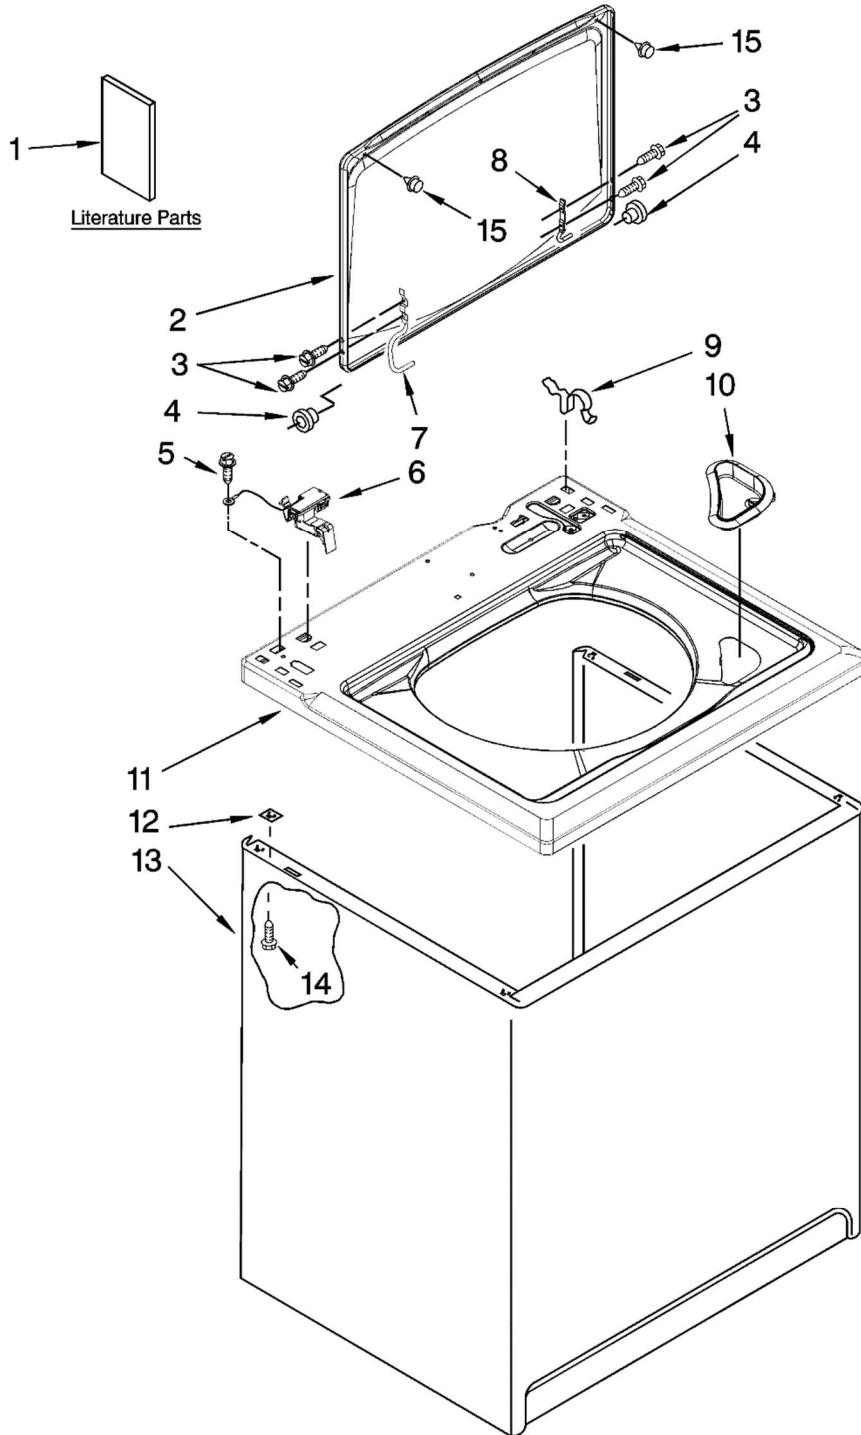

LAVADORA MVWC300VW0

Guía	Número de parte	Descripción
1	SCREW	W10846509
2	Spring Outer Bracket	WP64067
3	Suspension Spring	WP63907
4	SUPPORT	280184
5	Bracket, Spring Outer (L.F.)	WP64065
6	Leveling Mechanism Link	WP63466
7	Leveling Spring	8316845
8	OVERLAY, GRAPHIC	WP62837
9	Rear Leveling Foot	285244
10	Center Post Bearing	WP8546455
11	SEAL	W11095997
12	Counter Balance Spring Kit	285901
13	Suspension Pads - Package of 3	285219
14	Plate, Suspension (Includes It	WP3946509
15	Tub Wear Pads - Package of 3	285744
16	BASE	285771
17	Leveling Leg Locking Nut	WP3359452
18	Foot, Front - Single	WPW10001130
19	Washer Transmission Stem Seal	WP8577376
20	Centerpost Bearing and Seal Assembly	285203
21	Ring, Sound Deadening	WP63134
22	Suspension Spring Retainer	WPW10145155

LAVADORA MVWC300VW0

MAYTAG®

AUTOMATIC
WASHER

For Model: MVWC300VW0
(White)

LAVADORA MVWC300VW0

Guía	Número de parte	Descripción
1	INSTALL INSTRUCTIONS	W10200331
2	Washer Lid	WPW10193868
3	Lid Hinge Mounting Screw	WPW10119828
4	Lid Hinge Bearing	WP8319539
5	Screw, Ground	WP3351614
6	Washer Lid Switch	WP8318084
7	Hinge	WPW10225136
8	Washer Lid Hinge	WP91770
9	Cabinet Retaining Clip	WP62780
10	Bleach Dispenser	WPW10192089
11	TOP	W10194868
12	Spacer	WP62750
13	CABINET	63424
14	Screw, 8-18 x 1/2	WP3390631
15	Lid Bumper	WP9724509