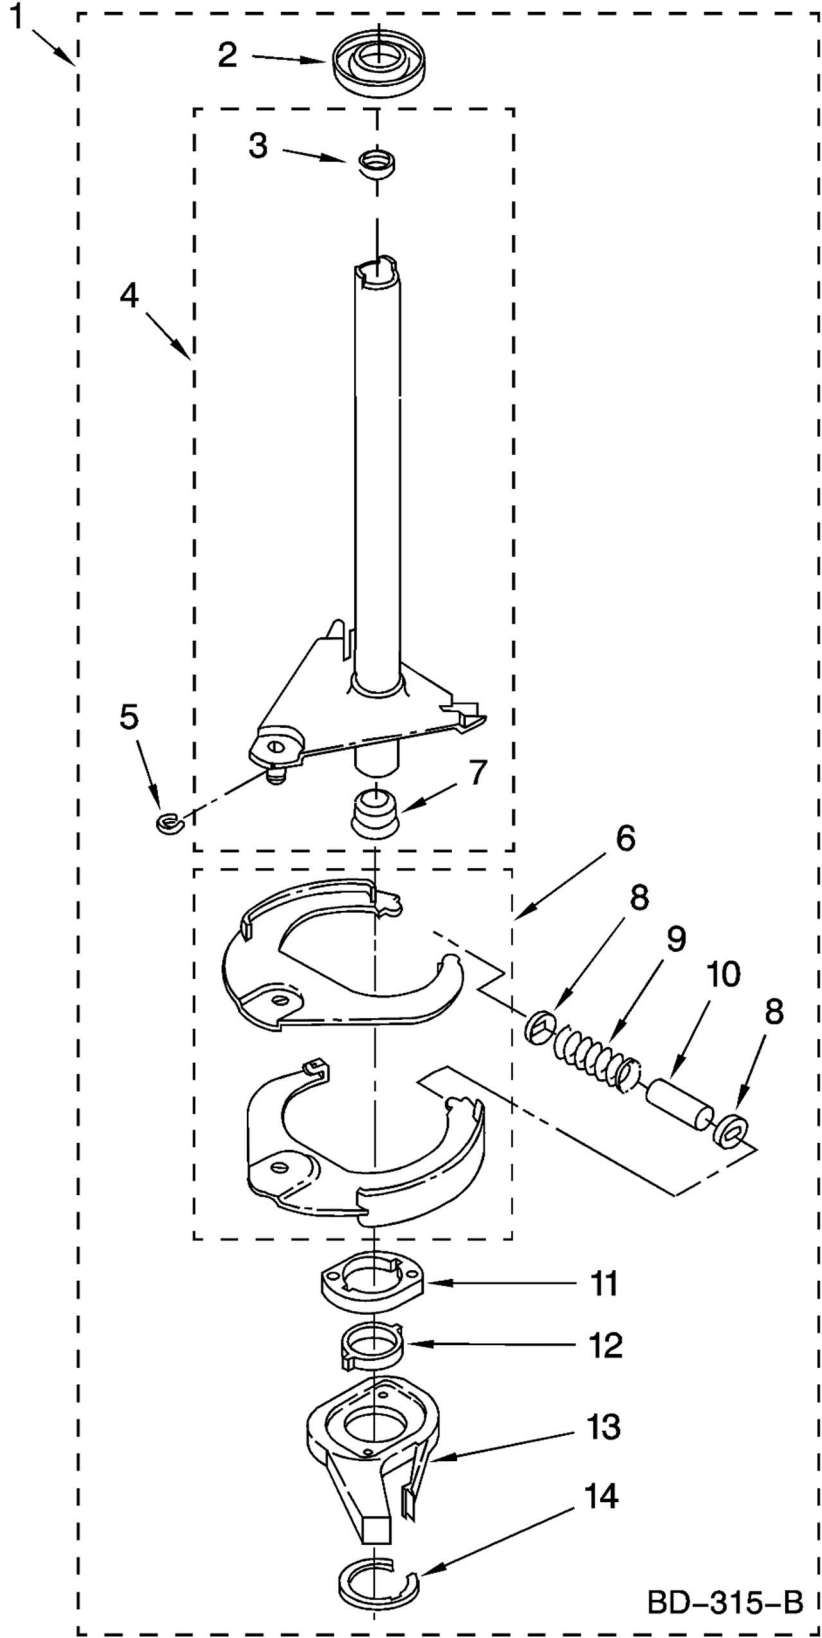

LAVADORA MVWC300VW0

Guía	Número de parte	Descripción
1	SCREW	W10846509
2	Spring Outer Bracket	WP64067
3	Suspension Spring	WP63907
4	SUPPORT	280184
5	Bracket, Spring Outer (L.F.)	WP64065
6	Leveling Mechanism Link	WP63466
7	Leveling Spring	8316845
8	OVERLAY, GRAPHIC	WP62837
9	Rear Leveling Foot	285244
10	Center Post Bearing	WP8546455
11	SEAL	W11095997
12	Counter Balance Spring Kit	285901
13	Suspension Pads - Package of 3	285219
14	Plate, Suspension (Includes It	WP3946509
15	Tub Wear Pads - Package of 3	285744
16	BASE	285771
17	Leveling Leg Locking Nut	WP3359452
18	Foot, Front - Single	WPW10001130
19	Washer Transmission Stem Seal	WP8577376
20	Centerpost Bearing and Seal Assembly	285203
21	Ring, Sound Deadening	WP63134
22	Suspension Spring Retainer	WPW10145155

LAVADORA MVWC300VW0

Guía	Número de parte	Descripción
1	Fabric Softener Dispenser	8575076A
2	Agitator Cap Barrier with Seal	WPW10074580
3	Seal, Inner Cap	WPW10072840
4	Agitator Bolt	WP358237
5	Washer	WP3949550
6	Agitator (Complete)	WPW10093672
7	AGIT REPAIR WPL	14210051
8	DOG-AGIT WPL	14210005
9	Agitator Cam Bearing	WP3363661
10	Upper Agitator	WP3349019
11	Thrust Spacer	285587
12	Agitator	WPW10110020
13	RING-TUB	W10880720
14	Gasket, Tub Ring	WP3976308
15	Clip, Agitator	WP3354845
16	Washer, Agitator	WP8543666
17	Ring, Balance	WP387240
18	NUT WPL	14210543
19	Inner Tub Basket	W10389328
20	CLIP	2219077
21	Water Pressure Hose - Cut-to-Fit	WP353244
22	BLOCK WPL	14210060
23	Washer Outer Tub	63849
24	Centerpost Gasket	W10814296

LAVADORA MVWC300VW0

Guía	Número de parte	Descripción
1	Basket Drive Assembly with Clutch	W10820043
2	Ring, Thrust	WP62658
3	Spin Pinion Seal	WP356427
4	Spin/Drive Tube	WP64208
5	RING-E	W10083190
6	Brake Shoe Assembly	285438
7	Spin Tube Bearing	WP8546462
8	SLEEVE	285658
9	SPRING, BRAKE	387806
10	SLEEVE	285658
11	Cam, Brake Release	WP8546461
12	Sleeve, Cam	WP63022
13	LINING WPL	14210478
14	RING-WIRE	W11033823