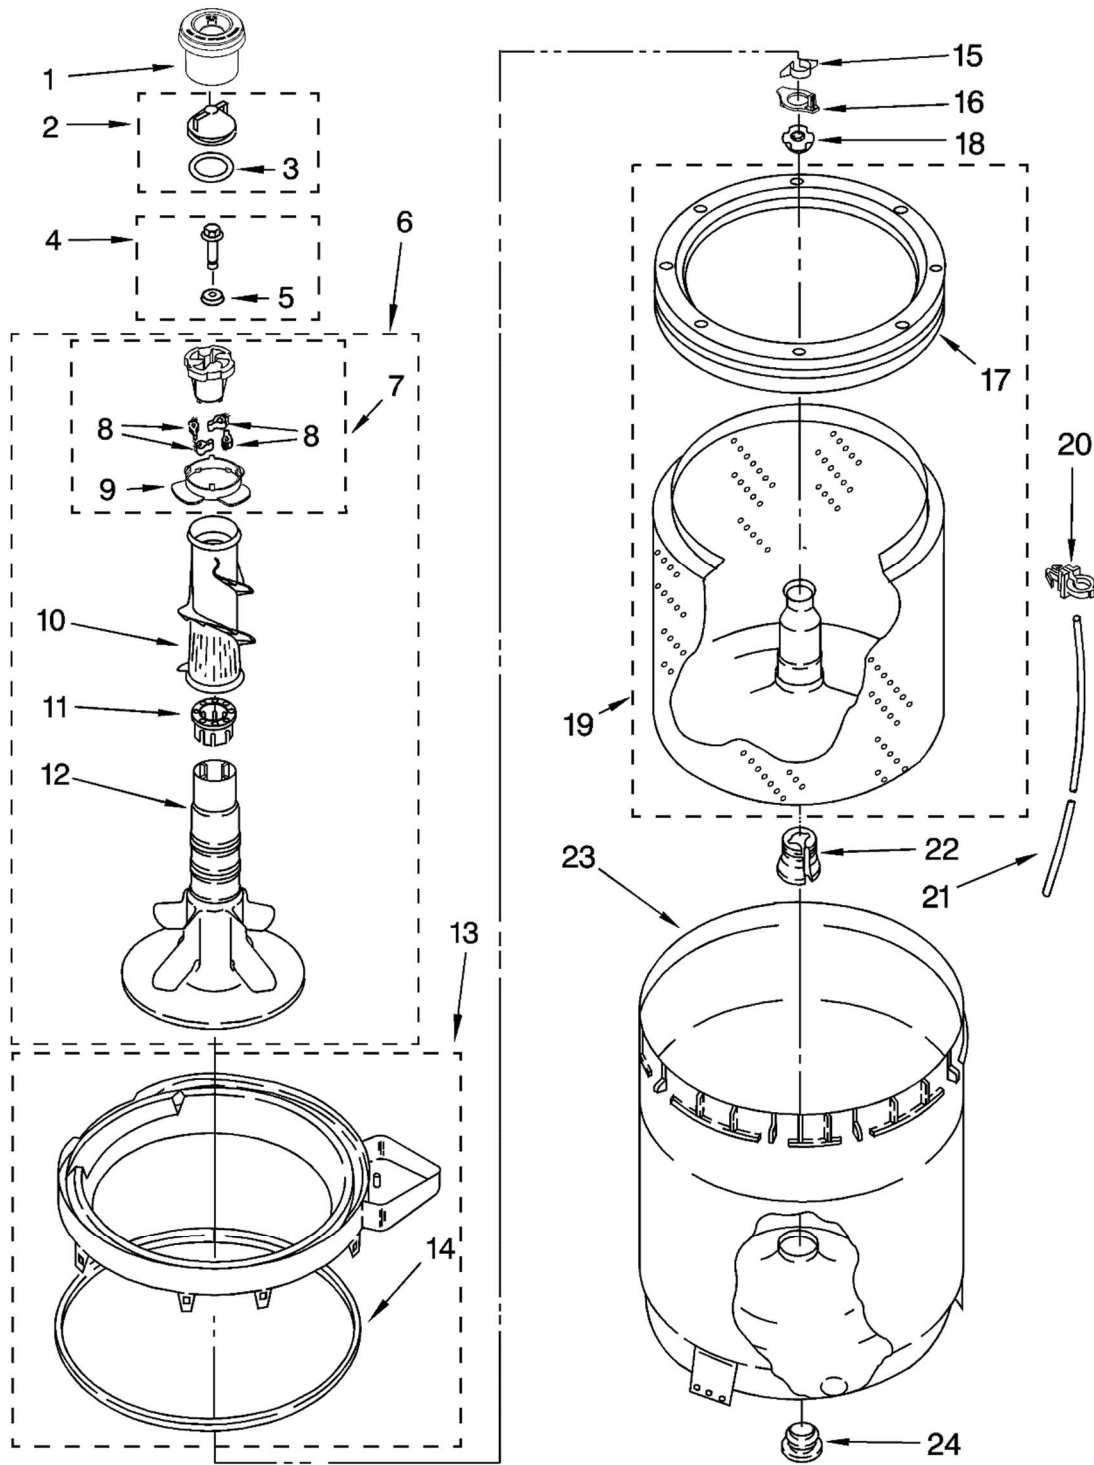

LAVADORA MVWC300VW0

Guía	Número de parte	Descripción
1	SCREW	W10846509
2	Spring Outer Bracket	WP64067
3	Suspension Spring	WP63907
4	SUPPORT	280184
5	Bracket, Spring Outer (L.F.)	WP64065
6	Leveling Mechanism Link	WP63466
7	Leveling Spring	8316845
8	OVERLAY, GRAPHIC	WP62837
9	Rear Leveling Foot	285244
10	Center Post Bearing	WP8546455
11	SEAL	W11095997
12	Counter Balance Spring Kit	285901
13	Suspension Pads - Package of 3	285219
14	Plate, Suspension (Includes It	WP3946509
15	Tub Wear Pads - Package of 3	285744
16	BASE	285771
17	Leveling Leg Locking Nut	WP3359452
18	Foot, Front - Single	WPW10001130
19	Washer Transmission Stem Seal	WP8577376
20	Centerpost Bearing and Seal Assembly	285203
21	Ring, Sound Deadening	WP63134
22	Suspension Spring Retainer	WPW10145155

LAVADORA MVWC300VW0

Guía	Número de parte	Descripción
1	Fabric Softener Dispenser	8575076A
2	Agitator Cap Barrier with Seal	WPW10074580
3	Seal, Inner Cap	WPW10072840
4	Agitator Bolt	WP358237
5	Washer	WP3949550
6	Agitator (Complete)	WPW10093672
7	AGIT REPAIR WPL	14210051
8	DOG-AGIT WPL	14210005
9	Agitator Cam Bearing	WP3363661
10	Upper Agitator	WP3349019
11	Thrust Spacer	285587
12	Agitator	WPW10110020
13	RING-TUB	W10880720
14	Gasket, Tub Ring	WP3976308
15	Clip, Agitator	WP3354845
16	Washer, Agitator	WP8543666
17	Ring, Balance	WP387240
18	NUT WPL	14210543
19	Inner Tub Basket	W10389328
20	CLIP	2219077
21	Water Pressure Hose - Cut-to-Fit	WP353244
22	BLOCK WPL	14210060
23	Washer Outer Tub	63849
24	Centerpost Gasket	W10814296