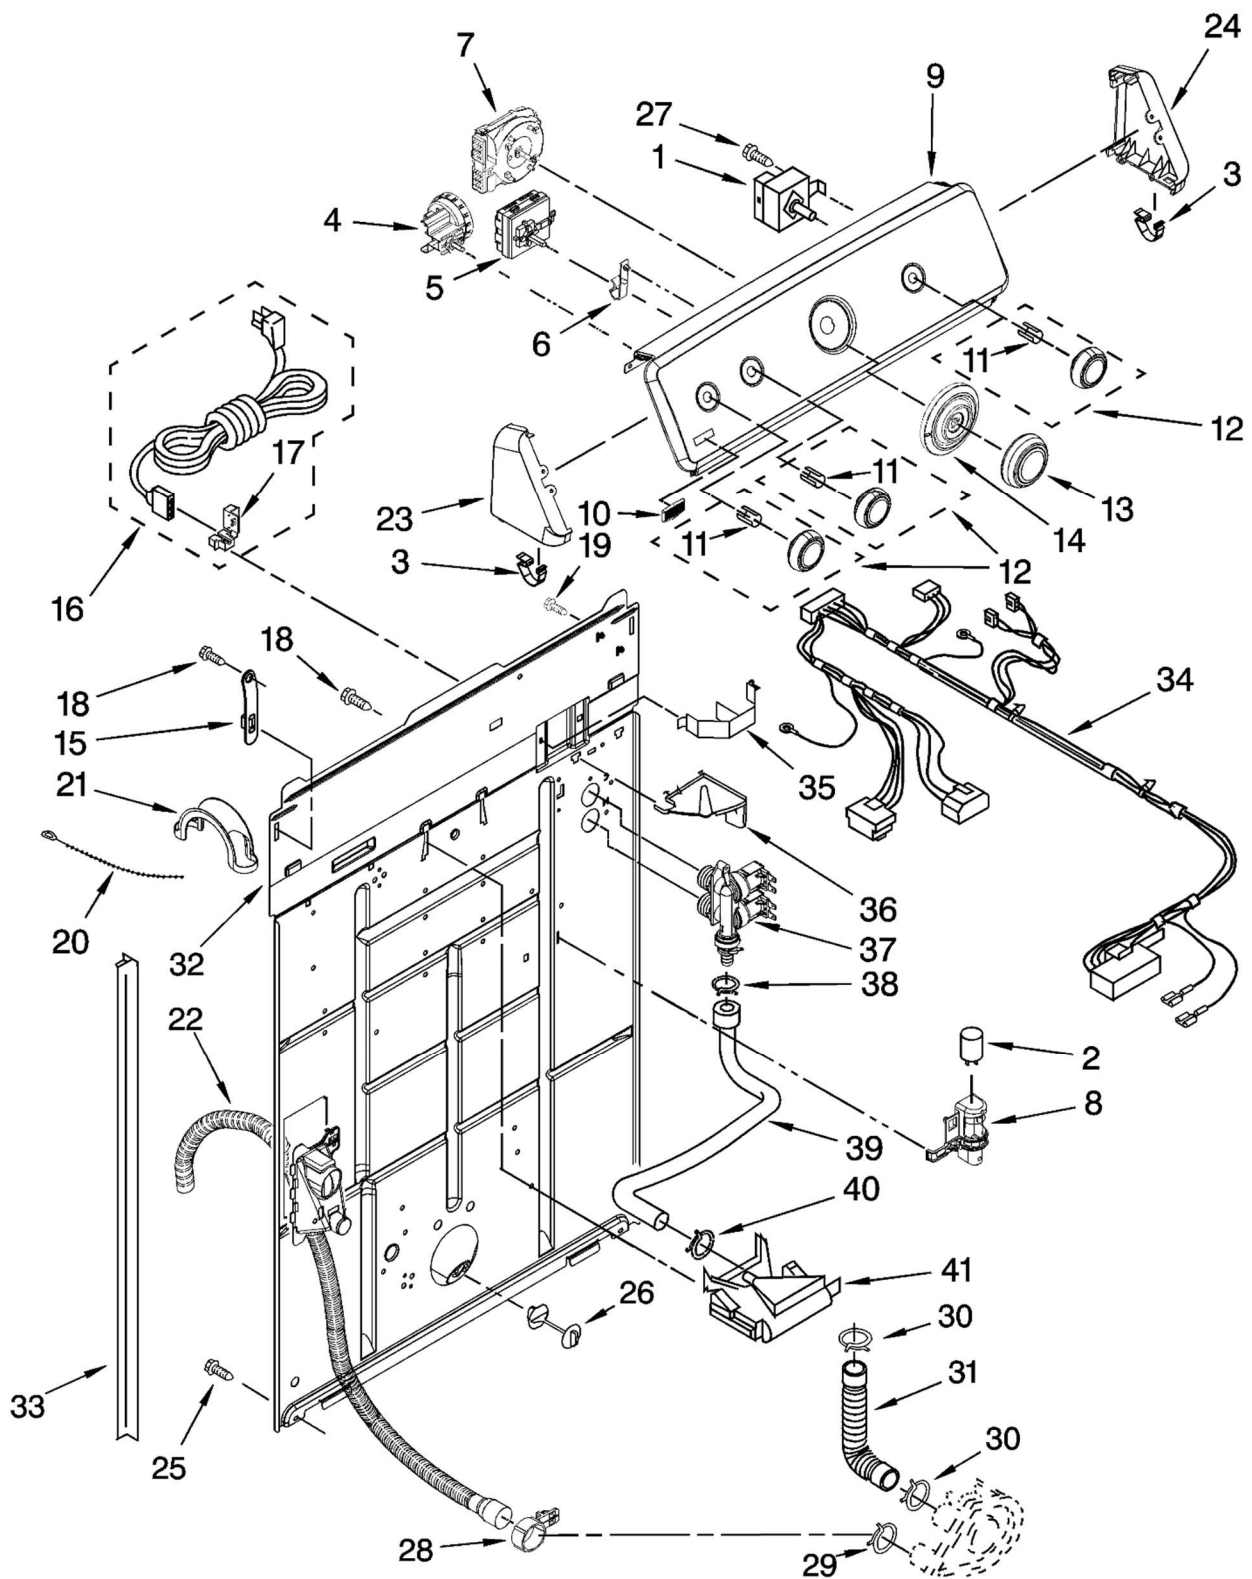

LAVADORA MVWC300VW0

Guía	Número de parte	Descripción
1	Fabric Softener Dispenser	8575076A
2	Agitator Cap Barrier with Seal	WPW10074580
3	Seal, Inner Cap	WPW10072840
4	Agitator Bolt	WP358237
5	Washer	WP3949550
6	Agitator (Complete)	WPW10093672
7	AGIT REPAIR WPL	14210051
8	DOG-AGIT WPL	14210005
9	Agitator Cam Bearing	WP3363661
10	Upper Agitator	WP3349019
11	Thrust Spacer	285587
12	Agitator	WPW10110020
13	RING-TUB	W10880720
14	Gasket, Tub Ring	WP3976308
15	Clip, Agitator	WP3354845
16	Washer, Agitator	WP8543666
17	Ring, Balance	WP387240
18	NUT WPL	14210543
19	Inner Tub Basket	W10389328
20	CLIP	2219077
21	Water Pressure Hose - Cut-to-Fit	WP353244
22	BLOCK WPL	14210060
23	Washer Outer Tub	63849
24	Centerpost Gasket	W10814296

LAVADORA MVWC300VW0

Guía	Número de parte	Descripción
1	Extra Rinse Switch	WPW10168262
2	Capacitor, Motor Start	WP8572717
3	Console Clip	WP8312709
4	Water Level Switch	W10339334
5	SWTCH-TEMP	W10202616
6	CLIP	8317975
7	Timer	WPW10175557
8	CLIP	8318046
9	Control Panel and Touchpad - Stainless	W10089728
10	MEDALLION	W10101390
11	D-Shaped Knob Insert	WP8536939
12	Control Knob - Stainless	WPW10180218
13	Knob	WPW10180213
14	DIAL	W10180214
15	Strap, Console (2)	WP8568314
16	CORD-POWER	W10820044
17	Washer Power Cord Strain Relief	285777
18	Screw, 8-18 x 1/2	WP9740848
19	Screw, Ground	WP3351614
20	Zip Tie	WPW10339879
21	U-Bend, Drain Hose	WP8577378
22	HOSE-DRAIN	WPW10189267
23	Endcap	WPW10193824
24	Endcap	WPW10193821
25	CORD-LEAD-	Y62863
26	Support, Rear Panel	WP8519200
27	SCREW	3400073
28	Clamp, Hose	8541668
29	Hose Clamp	WP285655
30	Hose Clamp	WP616099
31	Tub-to-Pump Hose Kit	285871
32	PANEL-REAR	W10194451
33	Pad, Rear Panel	WP62747
34	HARNS-WIRE	W10189197
35	Pressure Switch Harness Clip	WP8055003
36	SHIELD	8539874
37	Water Inlet Valve and Thermistor Assemb	WP3979346