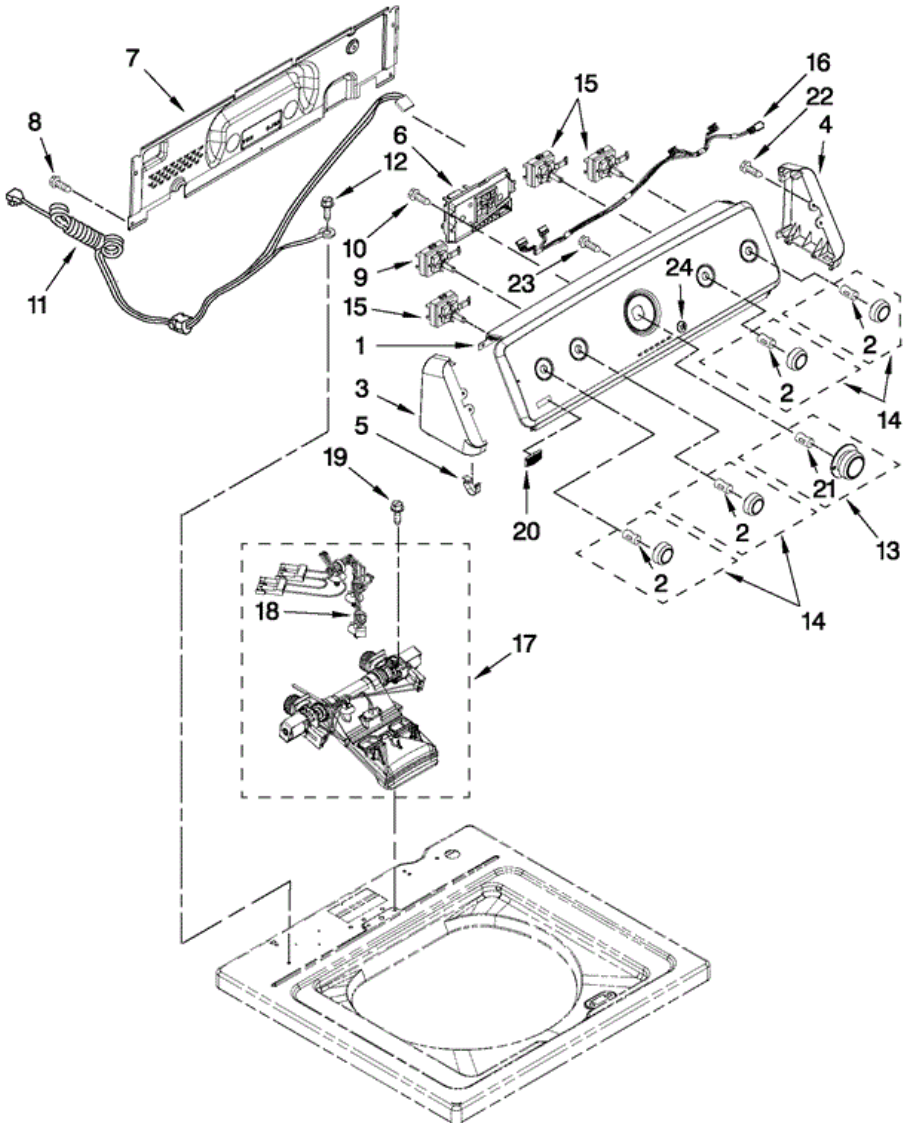

MVWC360AW0 GABINETE

MVWC360AW0 GABINETE

2	W10251325	TOP
3	W10338624	LID (INCLUDES ITEM 4)
4	9724509	BUMPER, LID
5	9740848	SCREW
6	91770	HINGE, LID
7	W10119872	SCREW, LID HINGE
8	W10240513	STRIKE, LID LOCK
9	W10273971	SCREW
10	W10192089	DISPENSER, BLEACH
11	W10392041	BEZEL, LID LOCK
12	21258	BEARING, LID HINGE
13	90016	CLIP, LID LOCK HARNESS
14	W10238287	LATCH, LID LOCK ASSEMBLY
15	8281163	SCREW
16	W10339879	CABLE TIE
17	W10251994	CABINET (INCLUDES ITEM 22)
18	W10215098	BRACE, CABINET TOP - FRONT
19	W10215099	BRACE, CABINET TOP - REAR
20	1157158	SCREW
21	W10248088	LOCK, TOP
22	W10397767	FOOT ASSEMBLY, LEVELING (INCLUDES ITEM 28)
23	W10250884	PANEL, REAR
24	W10215102	HINGE, TOP
25	W10142728	SCREW
26	W10215139	COVER, HARNESS
27	3400076	SCREW
28	3359452	NUT, LOCKING
29	W10221546	HOSE, OUTER DRAIN ASSEMBLY (INCLUDES 30 & 31)
30	W10280024	U-BEND, DRAIN HOSE
31	356138	CLAMP, HOSE

MVWC360AW0 TABLERO

MVWC360AW0 TABLERO

1	W10468383	PANEL, CONSOLE
2	8536939	CLIP, KNOB
3	W10193824	CAP, END (L.H.) (INCLUDES ITEM 5)
4	W10193821	CAP, END (R.H.) (INCLUDES ITEM 5)
5	8312709	CLIP, CONSOLE
6	W10520038	CONTROL UNIT ASSEMBLY, MACHINE & MOTOR
7	W10461159	PANEL, CONSOLE REAR COVER
8	1157158	SCREW
9	W10285512	SWITCH, ROTARY ENCODER (4 POSITION)
10	90767	SCREW
11	W10276649	CORD, POWER
12	3400076	SCREW
13	W10317454	KNOB, TIMER
14	W10317455	KNOB, CONTROL
15	W10285511	SWITCH, ROTARY ENCODER (2 POSITION)
16	W10291177	HARNESS, UPPER
17	W10423125	INLET ASSEMBLY, WATER
18	W10423127	HARNESS, VALVE
19	8281163	SCREW
20	W10323734	BADGE
21	688805	CLIP, KNOB
22	359625	SCREW
23	3400073	SCREW
24	W10251309	PUSHBUTTON, START