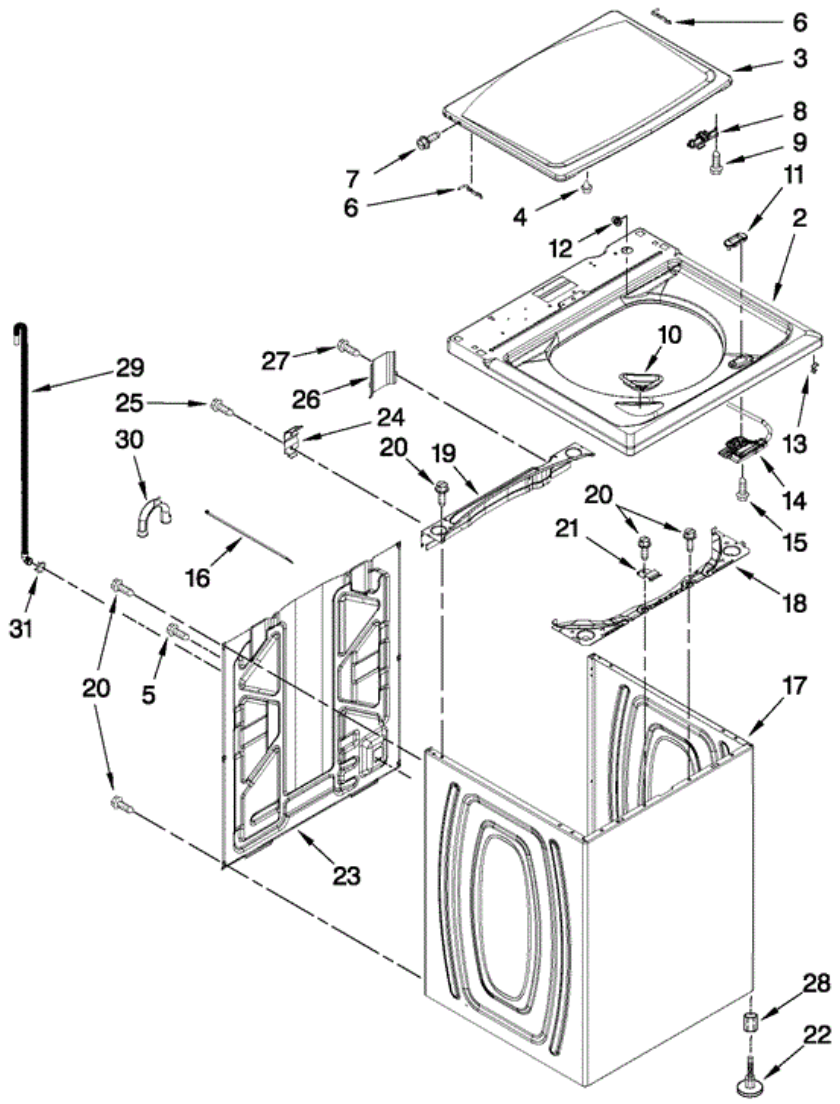

MVWC360AW0 GABINETE

MVWC360AW0 GABINETE

2	W10251325	TOP
3	W10338624	LID (INCLUDES ITEM 4)
4	9724509	BUMPER, LID
5	9740848	SCREW
6	91770	HINGE, LID
7	W10119872	SCREW, LID HINGE
8	W10240513	STRIKE, LID LOCK
9	W10273971	SCREW
10	W10192089	DISPENSER, BLEACH
11	W10392041	BEZEL, LID LOCK
12	21258	BEARING, LID HINGE
13	90016	CLIP, LID LOCK HARNESS
14	W10238287	LATCH, LID LOCK ASSEMBLY
15	8281163	SCREW
16	W10339879	CABLE TIE
17	W10251994	CABINET (INCLUDES ITEM 22)
18	W10215098	BRACE, CABINET TOP - FRONT
19	W10215099	BRACE, CABINET TOP - REAR
20	1157158	SCREW
21	W10248088	LOCK, TOP
22	W10397767	FOOT ASSEMBLY, LEVELING (INCLUDES ITEM 28)
23	W10250884	PANEL, REAR
24	W10215102	HINGE, TOP
25	W10142728	SCREW
26	W10215139	COVER, HARNESS
27	3400076	SCREW
28	3359452	NUT, LOCKING
29	W10221546	HOSE, OUTER DRAIN ASSEMBLY (INCLUDES 30 & 31)
30	W10280024	U-BEND, DRAIN HOSE
31	356138	CLAMP, HOSE

MVWC360AW0 TABLERO

MVWC360AW0 TABLERO

1	W10468383	PANEL, CONSOLE
2	8536939	CLIP, KNOB
3	W10193824	CAP, END (L.H.) (INCLUDES ITEM 5)
4	W10193821	CAP, END (R.H.) (INCLUDES ITEM 5)
5	8312709	CLIP, CONSOLE
6	W10520038	CONTROL UNIT ASSEMBLY, MACHINE & MOTOR
7	W10461159	PANEL, CONSOLE REAR COVER
8	1157158	SCREW
9	W10285512	SWITCH, ROTARY ENCODER (4 POSITION)
10	90767	SCREW
11	W10276649	CORD, POWER
12	3400076	SCREW
13	W10317454	KNOB, TIMER
14	W10317455	KNOB, CONTROL
15	W10285511	SWITCH, ROTARY ENCODER (2 POSITION)
16	W10291177	HARNESS, UPPER
17	W10423125	INLET ASSEMBLY, WATER
18	W10423127	HARNESS, VALVE
19	8281163	SCREW
20	W10323734	BADGE
21	688805	CLIP, KNOB
22	359625	SCREW
23	3400073	SCREW
24	W10251309	PUSHBUTTON, START