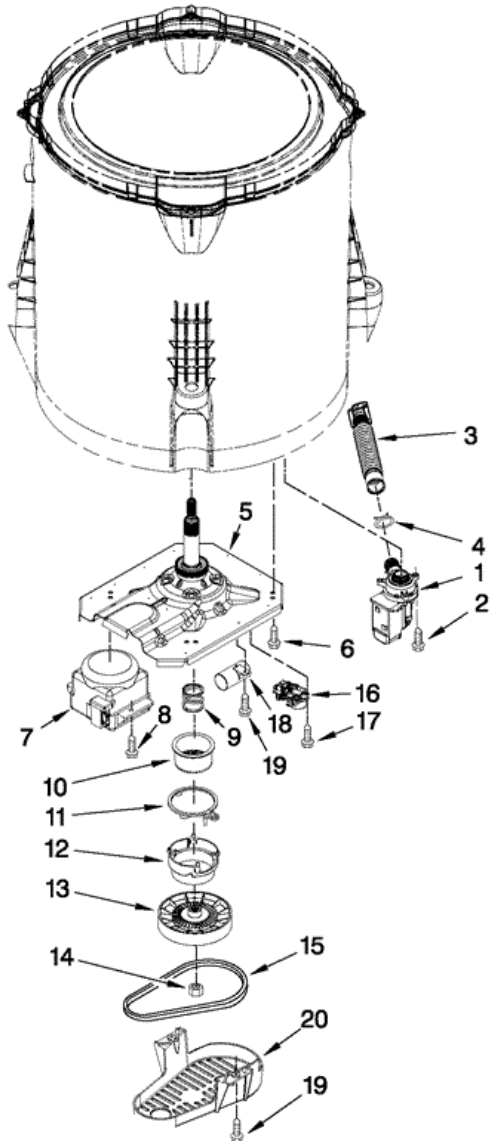

MVWC360AW0 TRANSMISION