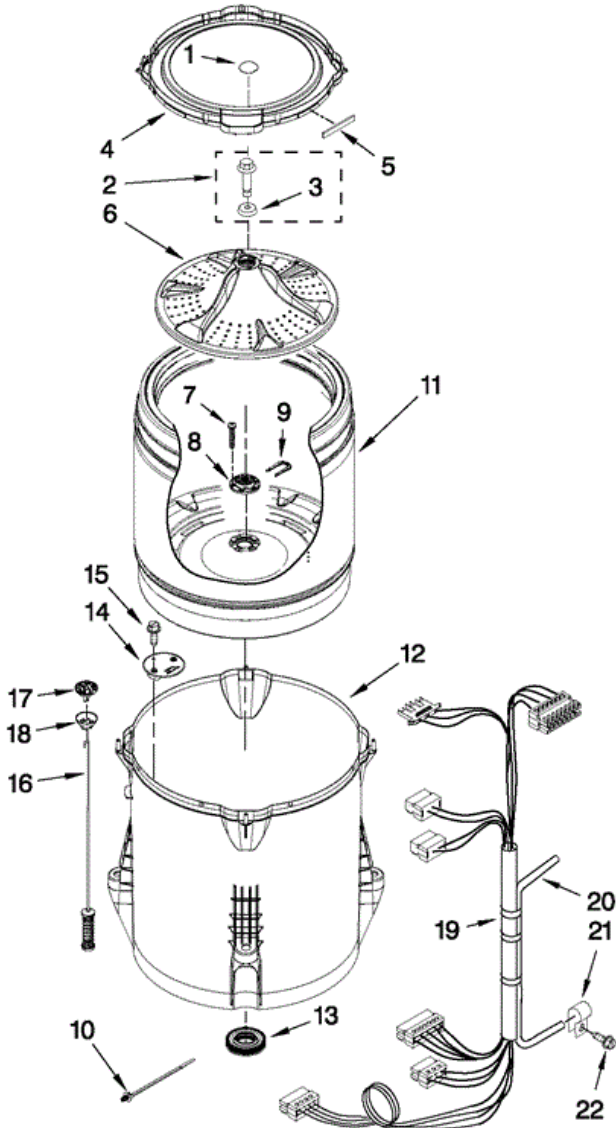

MVWC360AW0 TABLERO

MVWC360AW0 TABLERO

1	W10468383	PANEL, CONSOLE
2	8536939	CLIP, KNOB
3	W10193824	CAP, END (L.H.) (INCLUDES ITEM 5)
4	W10193821	CAP, END (R.H.) (INCLUDES ITEM 5)
5	8312709	CLIP, CONSOLE
6	W10520038	CONTROL UNIT ASSEMBLY, MACHINE & MOTOR
7	W10461159	PANEL, CONSOLE REAR COVER
8	1157158	SCREW
9	W10285512	SWITCH, ROTARY ENCODER (4 POSITION)
10	90767	SCREW
11	W10276649	CORD, POWER
12	3400076	SCREW
13	W10317454	KNOB, TIMER
14	W10317455	KNOB, CONTROL
15	W10285511	SWITCH, ROTARY ENCODER (2 POSITION)
16	W10291177	HARNESS, UPPER
17	W10423125	INLET ASSEMBLY, WATER
18	W10423127	HARNESS, VALVE
19	8281163	SCREW
20	W10323734	BADGE
21	688805	CLIP, KNOB
22	359625	SCREW
23	3400073	SCREW
24	W10251309	PUSHBUTTON, START

MVWC360AW0 TINAS

MVWC360AW0 TINAS

1	W10305251	CAP, IMPELLER
2	W10003790	SCREW & WASHER ASSEMBLY
3	3949550	WASHER
4	W10215146	TUB RING (INCLUDES ITEM 5)
5	W10205824	ABSORBER, IMPACT
6	W10215119	IMPELLER (WASHPLATE)
7	8533953	SCREW
8	W10396887	HUB - DRIVEN, BASKET (INCLUDES ITEM 7)
9	W10402178	RETAINER
10	W10298887	CABLE TIE
11	W10469848	BASKET ASSEMBLY (INCLUDES ITEMS 7 & 8)
12	W10238301	TUB (INCLUDES ITEM 13)
13	W10006371	SEAL, TUB
14	W10215093	FILTER, DRAIN PUMP
15	8533928	SCREW
16	W10257085	DAMPER ASSEMBLY, TUB SUSPENSION
17	W10405423	BALL, SUSPENSION (SET OF 4 - INCLUDES ITEM 18)
18	W10256551	BUSHING, SUSPENSION (SET OF 4 - INCLUDES 17)
19	W10456648	HARNESS, LOWER (INCLUDES ITEMS 10 & 20)
20	W10297437	HOSE, PRESSURE SWITCH
21	W10005430	CLAMP, PRESSURE HOSE RETAINER
22	8533943	SCREW