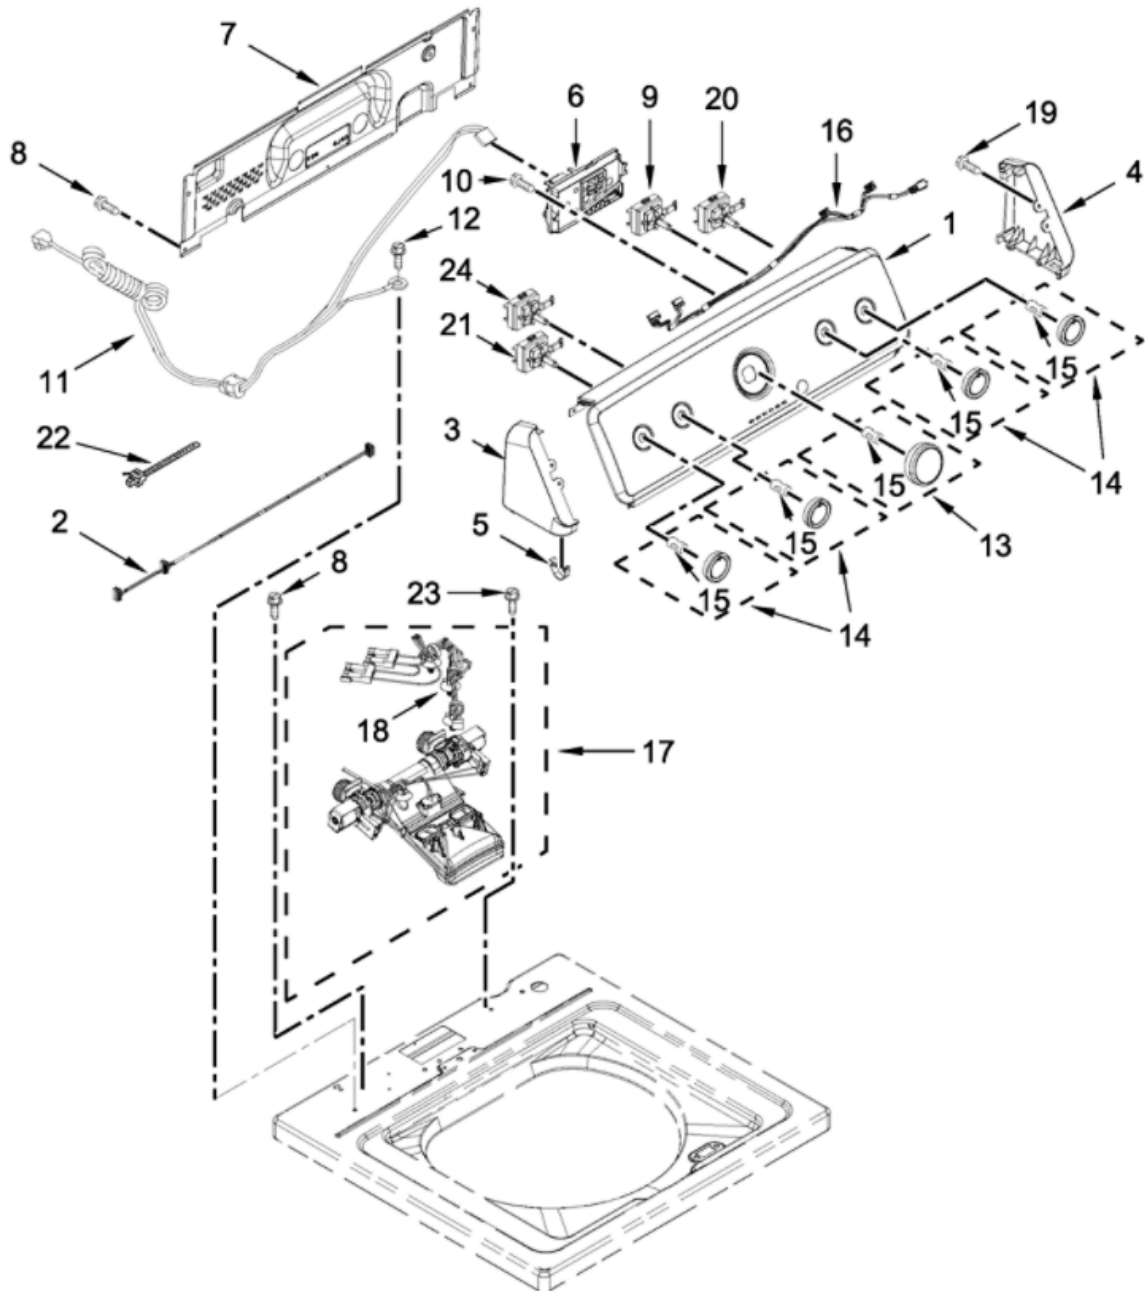

Distribuidor Autorizado

SurteRápido.com

Venta de Refacciones
Electrodomesticas

LAVADORA MVWC465HW2

CONTROLS AND WATER INLET PARTS

Distribuidor Autorizado

SurteRápido.com

Venta de Refacciones
Electrodomesticas

LAVADORA MVWC465HW2

Guía	Descripción	N.P.
9	Washer water temp	W10285512
10	Tap screw	90767
11	Washer power cord	W10737739
13	Dryer control knob	W10558463
1	Console panel	W11227377
2	Washer jumper wire	W10694669
3	Dryer console end cap	W10193824
4	Laundry app console	W10193821
5	Laundry app end cap	8312709
6	Ccuasm-atl h	W11498797
7	Washer console rear	W10461159
8	8-18 x .375	W10660565
12	Washer power cord	3400076
14	Dryer control knob	W10562155
15	Laundry appliance	688805
16	Harness	W10694685
17	Water inlet valve assemb	W11210459
18	Washer water inlet valve	W10868094
19	Screw	487240
20	Washer cycle selector	W10285511
21	Washer cycle selector	W10285517
22	160 tree mnt	W10339680
23	Screw	W10213953
24	Washer cycle selector	W10285518