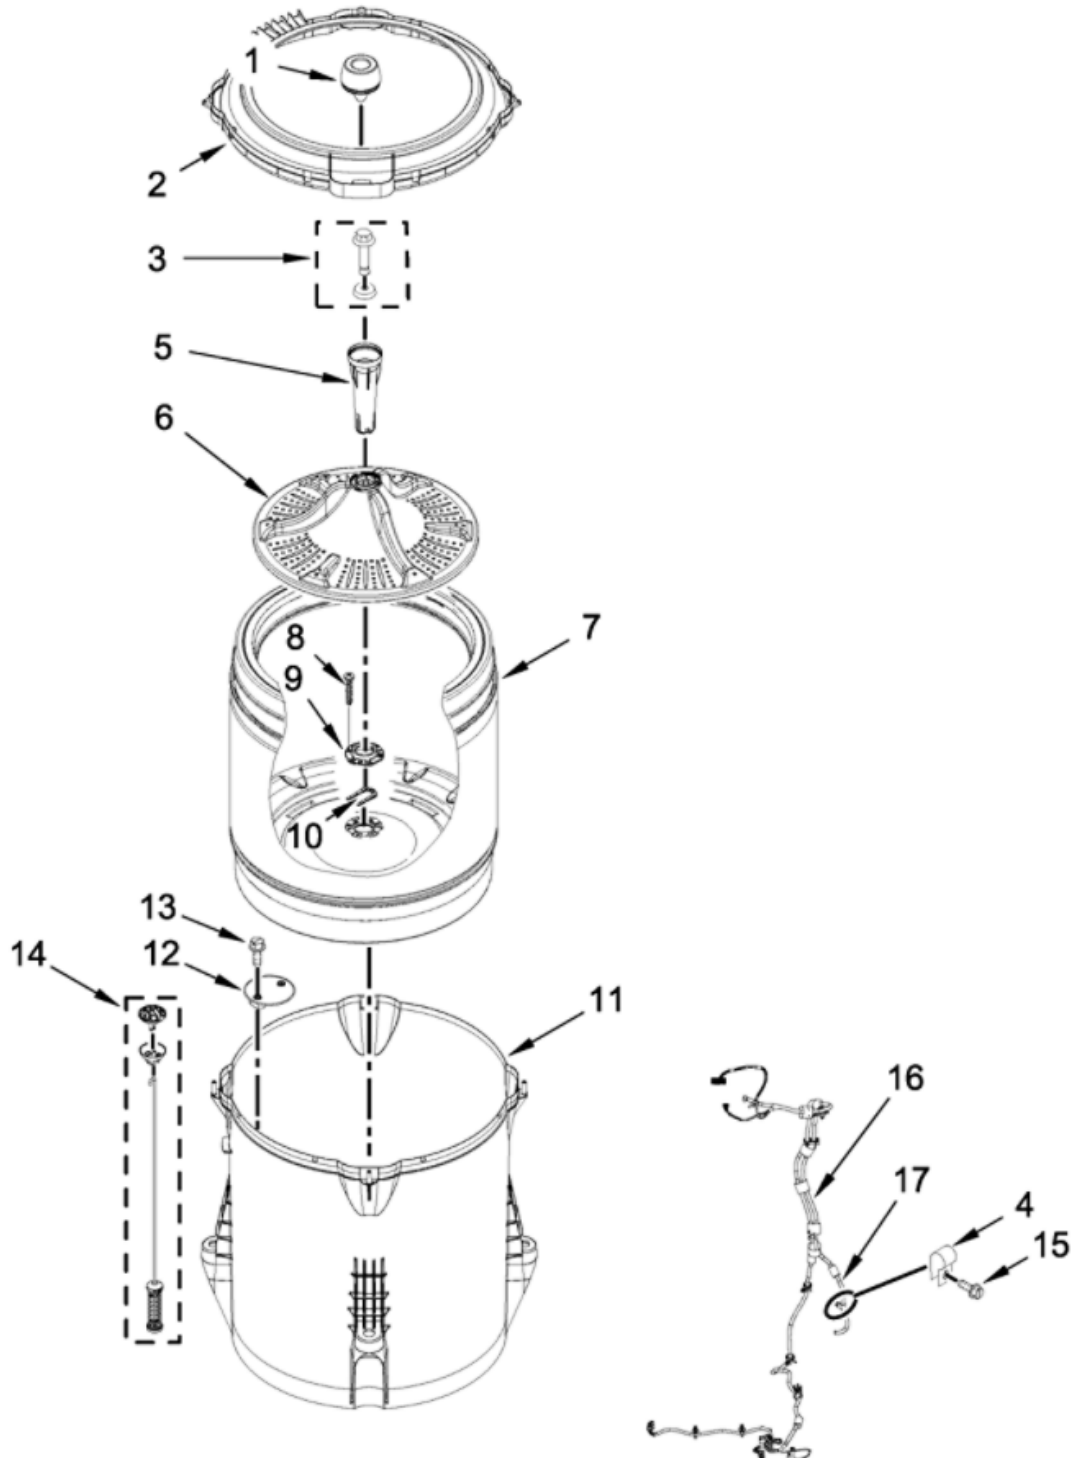

Distribuidor Autorizado

SurteRápido.com

Venta de Refacciones
Electrodomesticas

LAVADORA MVWC465HW2

GEARCASE, MOTOR AND PUMP PARTS

LAVADORA MVWC465HW2

Guía	Descripción	N.P.
1	Pump asm, dra	W10919003
2	Washer screw	W10004910
3	Hose asm - d	W10899966
4	Clamp	WP285655
5	Main support	W11454372
6	Screw	W10249633
7	Washer motor assembly	W10832724
8	Screw	W10182109
9	Drive belt	W11239857
10	Actuator	W10913953
11	Washer screw, 6-32 x 1-in	9741052
12	Capacitor/in	W11395618
13	Pulley cover	W11087188
14	Screw	WP22001995
15	Washer drive pulley	W10721967

LAVADORA MVWC465HW2

BASKET AND TUB PARTS

LAVADORA MVWC465HW2

Guía	Descripción	N.P.
1	Disp - fab s	W11205050
2	Washer tub ring	W11043544
3	Bolt and washer	W11223765
4	Washer wire harness	W10005430
5	He agitator	W10836692
6	Washer washplate	W10919191
7	Washer spin basket	W11172199
8	Washer screw	8533953
10	Retainer	W11385424
11	Outer tub	W10371566
12	Washer drain pump clean	W10215093
13	Screw	8533928
14	Damper assembly, tub	W11217817
15	Screw	W10109200
16	Lower harness	W11233718
17	Hose	353244

LAVADORA MVWC465HW2

TOP AND CABINET PARTS

Distribuidor Autorizado

SurteRápido.com

Venta de Refacciones
Electrodomesticas

LAVADORA MVWC465HW2

Guía	Descripción	N.P.
1	Technical sheet	W10740573
2	Top finish	W11210992
3	Lid	W10860912
4	Washer lid bumper	WP9724509
5	Screw	9740848
6A	Washer lid hinge, rear	54583
6	Washer lid hinge	91770
7	Screw	W10119828
8	Strike pima	W10837741
9	Washer screw	W10273971
10	Washer dispenser assem	W10192089
11	Hinge pad	W10684258
12	Washer lid hinge bearing	WP21258
13	Clip	90016
14	Washer lid lock	W11307244
15	Badge	W10612925
16	Rear panel	W11486091
17	Cabinet	W10596395
18	Brace	W11224739
19	Brace	W11089573
20	8-18 x .375	W10660565
21	Hose clamp	356138
22	Foot - cabin	W11213957
23	Wire tie	W10339879
24	Washer drain hose	W10280024
25	Washer wire harness	W10676061
26	Washer power cord g	3400076
27	Hose asm - d	W11244231
28	Laundry appliance screw	W10567155