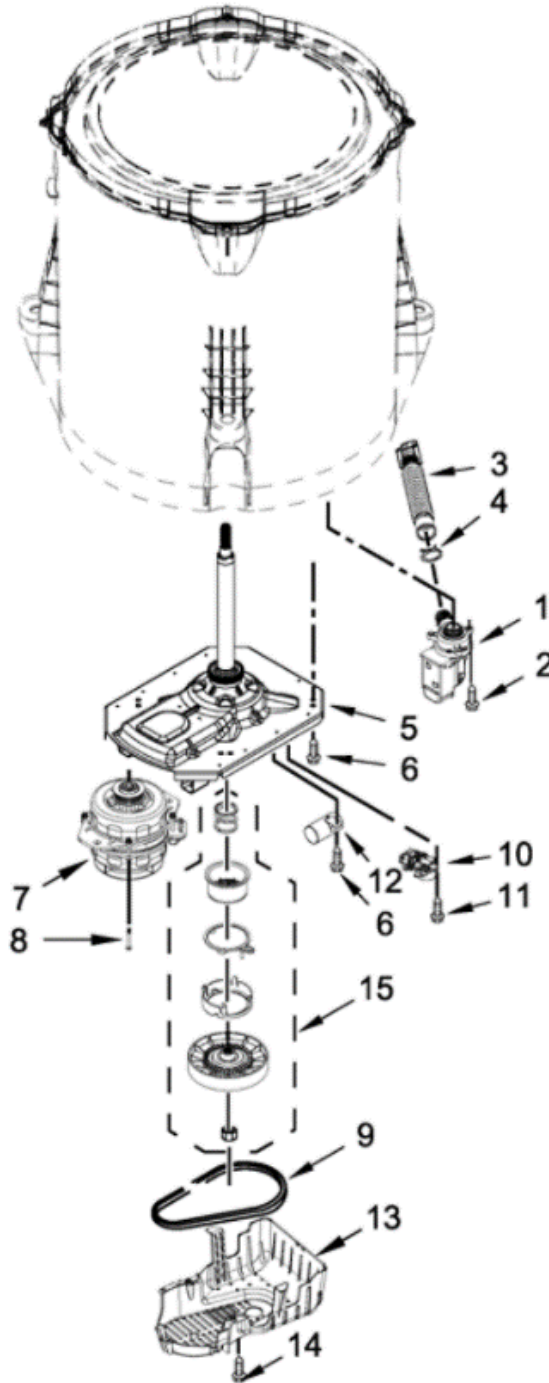

Distribuidor Autorizado

SurteRápido.com

Venta de Refacciones
Electrodomesticas

LAVADORA MVWC465HW2

GEARCASE, MOTOR AND PUMP PARTS

LAVADORA MVWC465HW2

Guía	Descripción	N.P.
1	Pump asm, dra	W10919003
2	Washer screw	W10004910
3	Hose asm - d	W10899966
4	Clamp	WP285655
5	Main support	W11454372
6	Screw	W10249633
7	Washer motor assembly	W10832724
8	Screw	W10182109
9	Drive belt	W11239857
10	Actuator	W10913953
11	Washer screw, 6-32 x 1-in	9741052
12	Capacitor/in	W11395618
13	Pulley cover	W11087188
14	Screw	WP22001995
15	Washer drive pulley	W10721967

LAVADORA MVWC465HW2

BASKET AND TUB PARTS

LAVADORA MVWC465HW2

Guía	Descripción	N.P.
1	Disp - fab s	W11205050
2	Washer tub ring	W11043544
3	Bolt and washer	W11223765
4	Washer wire harness	W10005430
5	He agitator	W10836692
6	Washer washplate	W10919191
7	Washer spin basket	W11172199
8	Washer screw	8533953
10	Retainer	W11385424
11	Outer tub	W10371566
12	Washer drain pump clean	W10215093
13	Screw	8533928
14	Damper assembly, tub	W11217817
15	Screw	W10109200
16	Lower harness	W11233718
17	Hose	353244

LAVADORA MVWC465HW2

TOP AND CABINET PARTS

Distribuidor Autorizado

SurteRápido.com

Venta de Refacciones
Electrodomesticas

LAVADORA MVWC465HW2

Guía	Descripción	N.P.
1	Technical sheet	W10740573
2	Top finish	W11210992
3	Lid	W10860912
4	Washer lid bumper	WP9724509
5	Screw	9740848
6A	Washer lid hinge, rear	54583
6	Washer lid hinge	91770
7	Screw	W10119828
8	Strike pima	W10837741
9	Washer screw	W10273971
10	Washer dispenser assem	W10192089
11	Hinge pad	W10684258
12	Washer lid hinge bearing	WP21258
13	Clip	90016
14	Washer lid lock	W11307244
15	Badge	W10612925
16	Rear panel	W11486091
17	Cabinet	W10596395
18	Brace	W11224739
19	Brace	W11089573
20	8-18 x .375	W10660565
21	Hose clamp	356138
22	Foot - cabin	W11213957
23	Wire tie	W10339879
24	Washer drain hose	W10280024
25	Washer wire harness	W10676061
26	Washer power cord g	3400076
27	Hose asm - d	W11244231
28	Laundry appliance screw	W10567155