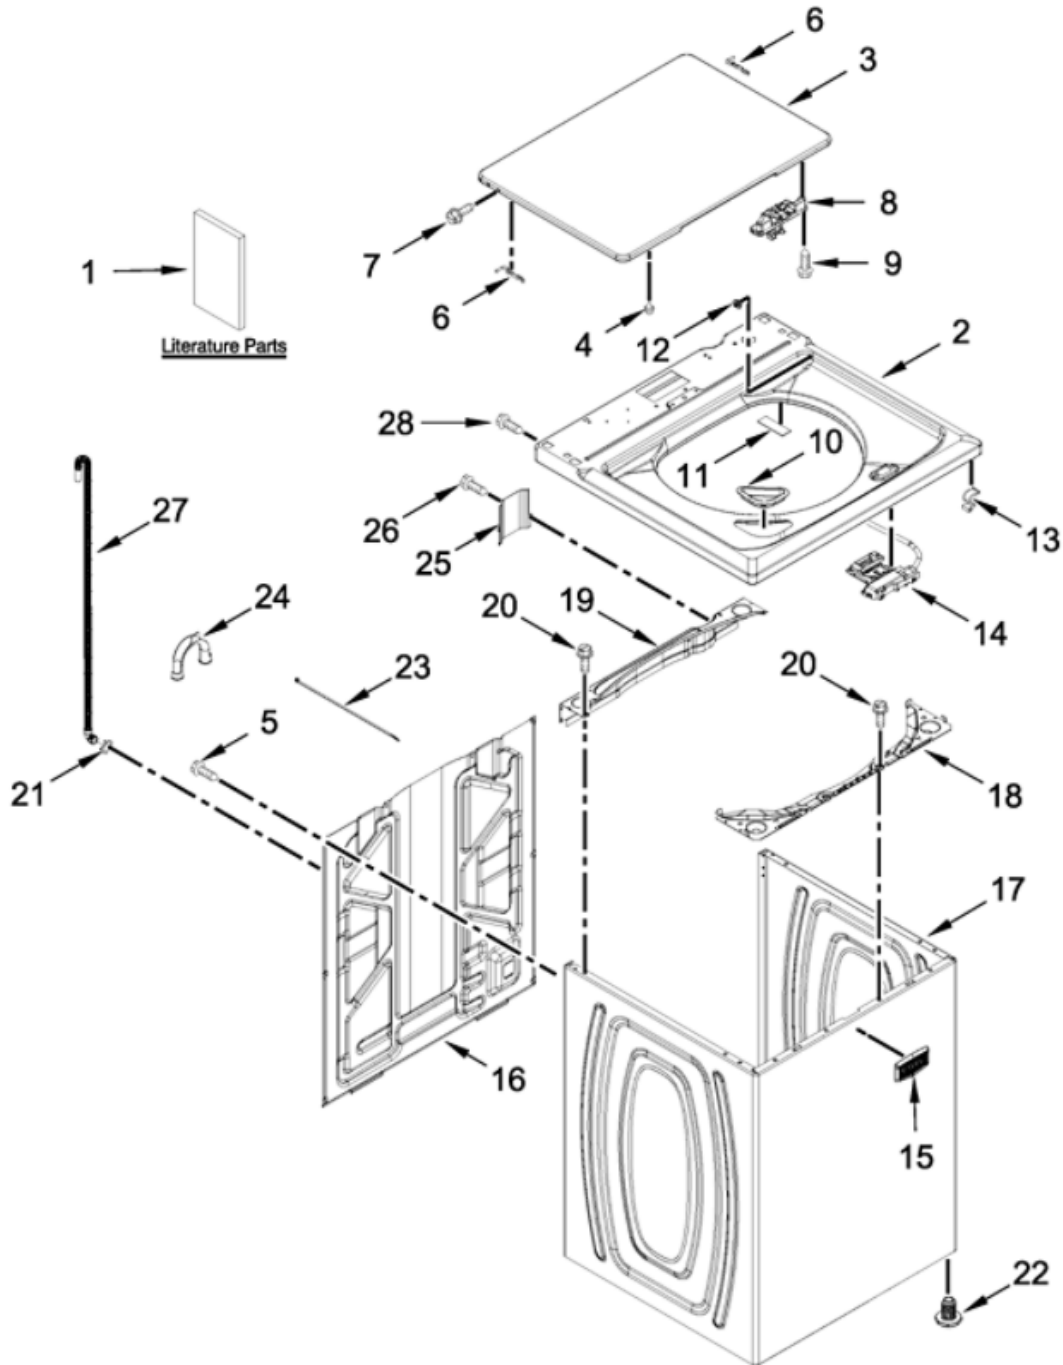

Distribuidor Autorizado

SurteRápido.com

Venta de Refacciones
Electrodomesticas

LAVADORA MVWC465HW2

GEARCASE, MOTOR AND PUMP PARTS

LAVADORA MVWC465HW2

Guía	Descripción	N.P.
1	Pump asm, dra	W10919003
2	Washer screw	W10004910
3	Hose asm - d	W10899966
4	Clamp	WP285655
5	Main support	W11454372
6	Screw	W10249633
7	Washer motor assembly	W10832724
8	Screw	W10182109
9	Drive belt	W11239857
10	Actuator	W10913953
11	Washer screw, 6-32 x 1-in	9741052
12	Capacitor/in	W11395618
13	Pulley cover	W11087188
14	Screw	WP22001995
15	Washer drive pulley	W10721967

LAVADORA MVWC465HW2

BASKET AND TUB PARTS

LAVADORA MVWC465HW2

Guía	Descripción	N.P.
1	Disp - fab s	W11205050
2	Washer tub ring	W11043544
3	Bolt and washer	W11223765
4	Washer wire harness	W10005430
5	He agitator	W10836692
6	Washer washplate	W10919191
7	Washer spin basket	W11172199
8	Washer screw	8533953
10	Retainer	W11385424
11	Outer tub	W10371566
12	Washer drain pump clean	W10215093
13	Screw	8533928
14	Damper assembly, tub	W11217817
15	Screw	W10109200
16	Lower harness	W11233718
17	Hose	353244

LAVADORA MVWC465HW2

TOP AND CABINET PARTS

Distribuidor Autorizado

SurteRápido.com

Venta de Refacciones
Electrodomesticas

LAVADORA MVWC465HW2

Guía	Descripción	N.P.
1	Technical sheet	W10740573
2	Top finish	W11210992
3	Lid	W10860912
4	Washer lid bumper	WP9724509
5	Screw	9740848
6A	Washer lid hinge, rear	54583
6	Washer lid hinge	91770
7	Screw	W10119828
8	Strike pima	W10837741
9	Washer screw	W10273971
10	Washer dispenser assem	W10192089
11	Hinge pad	W10684258
12	Washer lid hinge bearing	WP21258
13	Clip	90016
14	Washer lid lock	W11307244
15	Badge	W10612925
16	Rear panel	W11486091
17	Cabinet	W10596395
18	Brace	W11224739
19	Brace	W11089573
20	8-18 x .375	W10660565
21	Hose clamp	356138
22	Foot - cabin	W11213957
23	Wire tie	W10339879
24	Washer drain hose	W10280024
25	Washer wire harness	W10676061
26	Washer power cord g	3400076
27	Hose asm - d	W11244231
28	Laundry appliance screw	W10567155