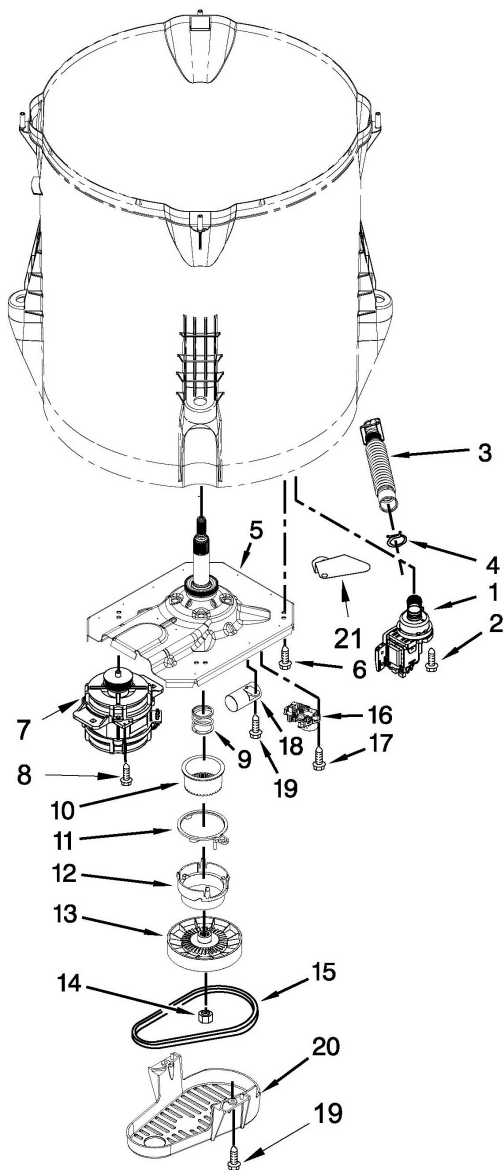

Distribuidor Autorizado

SurteRápido.com

Venta de Refacciones
Electrodomesticas

Lavadora Maytag MVWC555DW0

GEARCASE, MOTOR AND PUMP PARTS

Distribuidor Autorizado

SurteRápido.com

Venta de Refacciones
Electrodomesticas

Lavadora Maytag MVWC555DW0

No. Ilus.	DESCRIPCIÓN	No. de Parte
1	PUMP ASSEMBLY, DRAIN	W10581874
2	SCREW	W10004910
3	HOSE, TUB TO PUMP	W10622690
4	Clamp, Hose	8317496
5	GEARCASE ASSEMBLY	W10006481
6	SCREW	W10249633
7	MOTOR, DRIVE	W10006487
8	SCREW	W10094780
9	SPRING, SPLUTCH	W10006382
10	SLIDER, SPLUTCH	W10239971
11	CAM RING, SPLUTCH	W10006353
12	CAM, SPLUTCH	W10006354
13	PULLEY	W10239973
14	NUT, PULLEY	W10604214
15	BELT, DRIVE	W10006384
16	ACTUATOR, SHIFT	W10597177
17	SCREW	9741052
18	CAPACITOR, MOTOR RUN	W10625046
19	SCREW	357640
20	SHIELD, PULLEY COVER	W10427633
21	SHIELD, HEAT	W10637932