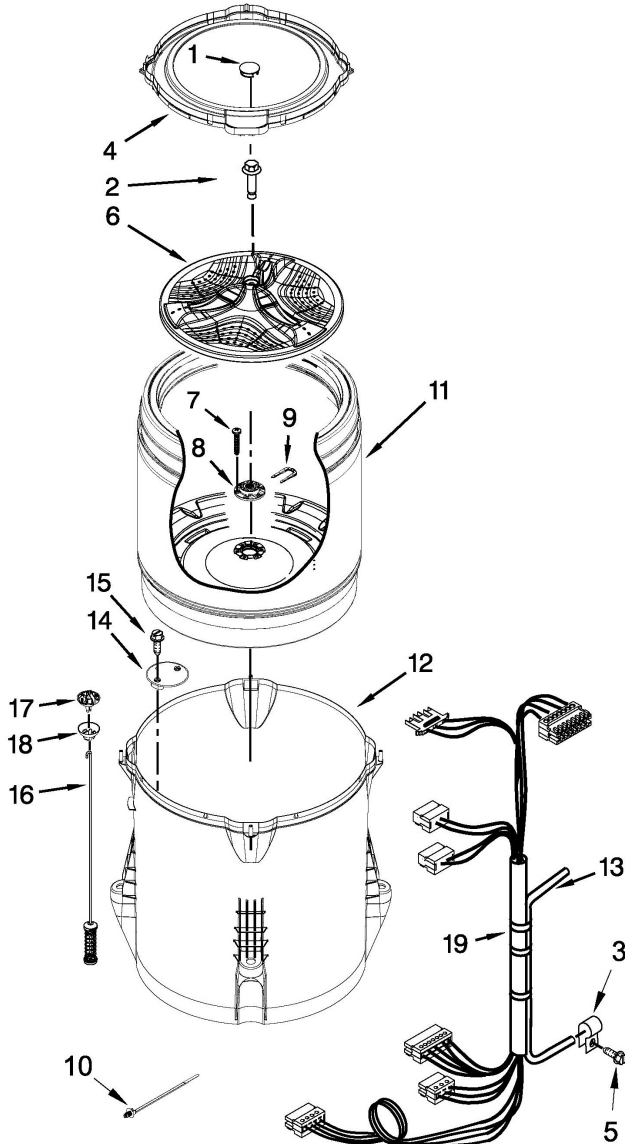

Distribuidor Autorizado

SurteRápido.com

Venta de Refacciones Electrodomesticas

Lavadora Maytag MVWC555DW0

BASKET AND TUB PARTS

Distribuidor Autorizado

SurteRápido.com

Venta de Refacciones
Electrodomesticas

Lavadora Maytag MVWC555DW0

No. Ilus.	DESCRIPCIÓN	No. de Parte
1	CAP, IMPELLER	W10609549
2	SCREW	W10625252
3	CLAMP, CABLE	W10005430
4	TUB RING	W10578859
5	SCREW	8533943
6	IMPELLER (WASHPLATE)	W10609480
7	SCREW	8533953
8	HUB - DRIVEN, BASKET	W10396887
9	RETAINER, DRIVE BLOCK	W10402178
10	CABLE TIE	W10298887
11	BASKET ASSEMBLY	W10586077
12	TUB	W10512161
13	HOSE, PRESSURE SWITCH	W10236981
14	FILTER, DRAIN PUMP	W10215093
15	SCREW (STAINLESS)	8533928
16	DAMPER ASSEMBLY	W10594080
17	BALL, SUSPENSION (SET OF 4)	W10560146
18	BUSHING - UPPER SUSPENSION (SET 4)	W10256551
19	HARNESS, LOWER	W10530669