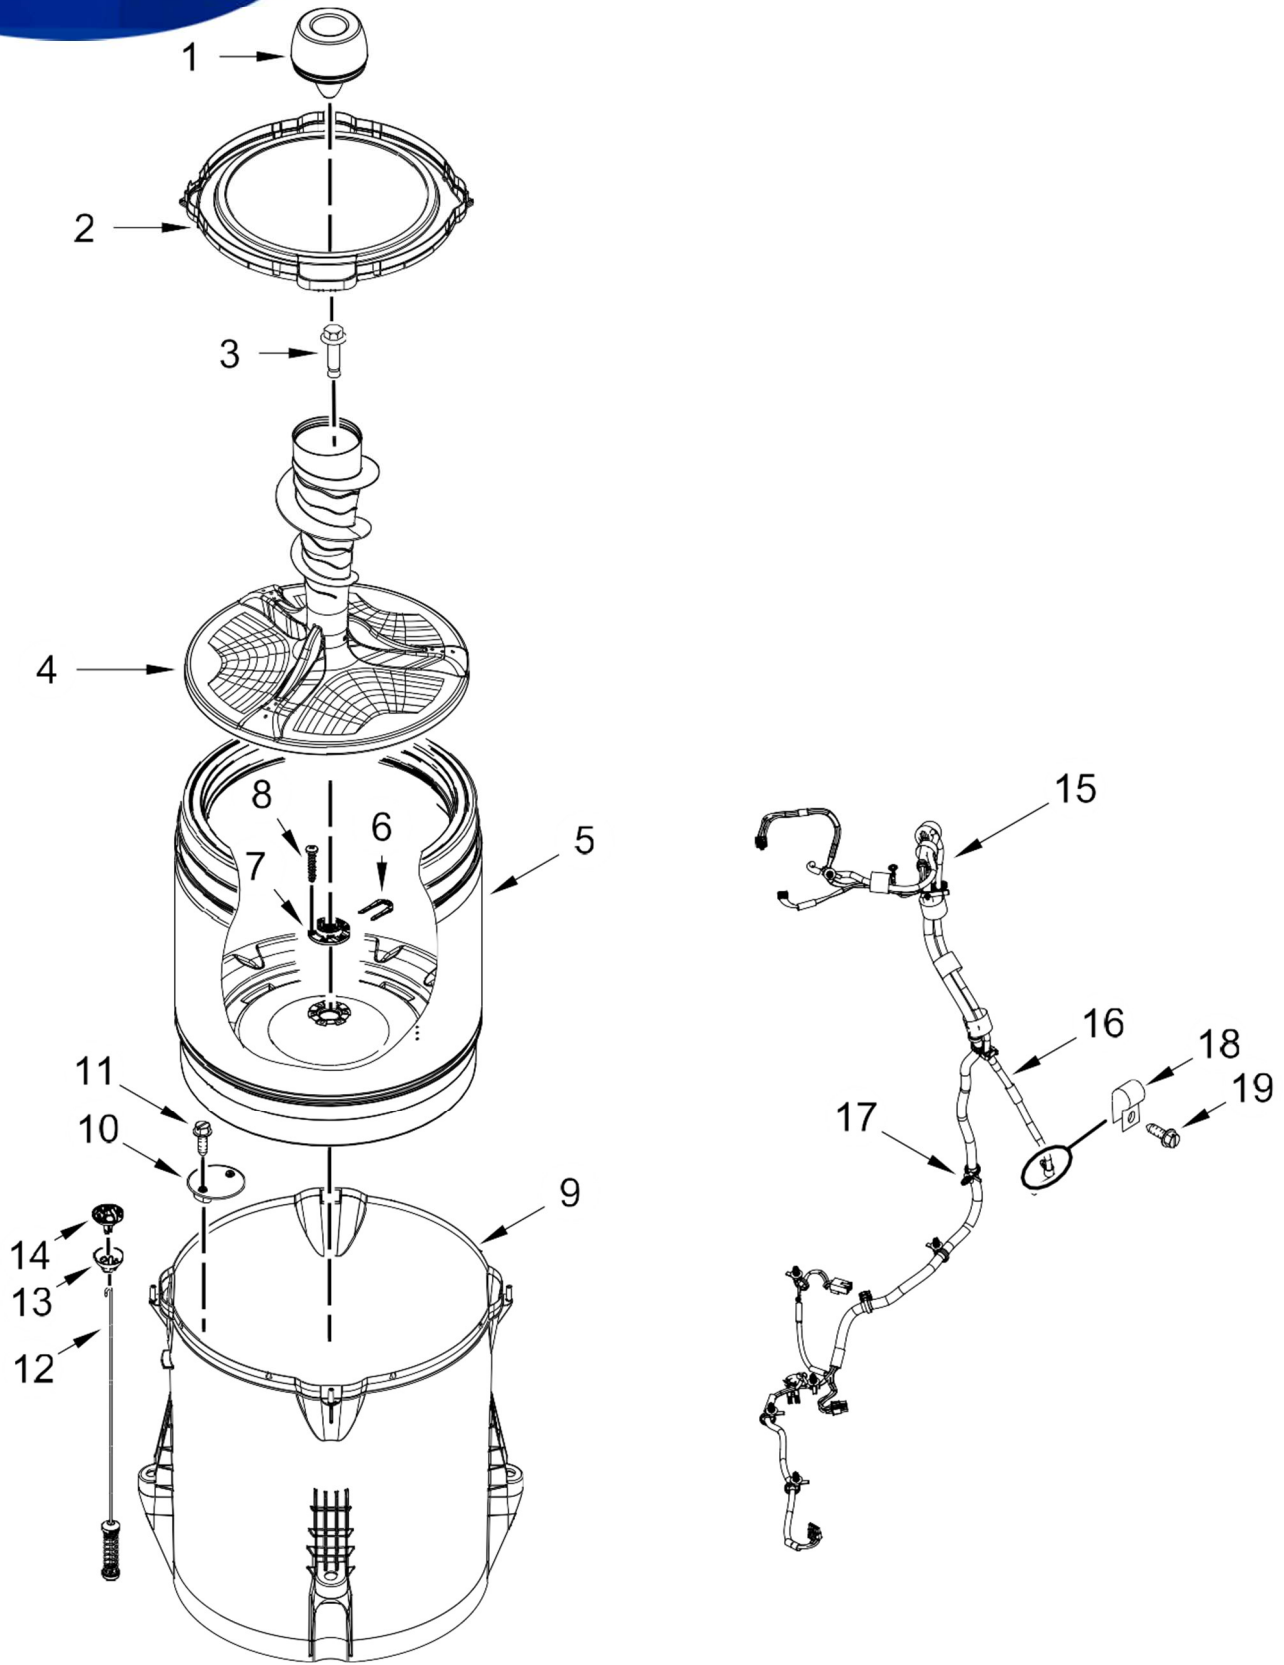

Illus.

<u>No.</u>	<u>Part No.</u>	<u>Description</u>
1	W10877641	Panel, Console
2	WP8536939	Clip, Spring
3	End Cap (L.H.) W10193824	White
4	End Cap (R.H.) W10193821	White
5	8312709	Clip, Console
6	W10916229	Control Unit Assembly, Machine and Motor
7	W10641362	Panel, Console Rear Cover
8	1157158	Screw

Illus.

<u>No.</u>	<u>Part No.</u>	<u>Description</u>
9	W10285517	Switch, Rotary Encoder (3 Position)
10	90767	Screw
11	W10737739	Cord, Power
12	3400076	Screw
13	Knob, Timer	W10558463 Grey
14	Knob, Control	W10562155 Grey
15	W10285511	Switch, Rotary Encoder (2 Position)
16	W10694685	Harness, Upper

Illus.

<u>No.</u>	<u>Part No.</u>	<u>Description</u>
17	W11038689	Inlet Assembly, Water
18	W10868094	Harness, Valve
19	W10584360	Push Button, Start
20	W10593638	Grommet, Push to Start
21	W10285518	Switch, Rotary Encoder (5 Position)
22	W10694669	Harness, Jumper
23	W10213953	Screw
24	W10285512	Switch, Rotary Encoder (4 Position)
25	359625	Screw

Illus.

<u>No.</u>	<u>Part No.</u>	<u>Description</u>
1	W10727777	Pump Assembly, Drain
2	W10004910	Screw
3	W10763259	Hose, Tub to Pump
4	8317496	Clamp, Hose
5	W10006481	Gearcase Assembly
6	W10249633	Screw