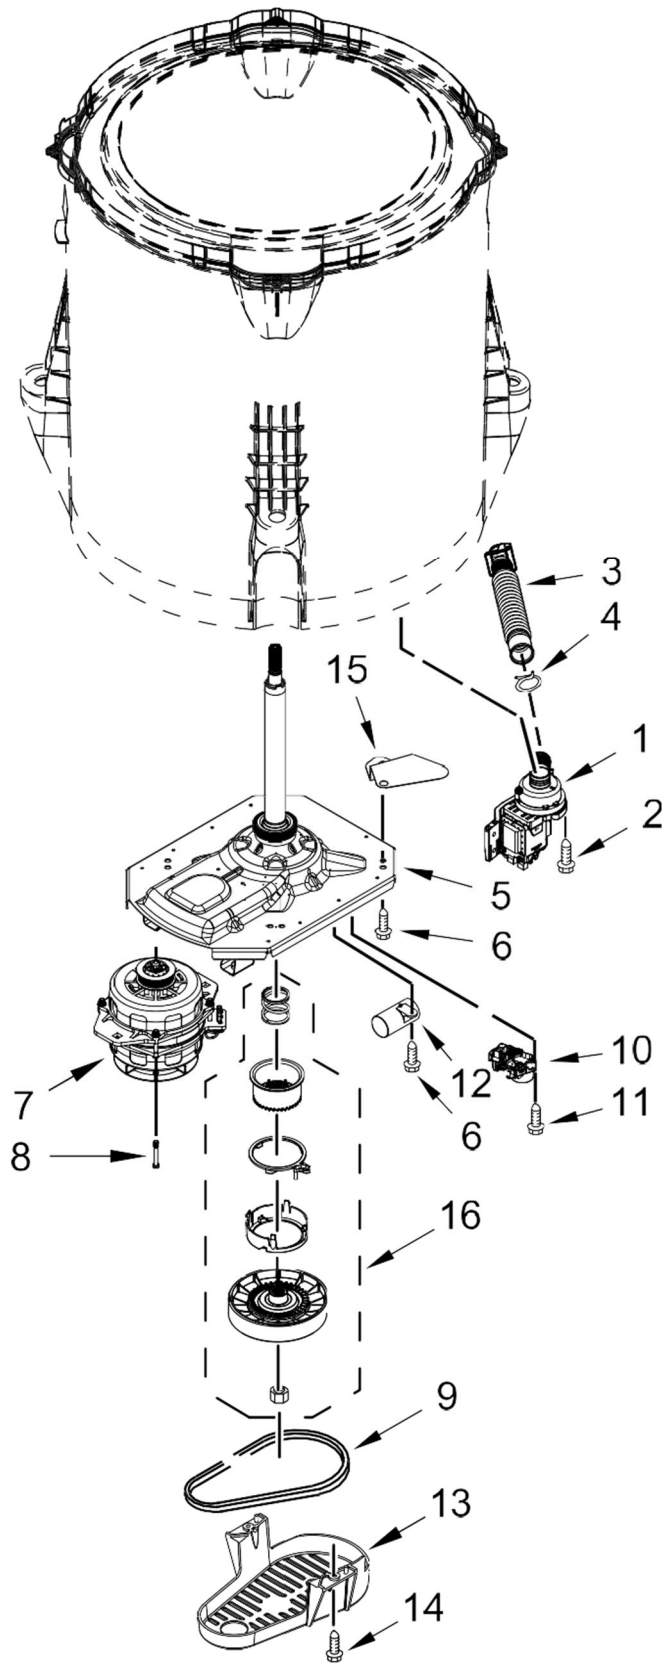

Illus.

<u>No.</u>	<u>Part No.</u>	<u>Description</u>
1	W10727777	Pump Assembly, Drain
2	W10004910	Screw
3	W10763259	Hose, Tub to Pump
4	8317496	Clamp, Hose
5	W10006481	Gearcase Assembly
6	W10249633	Screw

Illus.

<u>No.</u>	<u>Part No.</u>	<u>Description</u>
7	W10677723	Motor, Drive
8	W10094780	Screw
9	W10006384	Belt, Drive
10	W10913953	Actuator, Shift
11	9741052	Screw
12	W10625046	Capacitor, Motor Run
13	W10427633	Shield, Pulley Cover

Illus.

<u>No.</u>	<u>Part No.</u>	<u>Description</u>
14	357640	Screw
15	W10637932	Shield, Heat
16	W10721967	Splutch Kit (60Hz)