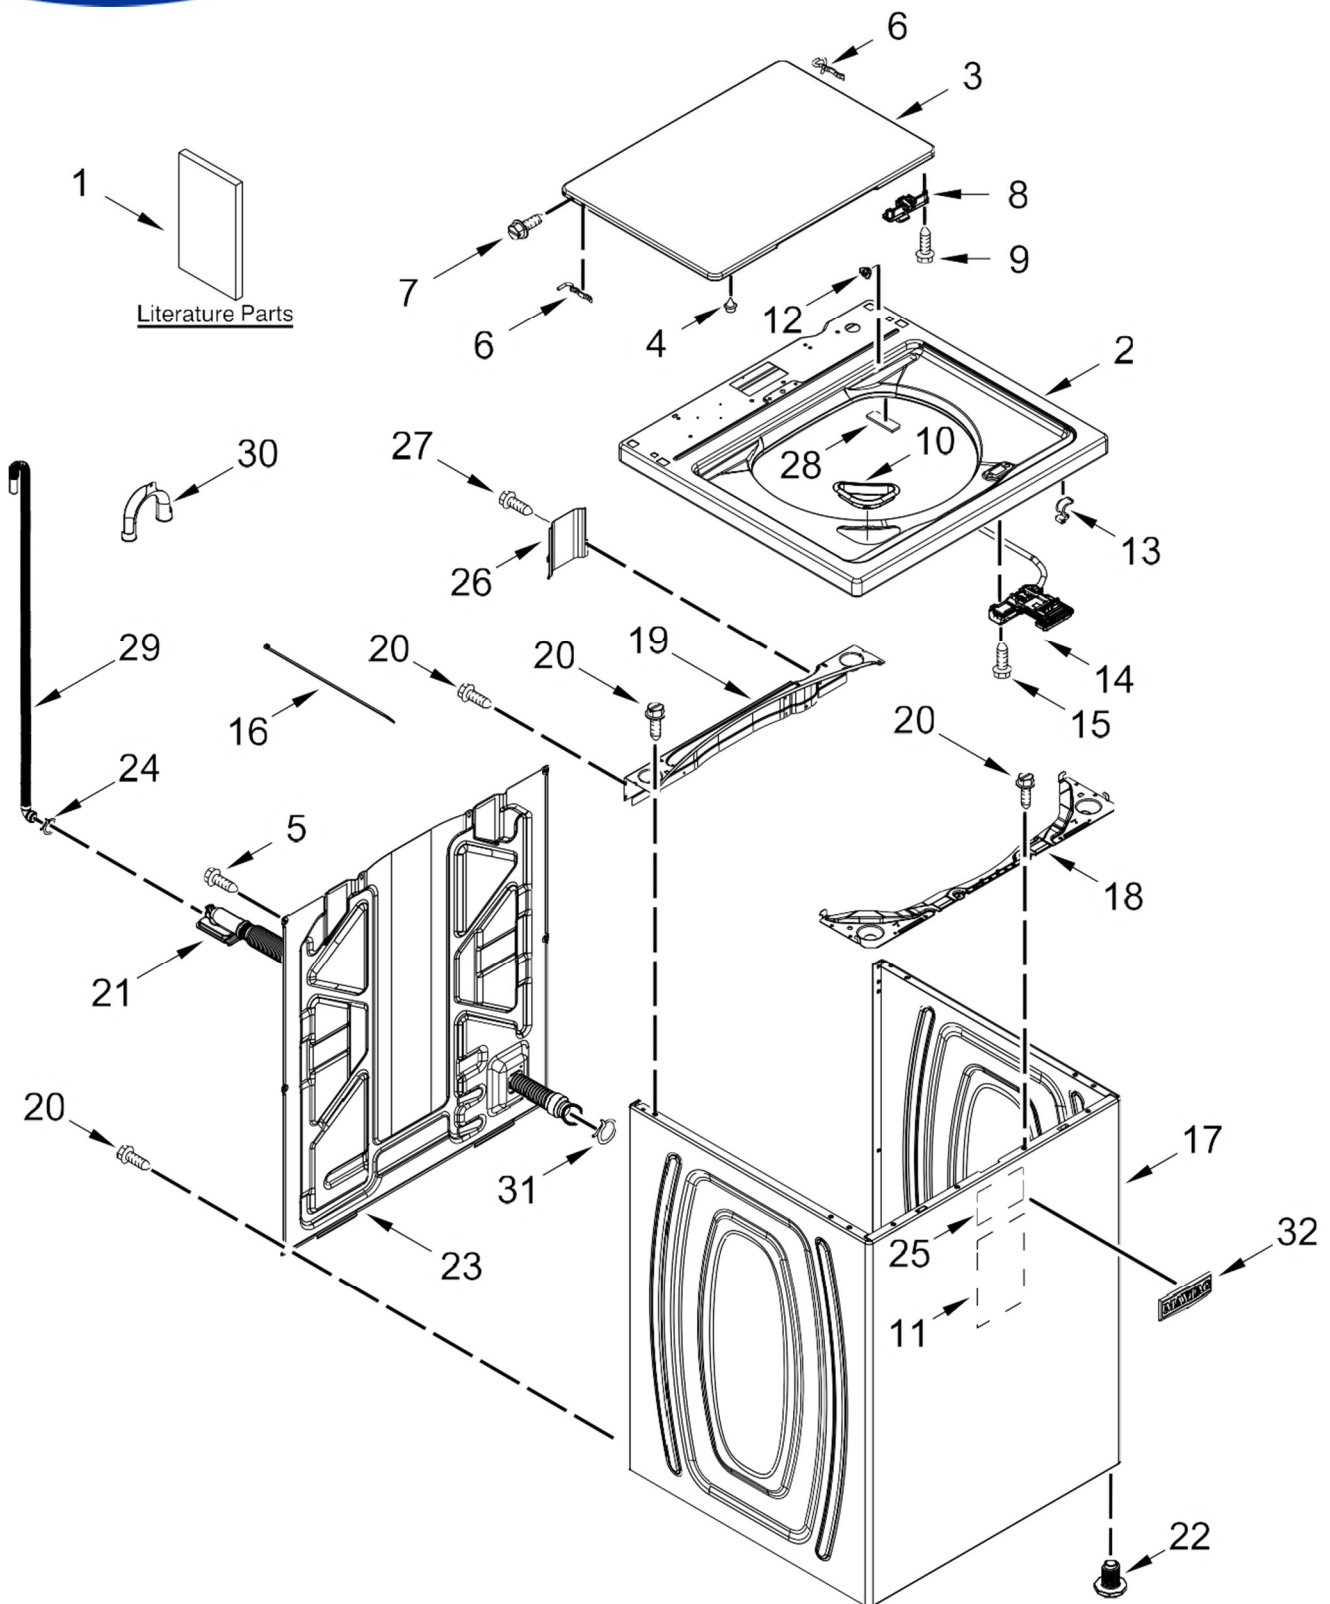

AUTOMATIC WASHER

MODELS:

MVWC565FW0 (White)

Illus.

<u>No.</u>	<u>Part No.</u>	<u>Description</u>
1	Literature Parts W10682737	Instructions, Installation
	W10740624	Tech Sheet
	W10871756	Use and Care Guide
	W10864126	Quick Start Guide
	W10912005	Energy Guide
2		Top
	W10768768	White
3		Lid
	W10027624	White
4	9724509	Bumper, Lid
5	9740848	Screw
6	91770	Hinge, Lid (Left)
	54583	Hinge, Lid (Right)

Illus.

<u>No.</u>	<u>Part No.</u>	<u>Description</u>
7	W10119872	Screw
8		Strike, Lid Lock
	W10714899	White
9	W10273971	Screw
10	W10192089	Dispenser, Bleach
11	W10834527	Absorber, Impact
12	21258	Bearing, Lid Hinge
13	90016	Clip, Harness
14	W10682535	Latch, Lid Lock Assembly
15	W10213953	Screw
16	W10339879	Tie, Cable
17		Cabinet
	W10676680	White
18		Brace, Cabinet Top - Front
	W10724131	White

Illus.

<u>No.</u>	<u>Part No.</u>	<u>Description</u>
19	W10512626	Brace, Cabinet Top - Rear
20	1157158	Screw
21	W10786886	Hose, Internal Drain
22	W10687506	Foot Assembly, Leveling
23	W10612644	Panel, Rear
24	356138	Clamp, Hose
25	8564458	Absorber, Impact
26	W10648853	Cover, Harness
27	3400076	Screw
28	W10684258	Pad, Lid Hinge
29	W10221546	Hose, Outer Drain Assembly
30	W10280024	U-Bend, Drain Hose
31	W10142630	Clamp, Hose
32	W10612925	Badge

Illus.

<u>No.</u>	<u>Part No.</u>	<u>Description</u>
1	W10877641	Panel, Console
2	WP8536939	Clip, Spring
3	End Cap (L.H.) W10193824	White
4	End Cap (R.H.) W10193821	White
5	8312709	Clip, Console
6	W10916229	Control Unit Assembly, Machine and Motor
7	W10641362	Panel, Console Rear Cover
8	1157158	Screw