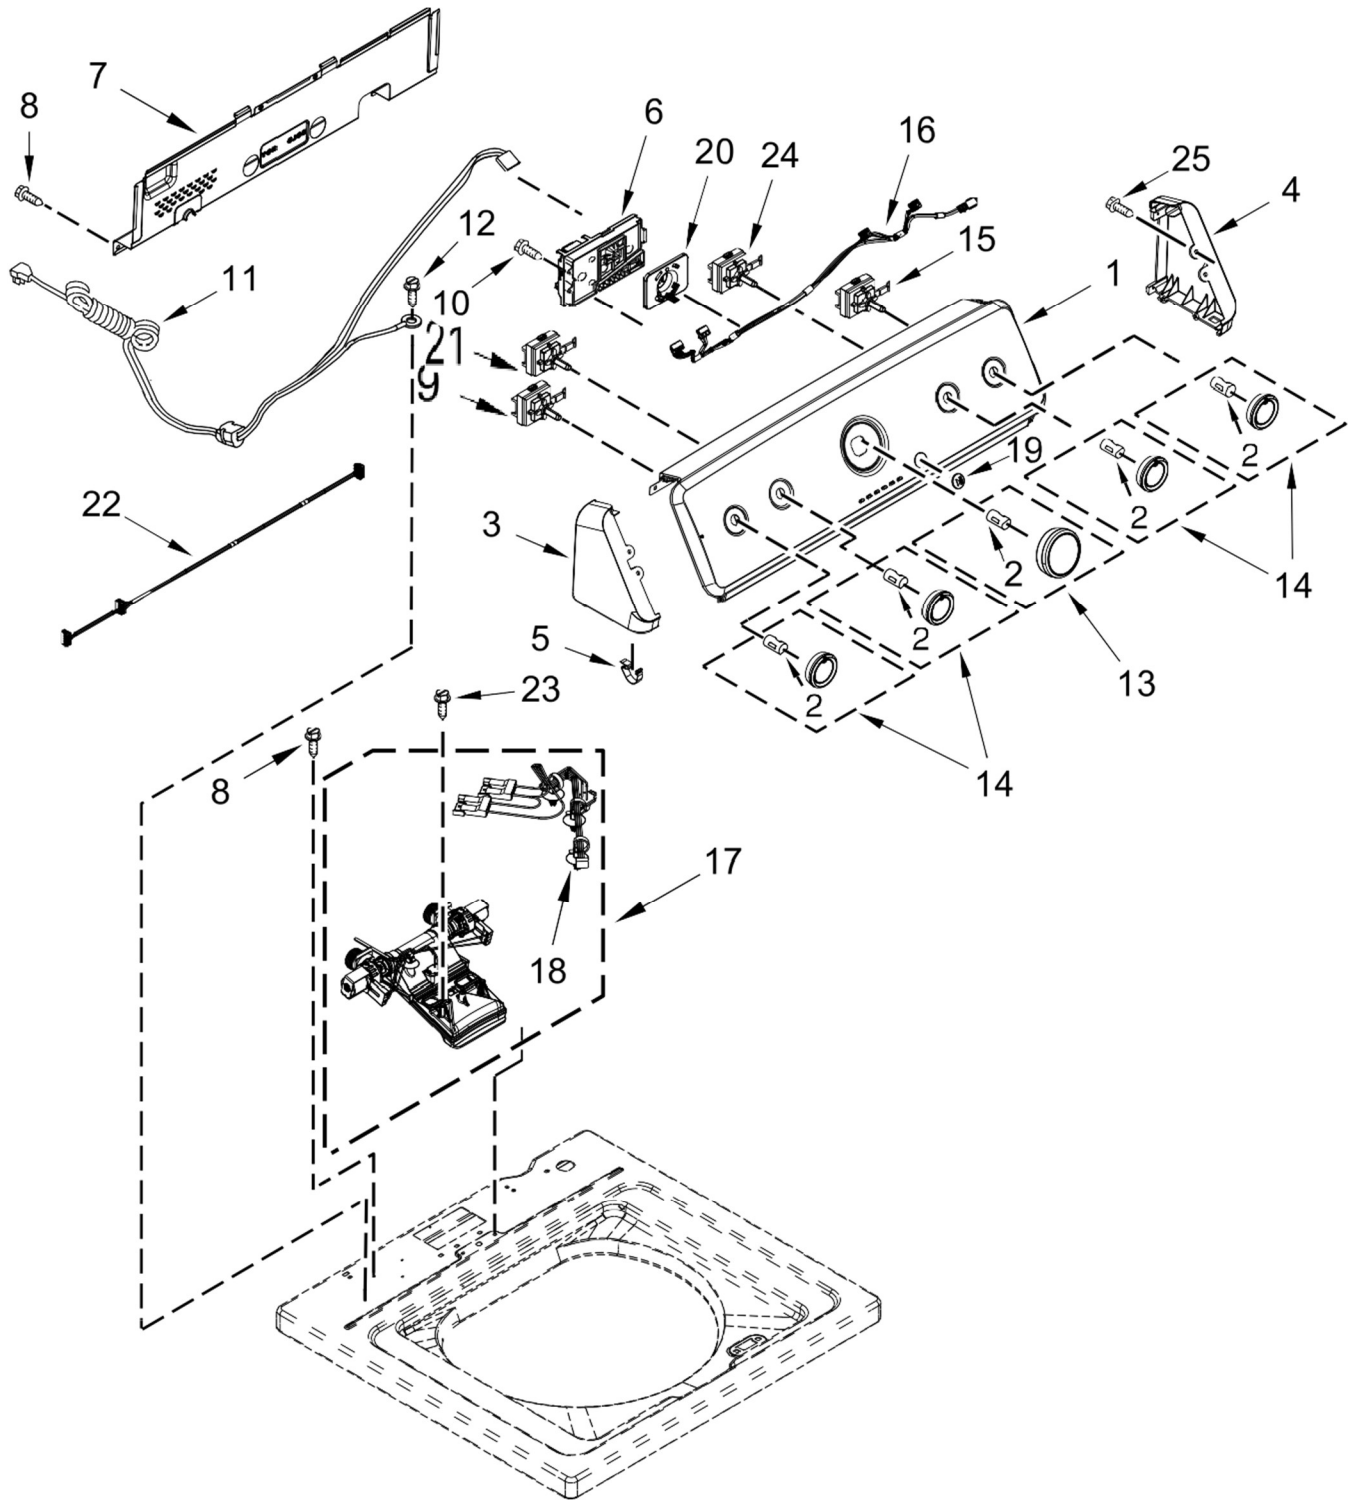

AUTOMATIC WASHER

MODELS:

MVWC565FW0 (White)

Illus.

<u>No.</u>	<u>Part No.</u>	<u>Description</u>
1	Literature Parts W10682737	Instructions, Installation
	W10740624	Tech Sheet
	W10871756	Use and Care Guide
	W10864126	Quick Start Guide
	W10912005	Energy Guide
2		Top
	W10768768	White
3		Lid
	W10027624	White
4	9724509	Bumper, Lid
5	9740848	Screw
6	91770	Hinge, Lid (Left)
	54583	Hinge, Lid (Right)

Illus.

<u>No.</u>	<u>Part No.</u>	<u>Description</u>
7	W10119872	Screw
8		Strike, Lid Lock
	W10714899	White
9	W10273971	Screw
10	W10192089	Dispenser, Bleach
11	W10834527	Absorber, Impact
12	21258	Bearing, Lid Hinge
13	90016	Clip, Harness
14	W10682535	Latch, Lid Lock Assembly
15	W10213953	Screw
16	W10339879	Tie, Cable
17		Cabinet
	W10676680	White
18		Brace, Cabinet Top - Front
	W10724131	White

Illus.

<u>No.</u>	<u>Part No.</u>	<u>Description</u>
1	W10877641	Panel, Console
2	WP8536939	Clip, Spring
3	End Cap (L.H.) W10193824	White
4	End Cap (R.H.) W10193821	White
5	8312709	Clip, Console
6	W10916229	Control Unit Assembly, Machine and Motor
7	W10641362	Panel, Console Rear Cover
8	1157158	Screw

Illus.

<u>No.</u>	<u>Part No.</u>	<u>Description</u>
9	W10285517	Switch, Rotary Encoder (3 Position)
10	90767	Screw
11	W10737739	Cord, Power
12	3400076	Screw
13	Knob, Timer	W10558463 Grey
14	Knob, Control	W10562155 Grey
15	W10285511	Switch, Rotary Encoder (2 Position)
16	W10694685	Harness, Upper