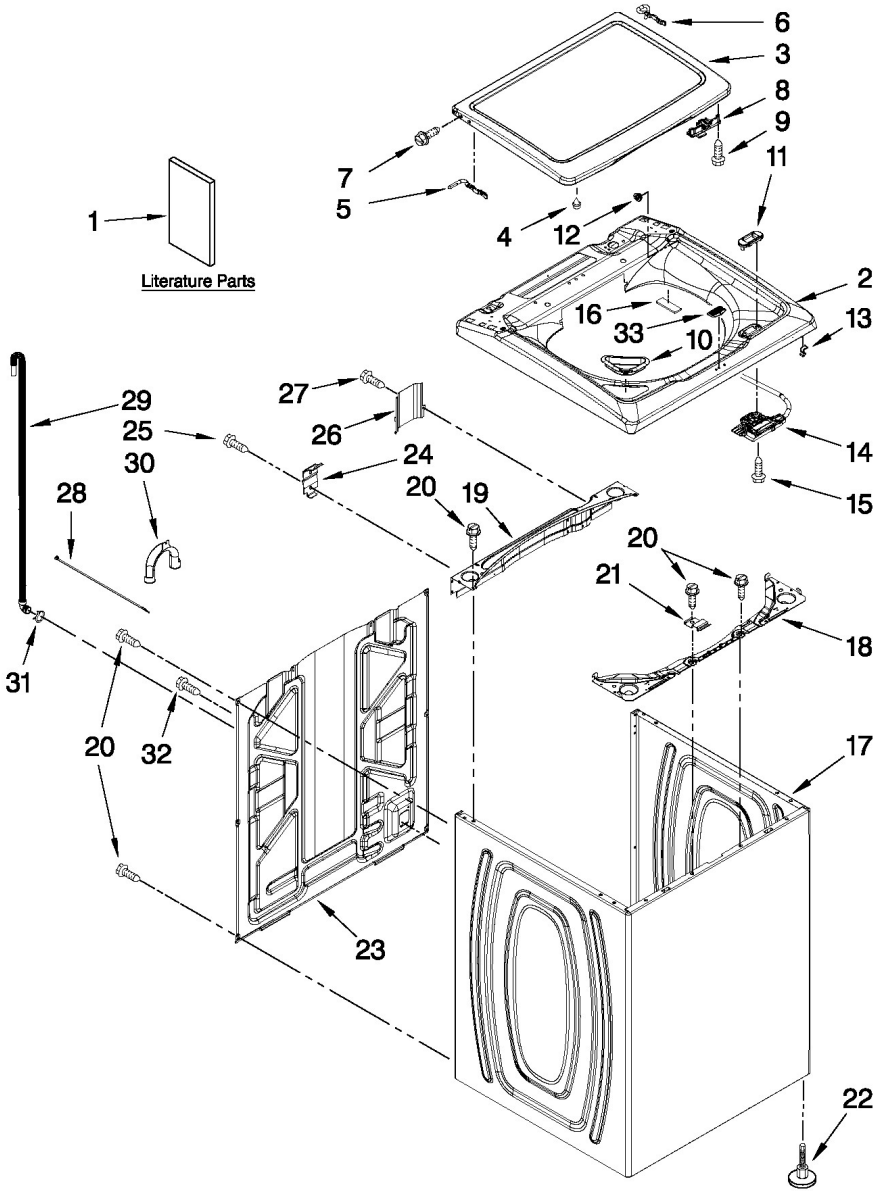

Lavadora Maytag MVWX500XW2

MAYTAG

AUTOMATIC WASHER

For Models: MVWX500XW2, MVWX500XL2
 (White) (Silver)

Literature Parts

Lavadora Maytag MVWX500XW2

Guía	N.P.	Descripción
1	W10240509	Installation instructions
1A	W10338687	Owner's manual
1B	W10468342	Technical sheet
1C	W10280498	Lndry gde
1D	W10062961	Energy guide
2	W10238290	Washer top panel
2A	W10268719	Top
3	W10270565	Washer lid and bumper (white)
3A	W10270567	Lid
4	9724509	Washer lid bumper
5	W10295775	Hinge washer
6	W10294031	Washer lid hinge, right
7	W10119828	Washer screw
8	W10240513	Washer door strike
8A	W10240514	Washer lid lock strike
9	W10273971	Washer screw
10	W10240977	Washer bleach dispenser
10A	W10304138	Dispenser
11	W10392041	Washer lid lock bezel
11A	W10392092	Bezel
12	W10293272	Washer lid hinge bearing, left
12A	W10293230	Washer lid hinge bearing, right
13	90016	Washer wire harness retainer
14	W10404050	Washer lid lock assembly
15	8281163	Refrigerator screw
16	W10333228	Hinge pad
17	W10251994	Washer cabinet

Lavadora Maytag MVWX500XW2

Guía	N.P.	Descripción
17A	W10240528	Washer cabinet
18	W10215098	Brace
19	W10215099	Brace
20	1157158	Appliance screw
21	W10248088	Washer cabinet clip
22	W10397767	Washer leveling leg
23	W10250884	Panel
24	W10215102	Hinge washer
25	W10142728	Refrigerator screw
26	W10215139	Wire shield
27	3400076	Washer power cord gro
28	W10339879	Washer cable tie
29	W11244231	Washer drain hose
30	W10280024	Washer drain hose u-bend bracket
31	356138	Hose clamp
32	9740848	Dishwasher screw
33	W10323735	Medallion