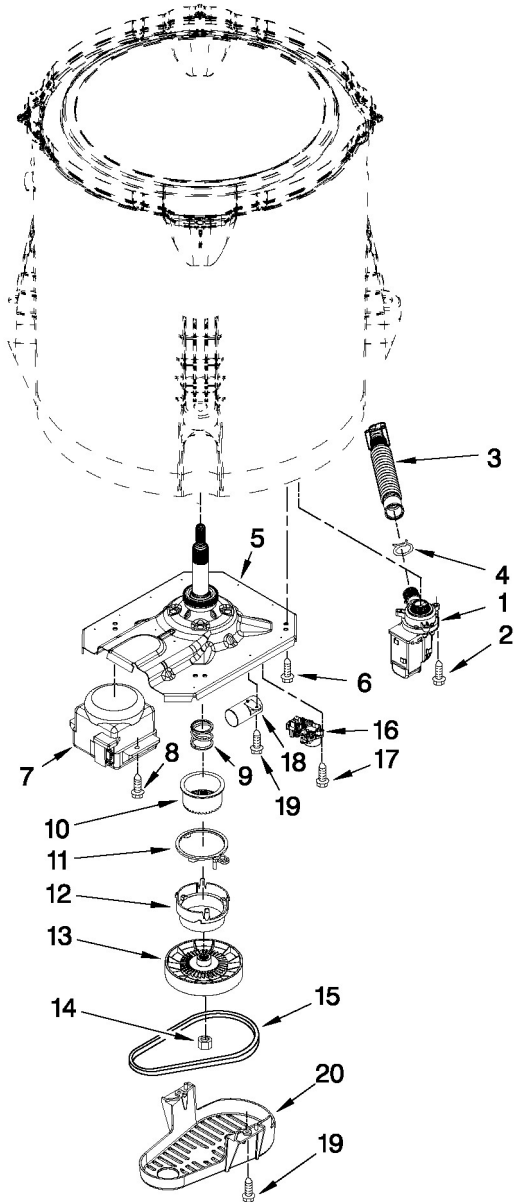

Lavadora Maytag MVWX500XW2