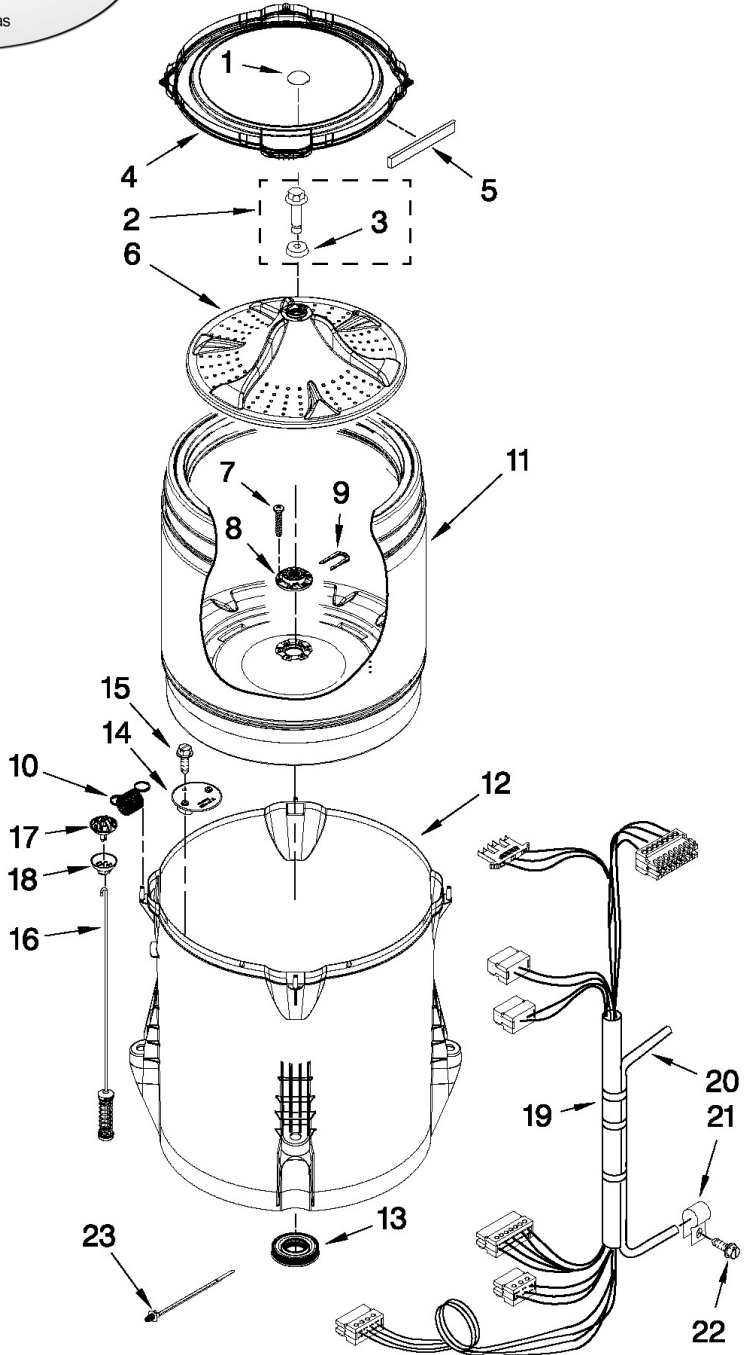

Distribuidor Autorizado

SurteRápido.com

Venta de Refacciones
Electrodomesticas

Lavadora Maytag MVWX500XW2