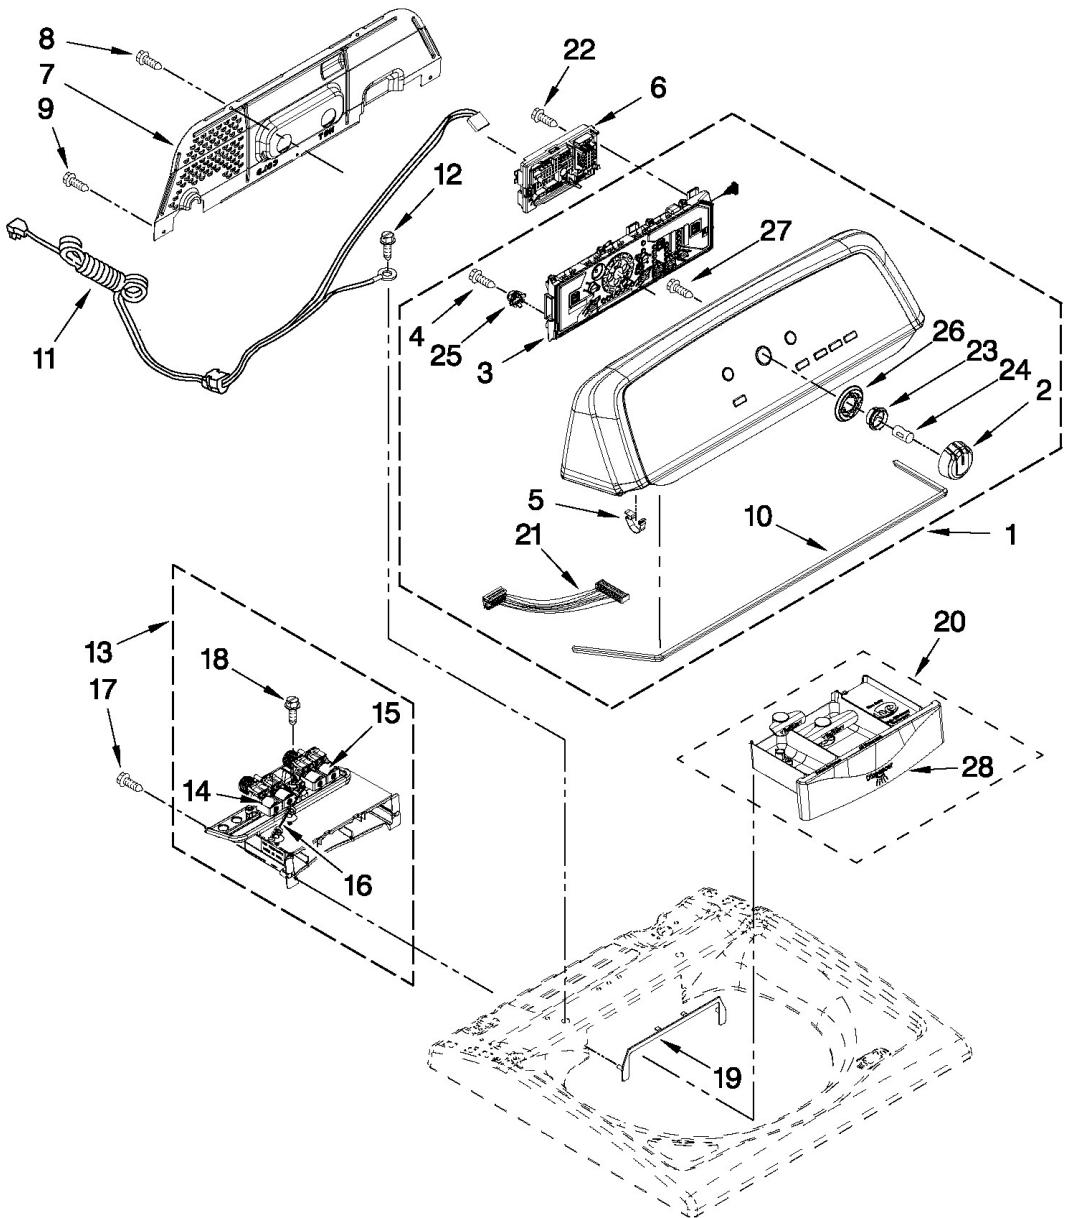

Lavadora Maytag MVWX500XW2

Lavadora Maytag MVWX500XW2

Guía	N.P.	Descripción
1	W10276397	Washer drain pump assembly
2	W10004910	Washer screw
3	W10215091	Washer tub-to-pump hose
4	8317496	Washer hose clamp
5	W10469846	Washer gear case
6	W10249633	Screw
7	W10416660	Washer drive motor
8	W10094780	Washer counterwe
9	W10326374	Washer drive pulley
10	W10006352	Washer drive pulley
11	W10006353	Washer drive pulley
12	W10006354	Washer drive pulley
13	W10006356	Washer motor drive pulley
14	W10163336	Nut washer
15	W10006384	Washer drive belt
16	W10006355	Washer actuator
17	9741052	Screw, 6-32 x 1.00
18	W10390446	Washer start/run capacitor
19	22001995	Washer screw
20	W10427633	Washer pulley shield

Lavadora Maytag MVWX500XW2

Lavadora Maytag MVWX500XW2

Guía	N.P.	Descripción
1	W10272444	Washer console (white)
1A	W10293204	Console
2	W10251381	Dryer control knob
2A	W10251384	Dryer control knob
3	W10272630	Washer user interface
4	W10219342	Screw
5	8312709	Laundry appliance end cap clip
6	W10480127	Washer electronic control board
7	W10420984	Washer control panel cover, rear
8	3390647	Appliance screw
9	489069	Appliance screw
10	W10280079	Seal
11	W10266797	Washer power cord
12	400076	Washer power cord grou
13	W10432327	Washer dispenser housing and water
14	W10240949	Washer water inlet valve
15	W10240948	Washer water inlet valve
16	W10343675	Washer wire harness
18	97787	Dryer screw
19	W10240946	Washer dispenser bezel (white)
20	W10240960	Washer dispenser drawer assembly
21	W10285493	Washer wire harne
22	9740848	Dishwasher screw
23	W10326923	Laundry appliance control knob spacer
24	8536939	Laundry appliance control knob clip
25	W10274524	Laundry appliance electronic control
26	W10305134	Laundry appliance control knob bezel
28	W10287478	Washer handle