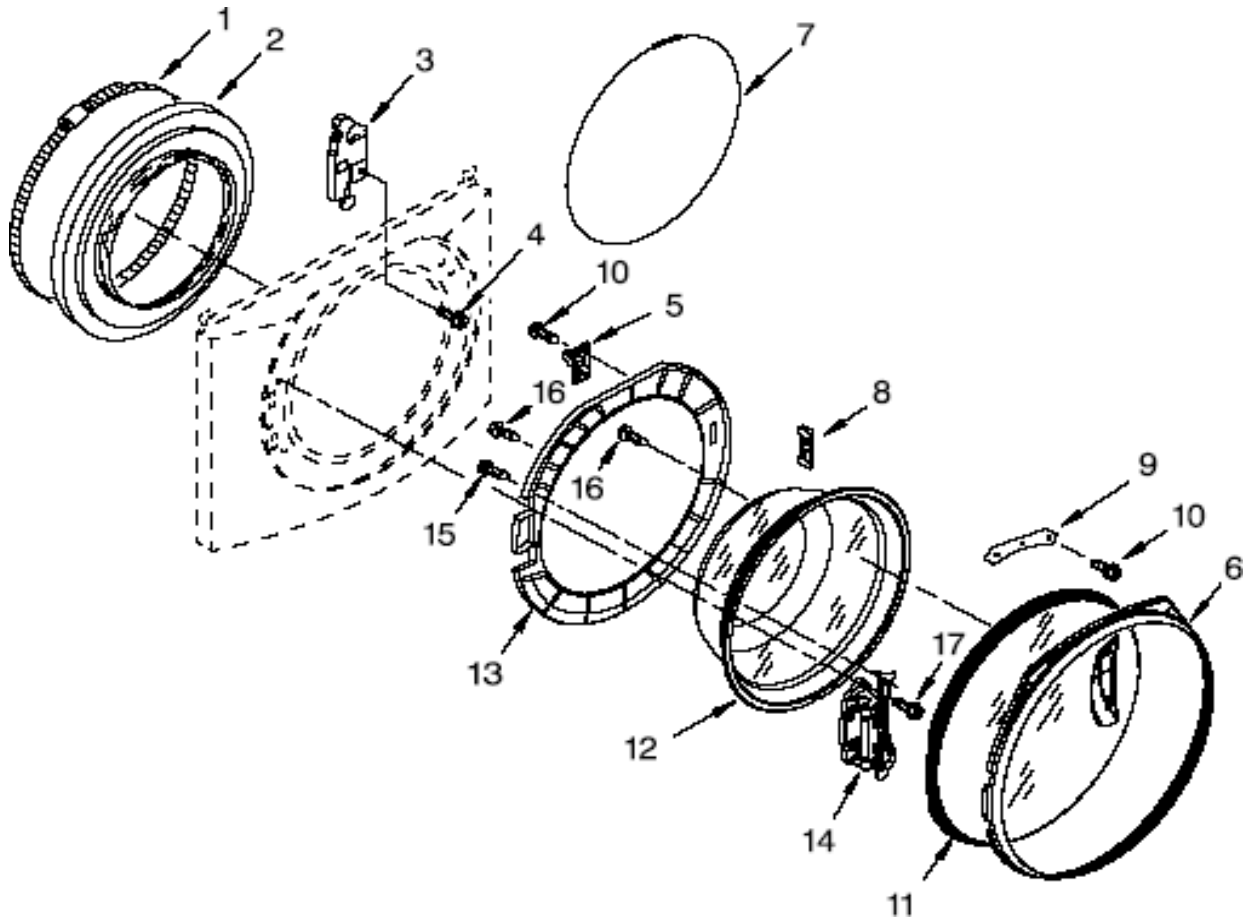

LAVADORA MFWW8300SW03

Marca	Whirlpool
Capacidad	12 Kgs.
Color	White

DOOR AND LATCH