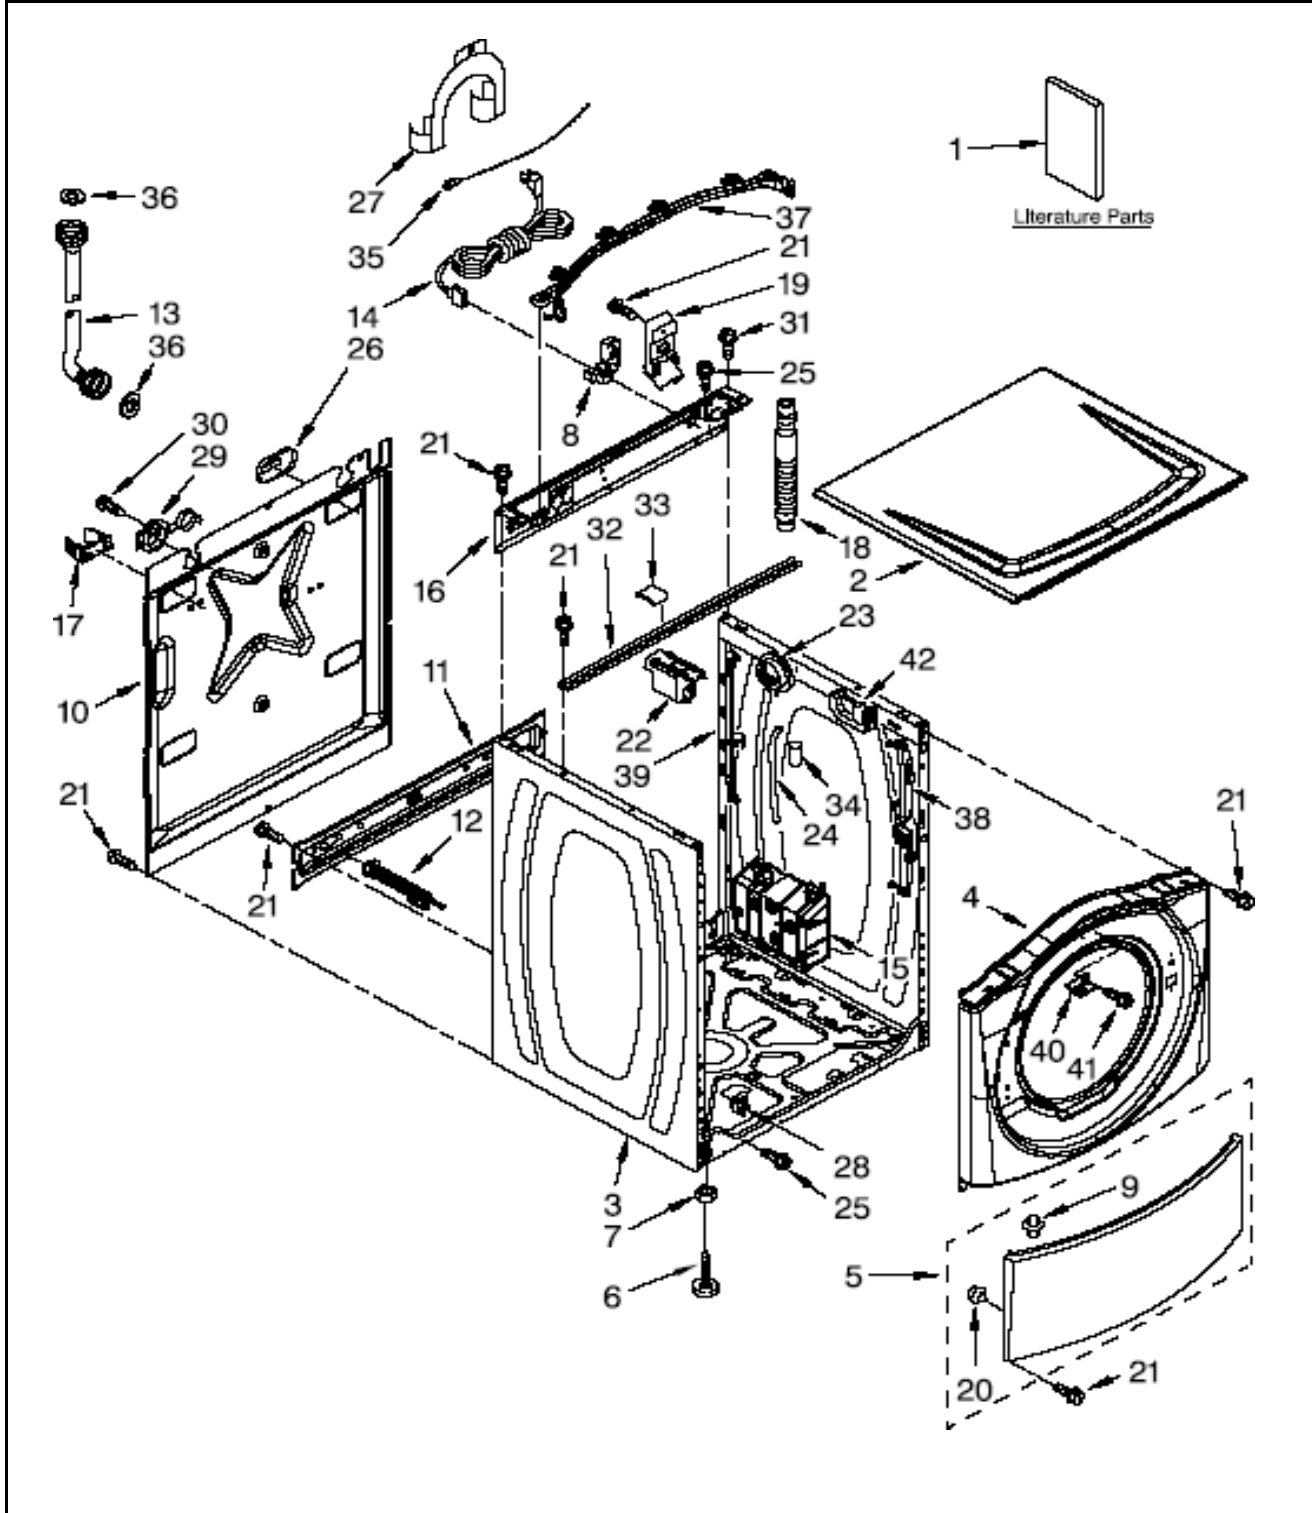

LAVADORA MFWW8300SW03

ca	Whirlpool
Capacidad	12 Kgs.
Color	White

TOP AND CABINET PARTS

LAVADORA MFWW8300SW03

TOP AND CABINET PARTS			
R e f	Descripción	C a n t	Numero de Parte
2	Top	1	8540716
3	Cabinet	1	W10201831
4	Panel, Front	1	8540572
5	Toe Panel	1	8540813
6	Foot, Leveling -4	4	W10121677
7	Nut, Lock -4	4	3359452
8	Strain Relief, Power Cord	1	W10110676
9	Rivet -2	2	8518891
10	Panel, Rear	1	8540582
11	Brace, Transport	1	W10189659
12	Bolt, Shipping -4	4	8540199
13	Hose, Water Inlet blue coupler	1	W10194208
13	Hose, Water Inlet red coupler	1	8571378
14	Cord, Power	1	W10121405
15	Motor Control Unit	1	W10197864
16	Brace, Rear	1	W10161694
17	Clamp, Tube Transportation	1	W10182936
18	Hose, Drain	1	W10114608
19	Retainer, Hose Outlet	1	8540607
20	Bumper -2	2	238614
21	Screw, 8-18 x 39576	1	W10015090
22	Filter, Interference	1	8540230
23	Switch, Pressure	1	W10163980
24	Hose, Pressure Switch	1	8540294
25	Screw, Grounding	1	8540479
26	Cover, Transport	1	8540268
27	U-Bend, Drain Hose	1	8540021
28	Microswitch -2	2	W10085220
29	Sleeve, Cord Support -2	2	8540728
31	Screw	1	8540329
32	Brace, Top (Includes Item 33)	1	8540721
33	Damper, Brace	1	8283273
34	Sleeve, Pressure Switch Hose	1	2161302
35	Cable Tie	1	3347868
36	Washer, Water Inlet Hose -4	4	16123A
37	Harness Channel, Top Rear	1	W10168548
38	Harness Channel, Side Front	1	W10168546
39	Harness Channel, Side Rear	1	W10168547
40	Bracket, Console Retainer	1	8540669
41	Screw	1	8533954
42	Bracket, Spring	1	8540643