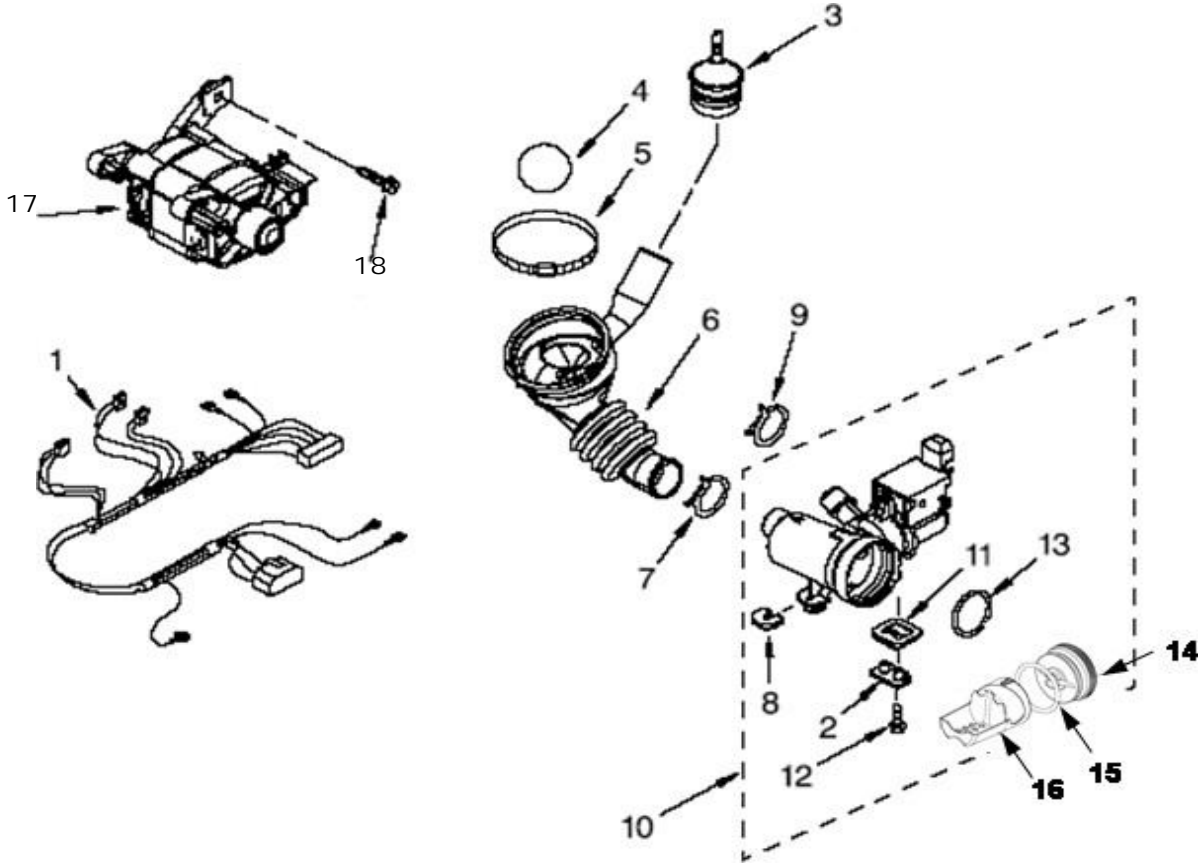

LAVADORA MFWW8300SW03

Marca	Whirlpool
Capacidad	12 Kgs.
Color	White

PUMP AND MOTOR PARTS

LAVADORA MFWW8300SW03

Marca		Whirlpool	
Capacidad		12 Kgs.	
Color		White	
PUMP AND MOTOR PARTS			
R e f	Descripción	C a n t	Numero de Parte
1	Harness, Motor	1	W10166995
2	Cap, Lock Foot	1	8540033
3	Air Trap	1	8540180
4	Ball	1	8540013
5	Clamp	1	8540008
6	Hose, Tub to Pump	1	8540012
8	Foot, Rubber	1	W10034820
9	Clamp, Hose	1	356138
10	Pump (Complete)	1	W10130913
11	Foot, Rubber (Lock)	1	W10034830
12	Screw, 10-16 x 1.25 -2	2	8533964
13	Seal, Filter Cap	1	8540025
14	Filter Cap	1	8540028
15	Seal, Filter Cap	1	8540025
16	Filter element	1	W10115555
17	Motor, Drive	1	W10140579
18	Bolt, Motor	1	8540134

LAVADORA MFWW8300SW03

Marca	Whirlpool
Capacidad	12 Kgs.
Color	White
TUB AND BASKET PARTS	

LAVADORA MFWW8300SW03

Marca		Whirlpool	
Capacidad		12 Kgs.	
Color		White	
TUB AND BASKET PARTS			
R e f	Descripción	C a n t	Numero de Parte
1	Nut, Pulley	1	8533999
2	Pulley	1	8540088C
3	Belt, Drive	1	8540101
4	Counterweight Front Lower	1	W10151304
5	Pipe, Ventilation	1	W10112169
6	Clamp, Vent Hose	1	8540010
7	Hose, Exhaust	1	8540019
8	Tub, Rear (Includes Items 10 & 22)	1	W10202942
9	Counterweight, Rear	1	8540602
10	Gasket, Tub	1	8540090
11	Basket, Complete	1	8540451
12	Baffle, Tub	1	8540456
14	Nut, Shock Absorber Mounting	*	***
15	Counterweight Front Upper	1	W10151303
16	Spring, Suspension	1	W10010360
17	Bolt, Counterweight Mtg.	1	W10094780
18	Clamp	1	3363365
19	Hose, Exhaust	1	8540015
20	Clamp, Tub	1	8540092
21	Tub, Front (Includes Items 10 & 22)	1	W10112659
22	Nut, Push-In	1	8540072
23	Shock Absorber Damper	1	W10159465
24	Negative Thermistor Control	1	8540226
25	Seal, Rubber	1	8540766
26	Screw	1	8540382
27	Crosspiece Asm	1	W10202464
28	Bracket, Shock Absorber Mounting	*	***
29	Bolt, Shock Brkt.	*	***
30	Nut, Shock Brkt.	*	***