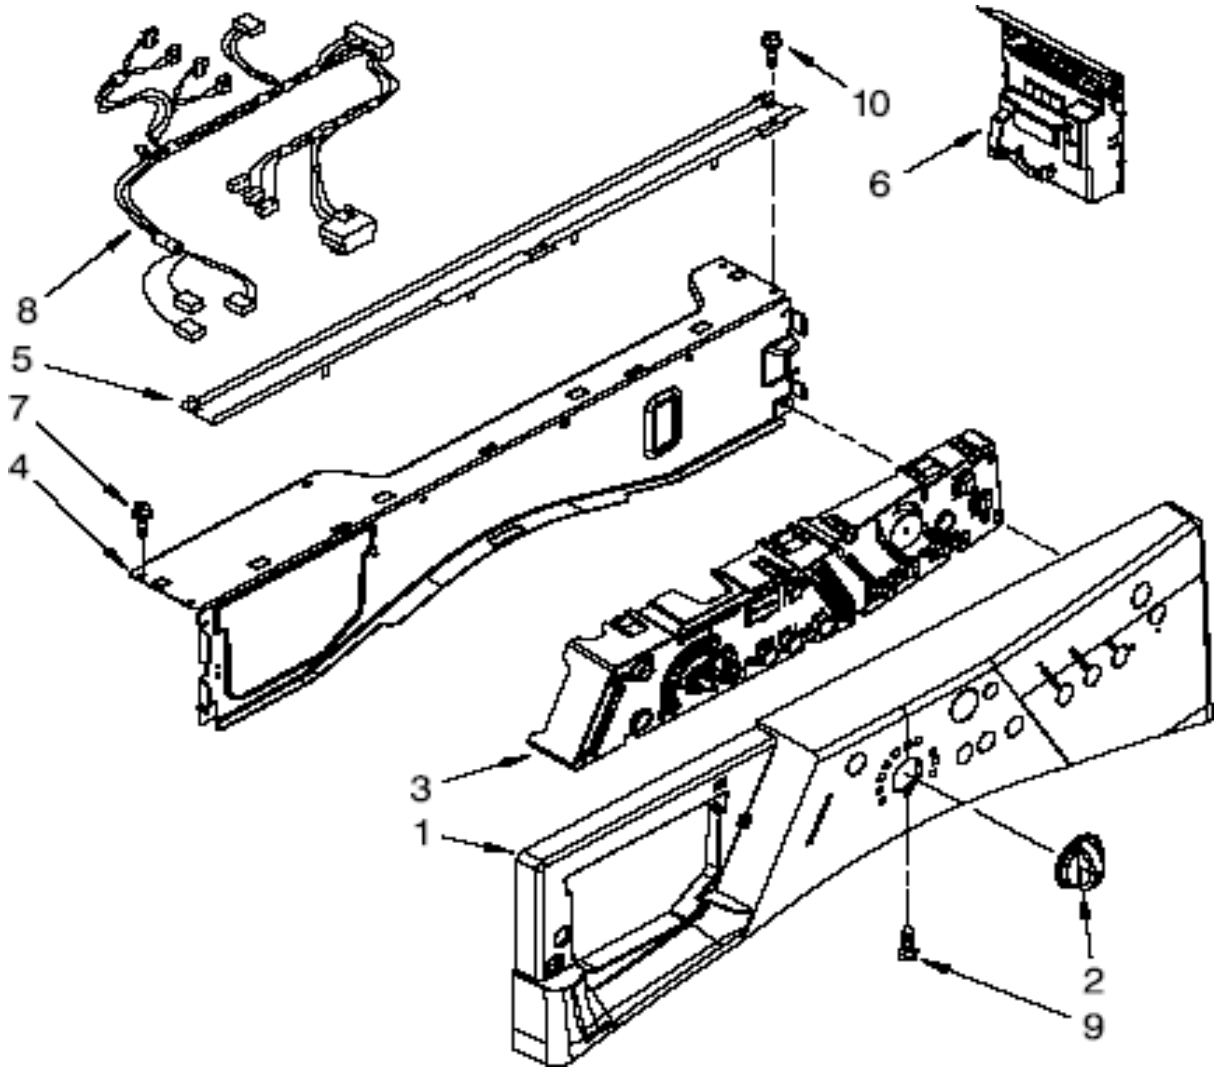

LAVADORA MFWW8300SW03

Marca	Whirlpool
Capacidad	12 Kgs.
Color	White

DOOR AND LATCH

LAVADORA MFWW8300SW03

Marca		Whirlpool	
Capacidad		12 Kgs.	
Color		White	
DOOR AND LATCH			
R e f	Descripción	C a n t	Numero de Parte
1	Clamp, Bellow To Tub	1	8540108
2	Bellow	1	8540952
3	Lock, Door	1	8540772
4	Screw	1	8540725
5	Hook, Door	1	8540221
6	Trim Ring, Outer Door	1	8540533
7	Clamp, Bellow To Front Panel	1	8540107
8	Clamp, Support	1	8540115
9	Clamp, Glass	1	8540114
10	Screw	1	8540513
11	Door Front Assembly	1	8540588
12	Glass, Door	1	W10112078
13	Frame, Door Back Support	1	W10138523
14	Hinge, Door	1	8540416
15	Screw	1	8540284
16	Screw	1	8540282
17	Screw	1	W10015090

LAVADORA MFWW8300SW03

Marca	Whirlpool
Capacidad	12 Kgs.
Color	White

CONTROL PANEL

LAVADORA MFWW8300SW03

Marca		Whirlpool	
Capacidad		12 Kgs.	
Color		White	
CONTROL PANEL			
R e f	Descripción	C a n t	Numero de Parte
1	Panel, Control	1	W10099595
2	Knob, Control	1	8574963
3	User Interface	1	8571903
4	Brace, Top Front	1	W10161692
5	Channel, Water	1	8540839
6	Microcomputer, Machine Control	1	W10205839
7	Screw, 8-18	1	W10015090
8	Harness, Wiring	1	W10169929
9	Screw	1	8540282
10	Screw, 8-18	1	W10015090