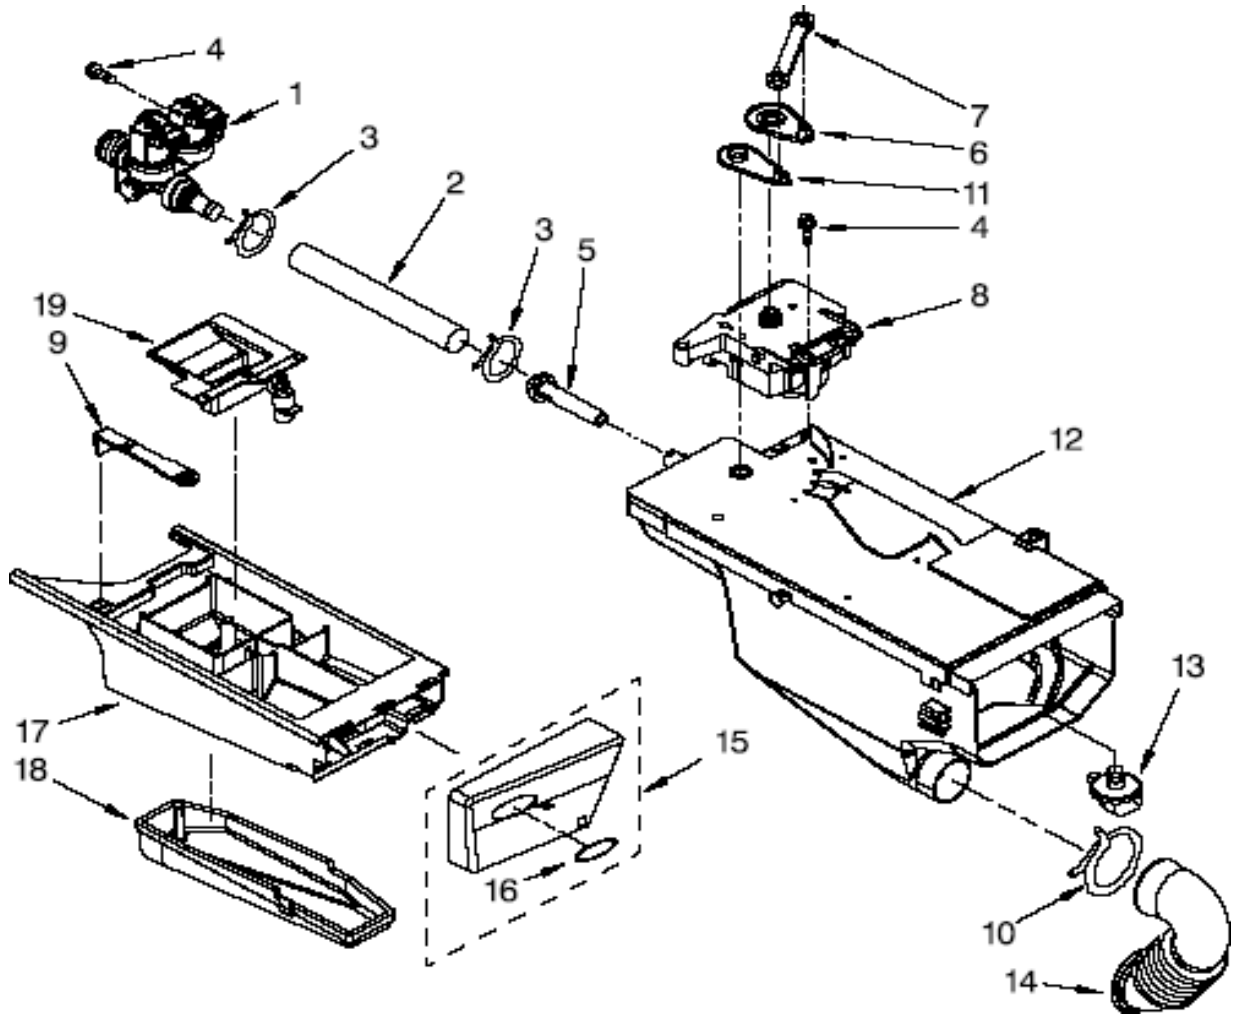

LAVADORA MFWW8300SW03

Marca	Whirlpool
Capacidad	12 Kgs.
Color	White

CONTROL PANEL

LAVADORA MFWW8300SW03

Marca		Whirlpool	
Capacidad		12 Kgs.	
Color		White	
CONTROL PANEL			
R e f	Descripción	C a n t	Numero de Parte
1	Panel, Control	1	W10099595
2	Knob, Control	1	8574963
3	User Interface	1	8571903
4	Brace, Top Front	1	W10161692
5	Channel, Water	1	8540839
6	Microcomputer, Machine Control	1	W10205839
7	Screw, 8-18	1	W10015090
8	Harness, Wiring	1	W10169929
9	Screw	1	8540282
10	Screw, 8-18	1	W10015090

LAVADORA MFWW8300SW03

Marca	Whirlpool
Capacidad	12 Kgs.
Color	White

DISPENSER

LAVADORA MFWW8300SW03

Marca		Whirlpool	
Capacidad		12 Kgs.	
Color		White	
DISPENSER			
R e f	Descripción	C a n t	Numero de Parte
1	Valve, Inlet	1	8540751
2	Hose, Valve To Dispenser	1	8540065
3	Clamp, Hose	1	370450
4	Screw	1	8540282
5	Nozzle, Inlet	1	8540042
6	Cam, Actuator	1	8540393
7	Lever, Water	1	8540394
8	Actuator	1	W10143587
9	Hook, Drawer	1	W10003170
10	Clamp, Hose	1	8281276
11	Connection, Lever	1	8540395
12	Dispenser	1	8540058
13	Nozzle, Distribution	1	8540053
14	Hose, Dispenser To Tub	1	8540063
15	Handle, Drawer	1	8571947
16	Medallion	1	W10117943
17	Drawer, Detergent	1	8540402
18	Cover, Detergent Drawer	1	8540399
19	Siphon, Bleach/Softener	1	8540429

LAVADORA MFWW8300SW03

Marca	Whirlpool
Capacidad	12 Kgs.
Color	White

PUMP AND MOTOR PARTS

LAVADORA MFWW8300SW03

Marca		Whirlpool	
Capacidad		12 Kgs.	
Color		White	
PUMP AND MOTOR PARTS			
R e f	Descripción	C a n t	Numero de Parte
1	Harness, Motor	1	W10166995
2	Cap, Lock Foot	1	8540033
3	Air Trap	1	8540180
4	Ball	1	8540013
5	Clamp	1	8540008
6	Hose, Tub to Pump	1	8540012
8	Foot, Rubber	1	W10034820
9	Clamp, Hose	1	356138
10	Pump (Complete)	1	W10130913
11	Foot, Rubber (Lock)	1	W10034830
12	Screw, 10-16 x 1.25 -2	2	8533964
13	Seal, Filter Cap	1	8540025
14	Filter Cap	1	8540028
15	Seal, Filter Cap	1	8540025
16	Filter element	1	W10115555
17	Motor, Drive	1	W10140579
18	Bolt, Motor	1	8540134