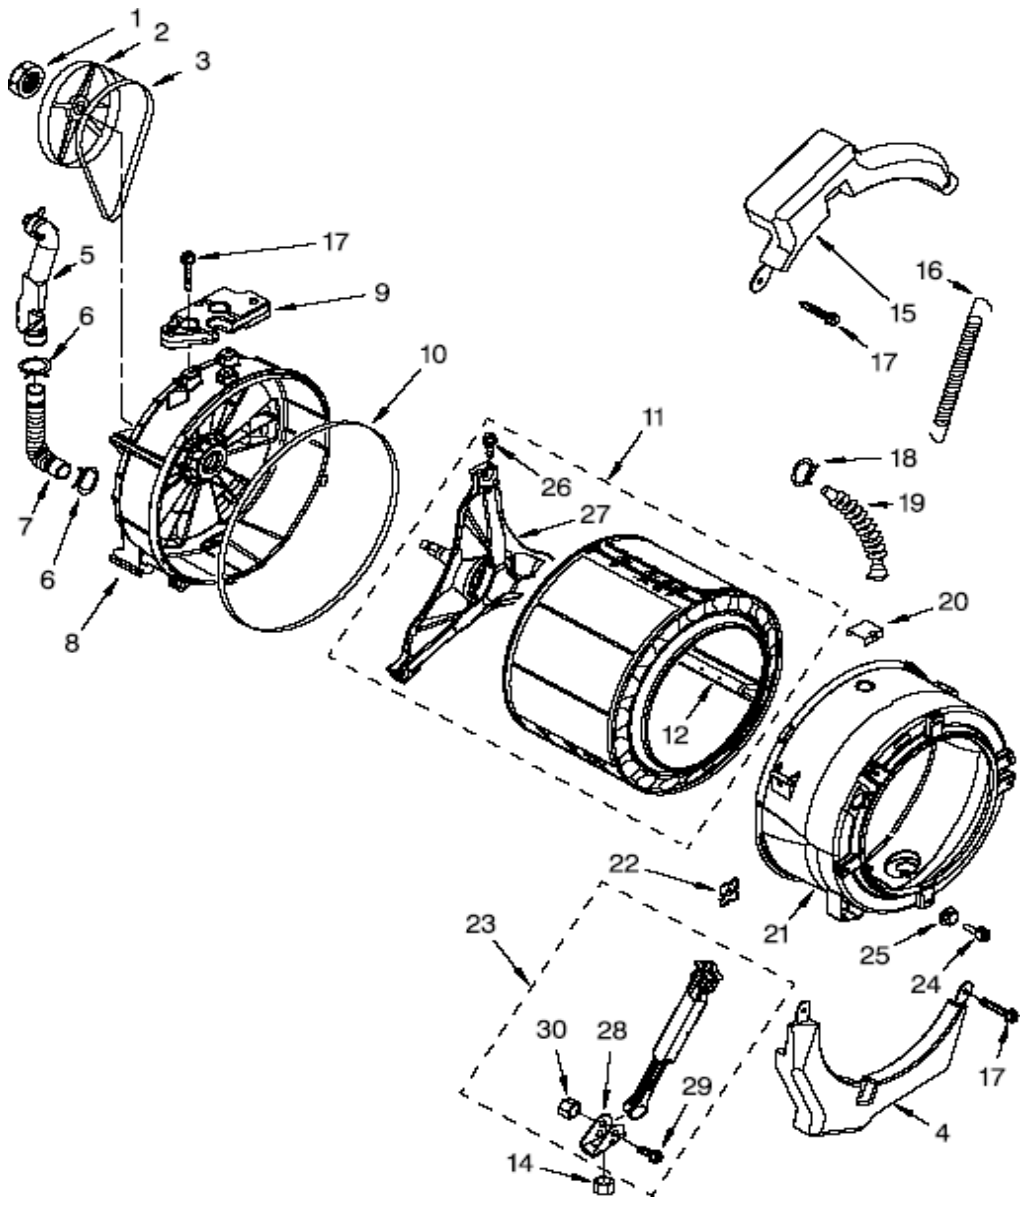

LAVADORA MFWW8300SW03

Marca	Whirlpool
Capacidad	12 Kgs.
Color	White

PUMP AND MOTOR PARTS

LAVADORA MFWW8300SW03

Marca		Whirlpool	
Capacidad		12 Kgs.	
Color		White	
PUMP AND MOTOR PARTS			
R e f	Descripción	C a n t	Numero de Parte
1	Harness, Motor	1	W10166995
2	Cap, Lock Foot	1	8540033
3	Air Trap	1	8540180
4	Ball	1	8540013
5	Clamp	1	8540008
6	Hose, Tub to Pump	1	8540012
8	Foot, Rubber	1	W10034820
9	Clamp, Hose	1	356138
10	Pump (Complete)	1	W10130913
11	Foot, Rubber (Lock)	1	W10034830
12	Screw, 10-16 x 1.25 -2	2	8533964
13	Seal, Filter Cap	1	8540025
14	Filter Cap	1	8540028
15	Seal, Filter Cap	1	8540025
16	Filter element	1	W10115555
17	Motor, Drive	1	W10140579
18	Bolt, Motor	1	8540134

LAVADORA MFWW8300SW03

Marca	Whirlpool
Capacidad	12 Kgs.
Color	White
TUB AND BASKET PARTS	

LAVADORA MFWW8300SW03

Marca		Whirlpool	
Capacidad		12 Kgs.	
Color		White	
TUB AND BASKET PARTS			
R e f	Descripción	C a n t	Numero de Parte
1	Nut, Pulley	1	8533999
2	Pulley	1	8540088C
3	Belt, Drive	1	8540101
4	Counterweight Front Lower	1	W10151304
5	Pipe, Ventilation	1	W10112169
6	Clamp, Vent Hose	1	8540010
7	Hose, Exhaust	1	8540019
8	Tub, Rear (Includes Items 10 & 22)	1	W10202942
9	Counterweight, Rear	1	8540602
10	Gasket, Tub	1	8540090
11	Basket, Complete	1	8540451
12	Baffle, Tub	1	8540456
14	Nut, Shock Absorber Mounting	*	***
15	Counterweight Front Upper	1	W10151303
16	Spring, Suspension	1	W10010360
17	Bolt, Counterweight Mtg.	1	W10094780
18	Clamp	1	3363365
19	Hose, Exhaust	1	8540015
20	Clamp, Tub	1	8540092
21	Tub, Front (Includes Items 10 & 22)	1	W10112659
22	Nut, Push-In	1	8540072
23	Shock Absorber Damper	1	W10159465
24	Negative Thermistor Control	1	8540226
25	Seal, Rubber	1	8540766
26	Screw	1	8540382
27	Crosspiece Asm	1	W10202464
28	Bracket, Shock Absorber Mounting	*	***
29	Bolt, Shock Brkt.	*	***
30	Nut, Shock Brkt.	*	***