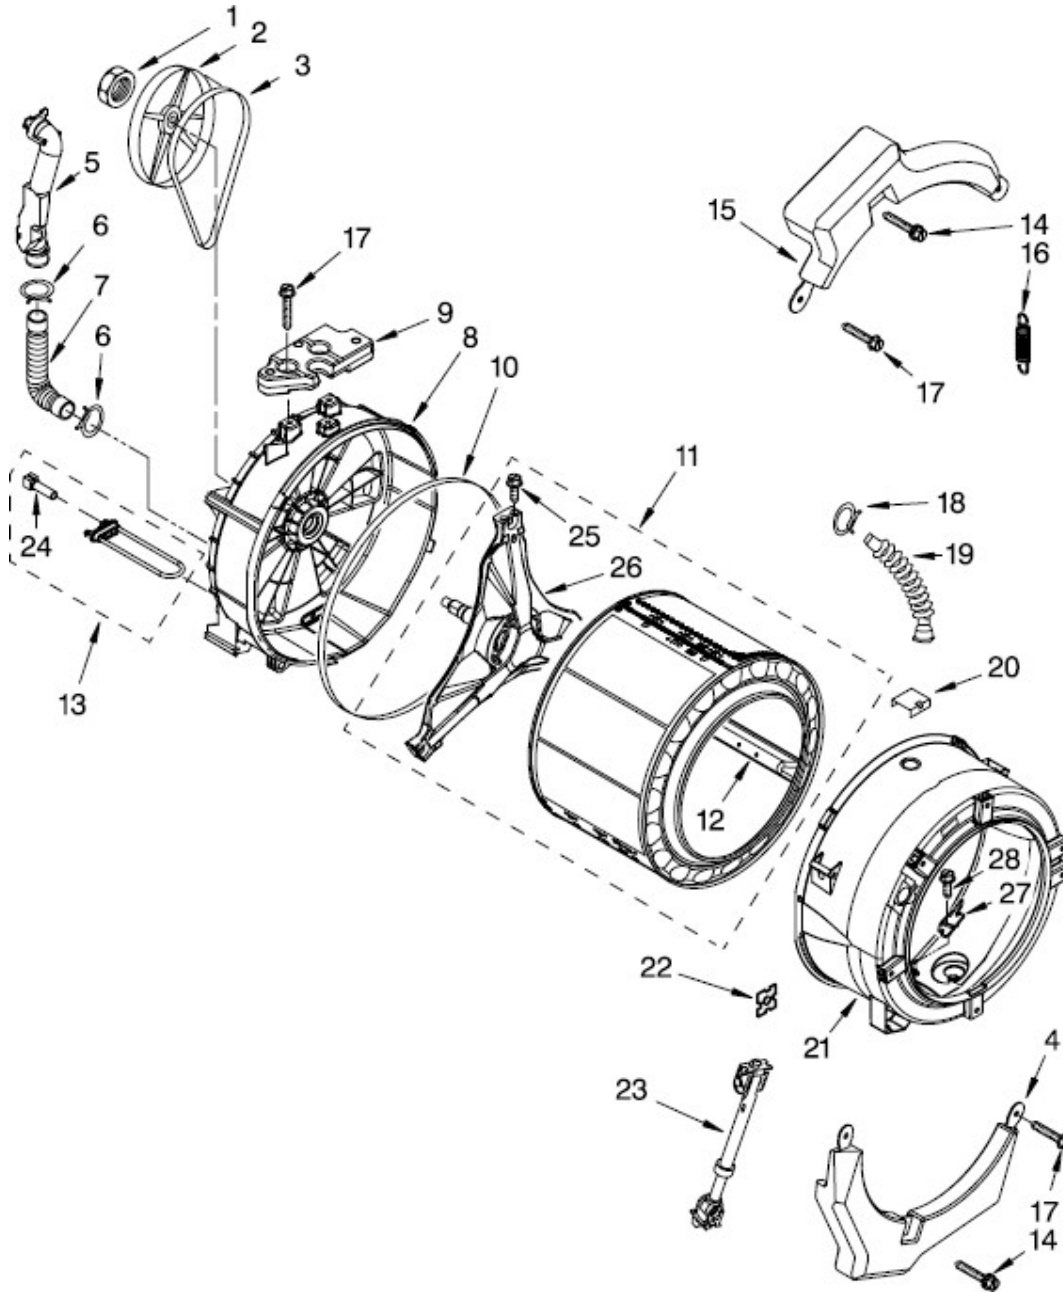

LAVADORA MFWW8500SR04

Color

Blanco Metalico

TUB AND BASKET PARTS

Distribuidor Autorizado

SurteRápido.com

Venta de Refacciones
Electrodomesticas

LAVADORA MFWW8500SR04

Marca		Whirlpool	
Capacidad		13 Kgs.	
Color		Blanco Metalico	
TUB AND BASKET PARTS			
R e f	Descripción	C a n t	Numero de Parte
1	Nut, Pulley	1	8533999
2	Pulley	1	8540088C
3	Belt, Drive	1	8540101
4	Counterweight Front Lower	1	W10151304
5	Pipe, Ventilation	1	W10112169
6	Clamp, Vent Hose	1	8540010
7	Hose, Exhaust	1	8540019
8	Tub, Rear (Includes Items 10 & 22)	1	W10245531
9	Counterweight, Rear	1	W10132097
10	Gasket, Tub	1	8540090
11	Drum, Complete	1	8540357
12	Baffle, Tub	3	8540360
13	Element, heating	1	W10155115
14	Bolt Assembly Counterweight Center Hole	1	W10174473
15	Counterweight Front Upper	1	W10151303
16	Spring, Suspension	1	W10010360
17	Bolt, Counterweight Mtg.	1	W10094780
18	Clamp	1	3363365
19	Hose, Exhaust	1	8540015
20	Clamp, Tub	1	8540092
21	Tub, Front (Includes Items 10 & 22)	1	W10245532
22	Nut, Push-In	1	8540072
23	Shock Absorber Damper	4	W10159465
24	Negative Thermistor Control	1	8540226
25	Screw	1	8540382
26	Crosspiece Asm	1	8540342
27	Bracket, Heating Element	1	8540322
28	Screw	1	8540880

Nota: La referencia que aparezcan en su num de parte con asteriscos *** indica que no aplica para este modelo