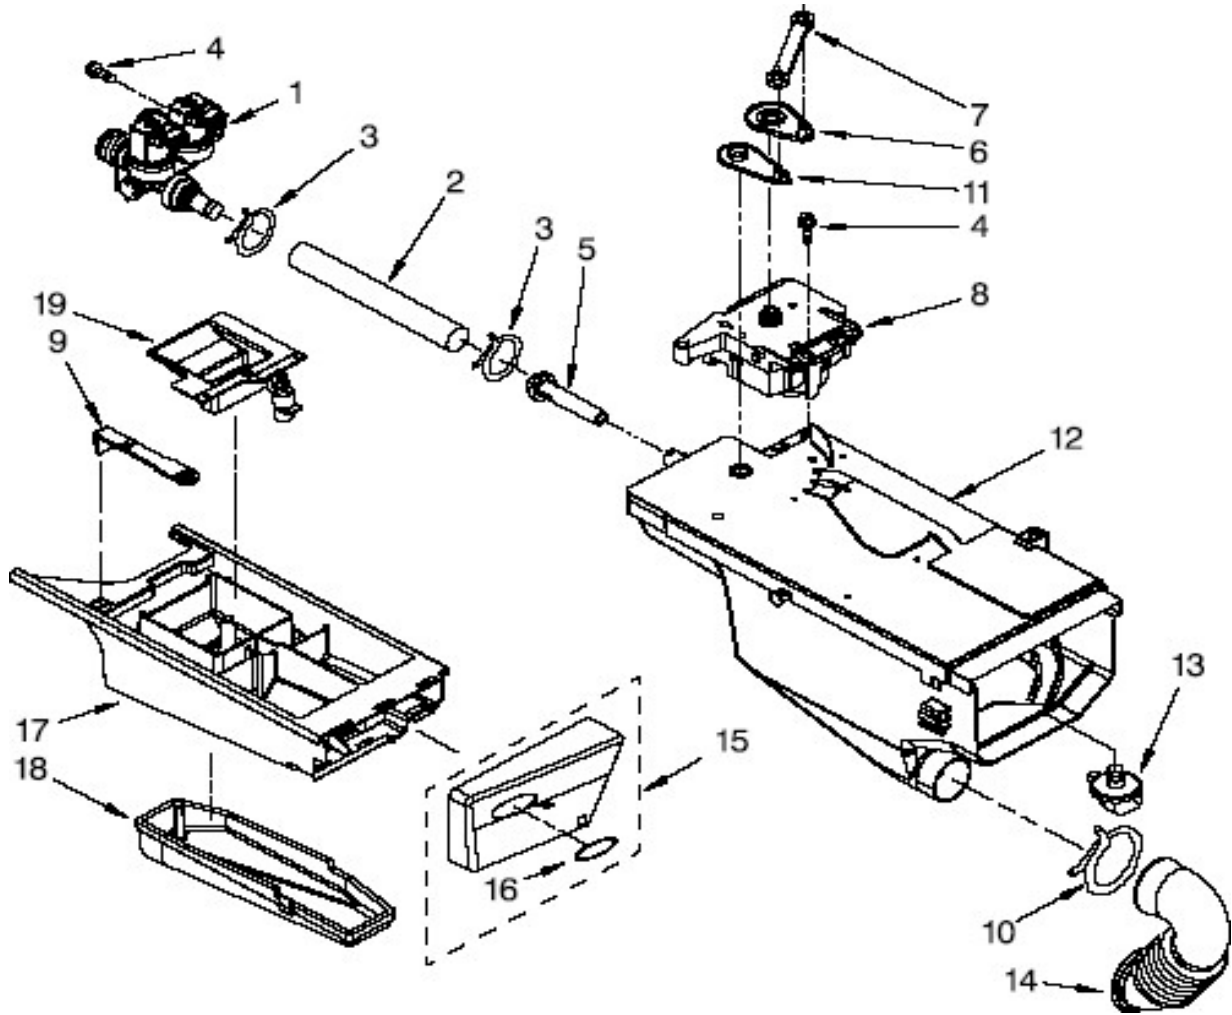

LAVADORA MFWW8500SR04

Color

Blanco Metalico

DISPENSER

LAVADORA MFWW8500SR04

Marca		Whirlpool	
Capacidad		13 Kgs.	
Color		Blanco Metalico	
DISPENSER			
R e f	Descripción	C a n t	Numero de Parte
1	Valve, Inlet	1	8540751
2	Hose, Valve To Dispenser	1	8540065
3	Clamp, Hose	1	370450
4	Screw	1	8540282
5	Nozzle, Inlet	1	8540042
6	Cam, Actuator	1	8540393
7	Lever, Water	1	8540394
8	Actuator	1	W10143587
9	Hook, Drawer	1	W10003170
10	Clamp, Hose	1	8281276
11	Connection, Lever	1	8540395
12	Dispenser	1	8540058
13	Nozzle, Distribution	1	8540053
14	Hose, Dispenser To Tub	1	8540063
15	Handle, Drawer	1	8574948
16	Medallion	1	W10117943
17	Drawer, Detergent	1	8540402
18	Cover, Detergent Drawer	1	8540399
19	Siphon, Bleach/Softener	1	8540429