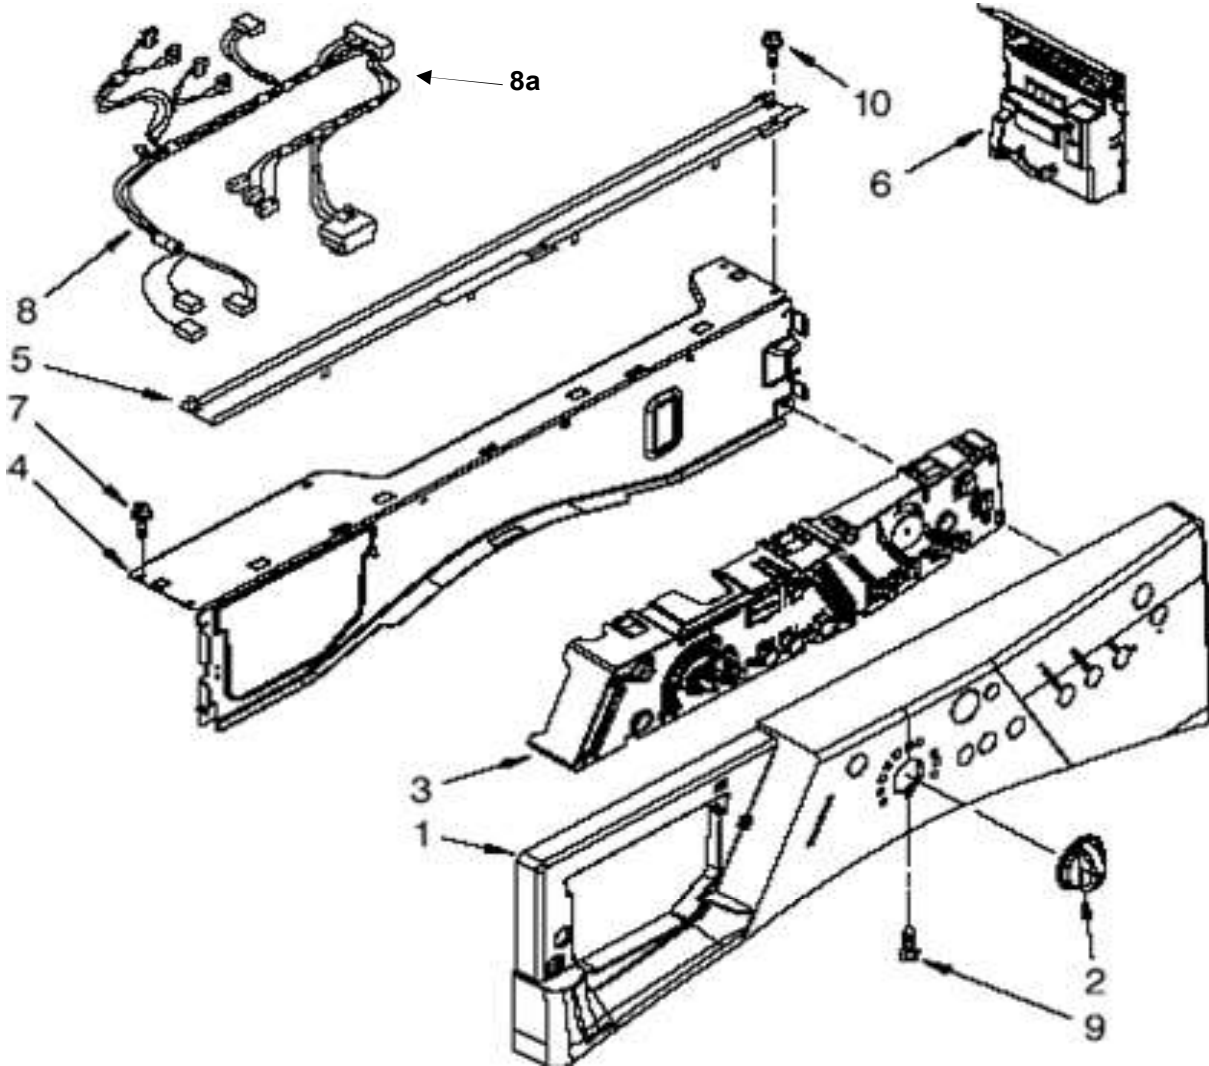

LAVADORA MFWW8500SR04

Color

Blanco Metalico

CONTROL PANEL

Distribuidor Autorizado

SurteRápido.com

Venta de Refacciones
Electrodomesticas

LAVADORA MFWW8500SR04

Marca		Whirlpool	
Capacidad		13 Kgs.	
Color		Blanco Metalico	
CONTROL PANEL			
R e f	Descripción	C a n t	Numero de Parte
1	Panel, Control	1	W10099596
2	Knob, Control	1	8574964
3	User Interface	1	8574920
4	Brace, Top Front	1	W10161692
5	Channel, Water	1	8540839
6	Microcomputer, Machine Control	1	W10246290
7	Screw, 8-18	1	W10015090
8	Harness, Wiring (Main Lower)	1	W10207799
8a	Harness, Wiring (Main Upper)	1	W10201876
9	Screw	1	8540282
10	Screw, 8-18	1	W10015090