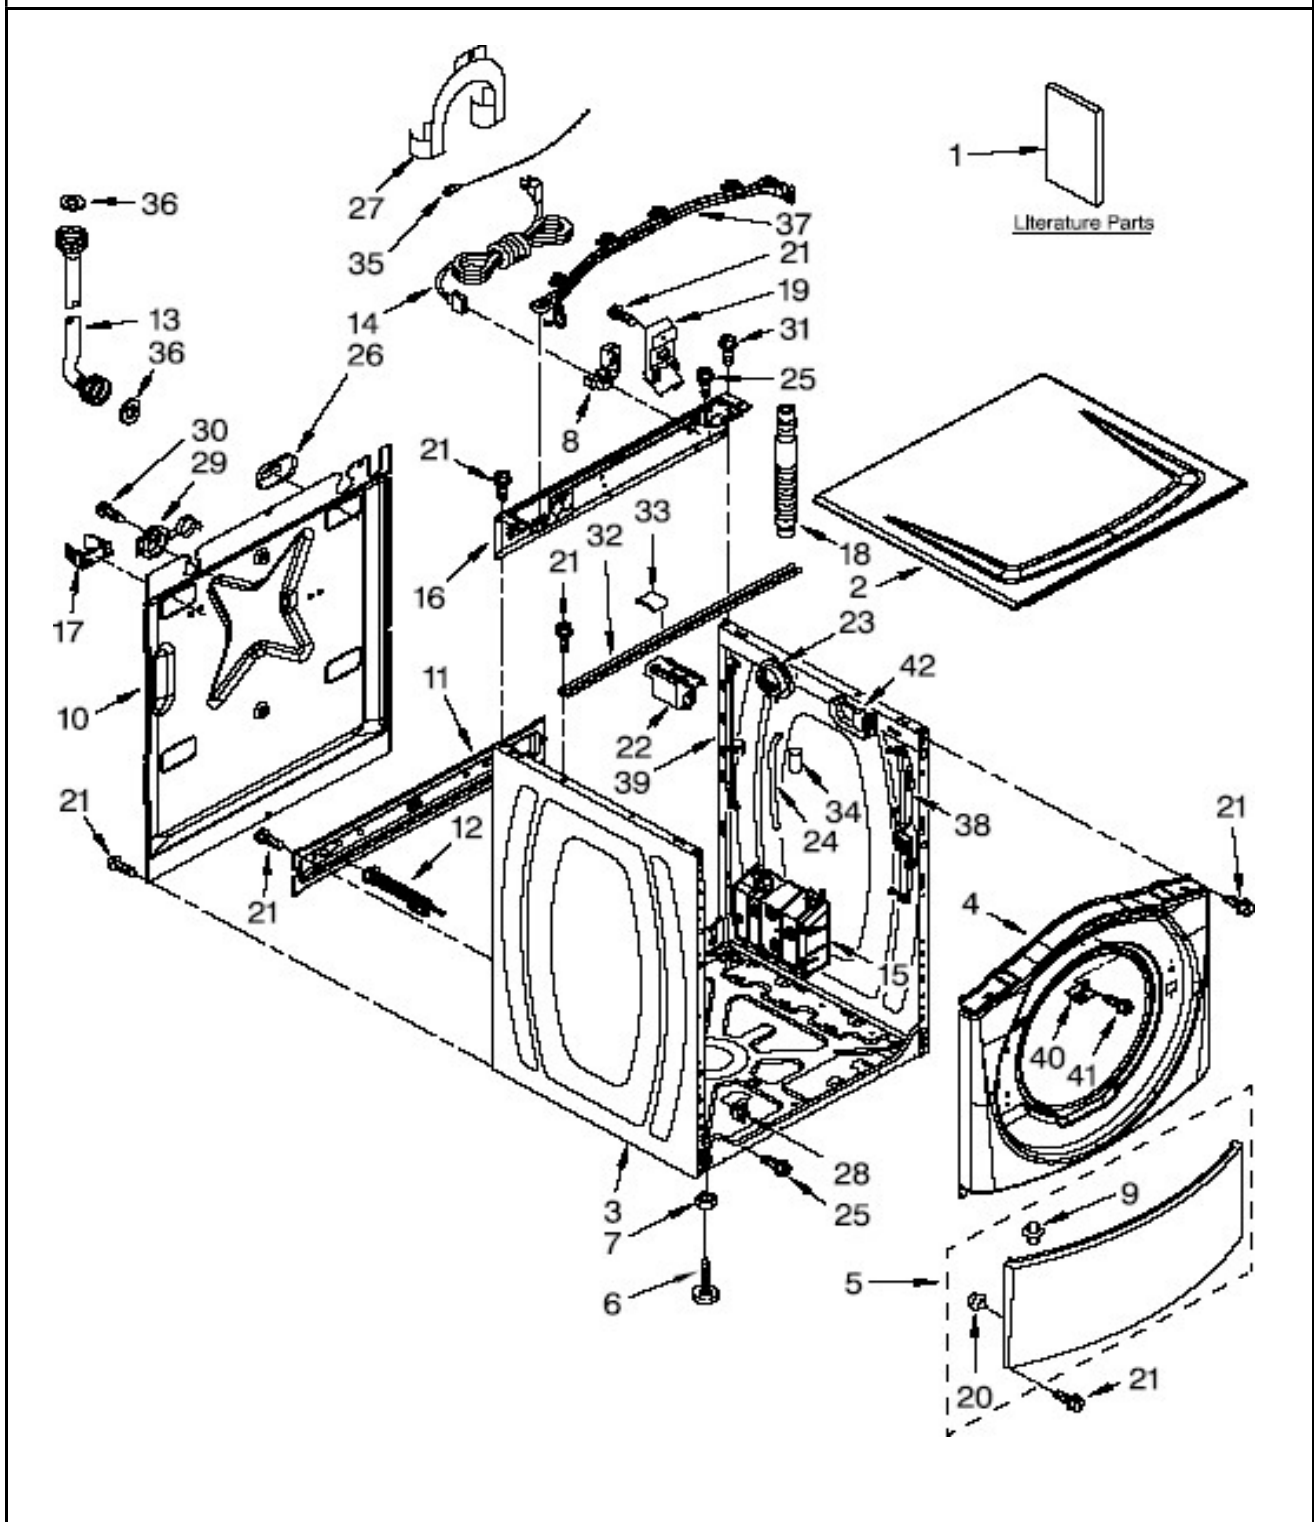

TOP AND CABINET PARTS

LAVADORA MFWW8500SR04

marca		Whirlpool	
Capacidad		13 Kgs.	
Color		Blanco Metalico	
TOP AND CABINET PARTS			
R e f	Descripción	C a n t	Numero de Parte
2	Top	1	8540716
3	Cabinet	1	W10201831
4	Panel, Front	1	8540572
5	Toe Panel	1	8540813
6	Foot, Leveling -4	4	W10121677
7	Nut, Lock -4	4	3359452
8	Strain Relief, Power Cord	1	W10110676
9	Rivet -2	2	8518891
10	Panel, Rear	1	8540580
11	Bracket, Transport	1	W10189657
12	Bolt, Shipping -4	4	8540199
13	Hose, Water Inlet blue coupler	1	W10194208
13	Hose, Water Inlet red coupler	1	8571378
14	Cord, Power	1	W10205499
15	Motor Control Unit	1	W10205342
16	Brace, Rear	1	W10161694
17	Clamp, Tube Transportation	1	8540093
18	Hose, Drain	1	W10114608
19	Retainer, Hose Outlet	1	8540607
20	Bumper -2	2	238614
21	Screw, 8-18 x 39576	1	W10015090
22	Filter, Interference	1	8540230
23	Switch, Pressure	1	W10163980
24	Hose, Pressure Switch	1	8540294
25	Screw, Grounding	1	8540479
26	Cover, Transport	1	8540268
27	U-Bend, Drain Hose	1	8540021
28	Microswitch -2	2	W10085220
29	Sleeve, Cord Support -2	2	8540728
31	Screw	1	8540329
32	Brace, Top (Includes Item 33)	1	8540721
33	Damper, Brace	1	8283273
34	Sleeve, Pressure Switch Hose	1	2161302
35	Cable Tie	1	3347868
36	Washer, Water Inlet Hose -4	4	16123A
37	Harness Channel, Top Rear	1	W10168548
38	Harness Channel, Side Front	1	W10168546
39	Harness Channel, Side Rear	1	W10168547
40	Bracket, Console Retainer	1	8540669
41	Screw	1	8533954
42	Bracket, Spring	1	8540644