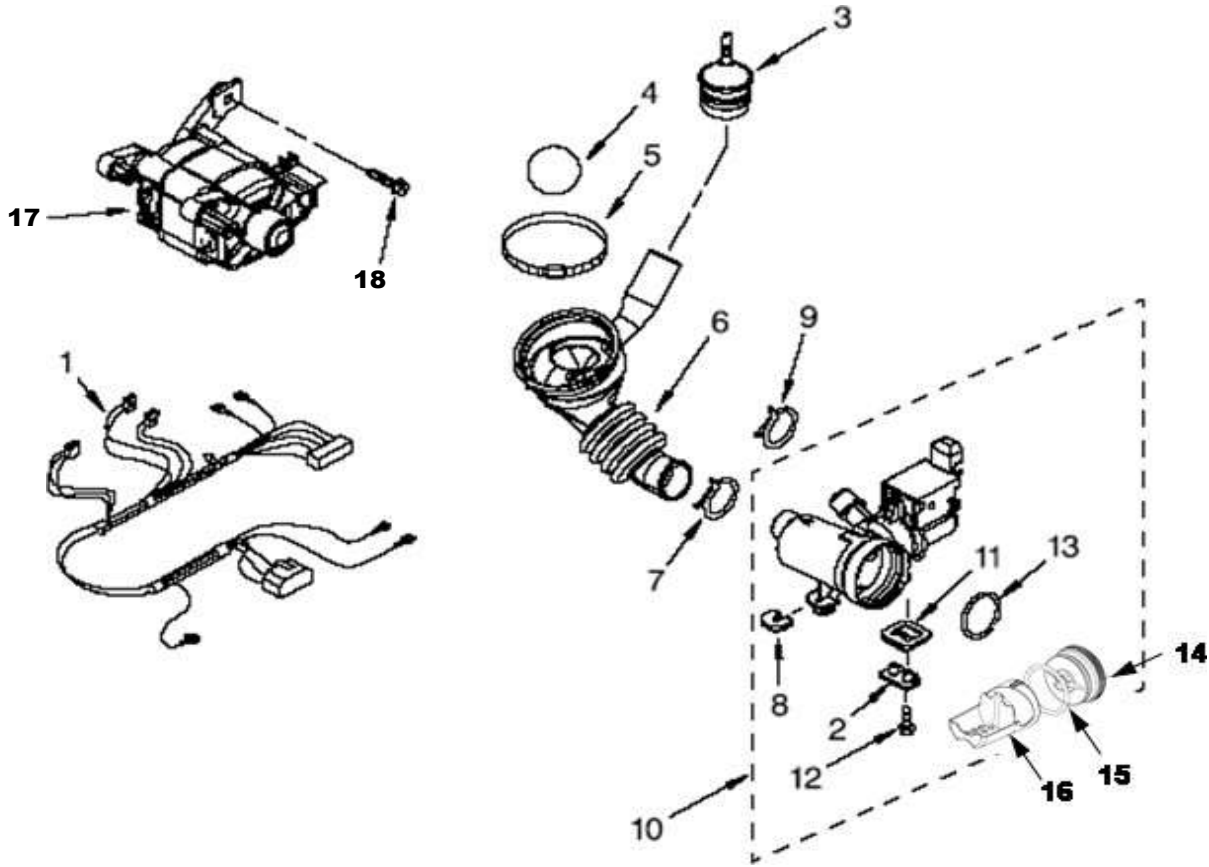

LAVADORA MFWW8500SR04

Color

Blanco Metalico

DISPENSER

LAVADORA MFWW8500SR04

Marca		Whirlpool	
Capacidad		13 Kgs.	
Color		Blanco Metalico	
DISPENSER			
R e f	Descripción	C a n t	Numero de Parte
1	Valve, Inlet	1	8540751
2	Hose, Valve To Dispenser	1	8540065
3	Clamp, Hose	1	370450
4	Screw	1	8540282
5	Nozzle, Inlet	1	8540042
6	Cam, Actuator	1	8540393
7	Lever, Water	1	8540394
8	Actuator	1	W10143587
9	Hook, Drawer	1	W10003170
10	Clamp, Hose	1	8281276
11	Connection, Lever	1	8540395
12	Dispenser	1	8540058
13	Nozzle, Distribution	1	8540053
14	Hose, Dispenser To Tub	1	8540063
15	Handle, Drawer	1	8574948
16	Medallion	1	W10117943
17	Drawer, Detergent	1	8540402
18	Cover, Detergent Drawer	1	8540399
19	Siphon, Bleach/Softener	1	8540429

LAVADORA MFWW8500SR04

Color

Blanco Metalico

PUMP AND MOTOR PARTS

LAVADORA MFWW8500SR04

Marca		Whirlpool	
Capacidad		13 Kgs.	
Color		Blanco Metalico	
PUMP AND MOTOR PARTS			
R e f	Descripción	C a n t	Numero de Parte
1	Harness, Motor	1	W10201879
2	Cap, Lock Foot	1	8540033
3	Air Trap	1	8540180
4	Ball	1	8540013
5	Clamp	1	8540008
6	Hose, Tub to Pump	1	8540012
8	Foot, Rubber	1	W10034820
9	Clamp, Hose	1	356138
10	Pump (Complete)	1	W10130913
11	Foot, Rubber (Lock)	1	W10034830
12	Screw, 10-16 x 1.25 -2	2	8533964
13	Seal, Filter Cap	1	8540025
14	Filter Cap	1	8540028
15	Seal, Filter Cap	1	8540025
16	Filter element	1	W10115555
17	Motor, Drive	1	W10171902
18	Bolt, Motor	1	8540134