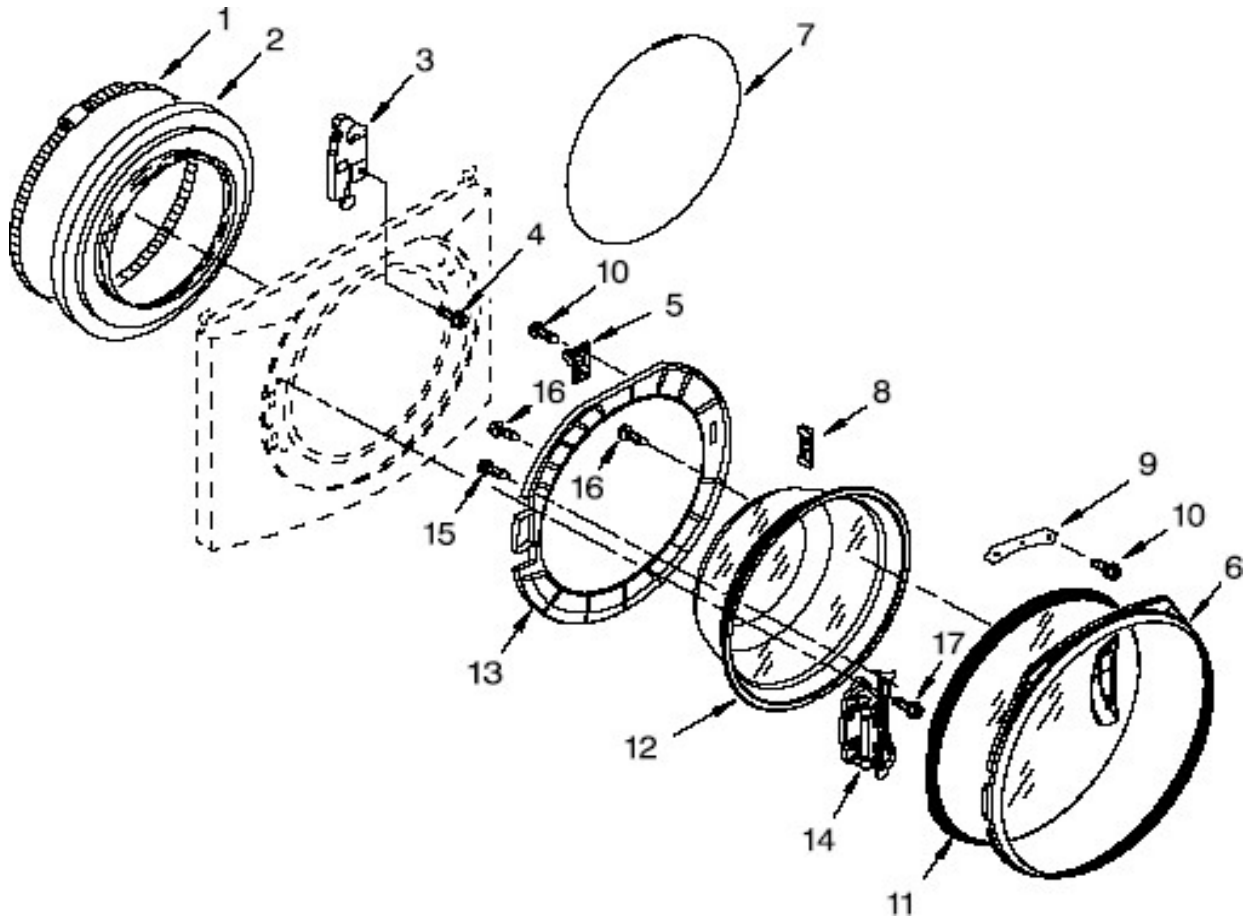

LAVADORA MFWW8500SR04

Color

Blanco Metalico

DOOR AND LATCH

LAVADORA MFWW8500SR04

Marca		Whirlpool	
Capacidad		13 Kgs.	
Color		Blanco Metalico	
DOOR AND LATCH			
R e f	Descripción	C a n t	Numero de Parte
1	Clamp, Bellow To Tub	1	8540108
2	Bellow	1	8540952
3	Lock, Door	1	W10253483
4	Screw	1	8540725
5	Hook, Door	1	8540221
6	Trim Ring, Outer Door	1	8540859
7	Clamp, Bellow To Front Panel	1	8540107
8	Clamp, Support	1	8540115
9	Clamp, Glass	1	8540114
10	Screw	1	8540513
11	Door Front Assembly	1	8540896
12	Glass, Door	1	W10112078
13	Frame, Door Back Support	1	W10138523
14	Hinge, Door	1	8540416
15	Screw	1	8540284
16	Screw	1	8540282
17	Screw	1	W10015090