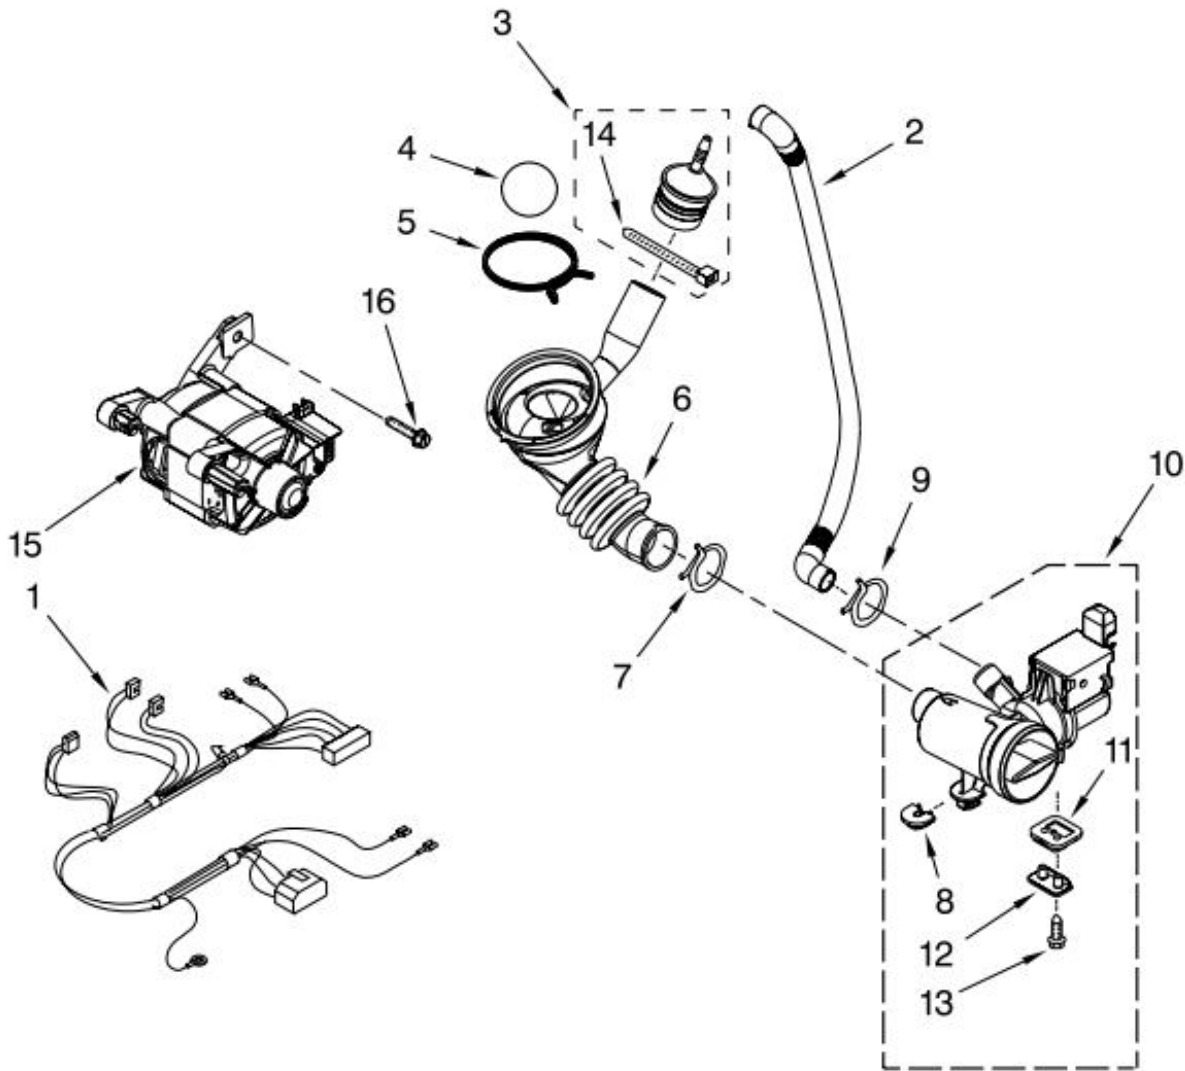

Lavadora Whirlpool MFW9150WW0

PUMP AND MOTOR PARTS

For Model: WFW9150WW00
(White)

Illus. No.	Part No.	DESCRIPTION
1	W10201879	Harness, Motor
2	W10272563	Hose, Drain (Inner)
3	W10405608	Air Trap
4	8540013	Ball
5	8181734	Clamp

Illus. No.	Part No.	DESCRIPTION
6	8540012	Hose, Tub to Pump
7	370448	Clamp
8	W10034820	Foot, Rubber (Slider)
9	W10245724	Clamp, Drain Hose
10	W10130913	Pump (Complete)

Illus. No.	Part No.	DESCRIPTION
11	W10034830	Foot, Rubber (Lock)
12	8540033	Cap, Lock Foot
13	8533964	Screw 10-16 x 1.25
14	2232071	Cable Tie
15	W10171902	Motor, Drive
16	8540134	Bolt, Motor