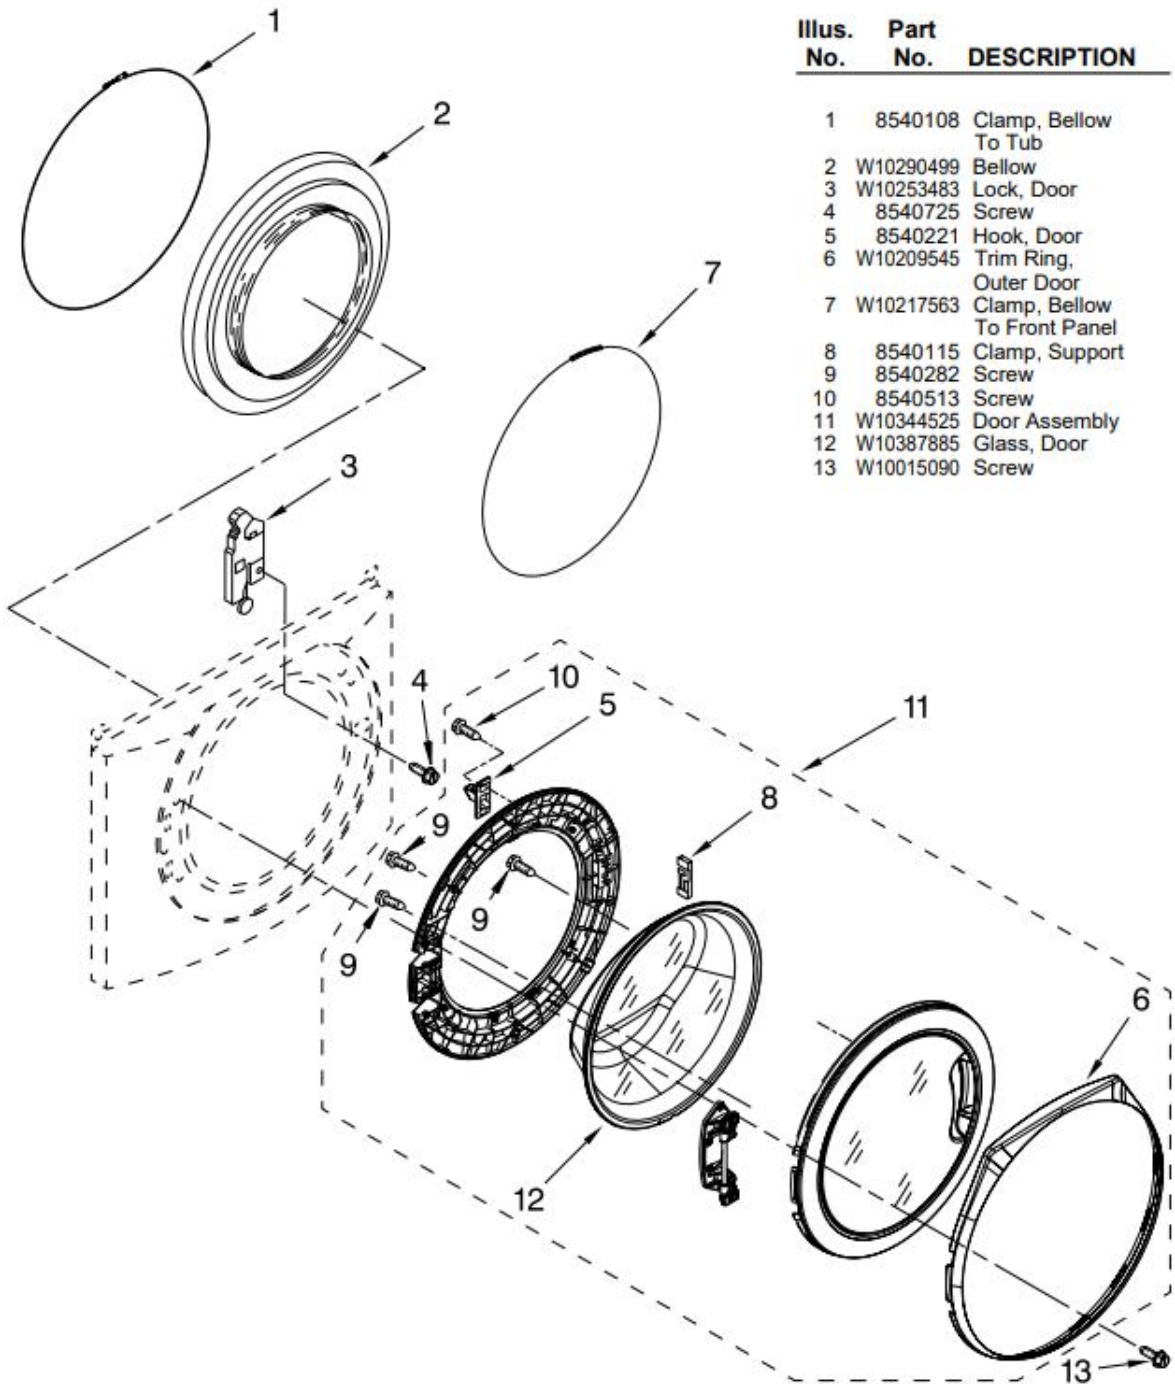

Lavadora Whirlpool MFW9150WW0

DOOR AND LATCH PARTS

For Model: WFW9150WW0
(White)

Illus. No.	Part No.	DESCRIPTION
1	8540108	Clamp, Bellow To Tub
2	W10290499	Bellow
3	W10253483	Lock, Door
4	8540725	Screw
5	8540221	Hook, Door
6	W10209545	Trim Ring, Outer Door
7	W10217563	Clamp, Bellow To Front Panel
8	8540115	Clamp, Support
9	8540282	Screw
10	8540513	Screw
11	W10344525	Door Assembly
12	W10387885	Glass, Door
13	W10015090	Screw