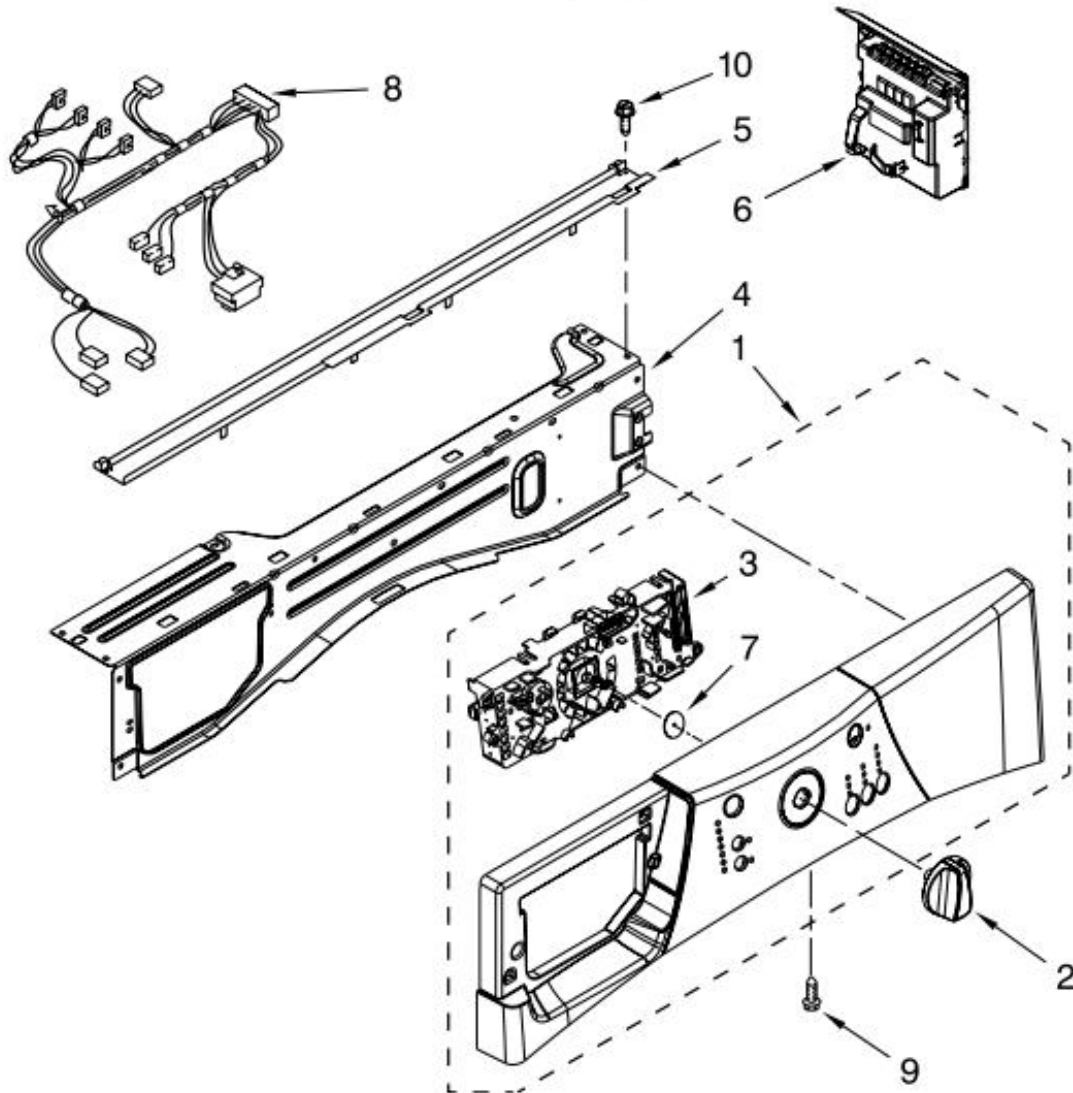

Lavadora Whirlpool MFW9150WW0

CONTROL PANEL PARTS

For Model: WFW9150WW00
(White)

Illus. Part
No. No. DESCRIPTION

1	W10325312	Console
2	W10236098	Knob, Control
3	W10212765	User Interface
4	W10240776	Brace, Top Front
5	8540839	Channel, Water
6	W10299978	Microcomputer, Machine Control
7	8572039	Seal, User Interface
8	W10232994	Harness, Wiring (Upper Main) (Includes Item 39 On Page 1)
9	8540282	Screw
10	W10015090	Screw, 8-18 x 5/8