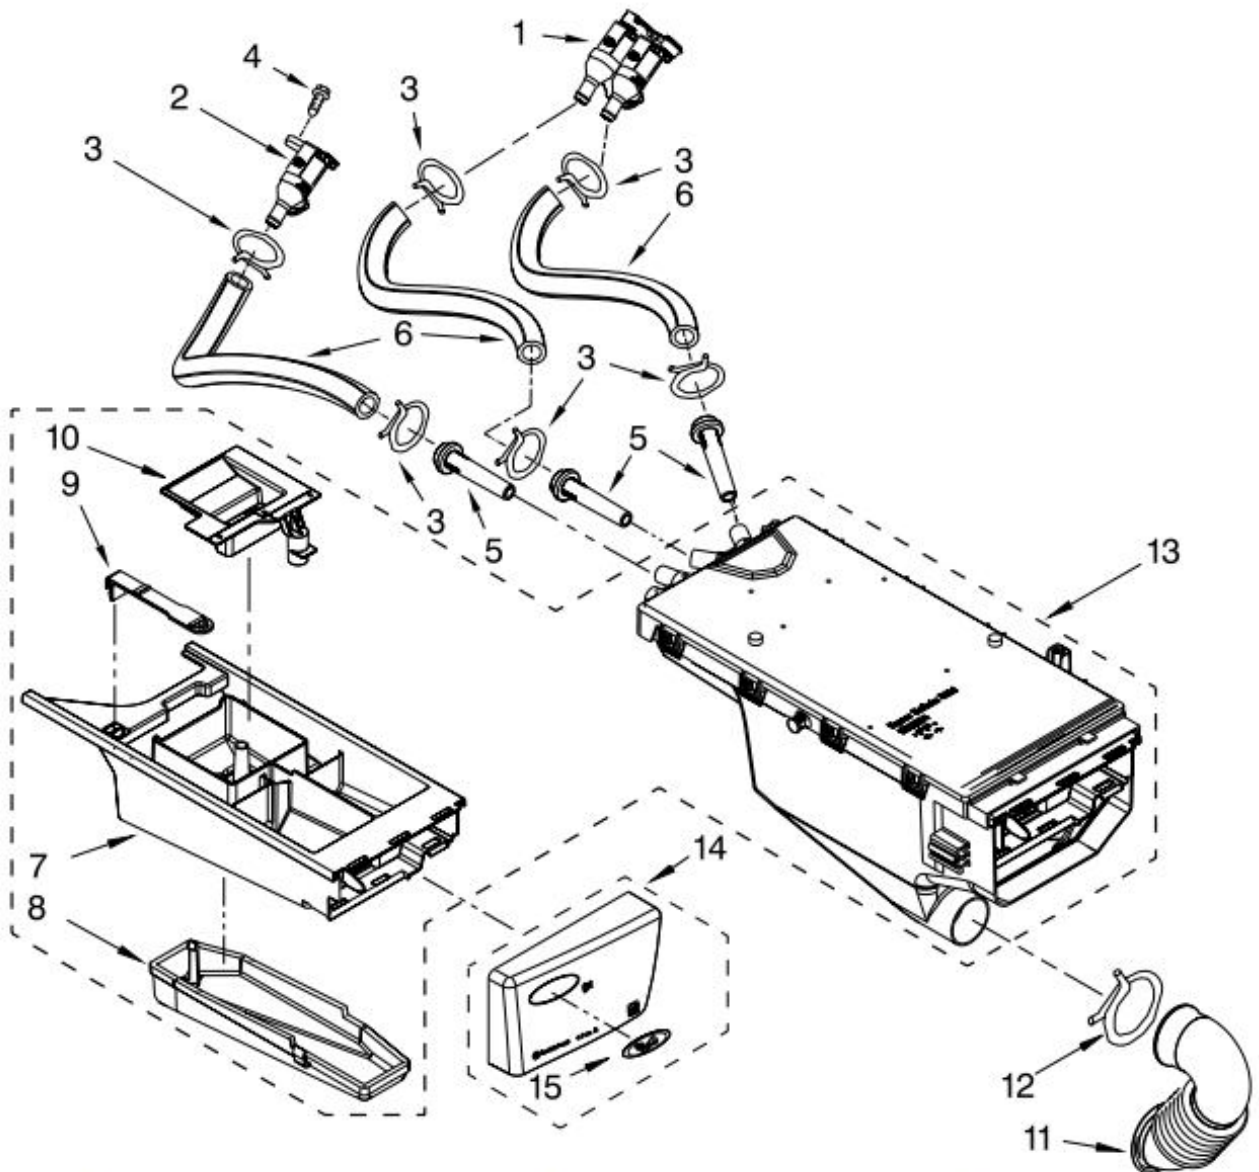

Lavadora Whirlpool MFW9150WW0

DISPENSER PARTS For Model: WFW9150WW00 (White)

Illus. No.	Part No.	DESCRIPTION
1	W10212596	Valve, Water Inlet (Double)
2	W10212598	Valve, Water Inlet (Single)
3	370450	Clamp, Hose
4	W10137456	Screw, Valve
5	8183181	Nozzle, Inlet
6	W10212611	Hose, Valve To Dispenser

Illus. No.	Part No.	DESCRIPTION
7	8540402	Drawer, Detergent
8	8540399	Cover, Detergent Drawer
9	W10003170	Hook, Drawer
10	8540429	Siphon, Bleach/Softener

Illus. No.	Part No.	DESCRIPTION
11	8540063	Hose, Dispenser To Tub
12	8281276	Clamp, Hose
13	W10212602	Dispenser, Complete
14	W10212806	Handle, Drawer
15	W10117943	Medallion