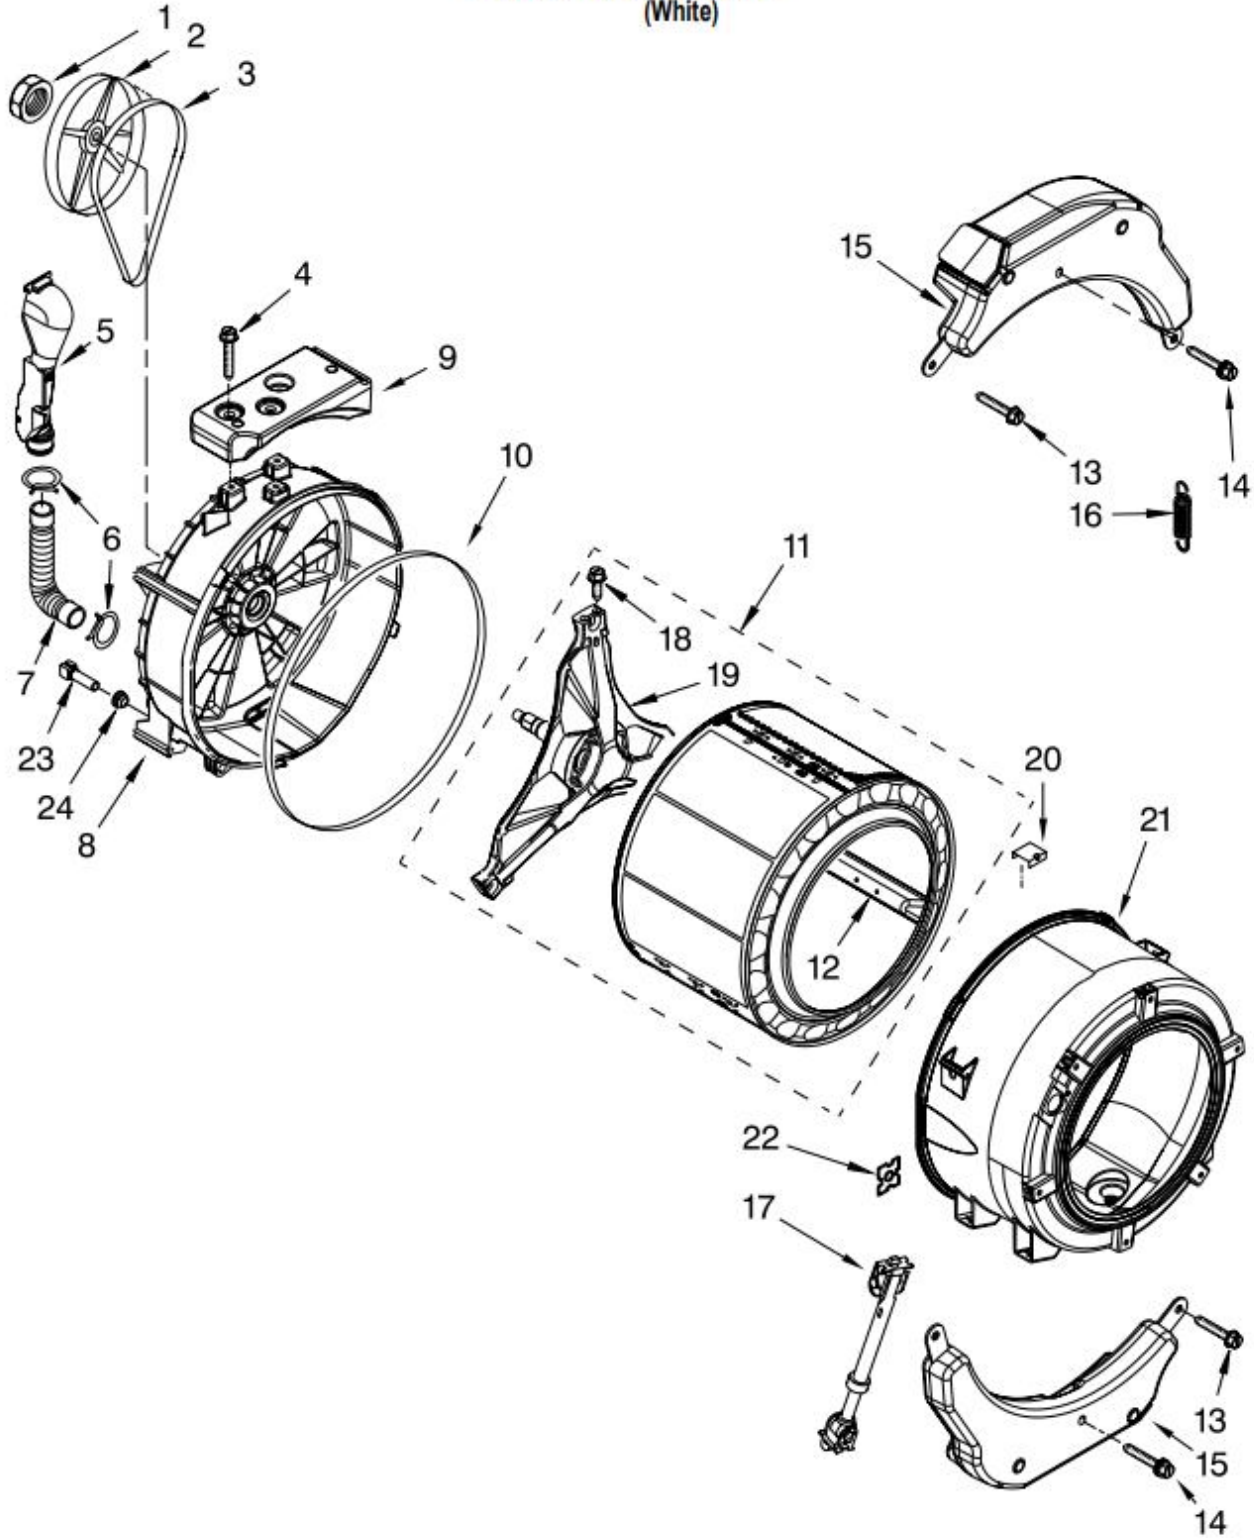

Lavadora Whirlpool MFW9150WW0

TUB AND BASKET PARTS For Model: WFW9150WW00 (White)

Lavadora Whirlpool MFW9150WW0

TUB AND BASKET PARTS

For Model: WFW9150WW00
(White)

Illus. No.	Part No.	DESCRIPTION
1	8533999	Nut, Pulley
2	8540088C	Pulley
3	8540101	Belt, Drive
4	W10246531	Screw, Rear Counterweight
5	W10142720	Pipe, Ventilation
6	8540010	Clamp, Vent Hose
7	8540019	Hose, Exhaust
8	W10200751	Tub, Rear (Includes Items 10 & 22)
9	W10200747	Counterweight, Rear
10	8540090	Gasket, Tub
11	W10202459	Basket, Complete
12	8540360	Baffle, Tub
13	W10094780	Bolt, Front Counterweight
14	W10259288	Bolt Assembly, Counterweight Center Hole
15	W10223198	Counterweight, Front
16	W10010360	Spring, Suspension (Set Of 2)
17	W10015830	Shock Absorber
18	8540382	Screw
19	W10202464	Crosspiece Asm
20	8540092	Clamp, Tub
21	W10289875	Tub, Front (Includes Items 10 & 22)
22	8540072	Nut, Push-In
23	W10176659	Negative Thermistor Control
24	8540766	Seal, Rubber