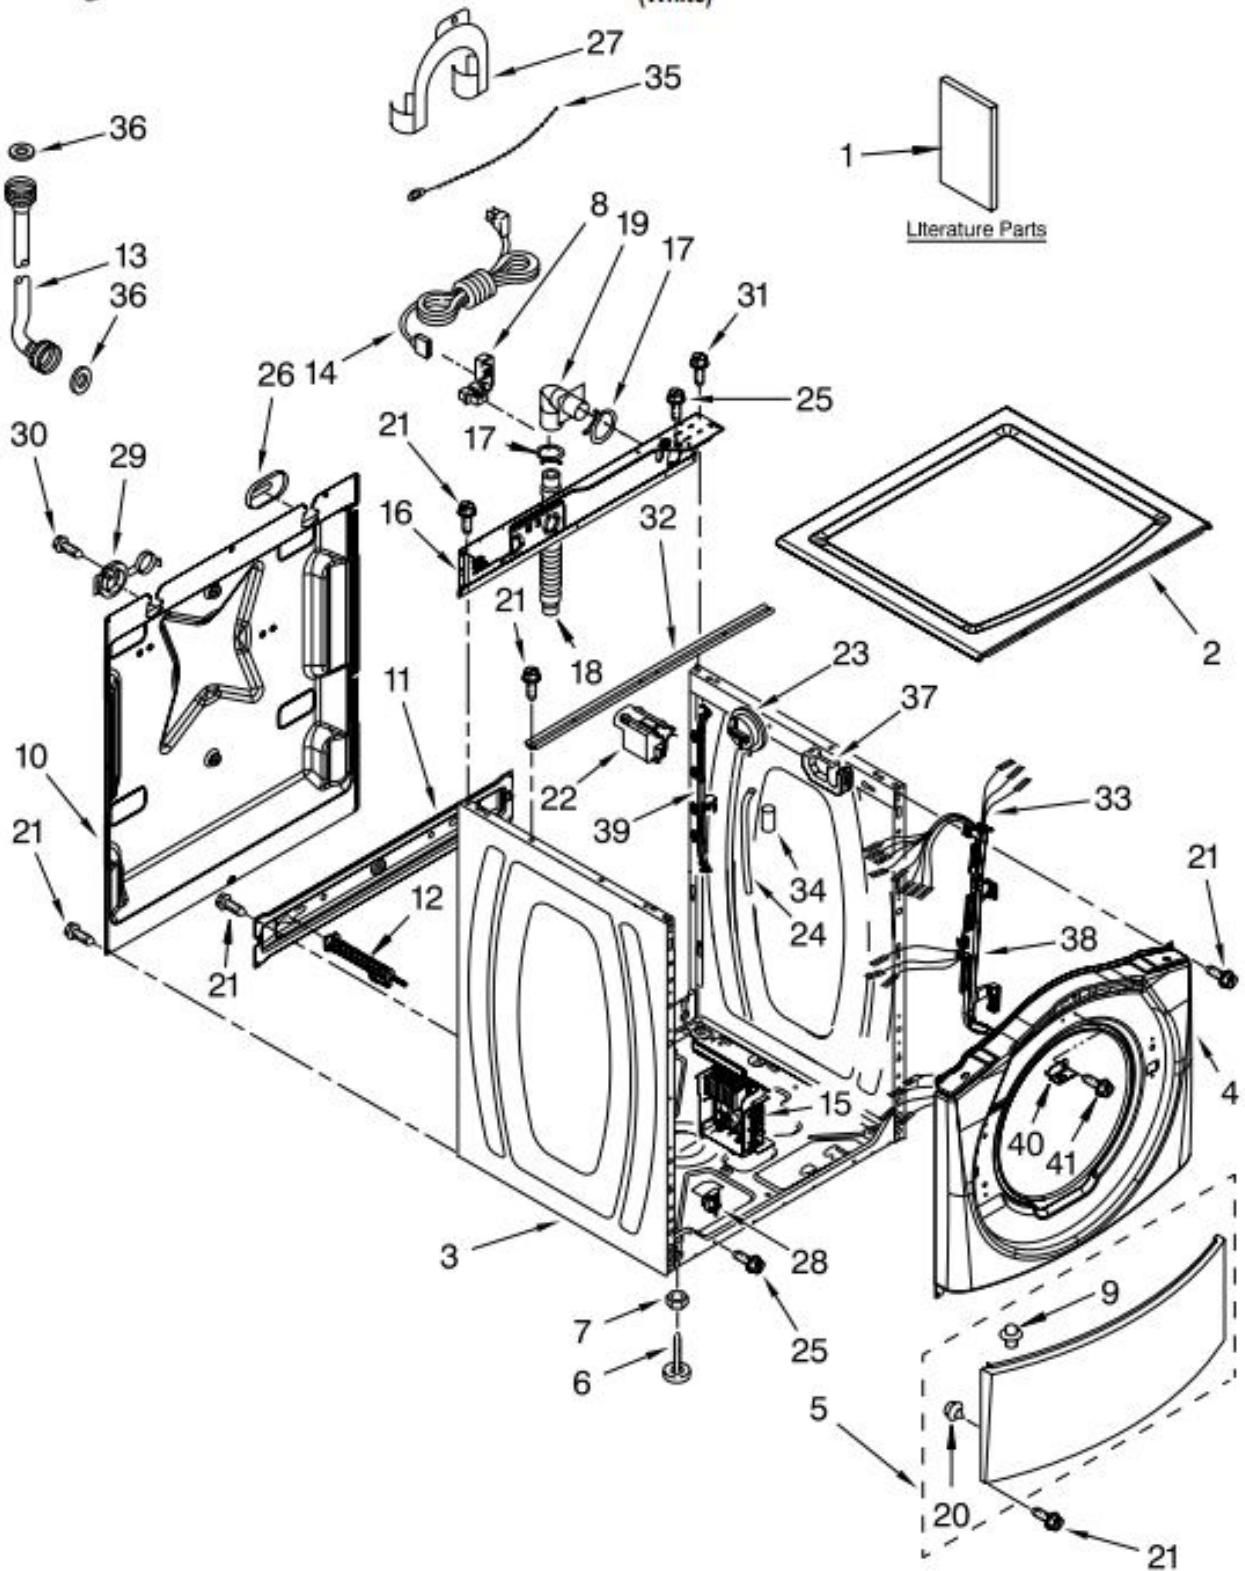

Lavadora Whirlpool MFW9150WW0

TOP AND CABINET PARTS

AUTOMATIC WASHER

For Model: WFW9150WW00
(White)

Lavadora Whirlpool MFW9150WW0

TOP AND CABINET PARTS

For Model: WFW9150WW0
(White)

Illus. No.	Part No.	DESCRIPTION
1		Literature Parts
	W10252714	Use & Care Guide
	W10252711	Tech Sheet
	W10252712	Energy Guide
2	W10303994	Top
3	W10245758	Cabinet
4	W10255250	Panel, Front
5	8540813	Toe Panel
6	W10245373	Foot, Leveling
7	3359452	Nut, Lock
8	W10110676	Strain Relief, Power Cord
9	8518891	Rivet
10	W10258341	Panel, Rear
11	W10189657	Brace, Transport
12	W10251449	Bolt, Shipping
13		Hose, Water Inlet
	W10194208	Cold Water
	8571378	Hot Water
14	W10205500	Cord, Power
15	W10289776	Motor Control Unit

Illus. No.	Part No.	DESCRIPTION
16	W10299495	Brace, Rear
17	356138	Clamp, Hose
18	W10281257	Hose, Drain (Outer)
19	W10003260	Connector, Drain Hose
20	238614	Bumper
21	W10015090	Screw, 8-18 x 5/8
22	W10339736	Filter, Interference
23	W10163980	Switch, Pressure
24	8540294	Hose, Pressure Switch
25	8540479	Screw, Grounding
26	8540268	Cover, Transport
27	8540021	U-Bend, Drain Hose
28	W10085220	Microswitch
29	8540728	Sleeve, Cord Support
30	8540727	Screw, 3 x 8 mm

Illus. No.	Part No.	DESCRIPTION
31	8540329	Screw
32	8540721	Brace, Top
33	W10239822	Harness, Wiring (Lower Main) (Includes Item 38)
34	2161302	Sleeve, Pressure Switch Hose
35	3347868	Cable Tie
36	3976300	Washer, Water Inlet Hose 1-1/16 x 5/8
37	8540644	Bracket-Suspension Spring
38	W10168546	Harness Channel, Side Front
39	W10168547	Harness Channel, Side Rear
40	8540669	Bracket, Console Retainer
41	8533954	Screw