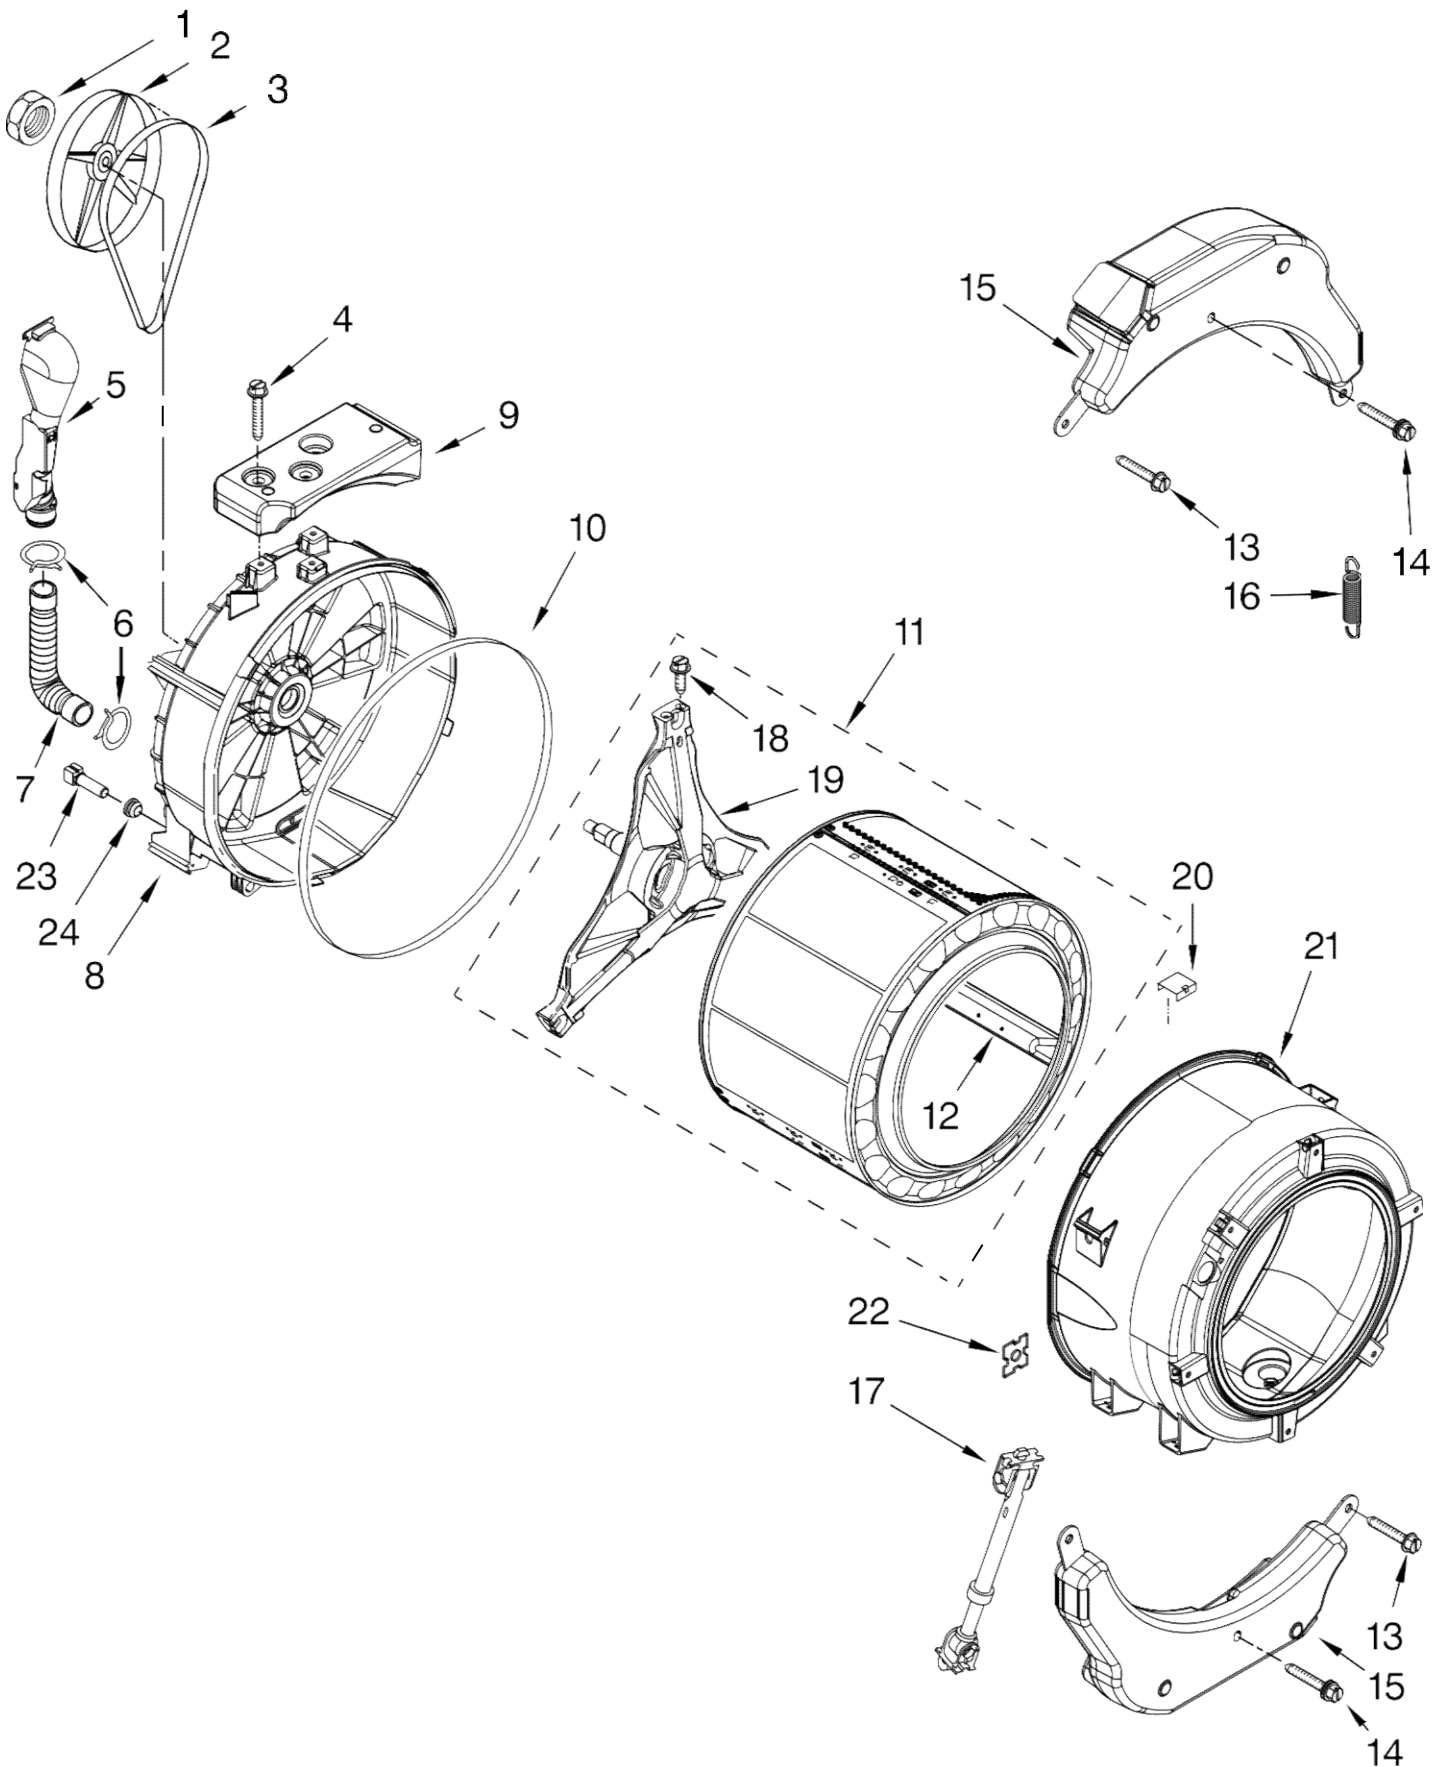

FOR ORDERING INFORMATION REFER TO PARTS PRICE LIST

Illus. No.	Part No.	DESCRIPTION
------------	----------	-------------

1	8540108	Clamp, Bellow To Tub
2	W10290499	Bellow
3	W10253483	Lock, Door
4	8540725	Screw
5	8540221	Hook, Door
6	W10209545	Trim Ring, Outer Door
7	W10217563	Clamp, Bellow To Front Panel
8	8540115	Clamp, Support
9	8540282	Screw
10	8540513	Screw
11	W10344525	Door Assembly
12	W10387885	Glass, Door
13	W10015090	Screw

FOR ORDERING INFORMATION REFER TO PARTS PRICE LIST

Illus. Part
No. No. DESCRIPTION

1	W10325312	Console
2	W10236098	Knob, Control
3	W10212765	User Interface
4	W10240776	Brace, Top Front
5	8540839	Channel, Water
6	W10299978	Microcomputer, Machine Control
7	8572039	Seal, User Interface
8	W10232994	Harness, Wiring (Upper Main) (Includes Item 39 On Page 1)
9	8540282	Screw
10	W10015090	Screw, 8-18 x 5/8

Illus. No.	Part No.	DESCRIPTION
1	W10212596	Valve, Water Inlet (Double)
2	W10212598	Valve, Water Inlet (Single)
3	370450	Clamp, Hose
4	W10137456	Screw, Valve
5	8183181	Nozzle, Inlet
6	W10212611	Hose, Valve To Dispenser

Lavadora Whirlpool MFW9150WW00

Illus. No.	Part No.	DESCRIPTION	Illus. No.	Part No.	DESCRIPTION	Illus. No.	Part No.	DESCRIPTION
1	W10201879	Harness, Motor	6	8540012	Hose, Tub to Pump	11	W10034830	Foot, Rubber (Lock)
2	W10272563	Hose, Drain (Inner)	7	370448	Clamp	12	8540033	Cap, Lock Foot
3	W10405608	Air Trap	8	W10034820	Foot, Rubber (Slider)	13	8533964	Screw 10-16 x 1.25
4	8540013	Ball	9	W10245724	Clamp, Drain Hose	14	2232071	Cable Tie
5	8181734	Clamp	10	W10130913	Pump (Complete)	15	W10171902	Motor, Drive
						16	8540134	Bolt, Motor