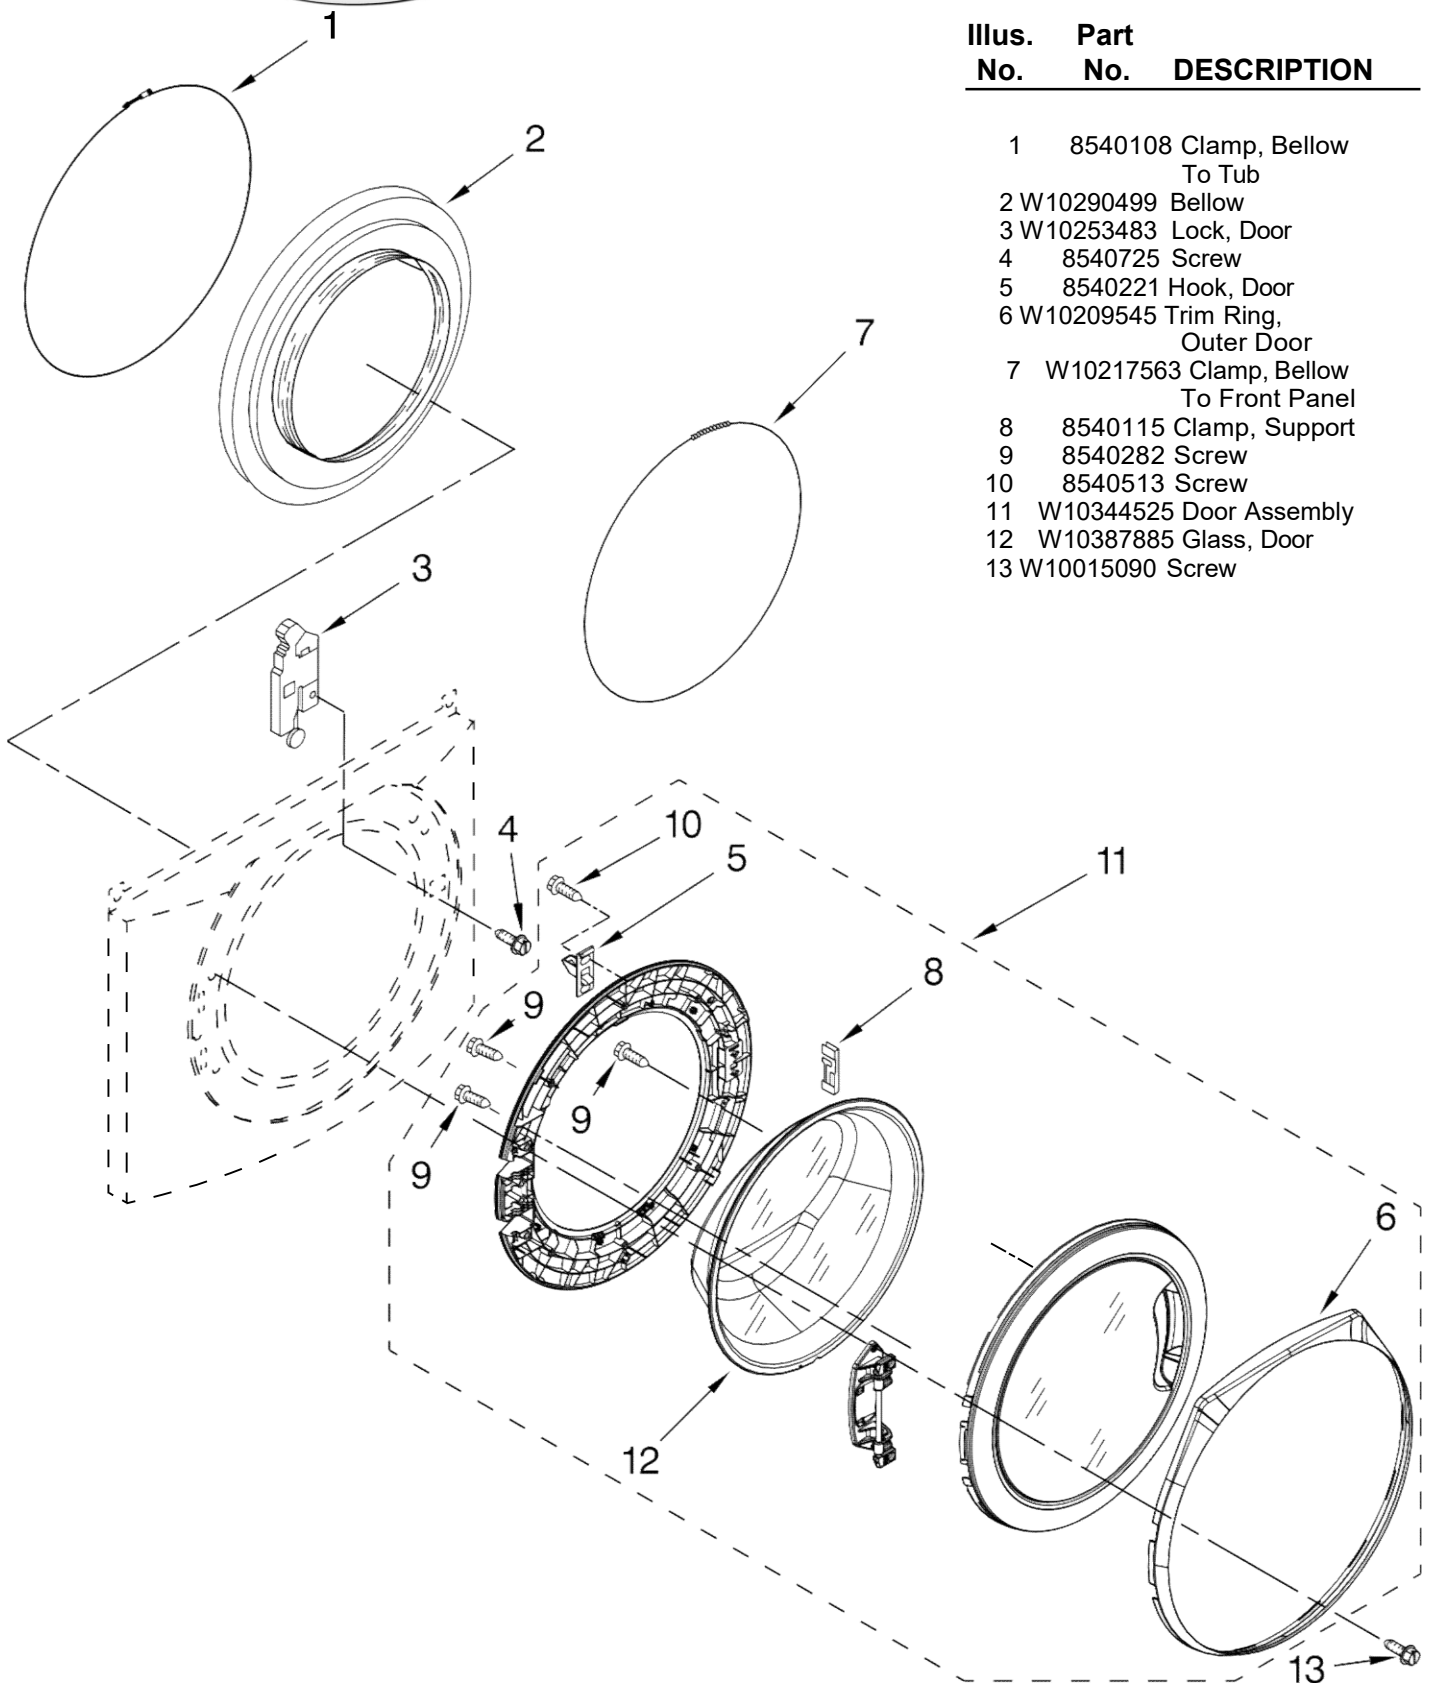

FOR ORDERING INFORMATION REFER TO PARTS PRICE LIST

Lavadora Whirlpool MFW9150WW00

Illus. No.	Part No.	DESCRIPTION	Illus. No.	Part No.	DESCRIPTION	Illus. No.	Part No.	DESCRIPTION
1		Literature Parts	16	W10299495	Brace, Rear	31	8540329	Screw
	W10252714	Use & Care Guide	17	356138	Clamp, Hose	32	8540721	Brace, Top
	W10252711	Tech Sheet	18	W10281257	Hose, Drain (Outer)	33	W10239822	Harness, Wiring (Lower Main) (Includes Item 38)
	W10252712	Energy Guide	19	W10003260	Connector, Drain Hose	34	2161302	Sleeve, Pressure Switch Hose
2	W10303994	Top	20	238614	Bumper	35	3347868	Cable Tie
3	W10245758	Cabinet	21	W10015090	Screw, 8-18 x 5/8	36	3976300	Washer, Water Inlet Hose 1-1/16 x 5/8
4	W10255250	Panel, Front	22	W10339736	Filter, Interference	37	8540644	Bracket-Suspension Spring
5	8540813	Toe Panel	23	W10163980	Switch, Pressure	38	W10168546	Harness Channel, Side Front
6	W10245373	Foot, Leveling	24	8540294	Hose, Pressure Switch	39	W10168547	Harness Channel, Side Rear
7	3359452	Nut, Lock	25	8540479	Screw, Grounding	40	8540669	Bracket, Console Retainer
8	W10110676	Strain Relief, Power Cord	26	8540268	Cover, Transport	41	8533954	Screw
9	8518891	Rivet	27	8540021	U-Bend, Drain Hose			
10	W10258341	Panel, Rear	28	W10085220	Microswitch			
11	W10189657	Brace, Transport	29	8540728	Sleeve, Cord Support			
12	W10251449	Bolt, Shipping	30	8540727	Screw, 3 x 8 mm			
13		Hose, Water Inlet						
	W10194208	Cold Water						
	8571378	Hot Water						
14	W10205500	Cord, Power						
15	W10289776	Motor Control Unit						

FOR ORDERING INFORMATION REFER TO PARTS PRICE LIST

Illus. No.	Part No.	DESCRIPTION
------------	----------	-------------

1	8540108	Clamp, Bellow To Tub
2	W10290499	Bellow
3	W10253483	Lock, Door
4	8540725	Screw
5	8540221	Hook, Door
6	W10209545	Trim Ring, Outer Door
7	W10217563	Clamp, Bellow To Front Panel
8	8540115	Clamp, Support
9	8540282	Screw
10	8540513	Screw
11	W10344525	Door Assembly
12	W10387885	Glass, Door
13	W10015090	Screw