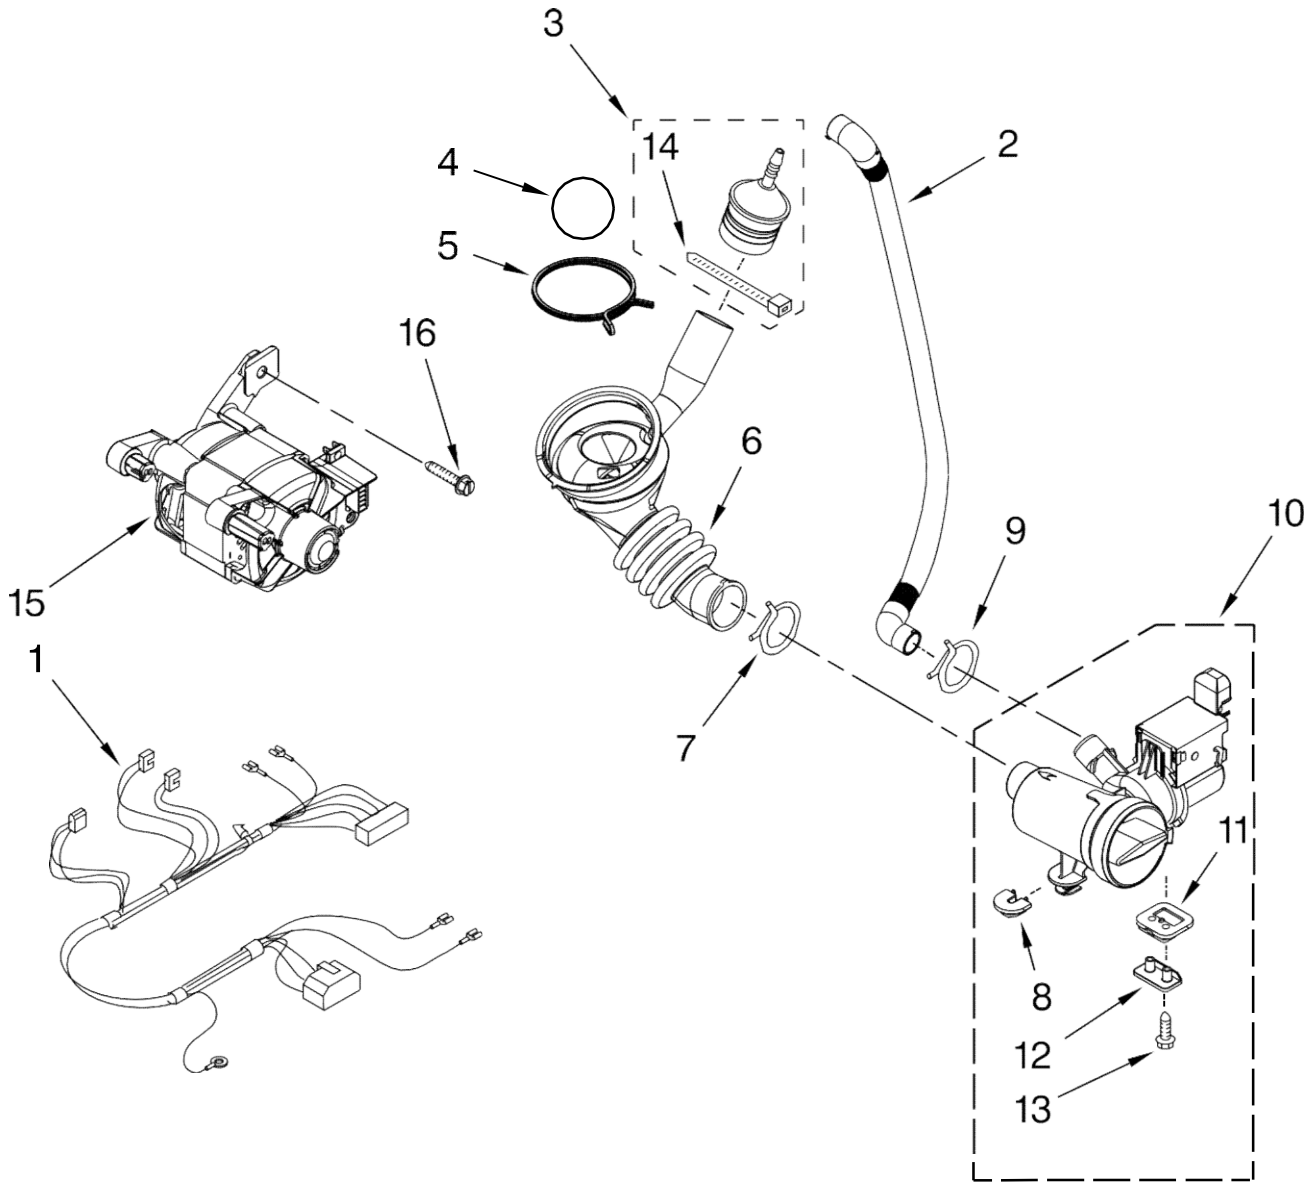

Lavadora Whirlpool MFW9150WW00

Illus. No.	Part No.	DESCRIPTION	Illus. No.	Part No.	DESCRIPTION	Illus. No.	Part No.	DESCRIPTION
1	W10201879	Harness, Motor	6	8540012	Hose, Tub to Pump	11	W10034830	Foot, Rubber (Lock)
2	W10272563	Hose, Drain (Inner)	7	370448	Clamp	12	8540033	Cap, Lock Foot
3	W10405608	Air Trap	8	W10034820	Foot, Rubber (Slider)	13	8533964	Screw 10-16 x 1.25
4	8540013	Ball	9	W10245724	Clamp, Drain Hose	14	2232071	Cable Tie
5	8181734	Clamp	10	W10130913	Pump (Complete)	15	W10171902	Motor, Drive
						16	8540134	Bolt, Motor