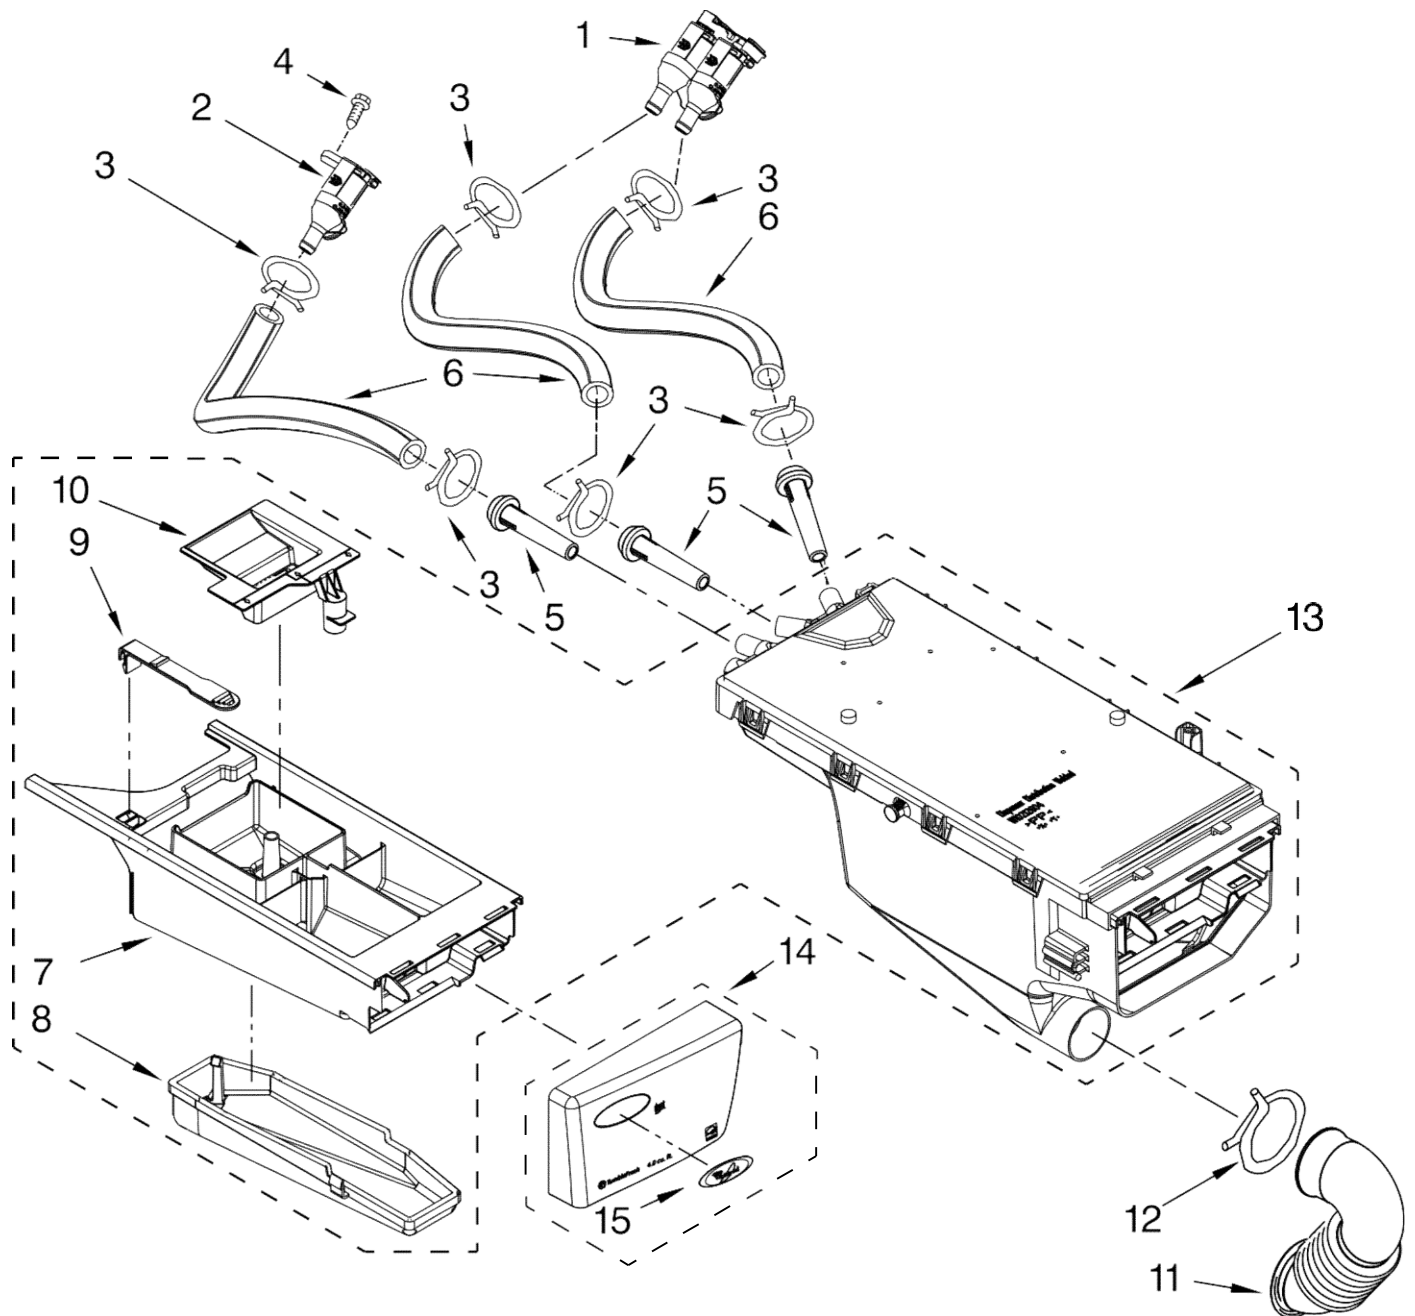

Illus. No.	Part No.	DESCRIPTION
1	W10212596	Valve, Water Inlet (Double)
2	W10212598	Valve, Water Inlet (Single)
3	370450	Clamp, Hose
4	W10137456	Screw, Valve
5	8183181	Nozzle, Inlet
6	W10212611	Hose, Valve To Dispenser

Illus. No.	Part No.	DESCRIPTION
7	8540402	Drawer, Detergent
8	8540399	Cover, Detergent Drawer
9	W10003170	Hook, Drawer
10	8540429	Siphon, Bleach/Softener

Illus. No.	Part No.	DESCRIPTION
11	8540063	Hose, Dispenser To Tub
12	8281276	Clamp, Hose
13	W10212602	Dispenser, Complete
14	W10212806	Handle, Drawer
15	W10117943	Medallion