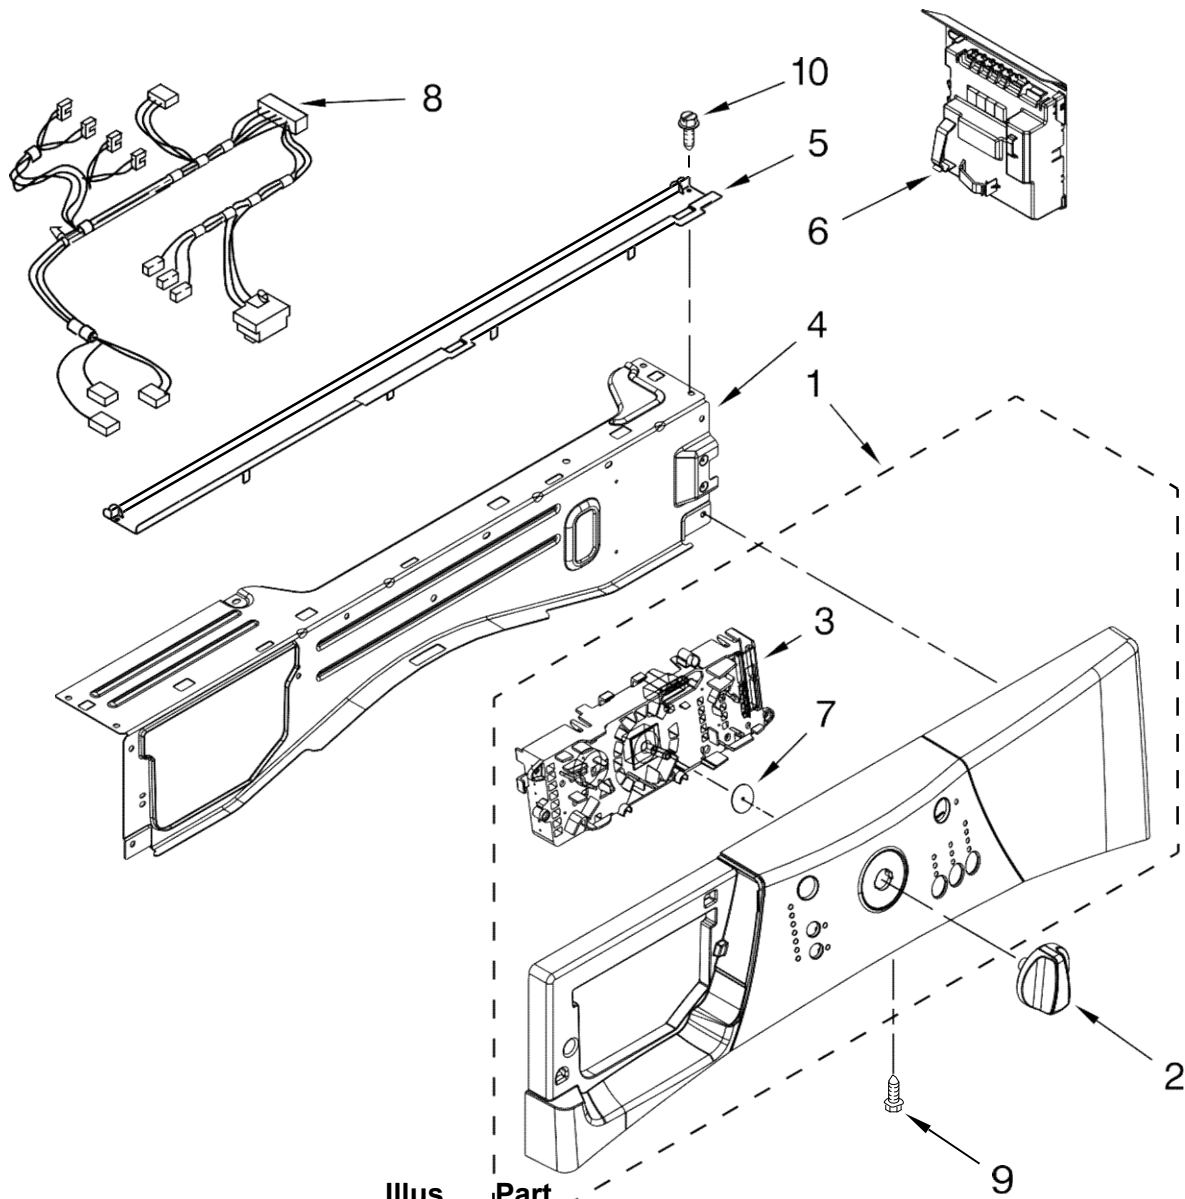

Illus. Part
No. No. DESCRIPTION

1	W10325312	Console
2	W10236098	Knob, Control
3	W10212765	User Interface
4	W10240776	Brace, Top Front
5	8540839	Channel, Water
6	W10299978	Microcomputer, Machine Control
7	8572039	Seal, User Interface
8	W10232994	Harness, Wiring (Upper Main) (Includes Item 39 On Page 1)
9	8540282	Screw
10	W10015090	Screw, 8-18 x 5/8