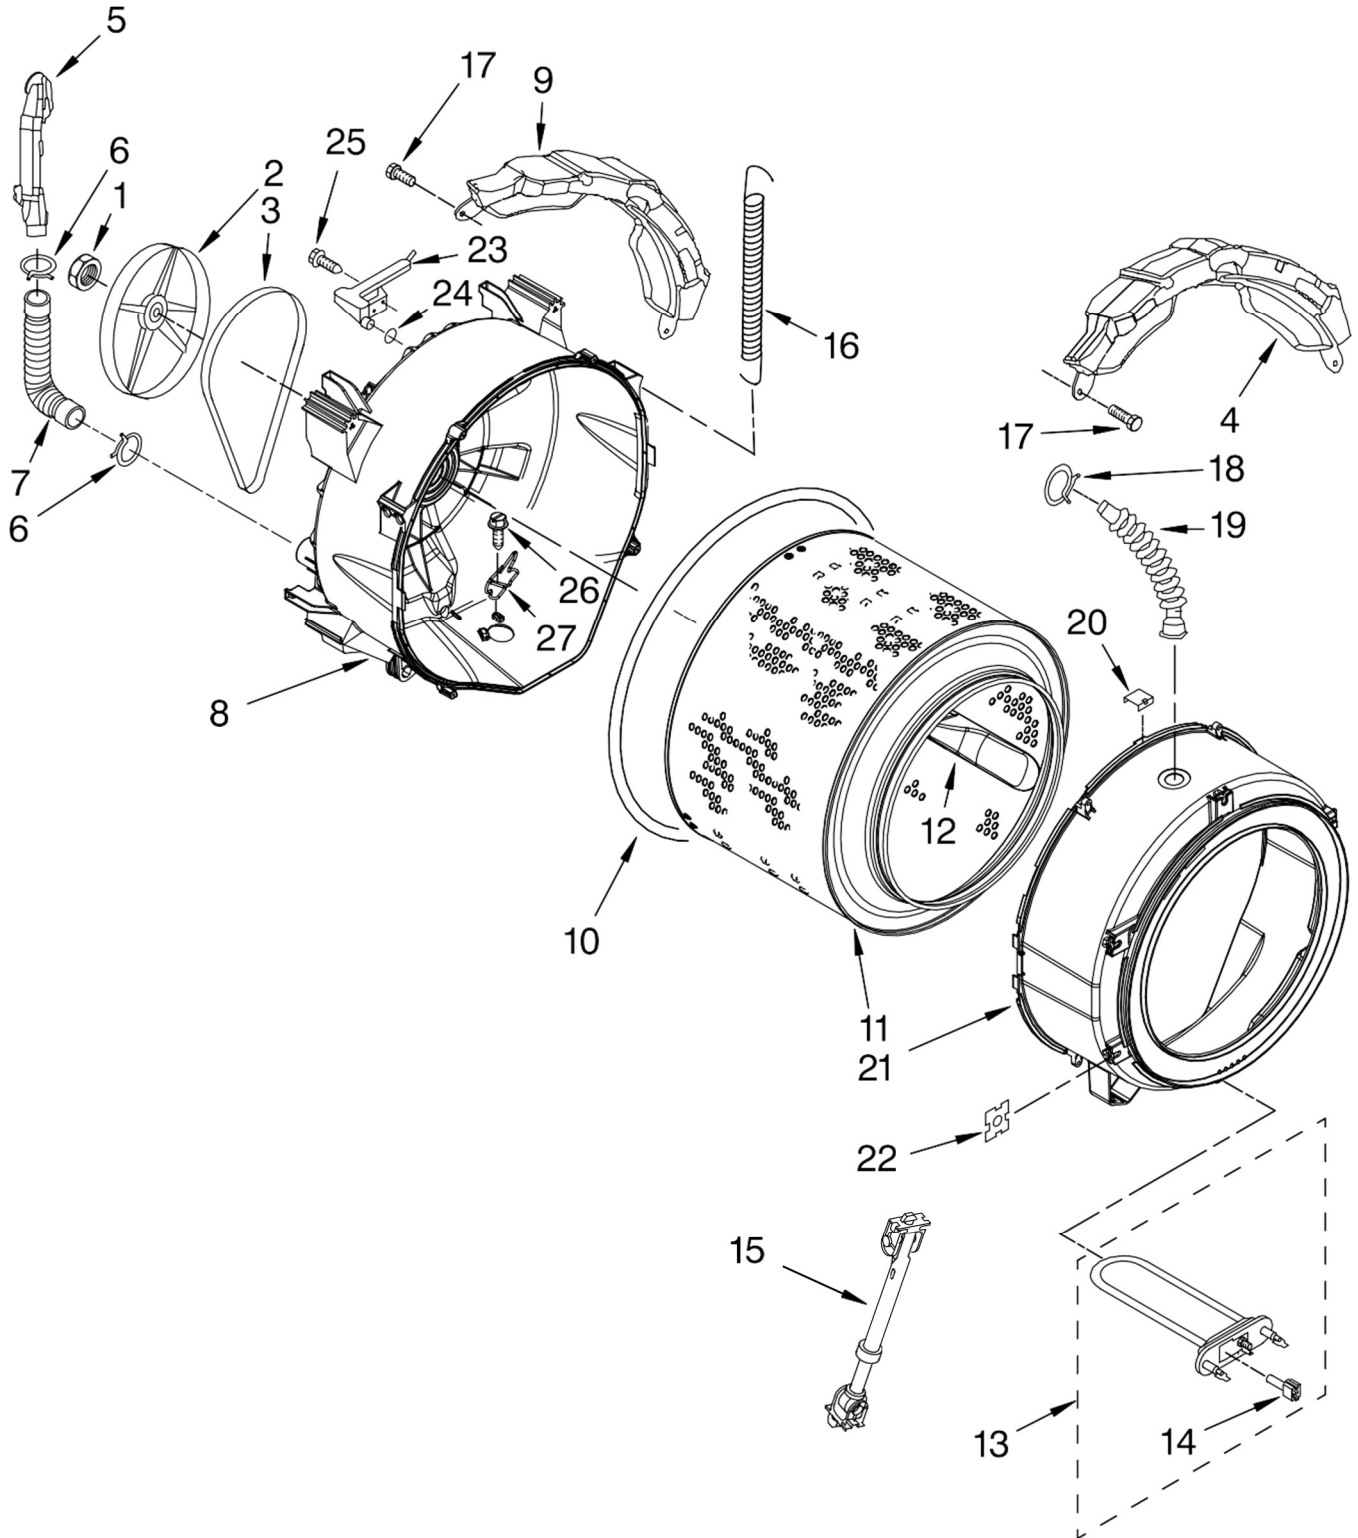

Illus. No.	Part No.	DESCRIPTION
1	8533999	Nut, Pulley
2	W10003730	Pulley
3	W10116915	Belt, Drive
4	W10008880	Counterweight, Front (2)
5	W10003500	Pipe, Ventilation
6	8540010	Clamp, Vent Hose
7	W10004330	Hose, Exhaust
8	W10004170	Tub, Rear (Includes Items 10, 22, 26 & 27)
9	W10008870	Counterweight, Rear
10	W10036350	Gasket, Tub
11	W10040480	Basket, Complete
12	W10002770	Baffle, Tub
13	8540323	Element, Heating
14	8540226	Negative Thermistor Control
15	W10015830	Shock Absorber
16	W10127411	Spring, Suspension (Set Of 2)
17	W10094780	Bolt, Counterweight Mtg.
18	3363365	Clamp, Hose
19	8540015	Hose, Exhaust
20	8540092	Clamp, Tub
21	W10004180	Tub, Front (Includes Items 10 & 22)
22	8540072	Nut, Push-In
23	W10003600	Air Trap
24	W10004270	O-Ring, Air Trap
25	8540513	Screw
26	8540880	Screw
27	W10015240	Bracket, Heating Element