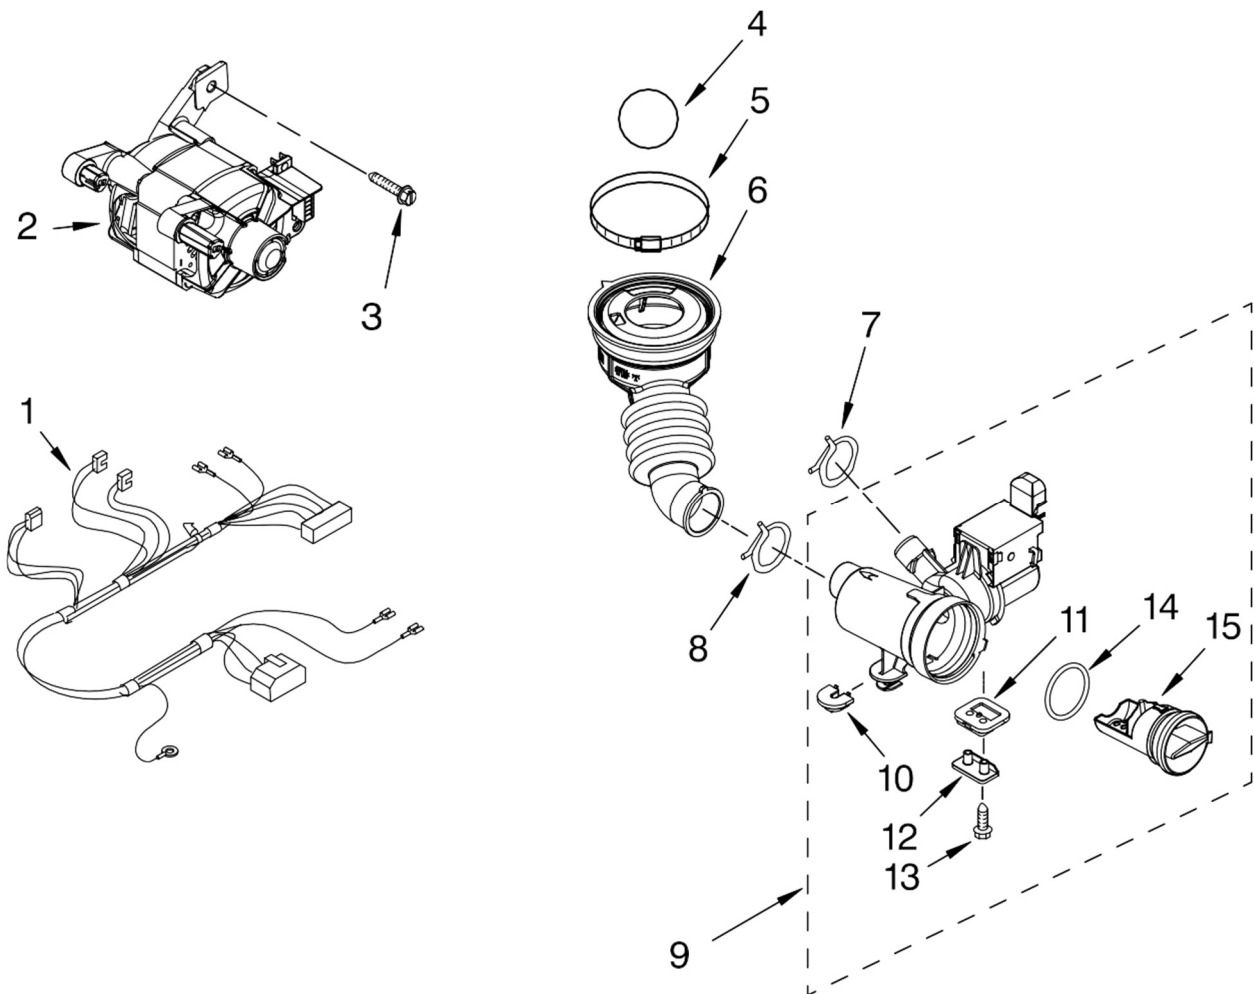

Illus. No.	Part No.	DESCRIPTION
1	W10100790	Clamp, Bellow To Tub
2	W10003800	Bellow
3	8540772	Lock, Door
4	W10003490	Clamp, Bellow To Front Panel
5	8540725	Screw
6	W10003390	Hook, Door
7	8540513	Screw
8	8540282	Screw
9	8540284	Screw
10	W10003390	Frame, Door Back Support
11	W10003430	Clamp, Support
12	W10003520	Glass, Door
13	W10005090	Hinge, Door
14	W10015090	Screw
15	W10003440	Clamp, Glass (2)
16	W10005220	Frame, Door Front Support
17	W10008990	Screen, Door
18	W10015680	Trim Ring, Outer Door (Includes Item 19)
19	W10121607	Pad, Door Handle

Illus. No.	Part No.	DESCRIPTION	Illus. No.	Part No.	DESCRIPTION	Illus. No.	Part No.	DESCRIPTION
1	8183228	Panel, Control	6	W10131378	Wheel, Detent (Service In Kit Only)	12	8183261	User Interface, Right
2	W10131368	Knob, Control (Includes Item 9)	7	W10131376	Ring, Knob Light (Includes Item 9)	13	8183254	Harness, Wiring (User Interface)
3	W10133927	Wheel, Detent Kit (Includes Item 9)	8	W10131381	Wheel, Encoder	14	W10015490	Microcomputer, Machine Control
4	W10131661	Wheel, Rast (2) (Service In Kit Only)	9	W10131382	Retainer, Snap	15	W10059240	Brace, Front Top
5	W10131377	Spring, Knob (2) (Service In Kit Only)	10	8183260	User Interface, Center	16	W10003700	Channel, Water
			11	8183177	Adapter, Encoder Wheel	17	W10015090	Screw, 8-18 x 5/8
						18	W10003450	Harness, Wiring (Upper Main)

Illus. No.	Part No.	DESCRIPTION
------------	----------	-------------

1	W10116561	Harness, Motor
2	W10004230	Motor, Drive
3	8540134	Bolt, Motor
4	W10003330	Ball
5	8540008	Clamp
6	W10003240	Hose, Tub to Pump