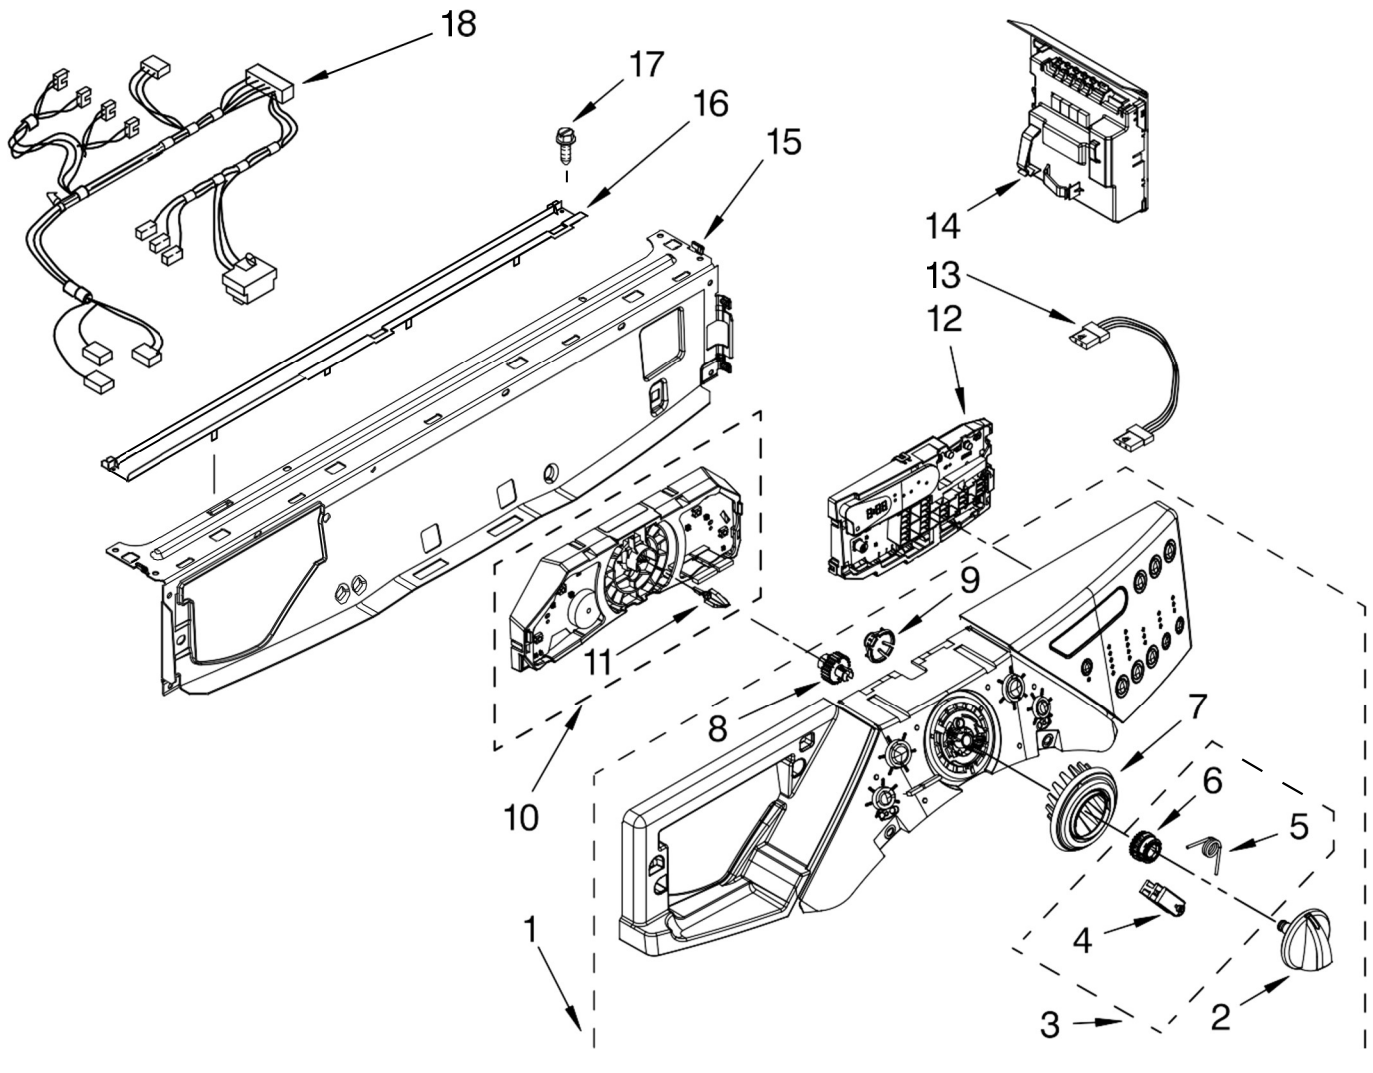

Illus. No.	Part No.	DESCRIPTION	Illus. No.	Part No.	DESCRIPTION	Illus. No.	Part No.	DESCRIPTION
1	8183228	Panel, Control	6	W10131378	Wheel, Detent (Service In Kit Only)	12	8183261	User Interface, Right
2	W10131368	Knob, Control (Includes Item 9)	7	W10131376	Ring, Knob Light (Includes Item 9)	13	8183254	Harness, Wiring (User Interface)
3	W10133927	Wheel, Detent Kit (Includes Item 9)	8	W10131381	Wheel, Encoder	14	W10015490	Microcomputer, Machine Control
4	W10131661	Wheel, Rast (2) (Service In Kit Only)	9	W10131382	Retainer, Snap	15	W10059240	Brace, Front Top
5	W10131377	Spring, Knob (2) (Service In Kit Only)	10	8183260	User Interface, Center	16	W10003700	Channel, Water
			11	8183177	Adapter, Encoder Wheel	17	W10015090	Screw, 8-18 x 5/8
						18	W10003450	Harness, Wiring (Upper Main)