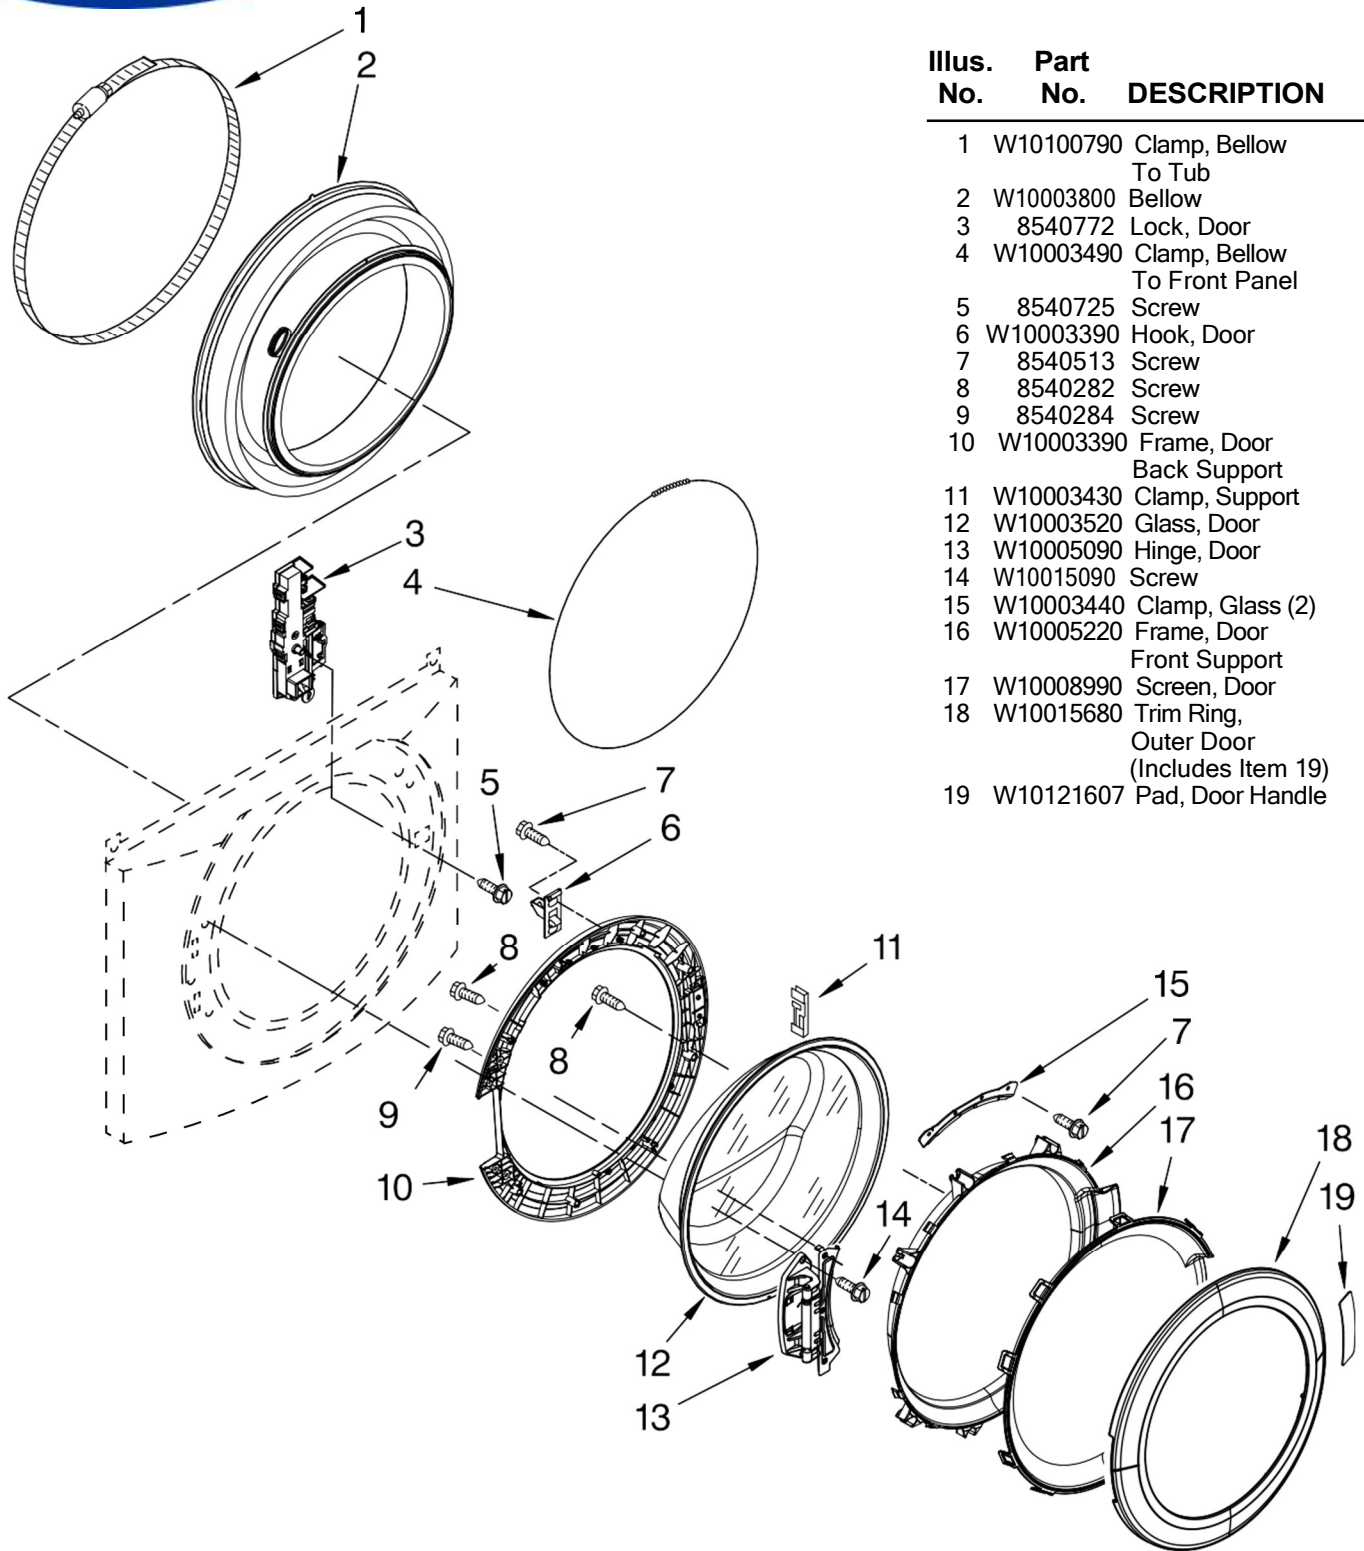

Illus. No.	Part No.	DESCRIPTION
1	W10100790	Clamp, Bellow To Tub
2	W10003800	Bellow
3	8540772	Lock, Door
4	W10003490	Clamp, Bellow To Front Panel
5	8540725	Screw
6	W10003390	Hook, Door
7	8540513	Screw
8	8540282	Screw
9	8540284	Screw
10	W10003390	Frame, Door Back Support
11	W10003430	Clamp, Support
12	W10003520	Glass, Door
13	W10005090	Hinge, Door
14	W10015090	Screw
15	W10003440	Clamp, Glass (2)
16	W10005220	Frame, Door Front Support
17	W10008990	Screen, Door
18	W10015680	Trim Ring, Outer Door (Includes Item 19)
19	W10121607	Pad, Door Handle