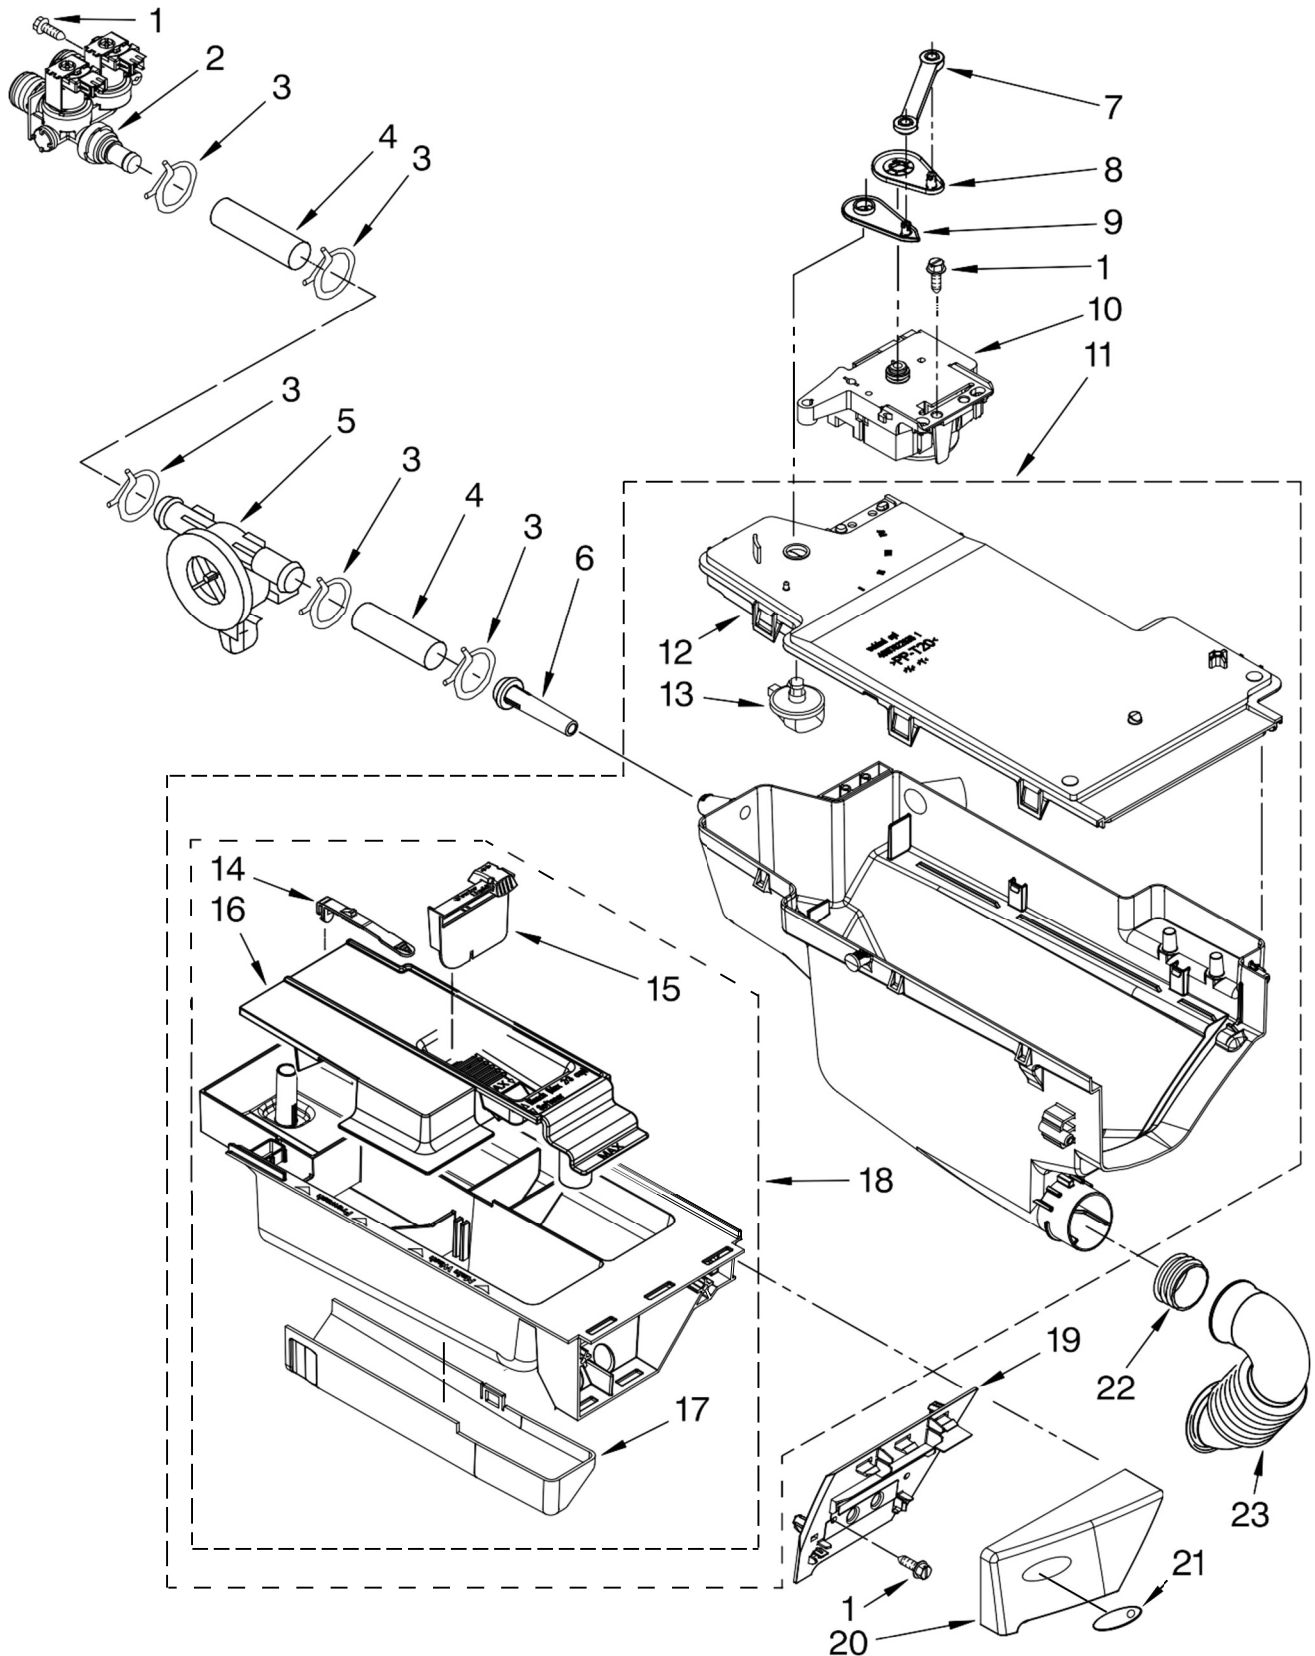

Illus. No.	Part No.	DESCRIPTION
1	8540282	Screw
2	8540751	Valve, Water Inlet
3	370450	Clamp, Hose
4	W10003220	Hose, Flowmeter And Valve
5	W10110225	Flowmeter
6	8540042	Nozzle, Inlet
7	W10003830	Lever, Connection
8	W10003190	Cam, Actuator
9	W10003180	Lever, Water Distribution
10	W10065190	Actuator
11	W10074160	Dispenser, Complete (Includes Item 9)
12	W10005080	Plate, Distribution
13	W10003110	Nozzle, Distribution
14	W10003170	Hook, Drawer
15	W10015200	Separator, With Selection Slider
16	W10003150	Syphon, Bleach/Softener
17	W10003140	Cover, Detergent Drawer
18	W10015190	Drawer, Detergent (Complete)
19	8183238	Bracket, Handle Fixation
20	8183234	Handle, Drawer (Includes Items 19 & 21)
21	8183253	Medallion
22	W10003360	Seal
23	W10005300	Tube, Dispenser To Bellow