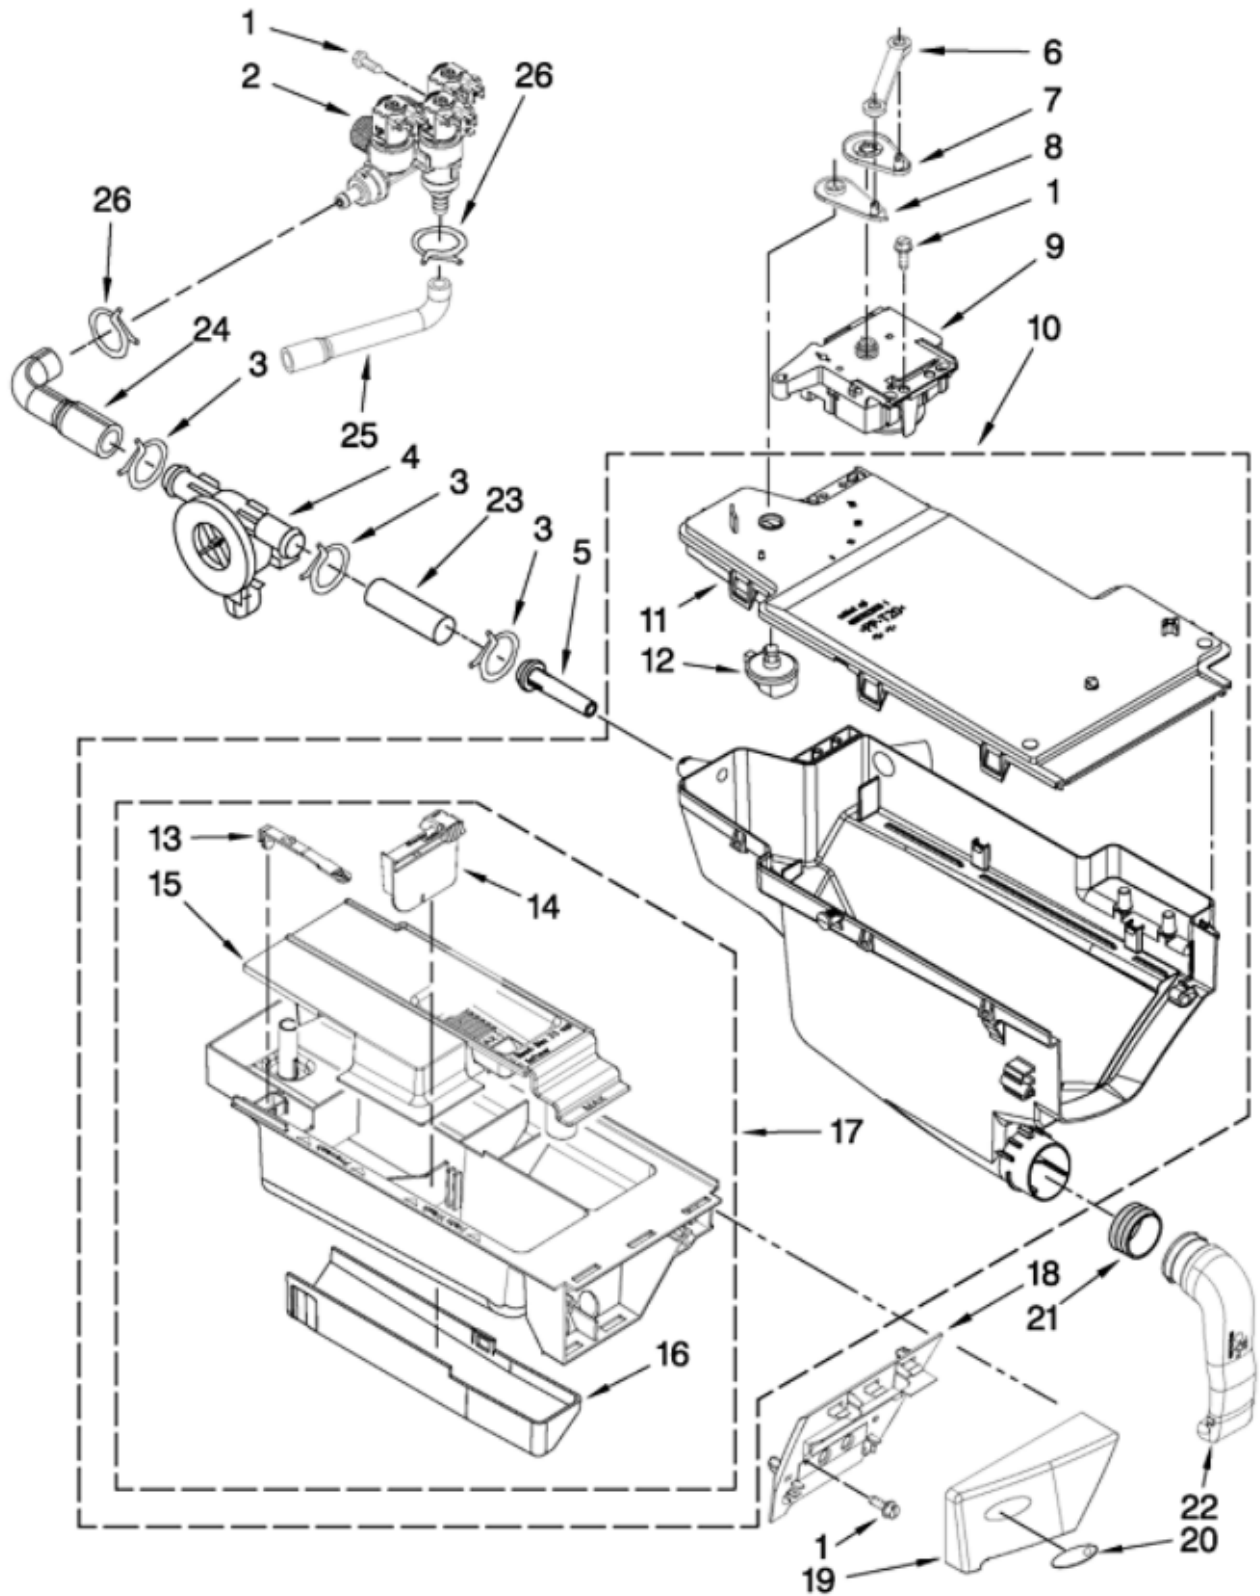

Distribuidor Autorizado

SurteRápido.com

Venta de Refacciones
Electrodomesticas

LAVADORA MFWW9550WR00

Distribuidor Autorizado

SurteRápido.com

Venta de Refacciones
Electrodomesticas

LAVADORA MFWW9550WR00

Guía	N.P.	Descripción
1	WP8540282	WASHER SCREW
2	WPW10247305	WASHER WATER INLET VALVE
3	WP596669	CLAMP
4	W10110225	WASHER INLET FLOW METER
5	WP8183181	NOZZLE
6	WP8183183	LEVER
7	WP8183184	CAM
8	WPW10161052	LEVER
9	W10163975	SWITCH
10	W10074160	DISPENSER
11	W10005080	PLATE
12	WP8181712	NOZZLE
13	WP8181721	RETAINER
14	WPW10121596	DIVIDER
15	W10121598	DISPENSER
16	W10003140	WASHER DISPENSER DRAWER LOWER COVER
17	WPW10015190	WASHER DISPENSER DRAWER ASSEMBLY
18	WPW10156617	BRACKET
19	W10251583	HANDLE
19A	W10251281	HANDLE
19B	W10221725	HANDLE
20	3400981	MEDALLION
21	WP8181747	SEAL
22	WPW10005300	WASHER DISPENSER HOSE
23	8183180	WASHER DISPENSER DRAWER INLET NOZZLE HOSE
24	8183182	WASHER DISPENSER INLET HOSE
25	WP8181710	HOSE
26	WP489503	CLAMP