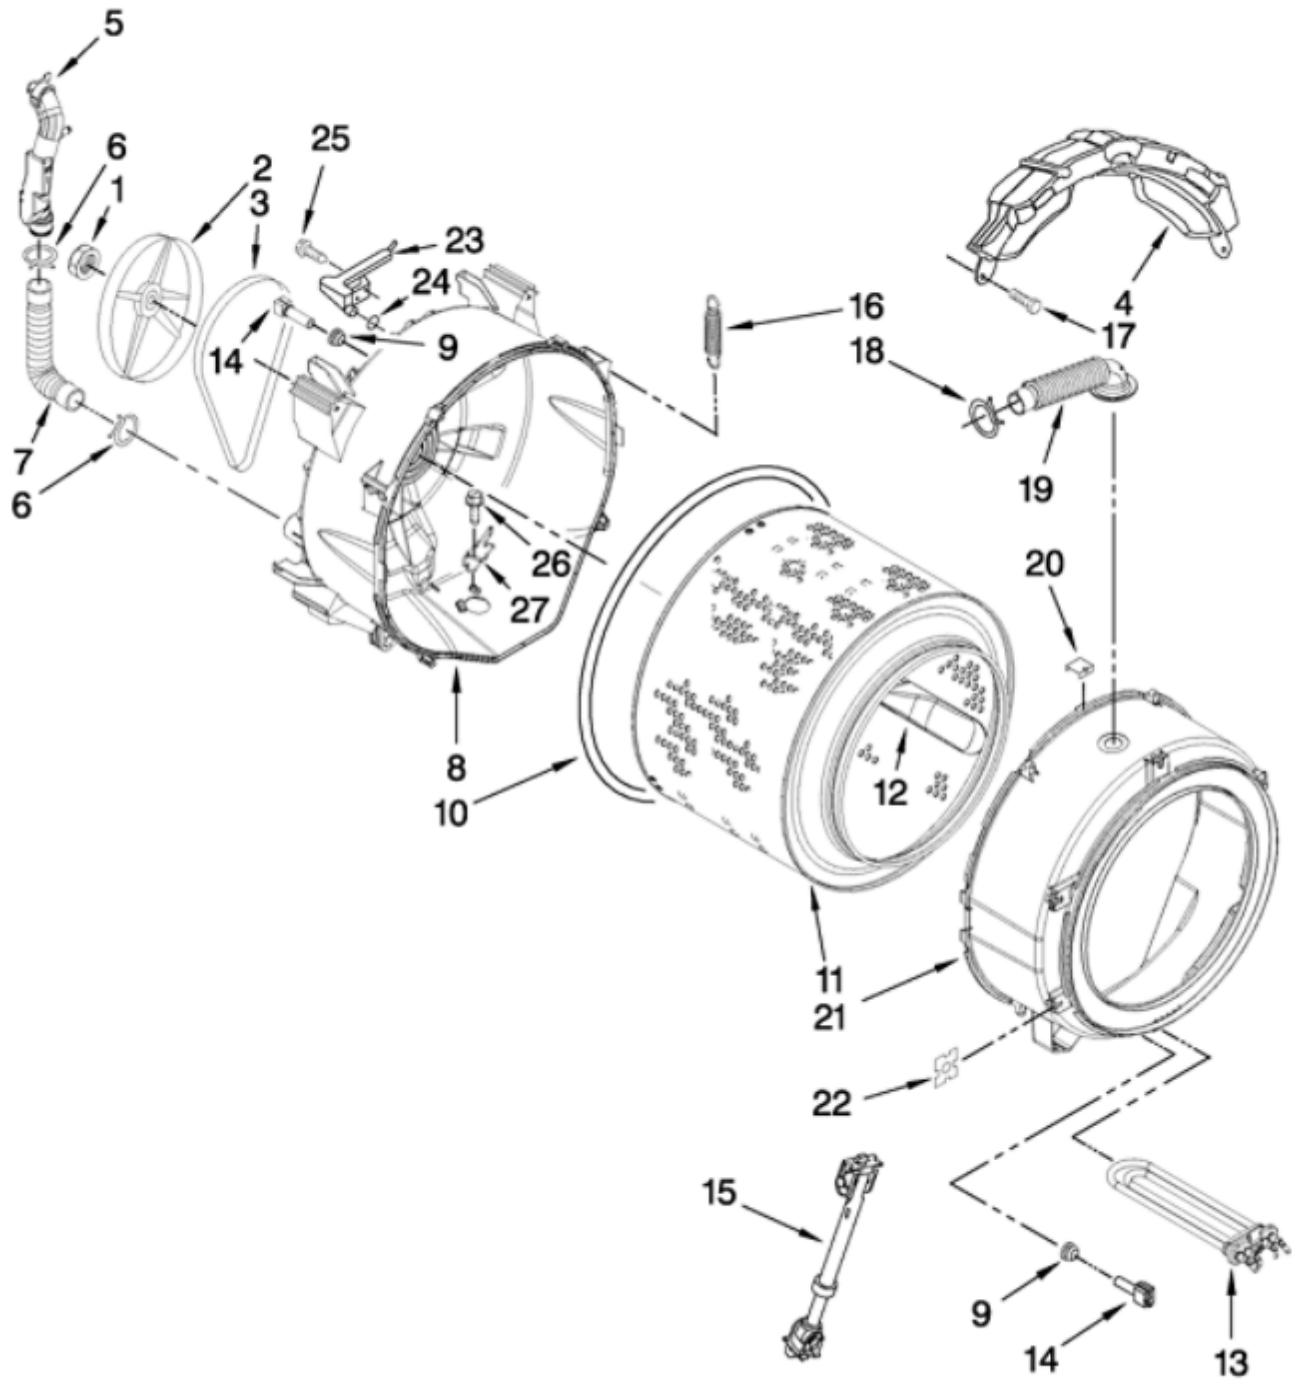

Distribuidor Autorizado

SurteRápido.com

Venta de Refacciones
Electrodomesticas

LAVADORA MFWW9550WR00

Distribuidor Autorizado

SurteRápido.com

Venta de Refacciones
Electrodomesticas

LAVADORA MFWW9550WR00

Guía	N.P.	Descripción
1	WPW10283361	NUT
2	WP8182650	PULLEY
3	WPW10388414	BELT
4	WPW10163424	COUNTERWEIGHT
5	W10249838	VENT PIPE
6	8540010	CLAMP
7	WP8181743	HOSE
8	W10250806	OUTER TUB
9	WP8540766	WASHER THERMISTOR GASKET
10	WPW10036350	WASHER TUB GASKET
11	WPW10159904	WASHER SPIN BASKET
12	WPW10110114	WASHER BAFFLE
13	WPW10249844	WASHER HEATER
14	WPW10467289	SENSOR-NTC
15	W10822553	WASHER SHOCK ABSORBER
16	W10243909	SPRING
17	W10094780	SCREW
18	3363365	WASHER HOSE
19	WP8540015	WASHER VENT BELLOWS
20	WP8540092	CLAMP
21	W10190573	OUTER TUB
22	WP8182512	WASHER PUSH-IN NUT
23	W10003600	TRAP
24	WPW10250553	WASHER AIR TRAP O-RING
25	W11230114	SCREW
26	W11230114	SCREW
27	W10250558	WASHER HEATING ELEMENT SUPPORT BRACKET