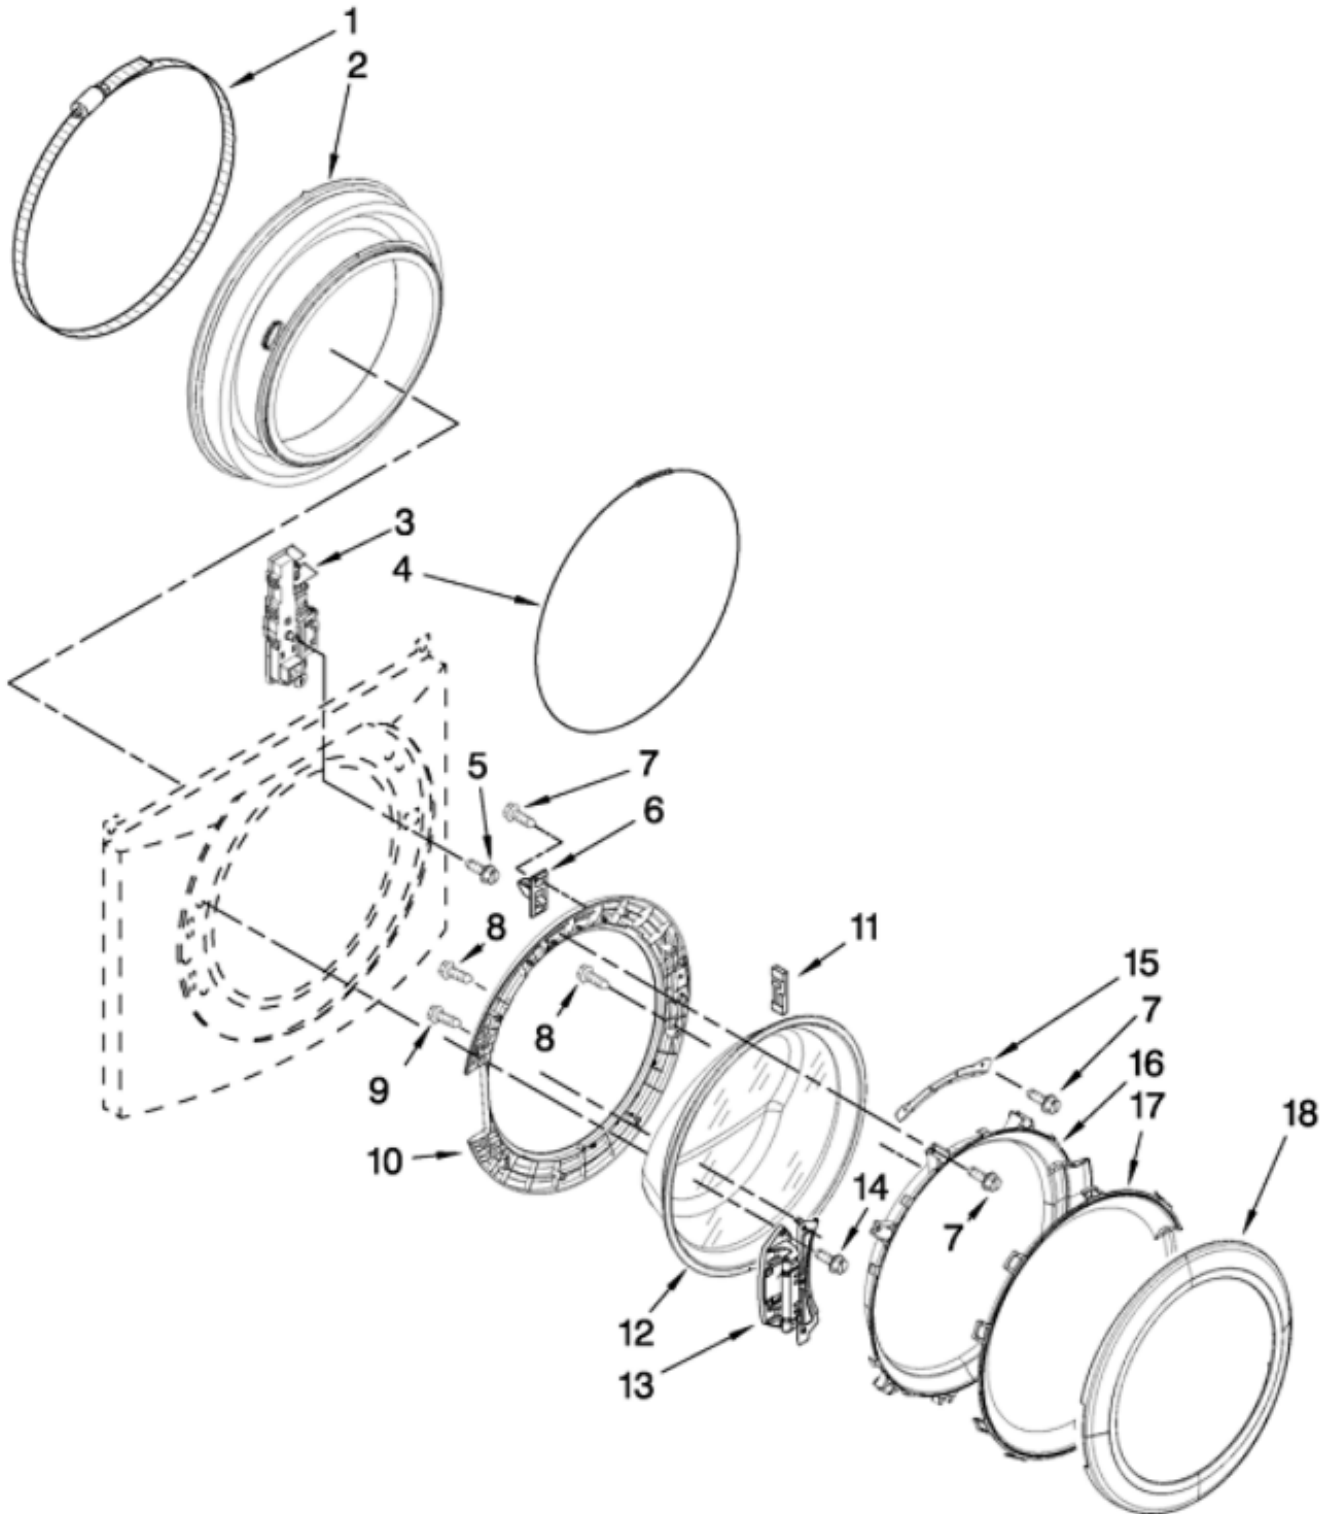

Distribuidor Autorizado

SurteRápido.com

Venta de Refacciones
Electrodomesticas

LAVADORA MFWW9550WR00

Distribuidor Autorizado

SurteRápido.com

Venta de Refacciones
Electrodomesticas

LAVADORA MFWW9550WR00

Guía	N.P.	Descripción
1	WP8182210	WASHER DOOR BOOT SPRING CLAMP
2	WP8182119	BELLOW
3	WPW10253483	LATCH
4	W10902779	CLAMP
5	WP8540725	LAUDRY APPLIANCE SCREW
6	WPW10488048	STRIKE
7	W11230114	SCREW
8	WP8540282	WASHER SCREW
9	WP8181660	SCREW
10	WPW10003370	FRAME
11	W10003430	CLAMP
12	W10135912	WASHER DOOR GLASS
13	WP8183202	HINGE
14	WP489442	SCREW
15	W10295703	CLAMP
16	WP8183256	FRAME
17	W10008990	OUTER DOOR
18	WPW10069120	TRIM RING