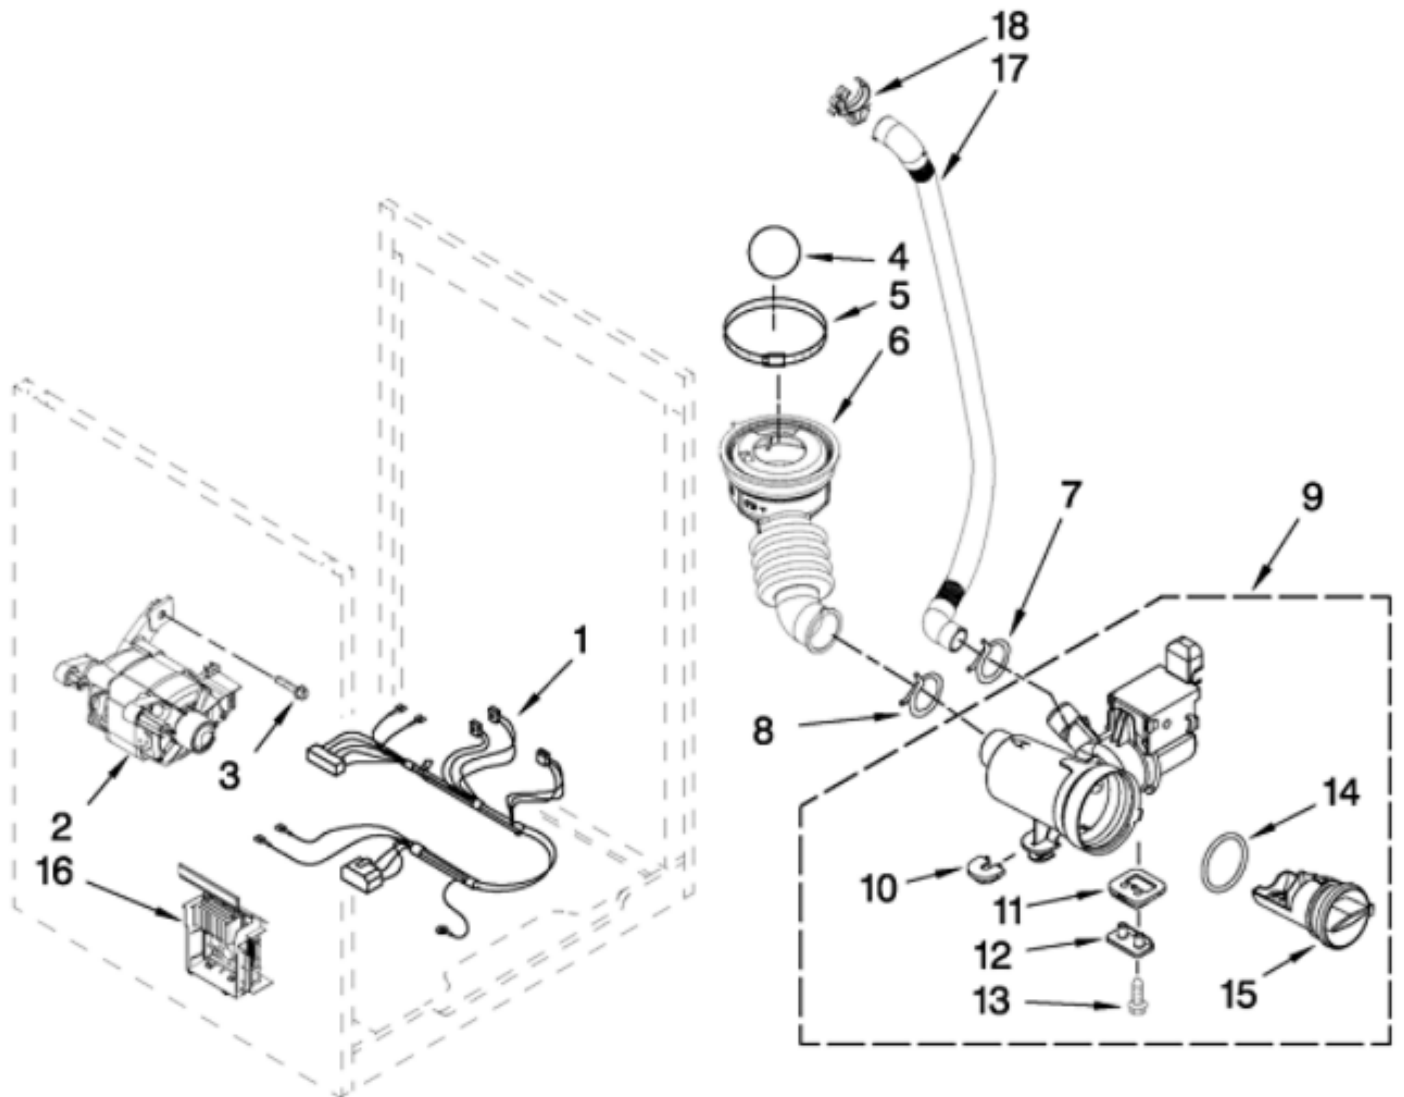

Distribuidor Autorizado

SurteRápido.com

Venta de Refacciones
Electrodomesticas

LAVADORA MFWW9550WR00

Distribuidor Autorizado

SurteRápido.com

Venta de Refacciones
Electrodomesticas

LAVADORA MFWW9550WR00

Guía	N.P.	Descripción
1	W10004420	WIRE HARNESS
2	WPW10140583	WASHER DRIVE MOTOR
3	8540134	SCREW
4	W10121657	BALL
5	WP696392	CLAMP
6	WPW10467168	HOSE
7	356138	HOSE CLAMP
8	370448	CLAMP
9	WPW10730972	WATER PUMP
10	W10034820	WASHER DRAIN PUMP CUSHION
11	W10034830	WASHER PUMP GROMMET
12	8540033	WASHER PUMP GROMMET RETAINER
13	8533964	SCREW
14	WPW10730972	SEAL
15	WPW10730972	FILTER
16	W10015480	ELECTRONIC CONTROL
17	WPW10003250	WASHER DRAIN HOSE
18	8182209	CLIP