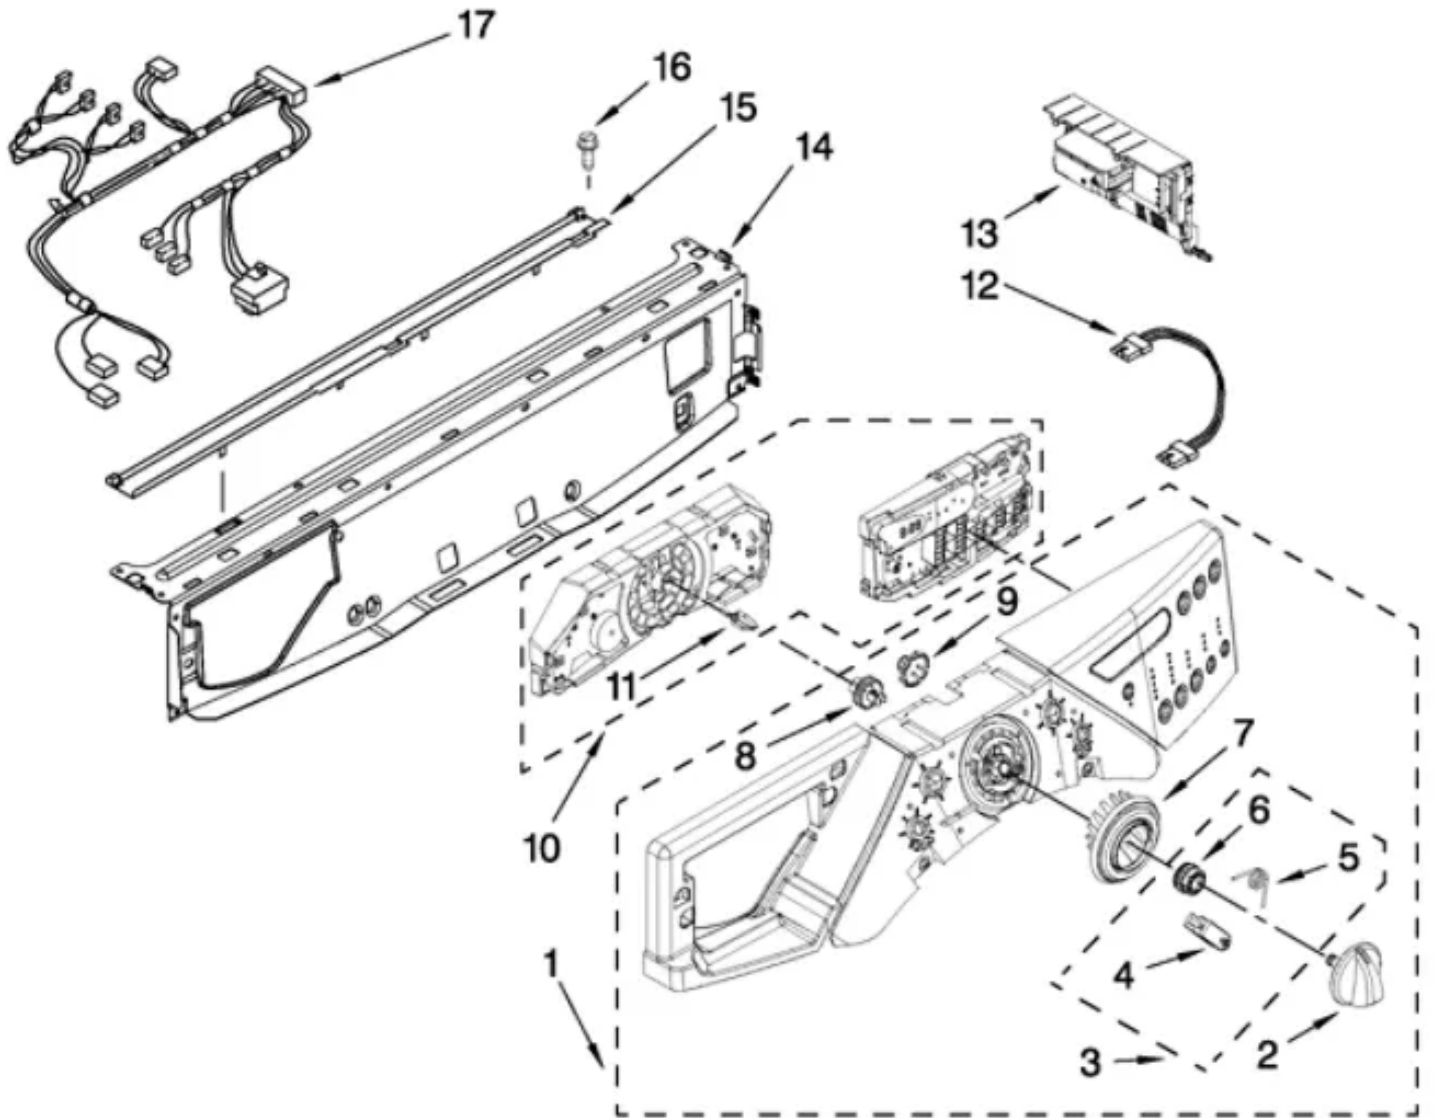

Distribuidor Autorizado

SurteRápido.com

Venta de Refacciones
Electrodomesticas

LAVADORA MFWW9550WR00

Distribuidor Autorizado

SurteRápido.com

Venta de Refacciones
Electrodomesticas

LAVADORA MFWW9550WR00

Guía	N.P.	Descripción
1	W10251428	CONSOLE WHITE
1A	W10251280	CONSOLE SILVER
1B	W10221724	PANEL CONTROL ASSEMBLY
2	W10190685	LAUNDRY CENTER CONTROL KNOB
3	W10133927	WHEEL
4	W10131661	WHEEL
5	W10131377	SPRING
6	W10131378	WHEEL
7	W10131376	RING
8	W10131381	WHEEL
9	W10131382	RETAINER
10	W10282179	WASHER USER INTERFACE ASSEMBLY
11	8183177	ADAPTER
12	W10067000	WASHER WIRE HARNESS
13	W10251767	ELECTRONIC CONTROL
14	W10059240	BRAKET
15	W10003700	DIVERTER
16	W10015090	SCREW
17	W10210828	WASHER WIRE HARNESS