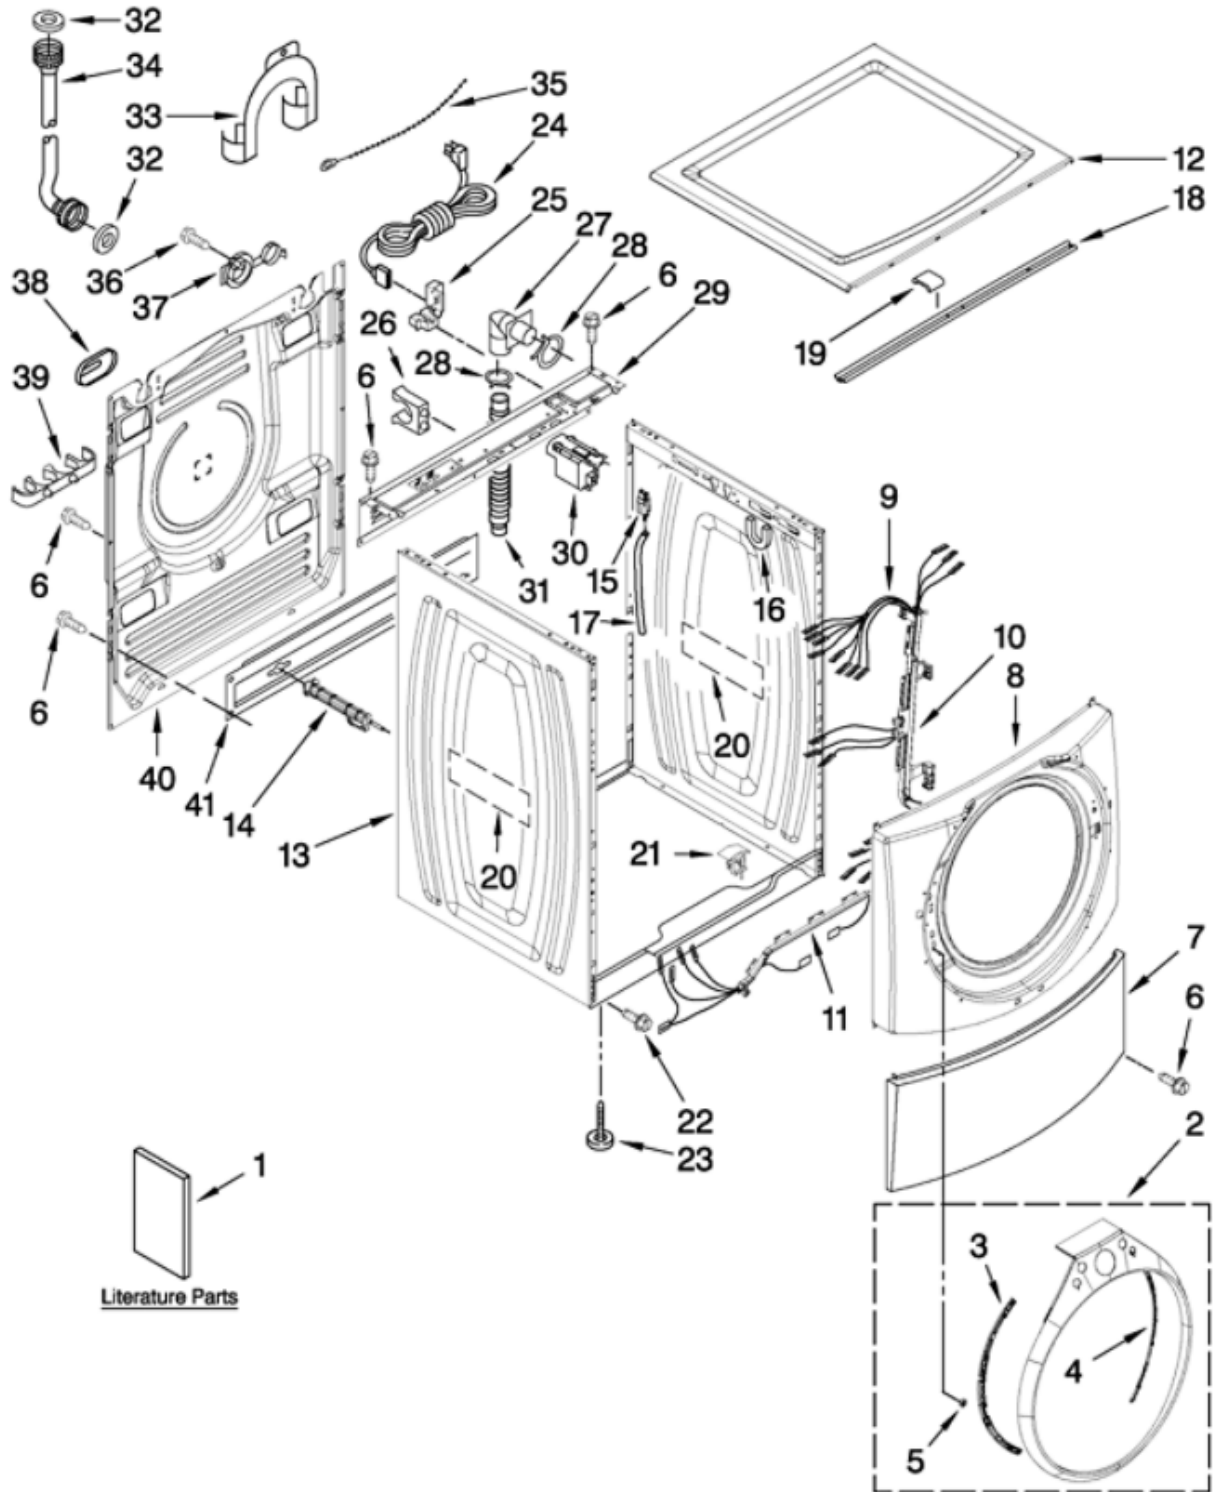

LAVADORA MFW9550WR00

For Models: WFW9550WW00, WFW9550WL00, WFW9550WR00
(White) (Mercury) (Red)

AUTOMATIC WASHER

Distribuidor Autorizado

SurteRápido.com

Venta de Refacciones
Electrodomesticas

LAVADORA MFW9550WR00

Guía	N.P.	Descripción
1	W10251899	MANUAL
2	W10252103	TRIM RING
2A	W10252096	TRIM RING
2B	W10221434	TRIM RING
3	8183208	BRACKET
4	W10015780	BRACKET
5	WP8183210	CLIP
6	WP489442	SCREW
7	W10003640	PANEL
7A	W10252795	WASHER PANEL
7B	W10245126	WASHER PANEL (RED)
8	W10015580	PANEL
8A	W10252793	PANEL
8B	W10252788	PANEL
9	W10115662	WASHER WIRE HARNESS
10	W10216383	RETAINER
11	W10168549	RETAINER
12	W10003900	TOP (WHITE)
12A	W10252796	TOP
12B	W10252789	TOP
13	W10171708	CABINET
13A	W10252826	CABINET
13B	W10252865	CABINET
14	W10289554A	BOLT
15	WPW10249845	WASHER WATER-LEVEL PRESSURE SWITCH
16	WP8181763	BRACKET
17	WPW10004260	WASHER WATER-LEVEL PRESSURE HOSE
18	WP8540720	BRACE
19	WP8283273	DAMPER, BRACE
20	3976348	SOUND ABSORBER , CABINET
21	WPW10085220	MICRO SWITCH
22	8540479	SCREW
23	W10862938	WASHER LEVELING LEG
24	WP8183009	POWER CORD
25	8182635	RELIEF STIRRER
26	W10022290	CLIP