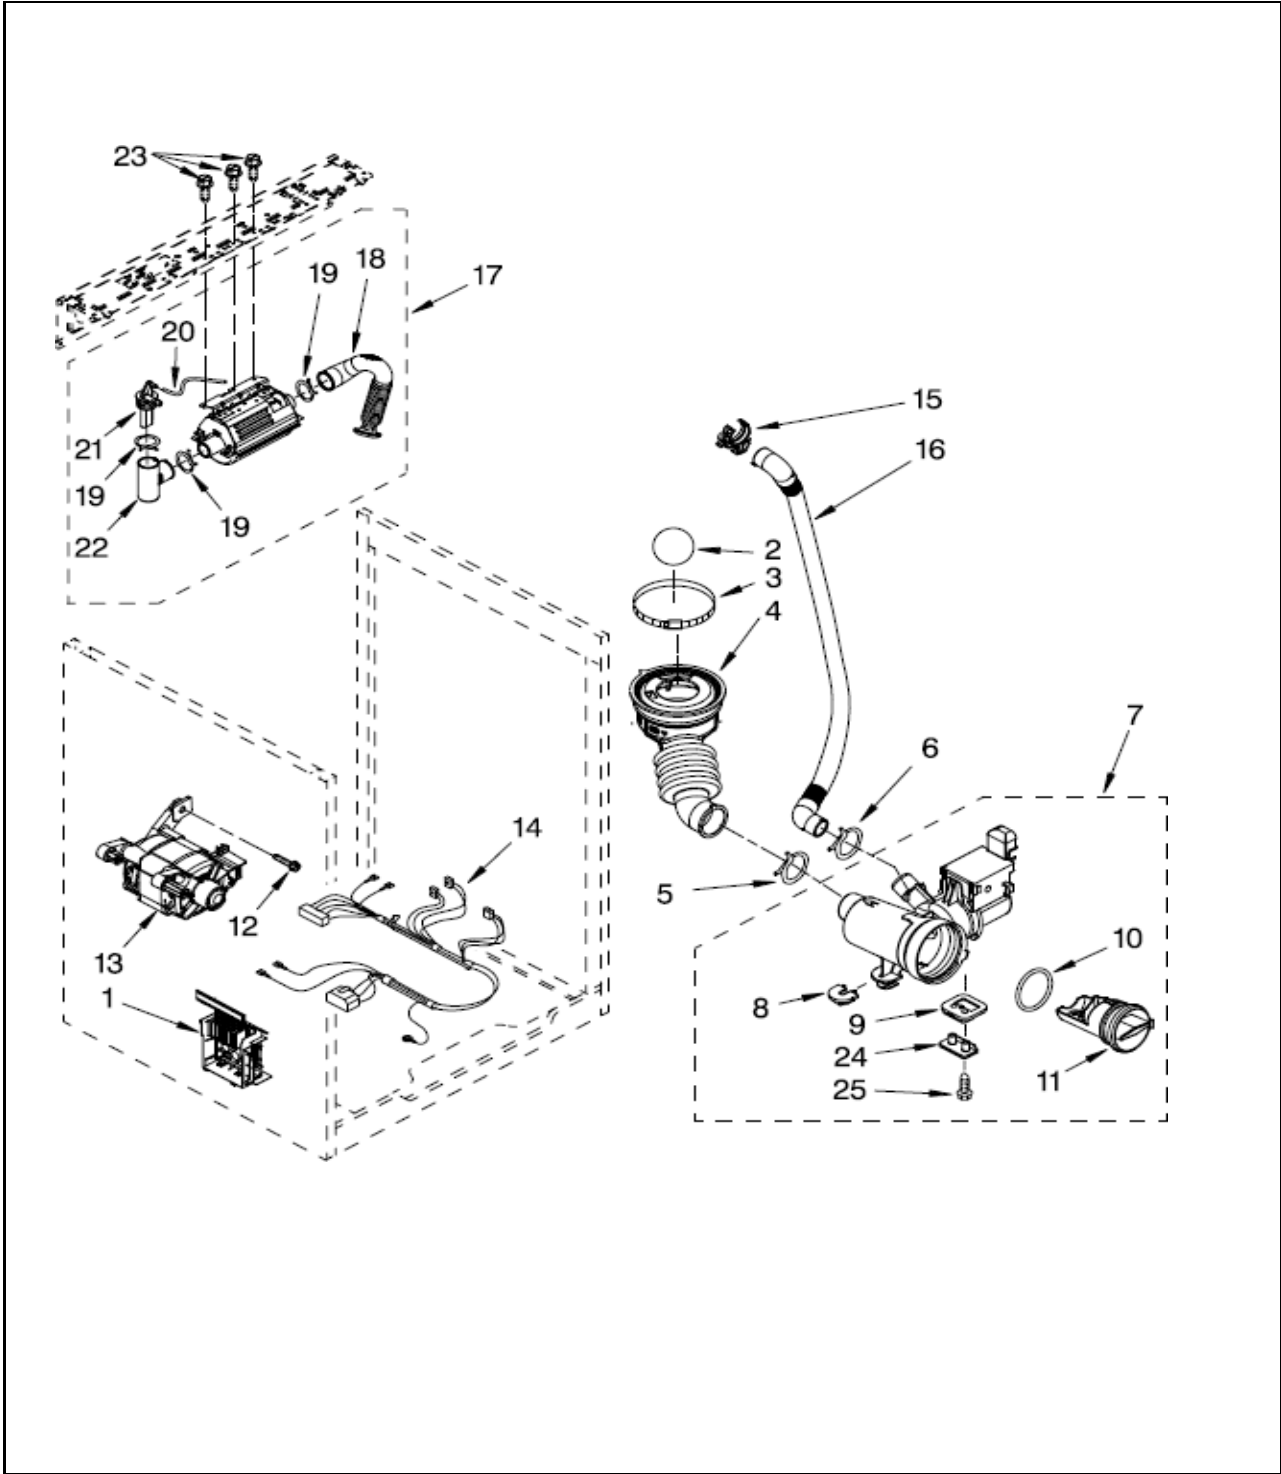

LAVADORA MFWW9550XE00

R e f	Descripción	C a n t	Numero de Parte
TUB AND BASKET			
1	Nut, Pulley	1	8533999
2	Pulley	1	W10003730
3	Belt	1	W10116915
4	Counterweight Front (2)	2	W10163424
5	Pipe, Ventilation	1	W10112169
6	Clamp	2	8540010
7	Hose, Exhaust	1	W10004330
8	Tub, Rear (Includes Items 10, 22, 23 & 24)	1	W10270179
9	Shock Absorber (4)	4	W10015830
10	Gasket, Tub	1	W10036350
11	Basket	1	W10159904
12	Baffle, Tub	3	W10110114
13	O-Ring	3	W10004270
14	Airtrap	1	W10003600
15	Screw	*	***
16	Spring, Suspension (Set Of 2)	2	W10207549
17	Bolt, Counterweight Mtg.	6	W10094780
18	Clamp, Hose	1	3363365
19	Hose, Exhaust	1	461970238021
20	Connector, Overflow Hose	1	W10003260
21	Clamp, Tub	22	8540092
22	Nut, Push-In	7	8540072
23	Screw	*	***
24	Clamp, Heating Element	1	W10015240
25	Tub, Front (Includes Items 10 & 22)	1	W10260212
26	Element, Heating	1	W10155115
27	NTC	1	8540226

LAVADORA MFWW9550XE00