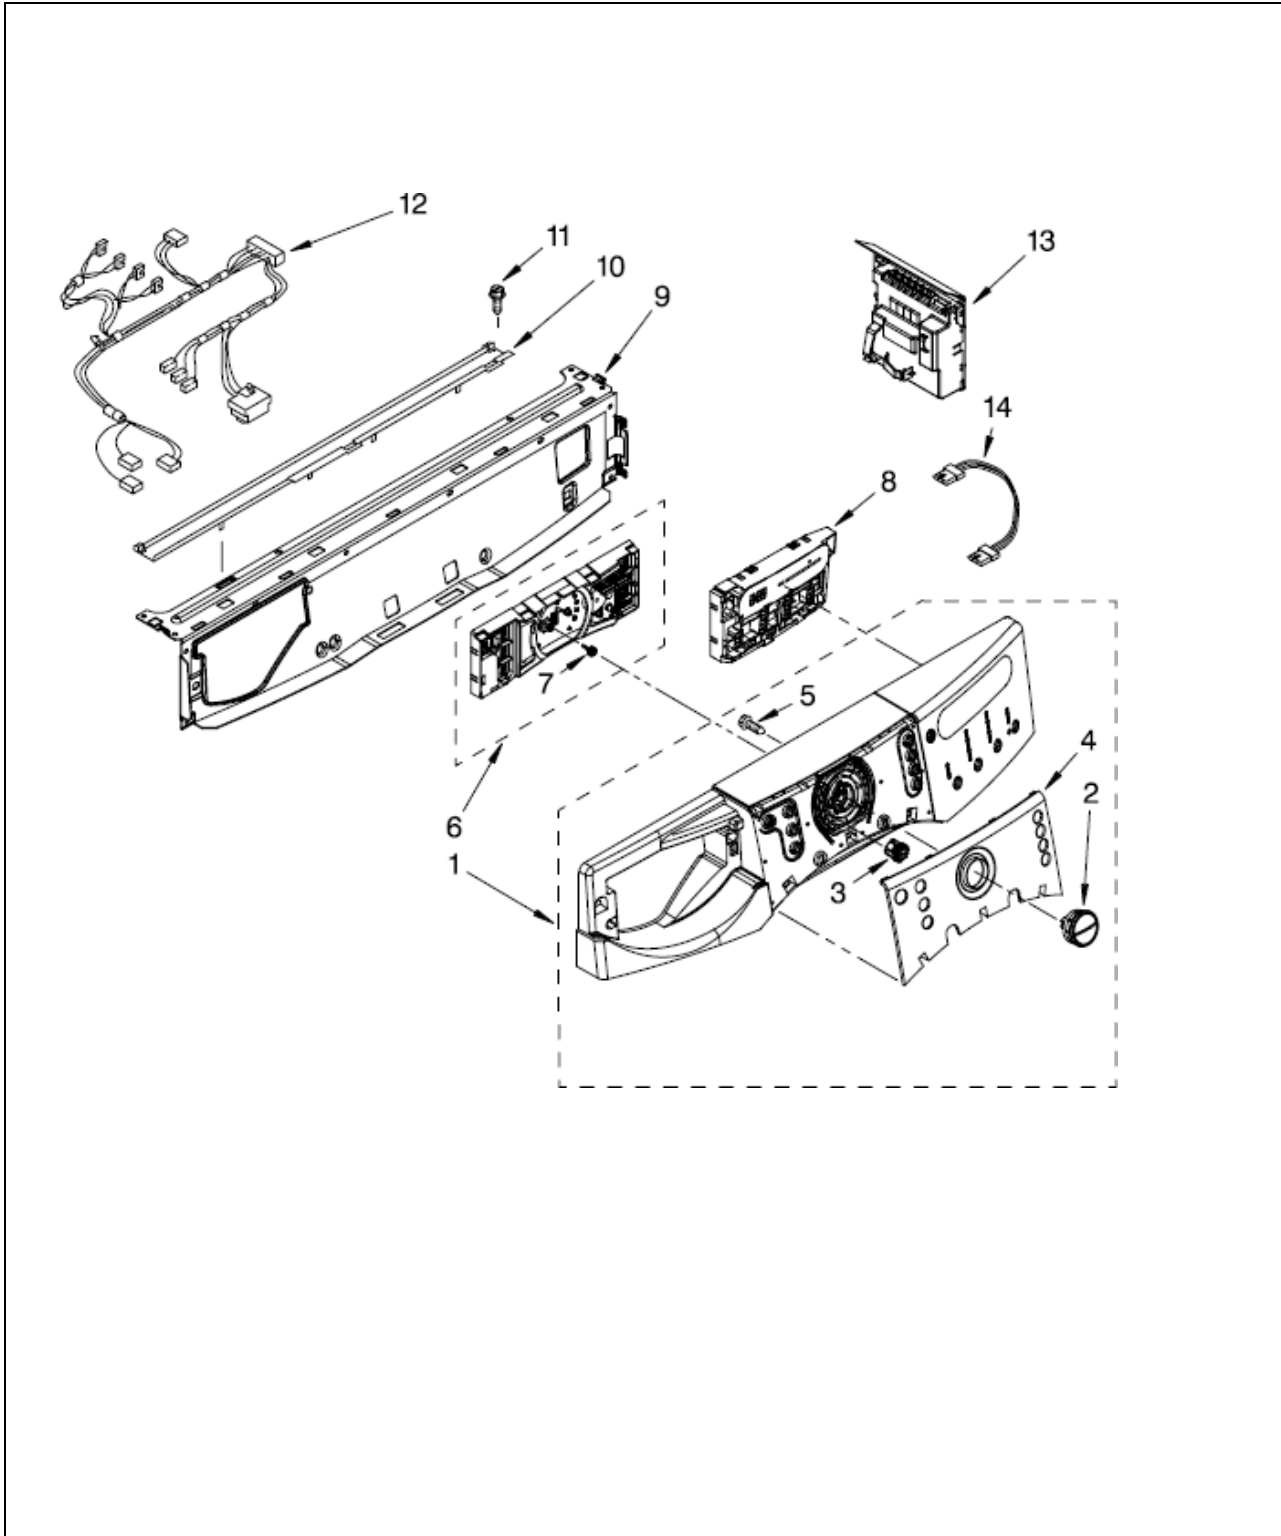

LAVADORA MFWW9550XE00

LAVADORA MFWW9550XE00

DOOR AND LATCH			
Ref	Descripción	Cant	Numero de Parte
1	Clamp, Bellow To Tub	1	8182210
2	Bellow	1	W10003800
3	Lock, Door	1	W10253483
4	Screw	*	***
5	Clamp, Bellow To Front Panel	1	W10003490
6	Screw	*	***
7	Hook, Door	1	W10003390
8	Screw	*	***
9	Screw	*	***
10	Frame, Door Back Support	1	W10003370
11	Clamp, Glass Support	1	W10003430
12	Glass, Door	1	W10135912
13	Hinge, Door	1	W10200695
14	Clamp, Glass (2)	2	W10003440
15	Frame, Door Front Assembly	1	W10015670
16	Handle, Door	1	W10069000
17	Screw	*	***

LAVADORA MFWW9550XE00

LAVADORA MFWW9550XE00

CONTROL PANEL			
R e f	Descripción	C a n t	Numero de Parte
1	Panel, Control	1	W10181429
2	Knob, Control	*	***
3	Wheel, Encoder	*	***
4	Cover, Control Panel	*	***
5	Screw	*	***
6	User Interface, Center	*	***
7	Adapter, Encoder Wheel	*	***
8	User Interface, Right	*	***
9	Brace, Front Top	1	W10059240
10	Channel, Water	1	W10003700
11	Screw	*	***
12	Harness, Wiring (Upper Main)	1	W10167278
13	Microcomputer, Machine Control	1	W10307217
14	Harness, Wiring (User Interface)	1	W10167292