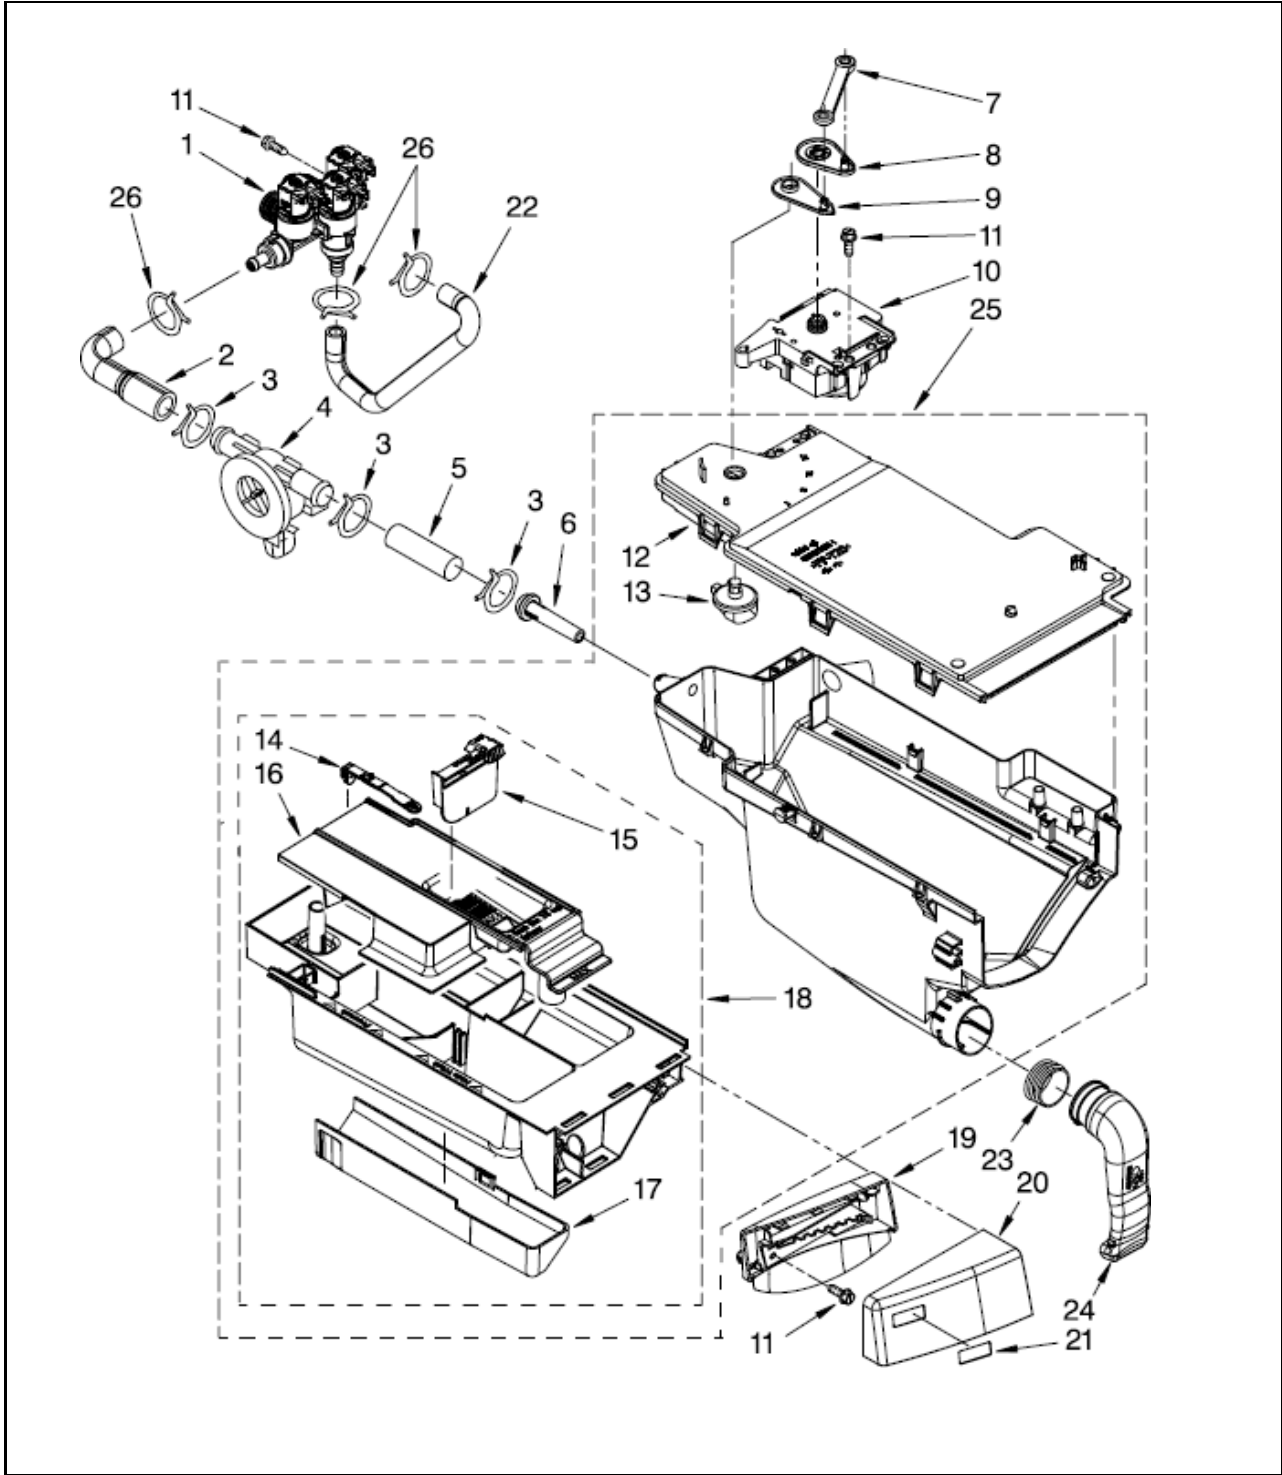

LAVADORA MFWW9550XE00