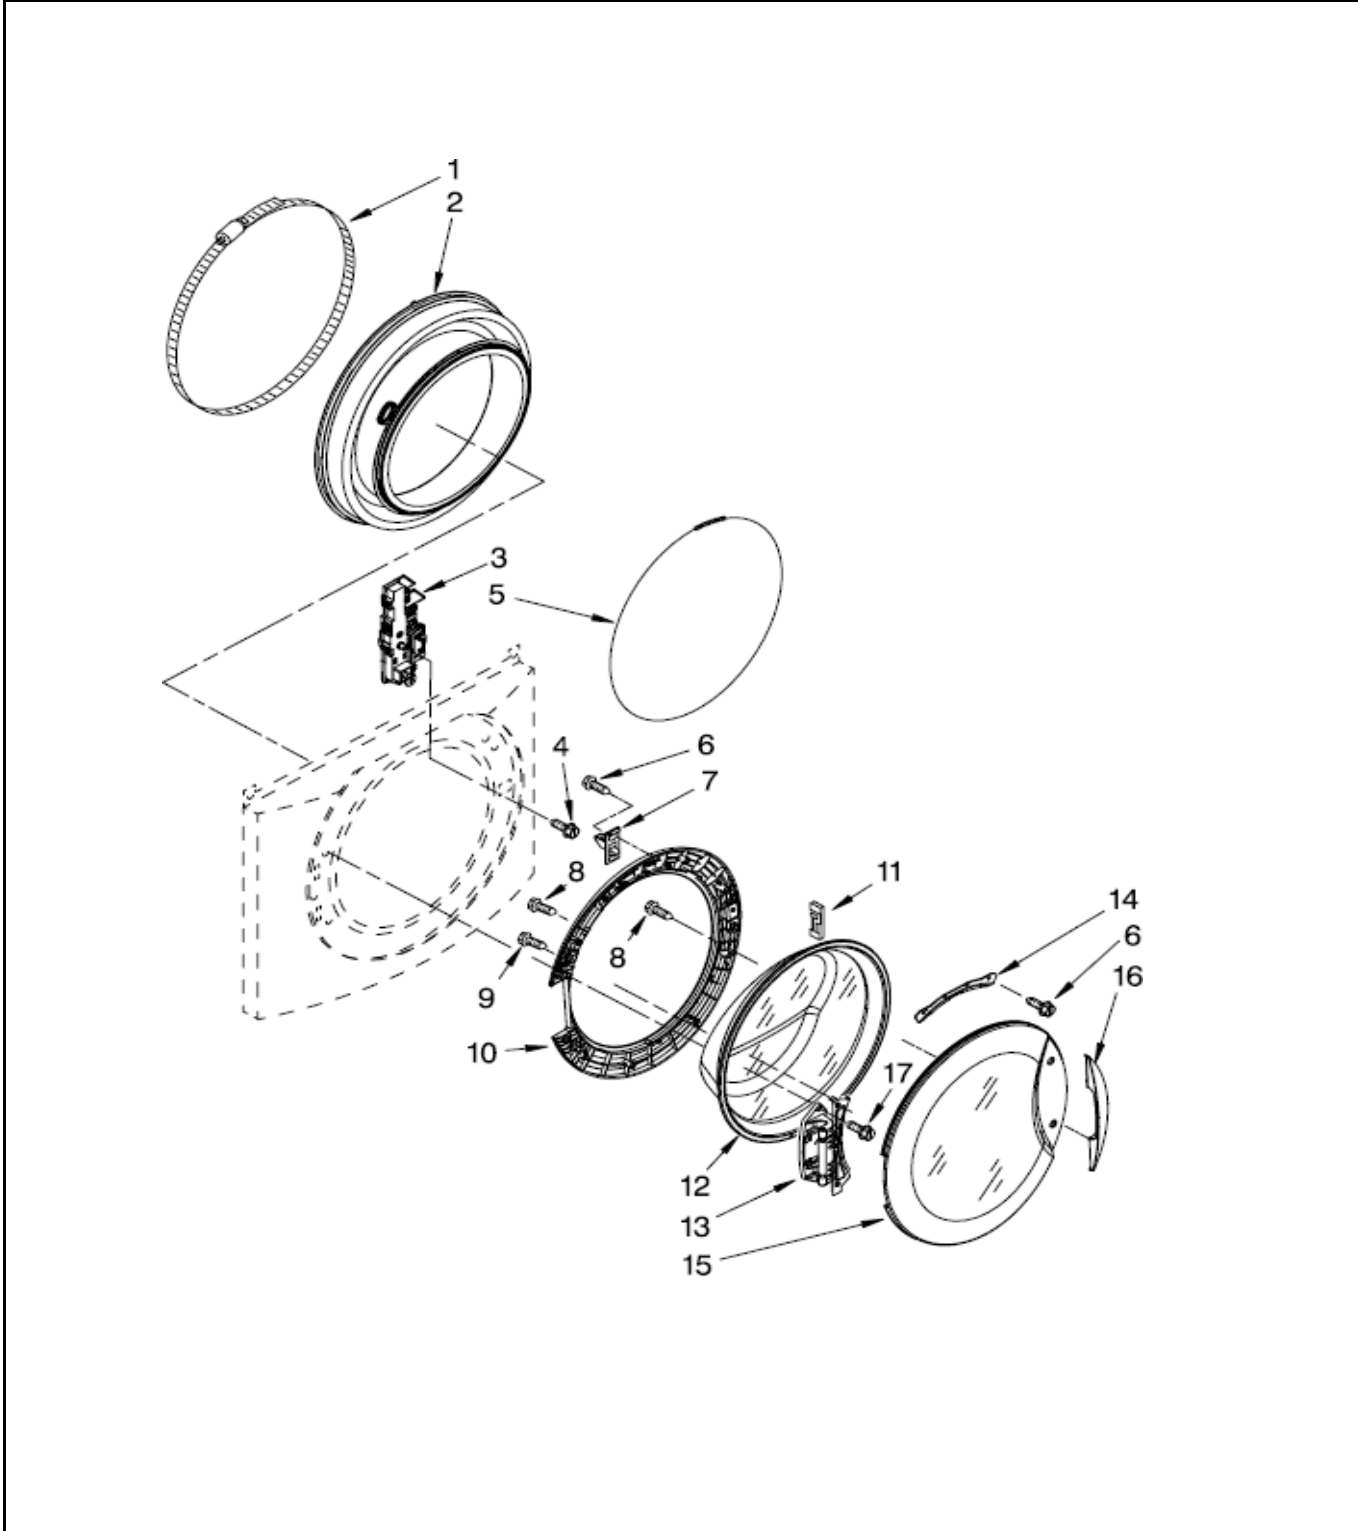

LAVADORA MFWW9550XE00

TOP AND CABINET PARTS			
Ref	Descripción	Cant	Numero de Parte
1	Literature Parts	*	***
2	Top	1	W10176927
3	Cabinet	1	W10176851
4	Panel, Front	1	W10176912
5	Toe Panel	1	W10176920
6	Ring, Trim	1	461970236351
7	Bracket, Trim Fixation (Top)	1	8183207
8	Bracket, Trim Fixation (Left)	1	8183208
9	Bracket, Trim Fixation (Right)	1	8183209
10	Clip, Trim	1	8183210
11	Foot, Leveling Bolt, Shipping	4	W10064810
12	Bolt, Shipping Upper	2	W10190006
12	Lower	2	W10190007
13	Brace, Transport Upper	1	W10165710
13	Lower	1	W10003040
14	Panel, Rear	1	W10165713
15	Absorber, Sound	2	3976348
16	Brace, Rear	1	W10110677
17	Screw, Grounding	*	***
18	Harness, Wiring	1	W10167287
19	Channel, Harness (Side)	1	W10003460
20	Channel, Harness (Bottom)	1	W10168549
21	Hose, Pressure Switch	1	W10004260
22	Bracket, Spring	2	W10008890
23	Microswitch (2)	2	8540210
24	Clamp, Hose	2	356138
25	Connector, Drain Hose	1	W10003260
26	Hose, Drain (Outer)	1	W10003280
27	Strain Relief	1	W10110676
28	Cord, Power	1	W10205498
29	Clip, Outer Hose Holder	2	W10022290
30	U-Bend, Drain Hose	1	8540021
31	Sleeve, Cord Support (2)	2	8540728
32	Screw, 3 x 8 mm	*	***
33	Cover, Transport	4	8540268
34	Clip, Outer Hose Holder	2	W10003270
35	Screw, 8-18 x 5/8	*	***
36	Hose, Water Inlet Blue Coupler	1	8571377
36	Red Coupler	1	8571378
37	Filter Interference	1	8540230
38	Switch, Analog Pressure Sensor	1	461970309561
39	Cable Tie	1	3347868
40	Brace, Top	1	8540721
41	Control Board, Expansion	1	461970236451
42	Damper, Brace	1	8283273
43	Washer, Water Inlet Hose	4	3976300

LAVADORA MFWW9550XE00