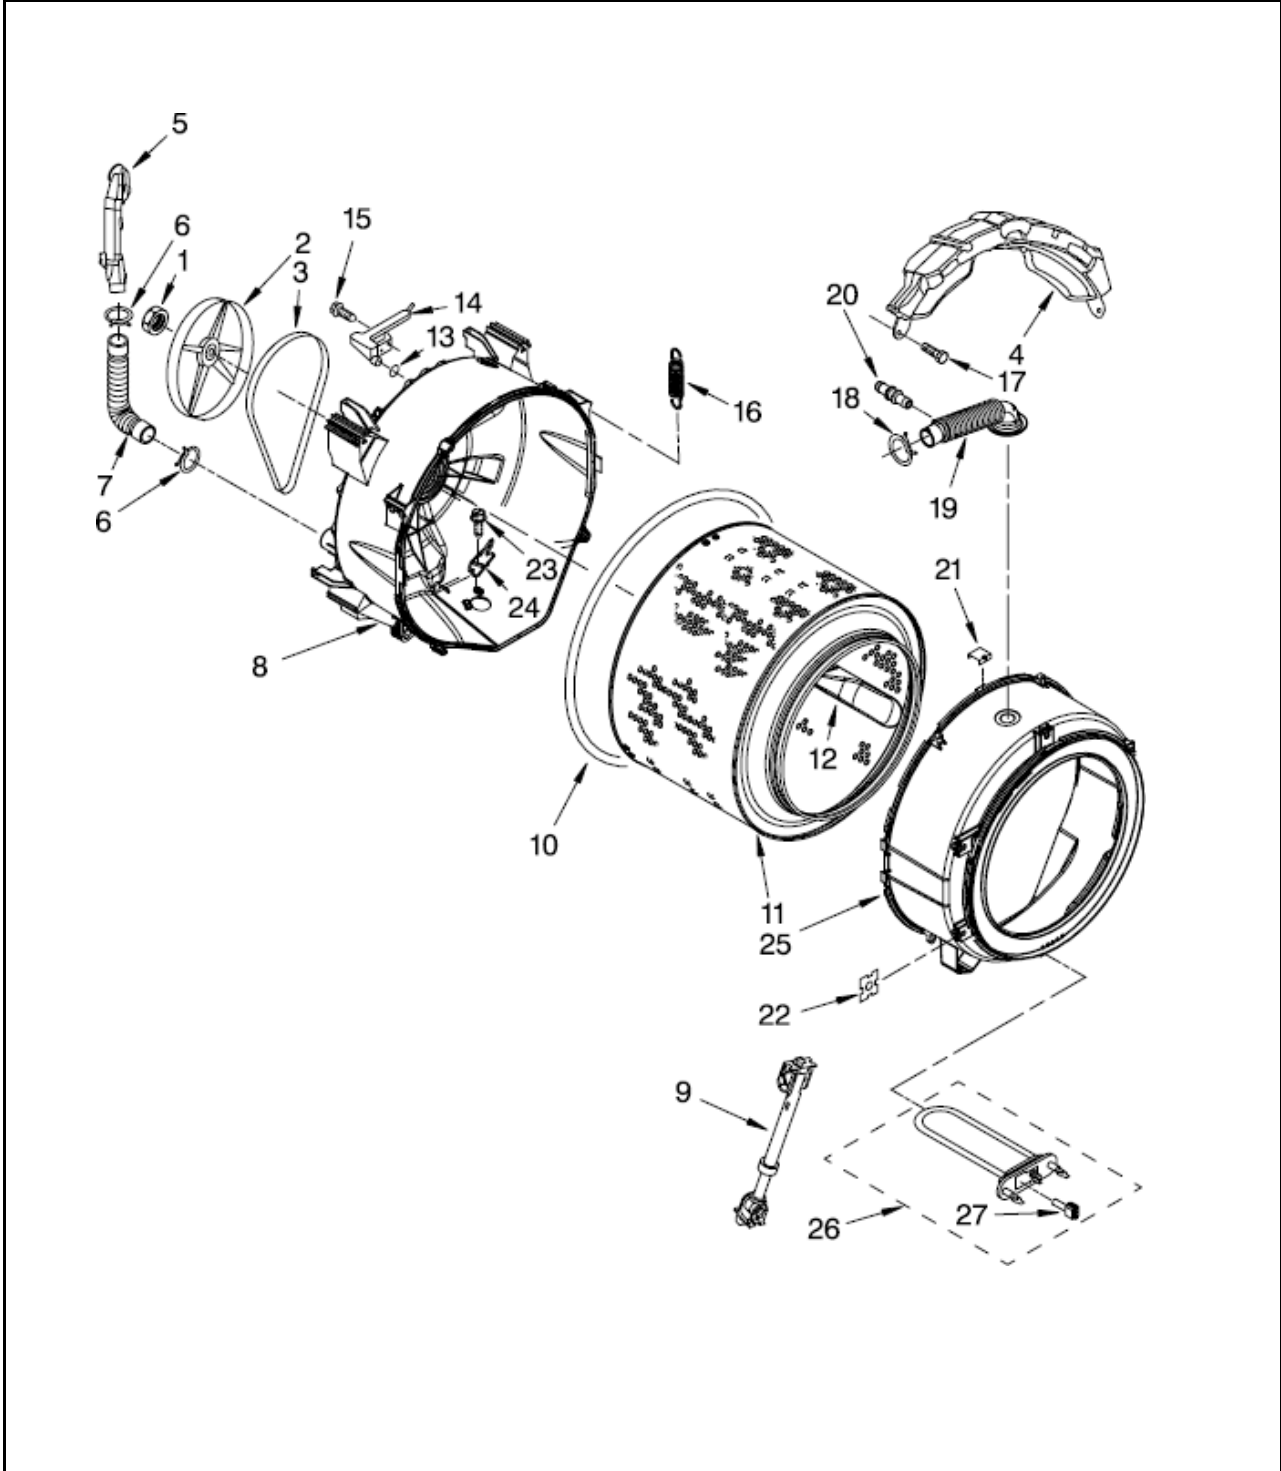

LAVADORA MFWW9550XE00

LAVADORA MFWW9550XE00

R e f	Descripción	C a n t	Numero de Parte
TUB AND BASKET			
1	Nut, Pulley	1	8533999
2	Pulley	1	W10003730
3	Belt	1	W10116915
4	Counterweight Front (2)	2	W10163424
5	Pipe, Ventilation	1	W10112169
6	Clamp	2	8540010
7	Hose, Exhaust	1	W10004330
8	Tub, Rear (Includes Items 10, 22, 23 & 24)	1	W10270179
9	Shock Absorber (4)	4	W10015830
10	Gasket, Tub	1	W10036350
11	Basket	1	W10159904
12	Baffle, Tub	3	W10110114
13	O-Ring	3	W10004270
14	Airtrap	1	W10003600
15	Screw	*	***
16	Spring, Suspension (Set Of 2)	2	W10207549
17	Bolt, Counterweight Mtg.	6	W10094780
18	Clamp, Hose	1	3363365
19	Hose, Exhaust	1	461970238021
20	Connector, Overflow Hose	1	W10003260
21	Clamp, Tub	22	8540092
22	Nut, Push-In	7	8540072
23	Screw	*	***
24	Clamp, Heating Element	1	W10015240
25	Tub, Front (Includes Items 10 & 22)	1	W10260212
26	Element, Heating	1	W10155115
27	NTC	1	8540226