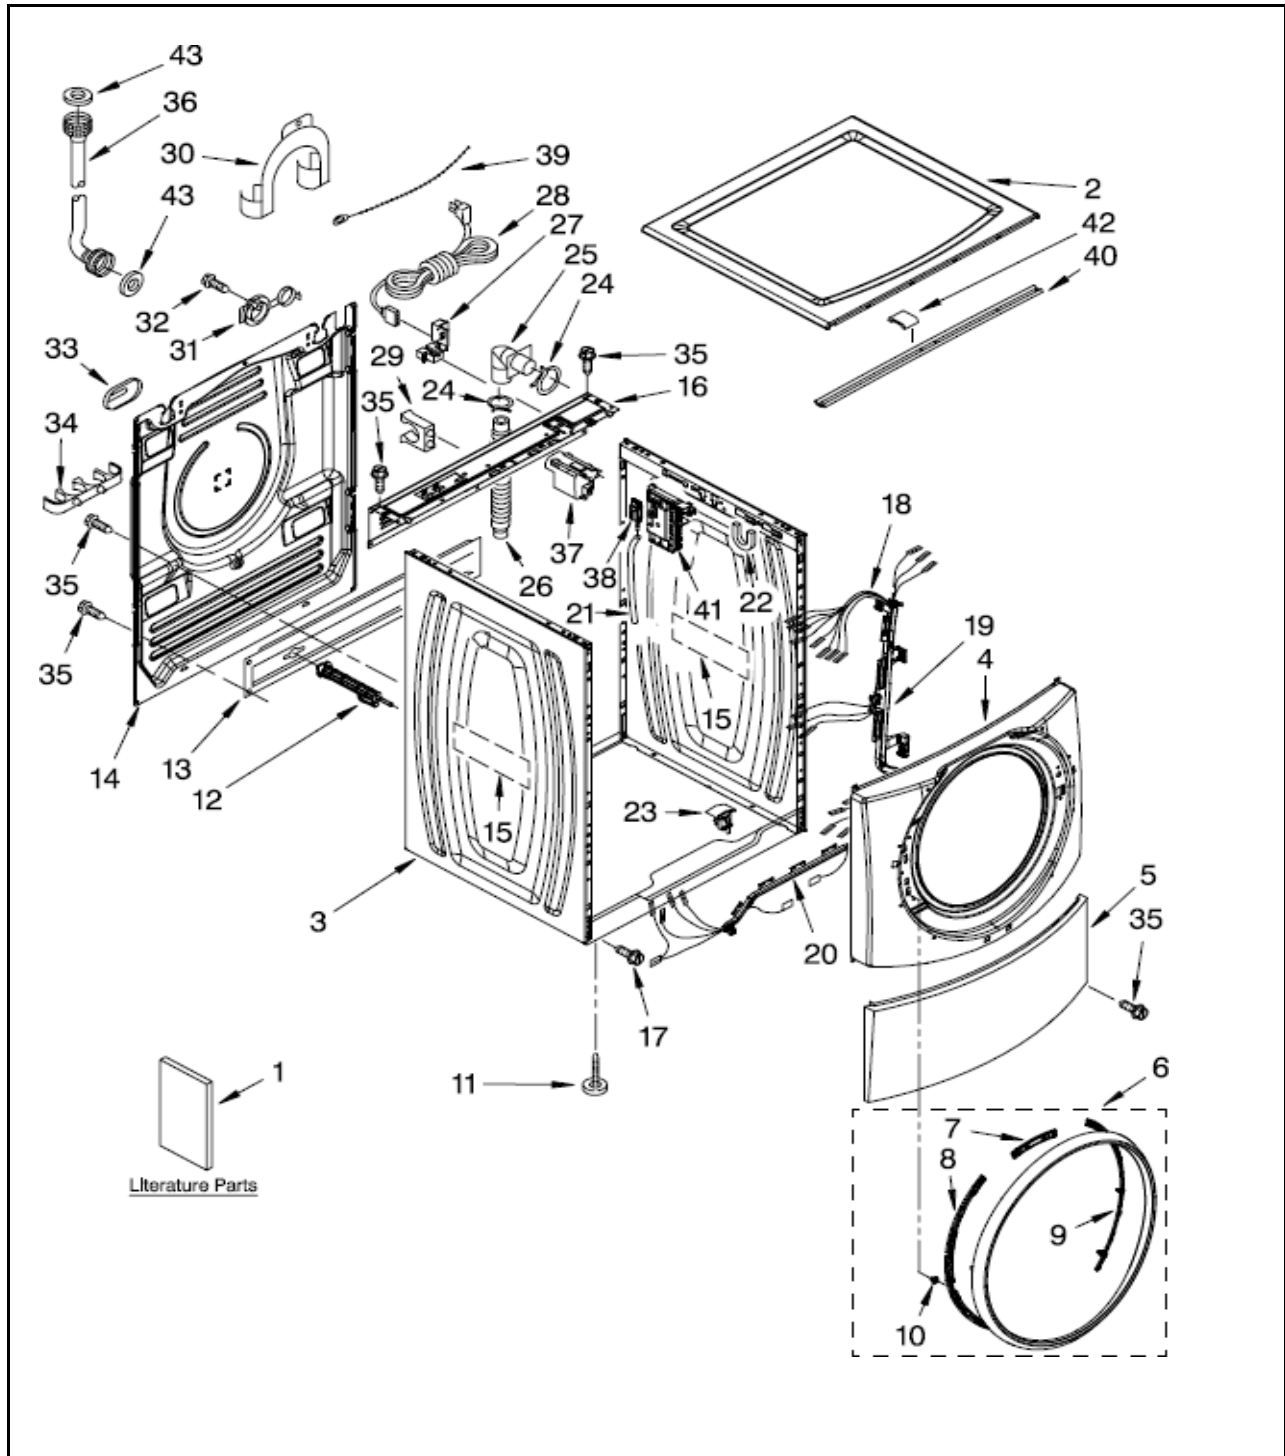

LAVADORA MFWW9550XE00

LAVADORA MFWW9550XE00

TOP AND CABINET PARTS			
Ref	Descripción	Cant	Numero de Parte
1	Literature Parts	*	***
2	Top	1	W10176927
3	Cabinet	1	W10176851
4	Panel, Front	1	W10176912
5	Toe Panel	1	W10176920
6	Ring, Trim	1	461970236351
7	Bracket, Trim Fixation (Top)	1	8183207
8	Bracket, Trim Fixation (Left)	1	8183208
9	Bracket, Trim Fixation (Right)	1	8183209
10	Clip, Trim	1	8183210
11	Foot, Leveling Bolt, Shipping	4	W10064810
12	Bolt, Shipping Upper	2	W10190006
12	Lower	2	W10190007
13	Brace, Transport Upper	1	W10165710
13	Lower	1	W10003040
14	Panel, Rear	1	W10165713
15	Absorber, Sound	2	3976348
16	Brace, Rear	1	W10110677
17	Screw, Grounding	*	***
18	Harness, Wiring	1	W10167287
19	Channel, Harness (Side)	1	W10003460
20	Channel, Harness (Bottom)	1	W10168549
21	Hose, Pressure Switch	1	W10004260
22	Bracket, Spring	2	W10008890
23	Microswitch (2)	2	8540210
24	Clamp, Hose	2	356138
25	Connector, Drain Hose	1	W10003260
26	Hose, Drain (Outer)	1	W10003280
27	Strain Relief	1	W10110676
28	Cord, Power	1	W10205498
29	Clip, Outer Hose Holder	2	W10022290
30	U-Bend, Drain Hose	1	8540021
31	Sleeve, Cord Support (2)	2	8540728
32	Screw, 3 x 8 mm	*	***
33	Cover, Transport	4	8540268
34	Clip, Outer Hose Holder	2	W10003270
35	Screw, 8-18 x 5/8	*	***
36	Hose, Water Inlet Blue Coupler	1	8571377
36	Red Coupler	1	8571378
37	Filter Interference	1	8540230
38	Switch, Analog Pressure Sensor	1	461970309561
39	Cable Tie	1	3347868
40	Brace, Top	1	8540721
41	Control Board, Expansion	1	461970236451
42	Damper, Brace	1	8283273
43	Washer, Water Inlet Hose	4	3976300