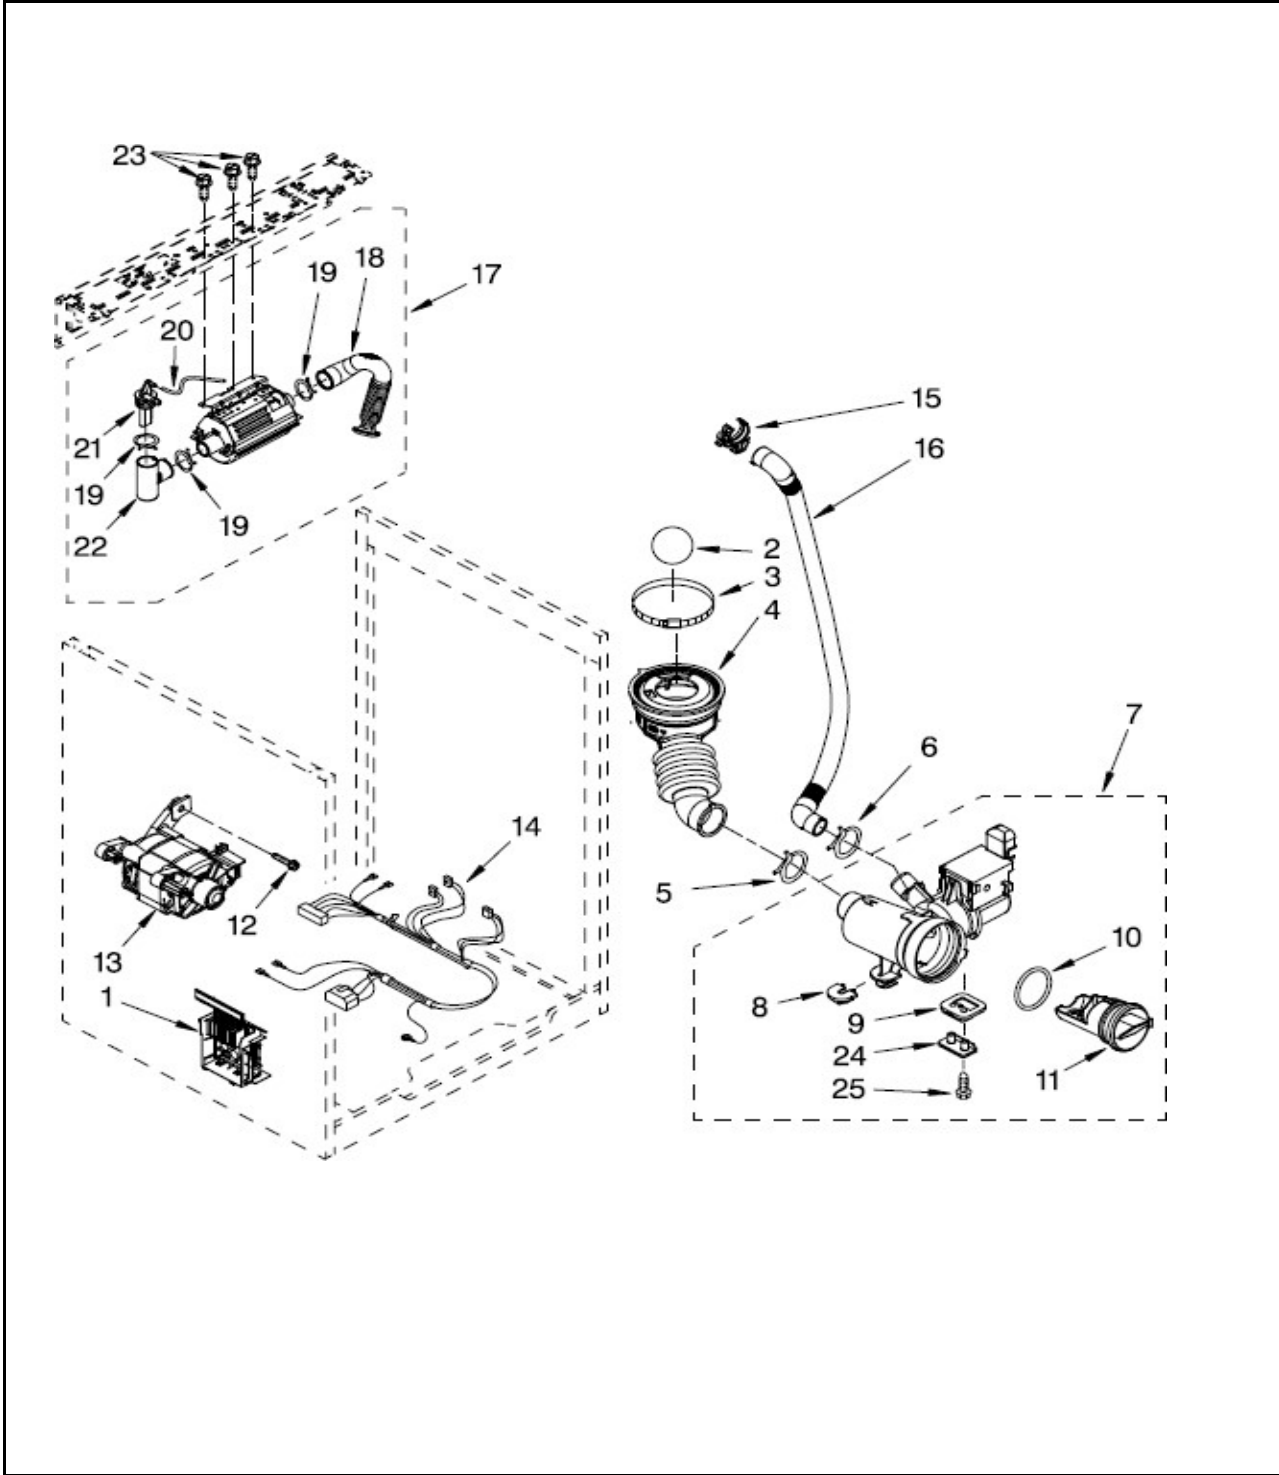

LAVADORA MFWW9550XW00

Marca	WHIRLPOOL
Capacidad	16 Kg
Color	WHITE

TUB AND BASKET

LAVADORA MFW9550XW00

Marca		WHIRLPOOL	
Capacidad		16 Kg	
Color		WHITE	
R e f	Descripción	C a n t	Numero de Parte
TUB AND BASKET			
1	Nut, Pulley	1	8533999
2	Pulley	1	W10003730
3	Belt	1	W10116915
4	Counterweight Front (2)	2	W10163424
5	Pipe, Ventilation	1	W10112169
6	Clamp	2	8540010
7	Hose, Exhaust	1	W10004330
8	Tub, Rear (Includes Items 10, 22, 23 & 24)	1	W10270179
9	Shock Absorber (4)	4	W10015830
10	Gasket, Tub	1	W10036350
11	Basket	1	W10159904
12	Baffle, Tub	3	W10110114
13	O-Ring	3	W10004270
14	Airtrap	1	W10003600
15	Screw	*	***
16	Spring, Suspension (Set Of 2)	2	W10207549
17	Bolt, Counterweight Mtg.	6	W10094780
18	Clamp, Hose	1	3363365
19	Hose, Exhaust	1	461970238021
20	Connector, Overflow Hose	1	W10003260
21	Clamp, Tub	22	8540092
22	Nut, Push-In	7	8540072
23	Screw	*	***
24	Clamp, Heating Element	1	W10015240
25	Tub, Front (Includes Items 10 & 22)	1	W10260212
26	Element, Heating	1	W10155115
27	NTC	1	8540226

LAVADORA MFWW9550XW00

Marca	WHIRLPOOL
Capacidad	16 Kg
Color	WHITE

STEAM, PUMP AND MOTOR

LAVADORA MFWW9550XW00

Marca		WHIRLPOOL	
Capacidad		16 Kg	
Color		WHITE	
R e f	Descripción	C a n t	Numero de Parte
STEAM, PUMP AND MOTOR			
1	Motor Control Unit	1	W10167662
2	Ball	1	W10003330
3	Clamp	1	8540008
4	Hose, Tub to Pump	1	W10003240
5	Clamp	1	370448
6	Clamp	2	356138
7	Pump (Complete)	1	W10117829
8	Foot, Rubber (Slider)	1	W10034820
9	Foot, Rubber (Lock)	1	W10034830
10	Seal, Filter Cap	1	8540025
11	Cap, Filter	1	8540996
12	Bolt, Motor	1	8540134
13	Motor	1	W10140583
14	Harness, Motor	1	W10186674
15	Retainer, Drain Hose	1	W10003290
16	Drain Hose (Inner)	1	W10003250
17	Steamer, Complete Assembly	1	W10172726
18	Hose, Steamer/Tub	1	461970236851
19	Clamp, Hose (3)	3	251971304022
20	Hose, Overflow	1	461970237762
21	Cap, Siphon	1	461970236791
22	Tank, Siphon	1	461970236801
23	Screw, 8-18 x 5/8	*	***
24	Cap, Lock Foot	1	8540033
25	Screw, 10-16 x 1.25 (2)	*	***