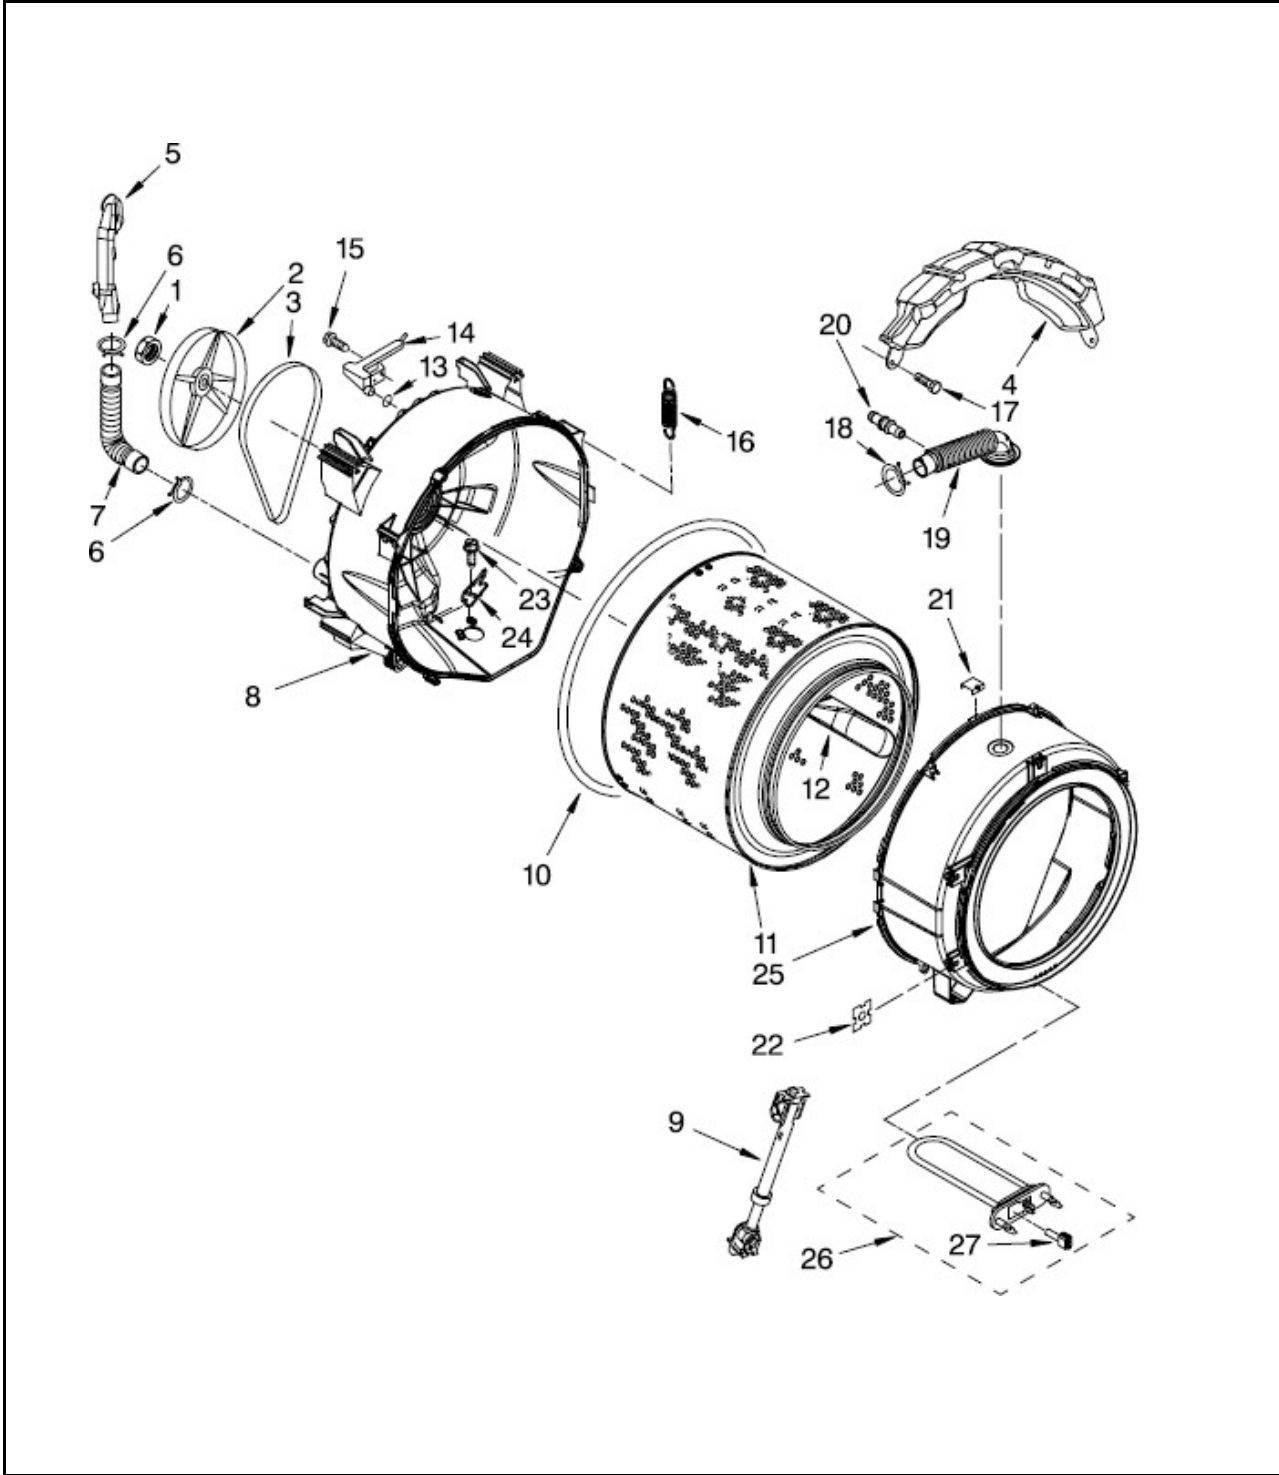

LAVADORA MFWW9550XW00

Marca	WHIRLPOOL
Capacidad	16 Kg
Color	WHITE

TUB AND BASKET