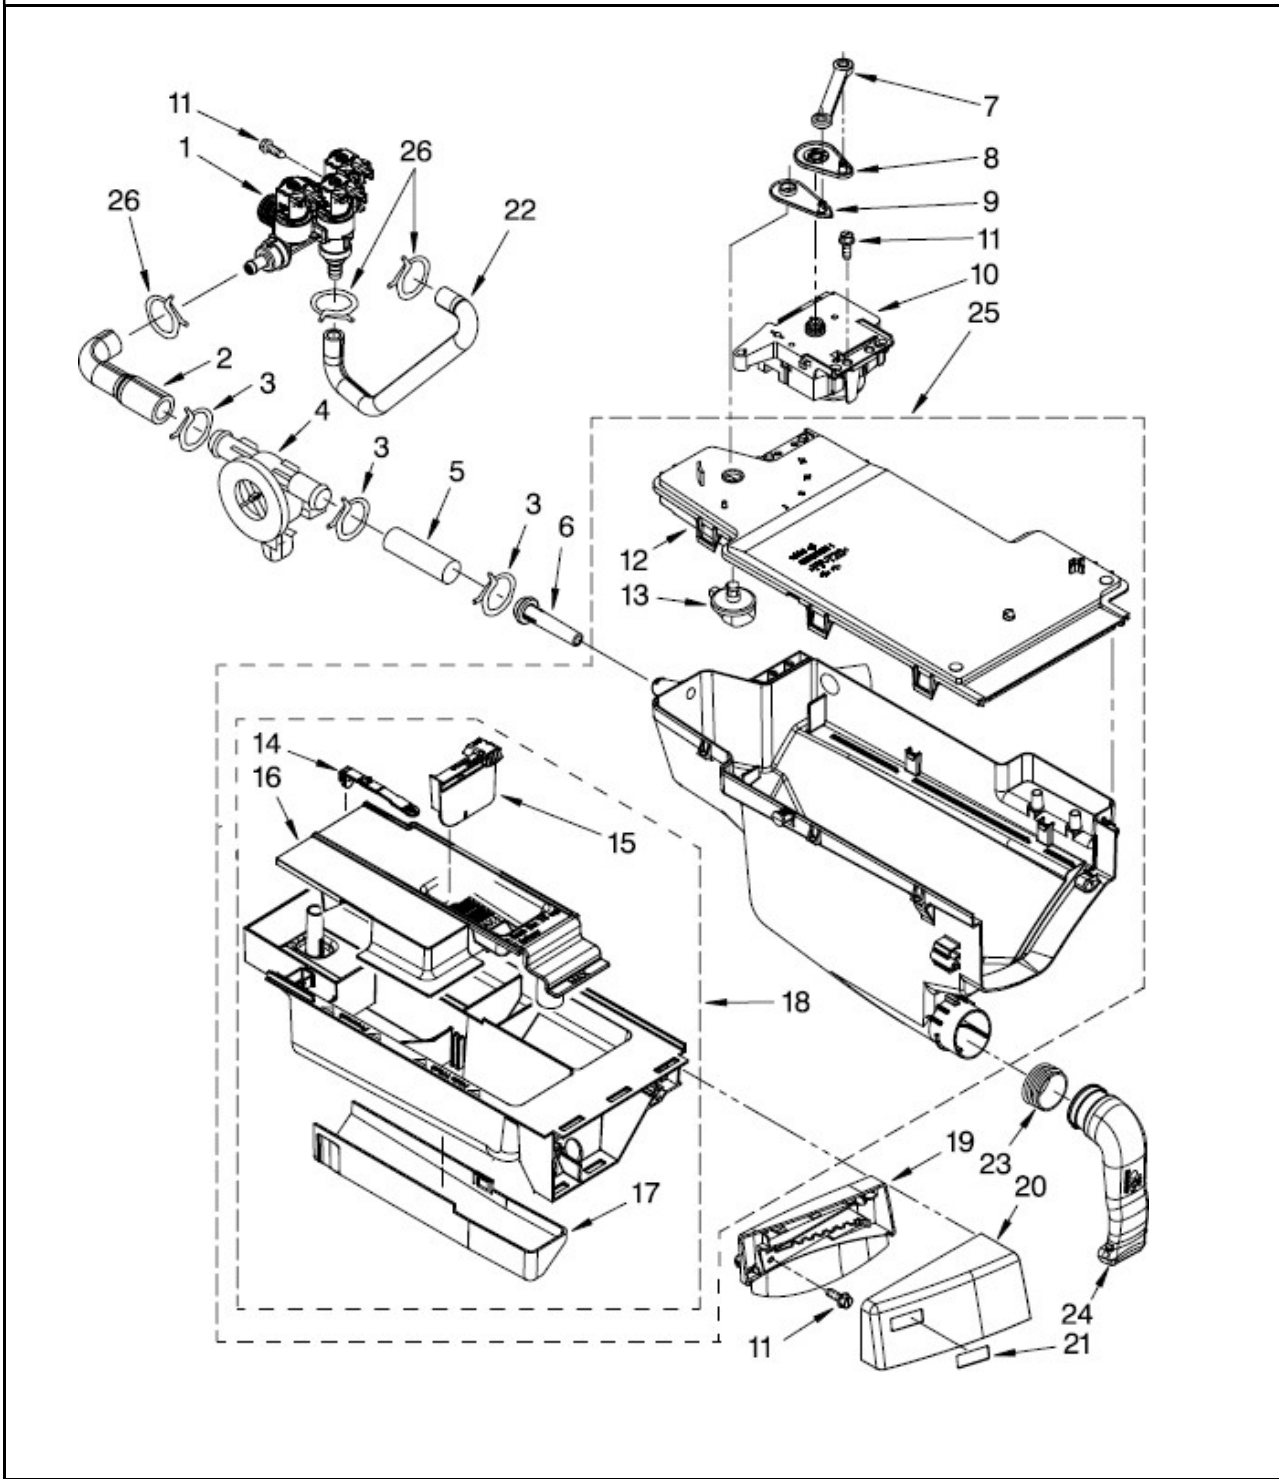

LAVADORA MFWW9550XW00

Marca	WHIRLPOOL
Capacidad	16 Kg
Color	WHITE

CONTROL PANEL

LAVADORA MFWW9550XW00

Marca		WHIRLPOOL	
Capacidad		16 Kg	
Color		WHITE	
CONTROL PANEL			
R e f	Descripción	C a n t	Numero de Parte
1	Panel, Control	1	W10164496
2	Knob, Control	*	***
3	Wheel, Encoder	*	***
4	Cover, Control Panel	*	***
5	Screw	*	***
6	User Interface, Center	*	***
7	Adapter, Encoder Wheel	*	***
8	User Interface, Right	*	***
9	Brace, Front Top	1	W10059240
10	Channel, Water	1	W10003700
11	Screw	*	***
12	Harness, Wiring (Upper Main)	1	W10167278
13	Microcomputer, Machine Control	1	W10307217
14	Harness, Wiring (User Interface)	1	W10167292

LAVADORA MFWW9550XW00

Marca	WHIRLPOOL
Capacidad	16 Kg
Color	WHITE
DISPENSER	

LAVADORA MFWW9550XW00

Marca		WHIRLPOOL	
Capacidad		16 Kg	
Color		WHITE	
R e f	Descripción	C a n t	Numero de Parte
DISPENSER			
1	Valve, Inlet	1	461970237662
2	Hose, Flowmeter (L-Shaped)	1	461970228371
3	Clamp	3	370450
4	Flowmeter	1	W10110225
5	Hose, Inlet Nozzle	1	461970230531
6	Nozzle, Inlet	1	8540042
7	Lever, Connection	1	W10003830
8	Cam, Actuator	1	W10003190
9	Lever, Water Distribution	1	W10183517
10	Actuator	1	W10163975
11	Screw	*	***
12	Plate, Distribution	1	W10163868
13	Nozzle, Distribution	1	W10003110
14	Hook, Drawer	1	W10003170
15	Separator, With Selection Slider	1	W10015200
16	Siphon, Bleach/Softener	1	W10164055
17	Cover, Detergent Drawer	1	W10003140
18	Drawer, Detergent (Complete)	1	W10157880
19	Bracket, Handle Fixation	1	461970234253
20	Handle, Drawer (Includes Items 19 & 21)	1	461970238682
21	Medallion	1	W10176673
22	Hose, Inlet Valve To Steamer Siphon	1	461970236781
23	Seal	1	W10003360
24	Tube, Dispenser To Bellow	1	W10005300
25	Dispenser, Complete (Includes Item 9)	1	W10164054
26	Clamp, Hose	1	8540008