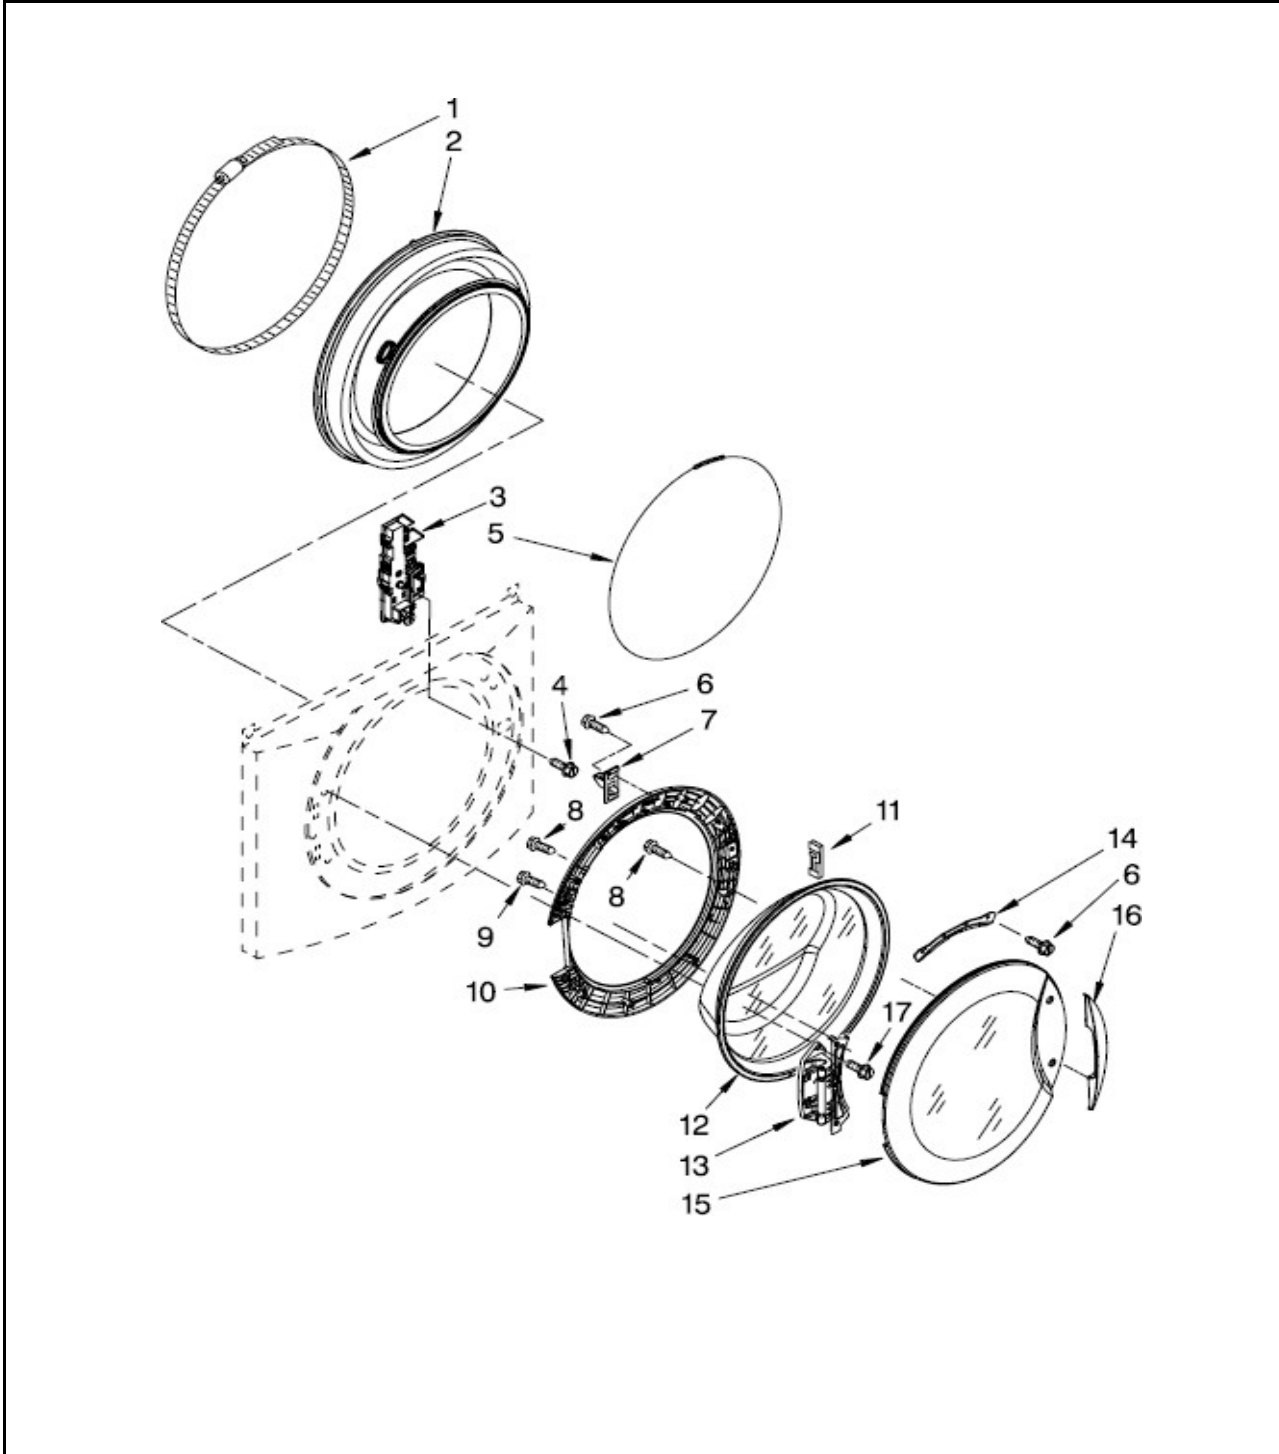

LAVADORA MFWW9550XW00

Marca	WHIRLPOOL
Capacidad	16 Kg
Color	WHITE

DOOR AND LATCH