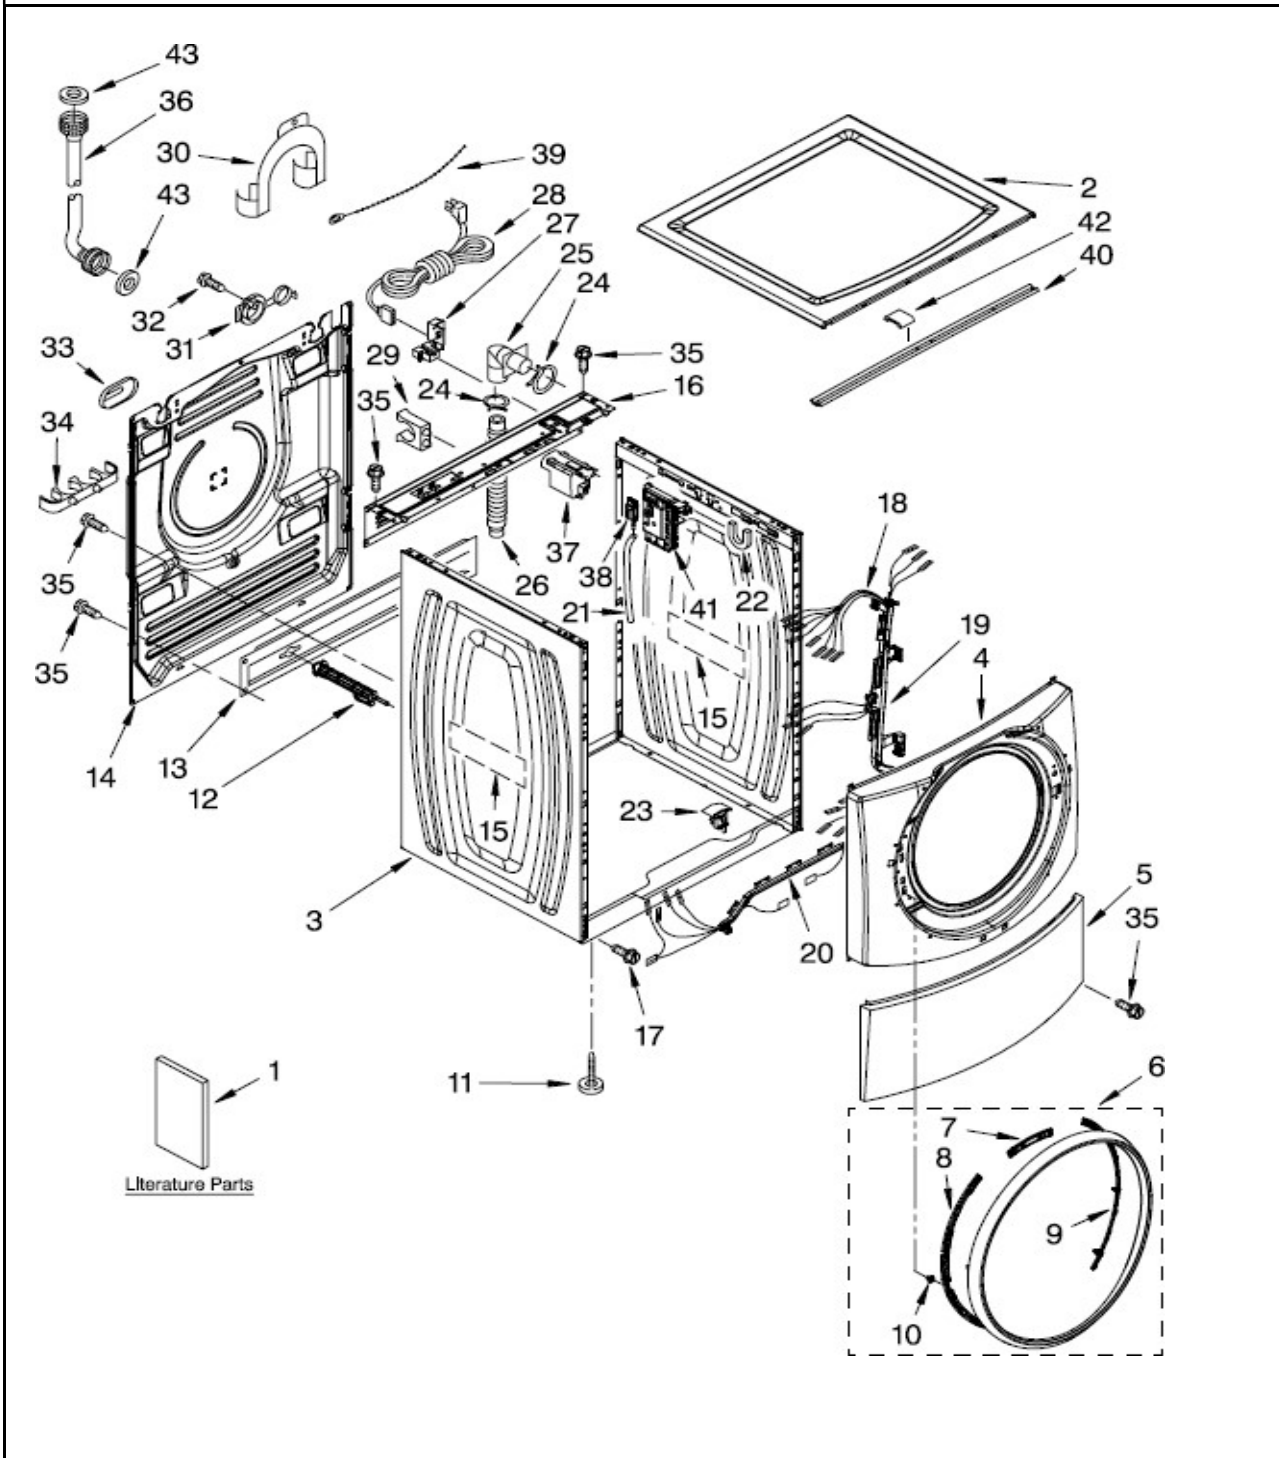

LAVADORA MFW9550XW00

Marca	WHIRLPOOL
Capacidad	16 Kg
Color	WHITE

TOP AND CABINET PARTS

LAVADORA MFW9550XW00

Marca		WHIRLPOOL	
Capacidad		16 Kg	
Color		WHITE	
TOP AND CABINET PARTS			
R e f	Descripción	C a n t	Numero de Parte
1	Literature Parts	*	***
2	Top	1	W10003900
3	Cabinet	1	W10171708
4	Panel, Front	1	W10015580
5	Toe Panel	1	W10003640
6	Ring, Trim	1	461970236351
7	Bracket, Trim Fixation (Top)	1	8183207
8	Bracket, Trim Fixation (Left)	1	8183208
9	Bracket, Trim Fixation (Right)	1	8183209
10	Clip, Trim	1	8183210
11	Foot, Leveling Bolt, Shipping	4	W10064810
12	Bolt, Shipping Upper	2	W10190006
12	Lower	2	W10190007
13	Brace, Transport Upper	1	W10165710
13	Lower	1	W10003040
14	Panel, Rear	1	W10165713
15	Absorber, Sound	2	3976348
16	Brace, Rear	1	W10110677
17	Screw, Grounding	*	***
18	Harness, Wiring	1	W10167287
19	Channel, Harness (Side)	1	W10003460
20	Channel, Harness (Bottom)	1	W10168549
21	Hose, Pressure Switch	1	W10004260
22	Bracket, Spring	2	W10008890
23	Microswitch (2)	2	8540210
24	Clamp, Hose	2	356138
25	Connector, Drain Hose	1	W10003260
26	Hose, Drain (Outer)	1	W10003280
27	Strain Relief	1	W10110676
28	Cord, Power	1	W10205498
29	Clip, Outer Hose Holder	2	W10022290
30	U-Bend, Drain Hose	1	8540021
31	Sleeve, Cord Support (2)	2	8540728
32	Screw, 3 x 8 mm	*	***
33	Cover, Transport	4	8540268
34	Clip, Outer Hose Holder	2	W10003270
35	Screw, 8-18 x 5/8	*	***
36	Hose, Water Inlet Blue Coupler	1	8571377
36	Red Coupler	1	8571378
37	Filter Interference	1	8540230
38	Switch, Analog Pressure Sensor	1	461970309561
39	Cable Tie	1	3347868
40	Brace, Top	1	8540721
41	Control Board, Expansion	1	461970236451
42	Damper, Brace	1	8283273
43	Washer, Water Inlet Hose	4	3976300