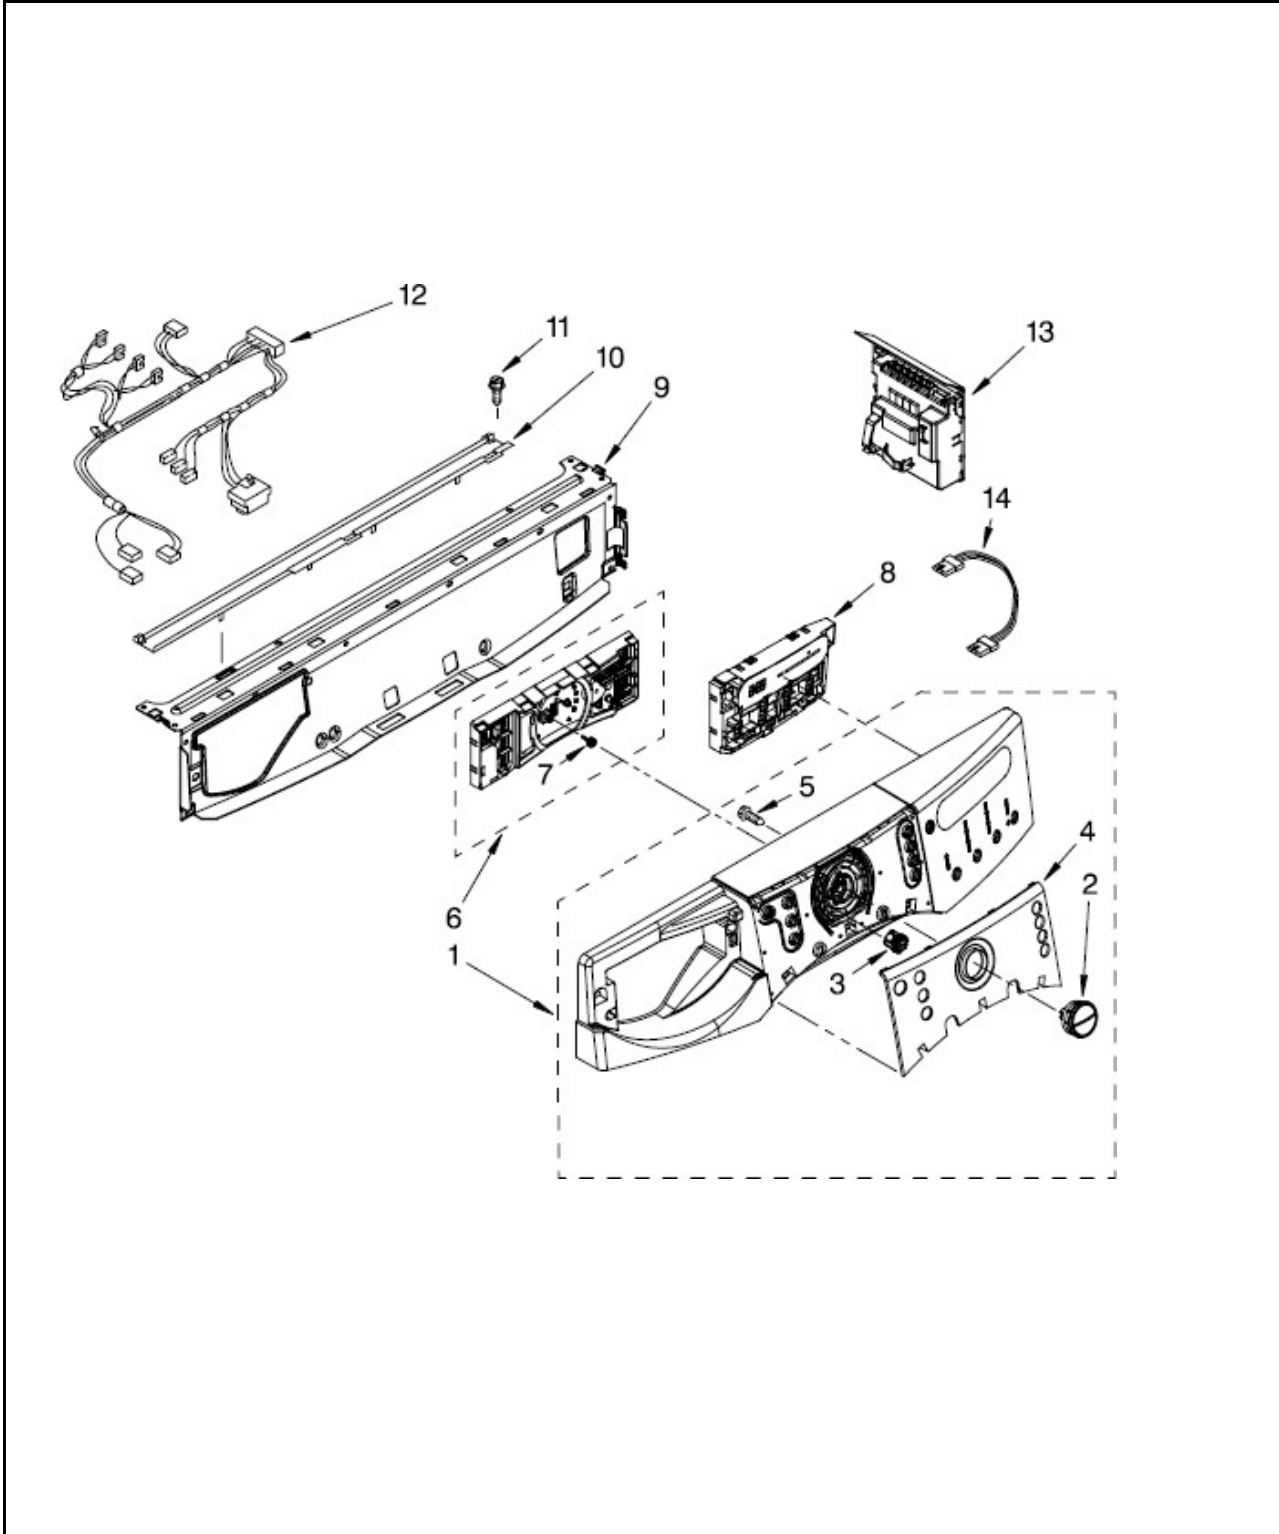

LAVADORA MFWW9550XW00

Marca	WHIRLPOOL
Capacidad	16 Kg
Color	WHITE

CONTROL PANEL