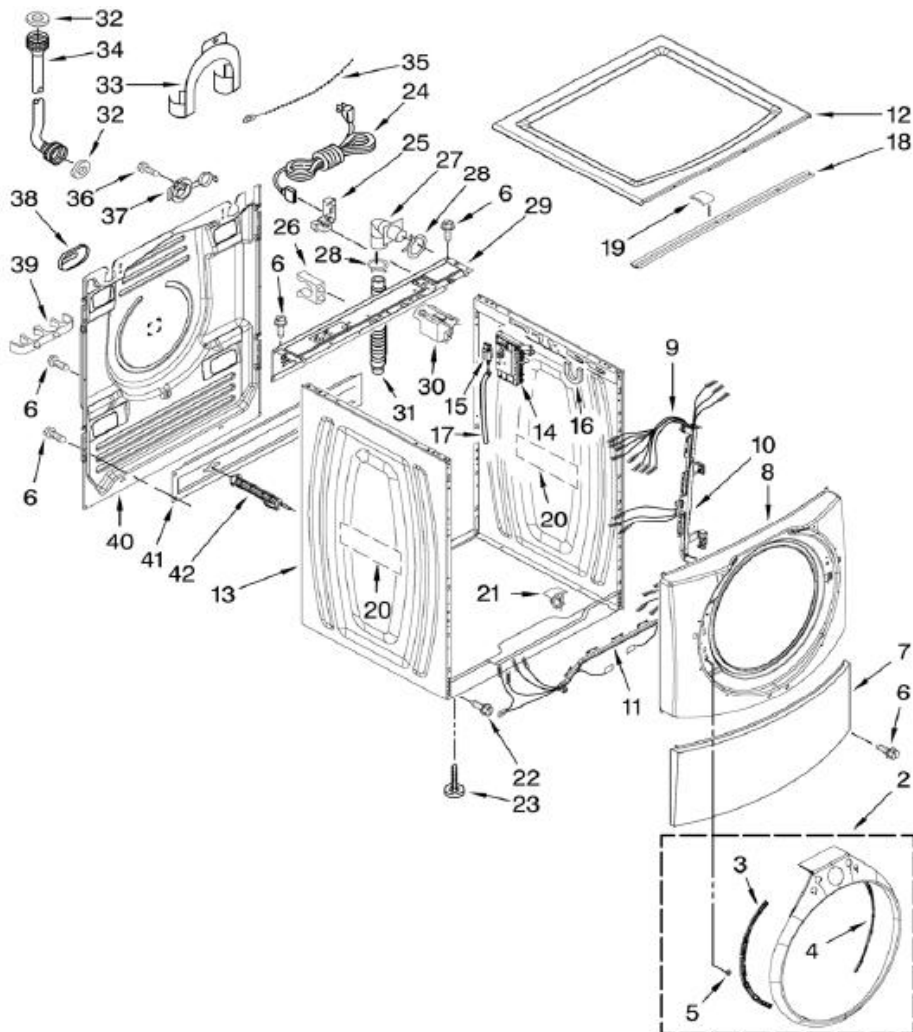

## MWFW9700VA00 GABINETE

2	W10176942	TRIM RING, TEARDROP ASSEMBLY
3	W10015770	BRACKET TRIM LEFT
4	W10015780	BRACKET TRIM RIGHT
5	W10029650	CLIP TRIM
6	W10015090	SCREW
7	W10176923	TOE PANEL
8	W10176915	PANEL FRONT
9	W10167287	HARNESS, WIRING
10	W10003460	CHANNEL HARNESS
11	W10168549	CHANNEL CABLE BOTTOM HARNESS
12	W10176930	TOP
13	W10176852	CABINET
14	461970236451	BOARD COMPL.-EXPANSION (MEB ASSY)
15	461970309561	SWITCH ANALOG PRESSURE SENSOR
16	W10008890	BRACKET SPRING
17	W10004260	HOSE PRESSURE SWITCH
18	8540721	BRACE TOP
19	8283273	DAMPER BRACE
20	3976348	ABSORBER SOUND
21	8540210	MICROSWITCH (2)
22	8540479	SCREW GROUNDING
23	W10064810	FOOT LEVENING
24	W10205498	CORD, POWER
25	W10110676	STRAIN RELIEF, POWER CORD
26	W10022290	CLIP, OUTER HOSE HOLDER
27	W10003260	CONNECTOR DRAIN HOSE
28	356138	CLAMP HOSE
29	W10110677	BRACE REAR
30	8540230	FILTER, INTERFERENCE
31	W10003280	HOSE DRAIN OUTER
32	3976300	WASHER WATER INLET HOSE
33	8540021	U BEND DRAIN HOSE
34	8571377	HOSE WATER INLET