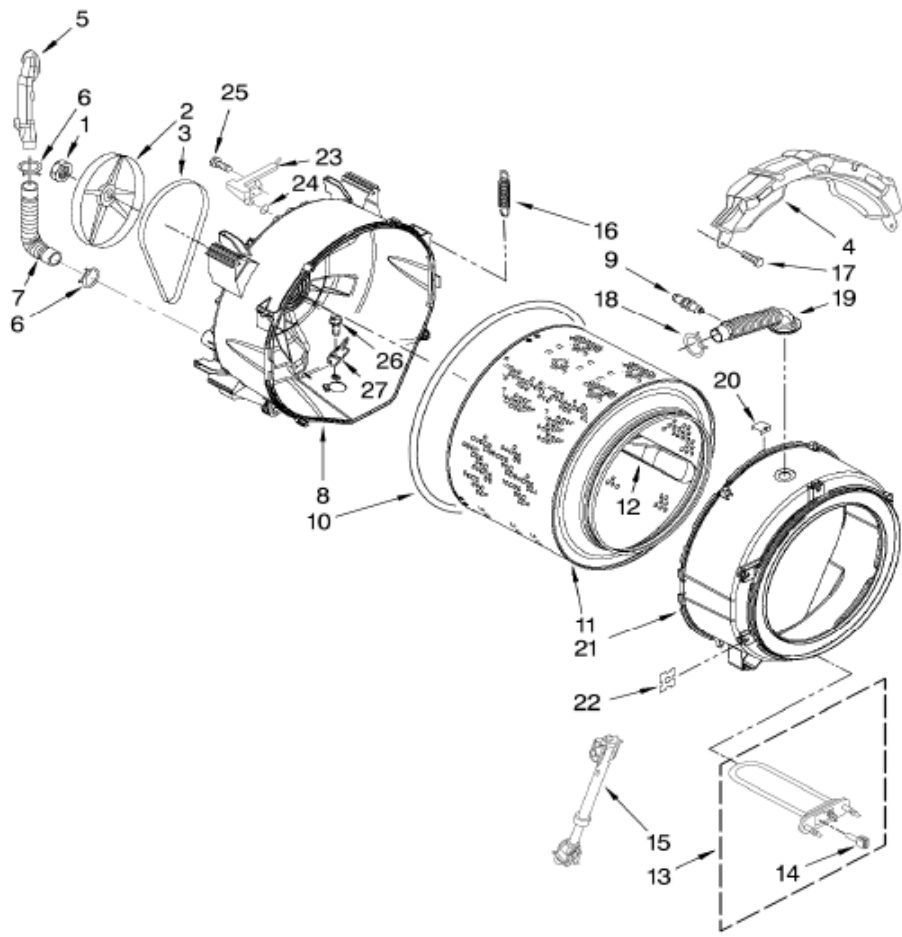

MWFW9700VA00 TINA