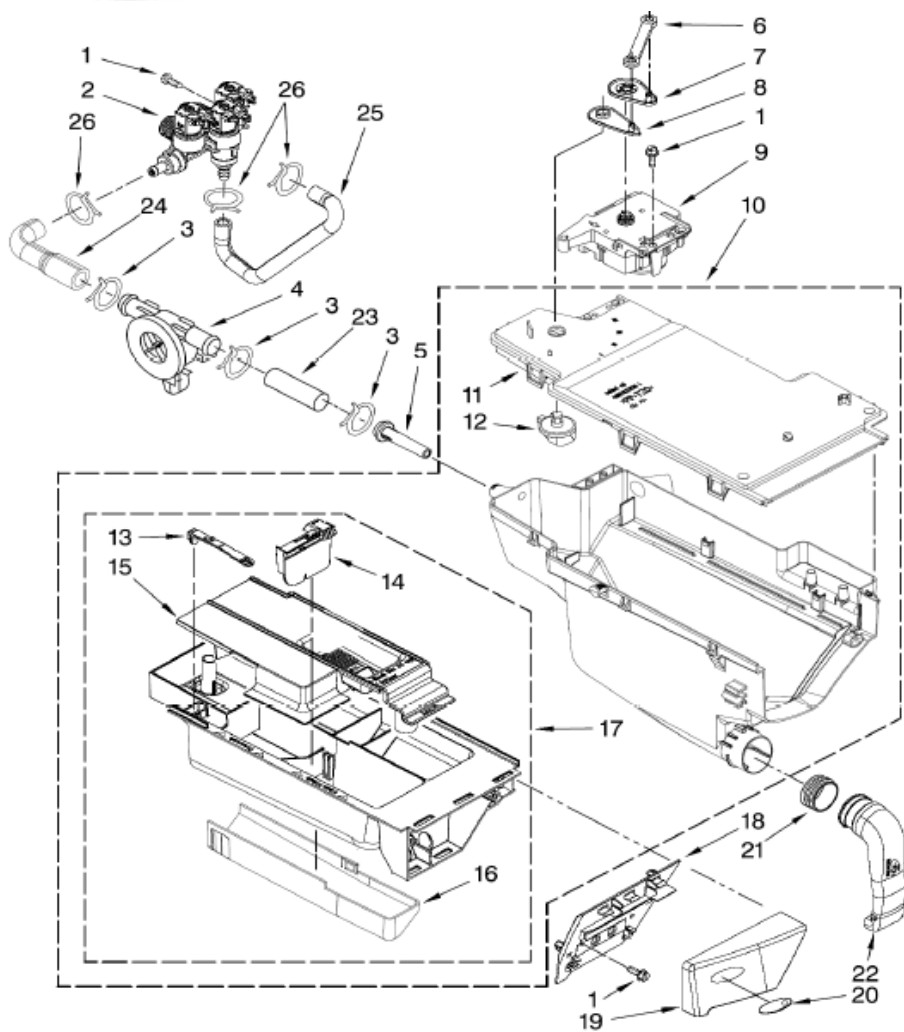

Distribuidor Autorizado

SurteRápido.com

Venta de Refacciones
Electrodomesticas

MWFW9700VA00 DESPACHADOR