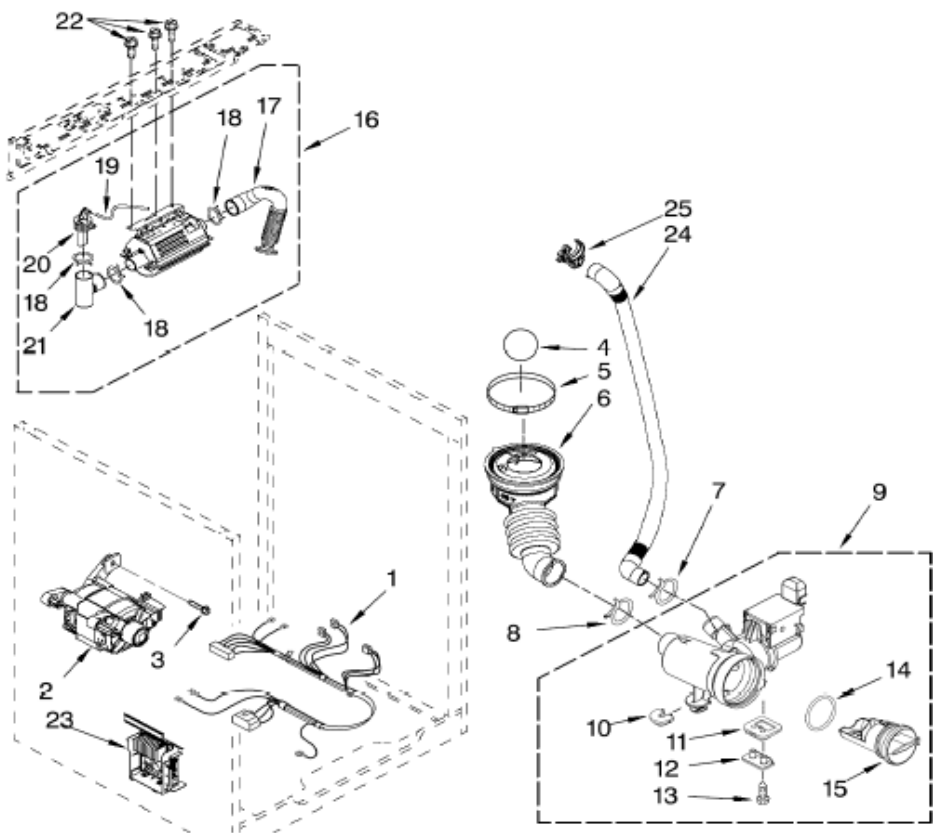

MFW9700VA00 BOMBA