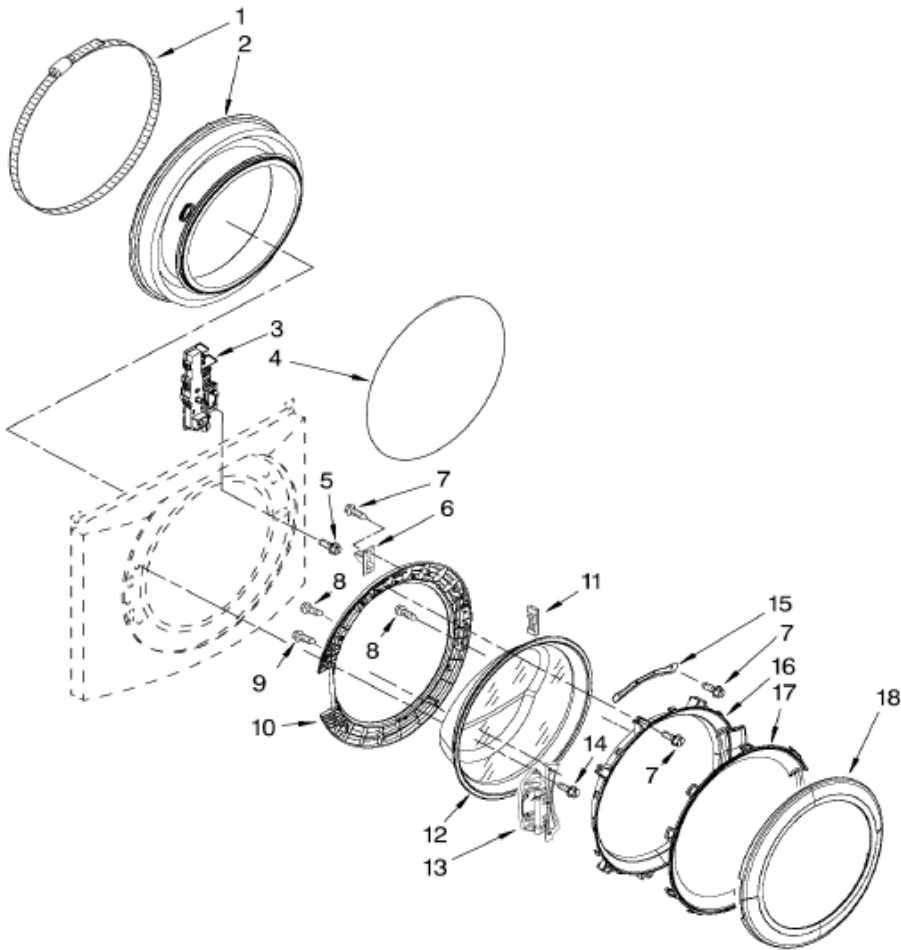

35	3347868	CABLE TIE
36	8540727	SCREW
37	8540728	SLEEVE CORD SUPPORT
38	8540268	COVER TRANSPORT
39	W10003270	CLIP OUTER HOSE HOLDER
40	W10165713	PANEL REAR
41	W10165710	BRACE TRANSPORT
41	W10003040	BRACE TRANSPORT
42	W10190006	BOLT SHIPPING
42	W10190007	BOLT SHIPPING

MFW9700VA00 PUERTA