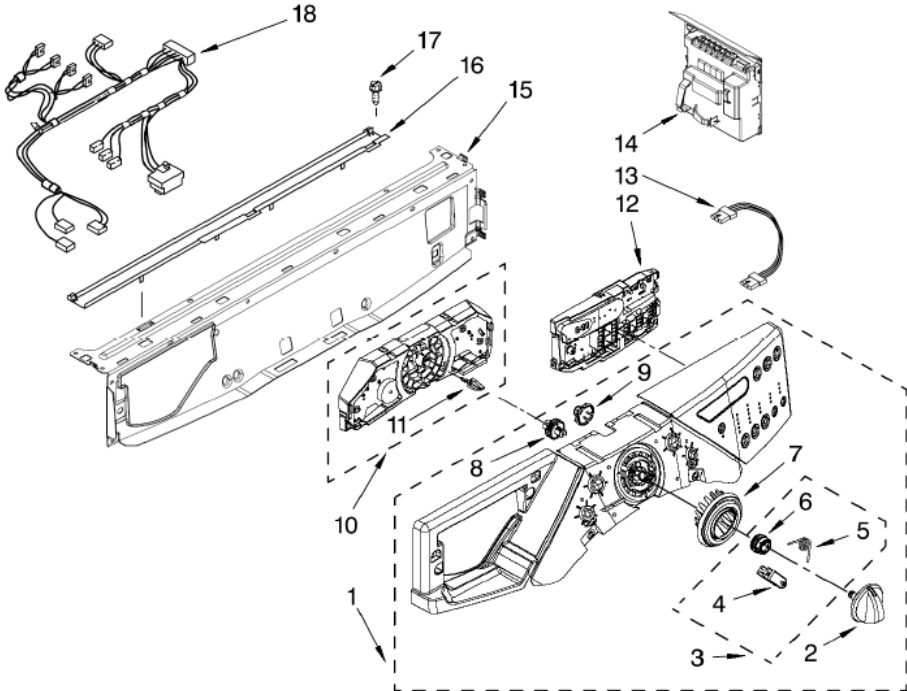

MFW9700VA00 TABLERO