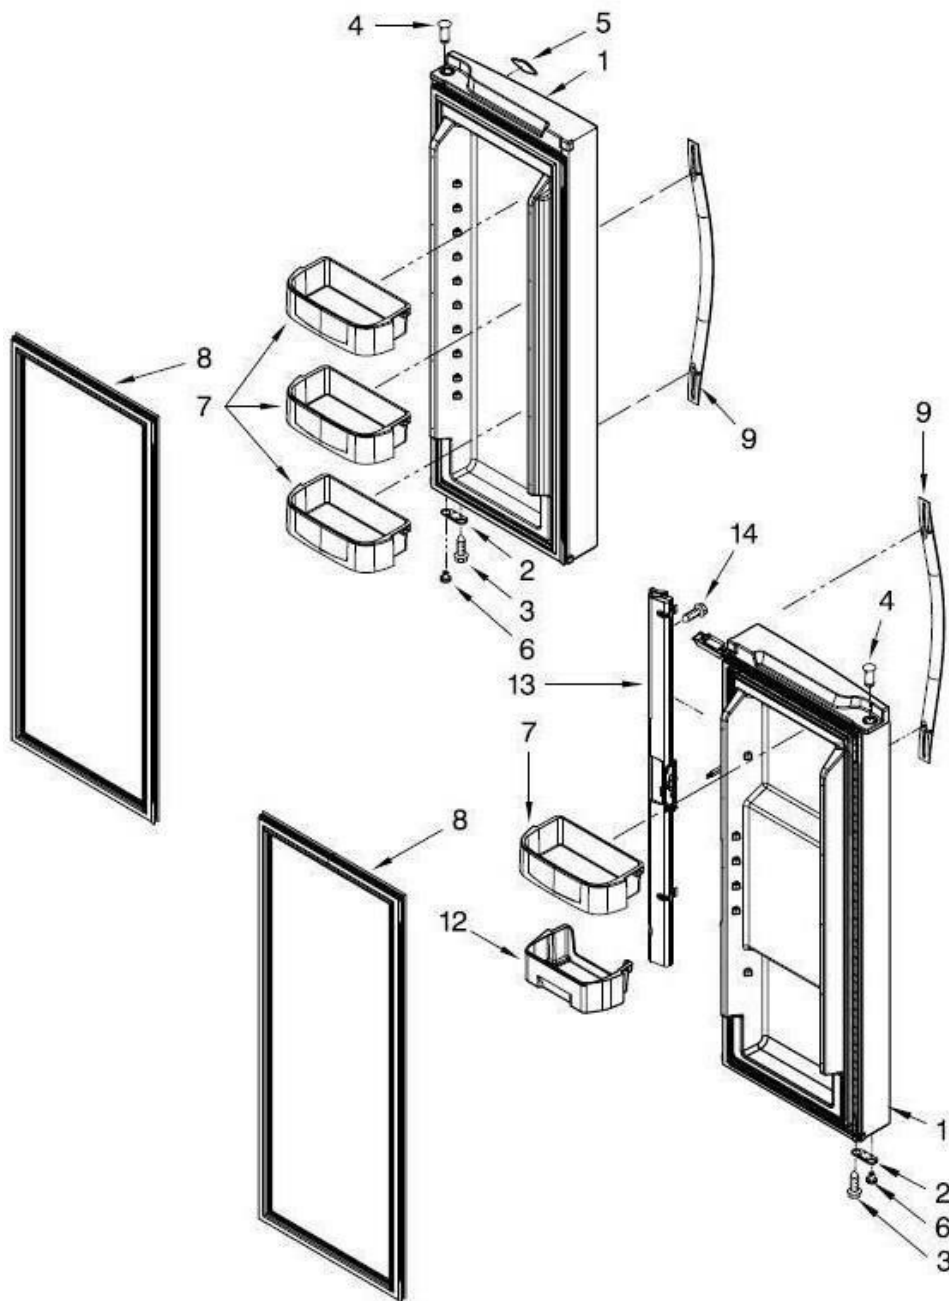

Distribuidor Autorizado

SurteRápido.com

Venta de Refacciones
Electrodomesticas

Refrigerador Whirlpool MWRF140SWEM00