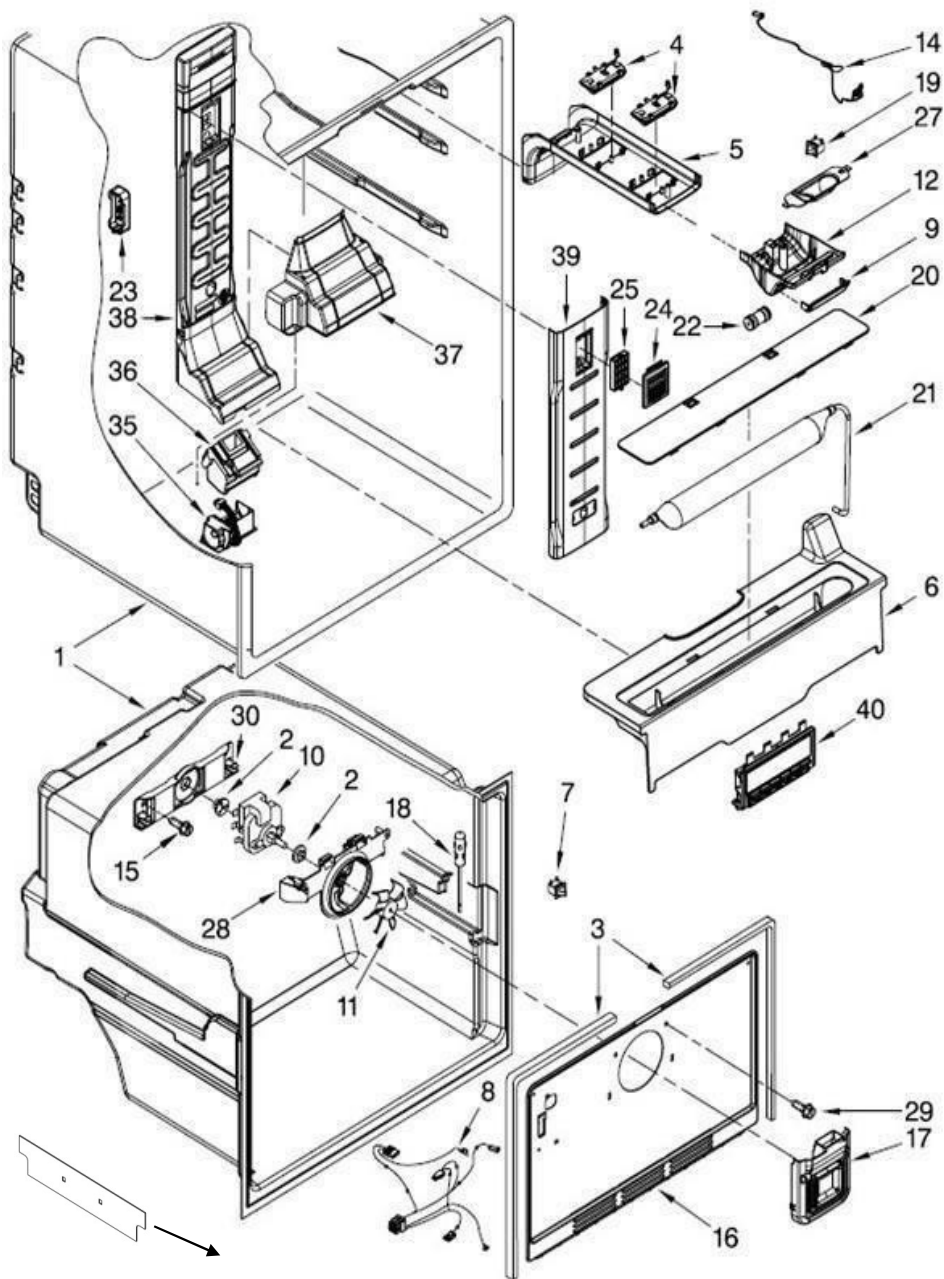

Distribuidor Autorizado

SurteRápido.com

Venta de Refacciones
Electrodomesticas

Refrigerador Whirlpool MWRF140SWEM00

Refrigerador Whirlpool MWRF140SWEM00

No. Ilus.	DESCRIPCIÓN	No. de Parte
1	Literature Parts	***
2	Hinge, Top Left	W10546298
*	Hinge, Top Right	W10546299
3	Roller, Front Left	W10359256
*	Roller, Front Right	W10359255
5	Clamp, Tube	***
6	Screw	***
7	Screw	***
8	Cover, Toe Grille	W10353932
9	Screw	***
10	Brake, Roller	W10141622
12	Clamp, Cord	W10303628
13	Screw	***
14	Hinge Center Left	W10770878
*	Hinge Center Right	W10770877
15	Shim, Hinge	W10546301
16	Screw	***
17	Rail Center	***
20	Corner Filler	W10283961
21	Grille	W10353935
25	Cover Hinge LS	W10465768
*	Cover Hinge RS	W10465767
27	Cover, Unit	W10636716
28	Cabinet	***
29	Gasket, Seal	1106508
31	Screw	***

Distribuidor Autorizado

SurteRápido.com

Venta de Refacciones
Electrodomesticas

Refrigerador Whirlpool MWRF140SWEM00

Refrigerador Whirlpool MWRF140SWEM00

No. Ilus.	DESCRIPCIÓN	No. de Parte
1	Liner	***
2	Grommet	2197380
3	Gasket, Evaporator Cover	W10468762
4	LED Light Assembly, RC	W10360497
5	Housing, Light RC	W10469878
6	Water Reservoir Container	W10798439
7	Switch, Rocker Arm	12466105
8	Wire Assembly, Evaporator Fan	W10487766
9	Cover, Control Housing	W10360550
10	Fan Motor	W10464673
11	Fan Blade	2200509
12	Control Housing	W10435634
14	Wire Assembly, RC Lighting	W10421350
15	Screw	***
16	Cover, Evaporator	W10300900
17	FC Tower	W10317182
18	Thermistor, FC	W10383615
19	Rocker Arm Switch	1118894
20	Cover, Water Reservoir	W10413160
21	Water Reservoir, Single	W10426134
22	Connector, Water	W10271543
23	Cover, Thermistor	W10425252
24	Grille, Air Filter	W10330850
25	Antibacterial Filter	W10315189
27	Shield Heat	W10314195
28	Bracket, Fan Motor	W10321162
29	Screw	***
30	Bracket Evap. Fan, Rear	2254454