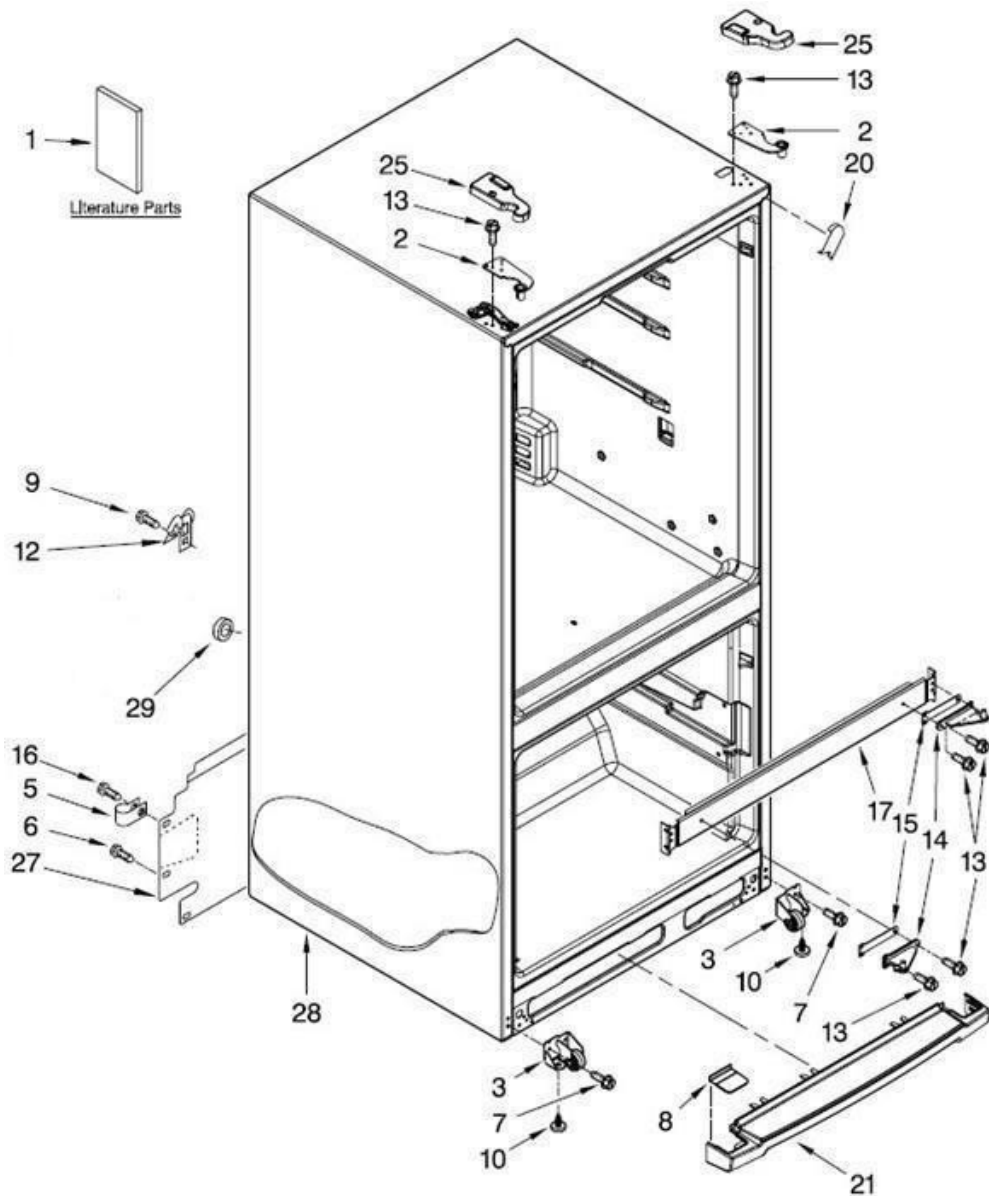

Distribuidor Autorizado

SurteRápido.com

Venta de Refacciones
Electrodomesticas

Refrigerador Whirlpool MWRF140SWEM00

Refrigerador Whirlpool MWRF140SWEM00

No. Ilus.	DESCRIPCIÓN	No. de Parte
1	Literature Parts	***
2	Hinge, Top Left	W10546298
*	Hinge, Top Right	W10546299
3	Roller, Front Left	W10359256
*	Roller, Front Right	W10359255
5	Clamp, Tube	***
6	Screw	***
7	Screw	***
8	Cover, Toe Grille	W10353932
9	Screw	***
10	Brake, Roller	W10141622
12	Clamp, Cord	W10303628
13	Screw	***
14	Hinge Center Left	W10770878
*	Hinge Center Right	W10770877
15	Shim, Hinge	W10546301
16	Screw	***
17	Rail Center	***
20	Corner Filler	W10283961
21	Grille	W10353935
25	Cover Hinge LS	W10465768
*	Cover Hinge RS	W10465767
27	Cover, Unit	W10636716
28	Cabinet	***
29	Gasket, Seal	1106508
31	Screw	***

Distribuidor Autorizado

SurteRápido.com

Venta de Refacciones
Electrodomesticas

Refrigerador Whirlpool MWRF140SWEM00

Refrigerador Whirlpool MWRF140SWEM00

No. Ilus.	DESCRIPCIÓN	No. de Parte
1	Liner	***
2	Grommet	2197380
3	Gasket, Evaporator Cover	W10468762
4	LED Light Assembly, RC	W10360497
5	Housing, Light RC	W10469878
6	Water Reservoir Container	W10798439
7	Switch, Rocker Arm	12466105
8	Wire Assembly, Evaporator Fan	W10487766
9	Cover, Control Housing	W10360550
10	Fan Motor	W10464673
11	Fan Blade	2200509
12	Control Housing	W10435634
14	Wire Assembly, RC Lighting	W10421350
15	Screw	***
16	Cover, Evaporator	W10300900
17	FC Tower	W10317182
18	Thermistor, FC	W10383615
19	Rocker Arm Switch	1118894
20	Cover, Water Reservoir	W10413160
21	Water Reservoir, Single	W10426134
22	Connector, Water	W10271543
23	Cover, Thermistor	W10425252
24	Grille, Air Filter	W10330850
25	Antibacterial Filter	W10315189
27	Shield Heat	W10314195
28	Bracket, Fan Motor	W10321162
29	Screw	***
30	Bracket Evap. Fan, Rear	2254454