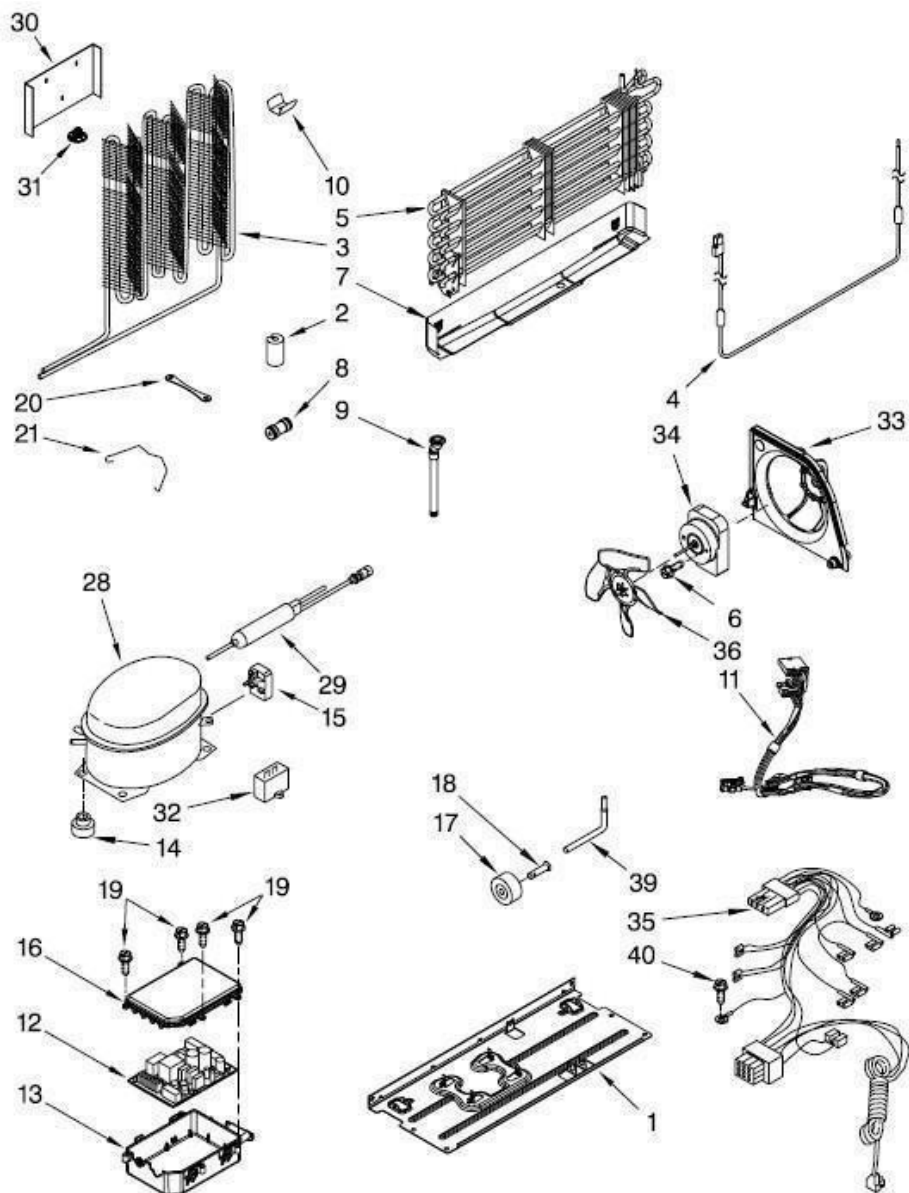

Distribuidor Autorizado

SurteRápido.com

Venta de Refacciones
Electrodomesticas

Refrigerador Whirlpool MWRF140SWEM00