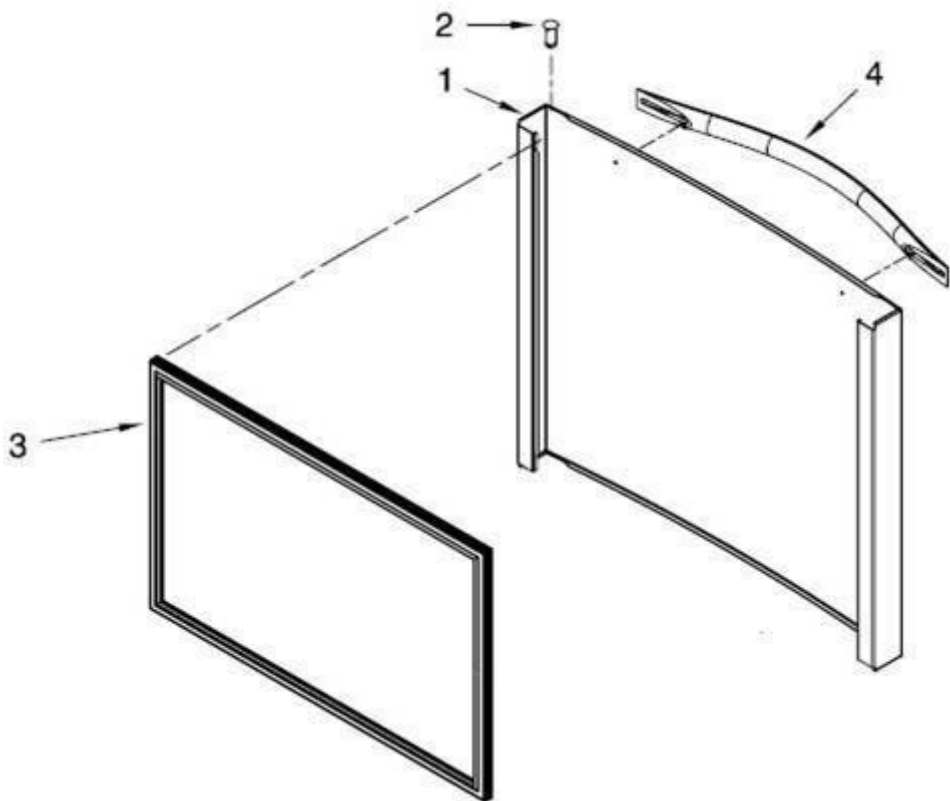

Refrigerador Whirlpool MWR140SWEM00

No.Ilus.	DESCRIPCIÓN	No. de Parte
1	Freezer Door	LW10811993
2	Thimble	W10334042
3	Gasket, FC	W10465762
4	Handle Assembly	W10686487