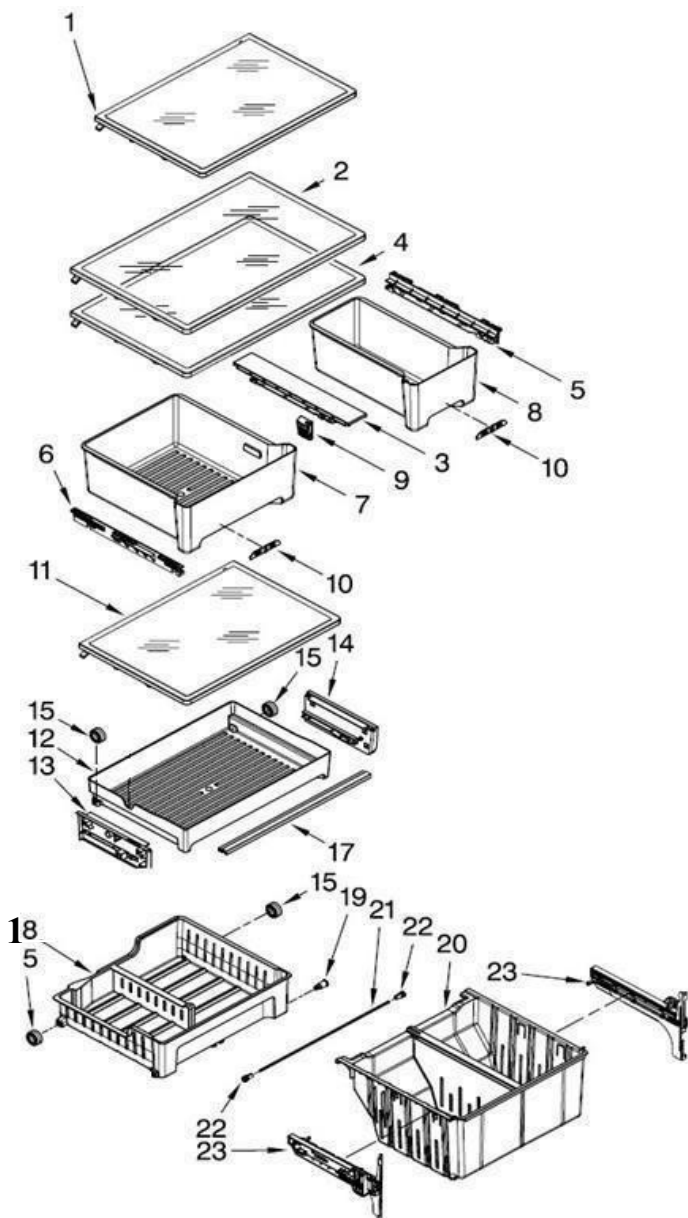

Refrigerador Whirlpool MWRF140SWEM00

No. Ilus.	DESCRIPCIÓN	No. de Parte
35	Damper, Electronic Control	W10745484
36	Cover, Damper Housing	W10474775
37	Housing Damper	W10314204
38	Multiflow Assy	W10448448
39	Multiflow Cover	W10356895
40	UI Assy-Sparsh Lock	W11027237
41	Evap - Insulation	W10444960

Distribuidor Autorizado

SurteRápido.com

Venta de Refacciones
Electrodomesticas

Refrigerador Whirlpool MWRF140SWEM00

Refrigerador Whirlpool MWRF140SWEM00

No. Ilus.	DESCRIPCIÓN	No. de Parte
1	Shelf Full 30"	W10486290
2	Shelf Full 30" White	W10628709
3	Track Rail Center	W10468557
4	Crisper Cover	W10628709
5	Track Rail RS	W10468556
6	Track Rail LS	W10468555
7	Crisper Pan, 16"	W10370327
8	Crisper Pan 8"	W10317184
10	Humidity Control	W10356844
11	Cover Glass, Pantry	W10513681
12	Pantry, Deli Pan Assembly	W10397907
13	Rail, Pantry, LH	W10397908
14	Rail, Pantry, RH	W10414530
15	Roller	W10278139
17	Support Assembly, Pantry	W10507470
18	Freezer Bin, Upper	W10555437
19	Axle, Roller	W10257246
20	Freezer Basket, Lower	W10317289
21	Shaft, Rack	W10802342
22	Collar, Gear	W10277361
23	Adaptador Freezer LH	W10397636
*	Adaptador Freezer RH	W10397635