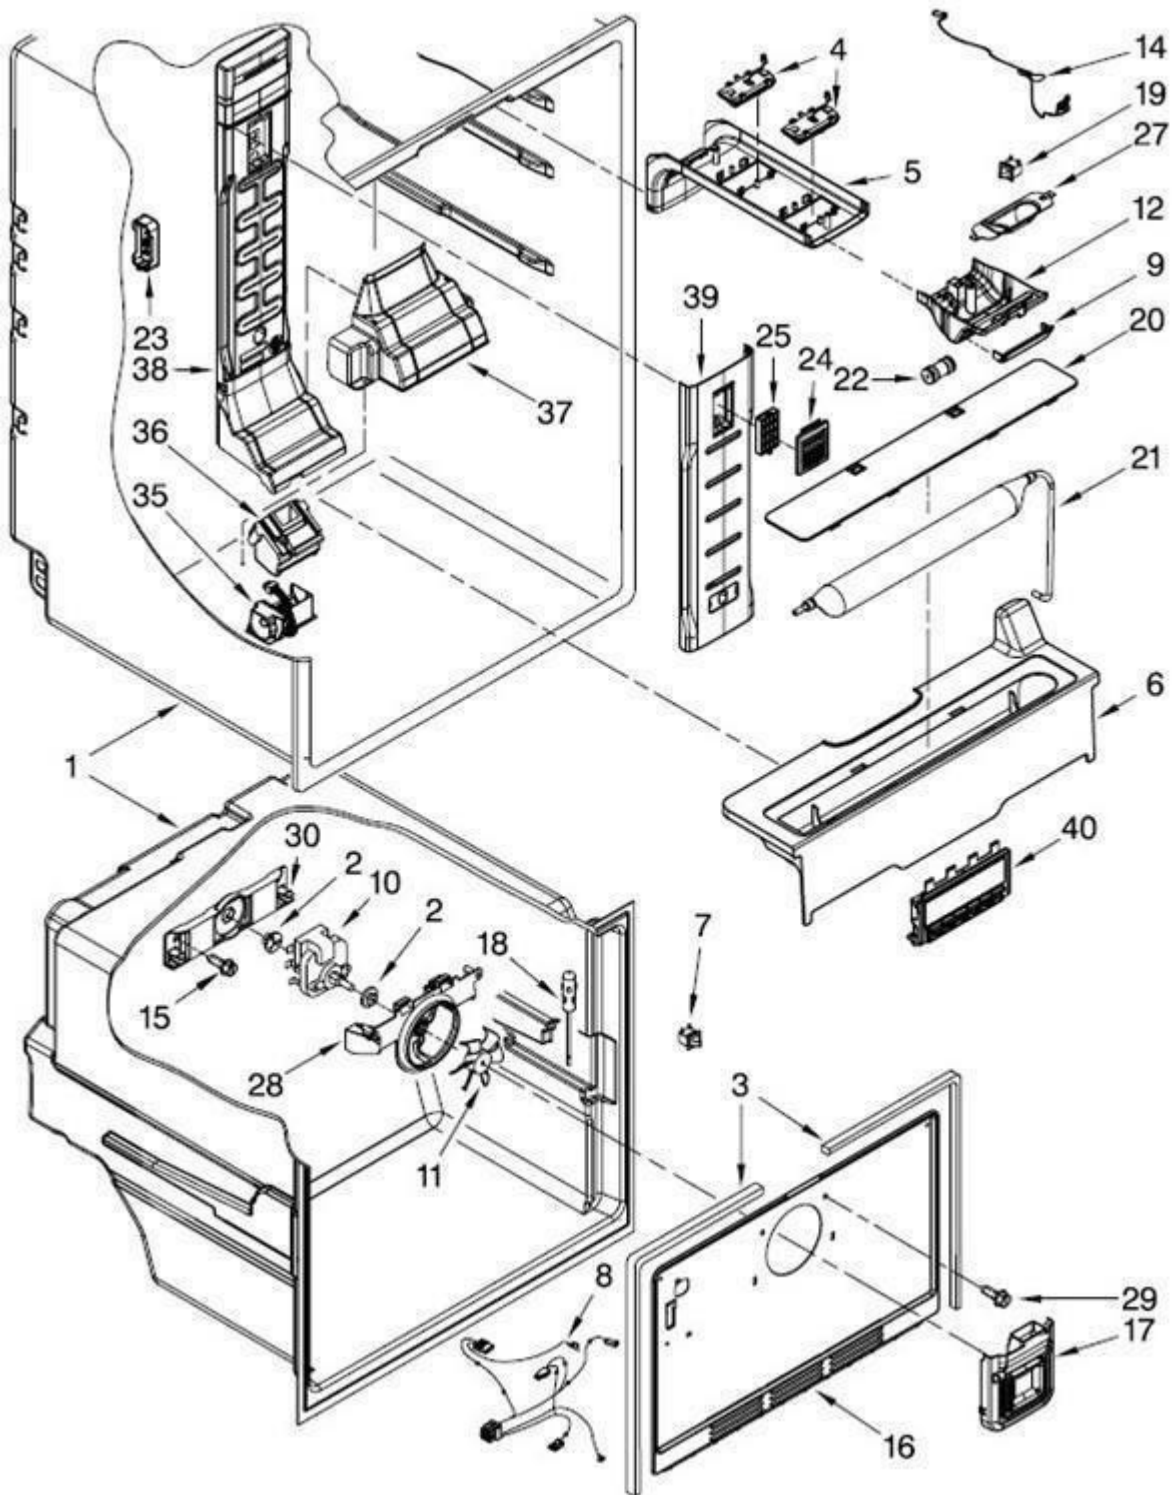

REFRIGERADOR MWRF140SWHV00

REFRIGERADOR MWRF140SWHV00

No. Ilus.	DESCRIPCIÓN	Cant.	No. de Parte
1	Liner	**	***
2	Grommet	2	2197380
3	Gasket, Evaporator Cover	2	W10468762
4	LED Light Assembly, RC	2	W10360497
5	Housing, Light RC	1	W10469878
6	Water Reservoir Container	1	W10798439
7	Switch, Rocker Arm	1	12466105
8	Wire Assembly, Evaporator Fan	1	W11086791
9	Cover, Control Housing	1	W10360550
10	Fan Motor	1	W10464673
11	Fan Blade	1	2200509
12	Control Housing	1	W10435634
14	Wire Assembly, RC Lighting	1	W10421350
15	Screw	**	***
16	Cover, Evaporator	1	W10300900
17	FC Tower	1	W10317182
18	Thermistor, FC	1	W10384183
19	Rocker Arm Switch	2	1118894
20	Cover, Water Reservoir	1	W10413160
21	Water Reservoir, Single	1	W10426134
22	Connector, Water	1	W10271543
23	Cover, Thermistor	2	W10425252
24	Grille, Air Filter	1	W10330850
25	Antibacterial Filter	1	W10315189
27	Shield Heat	1	W10314195
28	Bracket, Fan Motor	1	W10321162
29	Screw		***
30	Bracket Evap. Fan, Rear	1	2254454
35	Damper, Electronic Control	1	W10745484
36	Cover, Damper Housing	1	W10474775
37	Housing Damper	1	W10314204
38	Multiflow Assy	1	W10448448
39	Multiflow Cover	1	W10356895
40	UI Assy-Sparsh Lock	1	W11027237