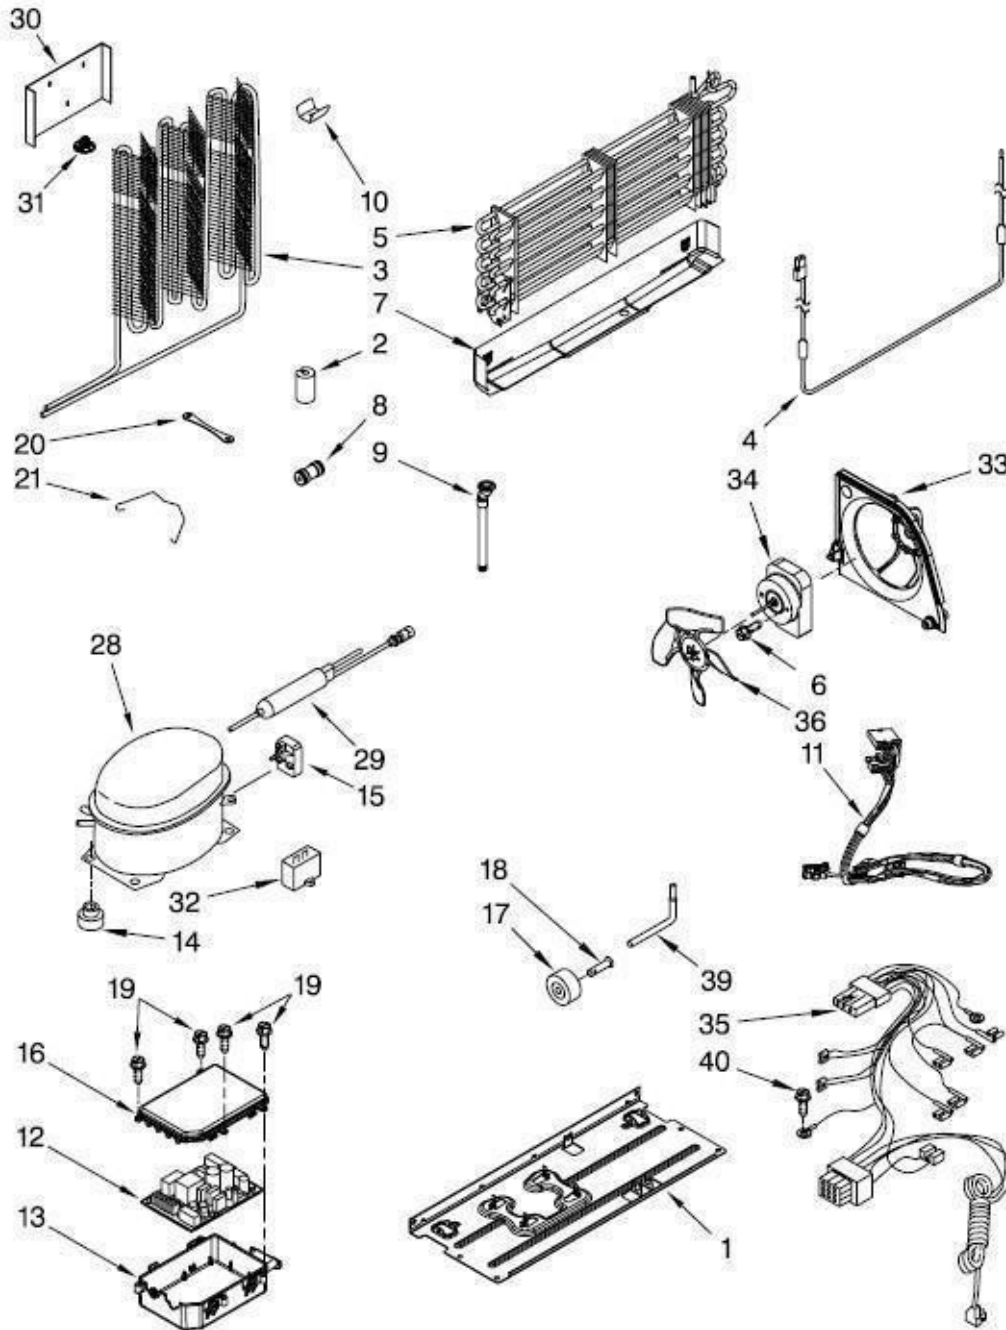

REFRIGERADOR MWRF140SWHV00

REFRIGERADOR MWRF140SWHV00

Ilus.	DESCRIPCIÓN	Cant.	No. de Parte
1	Plate, Unit Mounting	1	W10300116
2	Grommet, Condenser	3	2319835
3	Condenser	1	W10342567
4	Heater, Defrost	1	W10436849
5	Evaporator Assy	1	W10321158
6	Screw	**	***
7	Drain Pan	1	W10802027
8	Connector, Water Tube	1	W10271541
9	Drain Tube	1	W10314199
10	Clip, Condenser Mounting	4	W10248621
11	Wire Assembly, Low Voltage	1	W10424230
12	Electronic Control Minotaur	1	W10892333
13	Enclosure	1	2323186
14	Grommet	4	10835903
15	Start-Device Combination	1	W10796752
16	Cover, Electronic Control	1	W10313215
17	Roller	2	W10475495
18	Rivet	2	2179826
19	Screw	**	***
20	Strap, Compressor	2	W10236396
21	Bale Strap	1	W10174383
28	Compressor	1	W10743447
29	Drier	1	W10669573
30	Cover, Condenser Bottom	1	W10349514
31	Clip, Cover	1	W10815861
32	Capacitor	1	W10642075
33	Air Baffle	1	2315541
34	Motor, Condenser	1	W10530280
35	Wire Assy, Unit	1	W10810087
36	Fan Blade	1	W10817071
39	Tube, Process	**	***
40	Screw	**	***