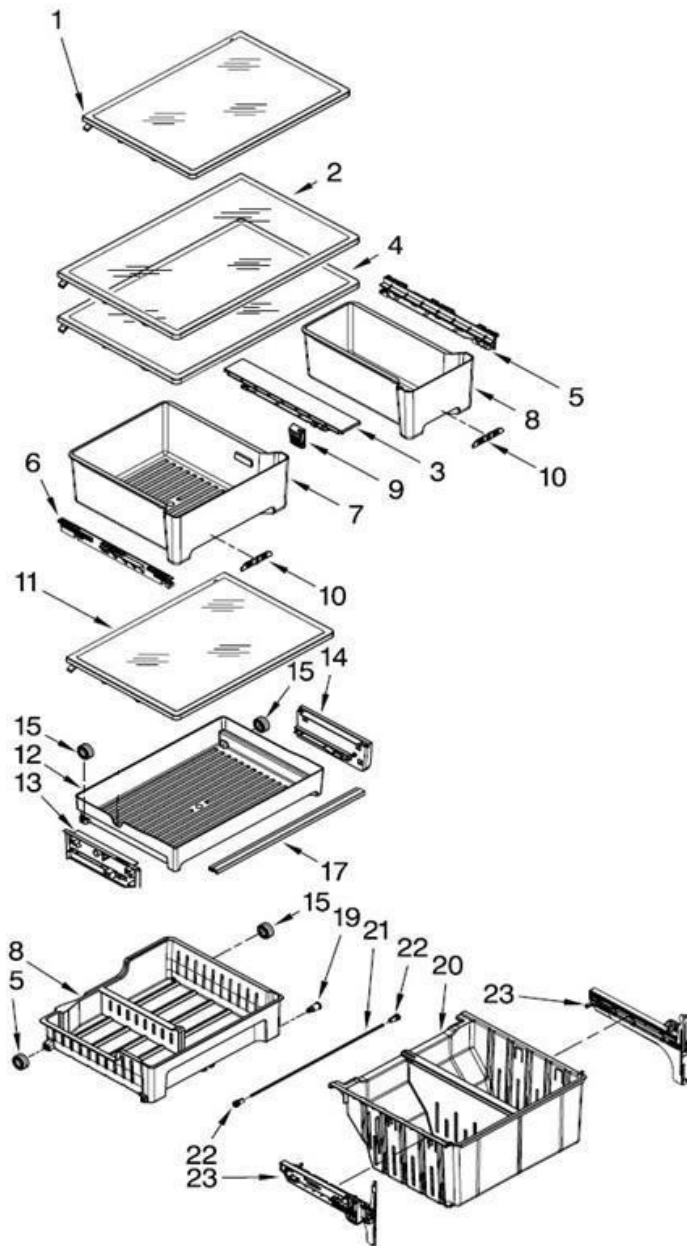

Refrigerador Whirlpool MWRF220SEEM00

No. Ilus.	DESCRIPCIÓN	No. de Parte
30	Bracket Evap. Fan, Rear	2254454
31	Housing, Lighting FC	W10313917
32	Light Cover, FC	W10313918
33	Light Socket, FC	W10440814
34	Light Bulb, FC	W10473925
35	Damper, Electronic Control	W10745484
36	Cover, Damper Housing	W10474775
37	Housing Damper	W10314204
38	Multiflow Assy	W10448448
39	Multiflow Cover	W10356895
40	Screw Cup	W10336009
41	Evap – Insulation	W10444960

Distribuidor Autorizado

SurteRápido.com

Venta de Refacciones
Electrodomesticas

Refrigerador Whirlpool MWRF220SEEM00

Refrigerador Whirlpool MWRF220SEEM00

No.Illus.	DESCRIPCIÓN	No. de Parte
1	Shelf Full 30"	W10486290
2	Shelf Full 30" White	W10628709
3	Track Rail Center	W10468557
4	Crisper Cover	W10628709
5	Track Rail RS	W10468556
6	Track Rail LS	W10468555
7	Crisper Pan, 16"	W10370327
8	Crisper Pan 8"	W10317184
10	Humidity Control	W10356844
11	Cover Glass, Pantry	W10513681
12	Pantry, Deli Pan Assembly	W10397907
13	Rail, Pantry, LH	W10397908
14	Rail, Pantry, RH	W10414530
15	Roller	***
17	Support Assembly, Pantry Cover	W10507470
18	Freezer Bin, Upper	W10555437
19	Axle, Roller	***
20	Freezer Basket, Lower	W10317289
21	Shaft, Rack	W10802342
22	Collar, Gear	W10277361
23	Adaptador Freezer LH	W10397636
*	Adaptador Freezer RH	W10397635