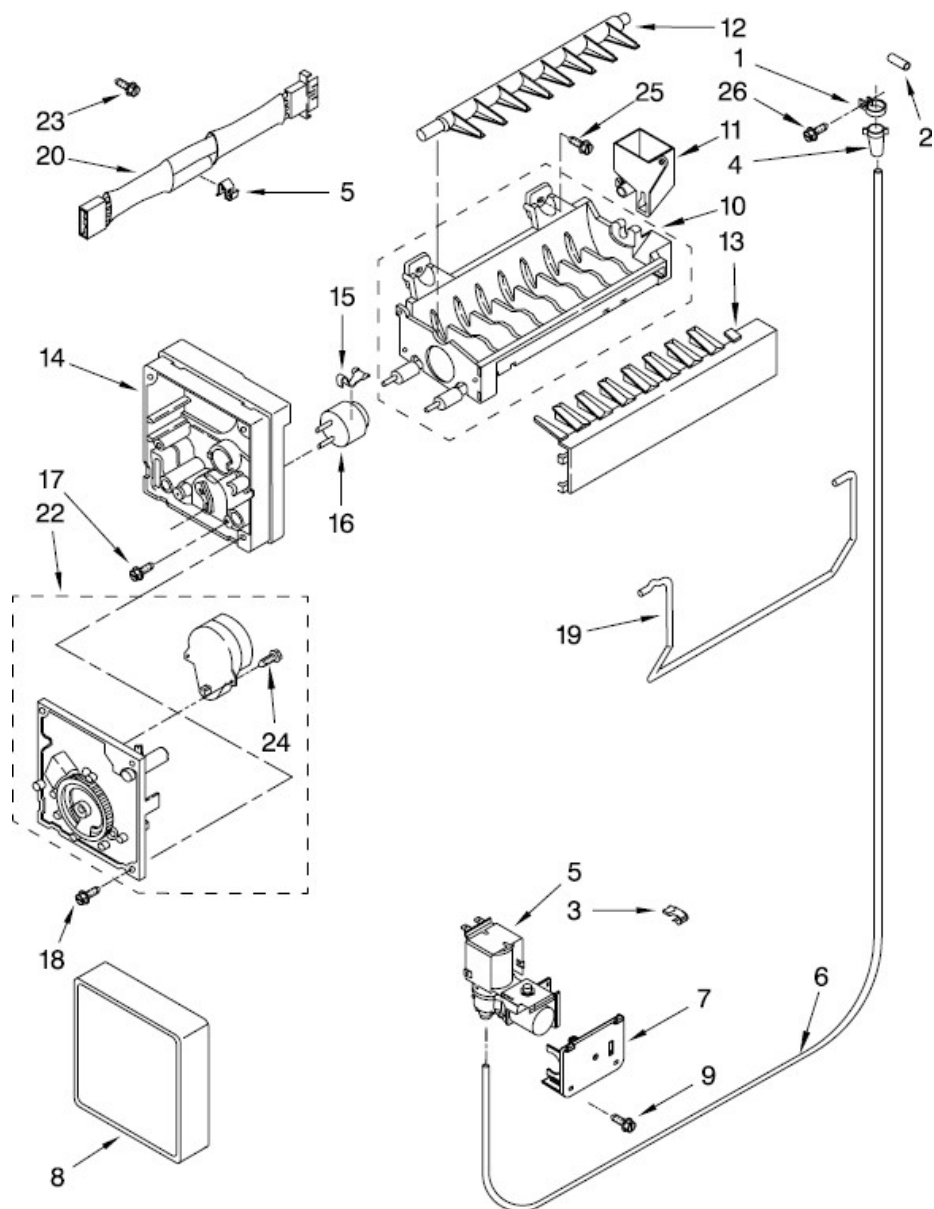

Refrigerador Whirlpool MWRF220SEEM00

No. Ilus.	DESCRIPCIÓN	No. de Parte
35	Wire Assy, Unit	W10633276
36	Fan Blade	W10139483
39	Tube, Process	***
40	Screw	***

Distribuidor Autorizado

SurteRápido.com

Venta de Refacciones
Electrodomesticas

Refrigerador Whirlpool MWRF220SEEM00

Refrigerador Whirlpool MWRF220SEEM00

No. Ilus.	DESCRIPCIÓN	No. de Parte
1	Clamp, Tube	***
2	Tube, Water Inlet	W10496649
3	Clip, Water Valve	***
4	Insert, Tube	2181939
5	Valve Solenoid (Single)	W10498992
	Valve Solenoid (Dual)	***
6	Tube, Water Valve	W10664272
7	Bracket, Water Valve, Dual	W10237915
8	Cover, IM Module	W10289690
9	Screw	***
10	Mold & Heater Assy	628228
11	Cup, Water Fill	W10435665
12	Ejector	627843
13	Ice Stripper	W10699925
14	Support	2194712
15	Retainer Thermostat	2315522
16	Thermostat	628397
17	Screw	***
18	Screw	***
19	Shut Off Arm	W10474785
20	Harness, Wiring	W10309400
22	Module Assy	W10223929
23	Screw	***
24	Screw	***
25	Screw	***
26	Screw	***
100	Icemaker, Complete Assy	W10632400