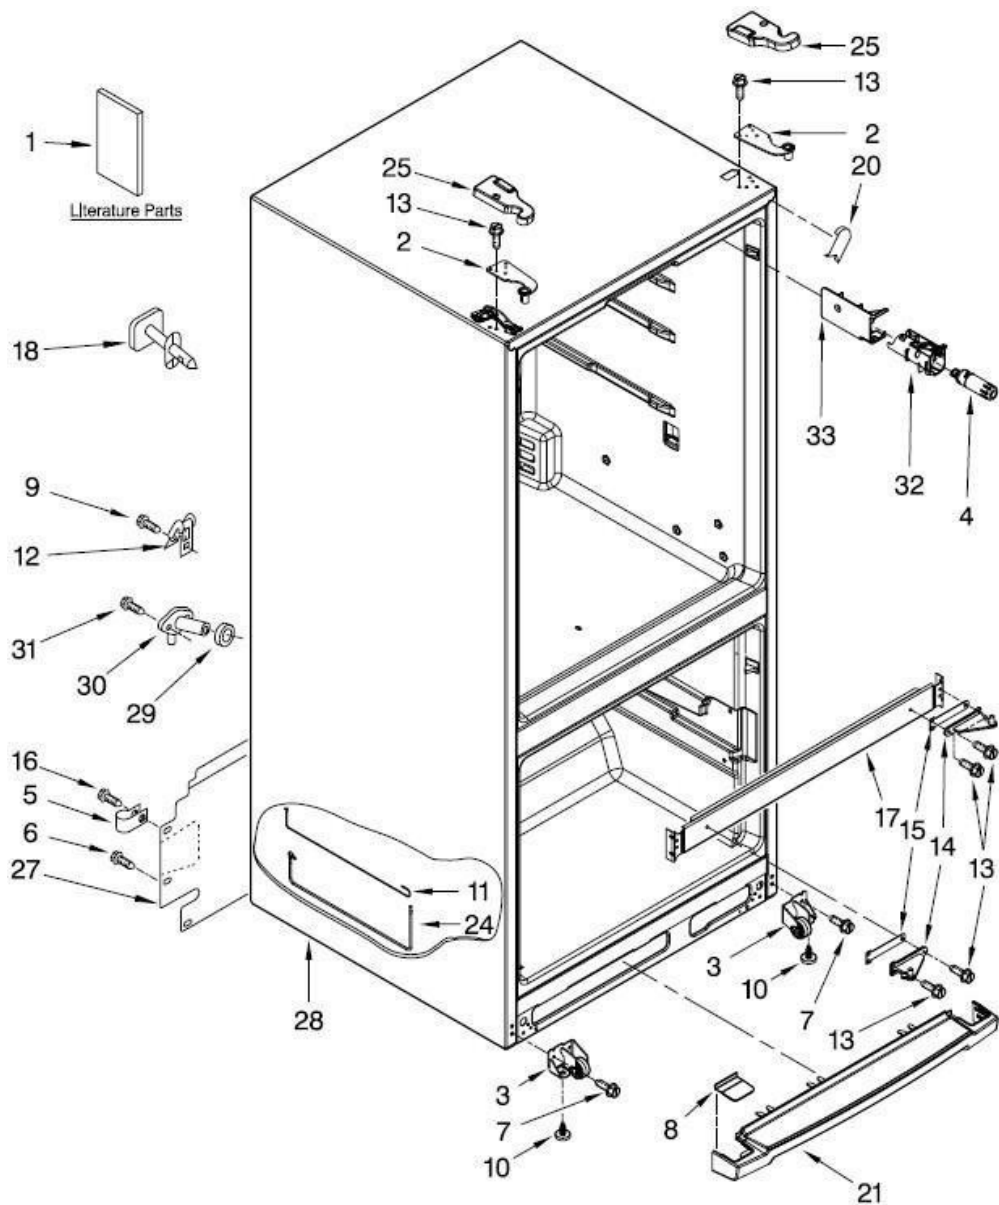

Distribuidor Autorizado

SurteRápido.com

Venta de Refacciones
Electrodomesticas

Refrigerador Whirlpool MWRF220SEEM00

Refrigerador Whirlpool MWRF220SEEM00

No. Ilus.	DESCRIPCIÓN	No. de Parte
2	Hinge, Top Left	W10546298
*	Hinge, Top Right	W10546299
3	Roller, Front Left	W10359256
*	Roller, Front Right	W10359255
4	Water Filter	W10295370A
8	Cover, Toe Grille	W10353932
10	Brake, Roller	W10141622
11	Tube, Filter Inlet	W10740689
12	Clamp, Cord	W10303628
14	Hinge Center Left	W10770878
*	Hinge Center Right	W10770877
15	Shim, Hinge	W10546301
20	Corner Filler	W10283961
21	Grille	W10353935
24	Tube, Filter Outlet	W10667756
25	Cover Hinge LS	W10465768
*	Cover Hinge RS	W10465767
27	Cover, Unit	W10636716
28	Cabinet	***
29	Gasket, Seal	1106508
30	Fitting Water Tube	W10601149
31	Screw	***
32	Housing, Water Filter	W10817400
33	Cover, Water Filter	W10306392