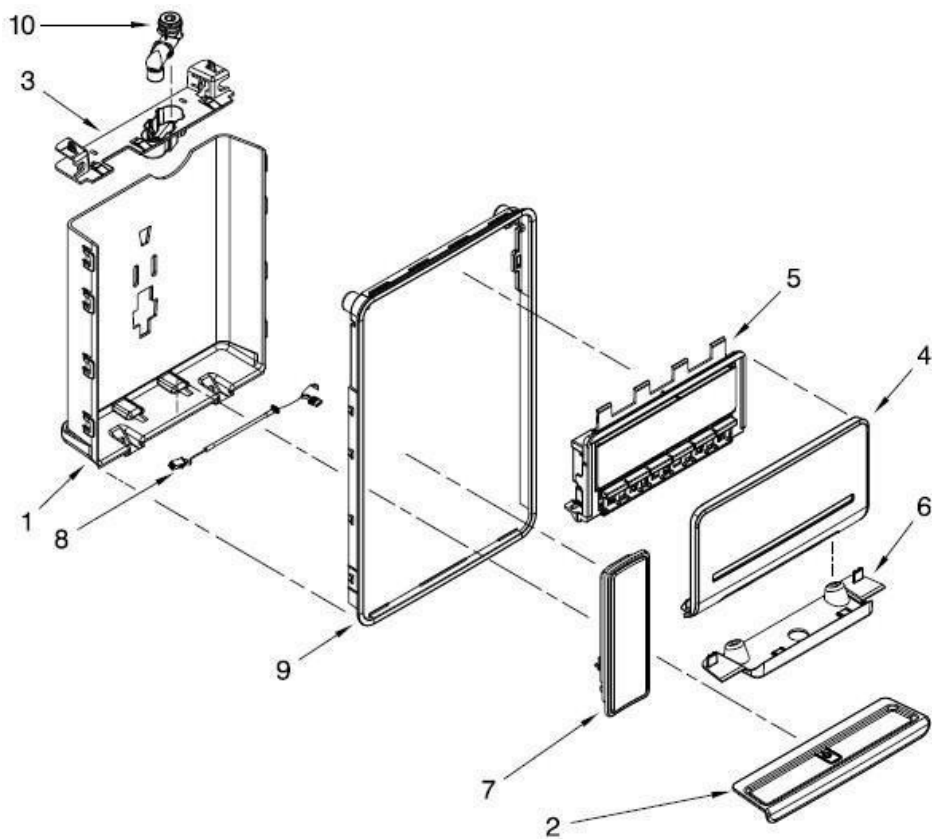

Distribuidor Autorizado

SurteRápido.com

Venta de Refacciones
Electrodomesticas

Refrigerador Whirlpool MWRF220SEEM00