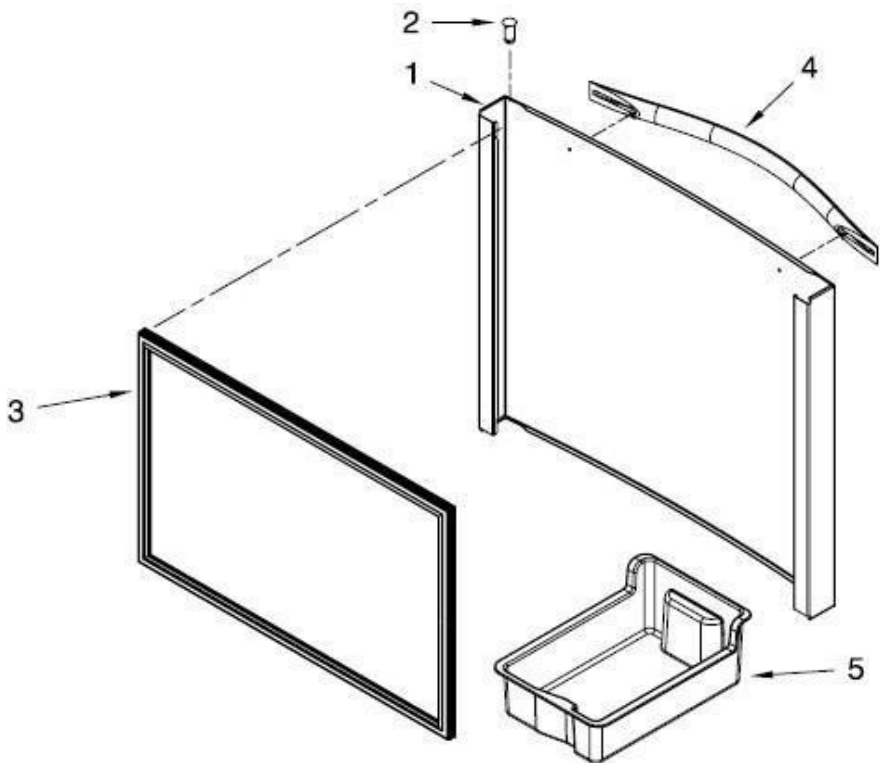

Refrigerador Whirlpool MWRF220SEEM00

No. Ilus.	DESCRIPCIÓN	No. de Parte
1	Freezer Door	LW10811993
2	Thimble	W10334042
3	Gasket, FC	W10465762
4	Handle Assembly	W10686487
5	Ice Pan	W10378263