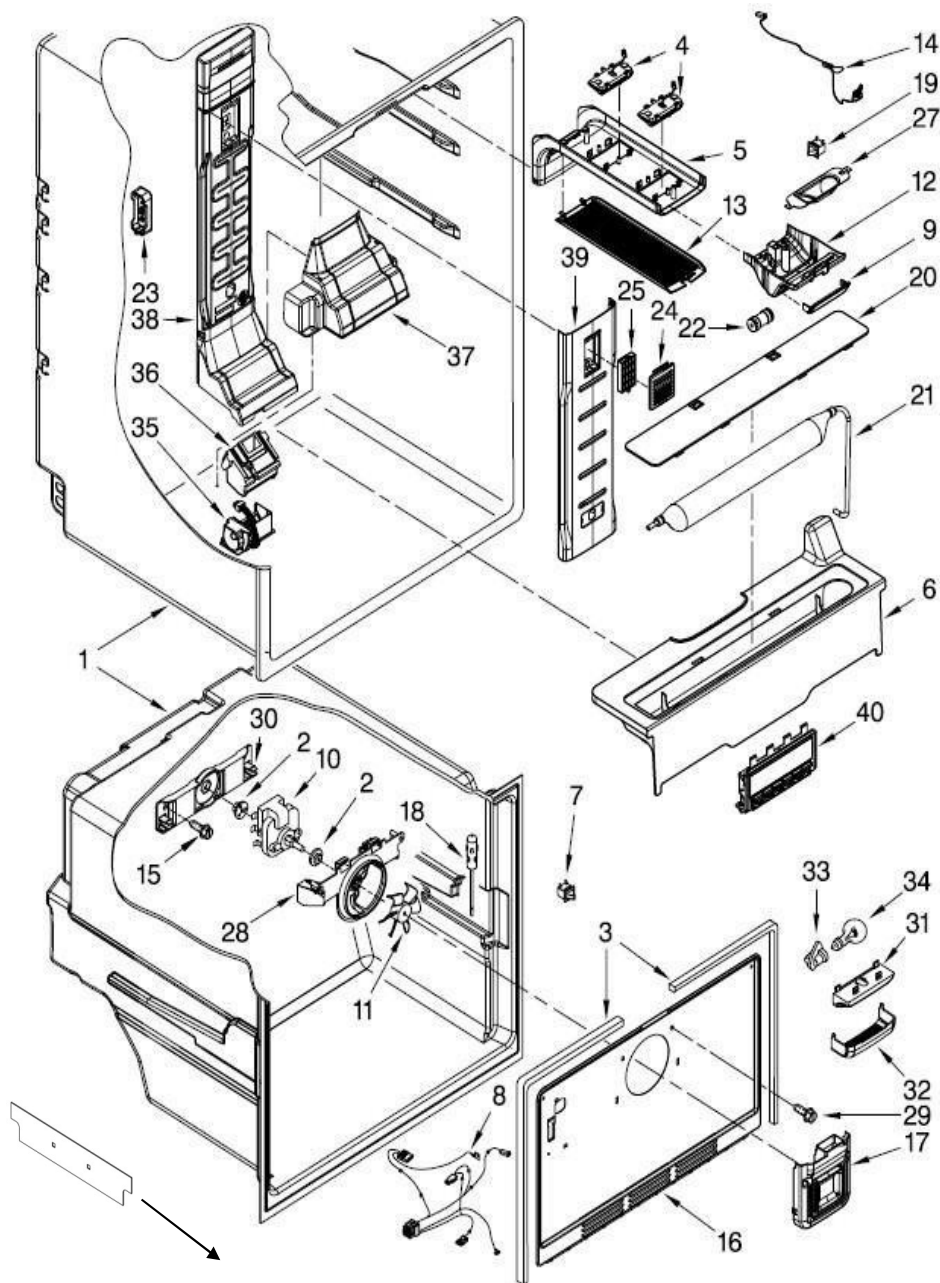

Distribuidor Autorizado

SurteRápido.com

Venta de Refacciones
Electrodomesticas

Refrigerador Whirlpool MWRF220SEEM00

Refrigerador Whirlpool MWRF220SEEM00

No. Ilus.	DESCRIPCIÓN	No. de Parte
2	Hinge, Top Left	W10546298
*	Hinge, Top Right	W10546299
3	Roller, Front Left	W10359256
*	Roller, Front Right	W10359255
4	Water Filter	W10295370A
8	Cover, Toe Grille	W10353932
10	Brake, Roller	W10141622
11	Tube, Filter Inlet	W10740689
12	Clamp, Cord	W10303628
14	Hinge Center Left	W10770878
*	Hinge Center Right	W10770877
15	Shim, Hinge	W10546301
20	Corner Filler	W10283961
21	Grille	W10353935
24	Tube, Filter Outlet	W10667756
25	Cover Hinge LS	W10465768
*	Cover Hinge RS	W10465767
27	Cover, Unit	W10636716
28	Cabinet	***
29	Gasket, Seal	1106508
30	Fitting Water Tube	W10601149
31	Screw	***
32	Housing, Water Filter	W10817400
33	Cover, Water Filter	W10306392

Distribuidor Autorizado

SurteRápido.com

Venta de Refacciones
Electrodomesticas

Refrigerador Whirlpool MWRF220SEEM00

Refrigerador Whirlpool MWRF220SEEM00

No. Ilus.	DESCRIPCIÓN	No. de Parte
1	Liner	***
2	Grommet	2197380
3	Gasket, Evaporator Cover	W10468762
4	LED Light Assembly, RC	W10360497
5	Housing, Light RC	W10469878
6	Water Reservoir Container	W10798439
7	Switch, Rocker Arm	12466105
8	Wire Assembly, Evap. Fan	W10487766
9	Cover, Control Housing	W10459385
10	Fan Motor	W10464673
11	Fan Blade	2200509
12	Control Housing	W10453580
13	Cover, RC Light	***
14	Wire Assembly, RC Lighting	W10421353
15	Screw	***
16	Cover, Evaporator	W10300900
17	FC Tower	W10317182
18	Thermistor, FC	W10383615
19	Rocker Arm Switch	1118894
20	Cover, Water Reservoir	W10413160
21	Water Reservoir, Single	W10568672
22	Connector, Water	W10271541
23	Cover, Thermistor	W10425252
24	Grille, Air Filter	W10330850
25	Antibacterial Filter	W10315189
27	Shield Heat	W10314195
28	Bracket, Fan Motor	W10321162
29	Screw	***