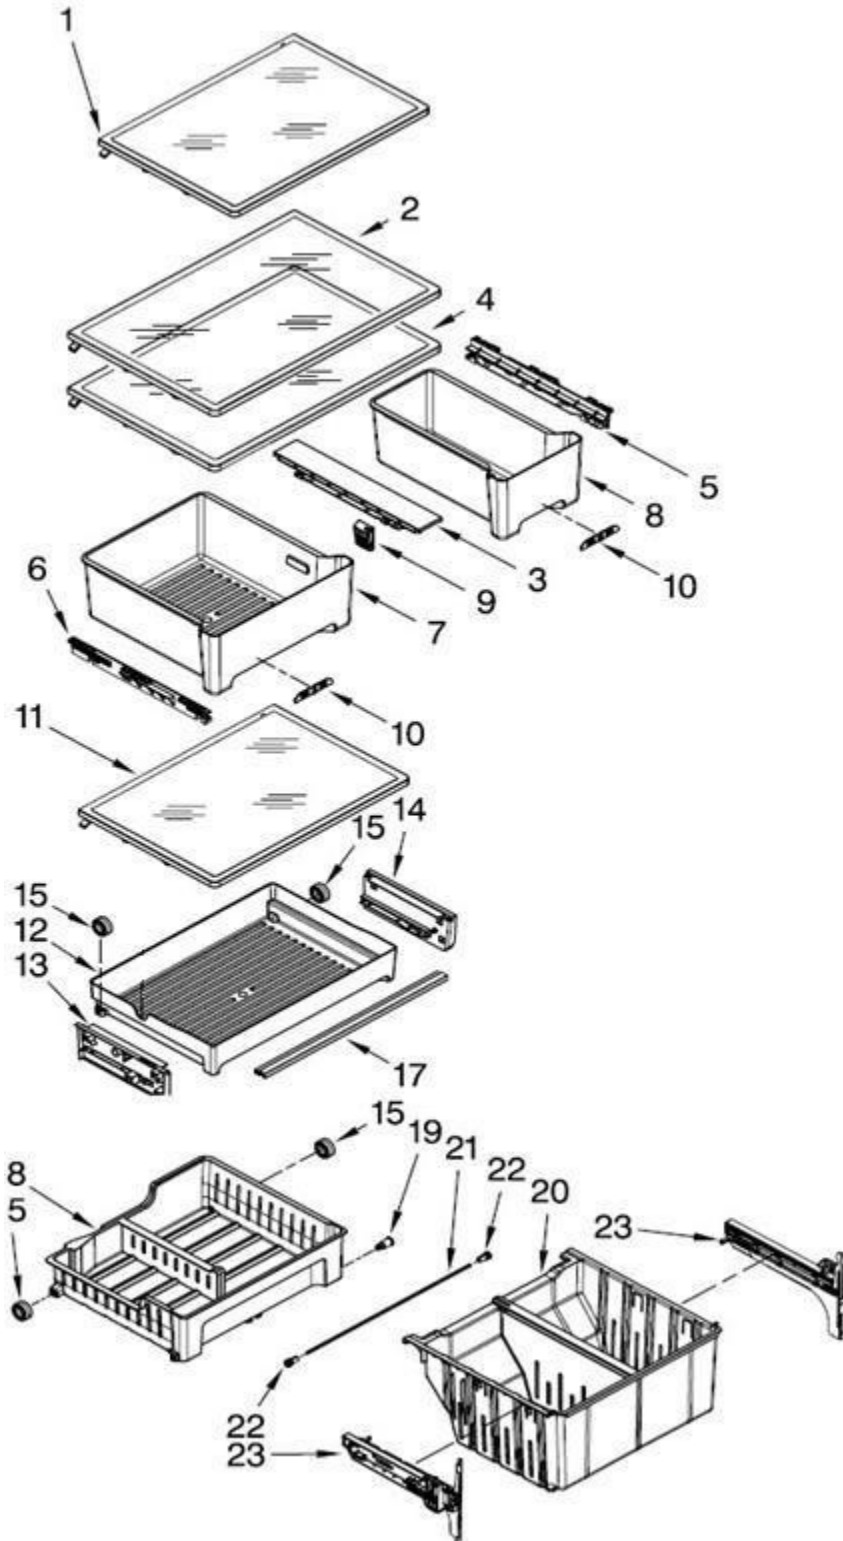

BENITO JUÁREZ #1500 GPE ZITON, CD. GUADALUPE NUEVO LEÓN TEL: 8183377999 Y 49
HORARIOS: LUNES A VIERNES 8:30 A 6:00 PM Y SÁBADOS DE 8:30 A 2:00 PM

www.denek.com