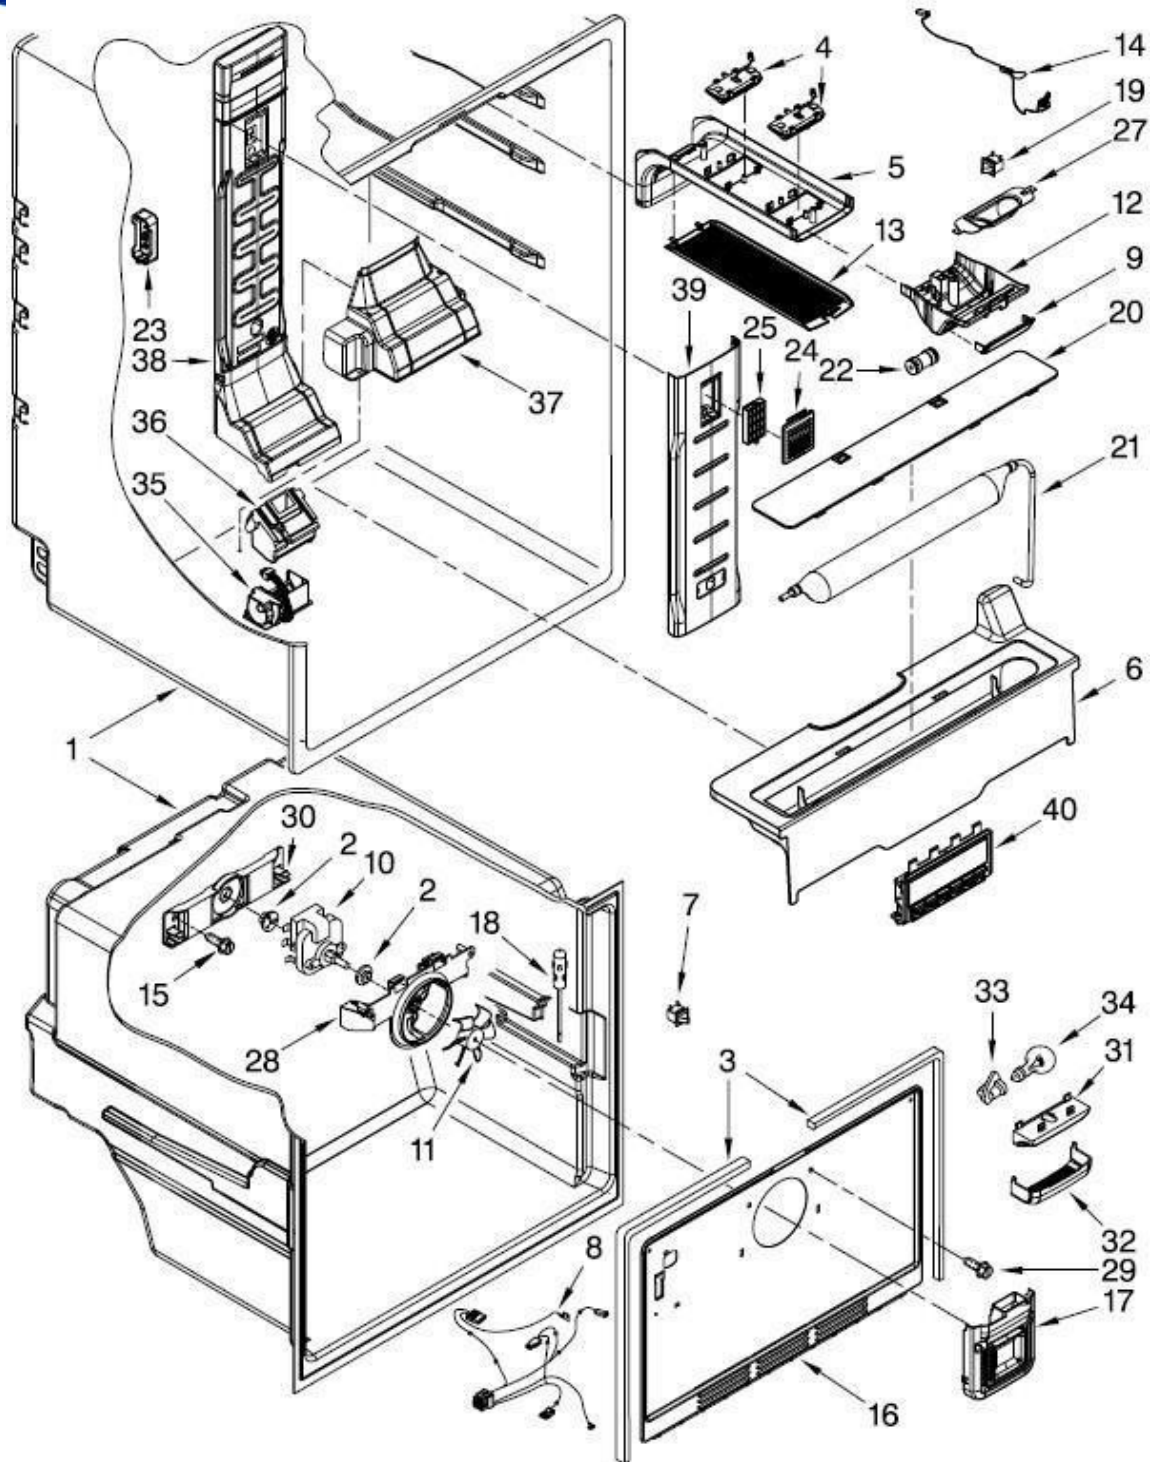

BENITO JUÁREZ #1500 GPE ZITON, CD. GUADALUPE NUEVO LEÓN TEL: 8183377999 Y 49
HORARIOS: LUNES A VIERNES 8:30 A 6:00 PM Y SÁBADOS DE 8:30 A 2:00 PM

www.denek.com