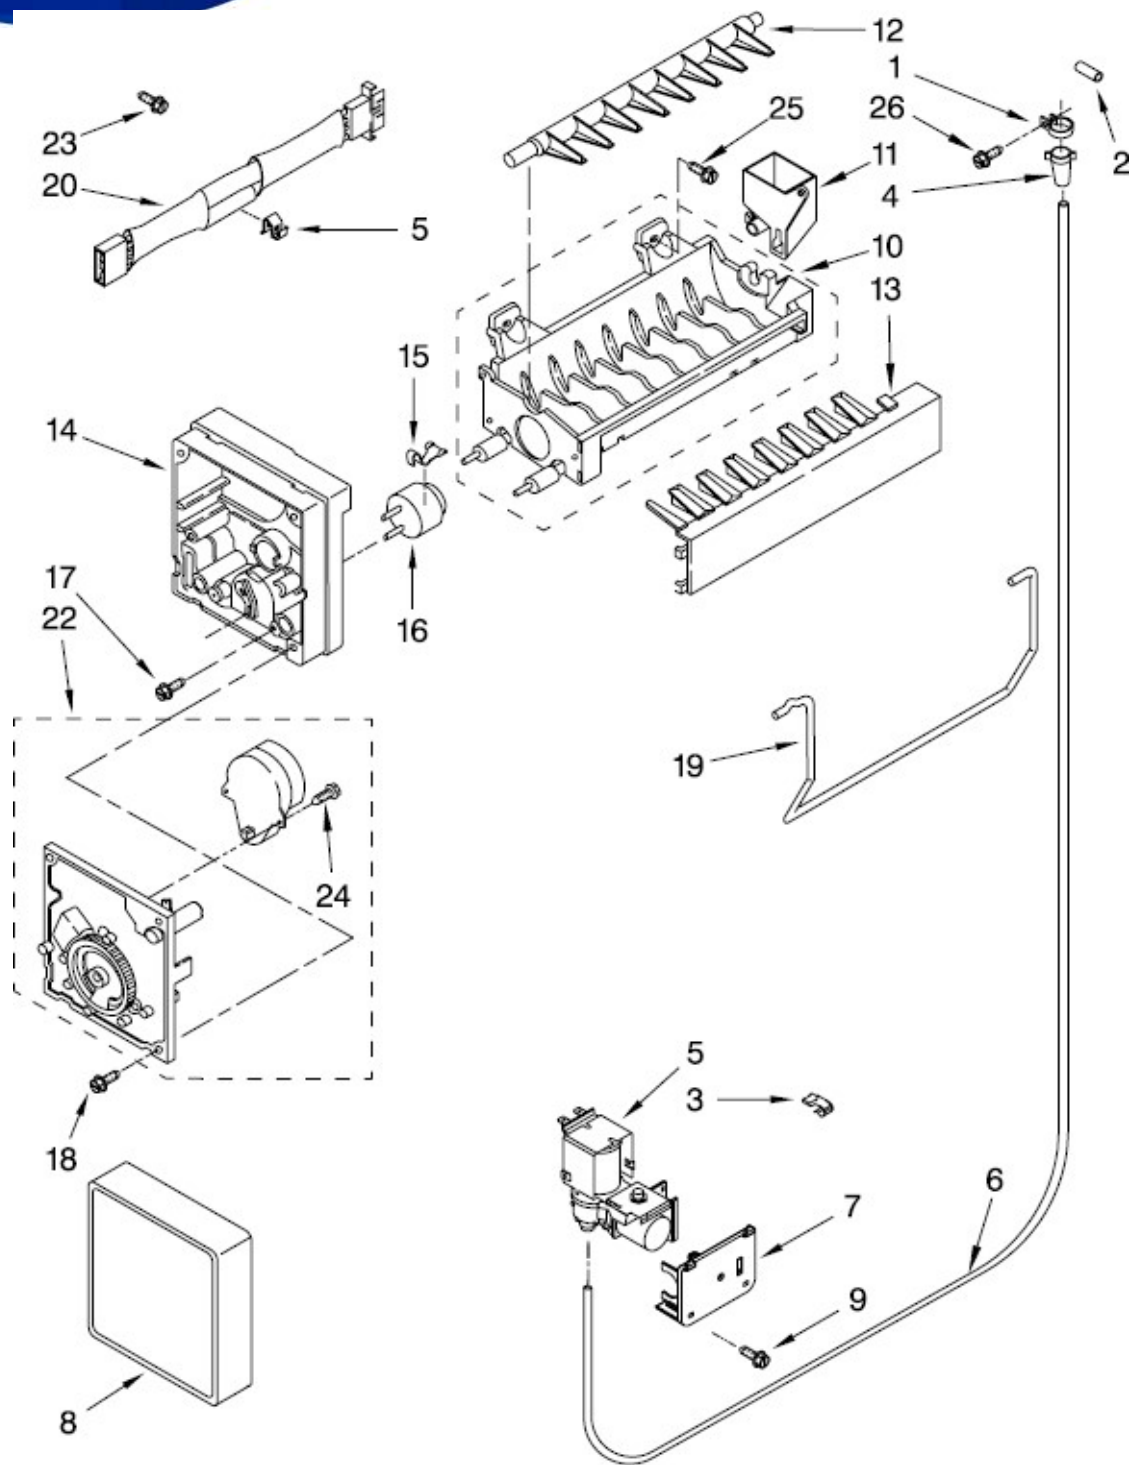

BENITO JUÁREZ #1500 GPE ZITON, CD. GUADALUPE NUEVO LEÓN TEL: 8183377999 Y 49
HORARIOS: LUNES A VIERNES 8:30 A 6:00 PM Y SÁBADOS DE 8:30 A 2:00 PM

www.denek.com