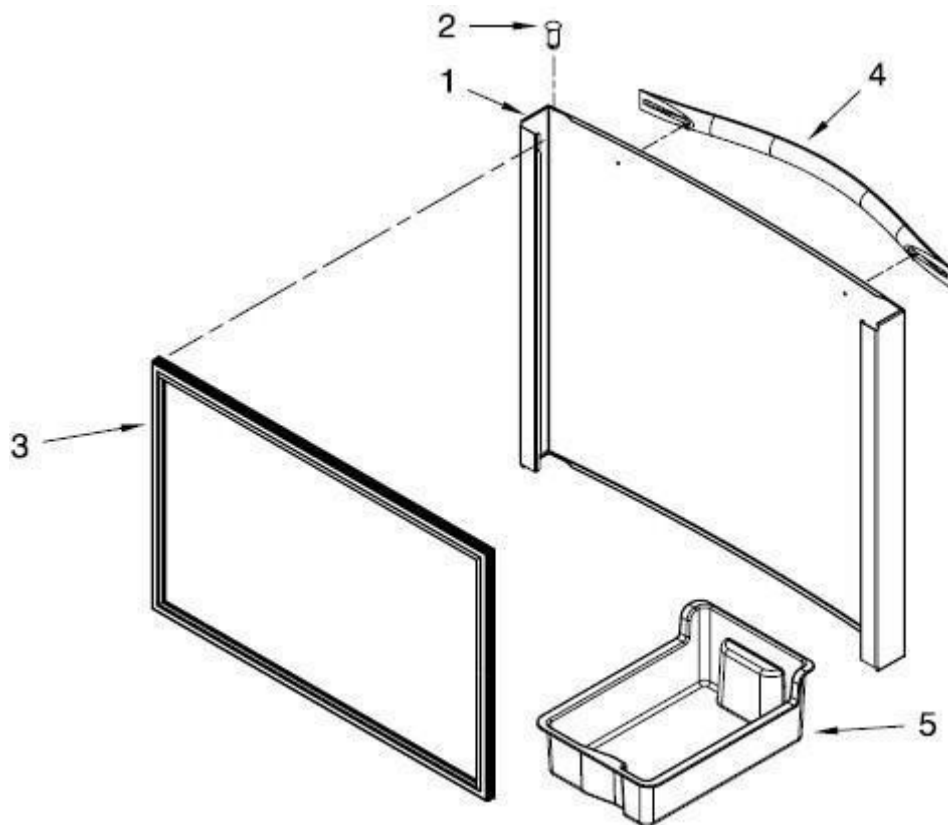

No. Ilus.	DESCRIPCIÓN	Cant.	No. de Parte
1	Freezer Door	1	LW10413531
2	Thimble	1	W10334042
3	Gasket, FC	1	W10465762
4	Handle Assembly	1	W11125495
5	Ice Pan	1	W10378263

BENITO JUÁREZ #1500 GPE ZITON, CD. GUADALUPE NUEVO LEÓN TEL: 8183377999 Y 49
HORARIOS: LUNES A VIERNES 8:30 A 6:00 PM Y SÁBADOS DE 8:30 A 2:00 PM

www.denek.com