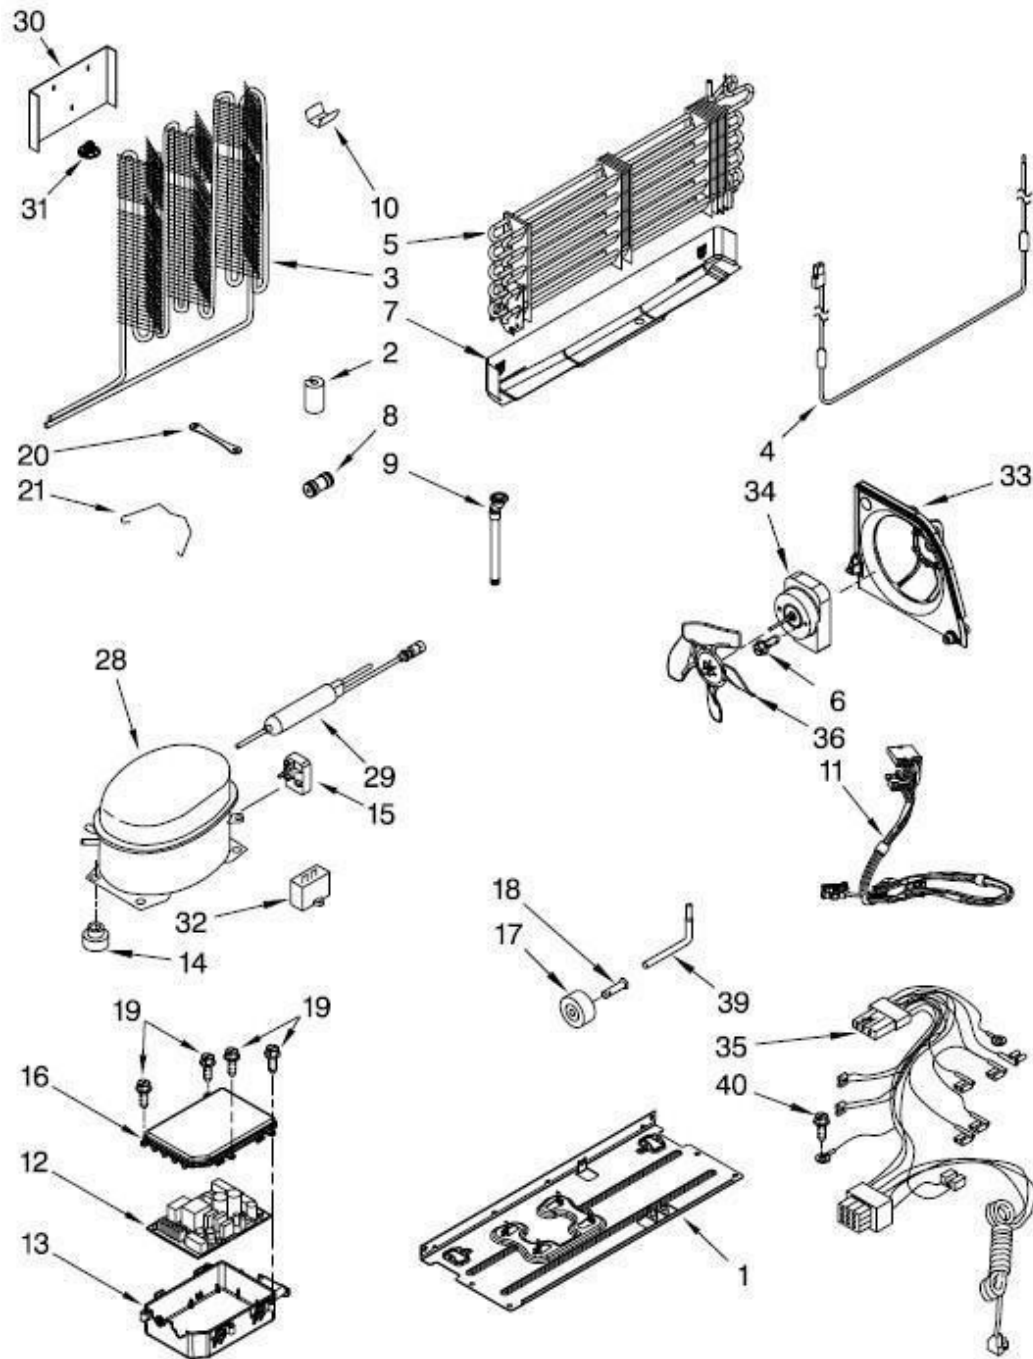

BENITO JUÁREZ #1500 GPE ZITON, CD. GUADALUPE NUEVO LEÓN TEL: 8183377999 Y 49
HORARIOS: LUNES A VIERNES 8:30 A 6:00 PM Y SÁBADOS DE 8:30 A 2:00 PM

www.denek.com