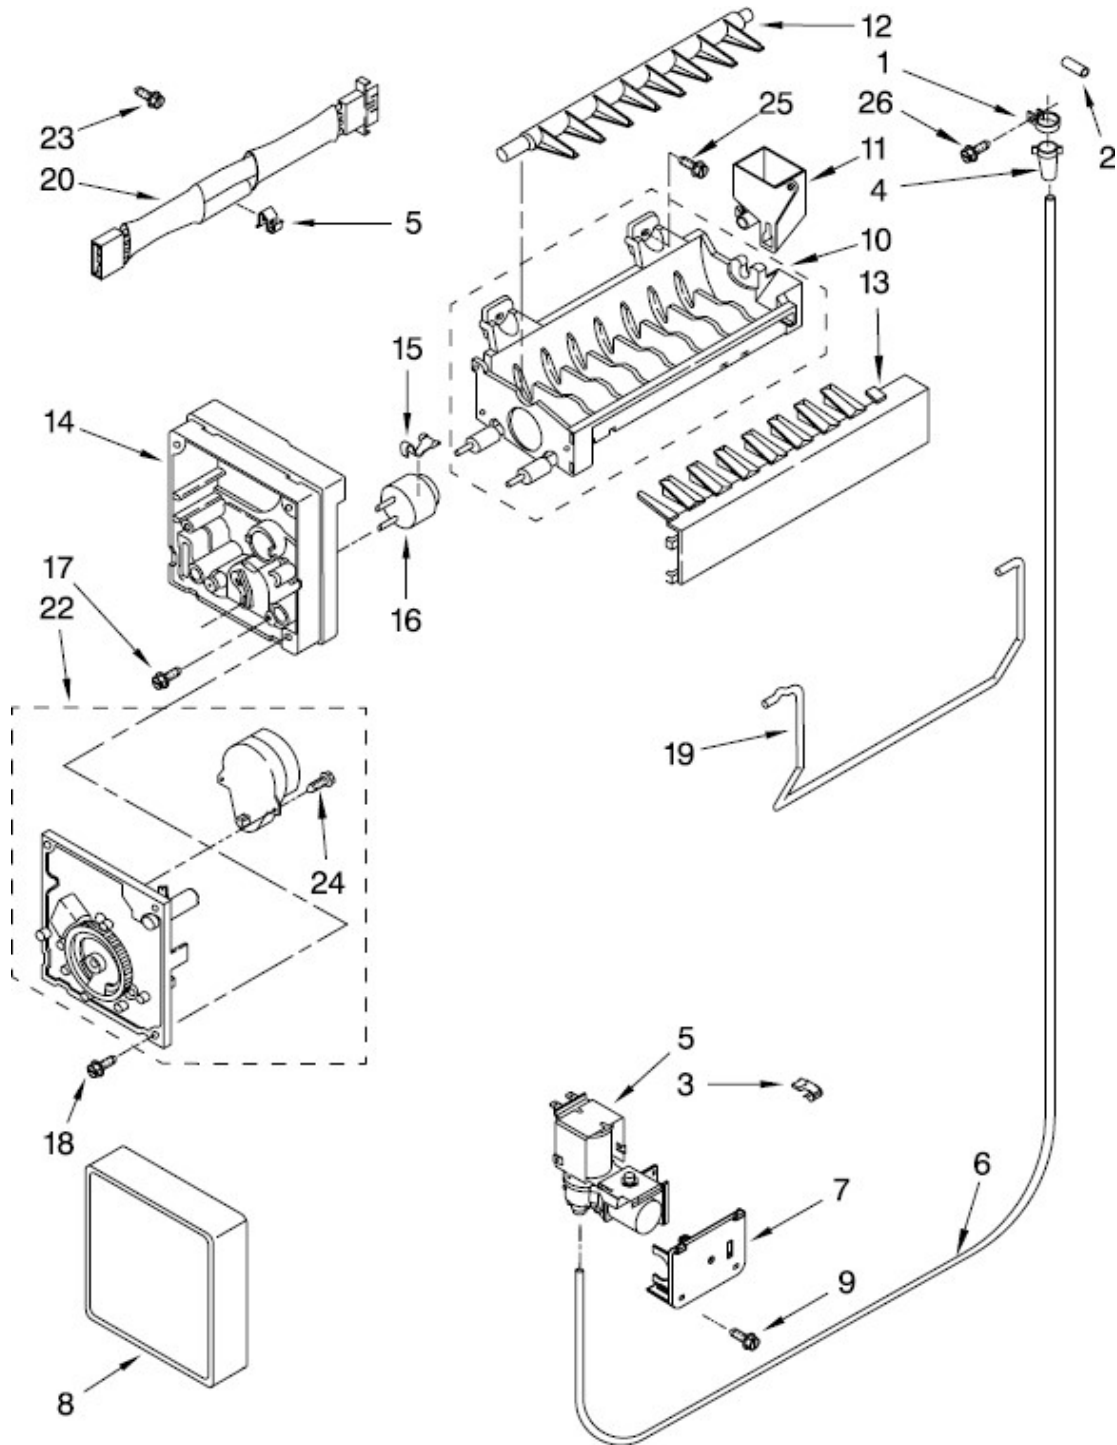

REFRIGERADOR MWRF220SEHM01

REFRIGERADOR MWRF220SEHM01

No. Ilus.	DESCRIPCIÓN	Cant.	No. de Parte
1	Clamp, Tube	**	***
2	Tube, Water Inlet	1	W10496649
3	Clip, Water Valve	**	***
4	Insert, Tube	1	2181939
5	Valve Solenoid (Single)	1	W10498992
	Valve Solenoid (Dual)	**	***
6	Tube, Water Valve	1	W10664272
7	Bracket, Water Valve, Dual	1	W10237915
8	Cover, IM Module	1	W10289690
9	Screw	**	***
10	Mold & Heater Assy	1	628228
11	Cup, Water Fill	1	W10435665
12	Ejector	1	627843
13	Ice Stripper	1	W10699925
14	Support	1	2194712
15	Retainer Thermostat	2	2315522
16	Thermostat	1	628397
17	Screw	**	***
18	Screw	**	***
19	Shut Off Arm	1	W10474785
20	Harness, Wiring	1	W10309400
22	Module Assy	1	W10223929
23	Screw	**	***
24	Screw	**	***
25	Screw	**	***
26	Screw	**	***
100	Icemaker, Complete Assy	1	W10632400