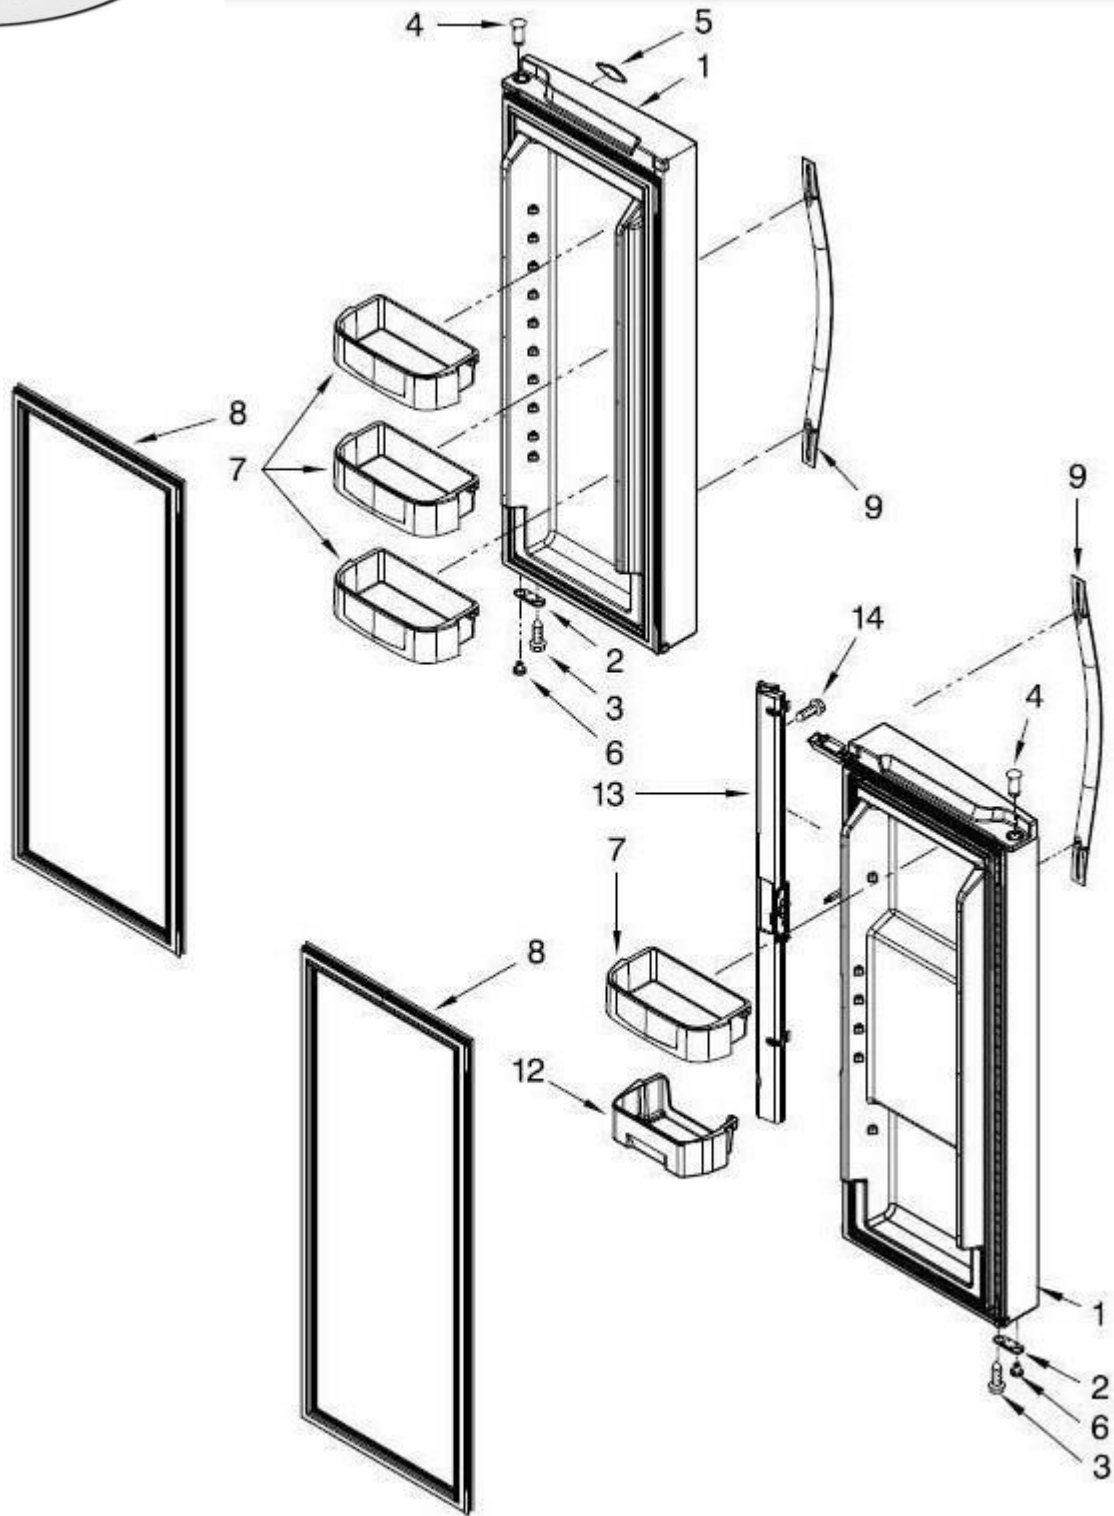

REFRIGERADOR MWRF220SEHM01

REFRIGERADOR MWRF220SEHM01

No. Ilus.	DESCRIPCIÓN	Cant.	No. de Parte
1	Refrigerator Door LH	1	W11251340
*	Refrigerator Door RH	1	LW10721542
2	Bracket, Door Stop	1	2189202
3	Screw	**	***
4	Thimble RH	1	W10366270
*	Thimble LH	1	W10334042
5	Badge, Whirlpool	1	W10884775
6	Door Closure	1	W10470155
7	Bin, Door, Medium	5	W10308869
8	Gasket, RC	1	W10413468
9	Handle Assembly	2	W11101971
12	Shallow Bin	1	W10326335
13	Flipper Mullion Assembly	1	W10624453
14	Screw, Mullion	**	***