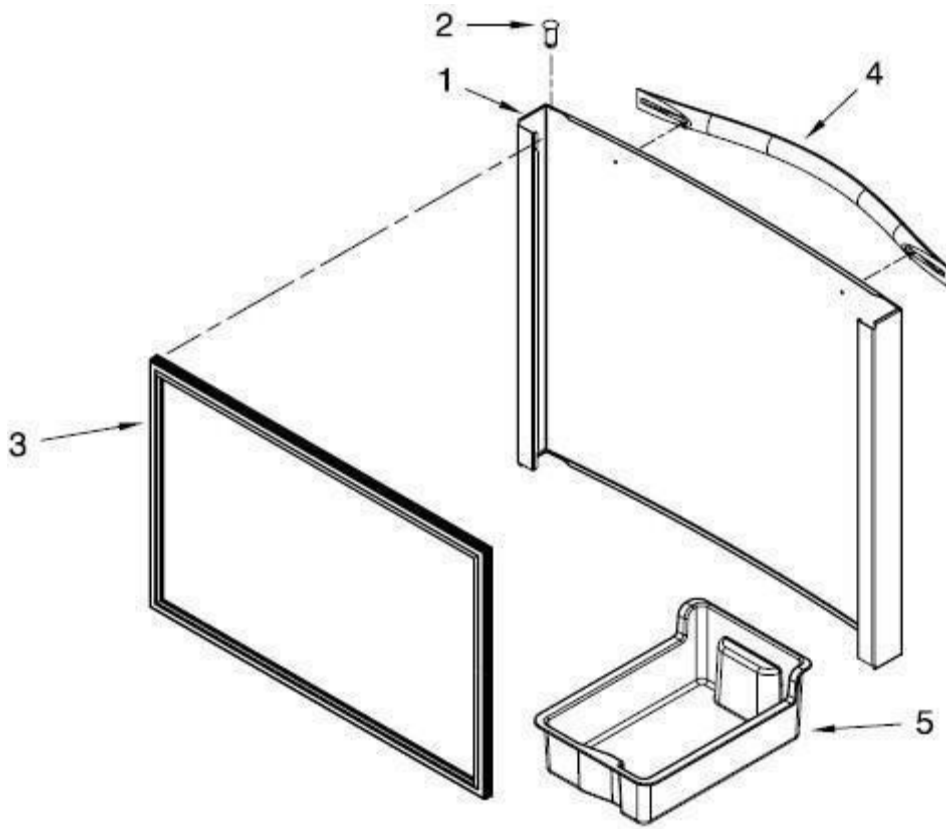

REFRIGERADOR MWRF220SEHM01

No. Ilus.	DESCRIPCIÓN	Cant.	No. de Parte
1	Freezer Door	1	LW10413531
2	Thimble	1	W10334042
3	Gasket, FC	1	W10465762
4	Handle Assembly	1	W11125495
5	Ice Pan	1	W10378263