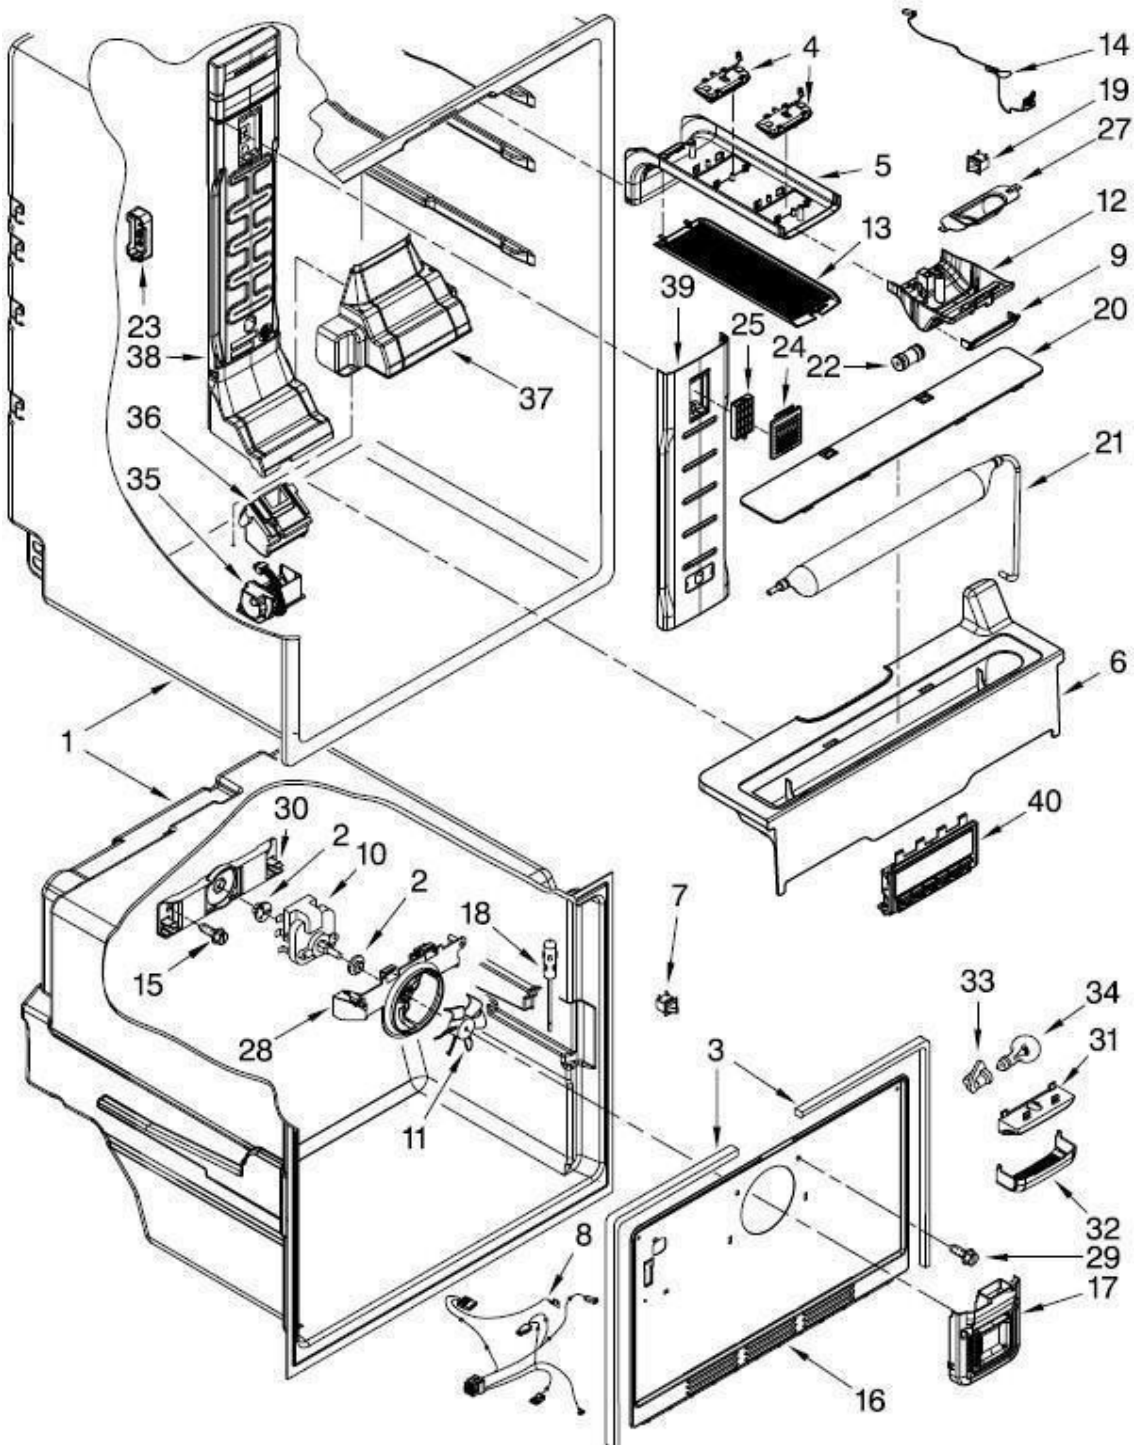

REFRIGERADOR MWRF220SEHM01

REFRIGERADOR MWRF220SEHM01

Ilus.	DESCRIPCIÓN	Cant.	No. de Parte
1	Liner	**	***
2	Grommet	2	2197380
3	Gasket, Evaporator Cover	2	W10468762
4	LED Light Assembly, RC	2	W10360497
5	Housing, Light RC	1	W10469878
6	Water Reservoir Container	1	W10798439
7	Switch, Rocker Arm	1	12466105
8	Wire Assembly, Evap. Fan	1	W11086791
9	Cover, Control Housing	1	W10459385
10	Fan Motor	1	W10464673
11	Fan Blade	1	2200509
12	Control Housing	1	W10453580
13	Cover, RC Light	1	***
14	Wire Assembly, RC Lighting	1	W10421353
15	Screw	**	***
16	Cover, Evaporator	1	W10300900
17	FC Tower	1	W10317182
18	Thermistor, FC	1	W10384183
19	Rocker Arm Switch	2	1118894
20	Cover, Water Reservoir	1	W10413160
21	Water Reservoir, Single	1	W10568672
22	Connector, Water	1	W10271541
23	Cover, Thermistor	2	W10425252
24	Grille, Air Filter	1	W10330850
25	Antibacterial Filter	1	W10315189
27	Shield Heat	1	W10314195
28	Bracket, Fan Motor	1	W10321162
29	Screw		***
30	Bracket Evap. Fan, Rear	1	2254454
31	Housing, Lighting FC	1	W10313917
32	Light Cover, FC	1	W10313918
33	Light Socket, FC	1	W10440814
34	Light Bulb, FC	1	W10809513
35	Damper, Electronic Control	1	W10745484
36	Cover, Damper Housing	1	W10474775
37	Housing Damper	1	W10314204
38	Multiflow Assy	1	W10448448
39	Multiflow Cover	1	W10356895
40	Screw Cup	1	W10336009