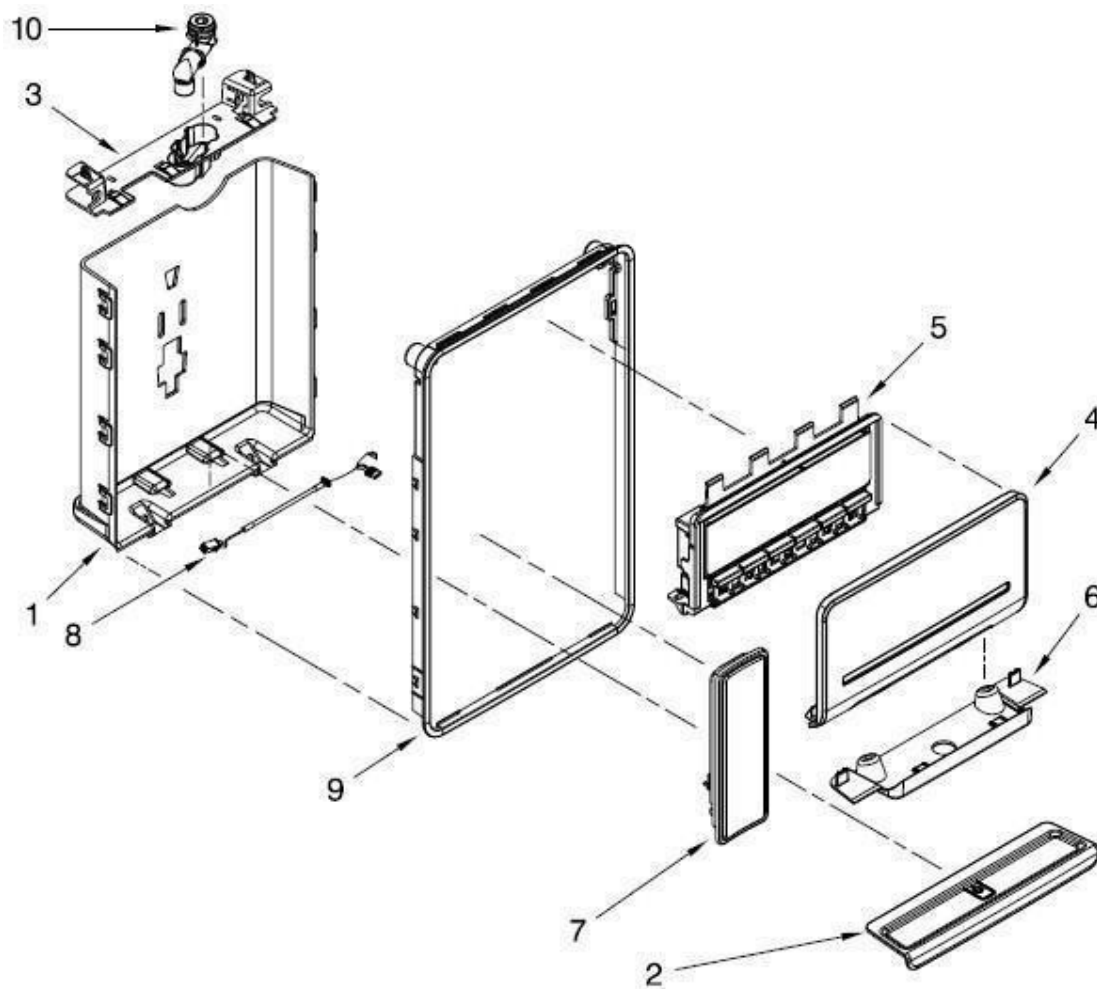

REFRIGERADOR MWRF220SEHM01

REFRIGERADOR MWRF220SEHM01

No. Ilus.	DESCRIPCIÓN	Cant.	No. de Parte
1	Housing, Dispenser	1	W10465722
2	Drip Tray	1	W10356019
3	Separator	1	W10300437
4	Fascia, Sparsh	1	W10435575
5	UI Assembly, Sparsh	1	W11027238
6	Cover, Separator	1	W10356029
7	Pad Assy, Single	1	W10433548
8	Wire Assembly, Dispenser	1	W10390392
9	Trim Ring	1	W10356017
10	Spigot	1	2305235