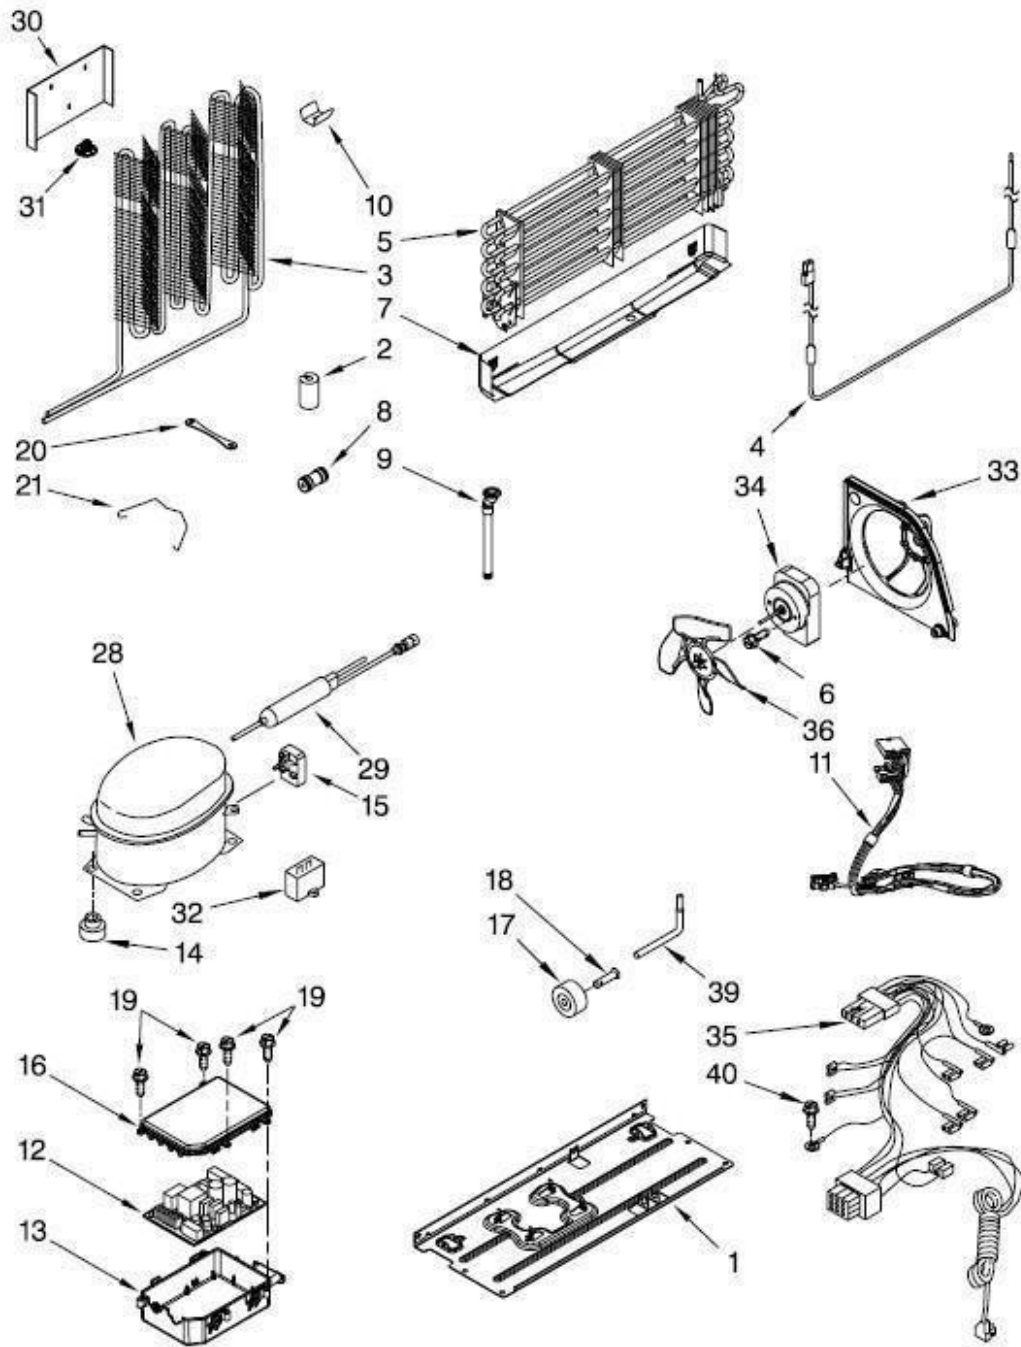

REFRIGERADOR MWRF220SEHM01

REFRIGERADOR MWRF220SEHM01

Ilus.	DESCRIPCIÓN	Cant.	No. de Parte
1	Plate, Unit Mounting	1	W10300116
2	Grommet, Condenser	3	2319835
3	Condenser	1	W10342567
4	Heater, Defrost	1	W10436849
5	Evaporator Assy	1	W10321158
6	Screw	**	***
7	Drain Pan	1	W10802027
8	Connector, Water Tube	1	W10271541
9	Drain Tube	1	W10314199
10	Clip, Condenser Mounting	4	W10248621
11	Wire Assembly, Low Voltage	1	W10424230
12	Electronic Control Minotaur	1	W10892333
13	Enclosure	1	2323186
14	Grommet	4	10835903
15	TSD2 115V ELECTRICAL	1	W10448874
16	Cover, Electronic Control	1	W10313215
17	Roller	2	W10475495
18	Rivet	2	2179826
19	Screw	**	***
20	Strap, Compressor	2	W10236396
21	Bale Strap	1	W10174383
28	COMPRESSOR-EMBR.-EM3D60HLT	1	W10575980
29	Drier	1	W10669573
30	Cover, Condenser Bottom	1	W10349514
31	Clip, Cover	1	W10815861
32	CAPACITOR-RUN-NGM (12 UF/210V.)	1	W10590088
33	Air Baffle	1	2315541
34	Motor, Condenser	1	W10530280
35	Wire Assy, Unit	1	W10633276
36	Fan Blade	1	W10817071
39	Tube, Process	**	***
40	Screw	**	***
41	COMPRESSOR ASSY-EM3D60HLT (PIRANHA)	1	W10609387