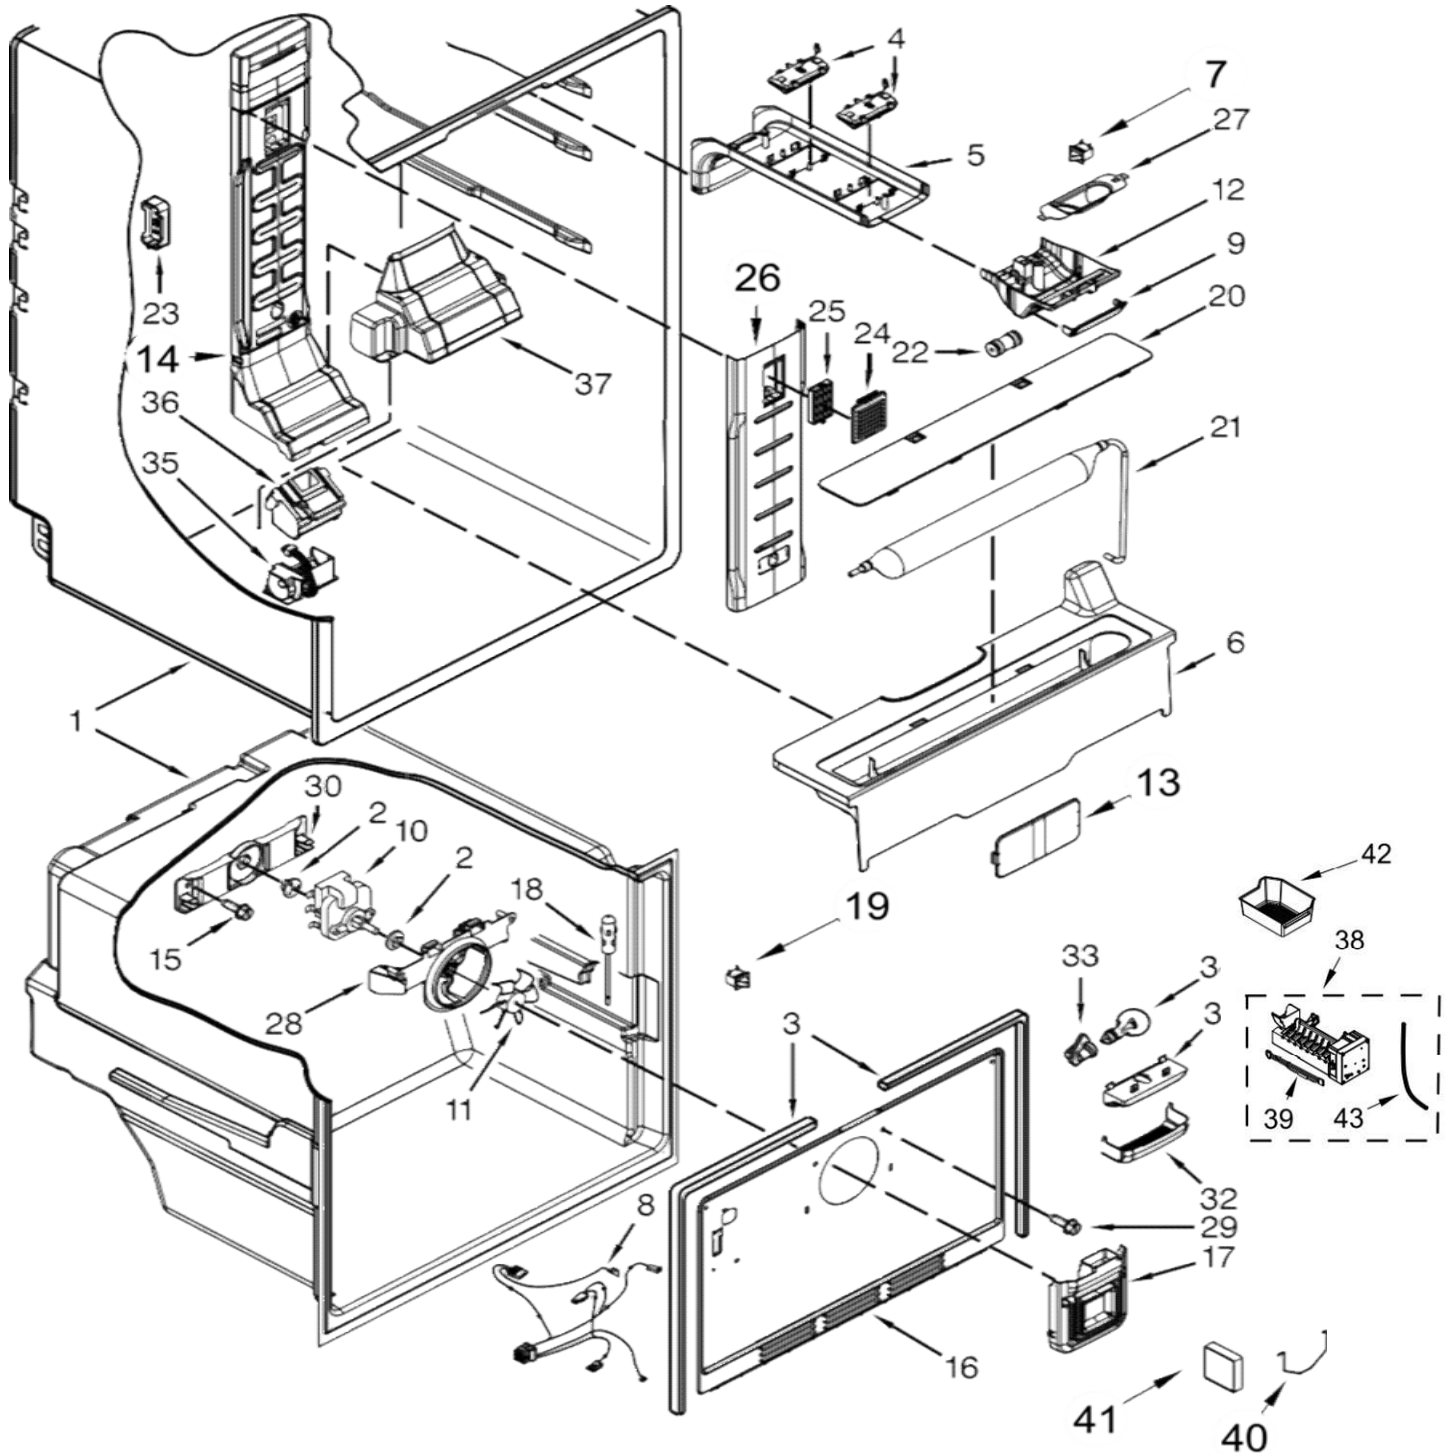

REFRIGERADOR MWRF220SEHM03

Whirlpool®

**REFRIGERADOR R600
MODELO MWRF220SEHM03**

REFRIGERADOR MWRF220SEHM03

CABINET PARTS

REFRIGERADOR MWRF220SEHM03

CABINET PARTS

Ilust	# parte	Descripción
2	W10546298	HINGE TOP ASSY LS
2.1	W10546299	HINGE TOP ASSY RS
3	W10359256	FRONT ROLLER ASSY LS
3.1	W10359255	FRONT ROLLER ASSY RS
4	(W10790813	WATER FILTER
5	W10465767	COVER-TOP HINGE, RS M.GRAY
5.1	W10465768	COVER-TOP HINGE, LS M.GRAY
6	W10306392	COVER FILTER
7	489497	Screw
8	W10353932	COVER, TOE GRILLE, MIDNIGHT GREY
9	489442	Screw
10	W10141622	BRAKE-LWR ROLLER
11	W10740689	TUBE WATER INLET VALVE-FILTER
12	549193	Clamp, Power Cord
13	489497	Screw
14	W10770878	HINGE CENTER ASSY,LS
14.1	W10770877	HINGE CENTER ASSY,RS
15	W10450363	Shim, center hinge
16	2262176	Screw
17	*****	No servicable
18	*****	No servicable
19	W11407731	COVER UNIT ASSY, FDBM

REFRIGERADOR MWRF220SEHM03

20	W11189126	FILLER-WRAPPER CORNER,A/GR
21	W10353935	TOE GRILLE, 30" (NO CHAMFER) MIDN. GREY
22	1106508	Gasket Grill
23	W11249272	FITTING WATER TUBE NAT
24	W10667756	TUBE WATER OUTLET FILTER
25	W10465767	COVER-TOP HINGE, RS M.GRAY
25.1	W10465768	COVER-TOP HINGE, LS M.GRAY
26	*****	Cabinet (no servicable)
27	2174706	Clip, Roller
28	W10463317	Tube, Cabinet Water
29	W10331226	Drum, Toe Grille
30	W11175632	Lokring 1/4
30.1	W11175631	Lokring 5/15
31	W10837812	Tube water
32	W10279866	VALVE ASSY-WATER,DUAL
33	W10498992	VALVE-SOLENOID,SINGLE
34	W10237915	BRACKET-VALVE,WATER,DUAL
35	W10329003	CLAMP-ONE EAR
36	2181939	Insert, Tube

REFRIGERADOR MWRF220SEHM03

LINER PARTS

BENITO JUÁREZ #1500 GPE ZITON, CD. GUADALUPE NUEVO LEÓN TEL: 8183377999 Y 49
HORARIOS: LUNES A VIERNES 8:30 A 6:00 PM Y SÁBADOS DE 8:30 A 2:00 PM

www.denek.com

REFRIGERADOR MWRF220SEHM03