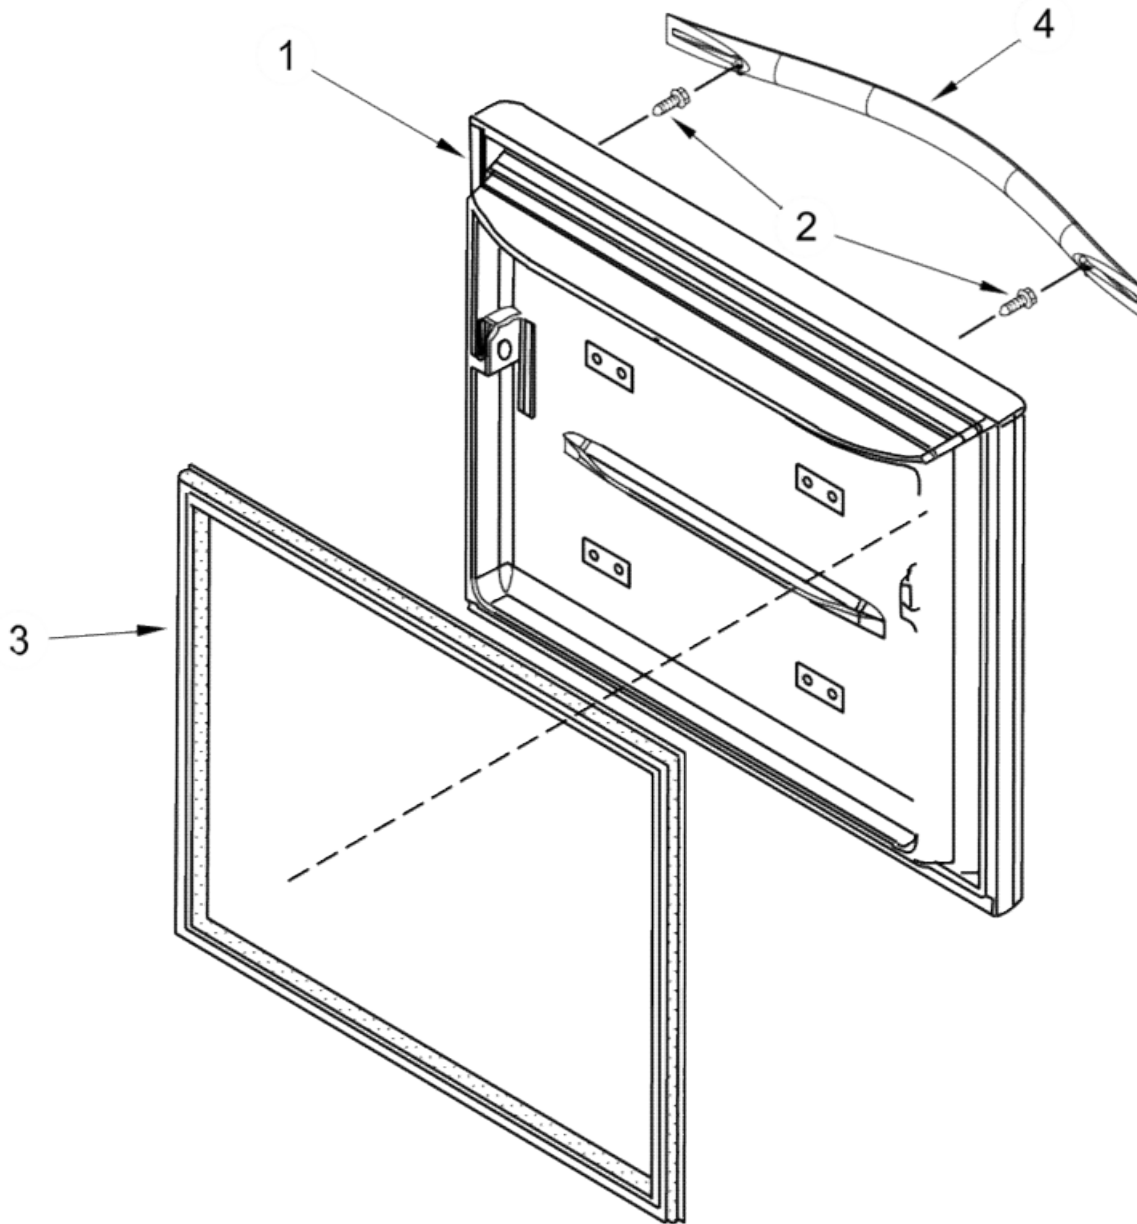

REFRIGERADOR MWRF220SEHM03

DOOR PARTS RC

Ilust	# parte	Descripción
1	LW10413531	DOOR ASSY FC 20' XL FDBM K.A BLACK SS
2	W10170540	SCREW 8-15 X "L" SPL SC A
3	W11464960	GASKET-DOOR,FC,FDBM,GRY
4	W11125495	HANDLE ASSY - BREATHE 2.0, FC, AFP,