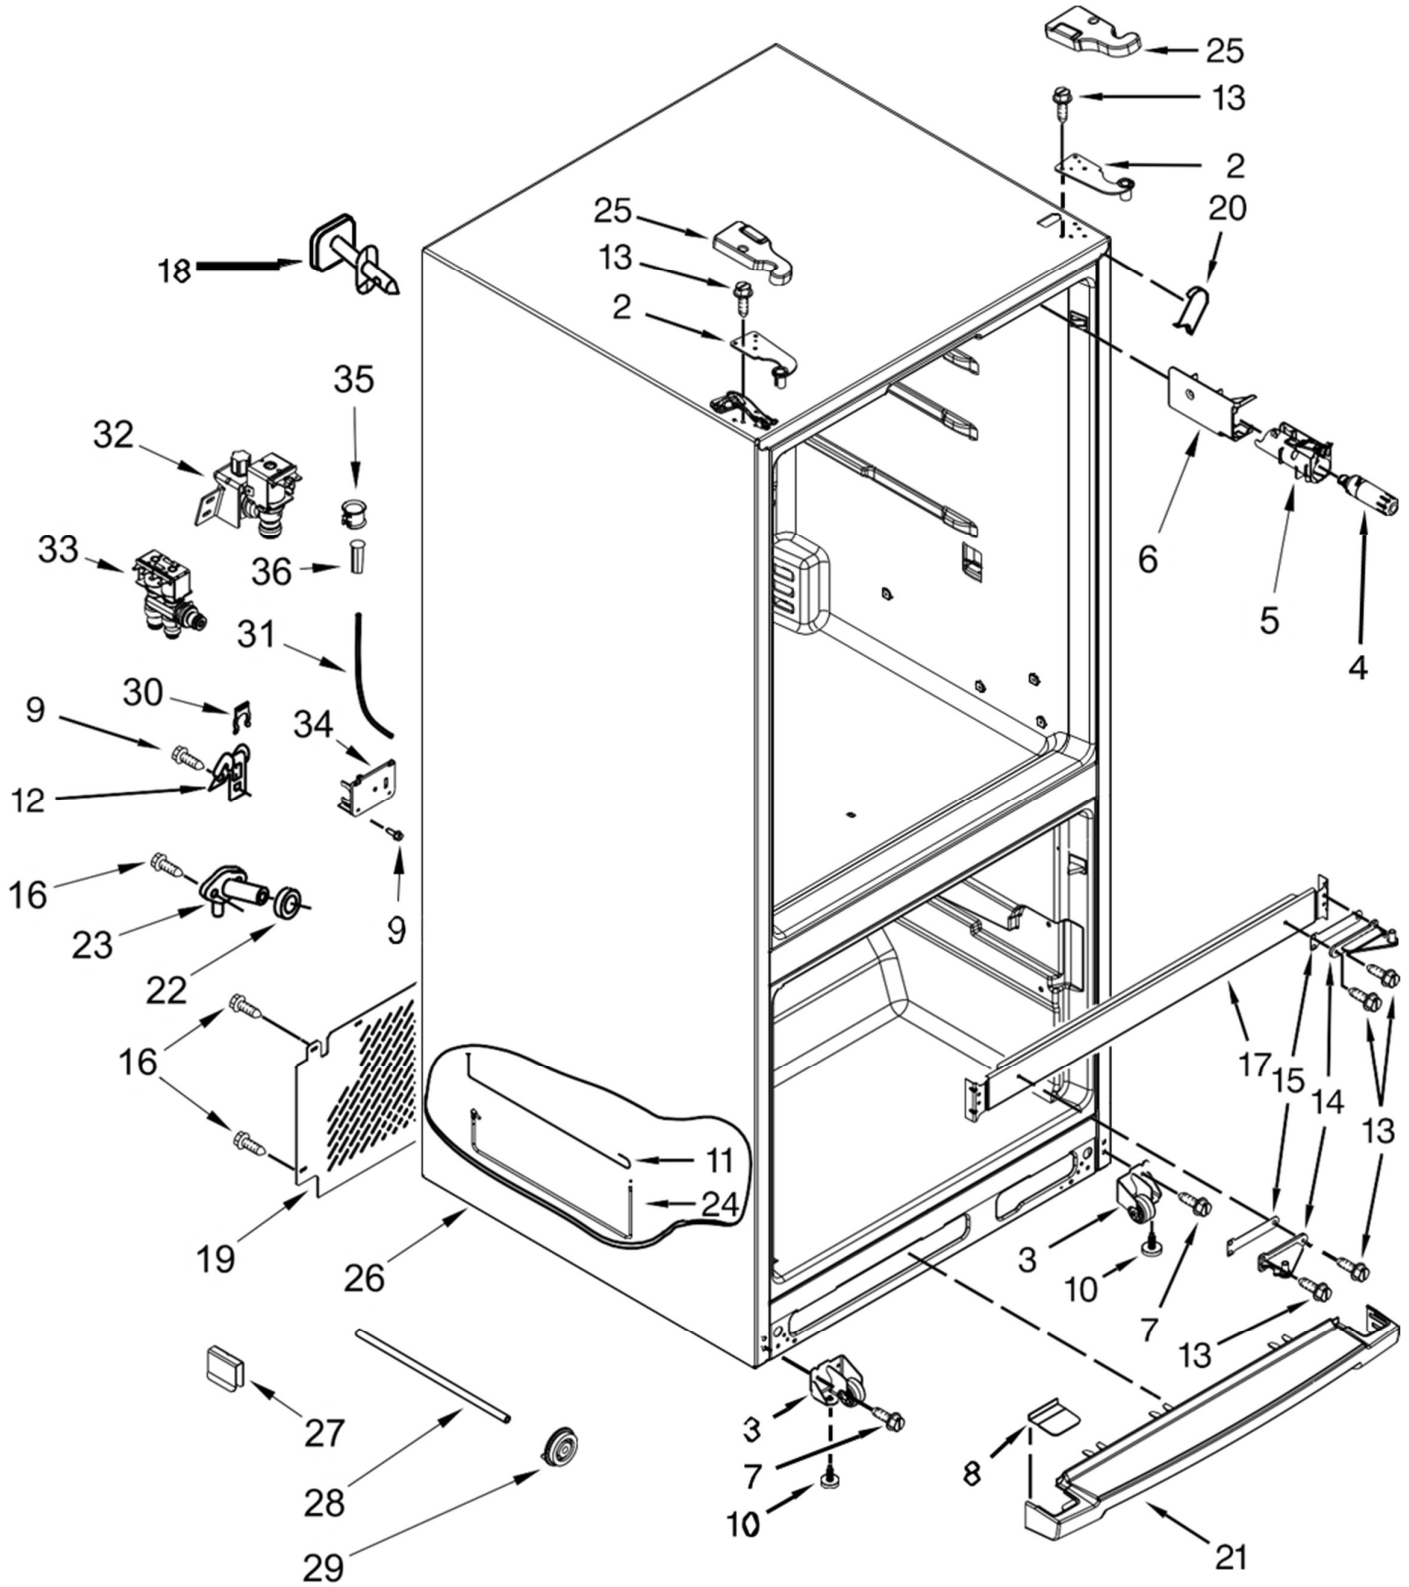

REFRIGERADOR MWRF220SEHM03

Whirlpool®

**REFRIGERADOR R600
MODELO MWRF220SEHM03**

REFRIGERADOR MWRF220SEHM03

CABINET PARTS

REFRIGERADOR MWRF220SEHM03

CABINET PARTS

Ilust	# parte	Descripción
2	W10546298	HINGE TOP ASSY LS
2.1	W10546299	HINGE TOP ASSY RS
3	W10359256	FRONT ROLLER ASSY LS
3.1	W10359255	FRONT ROLLER ASSY RS
4	(W10790813	WATER FILTER
5	W10465767	COVER-TOP HINGE, RS M.GRAY
5.1	W10465768	COVER-TOP HINGE, LS M.GRAY
6	W10306392	COVER FILTER
7	489497	Screw
8	W10353932	COVER, TOE GRILLE, MIDNIGHT GREY
9	489442	Screw
10	W10141622	BRAKE-LWR ROLLER
11	W10740689	TUBE WATER INLET VALVE-FILTER
12	549193	Clamp, Power Cord
13	489497	Screw
14	W10770878	HINGE CENTER ASSY,LS
14.1	W10770877	HINGE CENTER ASSY,RS
15	W10450363	Shim, center hinge
16	2262176	Screw
17	*****	No servicable
18	*****	No servicable
19	W11407731	COVER UNIT ASSY, FDBM

REFRIGERADOR MWRF220SEHM03

20	W11189126	FILLER-WRAPPER CORNER,A/GR
21	W10353935	TOE GRILLE, 30" (NO CHAMFER) MIDN. GREY
22	1106508	Gasket Grill
23	W11249272	FITTING WATER TUBE NAT
24	W10667756	TUBE WATER OUTLET FILTER
25	W10465767	COVER-TOP HINGE, RS M.GRAY
25.1	W10465768	COVER-TOP HINGE, LS M.GRAY
26	*****	Cabinet (no servicable)
27	2174706	Clip, Roller
28	W10463317	Tube, Cabinet Water
29	W10331226	Drum, Toe Grille
30	W11175632	Lokring 1/4
30.1	W11175631	Lokring 5/15
31	W10837812	Tube water
32	W10279866	VALVE ASSY-WATER,DUAL
33	W10498992	VALVE-SOLENOID,SINGLE
34	W10237915	BRACKET-VALVE,WATER,DUAL
35	W10329003	CLAMP-ONE EAR
36	2181939	Insert, Tube

REFRIGERADOR MWRF220SEHM03

LINER PARTS

BENITO JUÁREZ #1500 GPE ZITON, CD. GUADALUPE NUEVO LEÓN TEL: 8183377999 Y 49
HORARIOS: LUNES A VIERNES 8:30 A 6:00 PM Y SÁBADOS DE 8:30 A 2:00 PM

www.denek.com

REFRIGERADOR MWRF220SEHM03