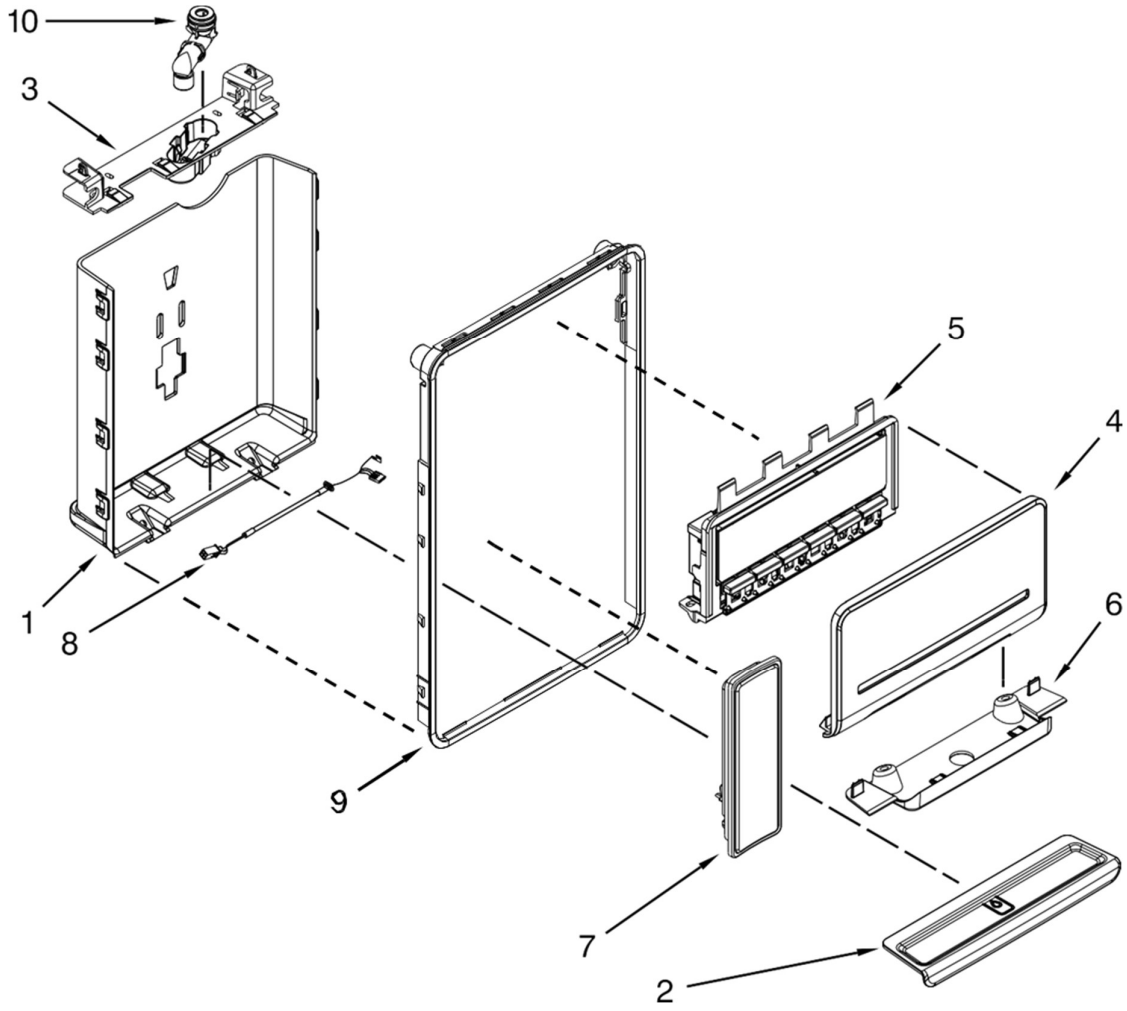

DISPENSER PARTS

REFRIGERADOR MWRF220SEHM03

DISPENSER PARTS

Ilust	# parte	Descripción
1	*****	HOUSING, DISPENSER - HIPS XL (Not Serviced)
2	W10356019	Drip Tray
3	W10300437	Separator
4	W10459385	FASCIA SPARSH- SILVER, FDBM WHPL.
5	W11476585	Assembly, User Interface
6	W10356029	SEPARATOR COVER - CHROMIUM FROST
7	W10433548	Pad gray
8	W10735841	Assembly, Dispenser Wire
9	W10356017	Ring, Trim
10	2305235	Assembly, Spigot
11	W10445080	Tub water dispenser