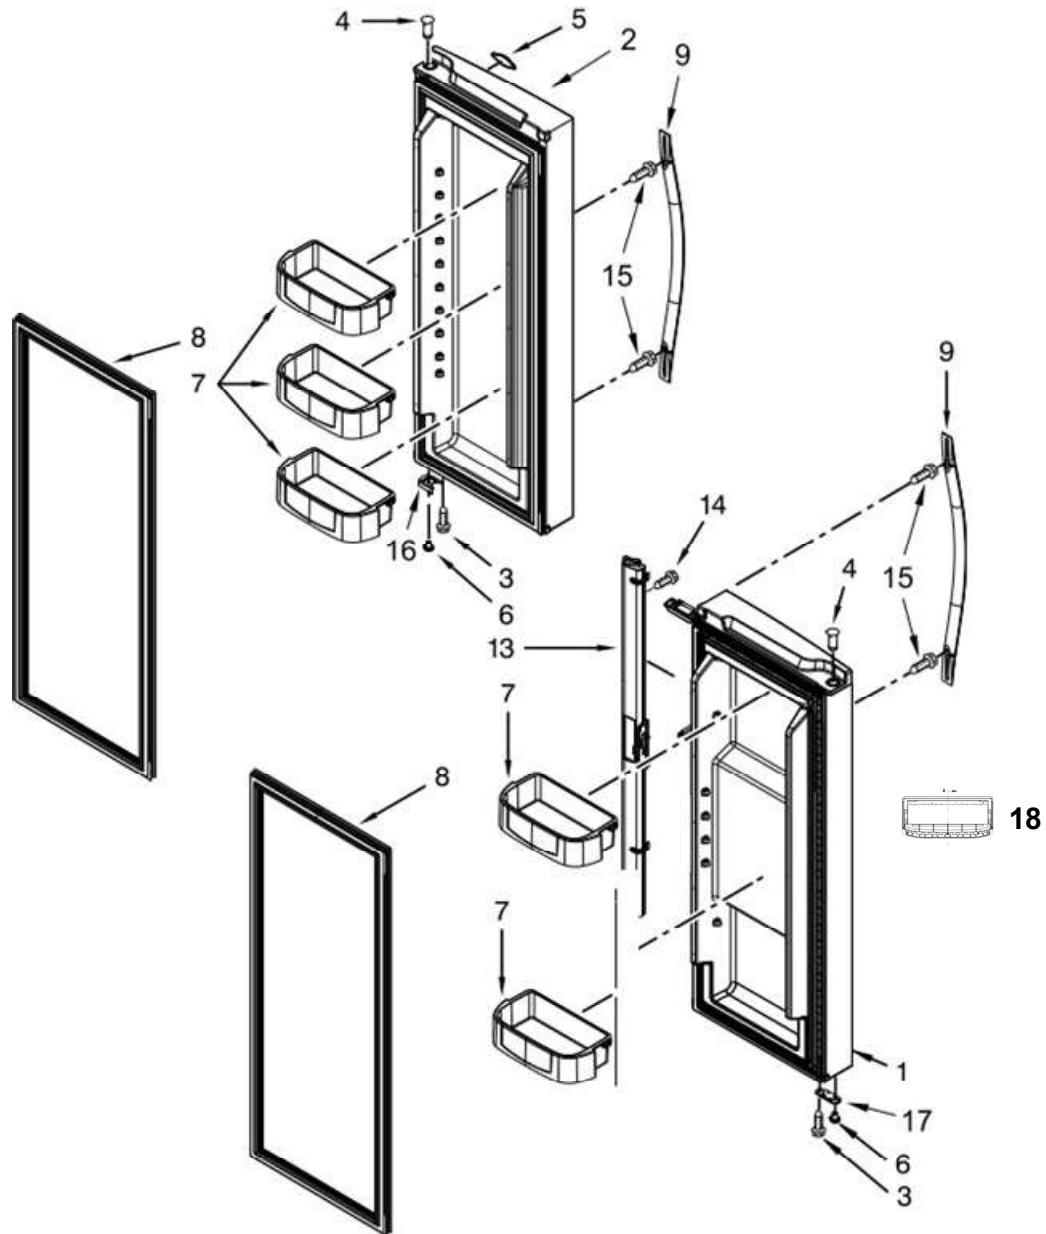

REFRIGERADOR MWRF220SEHM03

DOOR PARTS