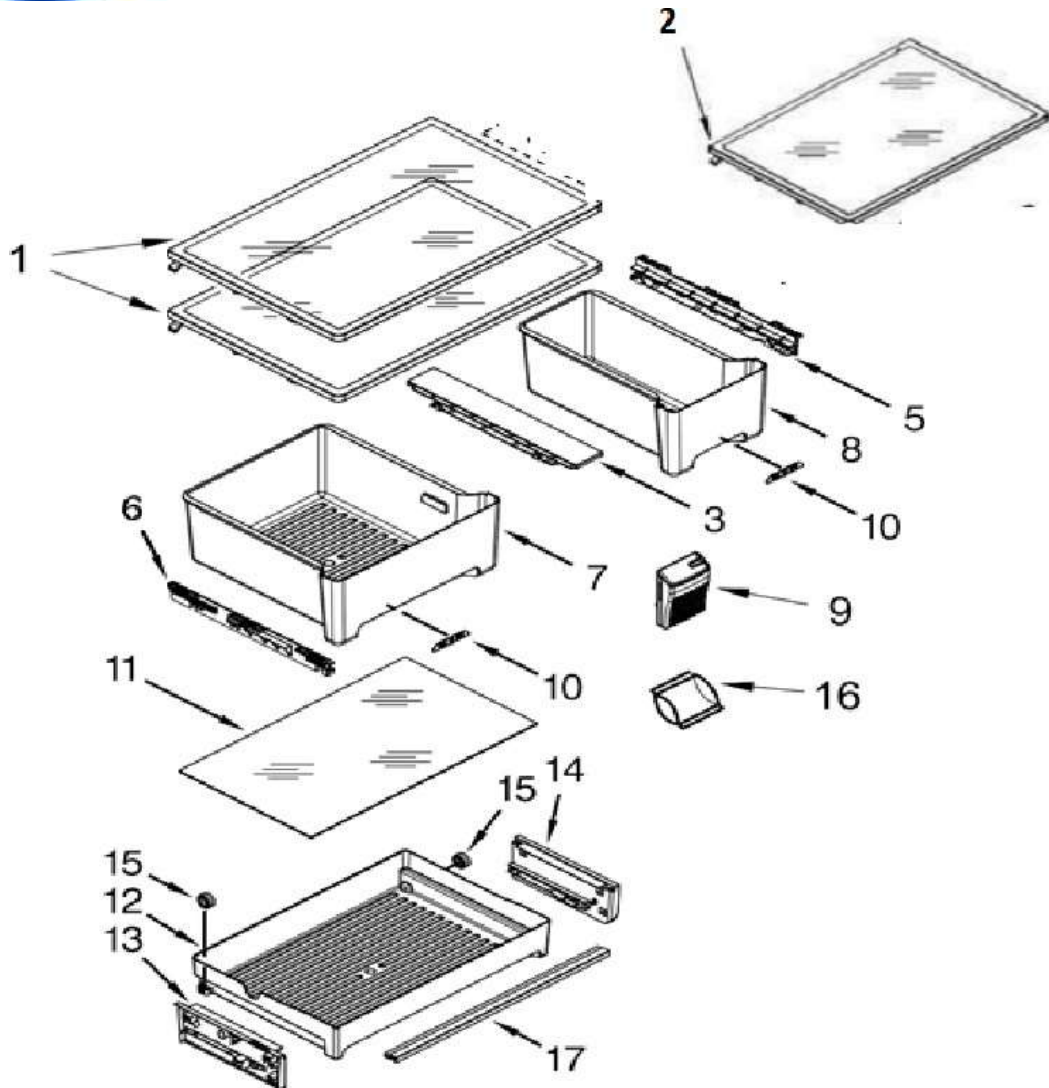

REFRIGERADOR MWRF220SEHV02

Ilust	# parte	Descripción
1	W10486290	STM-HUMIDITY SLIDER, WHPL, XL TM & BM
2	W10486290	Shelf Full 30"
3	W10468557	Rail, Track (Center)
4	-----	Shelf, 2/3 Flip
5	W10468556	Rail, Track (Right Hand)
6	W10468555	Rail, Track (Left Hand)
7	W10370327	Pan, Crisper (16")
8	W10317184	Pan, Crisper (8")
9	W10408748	Holder, Produce Filter
10	W10356844	HUMIDITY CONTROL WHR GRAPHICS
11	W10513681	Glass, Pantry Cover
12	W10397907	Aassembly, Pantry Deli Pan
13	W11442502	Rail, Pantry (Left Hand)
14	W11442503	Rail, Pantry (Right Hand)
15	W10628713	ROLLER PAN
16	W10346771	Filter, Produce Preserver
17	W10507470	Assembly, Pantry Cover Support
18	W10555437	Bin, Upper Freezer
19	W10317289	Basket, Lower Freezer
20	W10802342	Shaft, Rack
21	W10277361	Collar, Gear
22	W10397636	Adaptor, Freezer Left Hand
23	W10397635	Adaptor, Freezer right Hand