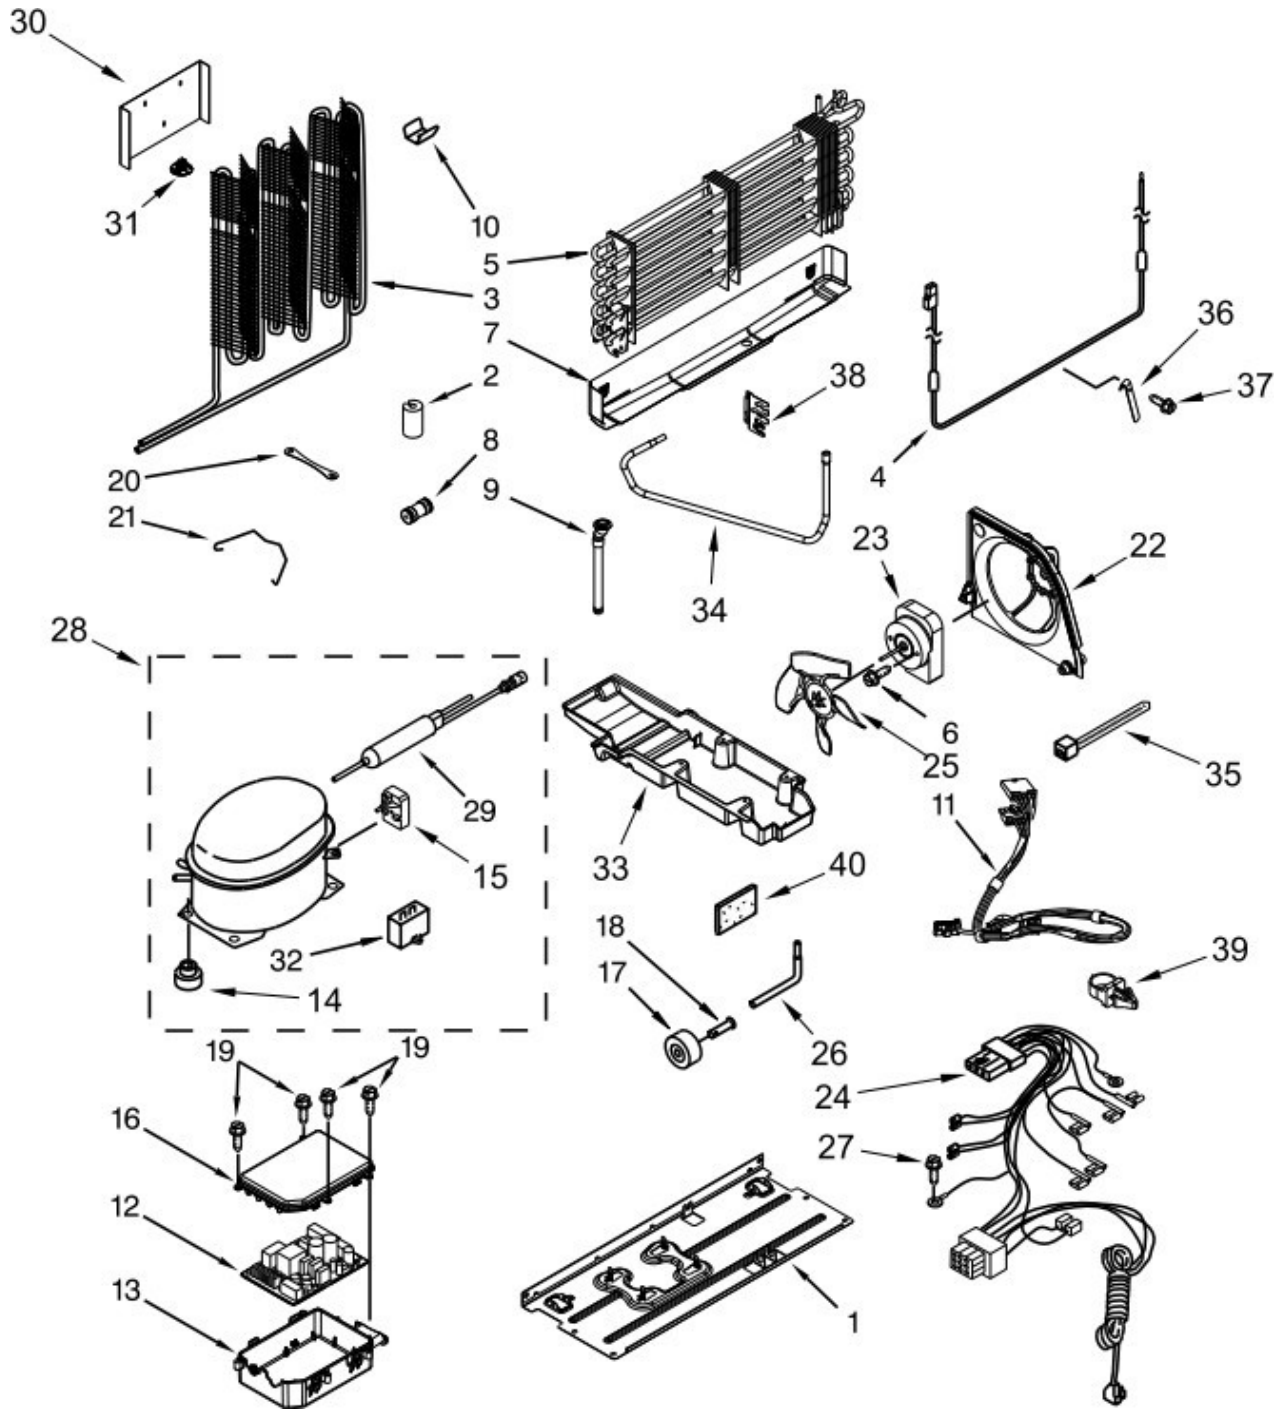

REFRIGERADOR MWRF220SEHV02

Ilust	# parte	Descripción
1	W10300116	BASE PLATE 30"
2	2319835	Grommet condenser
3	W10342567	CONDENSER-FORMED, 4 WAVES
4	W10436849	DEFROST HEATER
5	W10321158	EVAPORATOR
6	8533859	Screw
7	W10314195	HEAT SHIELD
8	W10271541	CONNECTOR-WATER GREEN
9	W11115756	DRAIN TUBE
10	W10248621	Clip condenser
11	W10424230	WIRE ASSY.- LOW VOLTAGE UNIT FDBM XL
12	W11432791	ASSEMBLY-MINOTAUR, EXT. DISP. XL FDBM
13	2323186	control Box
14	W10815861	CLIP-BOTTOM COVER
15	W10448874	TSD2 115V ELECTRICAL
16	W10313215	Cover, Electronic Control
17	W10475495	Roller
18	2179826	Axle, Rivet
19	8533859	Screw
20	W10236396	Strap, Compressor
21	W10174384	Strap, Bale
22	W11509373	Bracket, Condenser Fan
23	W11546725	MOTOR-COND. FAN, MLA (SUP)
24	W10633276	WIRE ASSY-UNIT, EXTR DISP, FDBM X
25	W10817071	BLADE-CONDENSER FAN,30% TALC
26	VS20001	Process tube
27	488500	Screw
28	W10609387	Compressor
29	W10669573	Drier