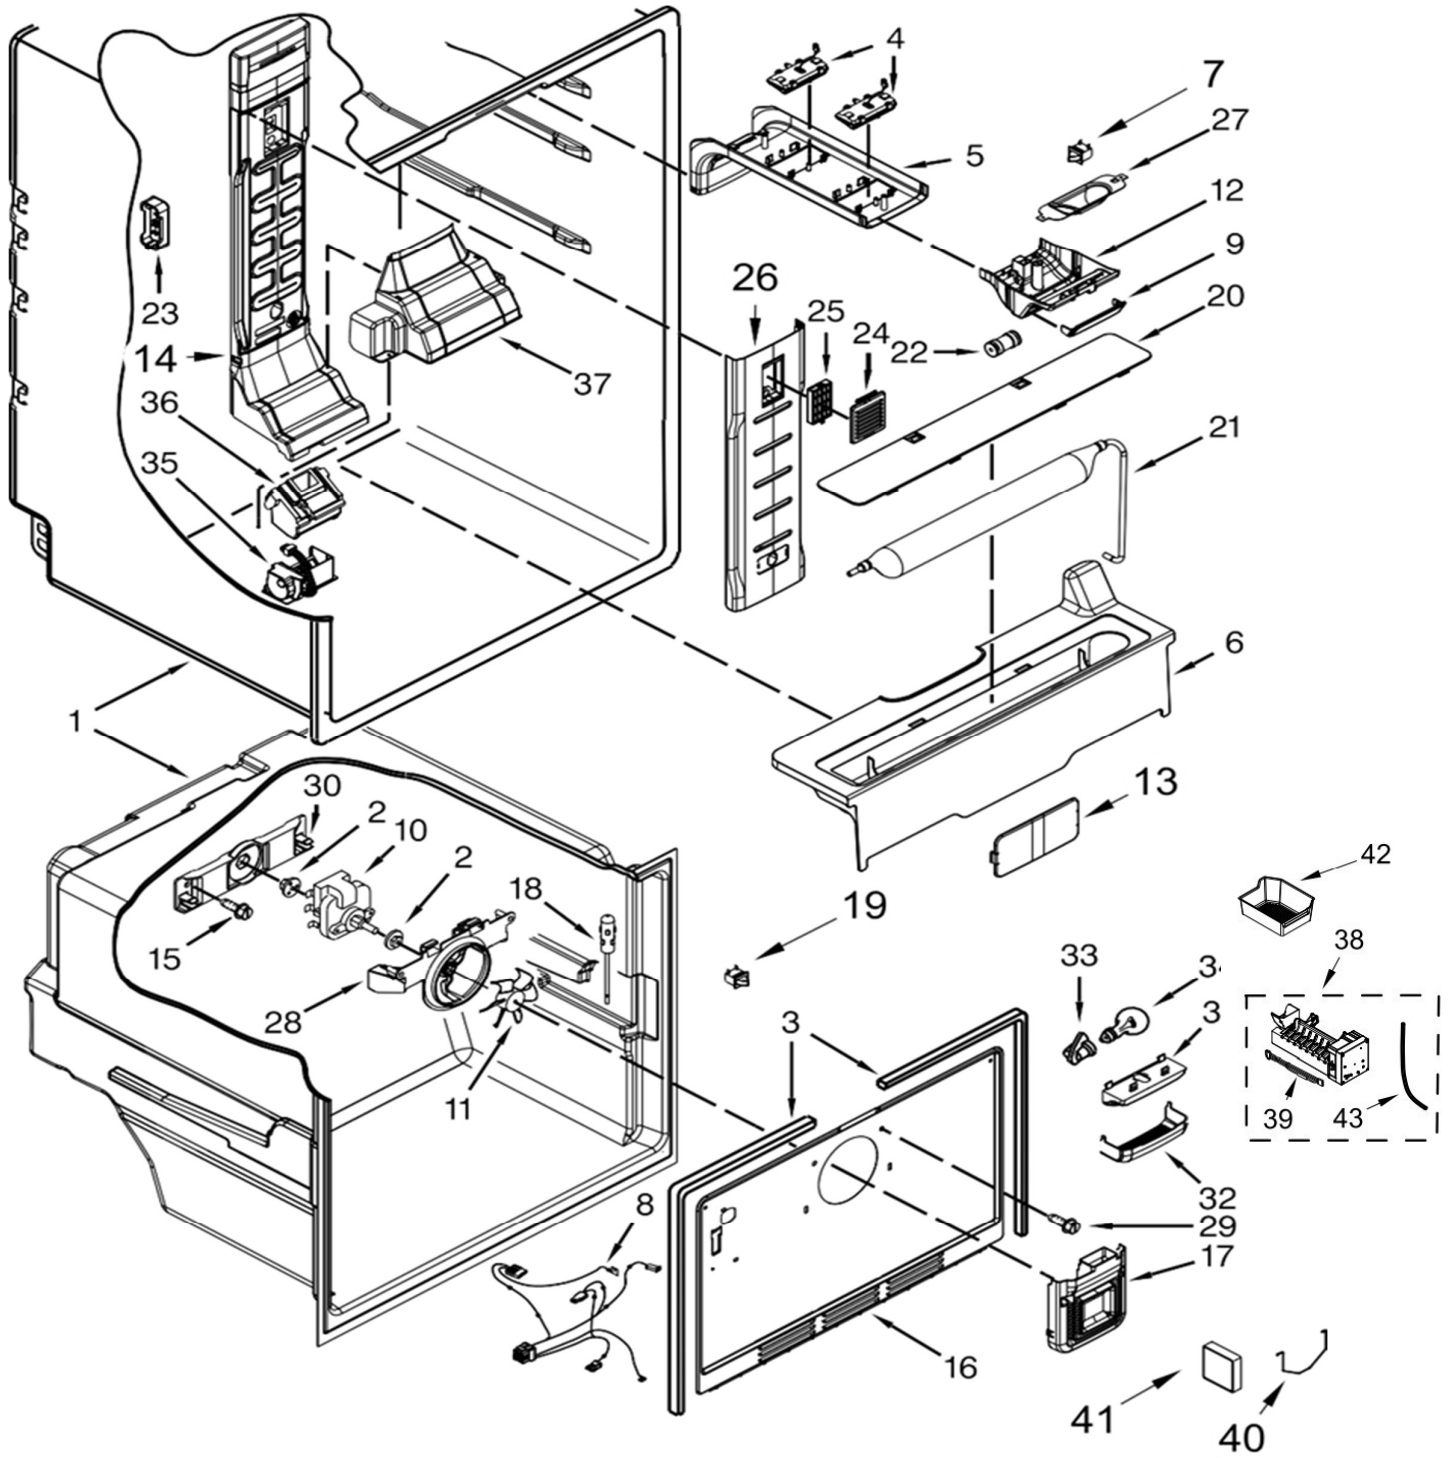

REFRIGERADOR MWRF220SEHV02

Ilust	# parte	Descripción
2	2197380	GROMMET
3	W10468762	GASKET-EVAP COVER (674 mm) XL
4	W11468934	HEMERA 30 DEG LED MODULE - 5VA
5	W11516524	LIGHT HOUSING RC FDBM HEMERA
6	W10798439	WATER RESERVOIR COVER XL BM
7	W11428639	ROCKER ARM SWITCH-N.C.
8	W11086791	WIRE ASSY-EVAP FAN,TM-XL NOM17
9	W10459385	FASCIA COVER INT SPRASH GRAPHICS WHP
10	W10464673	PANASONIC ECM MOTOR-FAN, STD
11	2200509	BLADE-FAN,EVAPORATOR-90MM
12	W10453580	SPARSH UI INT. CONTROL HOUSING FDBM
13	W10336009	SCREW CUP
14	W11508229	MULTIFLOW ASSY FDBM W/LABEL
15	488208	8-15 X .813 HW A
16	W10300900	EVAPORATOR COVER
17	W10317182	FC TOWER FDBM
18	W10384183	THERMISTOR RC, XL TM & BM
19	W10847849	SWITCH- ROCKER ARM
20	W10413160	WATER RESERVOIR COVER FASCIA
21	W10568672	RESERVOIR-WATER, SINGLE (XL FDBM)
22	W10271541	CONNECTOR-WATER GREEN
23	W10425252	COVER-THERMISTOR
24	W10330850	GRILLE, AIR FILTER
25	W10315189	AIR FILTER (KEMFLOW) COMPLETE
26	W10356895	MULTI-FLOW AIR TOWER GRAPHICS
27	W10314195	HEAT SHIELD
28	W10321162	ORIFICE-FAN, EVAP
29	489478	SCREW 8-18 X "L" UCHF AB
30	2254454	BRACKET-BACK,EVAP FAN
31	W10745484	DAMPER-ELEC CONTROL
32	W10474774	DAMPER HOUSING EPS COVER
33	W10314204	DAMPER HOUSING