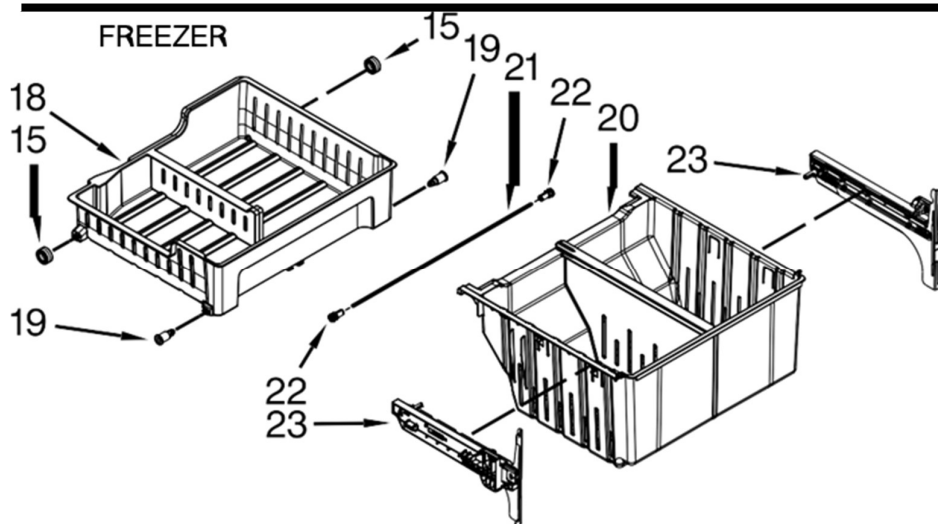

REFRIGERADOR MWRF220SEHV02

Ilust	# parte	Descripción
1	W10486290	STM-HUMIDITY SLIDER, WHPL, XL TM & BM
2	W10486290	Shelf Full 30"
3	W10468557	Rail, Track (Center)
4	-----	Shelf, 2/3 Flip
5	W10468556	Rail, Track (Right Hand)
6	W10468555	Rail, Track (Left Hand)
7	W10370327	Pan, Crisper (16")
8	W10317184	Pan, Crisper (8")
9	W10408748	Holder, Produce Filter
10	W10356844	HUMIDITY CONTROL WHR GRAPHICS
11	W10513681	Glass, Pantry Cover
12	W10397907	Aassembly, Pantry Deli Pan
13	W11442502	Rail, Pantry (Left Hand)
14	W11442503	Rail, Pantry (Right Hand)
15	W10628713	ROLLER PAN
16	W10346771	Filter, Produce Preserver
17	W10507470	Assembly, Pantry Cover Support
18	W10555437	Bin, Upper Freezer
19	W10317289	Basket, Lower Freezer
20	W10802342	Shaft, Rack
21	W10277361	Collar, Gear
22	W10397636	Adaptor, Freezer Left Hand
23	W10397635	Adaptor, Freezer right Hand