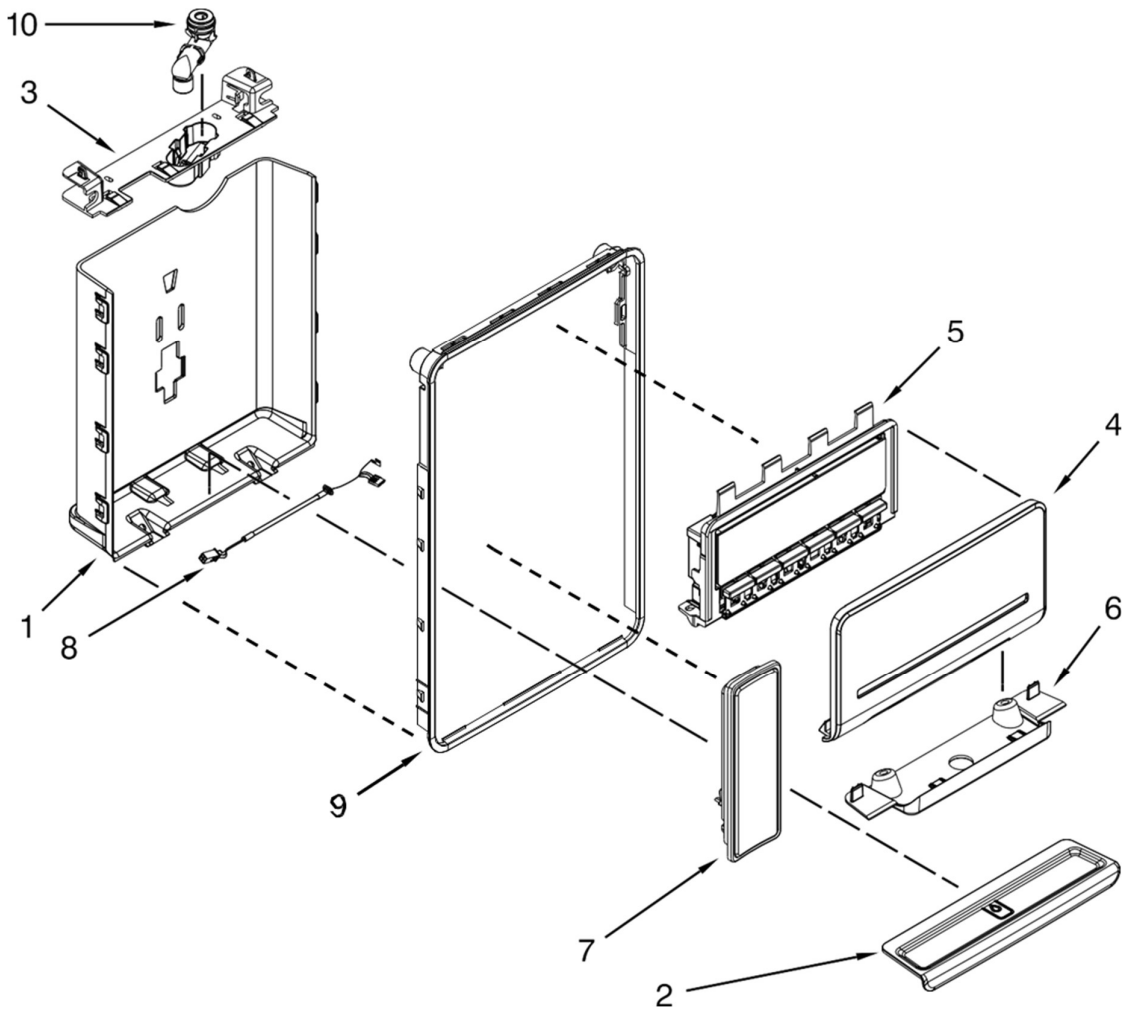

REFRIGERADOR MWRF220SEHV02