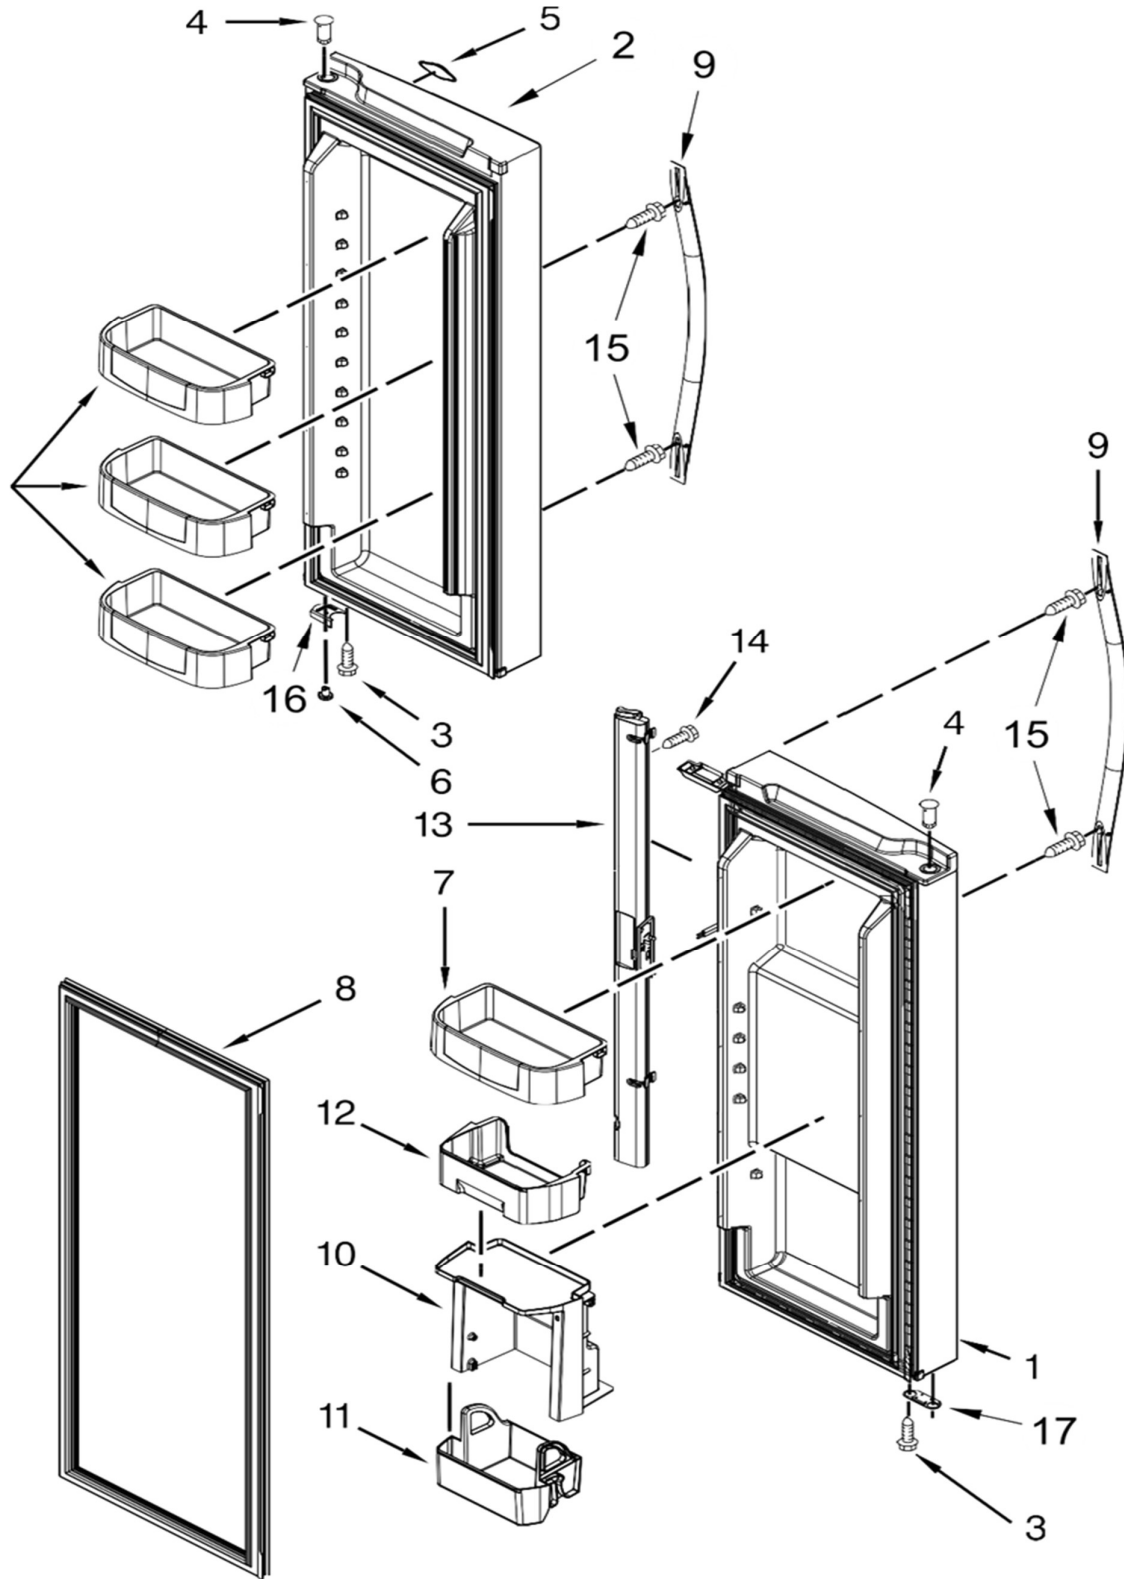

BENITO JUÁREZ #1500 GPE ZITON, CD. GUADALUPE NUEVO LEÓN TEL: 8183377999 Y 49
HORARIOS: LUNES A VIERNES 8:30 A 6:00 PM Y SÁBADOS DE 8:30 A 2:00 PM

www.denek.com

REFRIGERADOR MWRF220SEHV02

Ilust	# parte	Descripción
1	W11251341	DOOR ASSY-RC P.FOAM-LS-DISP 20' BM P.S
2	LW10865738	DOOR ASSY-RC P.FOAM-RS-DISP 20' BM P.S
3	489276	SCREW 8-18 X "L" PN CR HL
4	W10366270	THIMBLE -TOP 16.5 DIA
5	W10884775	LOGO WPL 66MM GEN-Y
6	W10470155	CLOSURE-DOOR XL FDBM
7	W10308869	BIN-DOOR MEDIUM RC - GPPS (XL TM & BM)
8	W10413468	GASKET-DOOR RC, XL FDBM 30" AP.GREY
9	W11101972	DOOR HANDLE
10	W10317224	UTILITY COMPARTMENT FDBM
11	W10462299	CONDIMENT CADDY FDBM WITH GRAPHICS
12	W10326335	W10326335
13	W10624448	FLIPPER MULLION ASSY COMPL XL BM AP.black
14	12990302	8-18 X .500 TR CR AB
15	W10170540	8-18 X .500 TR CR AB
16	W10397055	BRACKET DOOR STOP
17	2189202	BRACKET-DOOR STOP