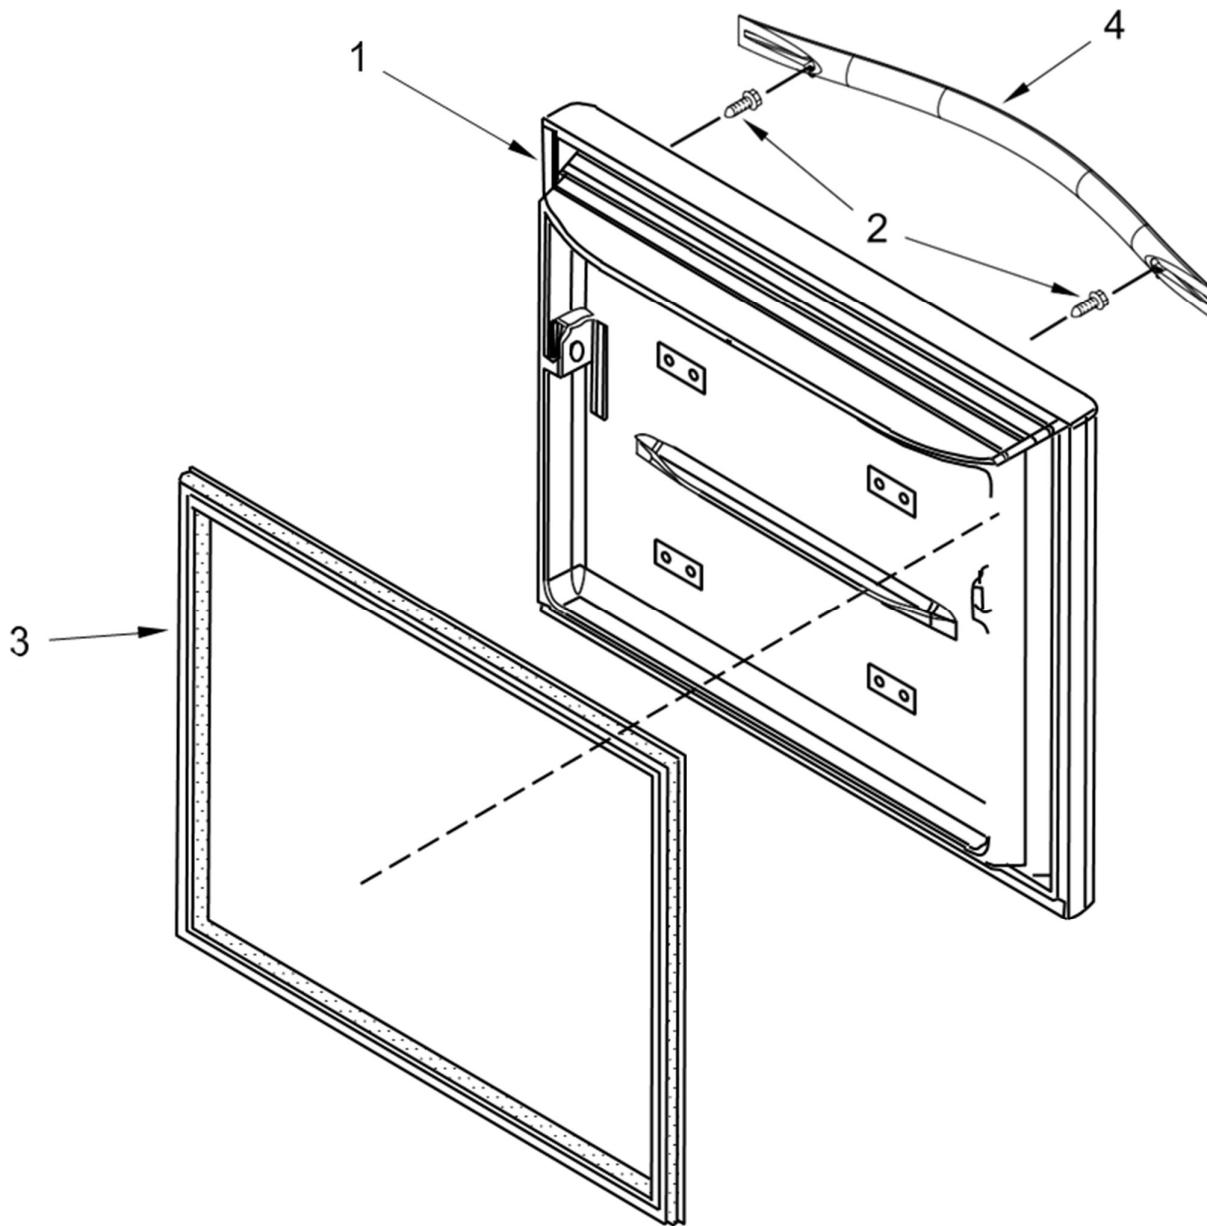

REFRIGERADOR MWRF220SEHV03

Ilust	# parte	Descripción
1	LW10865766	DOOR ASSY FC 20' XL FDBM K.A BLACK SS
2	W10170540	SCREW 8-15 X "L" SPL SC A
3	W11464961	GASKET-DOOR,FC,FDBM,black
4	W11125496	HANDLE ASSY - BREATHE 2.0, FC, AFP,