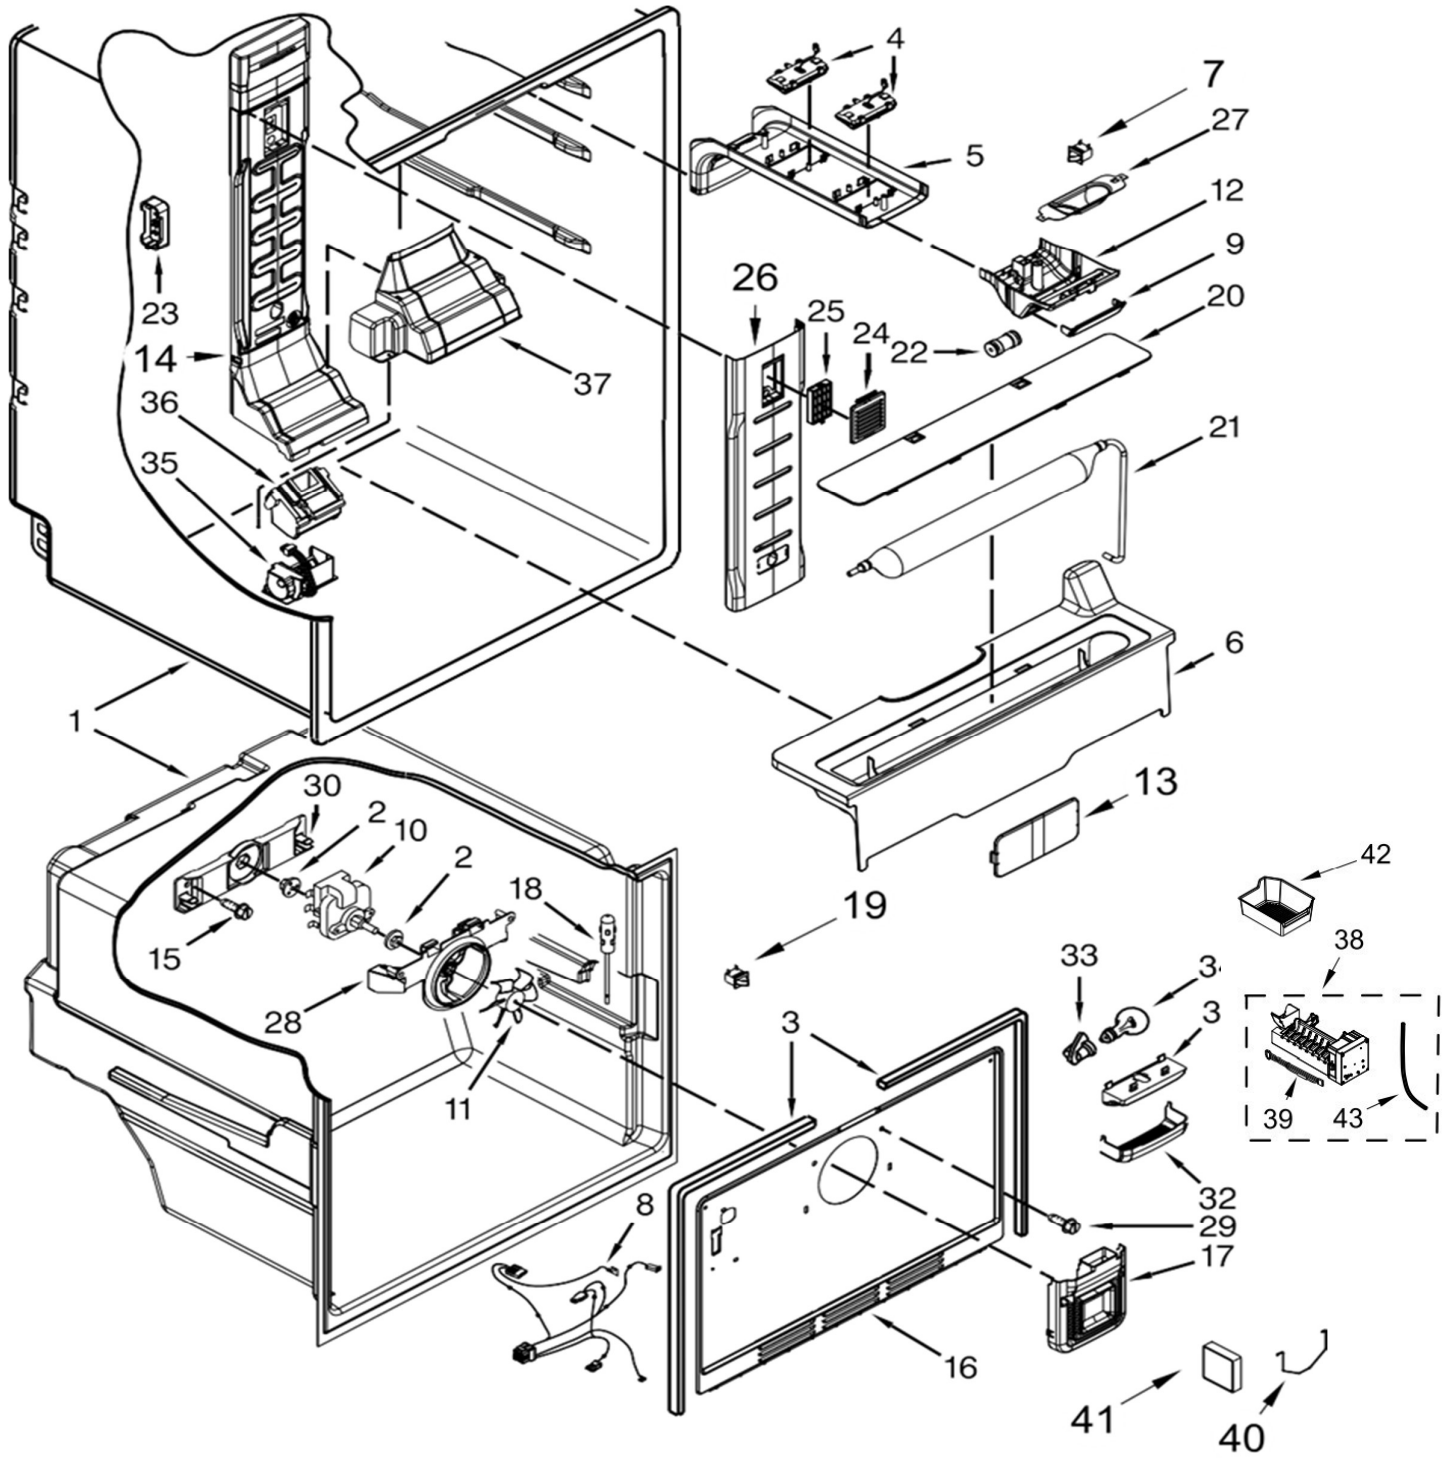

REFRIGERADOR MWRF220SEHV03

REFRIGERADOR MWRF220SEHV03

Ilust	# parte	Descripción
2	W10546298	HINGE TOP ASSY LS
2.1	W10546299	HINGE TOP ASSY RS
3	W10359256	FRONT ROLLER ASSY LS
3.1	W10359255	FRONT ROLLER ASSY RS
4	(W10790813	WATER FILTER
5	W10465767	COVER-TOP HINGE, RS M.GRAY
5.1	W10465768	COVER-TOP HINGE, LS M.GRAY
6	W10306392	COVER FILTER
7	489497	Screw
8	W10353930	COVER, TOE GRILLE, MIDNIGHT BLACK
9	489442	Screw
10	W10141622	BRAKE-LWR ROLLER
11	W10740689	TUBE WATER INLET VALVE-FILTER
12	549193	Clamp, Power Cord
13	489497	Screw
14	W10770878	HINGE CENTER ASSY,LS
14.1	W10770877	HINGE CENTER ASSY,RS
15	W10450363	Shim, center hinge
16	2262176	Screw
17	*****	No servicable
18	*****	No servicable
19	W11407731	COVER UNIT ASSY, FDBM
20	W11189127	FILLER-WRAPPER CORNER,A/GR
21	W10353933	TOE GRILLE, 30" (NO CHAMFER) MIDN. BLACK
22	1106508	Gasket Grill
23	W11249272	FITTING WATER TUBE NAT
24	W10667756	TUBE WATER OUTLET FILTER
25	W10465770	COVER-TOP HINGE, RS M.GRAY
25.1	W10465771	COVER-TOP HINGE, LS M.GRAY
26	*****	Cabinet (no servicable)
27	2174706	Clip, Roller

REFRIGERADOR MWRF220SEHV03

28	W10463317	Tube, Cabinet Water
29	W10331226	Drum, Toe Grille
30	W11175632	Lokring 1/4
30.1	W11175631	LKokring 5/15
31	W10837812	Tube water
32	W10279866	VALVE ASSY-WATER,DUAL
33	W10498992	VALVE-SOLENOID,SINGLE
34	W10237915	BRACKET-VALVE,WATER,DUAL
35	W10329003	CLAMP-ONE EAR
36	2181939	Insert, Tube