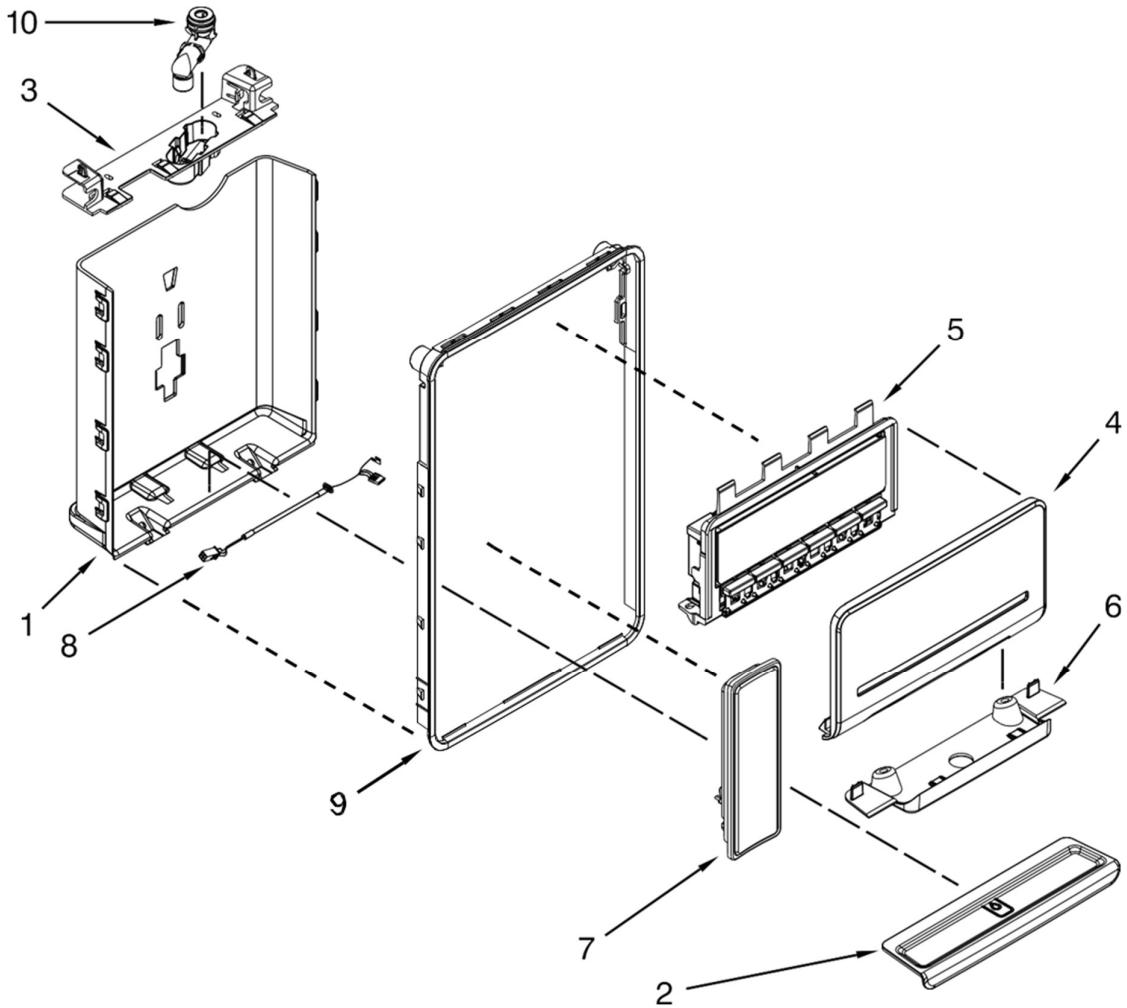

REFRIGERADOR MWRF220SEHV02

REFRIGERADOR MWRF220SEHV03

Ilust	# parte	Descripción
1	W10486290	STM-HUMIDITY SLIDER, WHPL, XL TM & BM
2	W10486290	Shelf Full 30"
3	W10468557	Rail, Track (Center)
4	-----	Shelf, 2/3 Flip
5	W10468556	Rail, Track (Right Hand)
6	W10468555	Rail, Track (Left Hand)
7	W10370327	Pan, Crisper (16")
8	W10317184	Pan, Crisper (8")
9	W10408748	Holder, Produce Filter
10	W10356844	HUMIDITY CONTROL WHR GRAPHICS
11	W10513681	Glass, Pantry Cover
12	W10397907	Aassembly, Pantry Deli Pan
13	W11442502	Rail, Pantry (Left Hand)
14	W11442503	Rail, Pantry (Right Hand)
15	W10628713	ROLLER PAN
16	W10346771	Filter, Produce Preserver
17	W10507470	Assembly, Pantry Cover Support
18	W10555437	Bin, Upper Freezer
19	W10317289	Basket, Lower Freezer
20	W10802342	Shaft, Rack
21	W10277361	Collar, Gear
22	W10397636	Adaptor, Freezer Left Hand
23	W10397635	Adaptor, Freezer right Hand