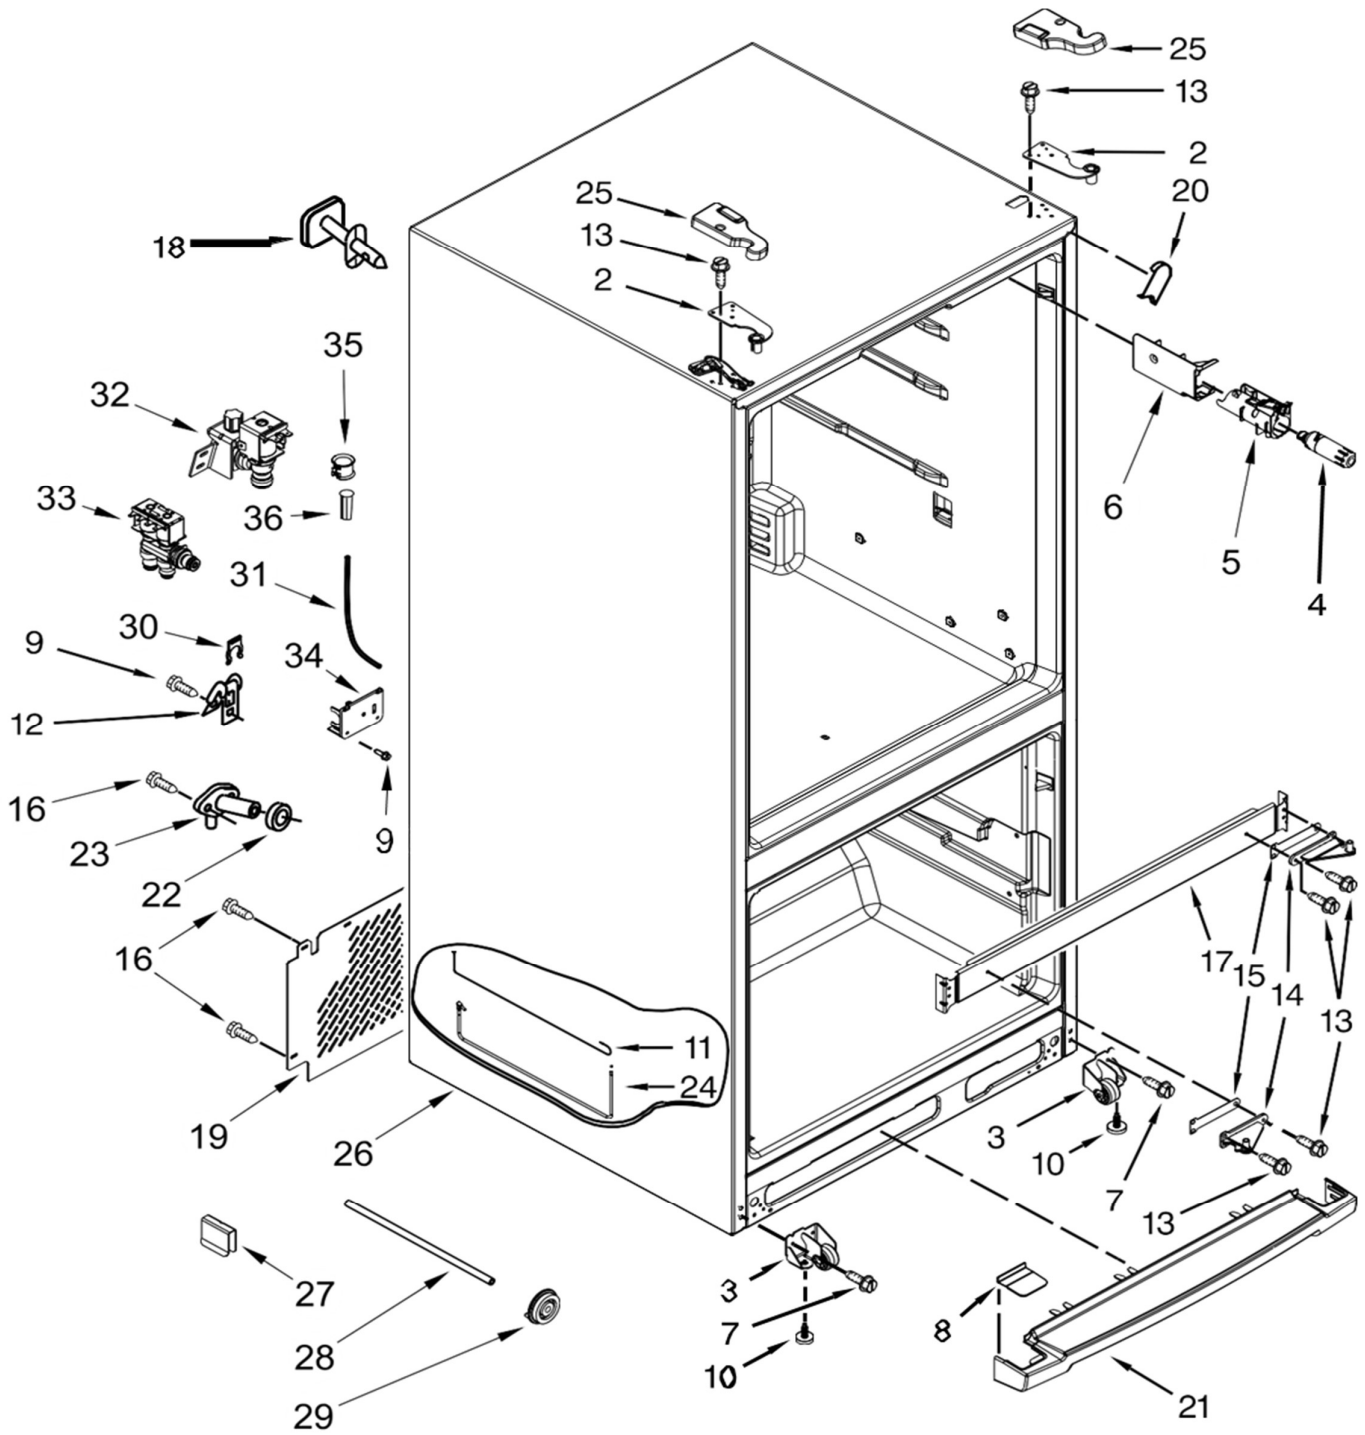

REFRIGERADOR MWRF220SEHV03

REFRIGERADOR MWRF220SEHV03

Ilust	# parte	Descripción
2	W10546298	HINGE TOP ASSY LS
2.1	W10546299	HINGE TOP ASSY RS
3	W10359256	FRONT ROLLER ASSY LS
3.1	W10359255	FRONT ROLLER ASSY RS
4	(W10790813	WATER FILTER
5	W10465767	COVER-TOP HINGE, RS M.GRAY
5.1	W10465768	COVER-TOP HINGE, LS M.GRAY
6	W10306392	COVER FILTER
7	489497	Screw
8	W10353930	COVER, TOE GRILLE, MIDNIGHT BLACK
9	489442	Screw
10	W10141622	BRAKE-LWR ROLLER
11	W10740689	TUBE WATER INLET VALVE-FILTER
12	549193	Clamp, Power Cord
13	489497	Screw
14	W10770878	HINGE CENTER ASSY,LS
14.1	W10770877	HINGE CENTER ASSY,RS
15	W10450363	Shim, center hinge
16	2262176	Screw
17	*****	No servicable
18	*****	No servicable
19	W11407731	COVER UNIT ASSY, FDBM
20	W11189127	FILLER-WRAPPER CORNER,A/GR
21	W10353933	TOE GRILLE, 30" (NO CHAMFER) MIDN. BLACK
22	1106508	Gasket Grill
23	W11249272	FITTING WATER TUBE NAT
24	W10667756	TUBE WATER OUTLET FILTER
25	W10465770	COVER-TOP HINGE, RS M.GRAY
25.1	W10465771	COVER-TOP HINGE, LS M.GRAY
26	*****	Cabinet (no servicable)
27	2174706	Clip, Roller

REFRIGERADOR MWRF220SEHV03

28	W10463317	Tube, Cabinet Water
29	W10331226	Drum, Toe Grille
30	W11175632	Lokring 1/4
30.1	W11175631	LKokring 5/15
31	W10837812	Tube water
32	W10279866	VALVE ASSY-WATER,DUAL
33	W10498992	VALVE-SOLENOID,SINGLE
34	W10237915	BRACKET-VALVE,WATER,DUAL
35	W10329003	CLAMP-ONE EAR
36	2181939	Insert, Tube