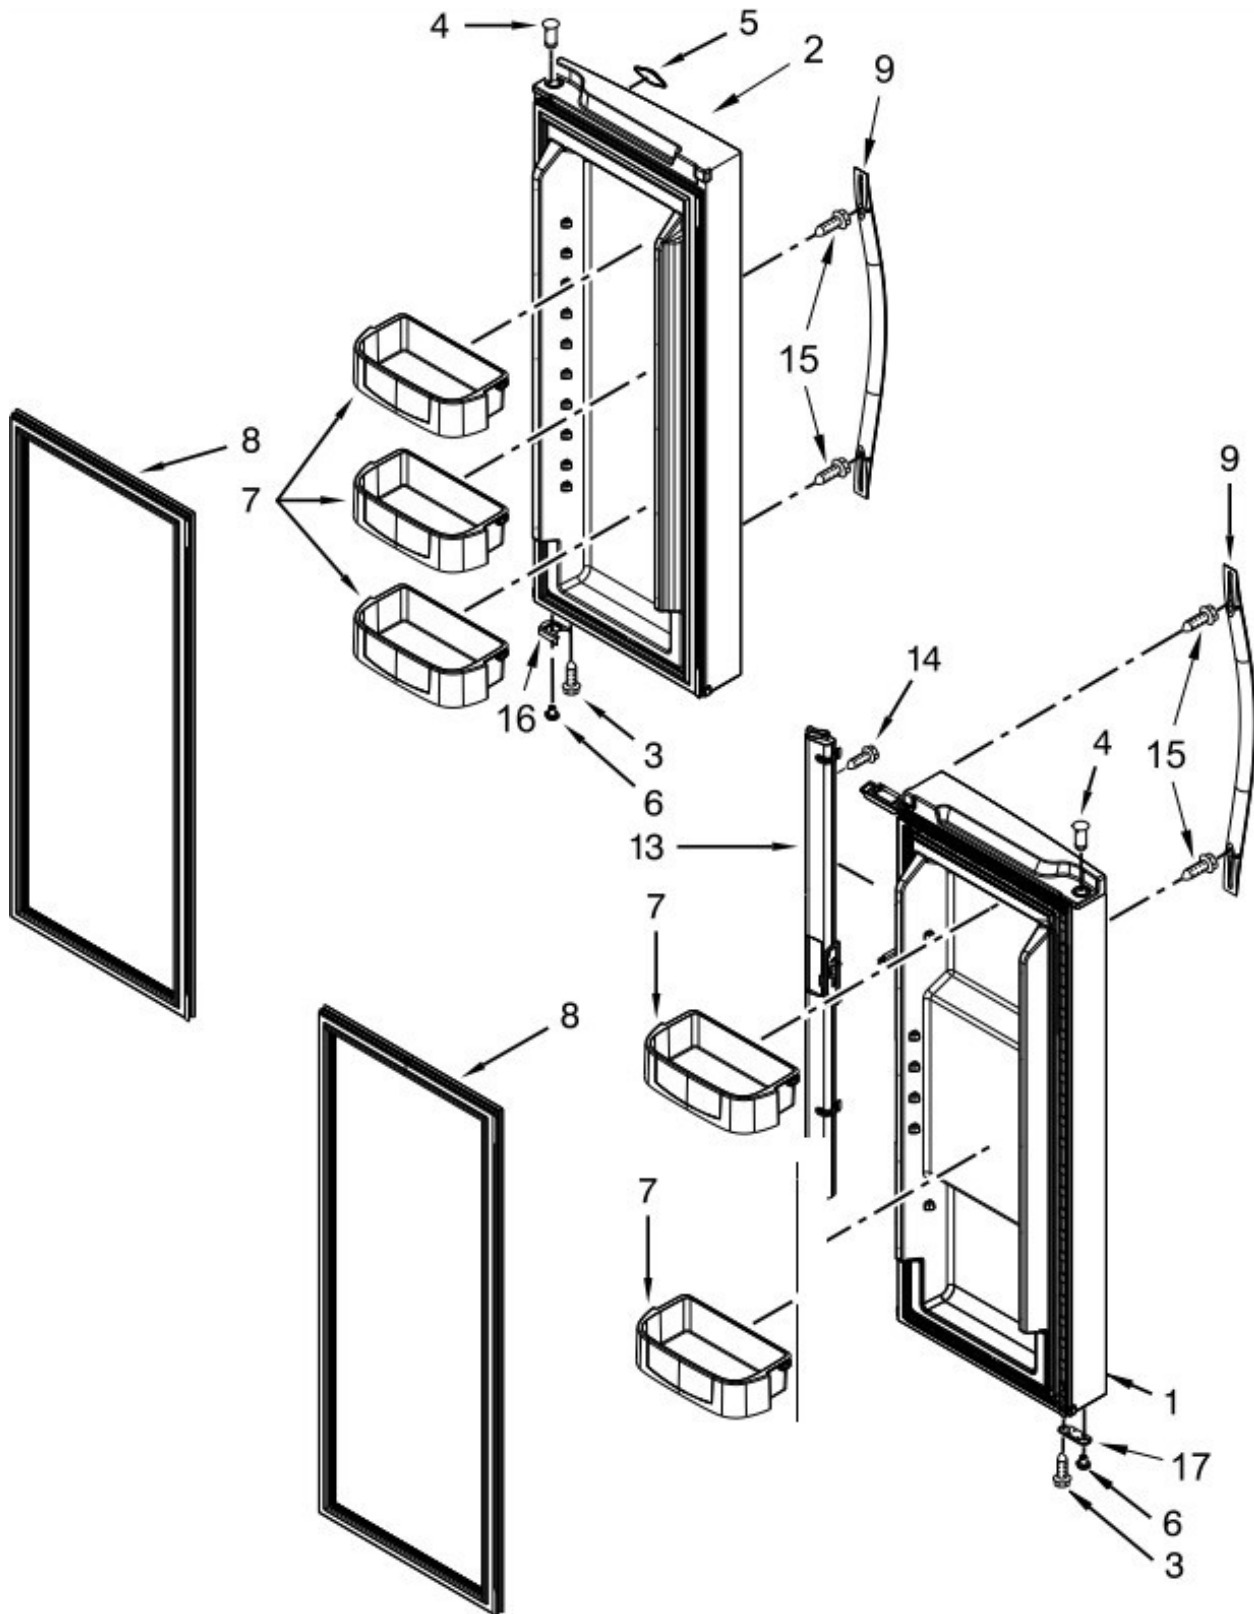

REFRIGERADOR MWRF220SEHV03

Ilust	# parte	Descripción
1	W11251341	DOOR ASSY-RC P.FOAM-LS-DISP 20' BM P.S
2	LW10865738	DOOR ASSY-RC P.FOAM-RS-DISP 20' BM P.S
3	489276	SCREW 8-18 X "L" PN CR HL
4	W10366270	THIMBLE -TOP 16.5 DIA
5	W10884775	LOGO WPL 66MM GEN-Y
6	W10470155	CLOSURE-DOOR XL FDBM
7	W10308869	BIN-DOOR MEDIUM RC - GPPS (XL TM & BM)
8	W10413465	GASKET-DOOR RC, XL FDBM 30" AP.GREY
9	W11101972	DOOR HANDLE
10	*****	UTILITY COMPARTMENT FDBM
11	*****	CONDIMENT CADDY FDBM WITH GRAPHICS
12	*****	W10326335
13	W10624453	FLIPPER MULLION ASSY COMPL XL BM AP.black
14	12990302	8-18 X .500 TR CR AB
15	W10170540	8-18 X .500 TR CR AB
16	W10397055	BRACKET DOOR STOP
17	2189202	BRACKET-DOOR STOP