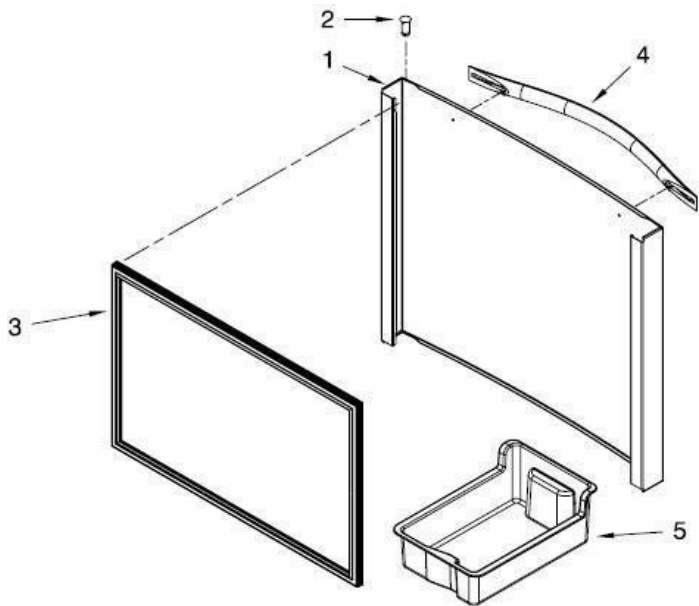

Refrigerador Whirlpool MWR560SEYM00

No. Ilus.	DESCRIPCIÓN	No. de Parte
1	Freezer Door	LW10433608
2	Thimble	W10334042
3	Gasket, FC	W10465762
4	Handle Assembly	W10357240
5	Ice Pan	W10378263