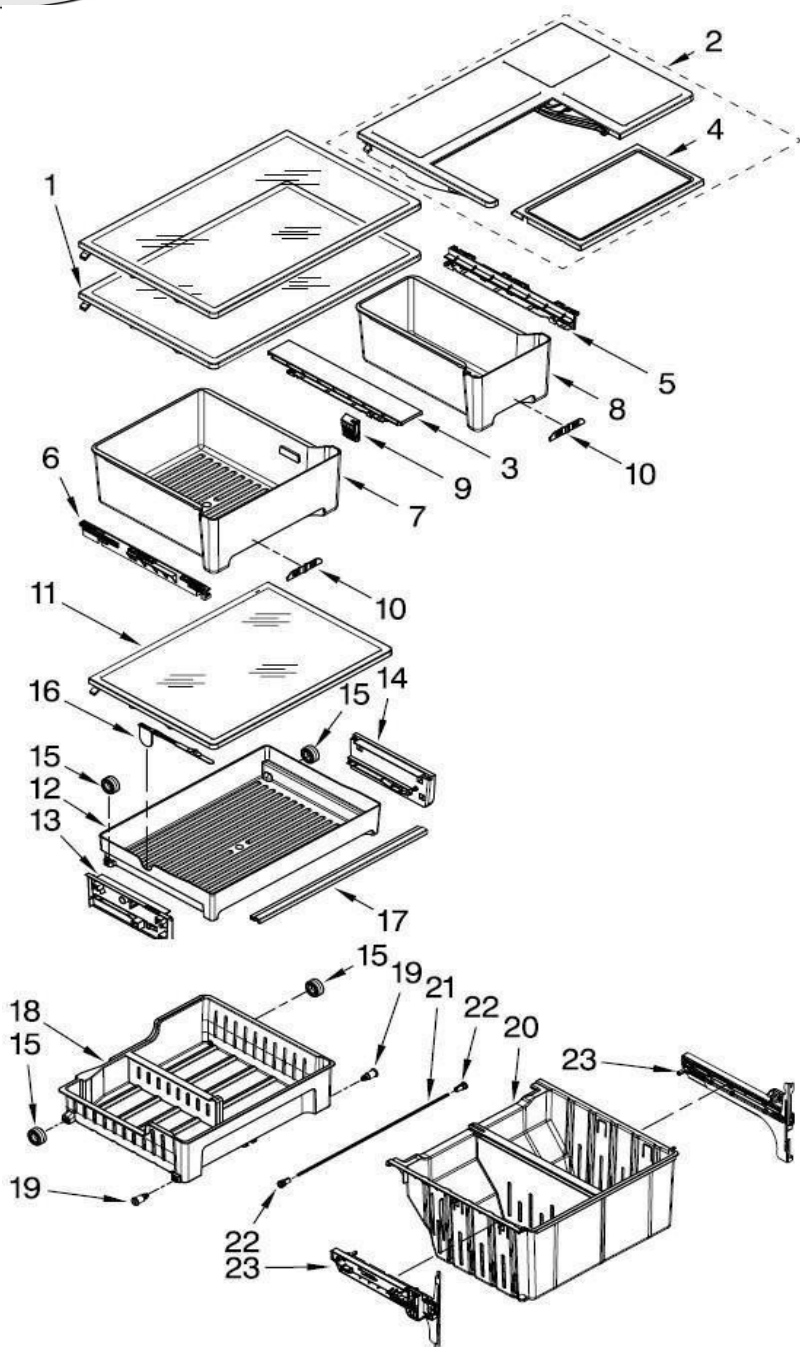

**Refrigerador Whirlpool MWR560SEYM00**

<b>No. Ilus.</b>	<b>DESCRIPCIÓN</b>	<b>No. de Parte</b>
<b>28</b>	Bracket, Fan Motor	W10321162
<b>29</b>	Screw	***
<b>30</b>	Bracket Evap. Fan, Rear	2254454
<b>31</b>	Housing, Lighting FC	W10313917
<b>32</b>	Light Cover, FC	W10313918
<b>33</b>	Light Socket, FC	W10440814
<b>34</b>	Light Bulb, FC	W10473925
<b>35</b>	Damper, Electronic Control	W10257451
<b>36</b>	Cover, Damper Housing	W10474775
<b>37</b>	Housing Damper	W10314204
<b>38</b>	Multiflow Assy	W10448448
<b>39</b>	Multiflow Cover	W10356895
<b>40</b>	Screw Cup	W10336009

Distribuidor Autorizado

SurteRápido.com

Venta de Refacciones  
Electrodomesticas

Refrigerador Whirlpool MWR560SEYM00

**Refrigerador Whirlpool MWRF560SEYM00**

<b>No. Ilus.</b>	<b>DESCRIPCIÓN</b>	<b>No. de Parte</b>
1	Shelf Full 30"	W10486290
2	Shelf, Flip Down Assembly, 30"	W10502933
3	Track Rail Center	W10468557
4	Flip Down Shelf	W10313893
5	Track Rail RS	W10468556
6	Track Rail LS	W10468555
7	Crisper Pan, 16"	W10370327
8	Crisper Pan 8"	W10317184
9	Holder Assembly, Produce Preserver Filter	W10408748
10	Humidity Control	W10356844
11	Cover Glass, Pantry	W10513681
12	Pantry, Deli Pan Assembly	W10397907
13	Rail, Pantry, LH	W10317191
14	Rail, Pantry, RH	W10317189
15	Roller	W10278139
16	Control, Temperature	W10411411
17	Support Assembly, Pantry Cover	W10507470
18	Freezer Bin, Upper	W10317232
19	Axle, Roller	W10257246
20	Freezer Basket, Lower	W10317289
21	Shaft, Rack	W10371538
22	Collar, Gear	W10277361
23	Adaptador Freezer LH	W10397636
*	Adaptador Freezer RH	W10397635

Refrigerador Whirlpool MWR560SEYM00

No. Ilus.	DESCRIPCIÓN	No. de Parte
1	Freezer Door	LW10433608
2	Thimble	W10334042
3	Gasket, FC	W10465762
4	Handle Assembly	W10357240
5	Ice Pan	W10378263

Distribuidor Autorizado