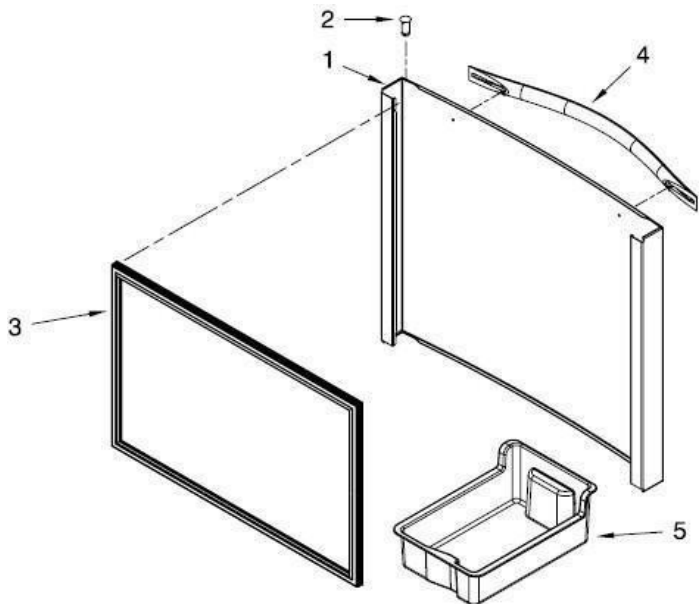

Refrigerador Whirlpool MWR560SEYM01

No. Ilus.	DESCRIPCIÓN	No. de Parte
1	Freezer Door	LW10433608
2	Thimble	W10334042
3	Gasket, FC	W10465762
4	Handle Assembly	W10357240
5	Ice Pan	W10378263