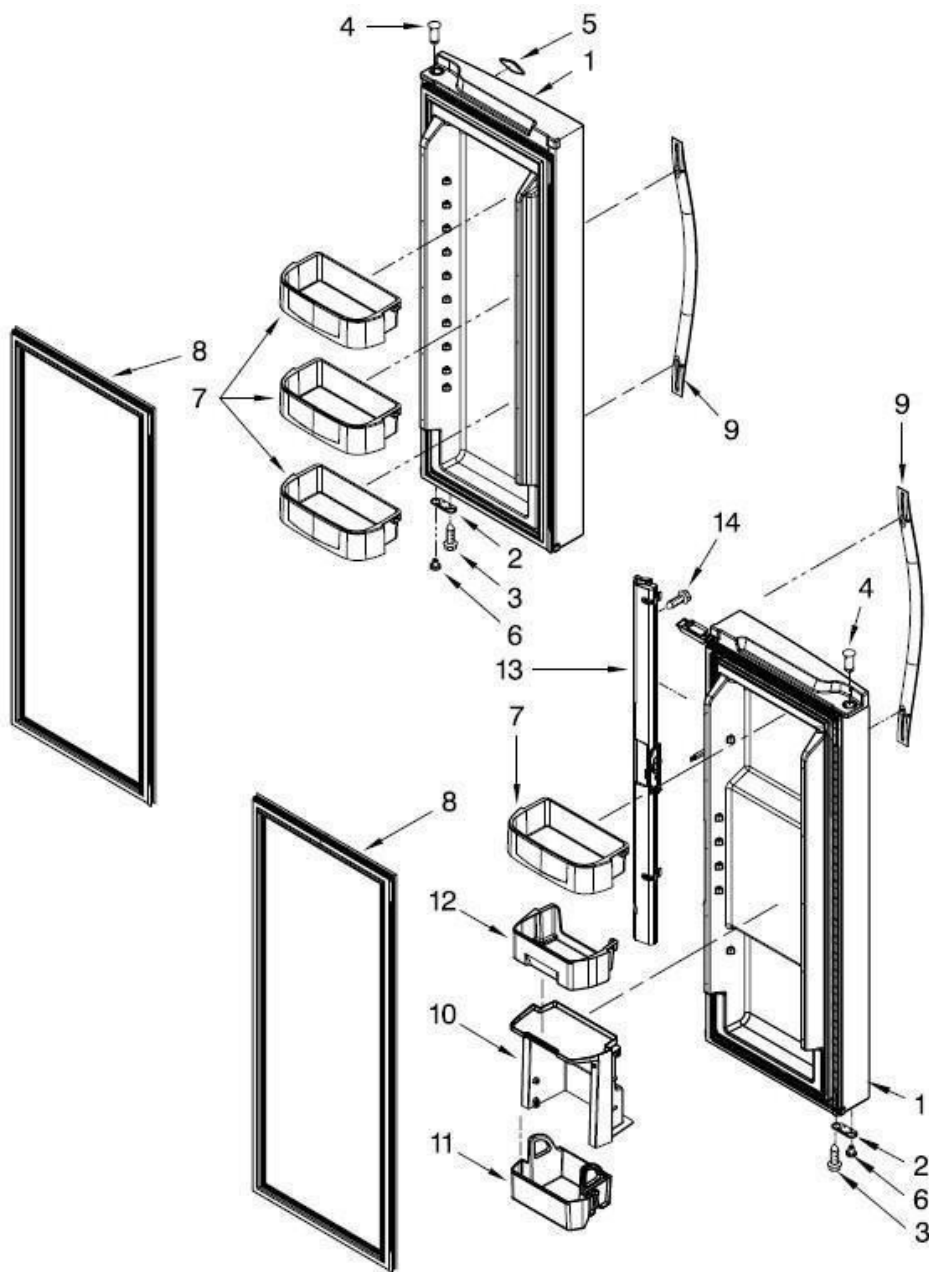

Distribuidor Autorizado

SurteRápido.com

Venta de Refacciones
Electrodomesticas

Refrigerador Whirlpool MWR560SEYM01