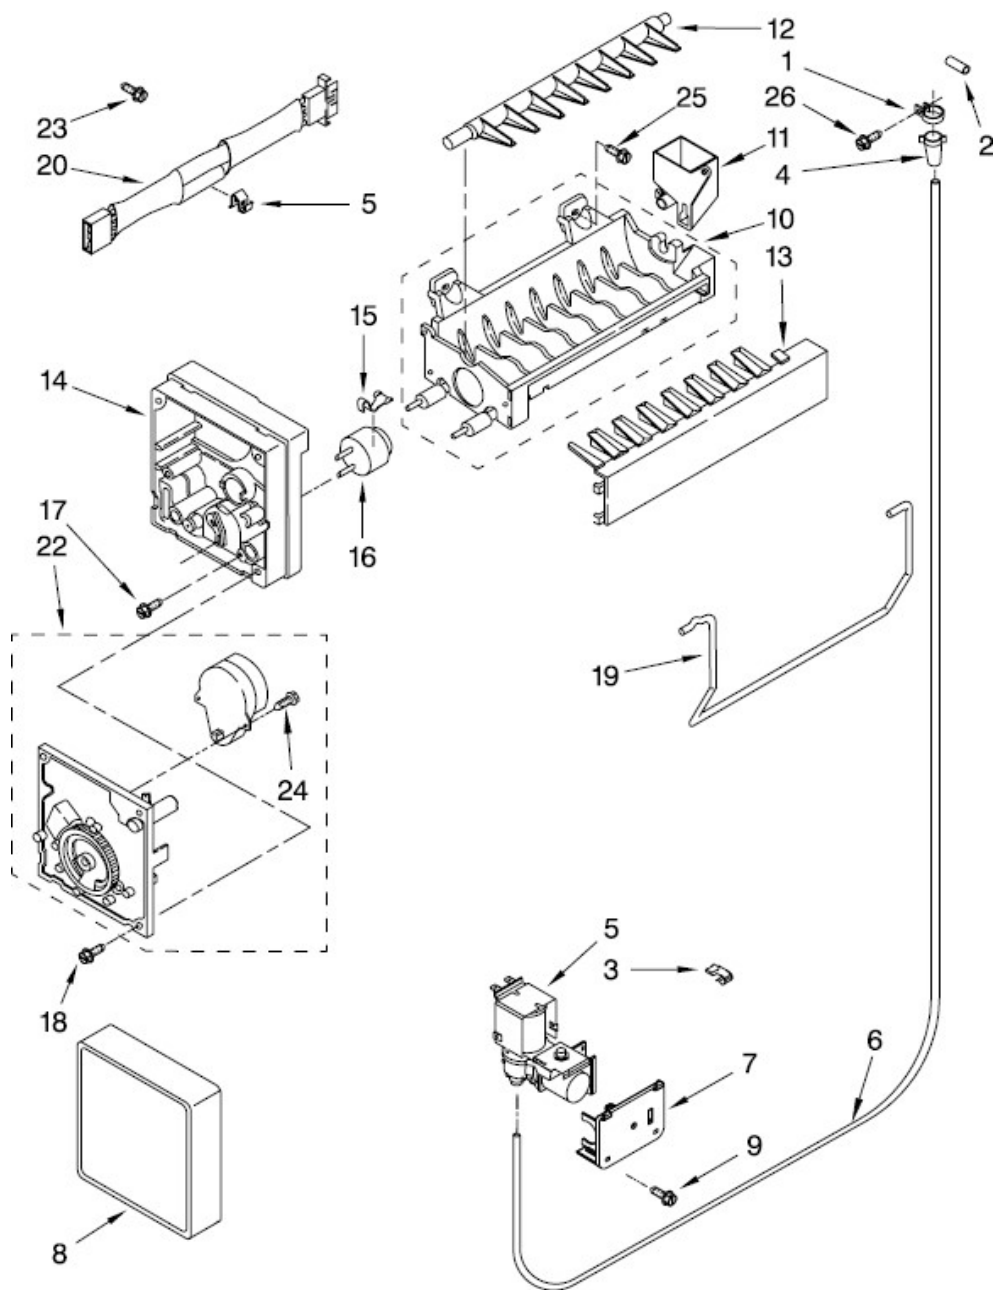

Refrigerador Whirlpool MWRF560SEYM01

No. Ilus.	DESCRIPCIÓN	No. de Parte
34	Motor, Condenser	2188874
35	Wire Assy, Unit	W10390391
36	Fan Blade	W10139483
39	Tube, Process	***
40	Screw	***

Distribuidor Autorizado

SurteRápido.com

Venta de Refacciones
Electrodomesticas

Refrigerador Whirlpool MWR560SEYM01

Refrigerador Whirlpool MWRF560SEYM01

No. Ilus.	DESCRIPCIÓN	No. de Parte
1	Clamp, Tube	488878
2	Tube, Water Inlet	W10496649
3	Clip, Water Valve	***
4	Insert, Tube	2181939
5	Valve Solenoid (Single)	W10238100
	Valve Solenoid (Dual)	W10279866
6	Tube, Water Valve	W10238092
7	Bracket, Water Valve, Dual	W10237915
8	Cover, IM Module	W10289690
9	Screw	***
10	Mold & Heater Assy	W10122527
11	Cup, Water Fill	W10435665
12	Ejector	627843
13	Ice Stripper	W10122563
14	Support	2194712
15	Retainer Thermostat	2315522
16	Thermostat	628397
17	Screw	***
18	Screw	***
19	Shut Off Arm	W10474785
20	Harness, Wiring	W10309399
22	Module Assy	W10223929
23	Screw	***
24	Screw	***
25	Screw	***
26	Screw	***
100	Icemaker, Complete Assy	W10190952