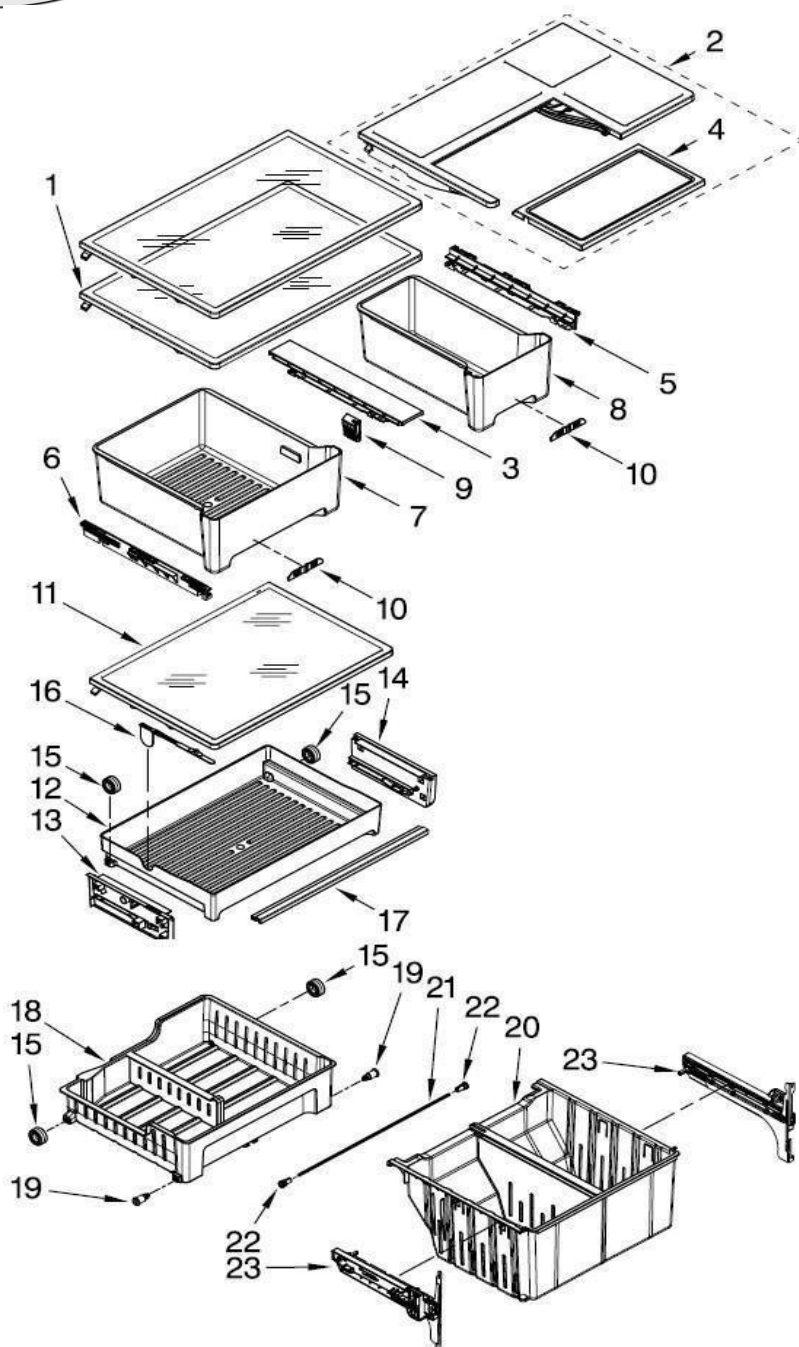

Refrigerador Whirlpool MWR560SEYM01

No. Ilus.	DESCRIPCIÓN	No. de Parte
28	Bracket, Fan Motor	W10321162
29	Screw	***
30	Bracket Evap. Fan, Rear	2254454
31	Housing, Lighting FC	W10313917
32	Light Cover, FC	W10313918
33	Light Socket, FC	W10440814
34	Light Bulb, FC	W10473925
35	Damper, Electronic Control	W10257451
36	Cover, Damper Housing	W10474775
37	Housing Damper	W10314204
38	Multiflow Assy	W10448448
39	Multiflow Cover	W10356895
40	Screw Cup	W10336009

Distribuidor Autorizado

SurteRápido.com

Venta de Refacciones
Electrodomesticas

Refrigerador Whirlpool MWRF560SEYM01

Refrigerador Whirlpool MWRF560SEYM01

No. Ilus.	DESCRIPCIÓN	No. de Parte
1	Shelf Full 30"	W10486290
2	Shelf, Flip Down Assembly, 30"	W10502933
3	Track Rail Center	W10468557
4	Flip Down Shelf	W10313893
5	Track Rail RS	W10468556
6	Track Rail LS	W10468555
7	Crisper Pan, 16"	W10370327
8	Crisper Pan 8"	W10317184
9	Holder Assembly, Produce Preserver Filter	W10408748
10	Humidity Control	W10356844
11	Cover Glass, Pantry	W10513681
12	Pantry, Deli Pan Assembly	W10397907
13	Rail, Pantry, LH	W10317191
14	Rail, Pantry, RH	W10317189
15	Roller	W10278139
16	Control, Temperature	W10411411
17	Support Assembly, Pantry Cover	W10507470
18	Freezer Bin, Upper	W10317232
19	Axle, Roller	W10257246
20	Freezer Basket, Lower	W10317289
21	Shaft, Rack	W10371538
22	Collar, Gear	W10277361
23	Adaptador Freezer LH	W10397636
*	Adaptador Freezer RH	W10397635