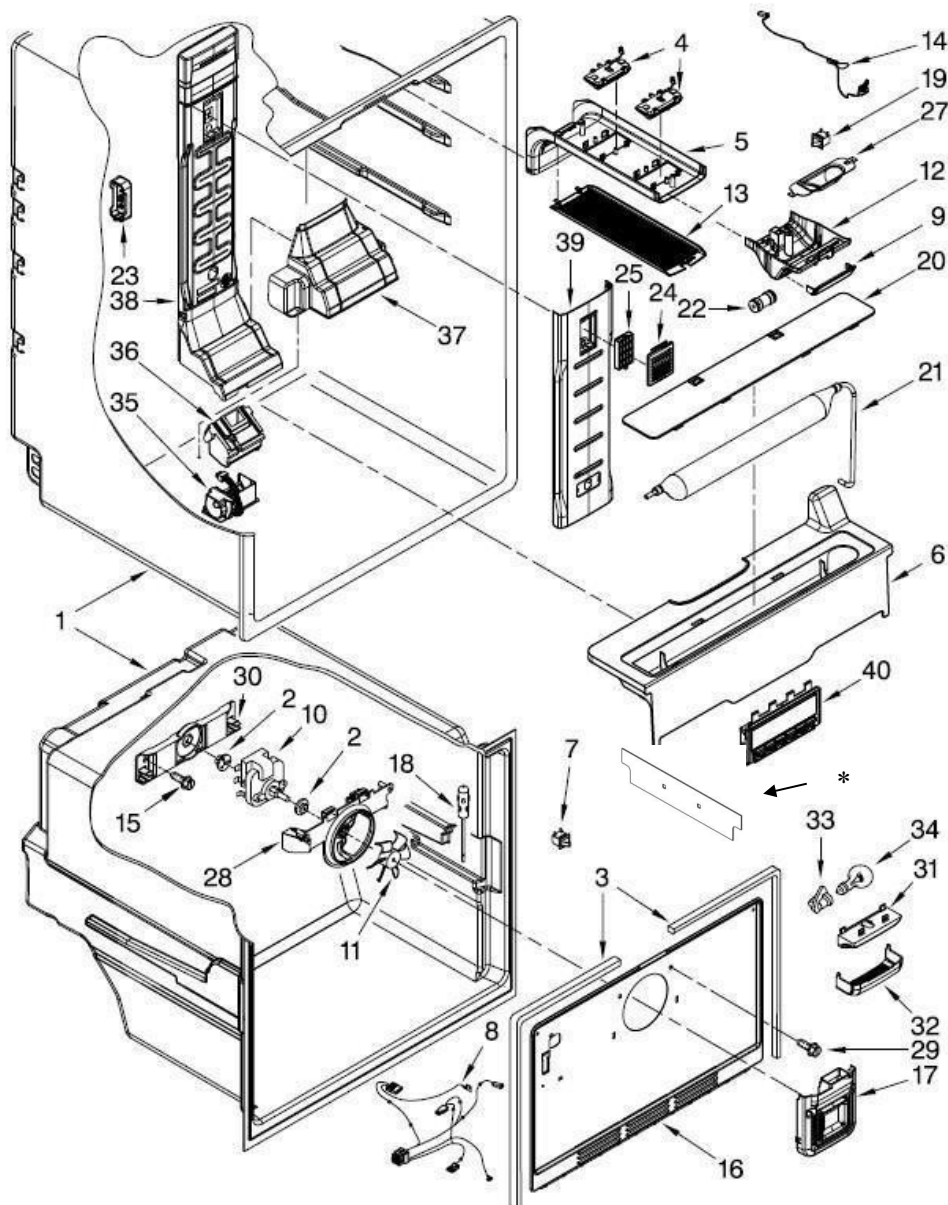

Distribuidor Autorizado

SurteRápido.com

Venta de Refacciones
Electrodomesticas

Refrigerador Whirlpool MWR560SEYM01

Refrigerador Whirlpool MWRF560SEYM01

No. Ilus.	DESCRIPCIÓN	No. de Parte
2	Hinge, Top Left	W10366254
*	Hinge, Top Right	W10370393
3	Roller, Front Left	W10359256
*	Roller, Front Right	W10359255
4	Water Filter	W10217316
5	Clamp, Tube	489348
8	Cover, Toe Grille	W10353932
10	Brake, Roller	W10141622
11	Tube, Filter Inlet	W10449619
12	Clamp, Cord	W10303628
14	Hinge Center Left	W10521411
*	Hinge Center Right	W10521409
15	Shim, Hinge	W10448595
20	Corner Filler	W10283961
21	Grille	W10353935
24	Tube, Filter Outlet	W10449617
25	Cover Hinge LS	W10465768
*	Cover Hinge RS	W10465767
27	Cover, Unit	W10444800
29	Gasket, Seal	1106508
30	Fitting Water Tube	2174760
32	Housing, Water	W10346257
	Filter	
33	Cover, Water Filter	W10306392

Distribuidor Autorizado

SurteRápido.com

Venta de Refacciones
Electrodomesticas

Refrigerador Whirlpool MWR560SEYM01

Refrigerador Whirlpool MWRF560SEYM01

No. Ilus.	DESCRIPCIÓN	No. de Parte
1	Liner	***
2	Grommet	2197380
3	Gasket, Evaporator Cover	W10468762
4	LED Light Assembly, RC	W10360497
5	Housing, Light RC	W10469878
6	Water Reservoir Container	W10326338
7	Switch, Rocker Arm	12466105
8	Wire Assembly, Evaporator Fan	W10487766
9	Cover, Control Housing	W10459385
10	Fan Motor	W10464673
11	Fan Blade	2200509
12	Control Housing	W10453580
13	Cover, RC Light	W10404442
14	Wire Assembly, RC Lighting	W10421353
15	Screw	***
16	Cover, Evaporator	W10300900
**	Evap Insulation	W10444960
17	FC Tower	W10317182
18	Thermistor, FC	W10383615
19	Rocker Arm Switch	1118894
20	Cover, Water Reservoir	W10413160
21	Water Reservoir, Single	W10426134
22	Connector, Water	W10271543
23	Cover, Thermistor	W10425252
24	Grille, Air Filter	W10330850
25	Antibacterial Filter	W10315189
27	Shield Heat	W10314195