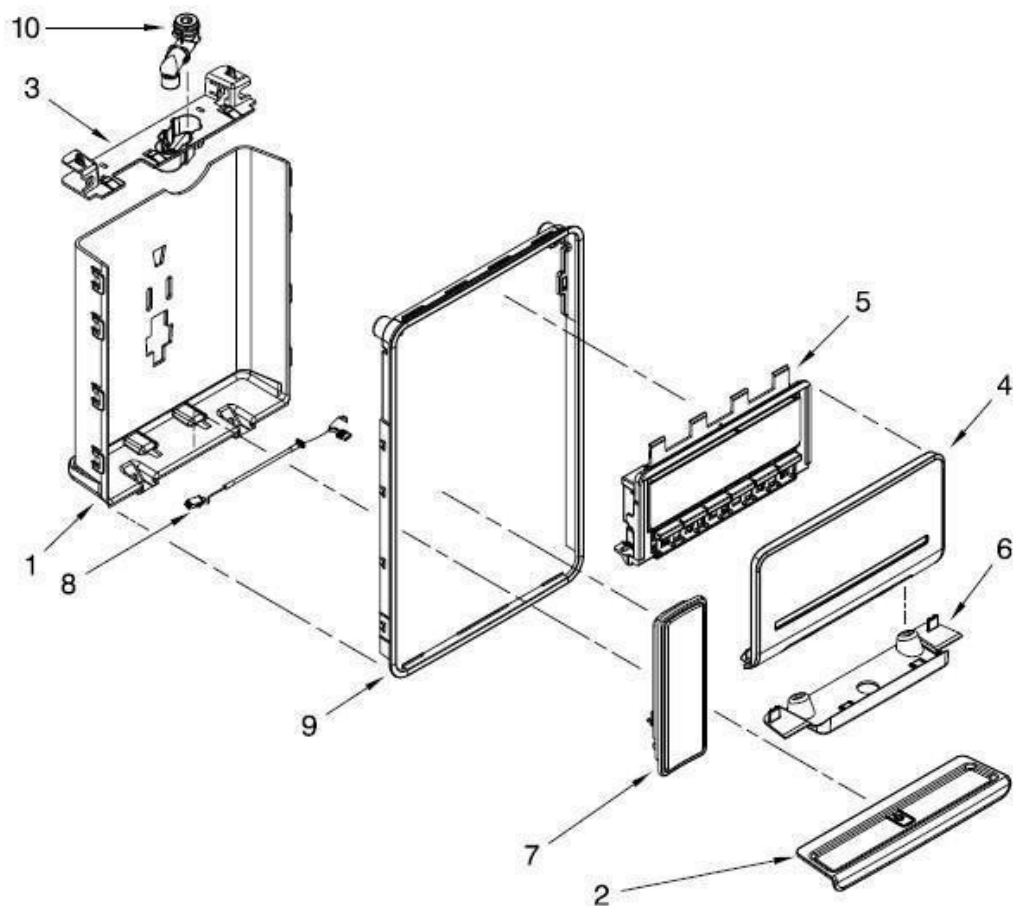

Distribuidor Autorizado

SurteRápido.com

Venta de Refacciones
Electrodomesticas

Refrigerador Whirlpool MWRF560SEYM01