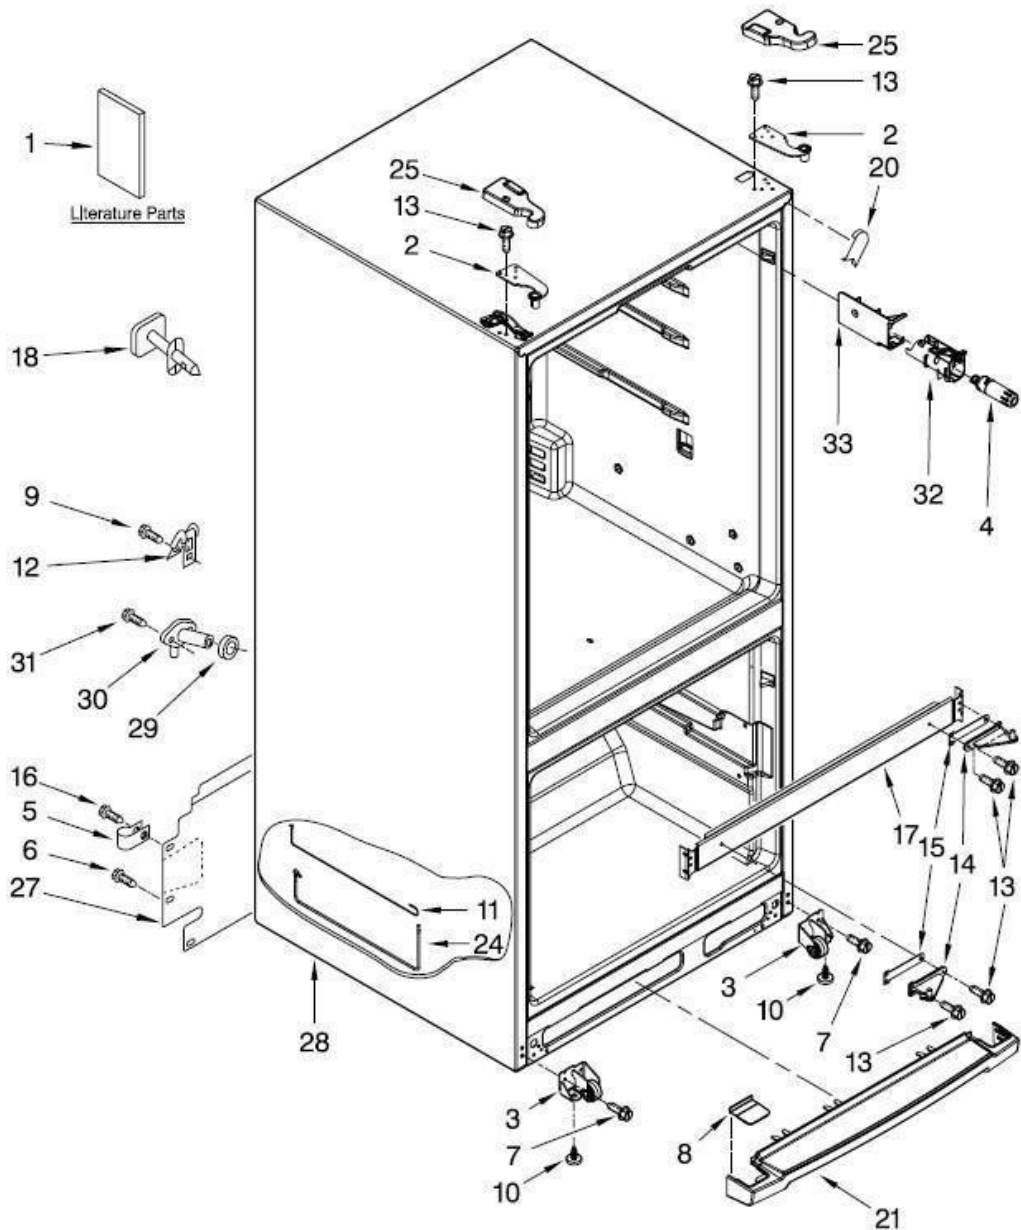

Distribuidor Autorizado

SurteRápido.com

Venta de Refacciones
Electrodomesticas

Refrigerador Whirlpool MWR560SEYM01

Refrigerador Whirlpool MWRF560SEYM01

No. Ilus.	DESCRIPCIÓN	No. de Parte
2	Hinge, Top Left	W10366254
*	Hinge, Top Right	W10370393
3	Roller, Front Left	W10359256
*	Roller, Front Right	W10359255
4	Water Filter	W10217316
5	Clamp, Tube	489348
8	Cover, Toe Grille	W10353932
10	Brake, Roller	W10141622
11	Tube, Filter Inlet	W10449619
12	Clamp, Cord	W10303628
14	Hinge Center Left	W10521411
*	Hinge Center Right	W10521409
15	Shim, Hinge	W10448595
20	Corner Filler	W10283961
21	Grille	W10353935
24	Tube, Filter Outlet	W10449617
25	Cover Hinge LS	W10465768
*	Cover Hinge RS	W10465767
27	Cover, Unit	W10444800
29	Gasket, Seal	1106508
30	Fitting Water Tube	2174760
32	Housing, Water	W10346257
	Filter	
33	Cover, Water Filter	W10306392

Distribuidor Autorizado

SurteRápido.com

Venta de Refacciones
Electrodomesticas

Refrigerador Whirlpool MWR560SEYM01

Refrigerador Whirlpool MWRF560SEYM01

No. Ilus.	DESCRIPCIÓN	No. de Parte
1	Liner	***
2	Grommet	2197380
3	Gasket, Evaporator Cover	W10468762
4	LED Light Assembly, RC	W10360497
5	Housing, Light RC	W10469878
6	Water Reservoir Container	W10326338
7	Switch, Rocker Arm	12466105
8	Wire Assembly, Evaporator Fan	W10487766
9	Cover, Control Housing	W10459385
10	Fan Motor	W10464673
11	Fan Blade	2200509
12	Control Housing	W10453580
13	Cover, RC Light	W10404442
14	Wire Assembly, RC Lighting	W10421353
15	Screw	***
16	Cover, Evaporator	W10300900
**	Evap Insulation	W10444960
17	FC Tower	W10317182
18	Thermistor, FC	W10383615
19	Rocker Arm Switch	1118894
20	Cover, Water Reservoir	W10413160
21	Water Reservoir, Single	W10426134
22	Connector, Water	W10271543
23	Cover, Thermistor	W10425252
24	Grille, Air Filter	W10330850
25	Antibacterial Filter	W10315189
27	Shield Heat	W10314195