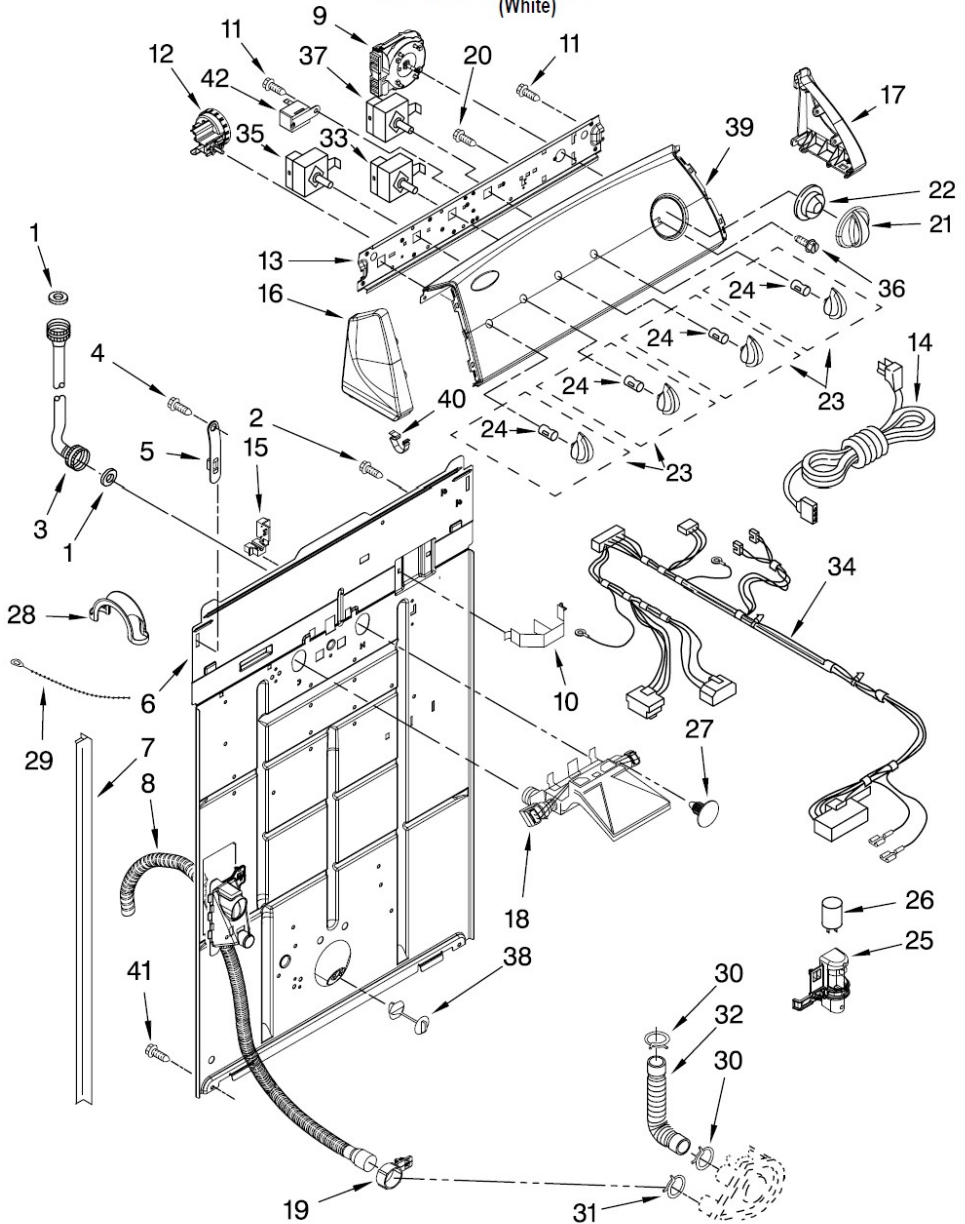

Distribuidor Autorizado

SurteRápido.com

Venta de Refacciones
Electrodomesticas

Lavadora Whirlpool 7MWT96710WM0

CONTROLS AND REAR PANEL PARTS

For Model: 7MWT96710WM0
(White)

Distribuidor Autorizado

SurteRápido.com

Venta de Refacciones
Electrodomesticas

Lavadora Whirlpool 7MWT96710WMO

CONTROLS AND REAR PANEL PARTS

For Model: 7MWT96710WMO
(White)

Illus. No.	Part No.	DESCRIPTION
1	W10242307	Washer, Water Inlet Hose (4) (1-1/16 x 5/8)
2	3351614	Screw, Ground
3		Hose, Water Inlet (2)
	W10194210	Cold Water
	W10196191	Hot Water
4	9740848	Screw, 8-18 x 1/2
5	8568314	Strap, Console (2)
6	W10194450	Panel, Rear
7	62747	Pad, Rear Panel
8	W10189267	Drain Hose Assembly (Includes Item 19)
9	8577356	Timer, Control (60 Hz.) (Motor Not A Service Part)
10	8055003	Clip, Harness & Pressure Hose
11	90767	Screw, 8-18 x 3/8
12	8577844	Switch, Water Level
13	8566003	Bracket, Control

Illus. No.	Part No.	DESCRIPTION
14	W10115689	Cord, Power (Includes Item 15)
15	3952821	Strain Relief, Power Cord
16	8566035	Cap. End (L.H.) (Includes Item 40)
17	8566032	Cap. End (R.H.) (Includes Item 40)
18	W10140918	Valve, Water Inlet W/Vacuum Break
19	8541668	Clamp, Hose
20	3400073	Screw, Ground
21	8566022	Knob, Timer
22	8566018	Dial, Timer
23	8565944	Knob, Control
24	8536939	Clip, Knob
25	8318046	Clip, Capacitor
26	8572717	Capacitor, Motor Start
27	W10000080	Clip, Push-In Retainer
28	8577378	U-Bend, Drain Hose

Illus. No.	Part No.	DESCRIPTION
29	3347868	Cable Tie
30	3363366	Clamp, Hose
31	8317496	Clamp, Hose
32	3951449	Hose, Pump To Tub (Includes Item 30)
33	3949180	Switch, Rotary
34	W10224861	Harness, Wiring (For Detail See Pages 9 & 10)
35	661612	Switch, Water Temperature
36	3400818	Screw, Timer Mounting
37	3949187	Switch, Rotary
38	8519200	Support, Rear Panel
39	W10244039	Panel, Console
40	8312709	Clip, Console (2)
41	62863	Screw, 10-16 x 3/8
42	694419	Buzzer, Mini