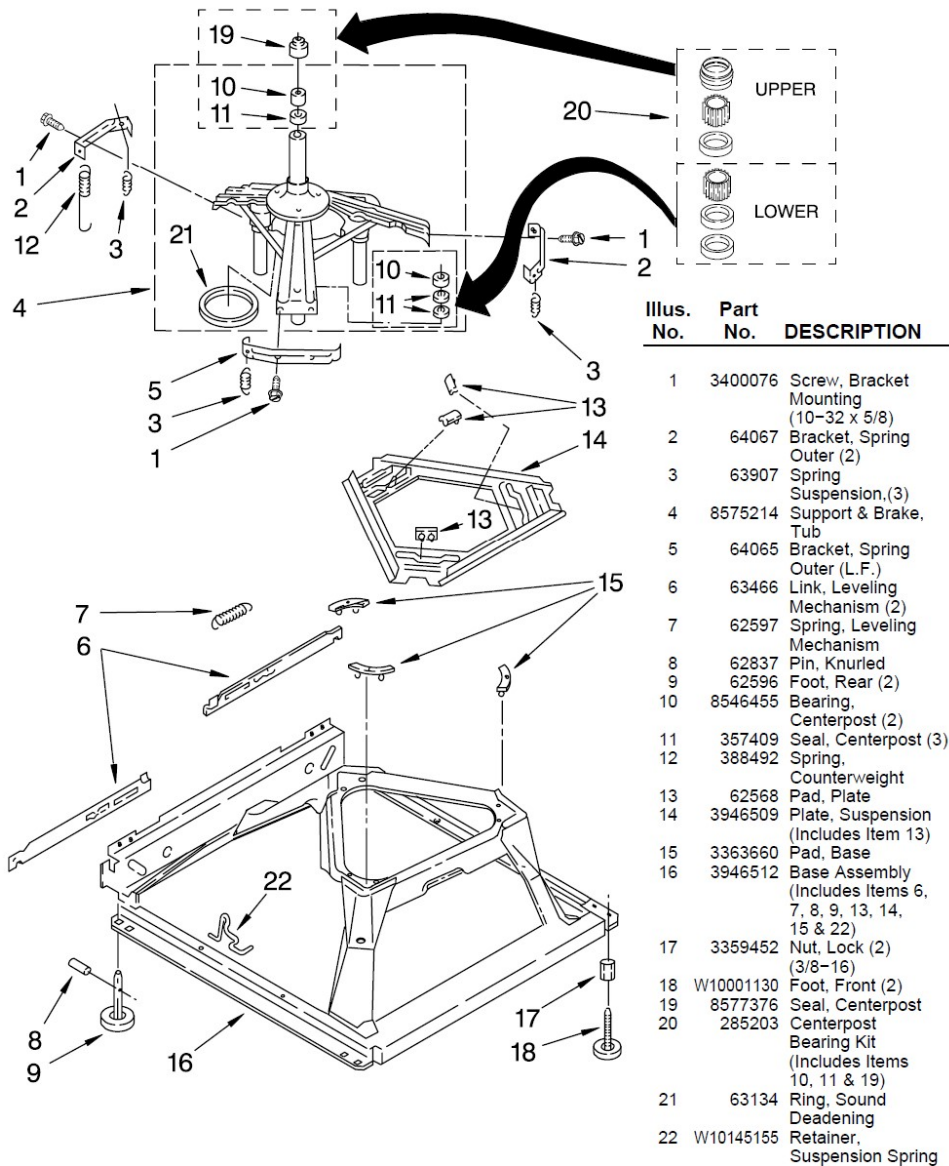

Distribuidor Autorizado

SurteRápido.com

Venta de Refacciones Electrodomesticas

Lavadora Whirlpool 7MWT96710WMO

MACHINE BASE PARTS

For Model: 7MWT96710WMO
(White)