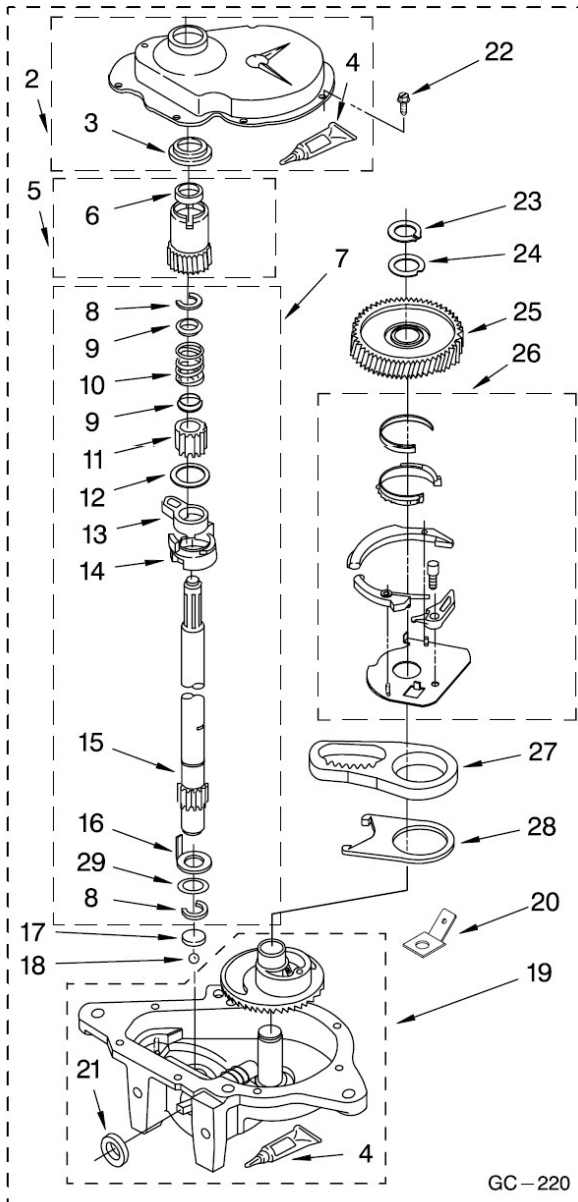

Illus. No.	Part No.	DESCRIPTION
29	3347868	Cable Tie
30	3363366	Clamp, Hose
31	8317496	Clamp, Hose
32	3951449	Hose, Pump To Tub (Includes Item 30)
33	3949180	Switch, Rotary
34	W10224861	Harness, Wiring (For Detail See Pages 9 & 10)
35	661612	Switch, Water Temperature
36	3400818	Screw, Timer Mounting
37	3949187	Switch, Rotary
38	8519200	Support, Rear Panel
39	W10244039	Panel, Console
40	8312709	Clip, Console (2)
41	62863	Screw, 10-16 x 3/8
42	694419	Buzzer, Mini

GEARCASE PARTS

For Model: 7MWT96710WMO
(White)

Illus. No.	Part No.	DESCRIPTION
1	8532118	Gearcase (Complete)
2	285202	Cover, Gearcase
3	3349985	Seal, Gearcase Cover
4	285195	Sealer, Gasket (.20 Fl. Oz.) (6 ml)
5	63320	Pinion, Spin (Includes Illus. 25)
6	356427	Seal, Spin Pinion
7	389387	Shaft, Agitator (Complete)
8	90369	Ring, Retaining (2)
9	62677	Retainer, Spring (2)
10	62676	Spring, Agitate
11	63273	Gear, Agitate (Includes 15 & 29)
12	62619	Washer, Agitate Gear
13	62580	Cam Follower (Includes 14)
14	62581	Cam, Agitate (Includes 13)
15	285509	Shaft, Agitator (Includes 11 & 29)
16	62618	Washer, Cam Thrust
17	16018	Bearing, Thrust (Includes 18)
18	85529	Ball, Bearing (Includes 17)
19	389230	Bottom and Pinion, Gearcase
20	3949116	Block Tab, Terminal
21	285352	Seal, Thrust Plug
22	3351614	Screw, Gearcase Cover Mounting (8) (10-24 x 3/8)
23	3362552	Ring, Retaining
24	285735	Washer Kit, Thrust
25	62570	Gear, Spin
26	388253	Neutral Assembly
27	3349296	Rack, Connecting
28	62621	Actuator, Shift
29	388815	Washer, Intermediate