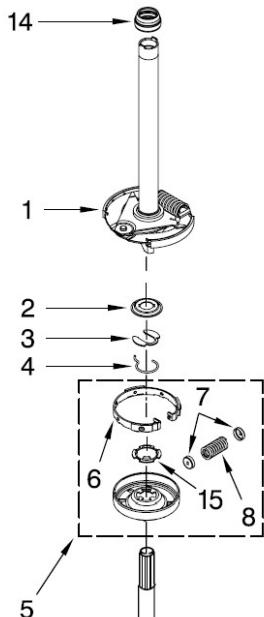

Illus. No.	Part No.	DESCRIPTION
29	3347868	Cable Tie
30	3363366	Clamp, Hose
31	8317496	Clamp, Hose
32	3951449	Hose, Pump To Tub (Includes Item 30)
33	3949180	Switch, Rotary
34	W10224861	Harness, Wiring (For Detail See Pages 9 & 10)
35	661612	Switch, Water Temperature
36	3400818	Screw, Timer Mounting
37	3949187	Switch, Rotary
38	8519200	Support, Rear Panel
39	W10244039	Panel, Console
40	8312709	Clip, Console (2)
41	62863	Screw, 10-16 x 3/8
42	694419	Buzzer, Mini

Venta de Refacciones
Electrodomesticas

Lavadora Whirlpool 7MWT96710WM0

AGITATOR, BASKET AND TUB PARTS

For Model: 7MWT96710WM0
(White)

Illus.	Part	
No.	No.	DESCRIPTION
1	8533252	Dispenser, Fabric Softener
2	358237	Screw & Washer (5/16-24 x 1)
3	389141	Auger, Agitator
4	389386	Agitator
5	8528150	Tub Ring & Gasket
6	3976308	Gasket, Tub Ring
7	3354845	Clip, Agitator
8	8543666	Washer, Agitator
9	3363662	Cam Driven
10	3366877	Dog, Agitator Clutch (4)
11	3363661	Bearing-Driven Cam
12	21366	Nut, Spanner
13	8526016	Basket & Balance Ring
14	387240	Balance Ring
15	2219077	Clip, Pressure Switch Hose
16	63849	Tub
17	389140	Block, Basket Drive
18	383727	Gasket, Centerpost
19	3347780	Hose, Pressure Switch
20	3347674	Agitator (Complete)
21	3350389	Spacer, Thrust
22	3949550	Washer

Lavadora Whirlpool 7MWT96710WMO

BRAKE, CLUTCH, GEARCASE, MOTOR AND PUMP PARTS

For Model: 7MWT96710WMO
(White)

Illus. No.	Part No.	DESCRIPTION
1	388952	Brake & Drive Tube (Complete) (Refer to Page 11 For Further Breakdown)
2	63292	Washer, Spin Tube Thrust
3	62697	Ring, Spin Tube Support
4	63283	Ring, Retainer
5	3951311	Clutch (Complete)
6	3951308	Band & Lining, Clutch (Includes Illus. 7 & 8)
7	62646	Cap, Clutch Spring (2)
8	3946792	Spring, Clutch
9	8532118	Gearcase (Complete) (Refer To Page 12 For Further Breakdown)