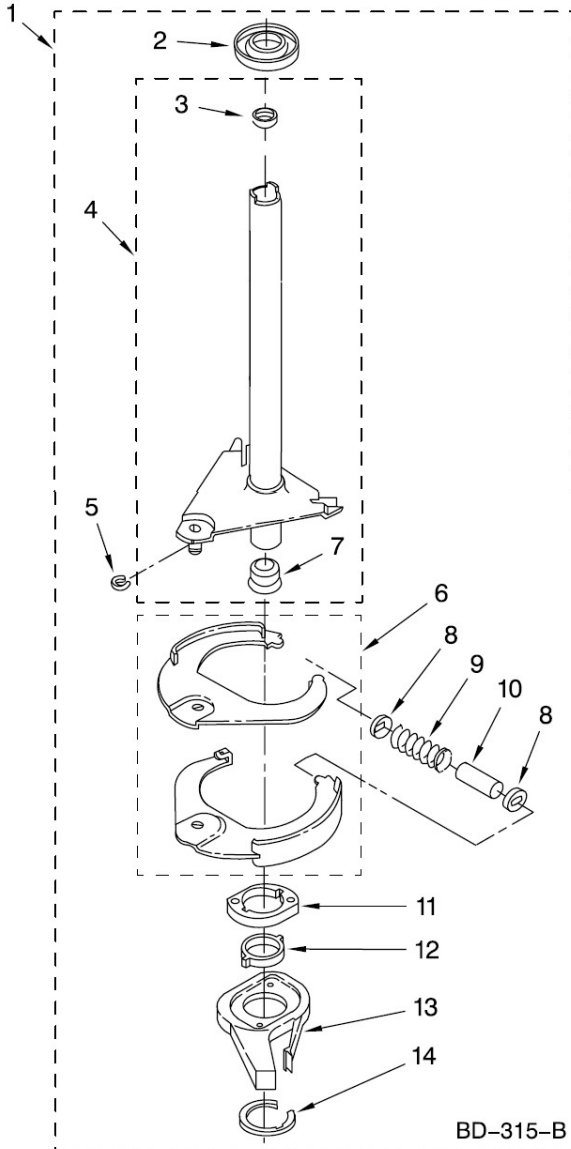

Venta de Refacciones
Electrodomesticas

Lavadora Whirlpool 7MWT96710WM0

AGITATOR, BASKET AND TUB PARTS

For Model: 7MWT96710WM0
(White)

Illus.	Part	
No.	No.	DESCRIPTION
1	8533252	Dispenser, Fabric Softener
2	358237	Screw & Washer (5/16-24 x 1)
3	389141	Auger, Agitator
4	389386	Agitator
5	8528150	Tub Ring & Gasket
6	3976308	Gasket, Tub Ring
7	3354845	Clip, Agitator
8	8543666	Washer, Agitator
9	3363662	Cam Driven
10	3366877	Dog, Agitator Clutch (4)
11	3363661	Bearing-Driven Cam
12	21366	Nut, Spanner
13	8526016	Basket & Balance Ring
14	387240	Balance Ring
15	2219077	Clip, Pressure Switch Hose
16	63849	Tub
17	389140	Block, Basket Drive
18	383727	Gasket, Centerpost
19	3347780	Hose, Pressure Switch
20	3347674	Agitator (Complete)
21	3350389	Spacer, Thrust
22	3949550	Washer

Illus. No.	Part No.	DESCRIPTION
10	3357334	Screw, Gearcase To Base (3)
11	62611	Plate, Motor Mount To Gearcase
12	62691	Grommet, Motor (4)
13	3364003	Coupling, Motor & Isolation
14	8577374	Seal
15	3355454	Clip, Anti-Rattle
16	3400516	Screw
17	W10086010	Retainer, Motor (2)
18	3362089	Shield, Tub To Motor
19	8528157	Motor, Main Drive
20	3952056	Switch, Main Drive Motor
21	8546127	Retainer, Pump (2)
22	3363394	Pump (Complete)
23	3387485	Screw, 10-16 x 5/8
24	3946532	Shield, Motor

Venta de Refacciones Electrodomesticas

Lavadora Whirlpool 7MWT96710WM0

BRAKE AND DRIVE TUBE PARTS

For Model: 7MWT96710WM0
(White)

Illus. No.	Part No.	DESCRIPTION
1	388952	Brake And Drive Tube (Complete)
2	62658	Ring, Thrust
3	356427	Seal, Drive Tube
4	64027	Tube, Basket Drive (Includes Illus. 3, 4, 5 & 9)
5	64035	Ring, Retaining
6	64232	Shoe, Brake (2)
7	62703	"T" Bearing, Spin Tube
8	3353956	Cap, Brake Spring (2)
9	387806	Spring, Brake
10	3355360	Sleeve, Brake Spring
11	661516	Cam, Brake Release
12	63022	Sleeve, Cam
13	64194	Driver, Brake Cam
14	90368	Ring, Retaining