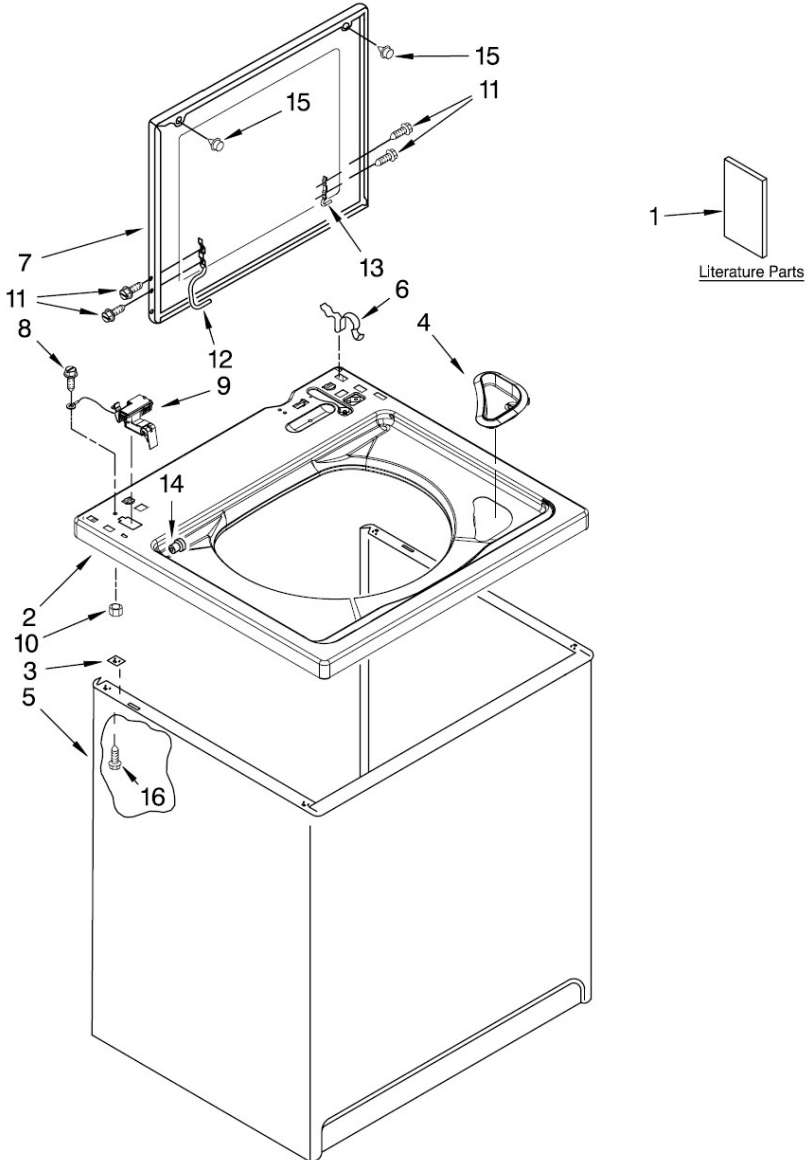

Distribuidor Autorizado

SurteRápido.com

Venta de Refacciones
Electrodomesticas

Lavadora Whirlpool 7MWT96710WM0

TOP AND CABINET PARTS

For Model: 7MWT96710WM0
(White)

Distribuidor Autorizado

SurteRápido.com

Venta de Refacciones
Electrodomesticas

Lavadora Whirlpool 7MWT96710WM0

TOP AND CABINET PARTS

For Model: 7MWT96710WM0
(White)

Illus.	Part	
No.	No.	DESCRIPTION
1		Literature Parts
	W10155455	Installation Instructions
	W10245372	Feature Sheet
	W10245228	Energy Guide (Mexico)
	W10213638	Use & Care Guide
	W10224331	Wiring Diagram
2	W10194572	Top
3	62750	Spacer, Cabinet To Top (4)
4	W10192089	Dispenser, Bleach
5	63424	Cabinet
6	62780	Clip, Top & Cabinet & Rear Panel (2)
7	W10171313	Lid
8	3351614	Screw, Ground
9	8318084	Switch, Lid
10	8533959	Nut, Hex
11	W10119828	Screw, Lid Hinge Mounting (4)
12	W10225136	Hinge, Lid (L.H.)
13	91770	Hinge, Lid (R.H.)
14	8319539	Bearing, Lid Hinge (2)
15	9724509	Bumper, Lid (2)
16	W10165554	Screw, 10-16 x 1/2 (4)