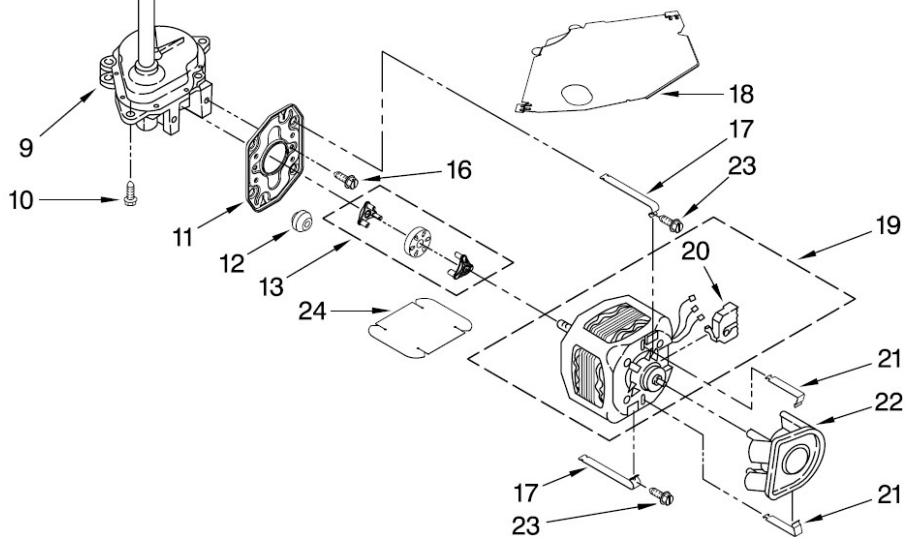

Venta de Refacciones
Electrodomesticas

Lavadora Whirlpool 7MWT96710WM0

AGITATOR, BASKET AND TUB PARTS

For Model: 7MWT96710WM0
(White)

Illus.	Part	
No.	No.	DESCRIPTION
1	8533252	Dispenser, Fabric Softener
2	358237	Screw & Washer (5/16-24 x 1)
3	389141	Auger, Agitator
4	389386	Agitator
5	8528150	Tub Ring & Gasket
6	3976308	Gasket, Tub Ring
7	3354845	Clip, Agitator
8	8543666	Washer, Agitator
9	3363662	Cam Driven
10	3366877	Dog, Agitator Clutch (4)
11	3363661	Bearing-Driven Cam
12	21366	Nut, Spanner
13	8526016	Basket & Balance Ring
14	387240	Balance Ring
15	2219077	Clip, Pressure Switch Hose
16	63849	Tub
17	389140	Block, Basket Drive
18	383727	Gasket, Centerpost
19	3347780	Hose, Pressure Switch
20	3347674	Agitator (Complete)
21	3350389	Spacer, Thrust
22	3949550	Washer

Lavadora Whirlpool 7MWT96710WMO

BRAKE, CLUTCH, GEARCASE, MOTOR AND PUMP PARTS

For Model: 7MWT96710WMO
(White)

Illus. No.	Part No.	DESCRIPTION
1	388952	Brake & Drive Tube (Complete) (Refer to Page 11 For Further Breakdown)
2	63292	Washer, Spin Tube Thrust
3	62697	Ring, Spin Tube Support
4	63283	Ring, Retainer
5	3951311	Clutch (Complete)
6	3951308	Band & Lining, Clutch (Includes Illus. 7 & 8)
7	62646	Cap, Clutch Spring (2)
8	3946792	Spring, Clutch
9	8532118	Gearcase (Complete) (Refer To Page 12 For Further Breakdown)

Illus. No.	Part No.	DESCRIPTION
10	3357334	Screw, Gearcase To Base (3)
11	62611	Plate, Motor Mount To Gearcase
12	62691	Grommet, Motor (4)
13	3364003	Coupling, Motor & Isolation
14	8577374	Seal
15	3355454	Clip, Anti-Rattle
16	3400516	Screw
17	W10086010	Retainer, Motor (2)
18	3362089	Shield, Tub To Motor
19	8528157	Motor, Main Drive
20	3952056	Switch, Main Drive Motor
21	8546127	Retainer, Pump (2)
22	3363394	Pump (Complete)
23	3387485	Screw, 10-16 x 5/8
24	3946532	Shield, Motor