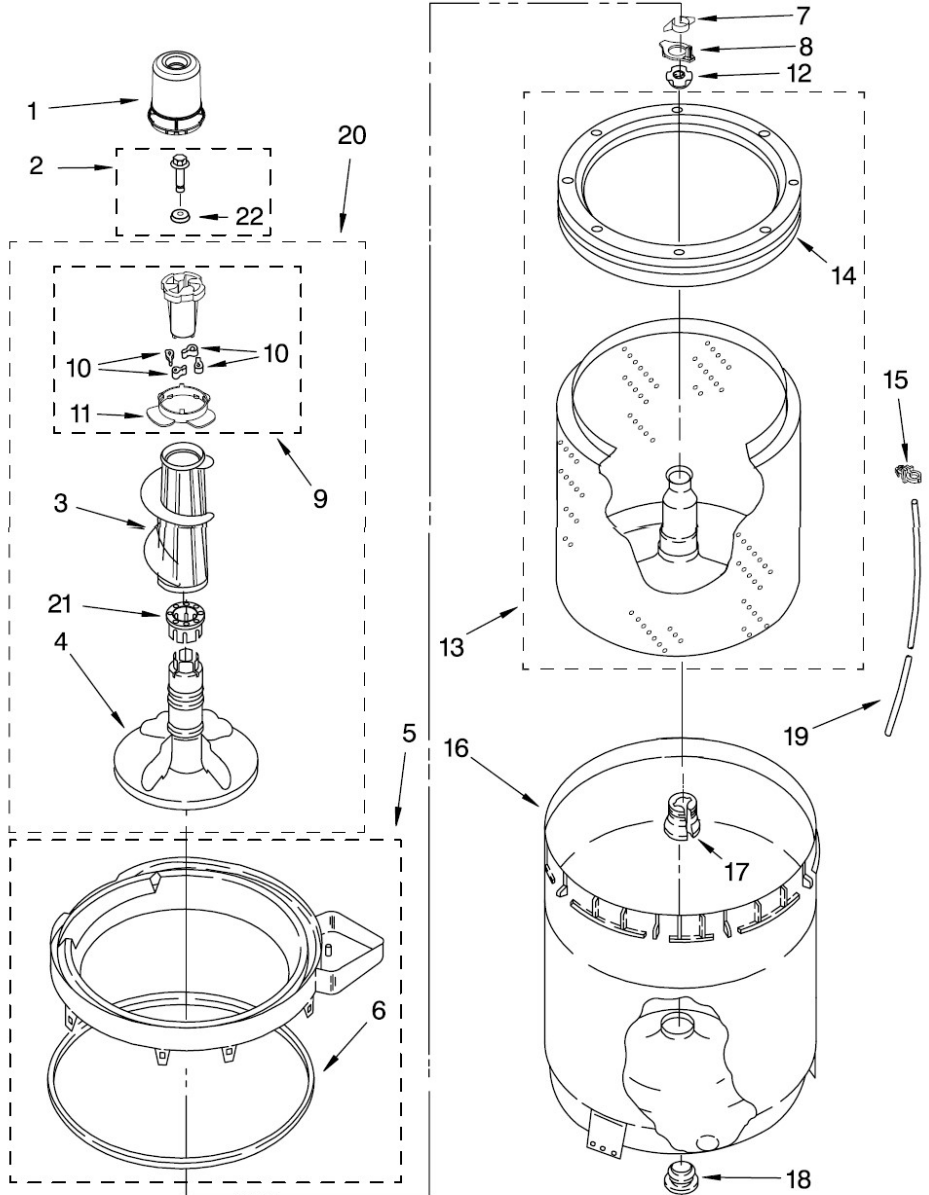

Distribuidor Autorizado

SurteRápido.com

Venta de Refacciones
Electrodomesticas

Lavadora Whirlpool 7MWT96710WM0

AGITATOR, BASKET AND TUB PARTS

For Model: 7MWT96710WM0
(White)

Distribuidor Autorizado

SurteRápido.com

Venta de Refacciones
Electrodomesticas

Lavadora Whirlpool 7MWT96710WM0

AGITATOR, BASKET AND TUB PARTS

For Model: 7MWT96710WM0
(White)

Illus.	Part	
No.	No.	DESCRIPTION
1	8533252	Dispenser, Fabric Softener
2	358237	Screw & Washer (5/16-24 x 1)
3	389141	Auger, Agitator
4	389386	Agitator
5	8528150	Tub Ring & Gasket
6	3976308	Gasket, Tub Ring
7	3354845	Clip, Agitator
8	8543666	Washer, Agitator
9	3363662	Cam Driven
10	3366877	Dog, Agitator Clutch (4)
11	3363661	Bearing-Driven Cam
12	21366	Nut, Spanner
13	8526016	Basket & Balance Ring
14	387240	Balance Ring
15	2219077	Clip, Pressure Switch Hose
16	63849	Tub
17	389140	Block, Basket Drive
18	383727	Gasket, Centerpost
19	3347780	Hose, Pressure Switch
20	3347674	Agitator (Complete)
21	3350389	Spacer, Thrust
22	3949550	Washer