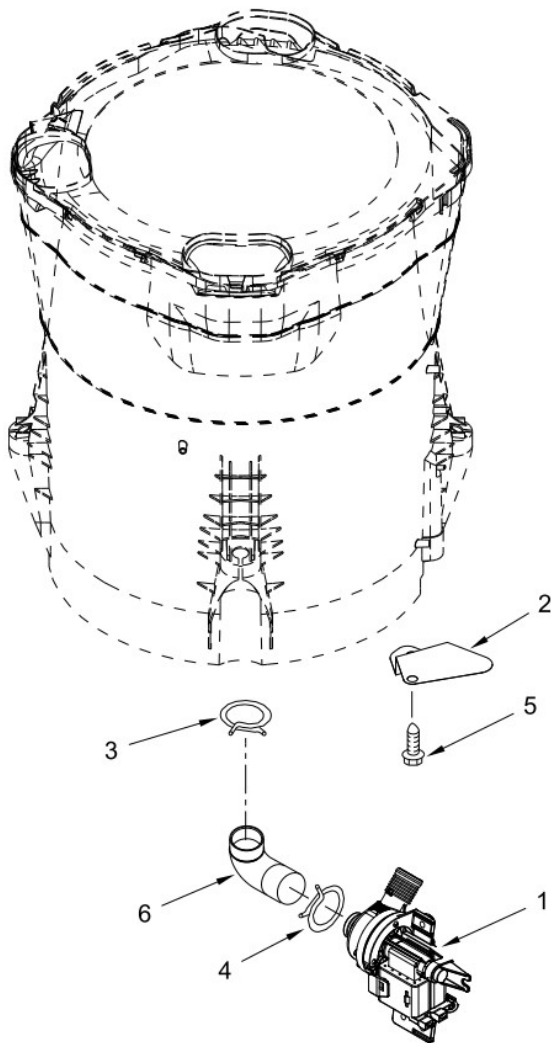

Distribuidor Autorizado

SurteRápido.com

Venta de Refacciones
Electrodomesticas

Lavadora Whirlpool 7MWTW7300EW0

PUMP PARTS

Illus.
No. Part No. Description

- 1 W10581874 Pump Assembly, Drain
- 2 W10637932 Shield, Heat

Illus.
No. Part No. Description

- 3 W10142630 Clamp, Hose
- 4 8317496 Clamp, Hose

Illus.
No. Part No. Description

- 5 W10004910 Screw
- 6 W10763259 Hose, Tub to Pump