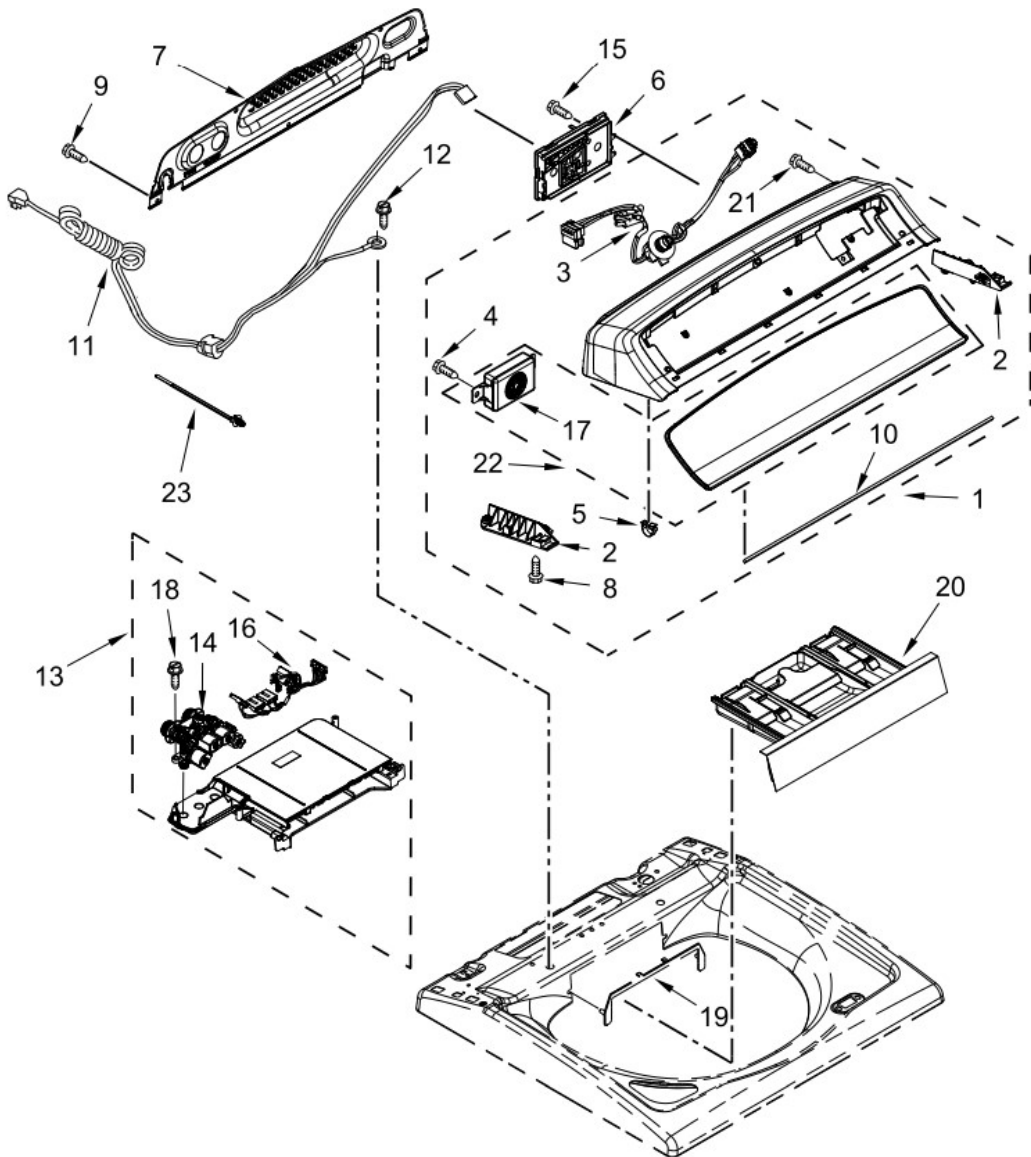

Distribuidor Autorizado

SurteRápido.com

Venta de Refacciones
Electrodomesticas

Lavadora Whirlpool 7MWTW7300EW0

Distribuidor Autorizado

SurteRápido.com

Venta de Refacciones
Electrodomesticas

Lavadora Whirlpool 7MWTW7300EW0

CONSOLE AND DISPENSER PARTS

<u>Illus.</u> <u>No.</u>	<u>Part No.</u>	<u>Description</u>	<u>Illus.</u> <u>No.</u>	<u>Part No.</u>	<u>Description</u>	<u>Illus.</u> <u>No.</u>	<u>Part No.</u>	<u>Description</u>
1		Console	9	1157158	Screw	19		Assembly, Dispenser
	W10806842	White	10	W10726624	Seal, Console		W10601841	Bezel
2	W10631630	Console Mount (Left)	11	W10479820	Cord, Power			White
	W10631629	Console Mount (Right)	12	3400076	Screw	20		Assembly, Dispenser
3	W10596717	Harness, UI	13	W10632533	Assembly, Housing		W10794820	Drawer
4	W10728156	Screw	14	W10758829	Valve, Water Inlet			White
5	8312709	Clip, Console	15	9740848	Screw	22	W10791311	Assembly, Console
6	W10681033	Control Unit Assembly, Machine and Motor	16	W10631226	Harness, Valve			Facia
7	W10611544	Panel, Console Rear Cover	17	W10568405	Assembly, Speaker	23	W10298887	Cable Tie
8	W10219342	Screw	18	97787	Screw