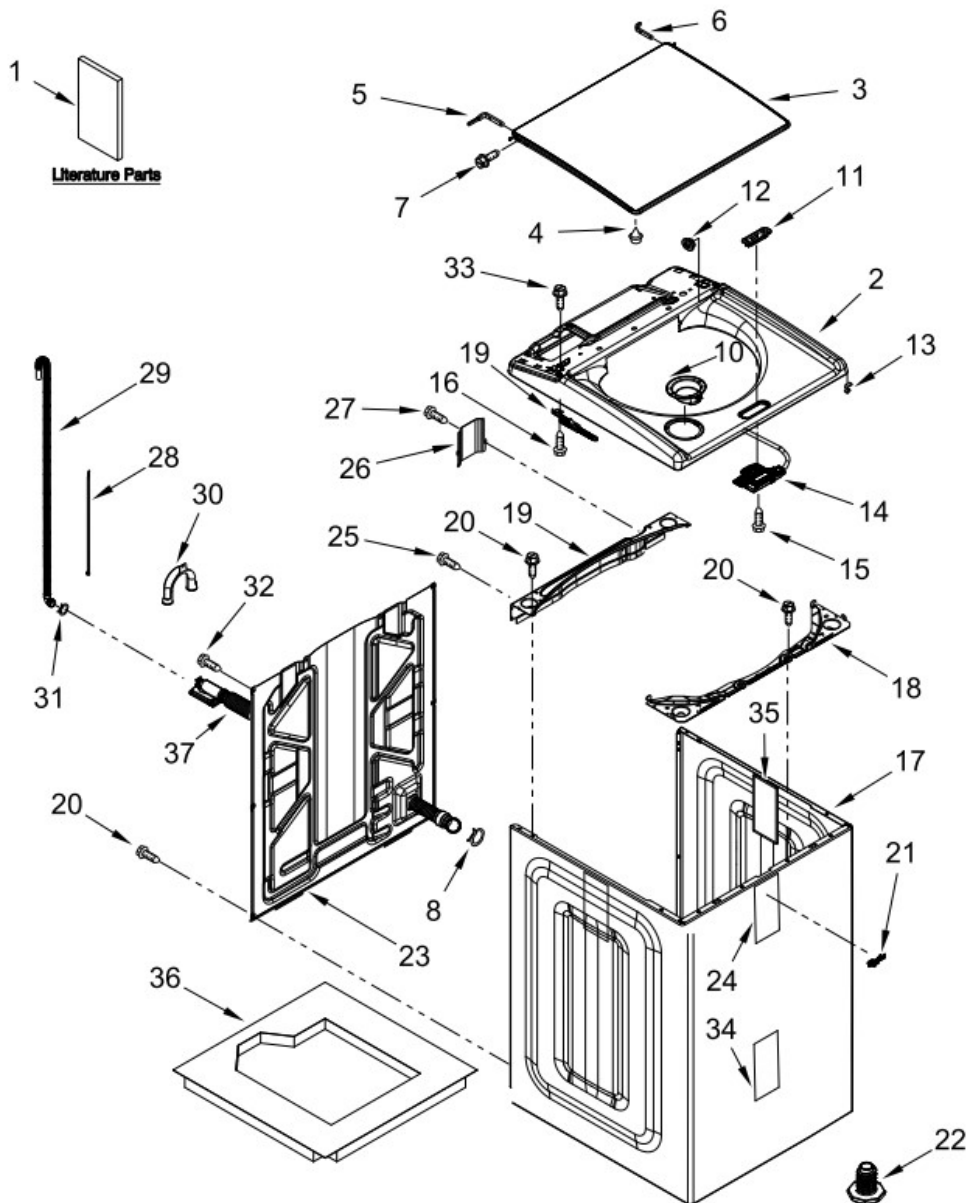

Distribuidor Autorizado

SurteRápido.com

Venta de Refacciones
Electrodomesticas

Lavadora Whirlpool 7MWTW7300EW0

Distribuidor Autorizado

Surte Rápido.com

Venta de Refacciones
Electrodomesticas

Lavadora Whirlpool 7MWTW7300EW0

TOP AND CABINET PARTS

<u>Illus. No.</u>	<u>Part No.</u>	<u>Description</u>
1		Literature Parts
	W10779529	Installation Instructions
	W10807201	Owners Manual
	W10607408	Tech Sheet
	W10806517	Energy Guide
	W10809786	Quick Start Guide
2		Top
	W10635913	White
3		Assembly, Lid (Glass)
	W10631098	White
4	W10631074	Bumper, Lid
5	8563965	Hinge, Wire (Left)
6	8572974	Hinge, Wire (Right)
7	W10339706	Screw
8	W10142630	Clamp, Hose
9	W10594141	Hinge, Lid (Left)
	W10594142	Hinge, Lid (Right)

<u>Illus. No.</u>	<u>Part No.</u>	<u>Description</u>
10		Dispenser, Bleach
	W10601839	White
11		Bezel, Lid Lock
	W10630254	White
12		Spacer, Lid Hinge
	W10708964	White
13	90016	Clip, Harness
14		Assembly, Lid Lock
	W10787878	White
15	W10273971	Screw
16	693995	Screw
17		Cabinet
	W10697357	White
18		Brace, Cabinet Top - Front
	W10724131	White
19	W10512626	Brace, Cabinet Top - Rear
20	1157158	Screw

<u>Illus. No.</u>	<u>Part No.</u>	<u>Description</u>
21		Badge
	W10387117	White
22	W10687506	Foot Assembly, Leveling
23	W10612644	Panel, Rear
24	W10414221	Damper, Sound
25	W10142728	Screw
26	W10676061	Cover, Harness
27	3400076	Screw
28	W10339879	Tie, Cable
29	W10221546	Hose, Outer Drain Assembly
30	W10280024	U-Bend, Drain Hose
31	356138	Clamp, Hose
32	9740848	Screw
33	311932	Screw
34	W10688364	Absorber, Impact
35	8564458	Absorber, Impact
36	W10676603	Absorber, Sound
37	W10652930	Hose, Internal Drain