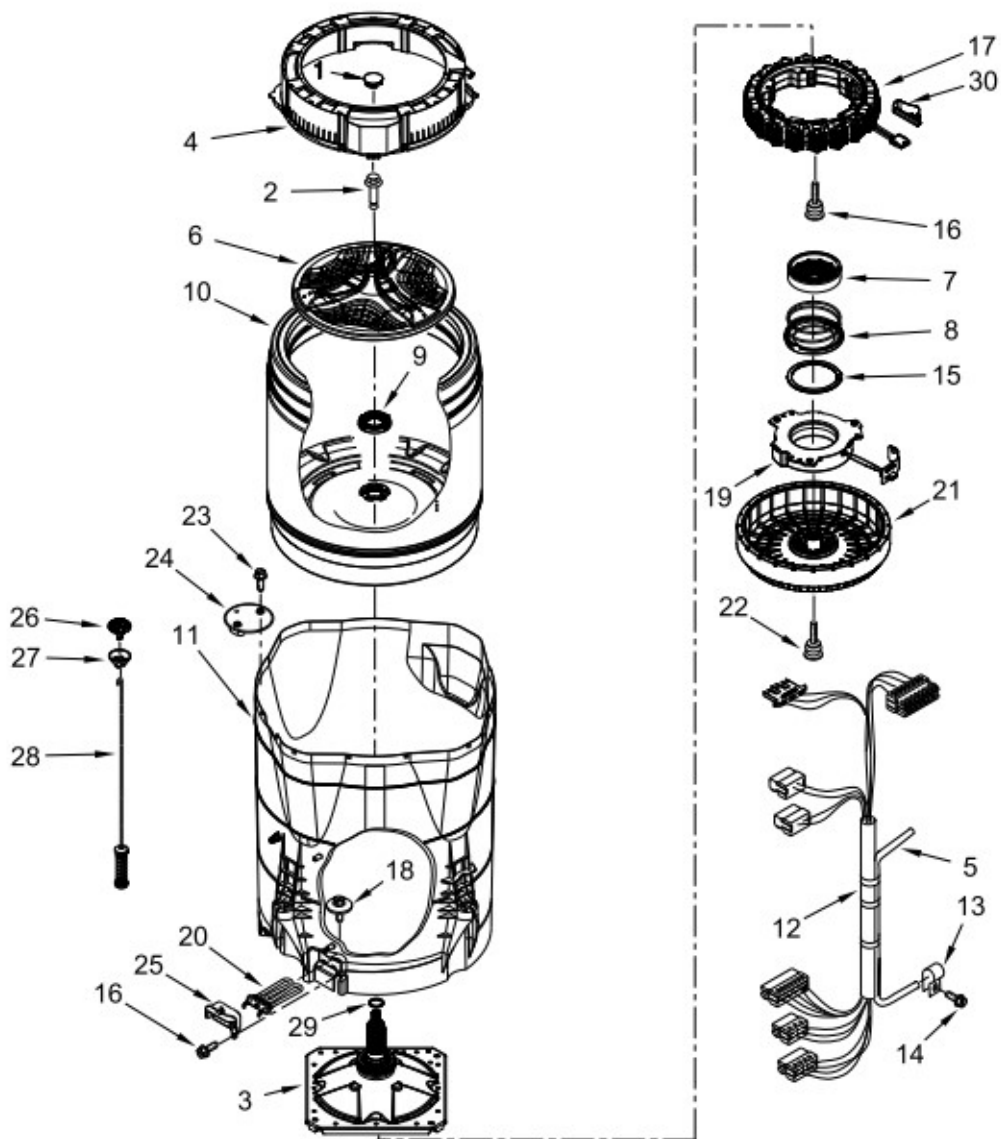

Distribuidor Autorizado

SurteRápido.com

Venta de Refacciones
Electrodomesticas

Lavadora Whirlpool 7MWTW7300EW0

Distribuidor Autorizado

SurteRápido.com

Venta de Refacciones
Electrodomesticas

Lavadora Whirlpool 7MWTW7300EW0

MOTOR, BASKET AND TUB PARTS

<u>Illus.</u> <u>No.</u>	<u>Part No.</u>	<u>Description</u>
1	W10609549	Cap, Impeller
2	W10625252	Screw
3	W10447976	Assembly, Drive
4	W10578861	Tub Ring
5	W10753364	Hose Pressure Switch
6	W10609476	Impeller (Washplate)
7	W10447975	Slider
8	W10006494	Assembly, Spring
9	W10564013	Nut, Spin Tube
10	W10586078	Basket Assembly
11	W10512161	Tub
12	W10780060	Harness, Lower
13	W10005430	Clamp, Cable

<u>Illus.</u> <u>No.</u>	<u>Part No.</u>	<u>Description</u>
14	8533943	Screw
15	W10275082	Ring, Snap
16	W10644129	Screw
17	W10579778	Stator, Motor
18	W10743982	Screw
19	W10447973	Assembly, Clutch
20	W10325894	Heater, Tub
21	W10447979	Rotor, Motor
22	W10636382	Screw
23	8533928	Screw
24	W10215093	Filter, Drain Pump
25	W10297450	Cover, Tub Heater

<u>Illus.</u> <u>No.</u>	<u>Part No.</u>	<u>Description</u>
26	W10583768	Ball, Suspension (Set of 4 - Includes Suspension Bushings)
27	W10256551	Bushing - Upper Suspension (Set of 4 - Includes Suspension Balls)
28	W10594082	Damper Assembly, Tub Suspension (Set Of 4-Includes Suspension Bushings and Suspension Balls)
29	W10665342	Washer, Thrust
30	W10673062	Harness Shield - Motor