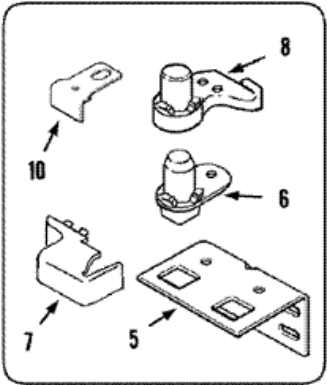

**MZD2752GRW FRESH FOOD INNER
DOOR**

MZD2752GRW FRESH FOOD INNER DOOR

1	61005356	INSERT, LINER SUPPORT(TOP/BTM) (S/P)
1	61005355	INSERT, LINER SUPPORT (SIDES) DESCONTINUADO
1	12002004	KIT, F.F. DOOR LINER (S/P)
1	61005388	SCREW (S/P)
1	61005354	LINER, F.F. DOOR (S/P)
2	61005903	SEAL, F.F. DOOR (WHT) (S/P)
3	61005358	DOOR, DAIRY DESCONTINUADO
4	61005361	SHELF, PICK-OFF (UPR) (S/P)
5	61005465	SHIM, DOOR SEAL (WHT) DESCONTINUADO
6	29936-2	TRAY, BUTTER (S/P)
7	60066-1	TRAY, EGG (S/P)
8	61005359	BUCKET, TIP OUT (S/P)
9	61002274	ORGANIZER, SHELF (S/P)
10	61002719	STOP, BUCKET (S/P)
10	61005929	STOP, BUCKET (S/P)
11	61005360	SHELF, PICK-OFF (S/P)

**MZD2752GRW FRESH FOOD OUTER
DOOR**

MZD2752GRW FRESH FOOD OUTER DOOR

1	61006099	PANEL, F.F. DOOR (WHT) (S/P)
2	61005353	HANDLE, F.F. DOOR (WHT) (S/P)
2	61005868	SCREW (S/P)
3	61004763	SCREW (S/P)
3	61004896	HINGE, UPPER (S/P)
4	61001922	SHIM, UPPER HINGE (S/P)
5	61003128	SCREW (S/P)
5	61001918	HINGE, LOWER (WHT) (S/P)
6	61003174	PIN, LOWER HINGE
7	61003220	COVER, LOWER HINGE (WHT) (S/P)
8	61002180	SCREW (S/P)
8	61005724	CLOSER, DOOR (W/CUP)
9	61004640	COVER, UPPER HINGE (WHT) (S/P)
10	61002180	SCREW (S/P)
10	61003273	STOP, DOOR (S/P)
11	61002180	SCREW (S/P)
11	400046-1	SCREW DESCONTINUADO
11	61002912	ANCHOR, SCREW (S/P)
11	61005556	BASE, HANDLE (F.F.) (S/P)