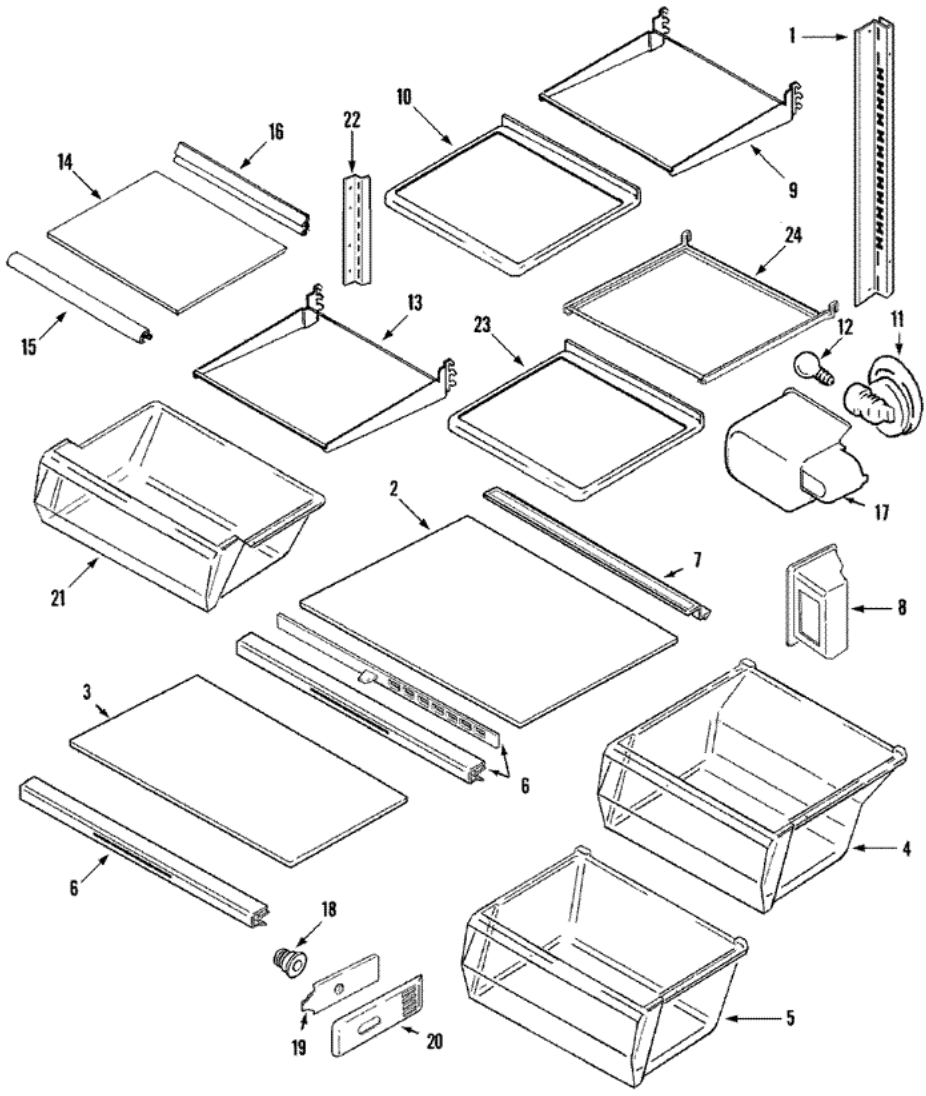

MZD2752GRW SHELVES

MZD2752GRW SHELVES

1	61005330	RAIL, SHELF SUPPORT (S/P)
1	61005467	SCREW (S/P)
1	61005902	SCREW, RAIL (FLAT HEAD) (S/P)
2	61003241	GLASS, CRISPER SHELF (S/P)
3	61003157	GLASS, MEAT SHELF (S/P)
4	61006110	PAN, CRISPER (S/P)
5	61006111	PAN, MEAT (S/P)
6	61003357	TRIM, CRISPER SHELF (W/SLIDE) DESCONTINUADO
6	61003162	TRIM (S/P)
7	61003161	SEAL, CRISPER SHELF (REAR) (S/P)
8	61006081	COVER ASSY., AIR RETURN
9	61005888	FRAME, SHELF (S/P)
10	61005333	SHELF, SPILLPROOF (S/P)
11	61003379	RECEPTACLE, BULB (S/P)
12	61001787	BULB, LIGHT
13	61003373	FRAME, SHELF (S/P)
14	61003374	GLASS, SHELF (S/P)
15	61003245	TRIM, SHELF (S/P)
16	61003244	TRIM, SHELF (S/P)
17	61003439	SHIELD, LIGHT (S/P)
18	53726-2	TUNNEL, AIR (MEAT) (S/P)
19	61003249	SLIDE, CONTROL (MEAT) DESCONTINUADO
20	61003250	RETAINER, CONTROL SLIDE (S/P)
21	61006210	PAN, DELI DESCONTINUADO
22	61005978	RAIL, DELI SHELF SUPPORT (S/P)
22	400017-1	SCREW (S/P)
23	61005335	SHELF, SPILLPROOF (LWR) (S/P)
24	61005336	FRAME, SHELF (LWR) (S/P)