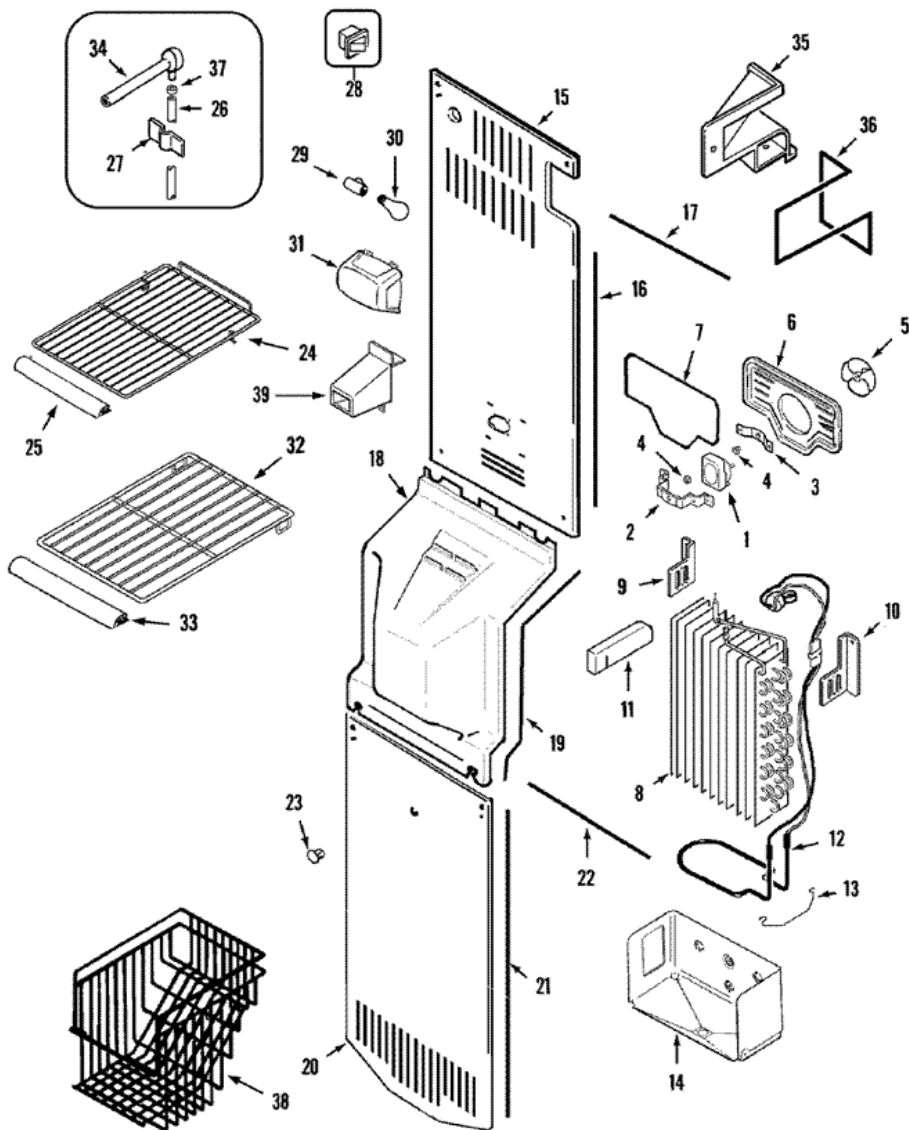

Distribuidor Autorizado

SurteRápido.com

Venta de Refacciones
Electrodomesticas

MZD2752GRW FREEZER COMPARTAMENT

MZD2752GRW FREEZER COMPARTAMENT

1	61005339	MOTOR, EVAPORATOR FAN
2	61001930	BRACKET, EVAPORATOR FAN (S/P)
2	61005240	SCREW (S/P)
3	61005340	RETAINER, EVAPORATOR FAN (S/P)
3	61005240	SCREW (S/P)
4	61005341	BUSHING, EVAPORATOR FAN (S/P)
5	61004522	BLADE, EVAPORATOR FAN (S/P)
6	61003199	SHROUD, FAN (S/P)
7	61003828	SEAL (S/P)
8	12001641	EVAP/HEAT EXCH, ASSY27, 29, CDSXS
9	61003215	BRACKET, EVAPORATOR (LT) (S/P)
10	61003216	BRACKET, EVAPORATOR (RT) (S/P)
11	61003213	BLOCK, AIR (S/P)
12	61006197	HEATER & THERM. ASSY., DEFROST (S/P)
13	67005457	CLIP, DEFROST HEATER (S/P)
14	61003830	HOUSING, EVAPORATOR DESCONTINUADO
15	61005618	SCREW (S/P)
15	61005851	COVER, COIL (UPR) (S/P)
16	61003832	SEAL, UPPER COVER (LT) (S/P)
17	61005566	SEAL, UPPER COVER (TOP) (S/P)
18	61003193	COVER, EVAPORATOR FAN (S/P)
19	61003832	SEAL (S/P)
20	61003836	COVER, COIL (LWR) (S/P)
20	61005618	SCREW (S/P)
21	61003832	SEAL (S/P)
22	61003837	SEAL, LOWER COVER DESCONTINUADO
23	61001952	PLUG BUTTON, EVAP. COVER (S/P)
24	61005345	SHELF, FRZ. (S/P)
25	61005344	TRIM, SHELF (FRT.) DESCONTINUADO
26	B5705307	TUBE, VALVE (S/P)
27	61004913	CLIP, WATER LINE (ADHESIVE) (S/P)
28	61006167	SWITCH, LIGHT (S/P)
28	12002646	SWITCH, LIGHT (S/P)