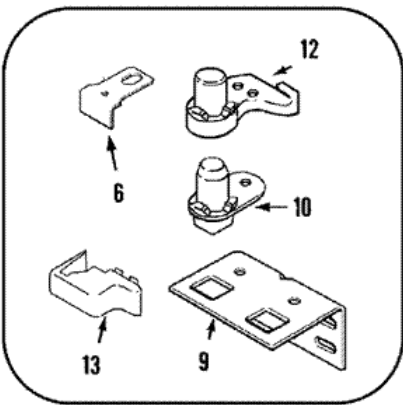

29	12679501	RECEPTACLE, BULB (S/P)
30	8009	BULB, LIGHT (S/P)
31	61002272	SHIELD, LIGHT (S/P)
32	61005349	SHELF, FRZ. (S/P)
33	61005350	TRIM, SHELF (FRT) (S/P)
34	61005743	GROMMET, FILL TUBE (S/P)
35	61003205	DIVERTER, AIR (S/P)
35	400017-1	SCREW (S/P)
36	61003206	SEAL, AIR DIVERTER (S/P)
37	61001161	CLAMP, WATER LINE (S/P)
38	61006097	BASKET, FRZ. DESCONTINUADO
39	61005812	TUNNEL, AIR (S/P)
40	61003731	WIRE HARNESS, FRZ. (S/P)
40	61005512	WIRE HARNESS, FAN & HEATER DESCONTINUADO

MZD2752GRW FREEZER INNER DOOR

MZD2752GRW FREEZER INNER DOOR

1	61005367	INSERT, LINER SUPPORT (SIDE) DESCONTINUADO
1	61005388	SCREW (S/P)
1	61005365	LINER, FRZ. DOOR (S/P)
1	61005366	INSERT, LINER SUPPORT(TOP/BTM) (S/P)
2	61005907	SEAL, FRZ. DOOR (WHT) (S/P)
3	61004501	FRONT, PICK-OFF (UPR) DESCONTINUADO
4	61005371	FRONT, PICK-OFF (LWR) (S/P)
5	61005465	SHIM, DOOR SEAL (WHT) DESCONTINUADO

MZD2752GRW FREEZER OUTER DOOR

MZD2752GRW FREEZER OUTER DOOR

1	61005879	PANEL, FRZ. DOOR (WHT) (S/P)
2	61005868	SCREW (S/P)
2	61005363	HANDLE, FRZ. DOOR (WHT) (S/P)
3	61004641	SCREW, COVER (S/P)
3	61004642	COVER, UPPER HINGE (WHT) (S/P)
4	61005364	ESCUTCHEON (WHT) (S/P)
4	415013-35	SCREW (S/P)
5	61003422	SCREW (S/P)
5	61005277	BOARD, FTN. SWITCH
6	61003273	STOP, DOOR (S/P)
6	61002180	SCREW (S/P)
7	61004896	HINGE, UPPER (S/P)
7	61004763	SCREW (S/P)
8	61001922	SHIM, UPPER HINGE (S/P)
9	61001918	HINGE, LOWER (WHT) (S/P)
9	61003128	SCREW (S/P)
10	61003174	PIN, LOWER HINGE
11	2300868	UNION, REDUCING (5/16``-5/16``) (S/P)
11	61004569	TUBING, FOUNTAIN (S/P)
12	61002180	SCREW (S/P)
12	61005726	CLOSER, DOOR (W/CUP) (S/P)
13	61003219	COVER, LOWER HINGE (WHT) (S/P)
14	61002180	SCREW (S/P)
14	61005557	BASE, HANDLE (FRZ.) (S/P)
14	61002912	ANCHOR, SCREW (S/P)
14	400046-1	SCREW DESCONTINUADO