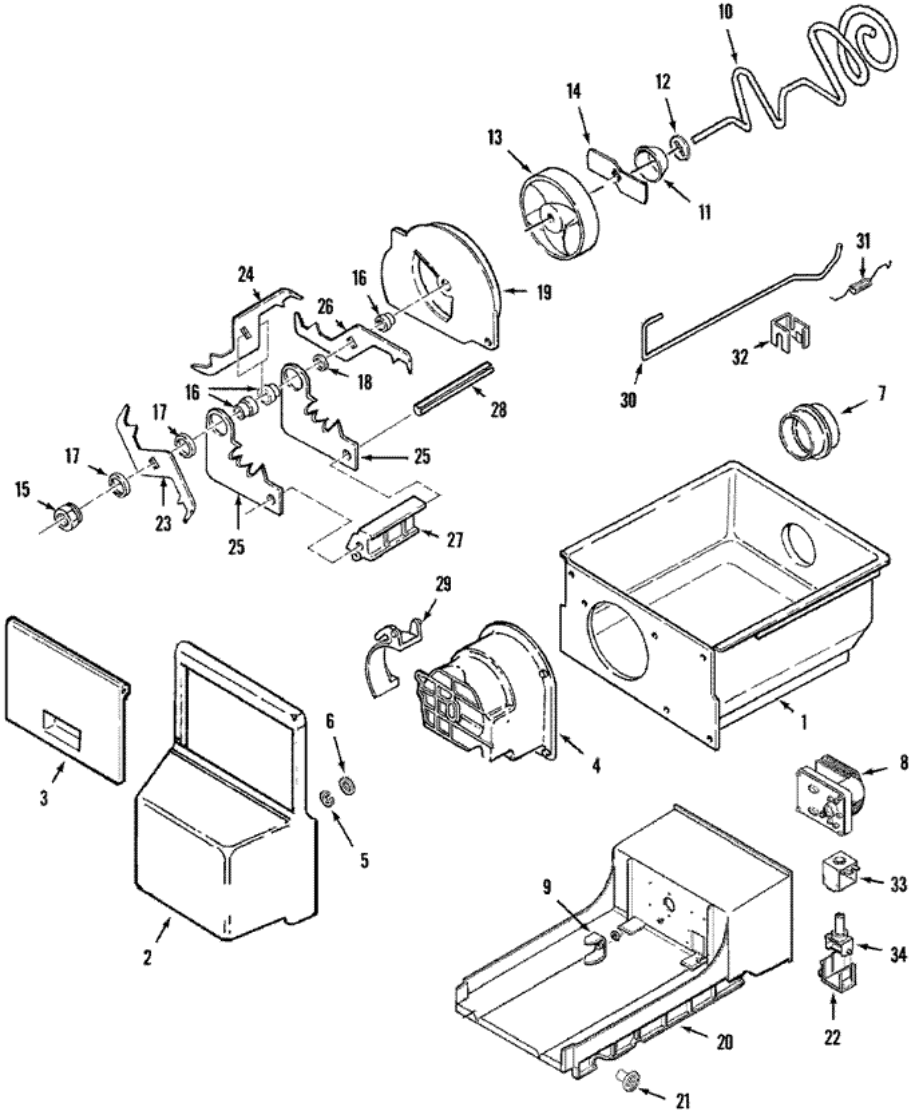

Distribuidor Autorizado

SurteRápido.com

Venta de Refacciones
Electrodomesticas

MZD2752GRW ICE BIN