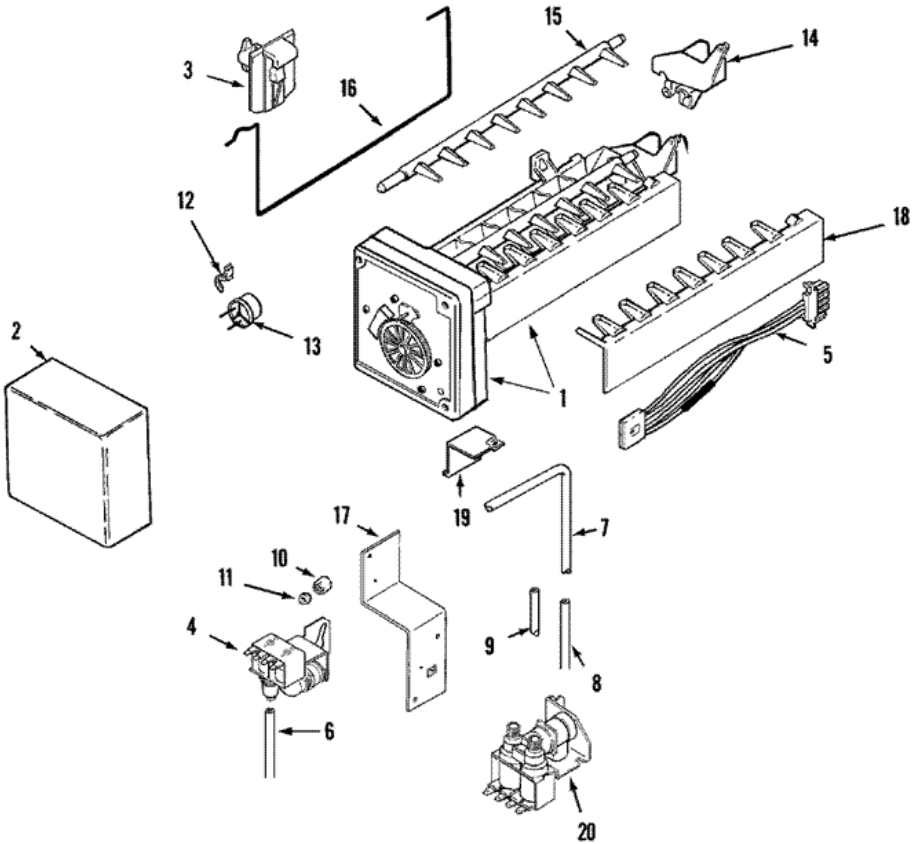

26	69702-1	BLADE, CRUSHER (S/P)
27	69708-1	LOCK, FIXED BLADE (S/P)
28	69705-1	PIN, BLADE LOCK (S/P)
29	69718-1	DOOR, ICE CRUSHER (S/P)
30	61004807	ROD, CRUSHER CONTROL (S/P)
31	61004808	SPRING, CONTROL ROD (S/P)
32	61004809	BRACKET, CONTROL ROD (S/P)
33	61005253	SOLENOID
33	61003324	SCREW (S/P)
34	61005971	YOKE ASSY. (S/P)

Distribuidor Autorizado

SurteRápido.com

Venta de Refacciones
Electrodomesticas

MZD2752GRW ICE MAKER