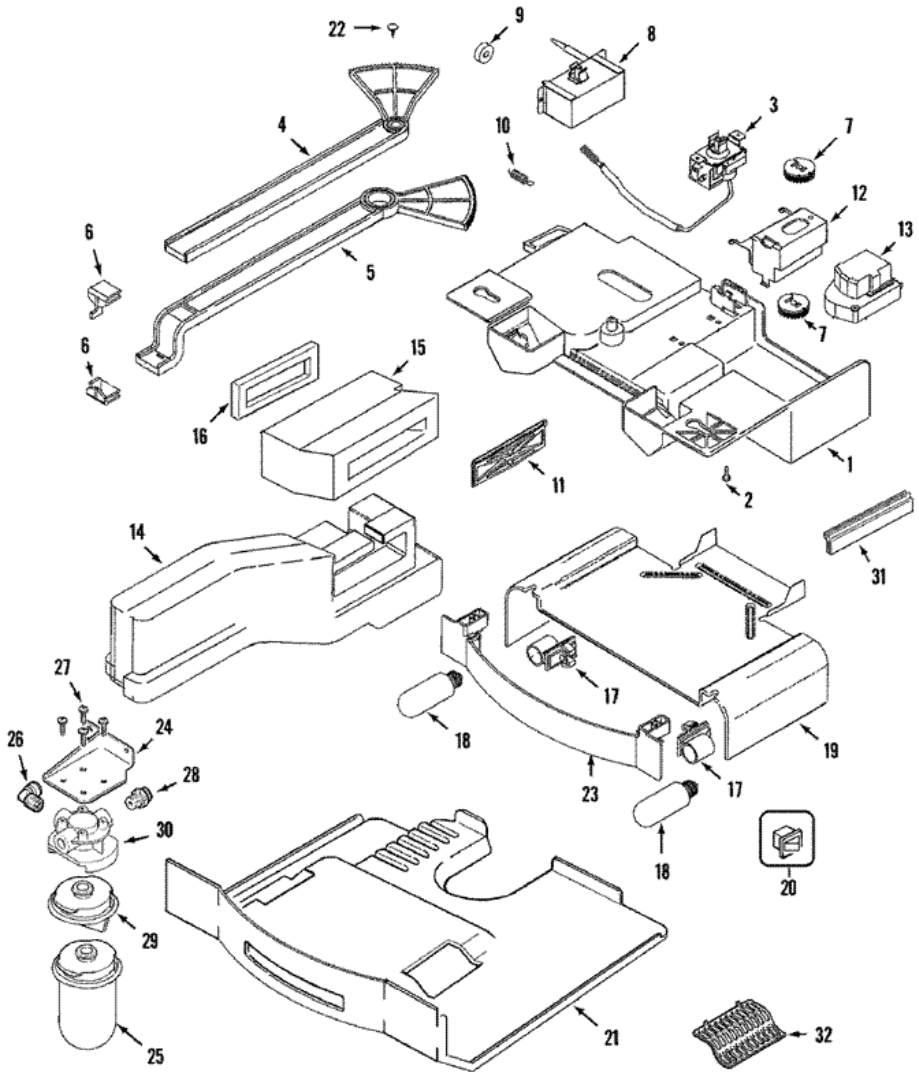

22	61002407	SCREW (S/P)
22	61005269	PAN, COMPRESSOR MTG. (S/P)
23	61004053	KICKPLATE (WHT) (S/P)
23	400016-1	SCREW (S/P)
24	61005605	SCREW (S/P)
24	61005232	WHEEL ASSY. (FRT) (S/P)
25	61003826	WHEEL (REAR) (S/P)
26	61002104	PIN, WHEEL (S/P)
27	61002014	LEG, LEVELING (S/P)
28	61005325	ADAPTER, FAN MOTOR (S/P)
28	61005934	SCREW (S/P)
29	12001548	YODER LOOP HTR(115V) DESCONTINUADO

Distribuidor Autorizado

SurteRápido.com

Venta de Refacciones
Electrodomesticas

MZD2752GRW CONTROLS