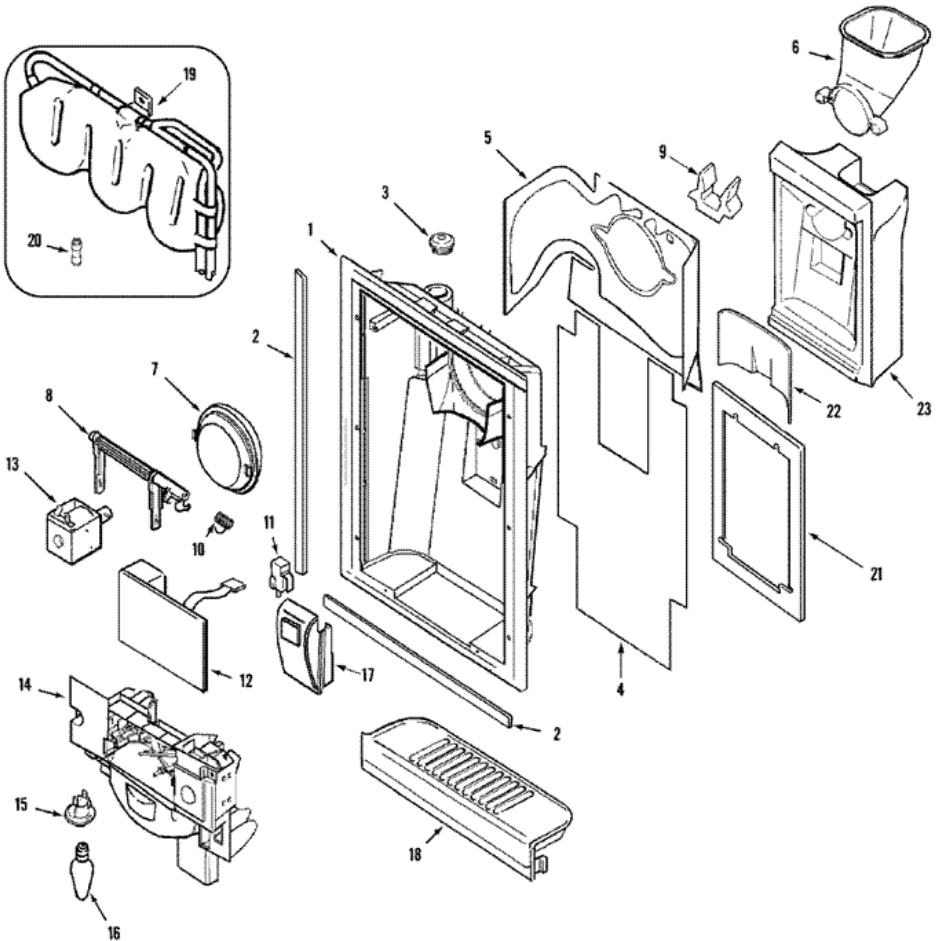

23	61004380	PANEL, CONTROL (S/P)
24	61003698	BRACKET, WATER FILTER (S/P)
25	UKF7003AXX	FILTER, WATER
26	67001351	FITTING ASSY., WATER FILTER (S/P)
27	61003796	SCREW (S/P)
28	61003790	FITTING, WATER FILTER (S/P)
29	61003791	PLUG, FILTER BYPASS (S/P)
30	61003789	HEAD, WATER FILTER (S/P)
31	61003891	TRIM, CONTROL HOUSING (S/P)
32	61004590	GRILL, LIGHT (S/P)
33	61005977	WIRE HARNESS, CONTROLS (S/P)

Distribuidor Autorizado

SurteRápido.com

Venta de Refacciones
Electrodomesticas

MZD2752GRW FOUNTAIN