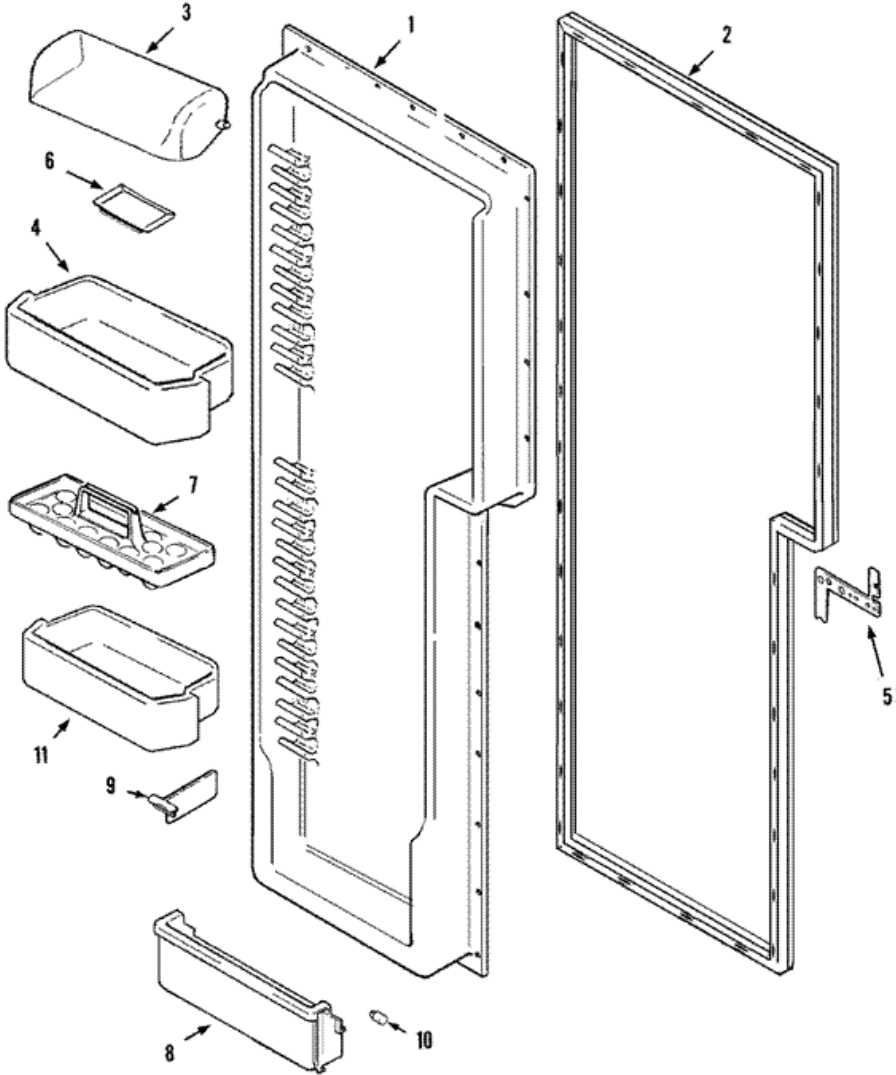

MZD2752GRW FREEZER OUTER DOOR

MZD2752GRW FREEZER OUTER DOOR

1	61005879	PANEL, FRZ. DOOR (WHT) (S/P)
2	61005868	SCREW (S/P)
2	61005363	HANDLE, FRZ. DOOR (WHT) (S/P)
3	61004641	SCREW, COVER (S/P)
3	61004642	COVER, UPPER HINGE (WHT) (S/P)
4	61005364	ESCUTCHEON (WHT) (S/P)
4	415013-35	SCREW (S/P)
5	61003422	SCREW (S/P)
5	61005277	BOARD, FTN. SWITCH
6	61003273	STOP, DOOR (S/P)
6	61002180	SCREW (S/P)
7	61004896	HINGE, UPPER (S/P)
7	61004763	SCREW (S/P)
8	61001922	SHIM, UPPER HINGE (S/P)
9	61001918	HINGE, LOWER (WHT) (S/P)
9	61003128	SCREW (S/P)
10	61003174	PIN, LOWER HINGE
11	2300868	UNION, REDUCING (5/16``-5/16``) (S/P)
11	61004569	TUBING, FOUNTAIN (S/P)
12	61002180	SCREW (S/P)
12	61005726	CLOSER, DOOR (W/CUP) (S/P)
13	61003219	COVER, LOWER HINGE (WHT) (S/P)
14	61002180	SCREW (S/P)
14	61005557	BASE, HANDLE (FRZ.) (S/P)
14	61002912	ANCHOR, SCREW (S/P)
14	400046-1	SCREW DESCONTINUADO

**MZD2752GRW FRESH FOOD INNER
DOOR**

MZD2752GRW FRESH FOOD INNER DOOR

1	61005356	INSERT, LINER SUPPORT(TOP/BTM) (S/P)
1	61005355	INSERT, LINER SUPPORT (SIDES) DESCONTINUADO
1	12002004	KIT, F.F. DOOR LINER (S/P)
1	61005388	SCREW (S/P)
1	61005354	LINER, F.F. DOOR (S/P)
2	61005903	SEAL, F.F. DOOR (WHT) (S/P)
3	61005358	DOOR, DAIRY DESCONTINUADO
4	61005361	SHELF, PICK-OFF (UPR) (S/P)
5	61005465	SHIM, DOOR SEAL (WHT) DESCONTINUADO
6	29936-2	TRAY, BUTTER (S/P)
7	60066-1	TRAY, EGG (S/P)
8	61005359	BUCKET, TIP OUT (S/P)
9	61002274	ORGANIZER, SHELF (S/P)
10	61002719	STOP, BUCKET (S/P)
10	61005929	STOP, BUCKET (S/P)
11	61005360	SHELF, PICK-OFF (S/P)