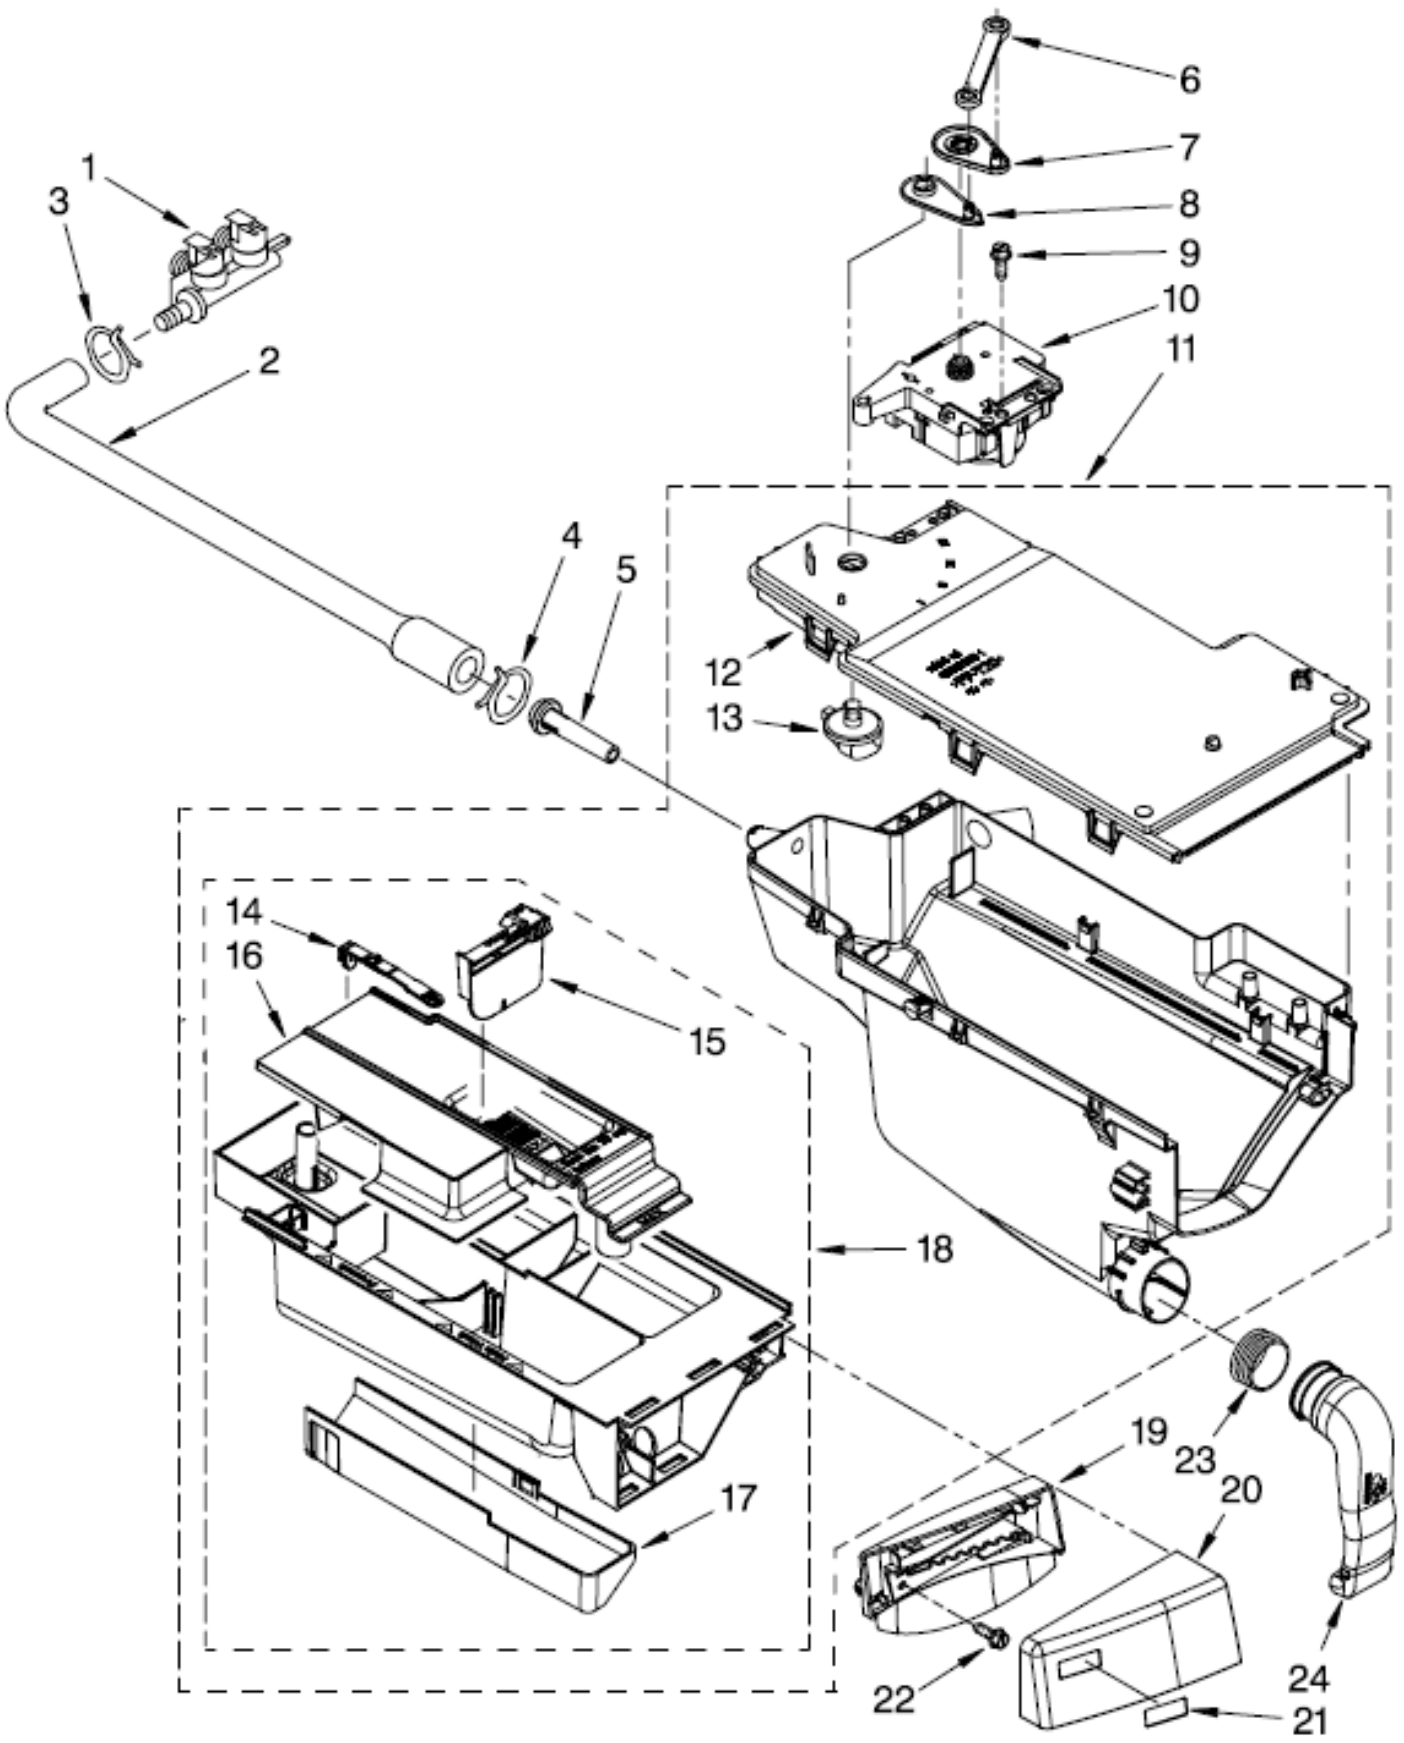

LAVADORA NFW7500VW00

LAVADORA NFW7500VW00

DISPENSER PARTS

For Models: NFW7500VW00, NFW7500VM00
(White) (Burgundy)

Illus. No.	Part No.	DESCRIPTION
1	8182862	Valve, Inlet
2	W10168480	Hose, Inlet Valve To Dispenser
3	8181754	Clamp, Hose
4	8181751	Clamp, Hose
5	8183181	Nozzle, Inlet
6	8183183	Lever, Water Distribution
7	8183184	Cam, Actuator
8	W10161052	Lever, Connection
9	8181661	Screw, Actuator
10	8183186	Actuator
11	W10157886	Dispenser, Complete (Includes Item 8)
12	W10164400	Plate, Distribution
13	8181712	Nozzle, Distribution
14	8181721	Hook, Drawer
15	W10121596	Separator, With Selection Slider
16	W10121598	Syphon, Bleach/Softener
17	8183179	Cover, Detergent Drawer
18	8183173	Drawer, Detergent (Complete)
19	8183172	Bracket, Handle Fixation
20		Handle, Drawer (Includes Items 19 & 21)
	W10219482	White
	W10219483	Burgundy
21	W10219486	Medallion
22	8182214	Screw
23	8181747	Seal
24	8181718	Tube, Dispenser To Bellow