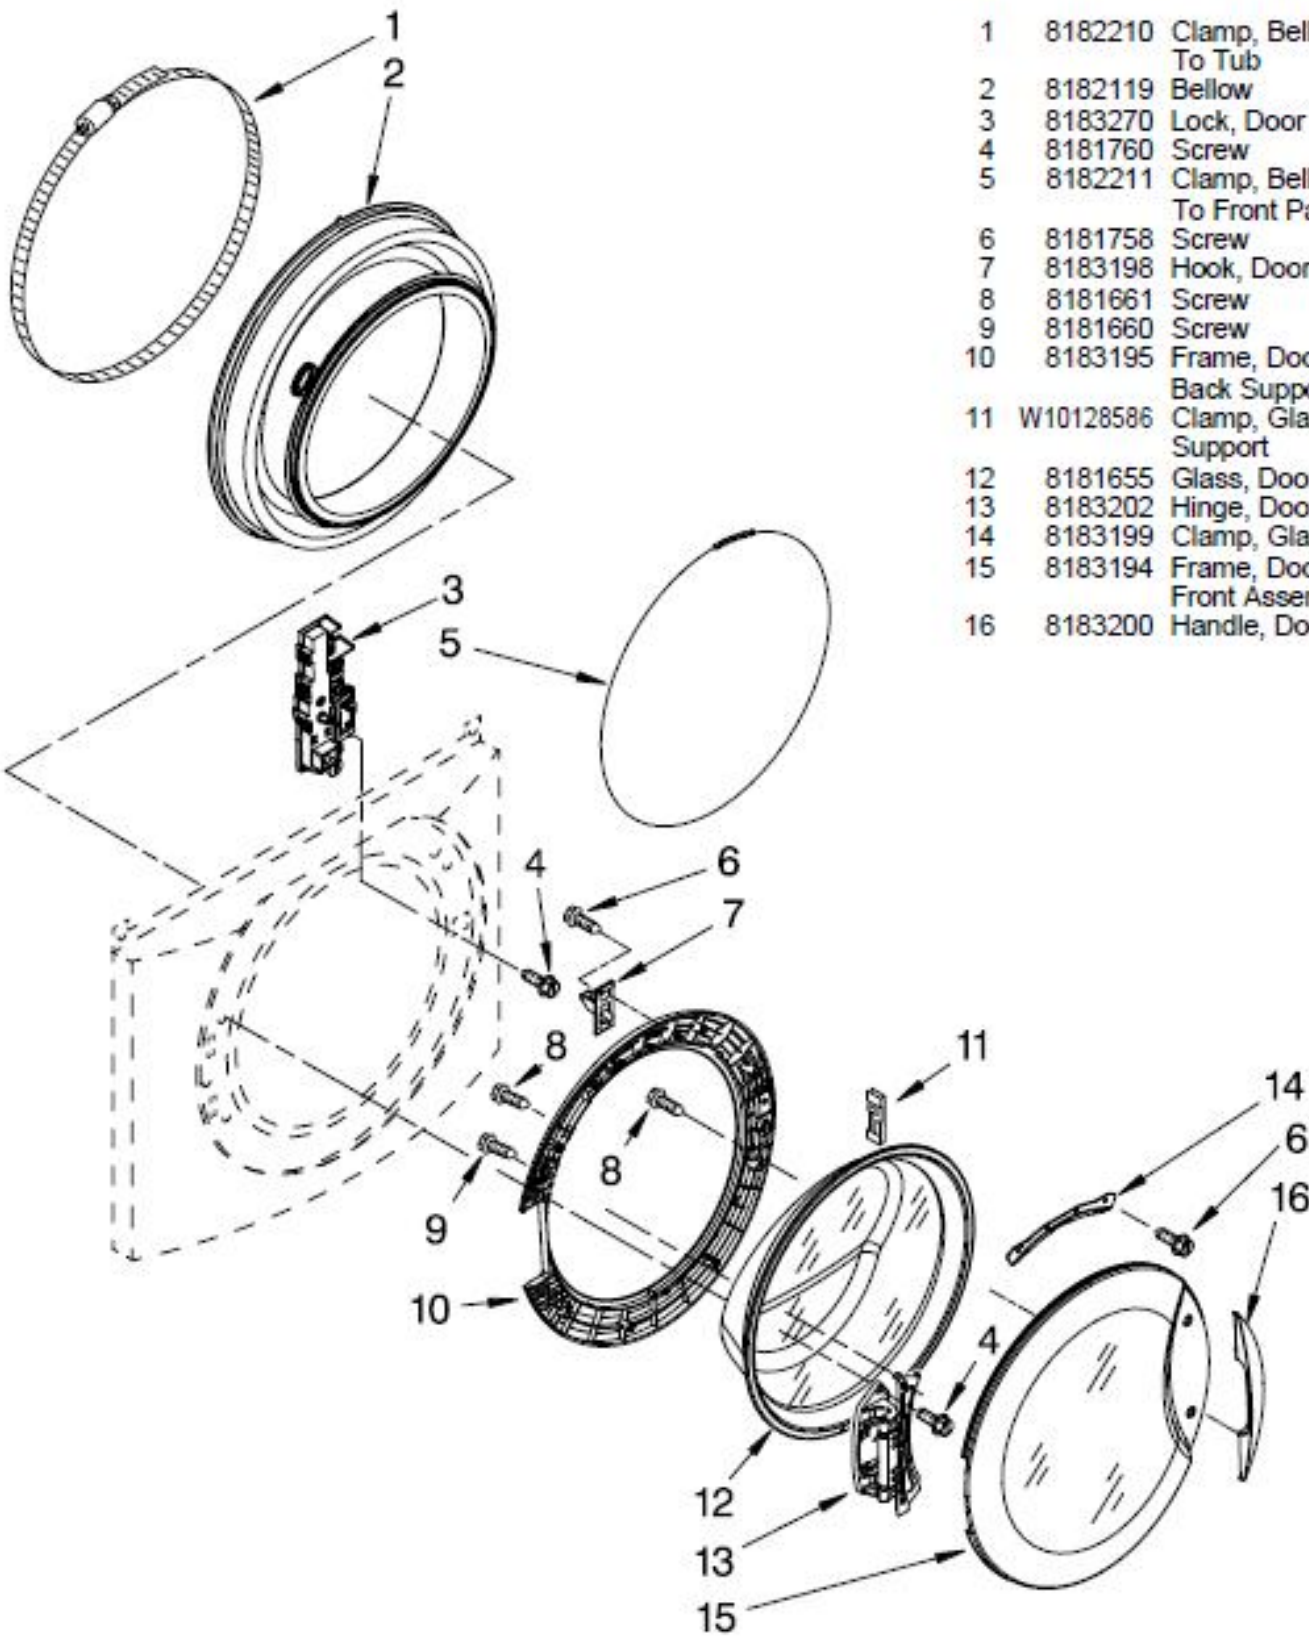

LAVADORA NFW7500VW00

Illus. No.	Part No.	DESCRIPTION
1	8182210	Clamp, Bellow To Tub
2	8182119	Bellow
3	8183270	Lock, Door
4	8181760	Screw
5	8182211	Clamp, Bellow To Front Panel
6	8181758	Screw
7	8183198	Hook, Door
8	8181661	Screw
9	8181660	Screw
10	8183195	Frame, Door Back Support
11	W10128586	Clamp, Glass Support
12	8181655	Glass, Door
13	8183202	Hinge, Door
14	8183199	Clamp, Glass (2)
15	8183194	Frame, Door Front Assembly
16	8183200	Handle, Door