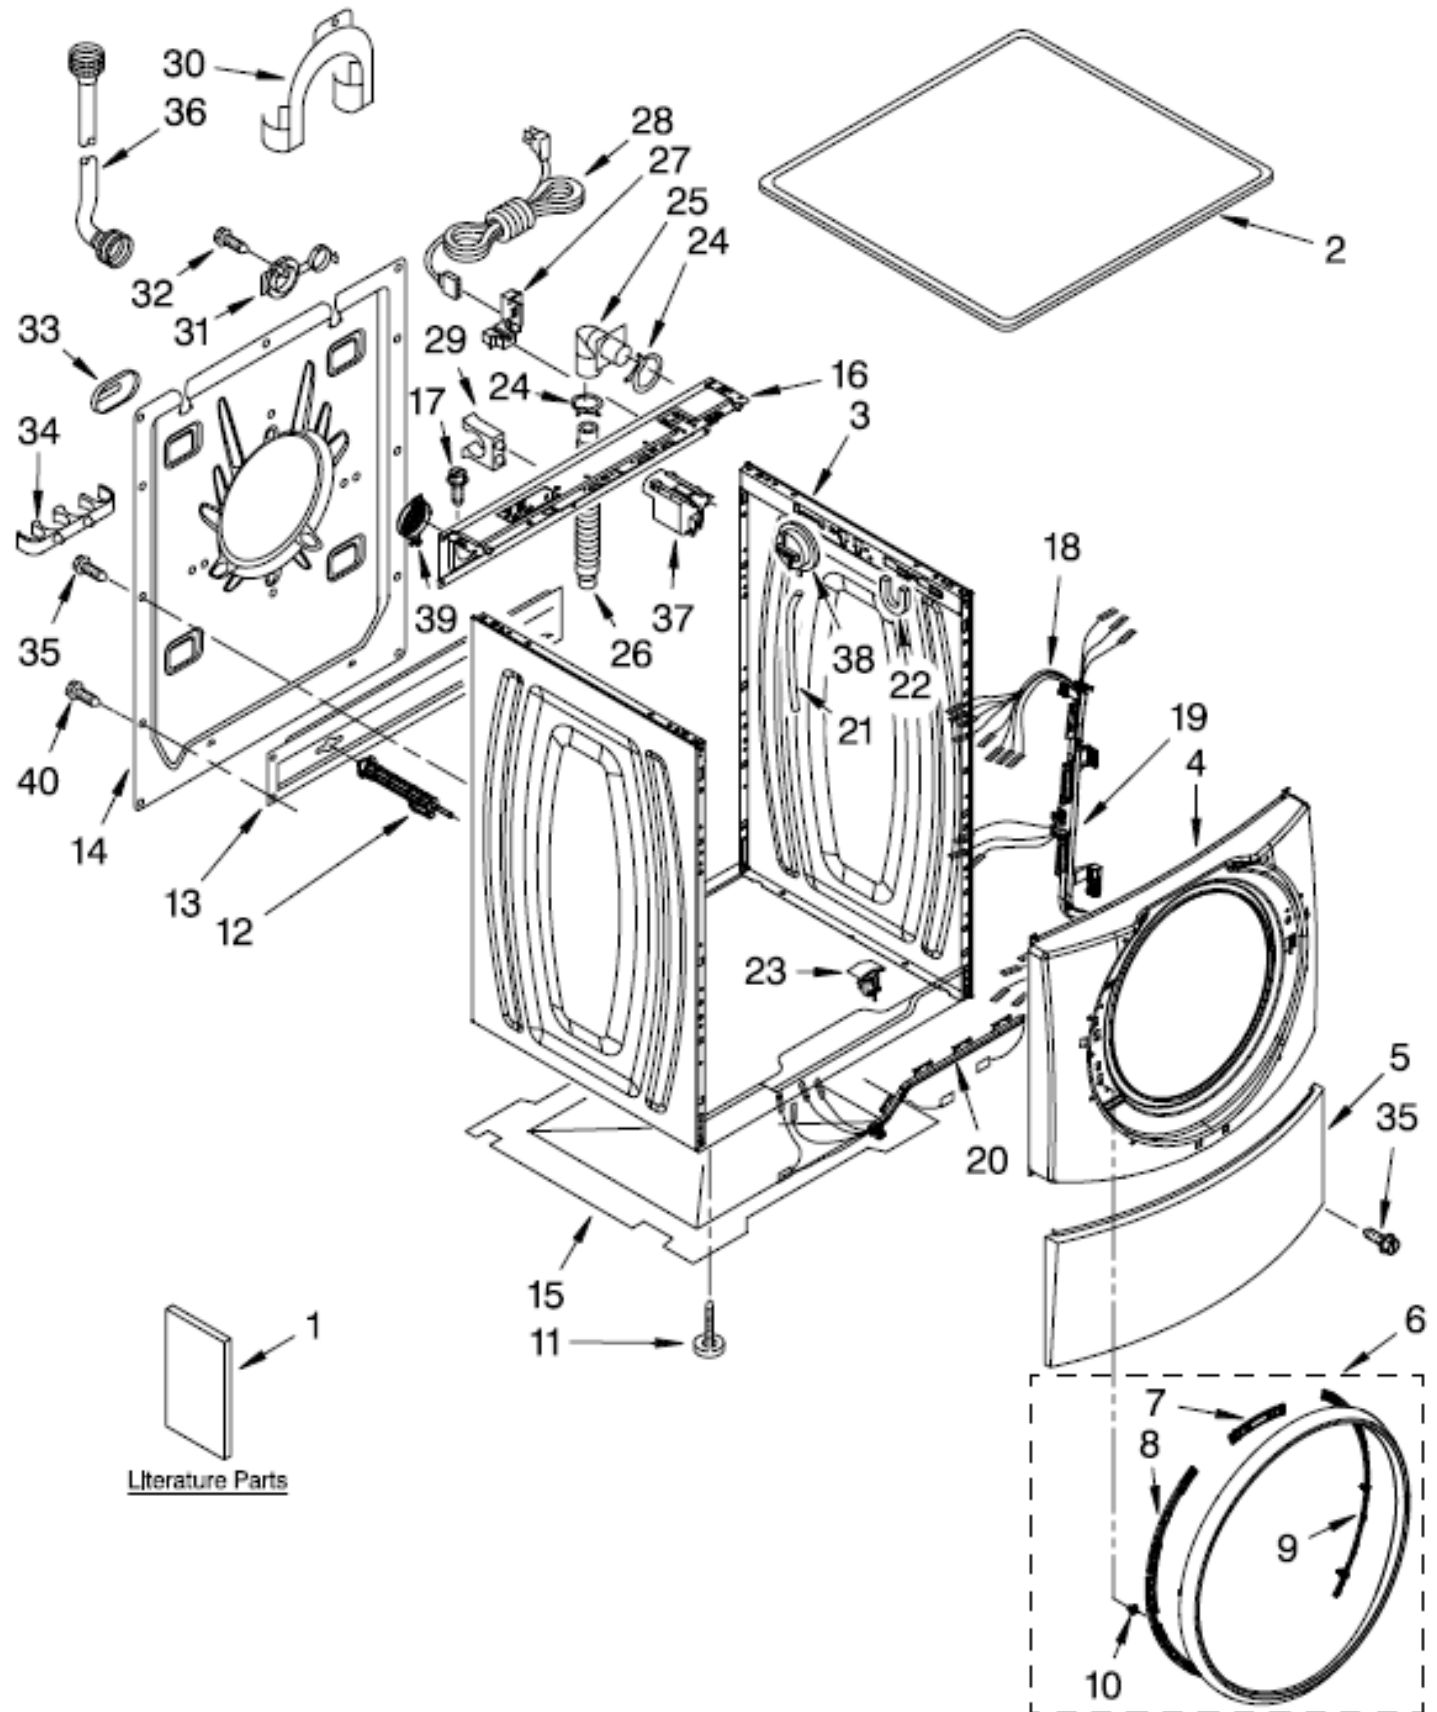

LAVADORA NFW7500VW00