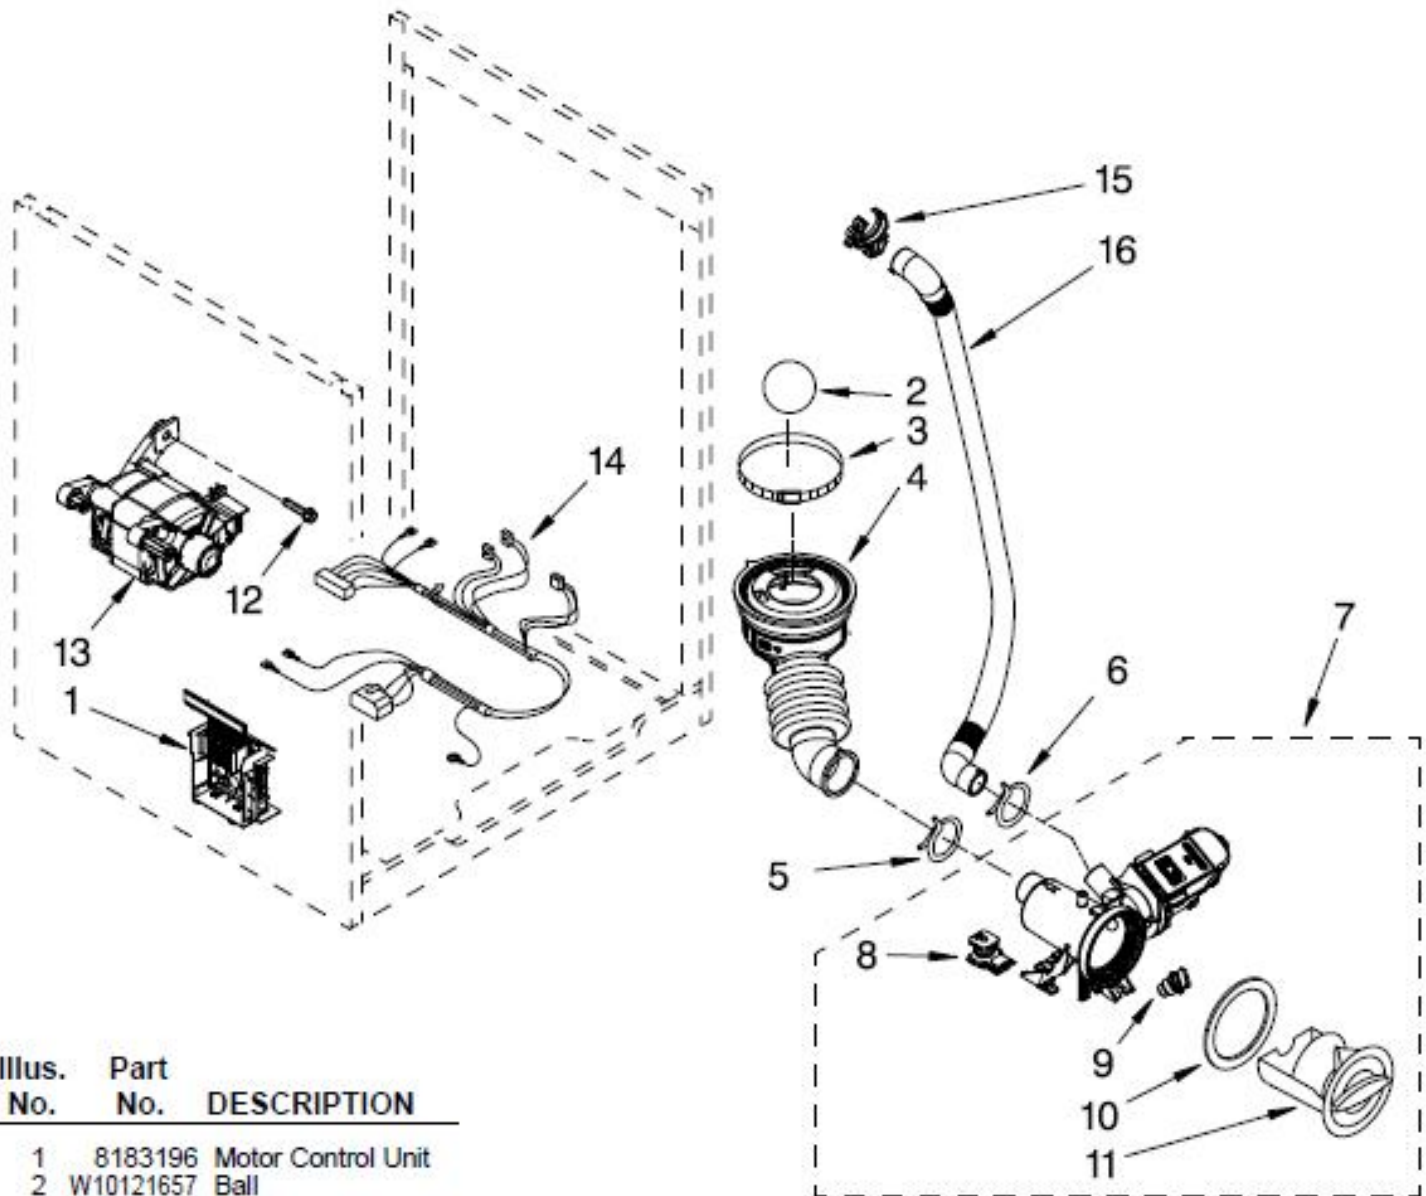

LAVADORA NFW7500VW00

Illus. No.	Part No.	DESCRIPTION
1	8183196	Motor Control Unit
2	W10121657	Ball
3	8181734	Clamp
4	8181732	Hose, Tub to Pump
5	8181753	Clamp
6	8181752	Clamp
7	8182821	Pump (Complete)
8	8182820	Grommet, Damper (Rear)
9	8182816	Grommet, Damper (Front)
10	8181736	Seal, Filter Cap
11	8183027	Cap, Filter
12	W10128585	Bolt, Motor
13	8182793	Motor
14	8183188	Harness, Motor
15	8182209	Retainer, Drain Hose
16	8181740	Drain Hose (Inner)