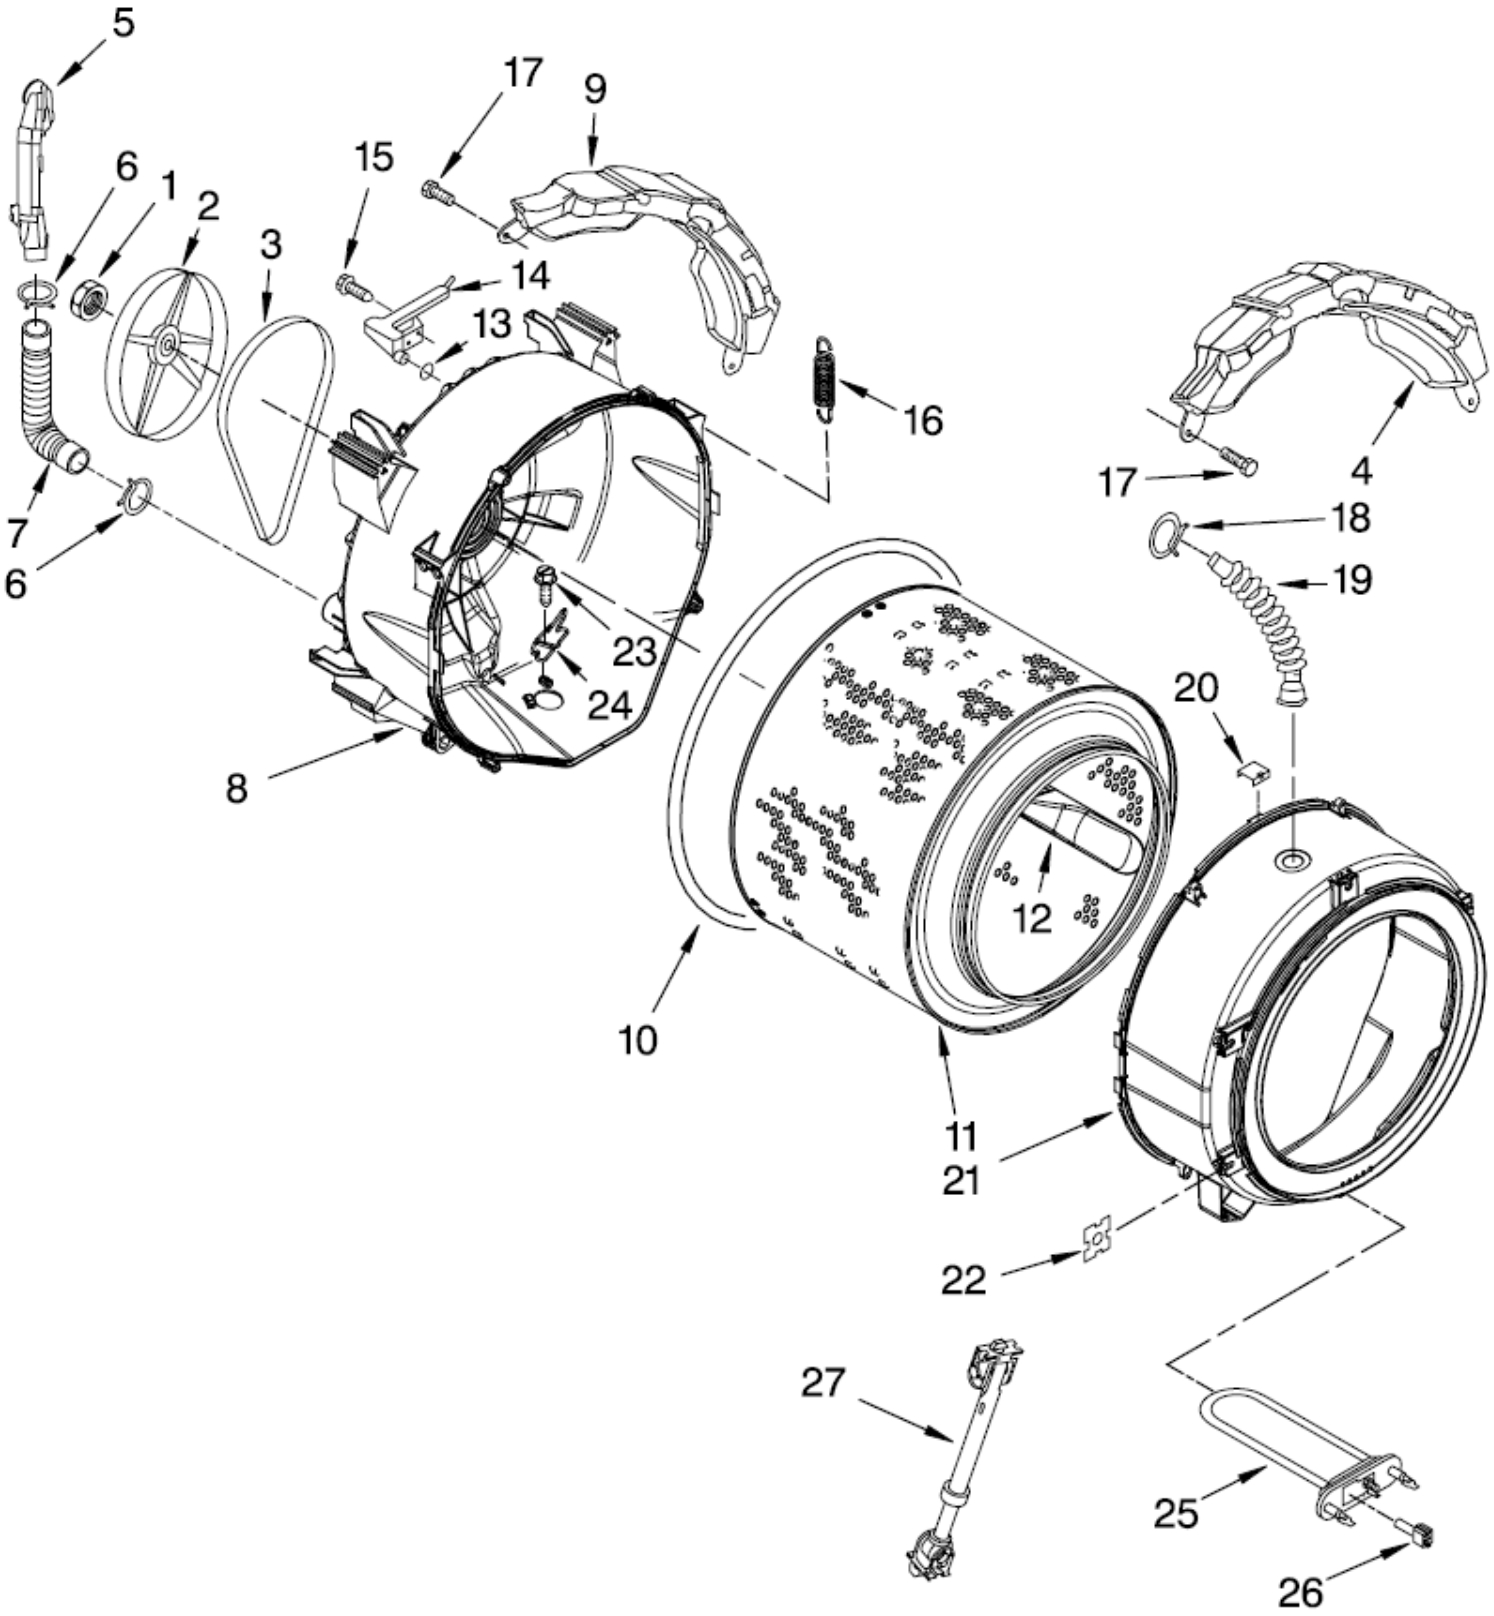

LAVADORA NFW7500VW00

LAVADORA NFW7500VW00

TUB AND BASKET PARTS

For Models: NFW7500VW00, NFW7500VM00
(White) (Burgundy)

Illus. No.	Part No.	DESCRIPTION
1	8181672	Nut, Pulley
2	8182650	Pulley
3	8181670	Belt
4	8181645	Counterweight, Front (2)
5	8181744	Pipe, Ventilation
6	W10208156	Clamp
7	8181743	Hose, Exhaust
8	8182284	Tub, Rear (Includes Items 10, 22, 23 & 24)
9	8181913	Counterweight, Rear
10	8181673	Gasket, Tub
11	8182232	Basket
12	8182233	Baffle, Tub
13	8181748	O-Ring
14	8181731	Airtrap
15	8181785	Screw
16	8182814	Spring, Suspension
17	8181647	Bolt
18	8181742	Clamp, Hose
19	8181741	Hose, Exhaust
20	8181667	Clamp, Tub
21	8182312	Tub, Front (Includes Items 10 & 22)
22	8182512	Nut, Push-In
23	8182214	Screw
24	8181686	Clamp, Heating Element
25	8182666	Element, Heating
26	8181705	NTC
27	8182812	Shock Absorber