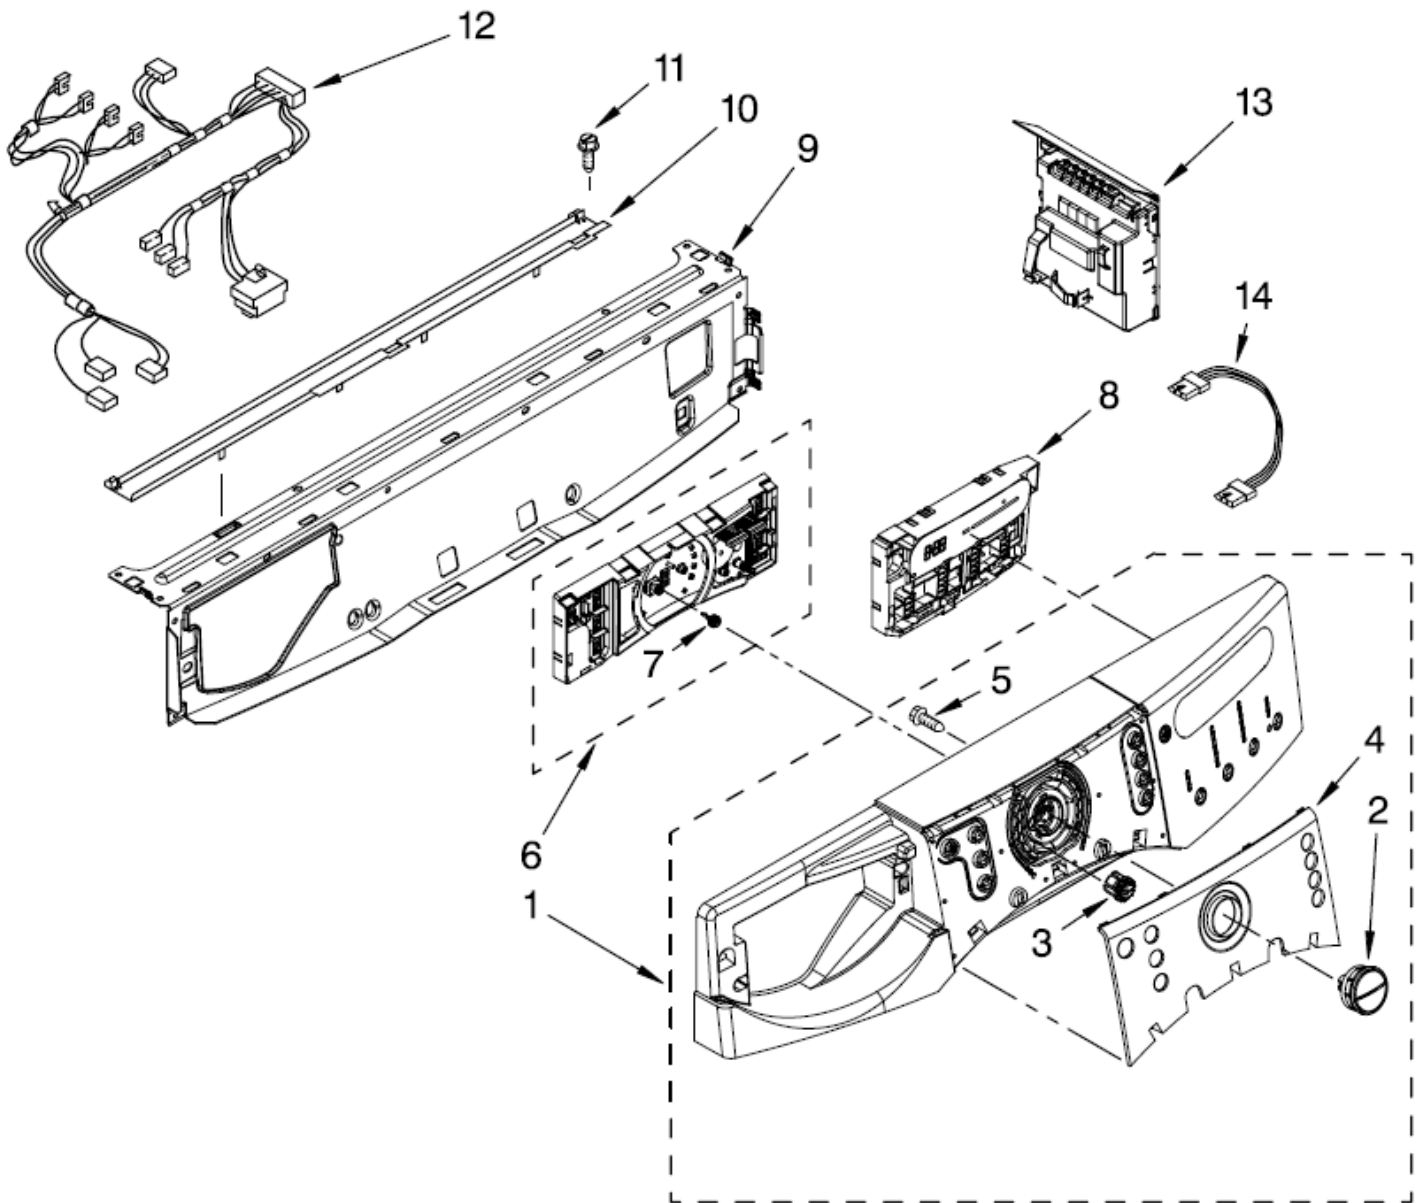

LAVADORA NFW7500VW00

Illus. No.	Part No.	DESCRIPTION
1	W10219478 White W10219479 Burgundy	Panel, Control
2	W10219484 White W10219485 Burgundy	Knob, Control
3	8183268	Wheel, Encoder
4	W10219480 White W10219481 Burgundy	Cover, Control Panel

Illus. No.	Part No.	DESCRIPTION
5	W10006580	Screw
6	W10168512	User Interface, Center
7	8183250	Adapter, Encoder Wheel
8	W10219477	User Interface, Right
9	8183203	Brace, Front Top

Illus. No.	Part No.	DESCRIPTION
10	8183204	Channel, Water
11	8181756	Screw
12	W10168479	Harness, Wiring (Upper Main)
13	W10163809	Microcomputer, Machine Control
14	W10168511	Harness, Wiring (User Interface)