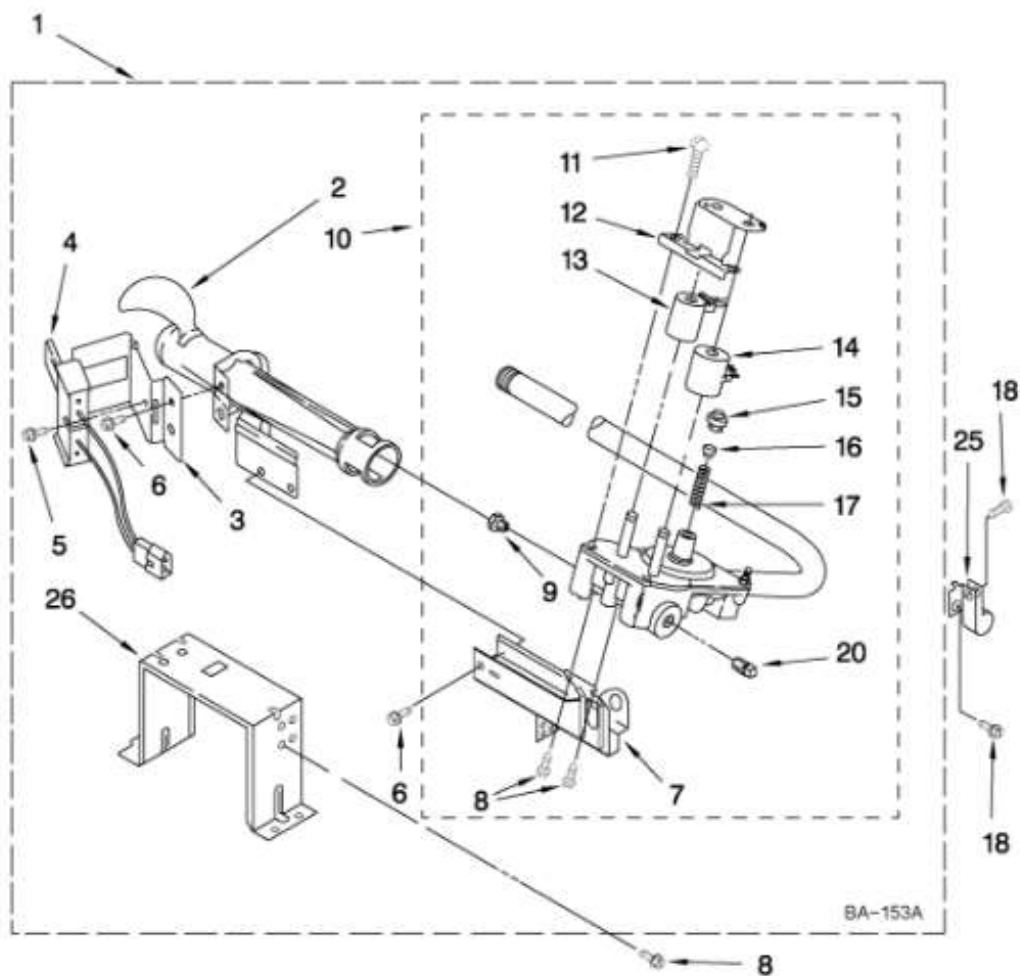

NGD7500VW1

NGD7500VW1

1	280119	BURNER ASSEMBLY 60 HZ. (TYPE 1)(WHITE RODGERS)
2	WP693140	TUBE,BURNER
3	WP694298	BRACKET,IGNITOR
4	279311	IGNITOR
5	3393909	SCREW
6	WP681414	SCREW
7	3389871	BASE,BURNER
8	3387057	SCREW
9	WP15418	ORIFICE,BURNER (TYPE 1 (NATURAL))
9	15422	ORIFICE,BURNER (TYPE 4 (BUTANE))
9	WP229742	ORIFICE,BURNER (TYPE 4 (PROPANE))
10	WPW10118347	Valve,Gas 60 Hz. (Complete) (Includes Pipe & Illus. 7).
11	694421	SCREW,COIL
12	694538	BRACKET,COIL
13	279834	COIL,60 HZ. (2 TERMINAL) (MAIN)
14	279834	COIL,60 HZ (SPLIT) (3 TERMINAL) (PILOT POSITION)
15	WP694424	LEAK,LIMITER
16	WP694423	SCREW,REGULATOR ADJUSTMENT
17	WP694422	SPRING,REGULATOR
18	WP488729	SCREW
20	239822	PLUG,PIPE
25	3387561	CLAMP,PIPE
26	3389889	BRACKET,SUPPORT
NI	W10606694A	CONVERSION KIT (TYPE 1 TO TYPE 4 LPG)