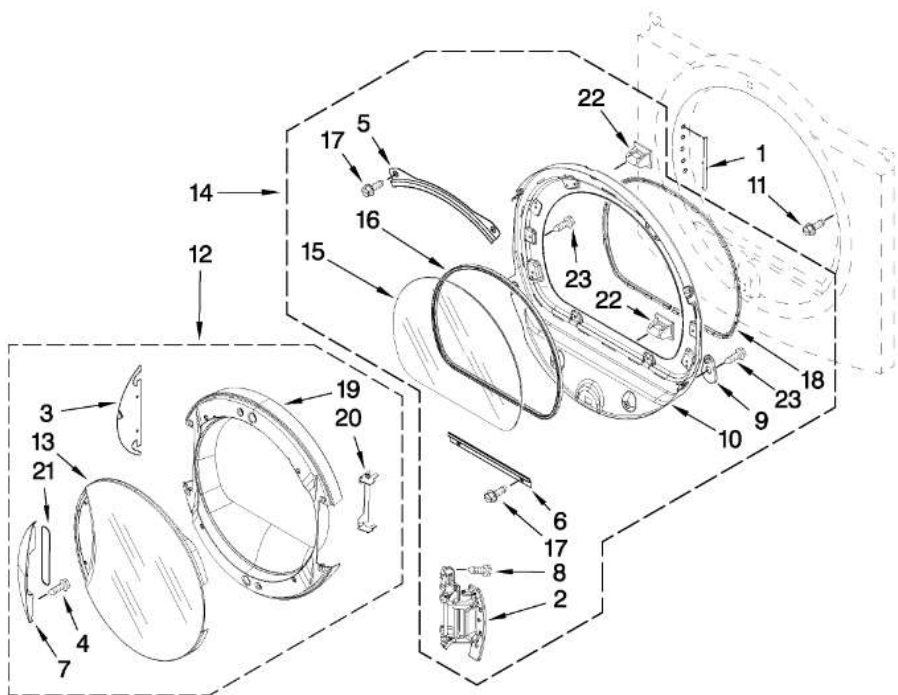

NGD7500VW1

NGD7500VW1

1	W10085210	HINGE,SPRING ASSEMBLY (WHITE)
1	WPW10085230	LABEL,HINGE HOLE COVER (SILVER)
2	WPW10310366	ASSEMBLY,DOOR HINGE
3	W10180095	Cover,Door Hinge
4	W10850046	SCREW
5	8519356	RETAINER,WINDOW (UPPER)
6	8519354	RETAINER,WINDOW
7	8577305	HANDLE,DOOR (INCLUDE,ITEM. 15)
8	WPW10159996	SCREW
9	W10048910	SCREW,PLUG
10	WP8578229	DOOR,INNER (WHITE)
11	WP355515	SCREW
12	W10180090	Door,Outer Assembly - NLA
13	WPW10180093	Assembly,Screen & Mass
14	WP8577819	DOOR ASSEMBLY (INNER)
15	WP8566254	GLASS-WINDOW
16	8579662	SEAL,WINDOW
17	3373329D	SCREW
18	WPW10139457	SEAL,DOOR
19	W10180094	Door-Intermediate
20	W10180096	Door-Shield - NLA
21	8580117	Pad-Handle - NLA
22	279570	ASSEMBLY,DOOR CATCH
23	WP3400224	SCREW

*NOTA: SI EL CODIGO DEL ARTICULO QUE NECESITA NO APARECE EN NUESTRA PAGINA WEB, ES PROBABLE QUE SEA SOBRE PEDIDO O ESTE OBSOLETO.

FAVOR DE COMUNICARSE A NUESTRAS OFICINAS PARA MAYOR INFORMACION

TELEFONOS: 83377949, 83377999 Y 83373889.