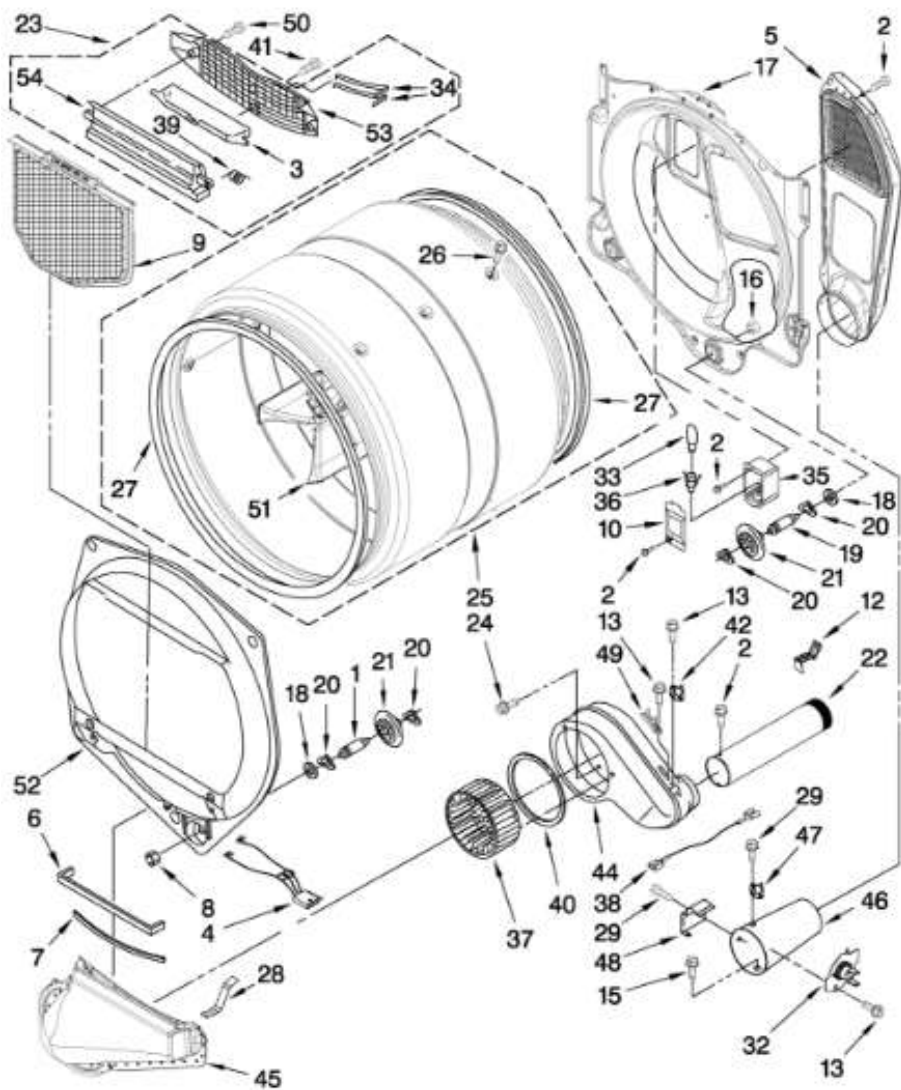

NGD7500VW1

NGD7500VW1

1	WPW10359271	SHAFT,RH THREAD
2	WP488729	SCREW
3	WP8563758	DOOR,LINT SCREEN
4	WP3406653	HARNESS,SENSOR
5	WP3394346	ASSEMBLY,AIR DUCT
6	WP697813	SEAL,OUTLET HOUSING
7	WP697813	SEAL,DRUM FRONT
8	WPW10080210	NUT,HEX
9	W10120998	SCREEN,LINT
10	WP8532165	LENS,DRUM LIGHT
12	8572105	CLIP,EXHAUST
13	8533971	SCREW
15	WP693995	SCREW
16	WPW10080190	NUT,HEX (LEFT HAND THREAD)
17	WPW10080170	BULKHEAD,REAR
18	WPW10080960	WASHER
19	WPW10359272	SHAFT,LH THREAD
20	WPW10512946	WASHER,TRI RING
21	WPW10314173	ROLLER,SUPPORT
22	279936	EXHAUST PIPE
23	W10253352	OUTLET GRILL HOUSING ASSEMBLY (INCLUDES ILLUS. 3,34,39,53,54)
24	WP489463	SCREW
25	W10545924	COMPLETE DRUM ASSEMBLY
26	W10853898	SCREW
27	280114	SEAL,DRUM FRONT
28	WP8066208	CLIP,SPRING
29	WP90767	SCREW
32	WP8573713	CUT-OFF,THERMAL
33	WP22002263	BULB,LIGHT
34	WP3387223	SENSOR,ELECTRODE
35	8578825	BRACKET,DRUM LIGHT
36	W10214261	SOCKET,LIGHT
37	WP697772	WHEEL,BLOWER
38	3401710	JUMPER,TCO HIGH LIMIT
39	WP3394986	SPRING,LINT SCREEN DOOR
40	WP697770	SEAL,PLATE COVER