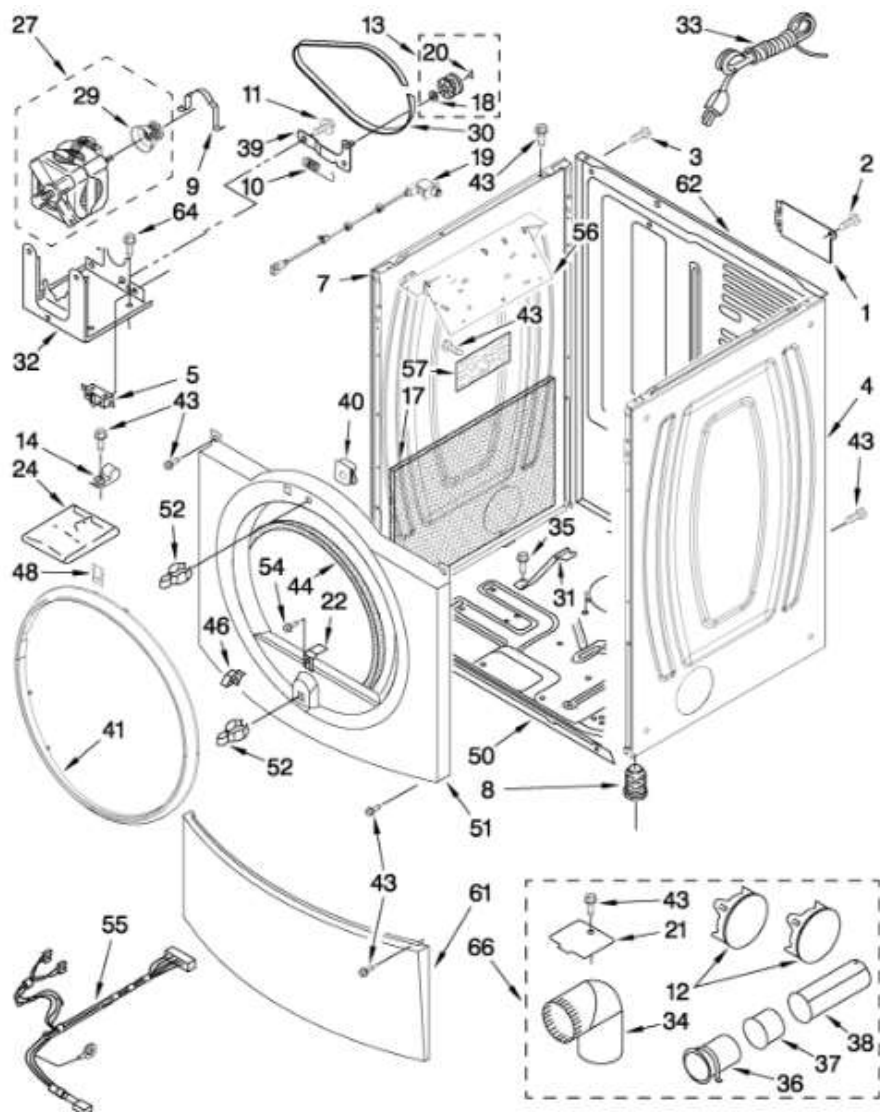

NGD7500VW1

NGD7500VW1

1	8317340	COVER,TERMINAL BLOCK
2	3390814	SCREW
3	8533974	SCREW
4	WPW10468495	PANEL,SIDE (R.H.) (WHITE)
5	WPW10411937	SWITCH,BROKEN BELT
7	WPW10468495	PANEL,SIDE (L.H.) (WHITE)
8	49621	FOOT,OPTIONAL (EXTENDED LENGTH PACKAGE OF 2) (NOT INCLUDED)
8	49621	FOOT,DRYER
9	WPW10121316	CLAMP,MOTOR MOUNT
10	WPW10446781	SPRING,IDLER
11	WP3389420	SCREW
12	49252	PLUG,MULTIVENT (WHITE)
13	279640	ASSEMBLY,PULLEY
14	3978776	BRACKET,GAS PIPE
17	W10123956	PANEL,DAMPENING
18	WPW10121334	WASHER
19	WPW10318609	ASSEMBLY,DOOR SWITCH
20	WPW10512946	WASHER,TRI RING
21	WPW10354249	PLATE,COVER
22	8529053	RAMP,DOOR
24	8541503	ACCESSORY PARTS,KIT,STACK
27	279787	MOTOR ASSEMBLY (60 HZ.)
29	W10837625	PULLEY,MOTOR
30	661570V	BELT,DRIVE
31	8529757	BRACKET,BURNER
32	WPW10242878	BRACKET,MOTOR MOUNTING
33	WP3401402	CORD,POWER
34	49026	ELBOW
35	WP693995	SCREW
36	WP8563747	PIPE,EXHAUST (MEDIUM)
37	8563750	PIPE,EXHAUST (SHORT)
38	WP8563749	PIPE,EXHAUST (LONG)
39	W10837240	BRACKET,IDLER
40	62825	CLIP,S-TYPE
41	WPW10181832	ASSEMBLY,TRIM-RING (INCLUDE,ITEM. 48)