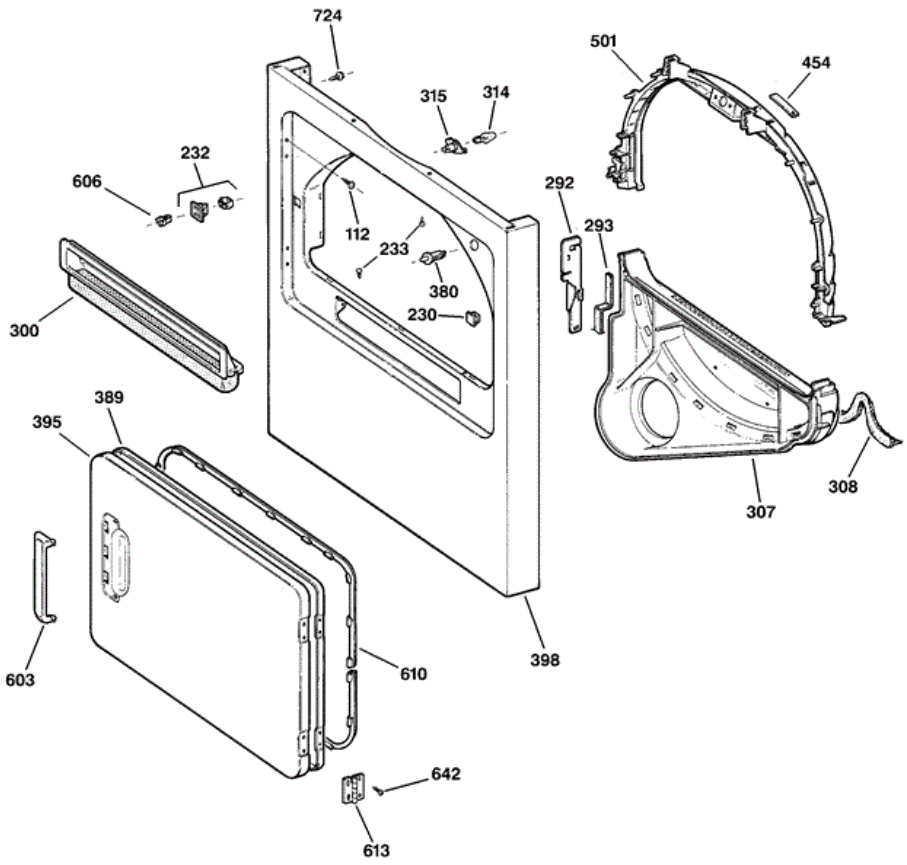

517	WE01X1176	INSULATOR CERAMIC
520	WE01X1177	TERMINAL RECEPTACLE
534	WE02X0153	SCREW
543	WE03X0075	BEARING DRUM
550	WE02X0281	SCR 8-15 HX 3/8 S
630	WE17X0053	MOTOR ASM FORM-J
724	WZ04X0288	SCREW 10-16 X 1/2" HEX

NVLR333EV0WW PUERTA