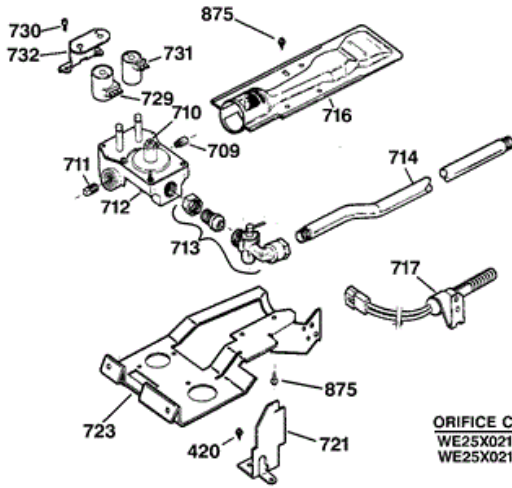

531	WE13X0138	BRACKET THERMOSTAT
532	WE14X0219	DIFFUSER ASM
534	WE02X0153	SCREW
543	WE03X0075	BEARING DRUM
550	WE02X0281	SCR 8-15 HX 3/8 S
552	WE04X0448	DETECTOR ASM
630	WE17X0053	MOTOR ASM FORM-J
724	WZ04X0288	SCREW 10-16 X 1/2" HEX

NVLR333GV0WW PUERTA

ORIFICE CONVERSION KITS
WE25X0218 - NATURAL GAS
WE25X0217 - L.P. GAS