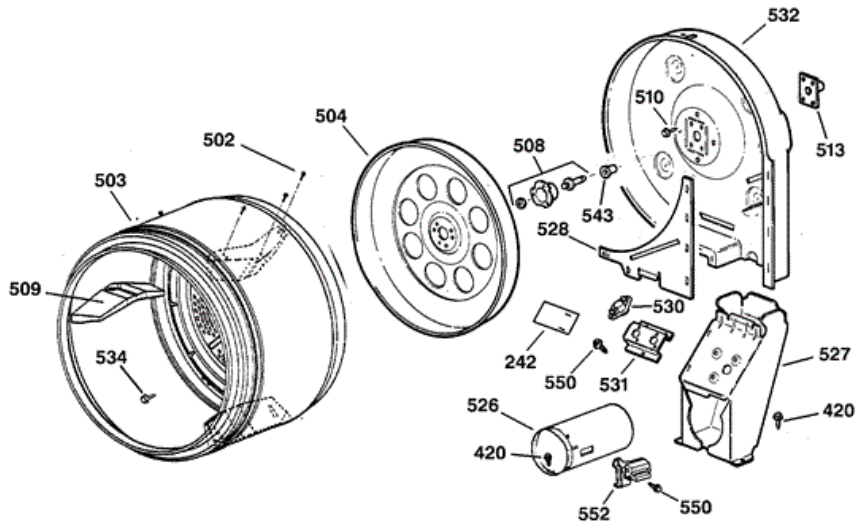

NVLR333GV0WW MOTOR