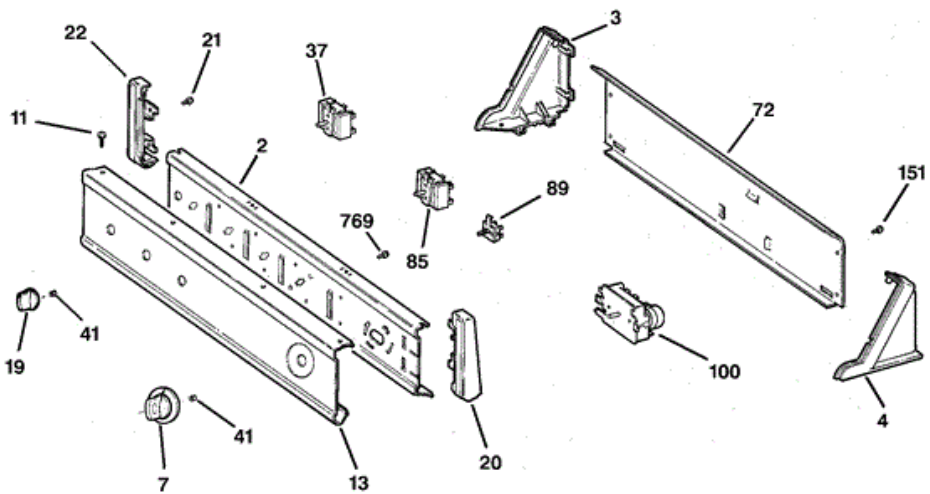

NVLR333GV0WW GABINETE

NVLR333GV0WW GABINETE

66	WE19X1001	COVER BOTTOM
77	WE02X0377	SCR 8-18 AB OVP 1.75 S
227	WE20X0813	RAIL BACK
236	WE02X0355	SCREW LEVELLING 5/16-24
246	WE01X1190	FOOT LEVELING
274	WE04X0819	THERMOSTAT, LOW CONTROL
275	WE04X0818	THERMOSTAT, HIGH CONTROL
390	WE01X1175	PLATE
391	WE20X0817	TOP WH
393	WE20X0816	BASE & WRAPPER ASM WH
400	WE02X0134	CLIP
404	WE01X0425	PLATE
405	WE01X0468	PLATE LEVELING SCREW
413	WE14X0212	PANEL ACCESS
420	WH02X0893	SCR 10-16 HX 3/8 S
456	WE01X0617	PIPE CLAMP
510	WE02X0263	SCREW 10-16X1/2 HXW
556	WH12X0497	HOUSING TERMINAL
557	WE08X0031	CORDSET ASM
559	WH12X0538	HOUSING TERMINAL
724	WZ04X0288	SCREW 10-16 X 1/2" HEX

NVLR333GV0WW TABLERO

NVLR333GV0WW TABLERO

2	WH46X10033	SUPPORT SWITCH
3	WH42X2397	END CAP LH WH
4	WH42X2398	END CAP RH WH
7	WE01X1267	KNOB TIMER WH
11	WH02X1206	SCR 8-18 AB FLT 5/8 SN
13	WE19X10017	SWITCH TRIM ASM
19	WH01X2756	KNOB & CLIP ASM
20	WE19X0984	CAP SUPPORT SWITCH RH
21	WH02X1185	SCR 8-18 B IHW 5/16 S
22	WE19X0983	CAP SUPPORT SWITCH LH
37	WE04X0881	SWITCH ROTARY START
41	WE01X0980	U CLIP
41	WE01X0980	U CLIP
72	WE20X0814	PANEL BACK
100	WE04X0875	TIMER DRYER
151	WH02X1210	SCR 8-18 B IHW 1/2 S N
769	WB01X0500	SCR 8-18 B HXW 1/4 S