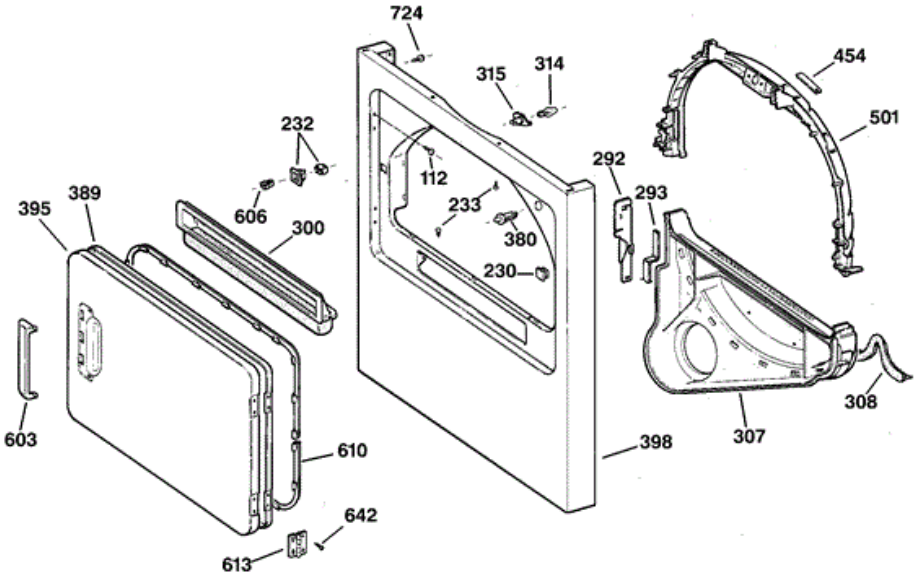

531	WE13X0138	BRACKET THERMOSTAT
532	WE14X0219	DIFFUSER ASM
534	WE02X0153	SCREW
543	WE03X0075	BEARING DRUM
550	WE02X0281	SCR 8-15 HX 3/8 S
552	WE04X0448	DETECTOR ASM
630	WE17X0053	MOTOR ASM FORM-J
724	WZ04X0288	SCREW 10-16 X 1/2" HEX

NVLR333GV0WW PUERTA

ORIFICE CONVERSION KITS
WE25X0218 - NATURAL GAS
WE25X0217 - L.P. GAS