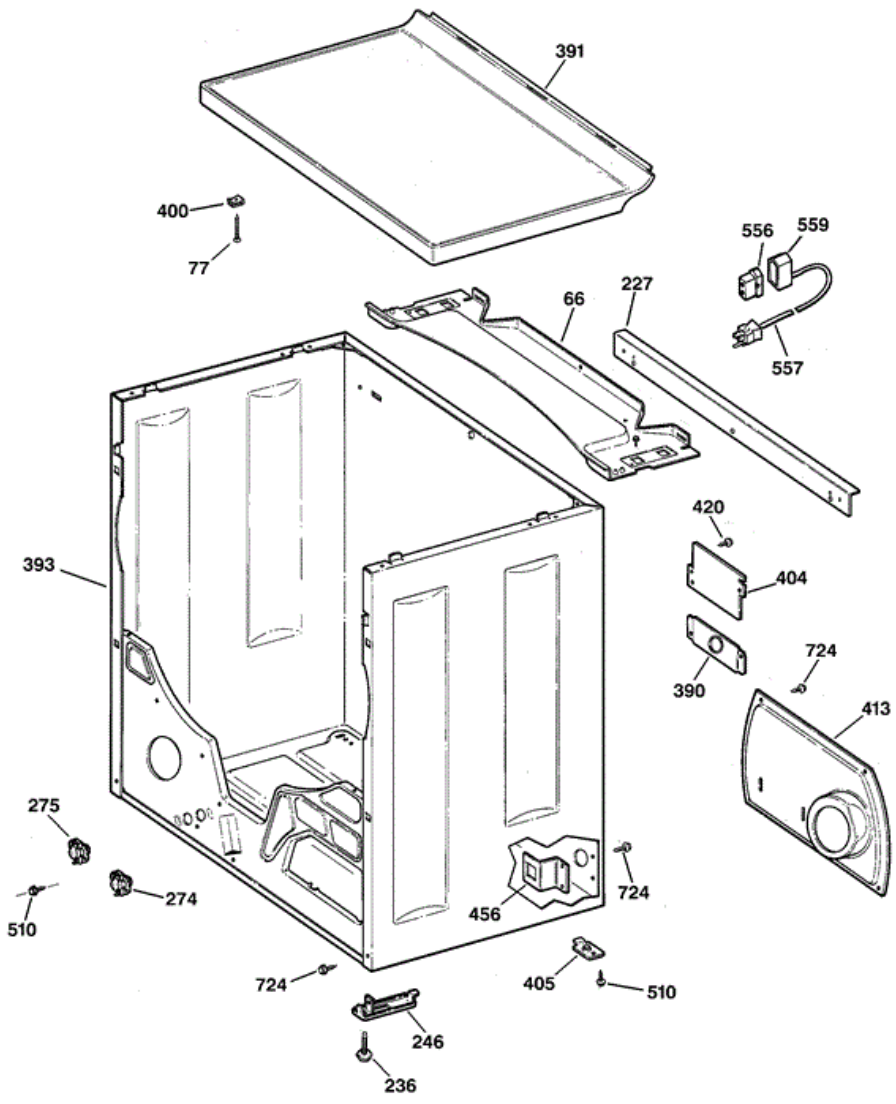

NVLR333GV0WW GABINETE

NVLR333GV0WW GABINETE

66	WE19X1001	COVER BOTTOM
77	WE02X0377	SCR 8-18 AB OVP 1.75 S
227	WE20X0813	RAIL BACK
236	WE02X0355	SCREW LEVELLING 5/16-24
246	WE01X1190	FOOT LEVELING
274	WE04X0819	THERMOSTAT, LOW CONTROL
275	WE04X0818	THERMOSTAT, HIGH CONTROL
390	WE01X1175	PLATE
391	WE20X0817	TOP WH
393	WE20X0816	BASE & WRAPPER ASM WH
400	WE02X0134	CLIP
404	WE01X0425	PLATE
405	WE01X0468	PLATE LEVELING SCREW
413	WE14X0212	PANEL ACCESS
420	WH02X0893	SCR 10-16 HX 3/8 S
456	WE01X0617	PIPE CLAMP
510	WE02X0263	SCREW 10-16X1/2 HXW
556	WH12X0497	HOUSING TERMINAL
557	WE08X0031	CORDSET ASM
559	WH12X0538	HOUSING TERMINAL
724	WZ04X0288	SCREW 10-16 X 1/2" HEX

NVLR333GV0WW TABLERO

NVLR333GV0WW TABLERO

2	WH46X10033	SUPPORT SWITCH
3	WH42X2397	END CAP LH WH
4	WH42X2398	END CAP RH WH
7	WE01X1267	KNOB TIMER WH
11	WH02X1206	SCR 8-18 AB FLT 5/8 SN
13	WE19X10017	SWITCH TRIM ASM
19	WH01X2756	KNOB & CLIP ASM
20	WE19X0984	CAP SUPPORT SWITCH RH
21	WH02X1185	SCR 8-18 B IHW 5/16 S
22	WE19X0983	CAP SUPPORT SWITCH LH
37	WE04X0881	SWITCH ROTARY START
41	WE01X0980	U CLIP
41	WE01X0980	U CLIP
72	WE20X0814	PANEL BACK
100	WE04X0875	TIMER DRYER
151	WH02X1210	SCR 8-18 B IHW 1/2 S N
769	WB01X0500	SCR 8-18 B HXW 1/4 S