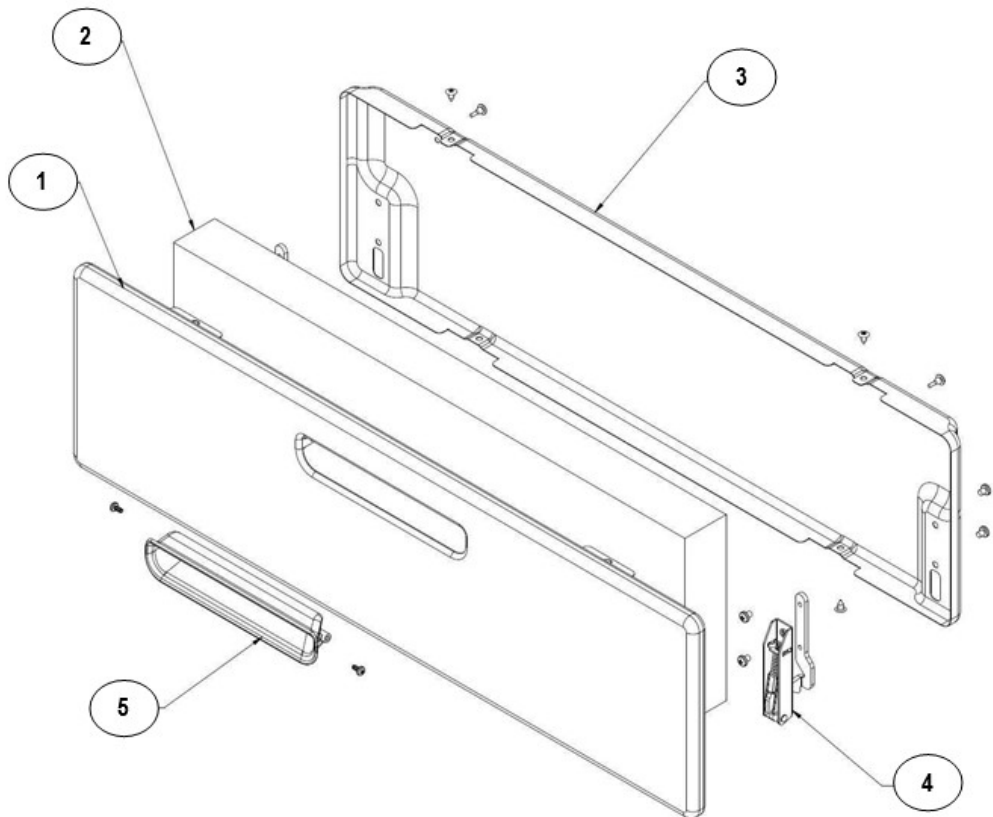

Estufa Whirlpool NWF5170D00

Estufa Whirlpool NWF5170D00

No.Illus.	DESCRIPCIÓN	No. de Parte
1	OUTER BROILER DOOR - UNIVERSAL	W10567141
2	INSULATION - BROILER DOOR 30"	W10075717
3	30" INNER BROILER DOOR	W10446851
4	BROILER DOOR HINGE	W10444702
5	HANDLE - BROILER DOOR	W10495568
**	BROILER DOOR ASM - UNIVERSAL STEEL	W10493744

KIT DE CONVERSION GAS NATURAL:	W10513462	
Componentes a solicitar:	W10132109 (4)	ORIFICE STD BURNER
	W10118331 (2)	ORIFICE SUPER BURNER
	W10539375 (1)	ORIFICE OVEN BURNER
	W10452674 (2)	VALVE FOR SUPER BURNER
	W10452677 (1)	THERMOCONTROL