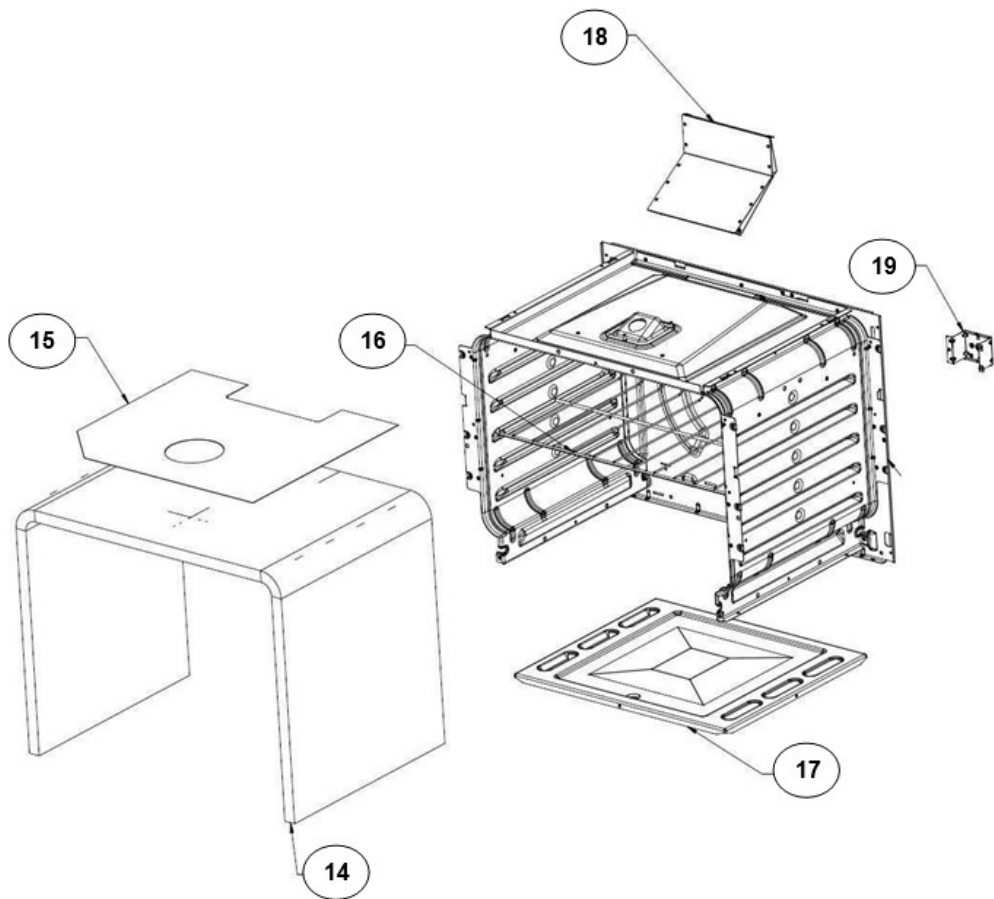

Estufa Whirlpool NWF5170D01

Estufa Whirlpool NWF5170D01

No. Ilus.	DESCRIPCIÓN	No. de Parte
1	COOKTOP	W10491394
2	FRONT PANEL EXTENTION U STEEL	W10566801
3	FRONT CLIP COOKTOP	W10620563
4	SINGLE KNOB GRAY	W10387486
5	STD BURNER	W10354371
6	STD BURNER	W10354292
7	SUPER BURNER	W10356319
8	SUPER BURNER CAP	W10354293
9	GRATE CENTRAL SLIM - CAST IRON	W10469928
10	GRATE LATERAL SLIM - CAST IRON	W10469929
11	GRIDDLE STAMPED	W10387432
12	BRACKET MANIFOLD TUBE	W10381587
13	BACKGUARD UNIVERSAL STEEL	W10567131
	TORNILLO CUBIERTA QUEMADOR	W10146346

Estufa Whirlpool NWF5170D01

No. Ilus.	DESCRIPCIÓN	No. de Parte
1	FRONT FRAME	W10448073
2	SIDE PANEL - MIDNIGHT GRAY	W10354874
3	BROIL BACK COVER	W10515063
4	C - BRACKET	W10358263
5	CORNER BRACKET RH	W10364813
6	CORNER BRACKET LH	W10446940
7	FRONT BRACKET OVEN BURNER	W10616130
8	COUNTER SUPPORT	W10327222
9	OVEN DOOR SEAL	W10759584
10	BASE CORNER FRONT	W10718549
11	BASE RAIL	W10446524
12	CROSS SUPPORT - 30"	W10327223
13	FRONT VERTICAL PILLAR F/S	W10354862
14	OVEN INSULATION WRAPPER 30"	W10364807
15	ALUMINUM FOIL ULTRA	W10561030
16	OVEN RACK	W10550642
17	OVEN BOTTOM 30"	W10764694
18	FLUE BOX ASM	W10742507
19	BRACKET OVEN BURNER	W10381594

Distribuidor Autorizado

SurteRápido.com

Venta de Refacciones
Electrodomesticas

Estufa Whirlpool NWF5170D01

Estufa Whirlpool NWF5170D01

No. Ilus.	DESCRIPCIÓN	No. de Parte
1	MANIFOLD TUBE	W10381640
2	VALVE SURF ZAMAK TUB.STD	W10452660
3	VALVE SURF ZAMAK TUB.SUP	W10452673
4	VALVE THERMOC. 5 POS.	W10452676
5	FRONT TUBING ASM - SUP	W10494190
6	FRONT TUBING ASM - STD	W10494191
7	REAR TUBING ASM - STD	W10494192
8	REAR TUBING ASM - SUP	W10556806
9	BRACKET - SURFACE BURNER	W10354300
10	NUT BRACKET TUBING	98017323
11	OVEN BURNER	W10646982
12	OVEN TUBING - UPPER THERMOCONTRL	W10647686
13	TUBING ASSY BOTTOM - OVEN	W10381596
14	SADDLE CONNECTION	W10075697
**	MANIFOLD TUBE ASSY	W10381628