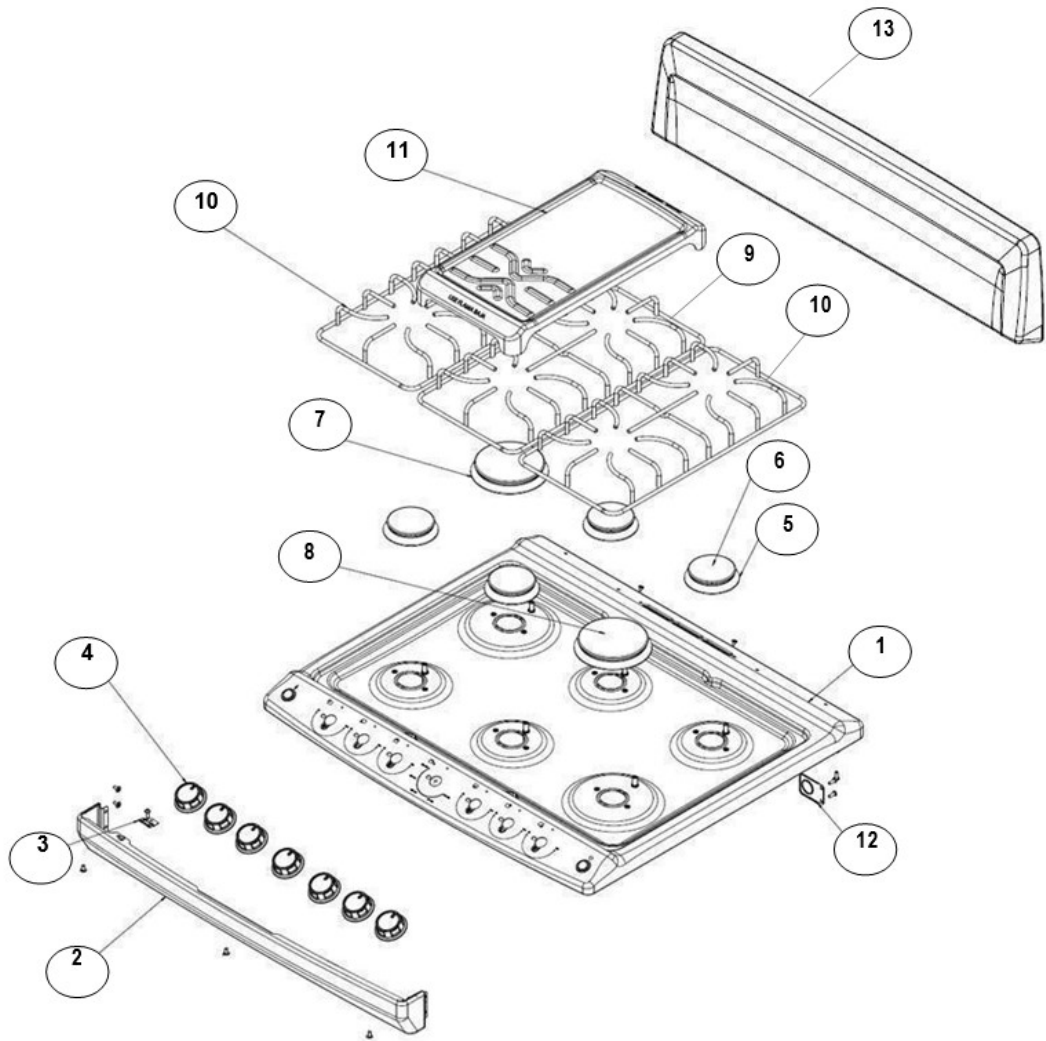

Estufa Whirlpool NWF5170D01

Estufa Whirlpool NWF5170D01

No. Ilus.	DESCRIPCIÓN	No. de Parte
1	COOKTOP	W10491394
2	FRONT PANEL EXTENTION U STEEL	W10566801
3	FRONT CLIP COOKTOP	W10620563
4	SINGLE KNOB GRAY	W10387486
5	STD BURNER	W10354371
6	STD BURNER	W10354292
7	SUPER BURNER	W10356319
8	SUPER BURNER CAP	W10354293
9	GRATE CENTRAL SLIM - CAST IRON	W10469928
10	GRATE LATERAL SLIM - CAST IRON	W10469929
11	GRIDDLE STAMPED	W10387432
12	BRACKET MANIFOLD TUBE	W10381587
13	BACKGUARD UNIVERSAL STEEL	W10567131
	TORNILLO CUBIERTA QUEMADOR	W10146346

Estufa Whirlpool NWF5170D01

No. Ilus.	DESCRIPCIÓN	No. de Parte
1	FRONT FRAME	W10448073
2	SIDE PANEL - MIDNIGHT GRAY	W10354874
3	BROIL BACK COVER	W10515063
4	C - BRACKET	W10358263
5	CORNER BRACKET RH	W10364813
6	CORNER BRACKET LH	W10446940
7	FRONT BRACKET OVEN BURNER	W10616130
8	COUNTER SUPPORT	W10327222
9	OVEN DOOR SEAL	W10759584
10	BASE CORNER FRONT	W10718549
11	BASE RAIL	W10446524
12	CROSS SUPPORT - 30"	W10327223
13	FRONT VERTICAL PILLAR F/S	W10354862
14	OVEN INSULATION WRAPPER 30"	W10364807
15	ALUMINUM FOIL ULTRA	W10561030
16	OVEN RACK	W10550642
17	OVEN BOTTOM 30"	W10764694
18	FLUE BOX ASM	W10742507
19	BRACKET OVEN BURNER	W10381594

Distribuidor Autorizado

SurteRápido.com

Venta de Refacciones
Electrodomesticas

Estufa Whirlpool NWF5170D01

Estufa Whirlpool NWF5170D01

No. Ilus.	DESCRIPCIÓN	No. de Parte
1	MANIFOLD TUBE	W10381640
2	VALVE SURF ZAMAK TUB.STD	W10452660
3	VALVE SURF ZAMAK TUB.SUP	W10452673
4	VALVE THERMOC. 5 POS.	W10452676
5	FRONT TUBING ASM - SUP	W10494190
6	FRONT TUBING ASM - STD	W10494191
7	REAR TUBING ASM - STD	W10494192
8	REAR TUBING ASM - SUP	W10556806
9	BRACKET - SURFACE BURNER	W10354300
10	NUT BRACKET TUBING	98017323
11	OVEN BURNER	W10646982
12	OVEN TUBING - UPPER THERMOCONTRL	W10647686
13	TUBING ASSY BOTTOM - OVEN	W10381596
14	SADDLE CONNECTION	W10075697
**	MANIFOLD TUBE ASSY	W10381628