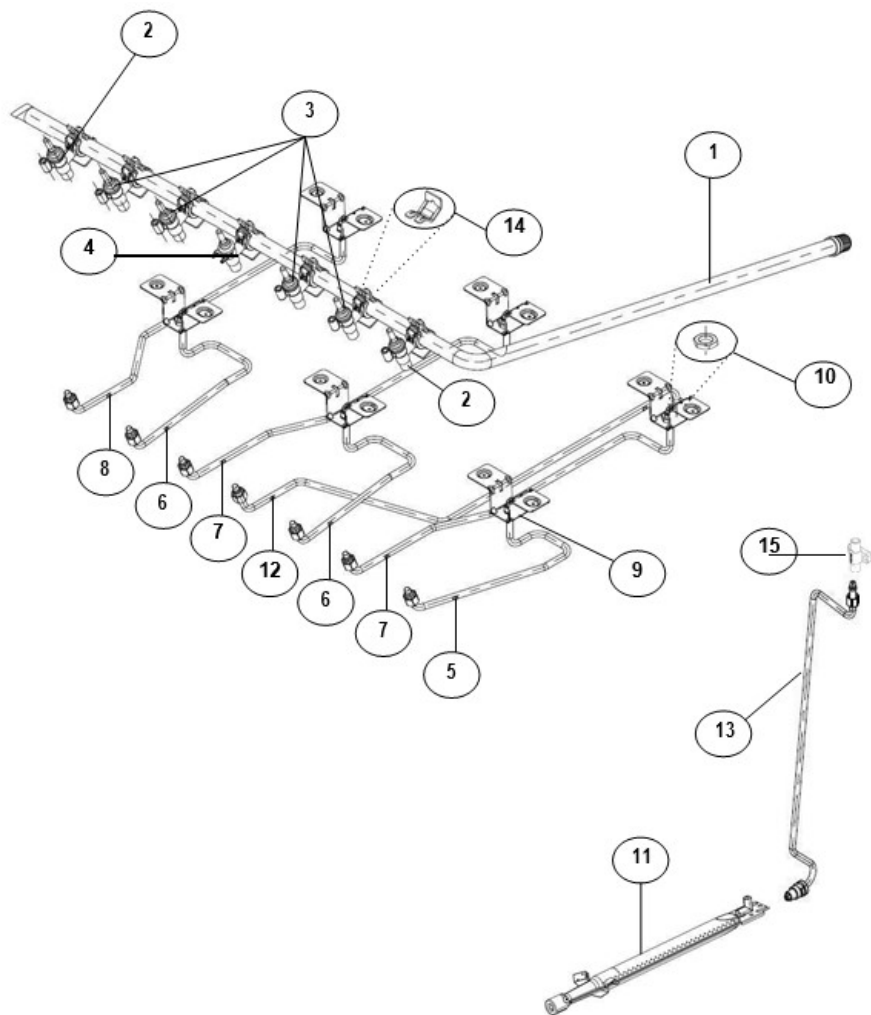

Distribuidor Autorizado

SurteRápido.com

Venta de Refacciones
Electrodomesticas

Estufa Whirlpool NWF5950S00

Distribuidor Autorizado

SurteRápido.com

Venta de Refacciones
Electrodomesticas

Estufa Whirlpool NWF5950S00

No. Ilus.	DESCRIPCIÓN	No. de Parte
1	MANIFOLD TUBE	W10381640
2	VALVE SURF ZAMAK TUB.SUP	W10452660
3	VALVE SURF ZAMAK TUB.STD	W10452673
4	VALVE THERMOC. 5 POS.	W10452676
5	FRONT TUBING ASM - SUP	W10381607
6	FRONT TUBING ASM - STD	W10381608
7	REAR TUBING ASM - STD	W10381610
8	REAR TUBING ASM - SUP	W10387480
9	BRACKET - SURFACE BURNER	W10354300
10	NUT BRACKET TUBING	98017323
11	OVEN BURNER	W10477593
12	OVEN TUBING THERMOCONTROL	W10387482
13	TUBING ASSY BOTTOM - OVEN	W10381596
14	SADDLE CONNECTION	W10075697
15	OVEN TUBING CONNECTOR	W10387478
**	MANIFOLD TUBE ASSY	W10381628