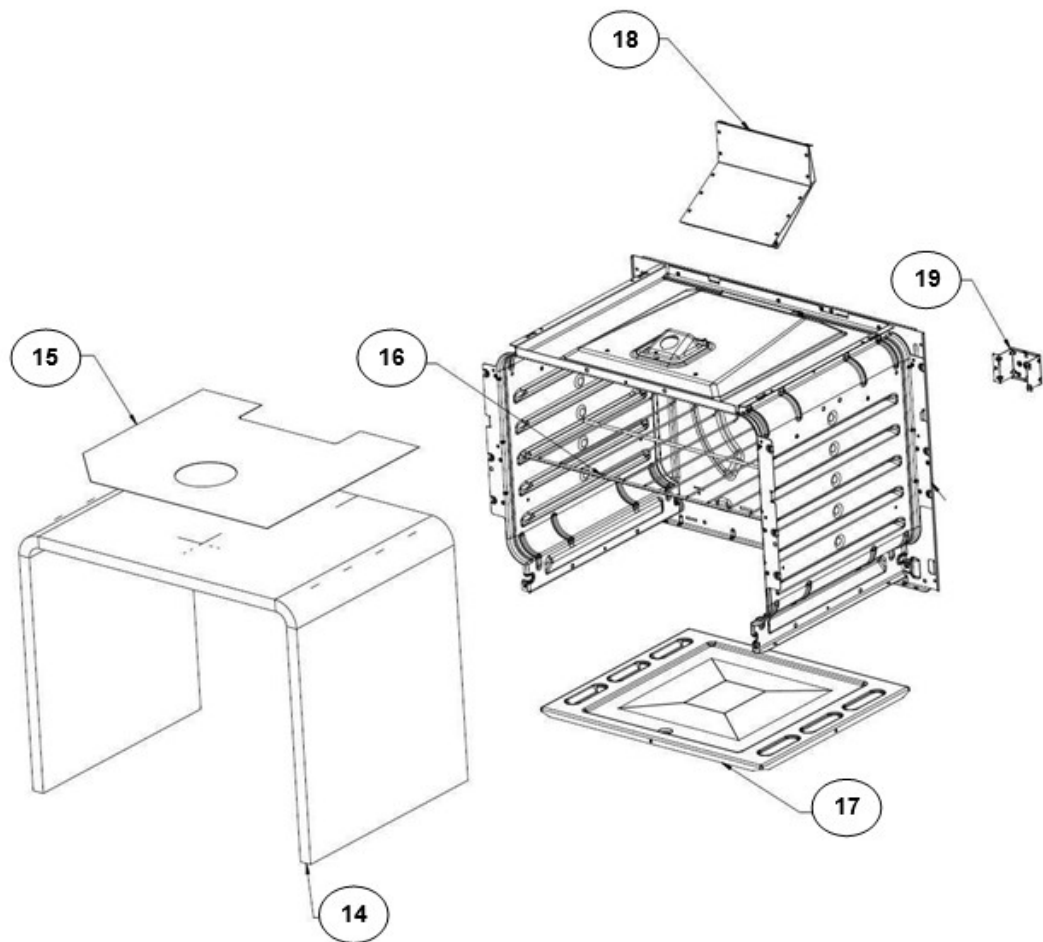

Distribuidor Autorizado

SurteRápido.com

Venta de Refacciones
Electrodomesticas

Estufa Whirlpool NWF5950S00

No. Ilus.	DESCRIPCIÓN	No. de Parte
1	FRONT FRAME	W10448073
2	SIDE PANEL - MIDNIGHT GREY	W10354874
3	BROIL BACK COVER	W10515063
4	C - BRACKET	W10358263
5	CORNER BRACKET RH	W10364813
6	CORNER BRACKET LF	W10446940
7	FRONT BRACKET OVEN BURNER	W10387513
8	COUNTER SUPPORT	W10327222
9	OVEN DOOR SEAL	W10387044
10	BASE CORNER FRONT	W10596641
11	BASE RAIL	W10446524
12	CROSS SUPPORT - 30"	W10327223
13	FRONT VERTICAL PILLAR F/S	W10354862
14	OVEN INSULATION WRAPPER 30"	W10364807
15	ALUMINUM FOIL ULTRA	W10446939
16	OVEN RACK	W10550642
17	OVEN BOTTOM 30"	W10448075
18	FLUE BOX ASM	W10386485
19	BRACKET OVEN BURNER	W10381594