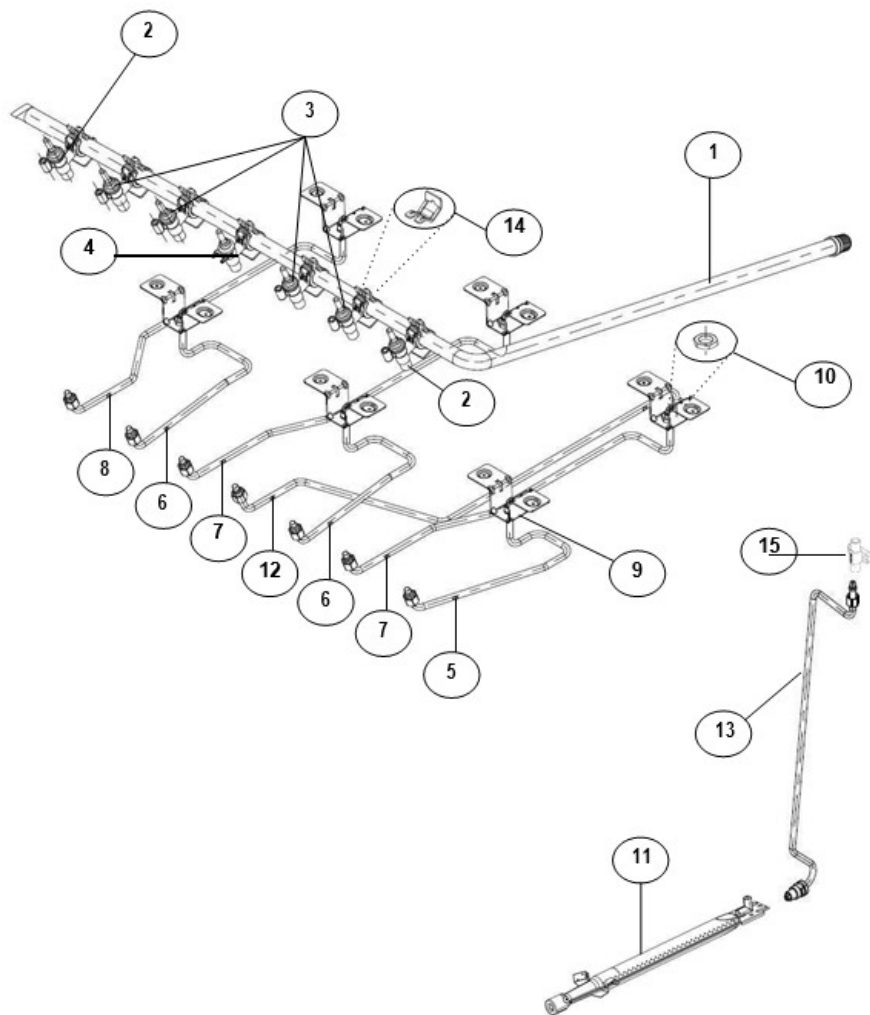

Distribuidor Autorizado

SurteRápido.com

Venta de Refacciones
Electrodomesticas

Estufa Whirlpool NWF5950S01

No. Ilus.	DESCRIPCIÓN	No. de Parte
1	FRONT FRAME	W10448073
2	SIDE PANEL - MIDNIGHT GREY	W10354874
3	BROIL BACK COVER	W10515063
4	C - BRACKET	W10358263
5	CORNER BRACKET RH	W10364813
6	CORNER BRACKET LF	W10446940
7	FRONT BRACKET OVEN BURNER	W10475852
8	COUNTER SUPPORT	W10327222
9	OVEN DOOR SEAL	W10759584
10	BASE CORNER FRONT	W10596641
11	BASE RAIL	W10446524
12	CROSS SUPPORT - 30"	W10327223
13	FRONT VERTICAL PILLAR F/S	W10354862
14	OVEN INSULATION WRAPPER 30"	W10364807
15	ALUMINUM FOIL ULTRA	W10446939
16	OVEN RACK	W10550642
17	OVEN BOTTOM 30"	W10764694
18	FLUE BOX ASM	W10742507
19	BRACKET OVEN BURNER	W10381594

Distribuidor Autorizado

SurteRápido.com

Venta de Refacciones
Electrodomesticas

Estufa Whirlpool NWF5950S01