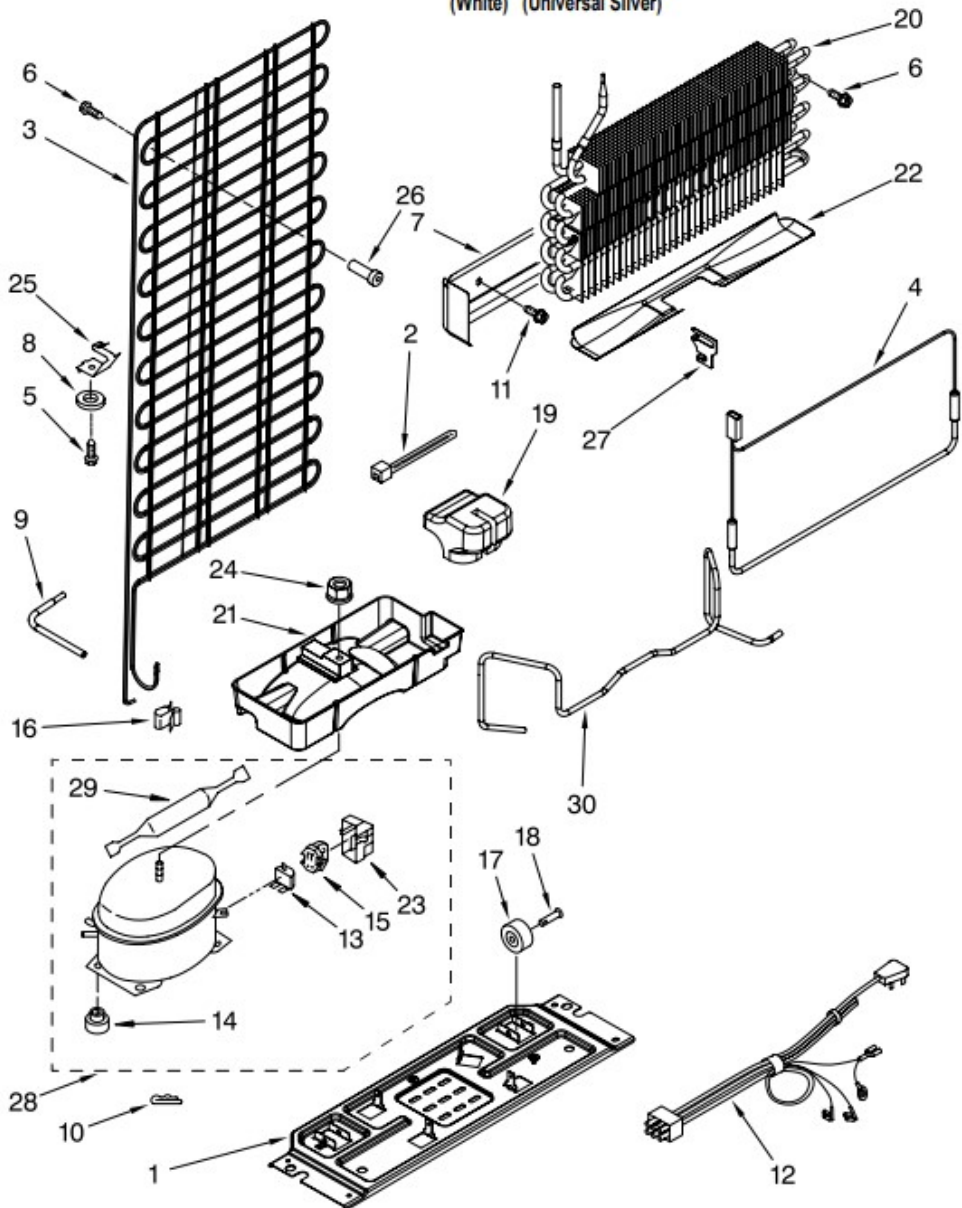

Distribuidor Autorizado

SurteRápido.com

Venta de Refacciones
Electrodomesticas

Refrigerador Whirlpool NWT2002D

UNIT PARTS

For Models: NWT2002Q00, NWT2002D00
(White) (Universal Silver)