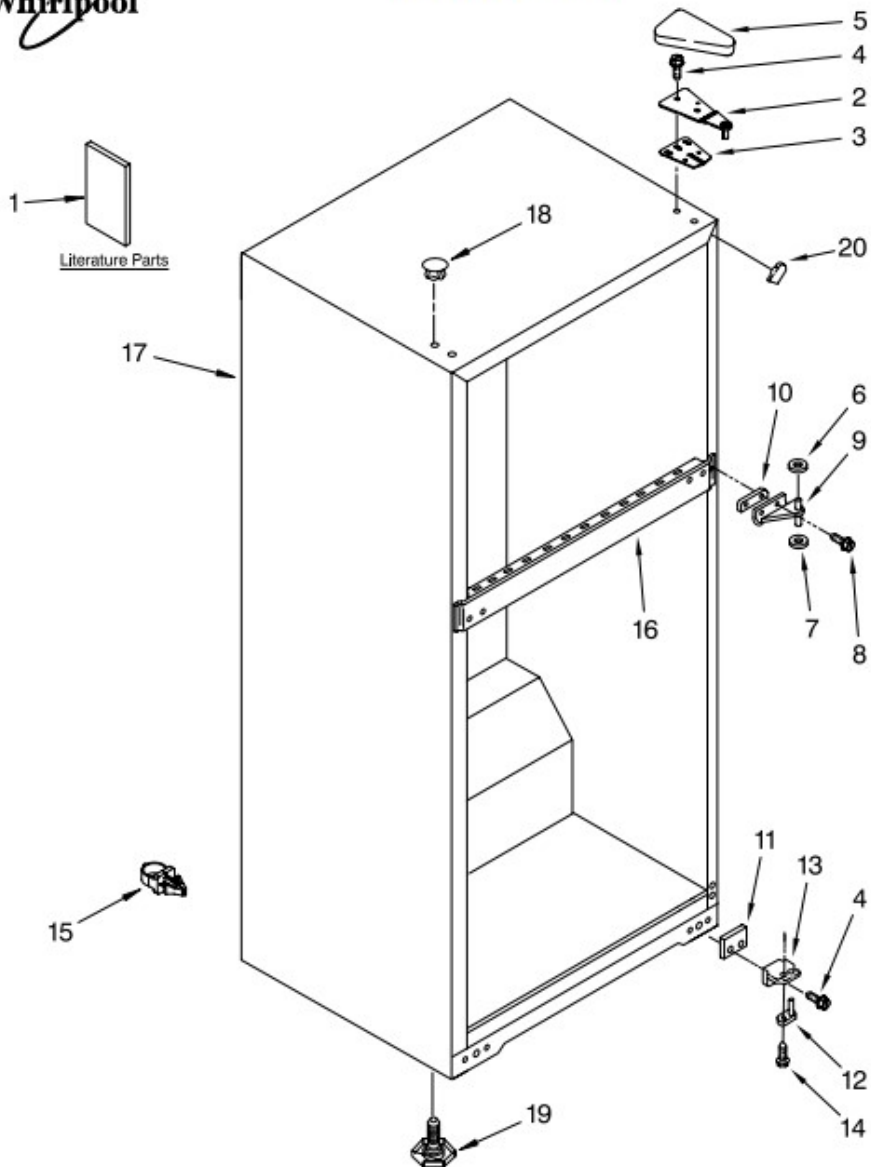

CABINET PARTS

For Models: NWT2002Q00, NWT2002D00
(White) (Universal Silver)

REFRIGERATOR