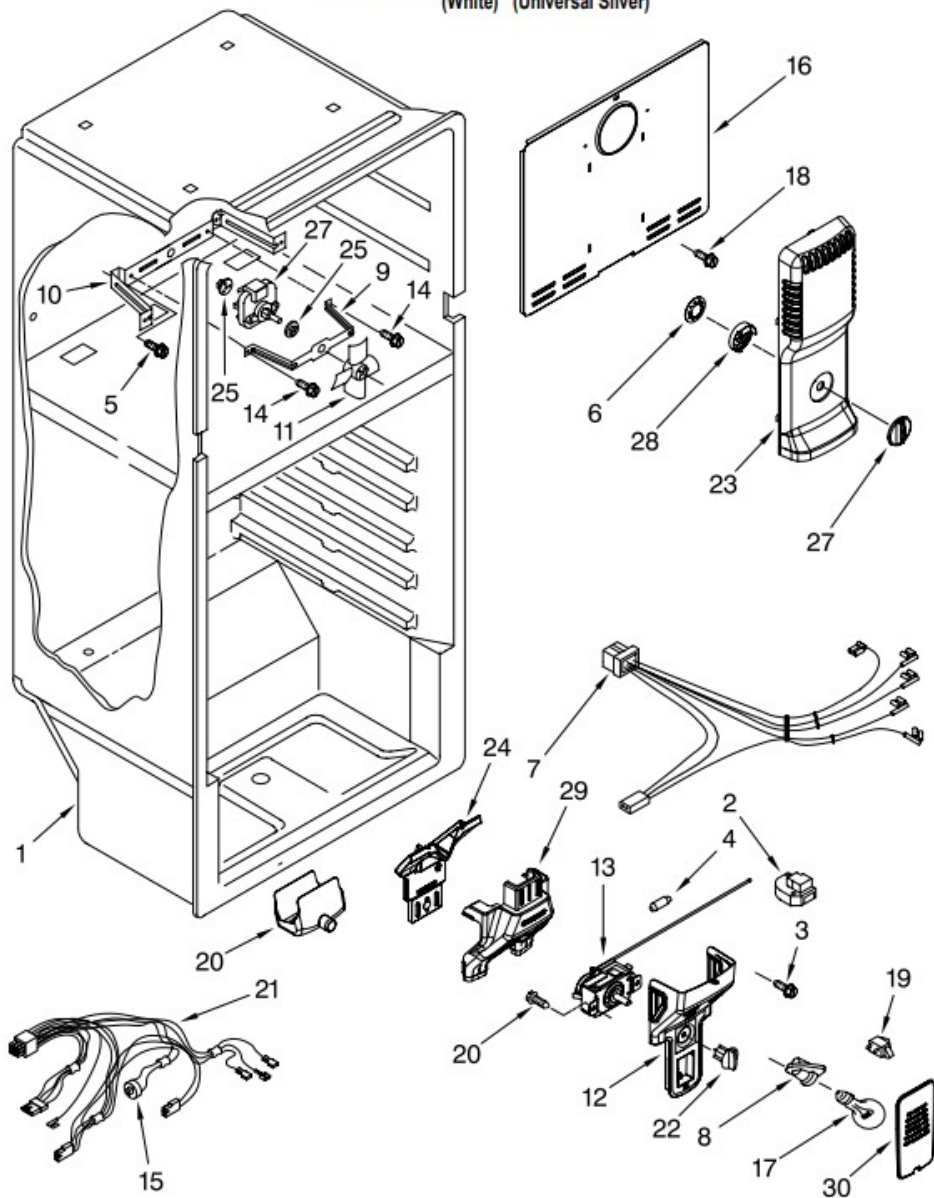

1		Literature Parts W10201293 Use & Care Guide
---	--	--

Following May Be Purchased

DO-IT-YOURSELF REPAIR MANUALS

	677969	Do-It-Yourself Manual, Ref./ Fzr.
2	2211109	Hinge, Top
3	2221885	Shim, Hinge Top
4	489497	Screw
5		Cover, Hinge
	842010	White
	2326062	Universal Silver
6	487576	Washer
7	487802	Washer
8	3400112	Screw
9	2211114	Hinge, Center
10	2166043	Shim, Hinge Center
11	2211299	Shim, Hinge Bottom
12	2211158	Hinge-Pin, Bottom
13	2211159	Hinge-Butt, Bottom
14	3428970	Screw
15	2219077	Clip, Harness
16		Rail Center (Not Serviced)
17		Cabinet (Not Serviced)
18		Hole Plug (4)
	2201012	White
	2326060	Universal Silver
19	937220	Leg, Leveler
20		Filler, Corner
	2191595	White
	2326063	Universal Silver

LINER PARTS

For Models: NWT2002Q00, NWT2002D00
 (White) (Universal Silver)

Refrigerador Whirlpool NWT2002D

LINER PARTS

For Models: NWT2002Q00, NWT2002D0C
(White) (Universal Silver)

Illus. No.	Part No.	DESCRIPTION
1		Liner (Not A Serviceable Part)
2	2188372	Defrost Timer
3	488693	Screw
4	2200831	Weight, Thermal
5	489442	Screw
6	2211239	Nut-Push, Damper
7	W10231877	Wire Assembly, Control Box
8	2263413	Socket, Light
9	W10180172	Fan Support Bracket
10	2197405	Fan Mounting Bracket
11	2200509	Fan Blade
12	W10191306	Control Box
13	W10191321	Thermostat
14	489399	Screw
15	2266067	Defrost, Bi-Metal
16	2263365	Cover, Evaporator
17	R-31244	Light Bulb
18	489478	Screw
19	1118894	Rocker Arm Switch
20	2211236	Drain Cup
21	W10164677	Wiring, Freezer (Includes Illus. 34)
22	2211234	Control Knob
23	W10194618	Air Tower
24	W10238902	Air Diffuser, Rear
25	2264462	Grommet, Motor
26	W10234465	Evaporator Fan Motor
27	2211237	Knob, Freezer Control
28	2211238	Damper, Freezer Control
29	2211026	Air Diffuser (Front)
30	2211074	Cover, Light