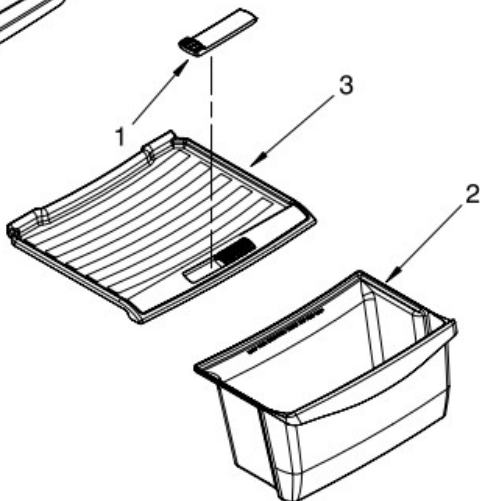

Illus. No.	Part No.	DESCRIPTION
Following Parts Not Illustrated and Optional Parts Not Included		
	978025	Valve, Access (1/4")
	978026	Valve, Access (5/16")
	978027	Valve, Access (3/8")
	978028	Valve, Access (1/2")
	978029	Valve, Access (5/8")
	978030	Valve, Access (3/4")
	876764	Valve, Access (3/16")

REFRIGERANT CHARGE

3.00 Ozs.
(R134A)

SHELF PARTS

For Models: NWT2002Q00, NWT2002D00
 (White) (Universal Silver)

FREEZER

REFRIGERATOR

Illus. No.	Part No.	DESCRIPTION
1	2211185	Control, Humidity
2	W10166209	Crisper Pan
3	2222268	Cover, Crisper
4	2256540	Shelf, Wire
5	W10160635	Shelf Assy.(Glass)