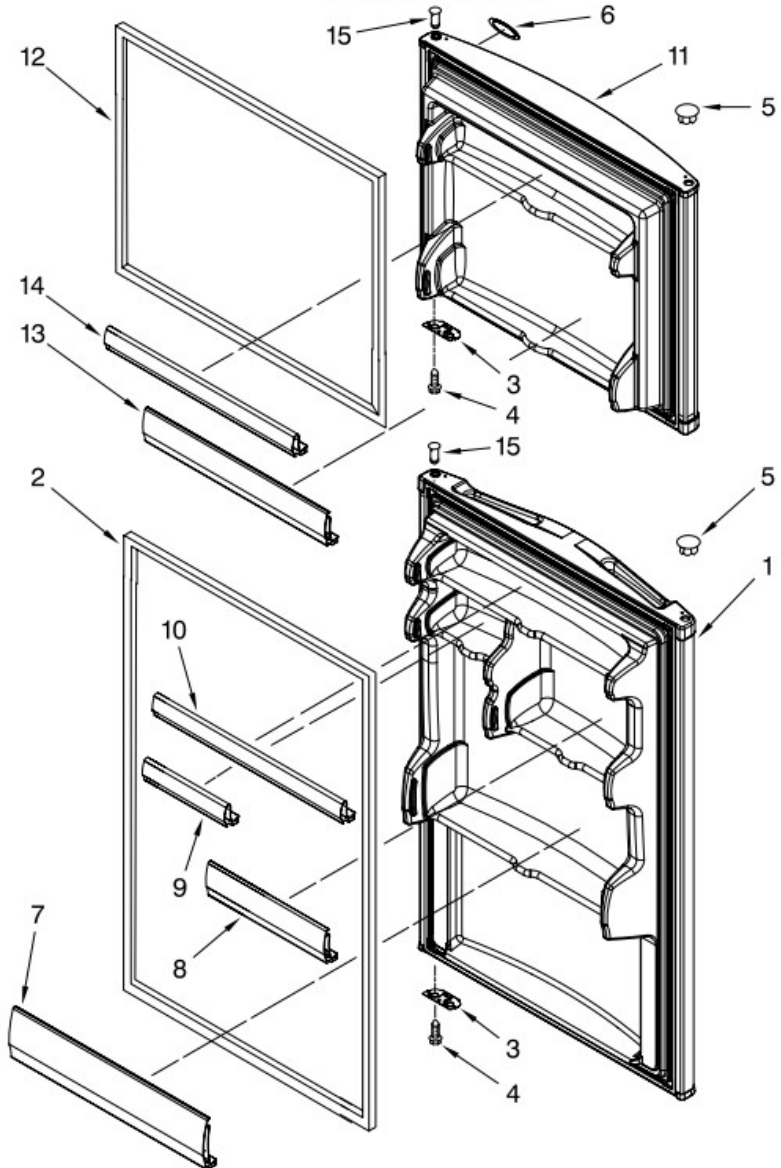

1		Literature Parts W10201293 Use & Care Guide
---	--	--

Following May Be Purchased

DO-IT-YOURSELF REPAIR MANUALS

	677969	Do-It-Yourself Manual, Ref./ Fzr.
2	2211109	Hinge, Top
3	2221885	Shim, Hinge Top
4	489497	Screw
5		Cover, Hinge
	842010	White
	2326062	Universal Silver
6	487576	Washer
7	487802	Washer
8	3400112	Screw
9	2211114	Hinge, Center
10	2166043	Shim, Hinge Center
11	2211299	Shim, Hinge Bottom
12	2211158	Hinge-Pin, Bottom
13	2211159	Hinge-Butt, Bottom
14	3428970	Screw
15	2219077	Clip, Harness
16		Rail Center (Not Serviced)
17		Cabinet (Not Serviced)
18		Hole Plug (4)
	2201012	White
	2326060	Universal Silver
19	937220	Leg, Leveler
20		Filler, Corner
	2191595	White
	2326063	Universal Silver

DOOR PARTS

For Models: NWT2002Q00, NWT2002D00
 (White) (Universal Silver)

Refrigerador Whirlpool NWT2002D

DOOR PARTS

For Models: NWT2002Q00, NWT2002D00
(White) (Universal Silver)

Illus. No.	Part No.	DESCRIPTION
1		Refrigerator Door (Includes Illus. 2,3,4 5 & 15)
	W10163947	White
	W10185711	Universal Silver
2	W10190028	Gasket, Door (RC)
3	2211124	Bracket, Door Stop
4	488921	Screw
5		Hole Plug (4)
	2211250W	White
	2211250D	Universal Silver
6	2262180	Nameplate
7	W10202677	Trim, Door Shelf (Bottom)
8	W10202682	Trim, Door Shelf (Middle-Right)
9	W10202685	Trim, Door Shelf (Middle-Left)
10	W10202687	Trim, Door Shelf (Top)
11		Freezer Door (Includes Illus. 3,4,5 12 & 15)
	W10163948	White
	W10185719	Universal Silver
12	W10190030	Gasket, Door (FC)
13	W10202688	Trim, Door Shelf (Bottom)
14	W10202692	Trim, Door Shelf (Top)
15	2210973	Thimble