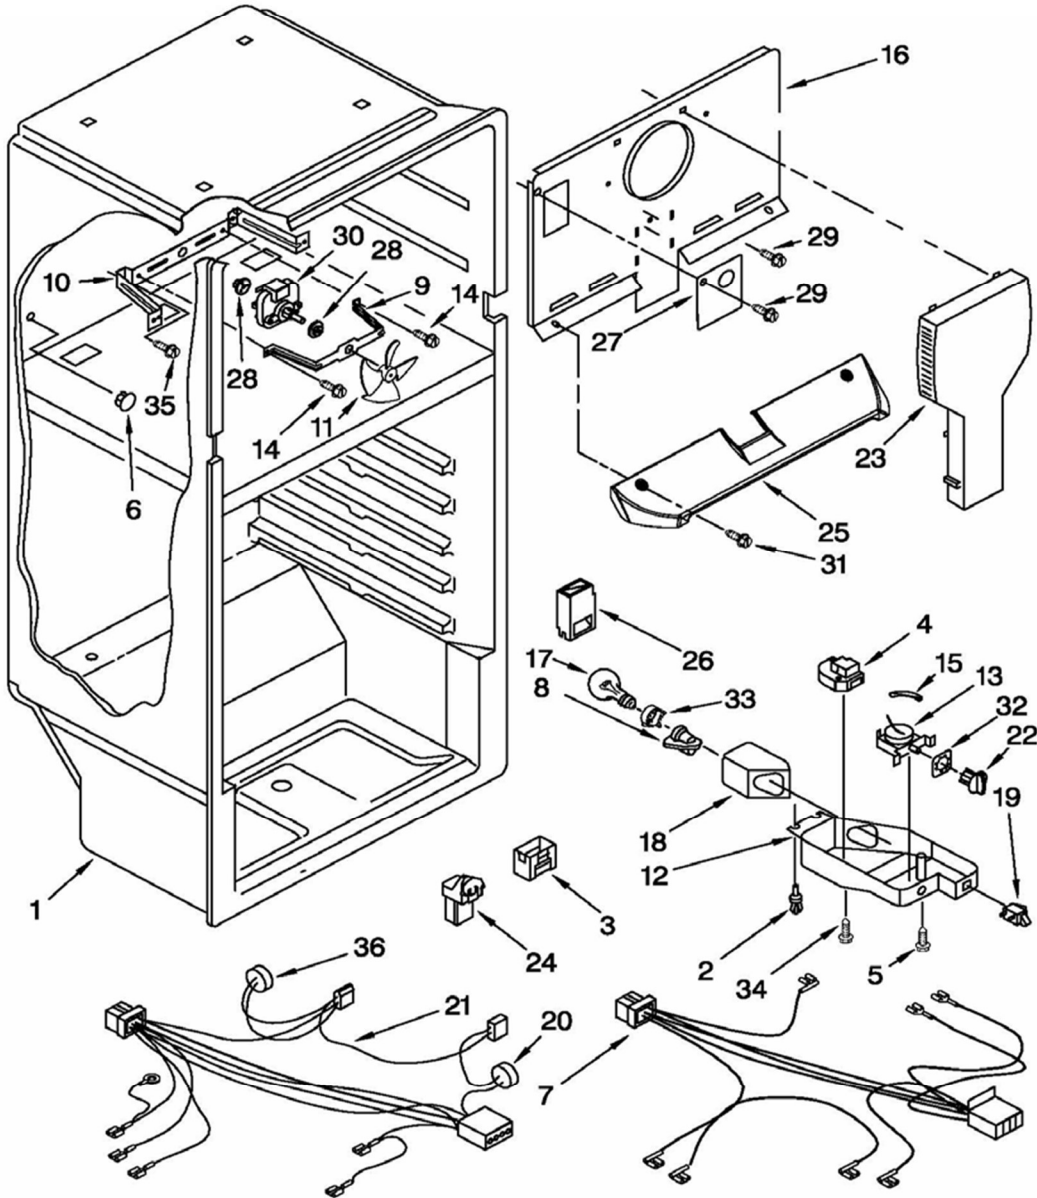

Distribuidor Autorizado

SurteRápido.com

Venta de Refacciones
Electrodomesticas

REFRIGERADOR NWT8501Q01

LINER PARTS

Distribuidor Autorizado

SurteRápido.com

Venta de Refacciones
Electrodomesticas

REFRIGERADOR NWT8501Q01

Liner Parts

Item	Part Number	Part Description
2	939962	Rivet
3	2183061	Cover, Air Diffuser
4	2188379	Timer, Defrost
5	489174	Screw
6	941839	Hole Plug
7	2265929	Wire Assembly Control Box
8	2162085	Socket, Light
9	W10180172	Fan Support Bracket
10	2197405	Fan Mounting Bracket
11	2169141	Fan Blade
12	2215326	Control Box
13	2325701	Thermostat
14	489399	Screw
15	1118680	Thermostat Tube Barrier
16	2264669	Cover, Evaporator
17	851682	Light Bulb
18	9791702	Light Shield
19	1118894	Rocker Arm Switch
20	4387500	Defrost, BI-Metal
21	2266642	Wiring, Freezer
22	2202885	Control Knob
23	9790408	Air Tower
24	2197052	Hood And Foil Assembly
25	2261978	Cover, Air Return
26	2221992	Air Diffuser
27	2217784	Cover, Hole
28	2264462	Grommet, Motor
29	489478	Screw
30	2201215	Evaporator Fan Motor
31	2262178	Screw
32	W10169510	RETAINER
33	2175210	Shroud
34	488693	Screw
35	2256637	Screw
36	2183073	Defrost, BI-Metal