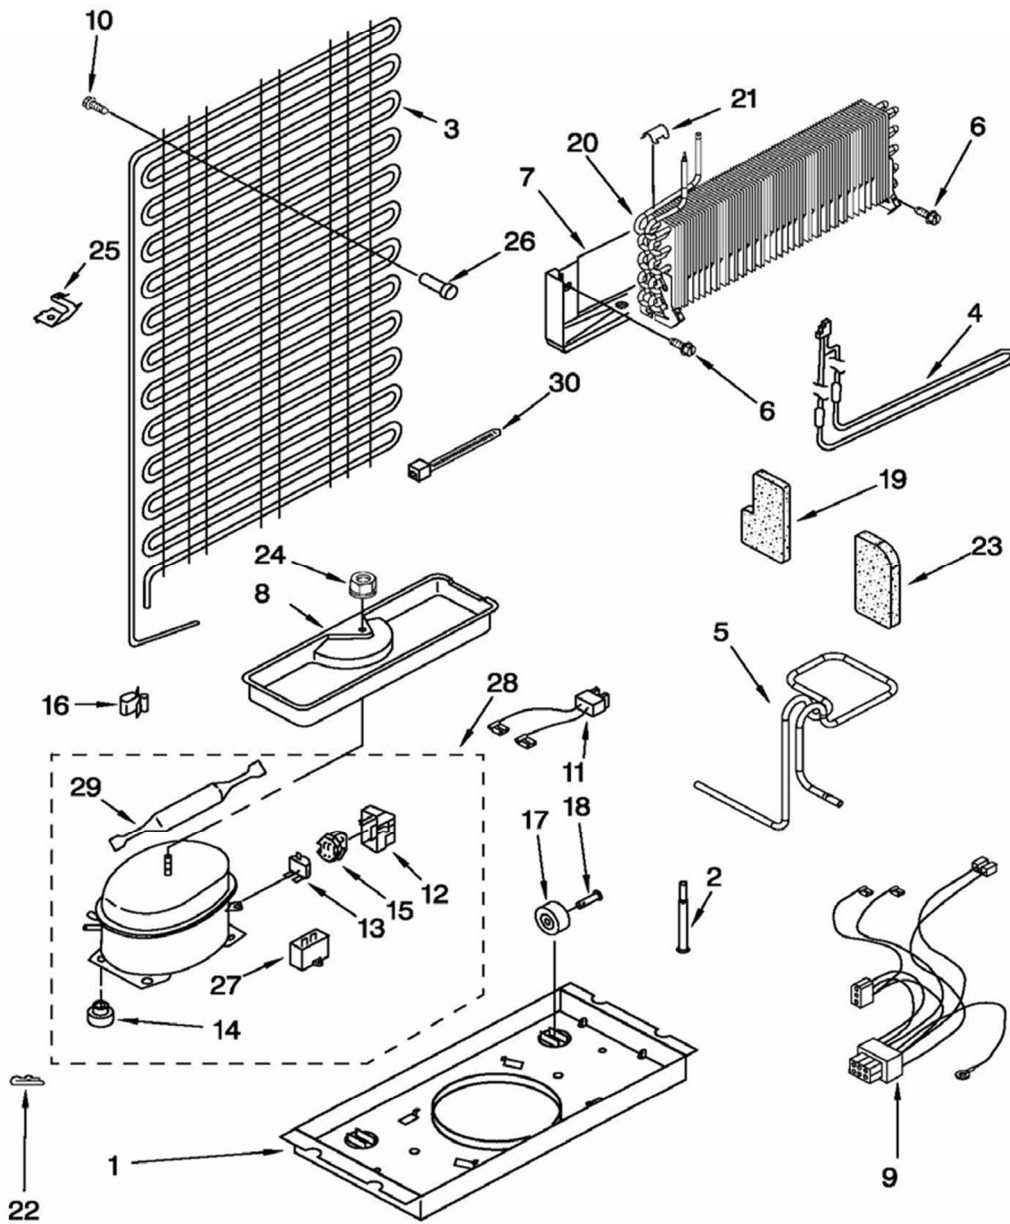

Distribuidor Autorizado

SurteRápido.com

Venta de Refacciones Electrodomesticas

REFRIGERADOR NWT8501Q01

UNIT PARTS

Distribuidor Autorizado

SurteRápido.com

Venta de Refacciones
Electrodomesticas

REFRIGERADOR NWT8501Q01

Unit Parts

Item	Part Number	Part Description
1	W10127453	Support Plate, Compressor
2	2174739	Tube, Process
3	2252730	Condenser
4	2167357	Heater, Defrost
5	W10164849	Tube, Discharge (Incl. Pre Cooler)
6	489442	Screw
7	2319224	Heat Shield
8	2201801	Evaporator Tray
9	W10183887	Wire Assy. Unit & Power Cord
10	8533892	Screw
11	2263628	Clip
12	VS611	Washer
13	8533892	Screw
14	4387558	Grommet
15	2321301	Start-Device Combination
16	939054	Clip, Wire
17	2150304	Roller
18	2264756	Axle, Rivet
19	2262191	Wedge, Evaporator
20	2263920	Evaporator Assy.
21	9791833	Clip, Evaporator Tube
22	24364001	Clip, Compressor
23	2262192	Wedge, Evaporator
24	489153	Hex Nut
25	2172892	Clip, Condenser Mounting
26	2258452	Bracket, Condenser
27	2321245	Capacitor
28	2321299	Compressor
29	W10143759	Drier
30	2263990	Strap
31	8533919	Screw