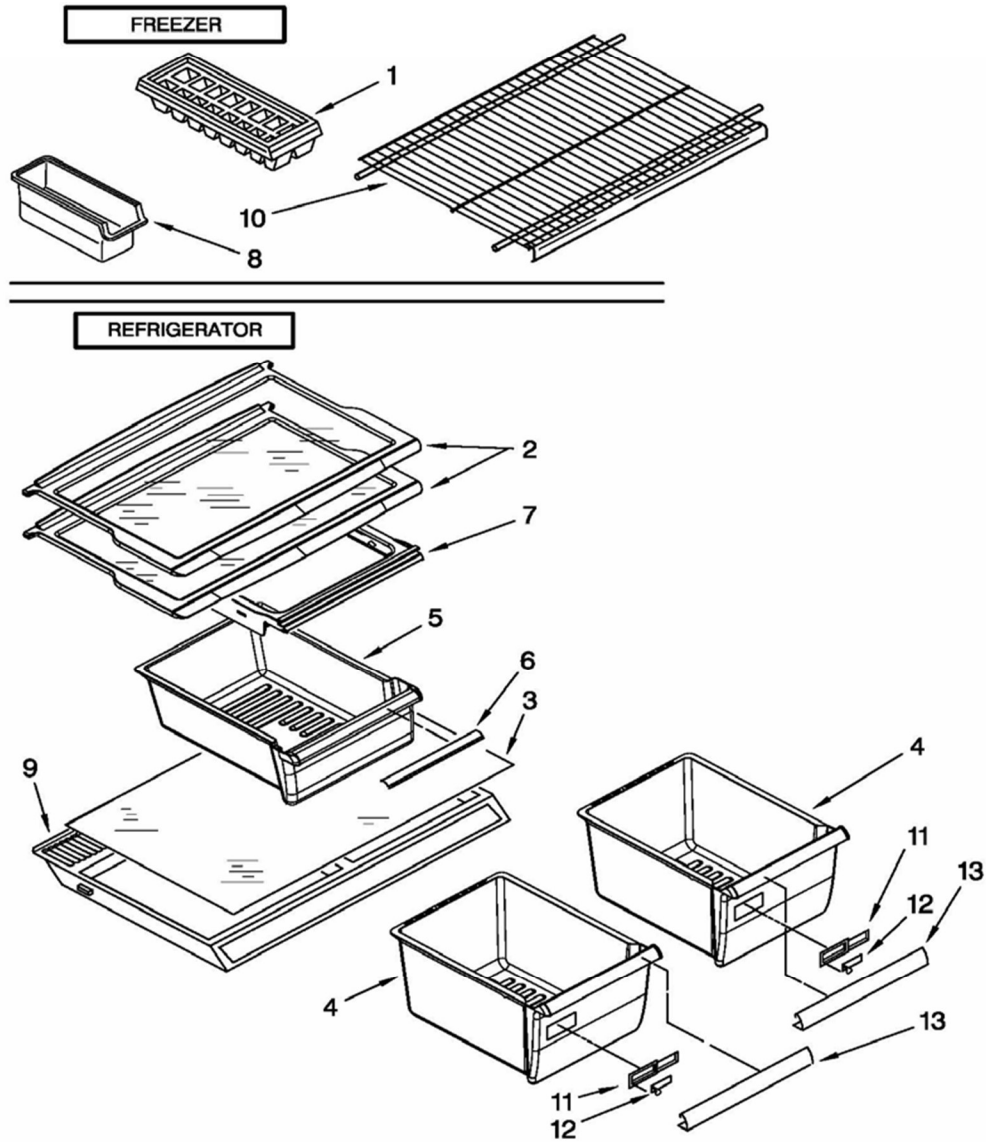

Distribuidor Autorizado

SurteRápido.com

Venta de Refacciones
Electrodomesticas

REFRIGERADOR NWT8501Q01

SHELF PARTS

Distribuidor Autorizado

SurteRápido.com

Venta de Refacciones
Electrodomesticas

REFRIGERADOR NWT8501Q01

Shelf Parts

Item	Part Number	Part Description
1	2201793	Ice Tray
2	2265763	Shelf
3	2265802	Glass Cover
4	2256704	Crisper Pan
5	2261934	Pan, Meat
6	2265750	Trim, Meat Pan
7	2256601	Cover, Pan
8	1116917	Container
9	2222031	Cover, Crisper
10	W10142525	Shelf, Wire
11	2212446	Body, Humidity Control
12	2176222	Slide, Humidity Control
13	2265758	Trim, Crisper Pan