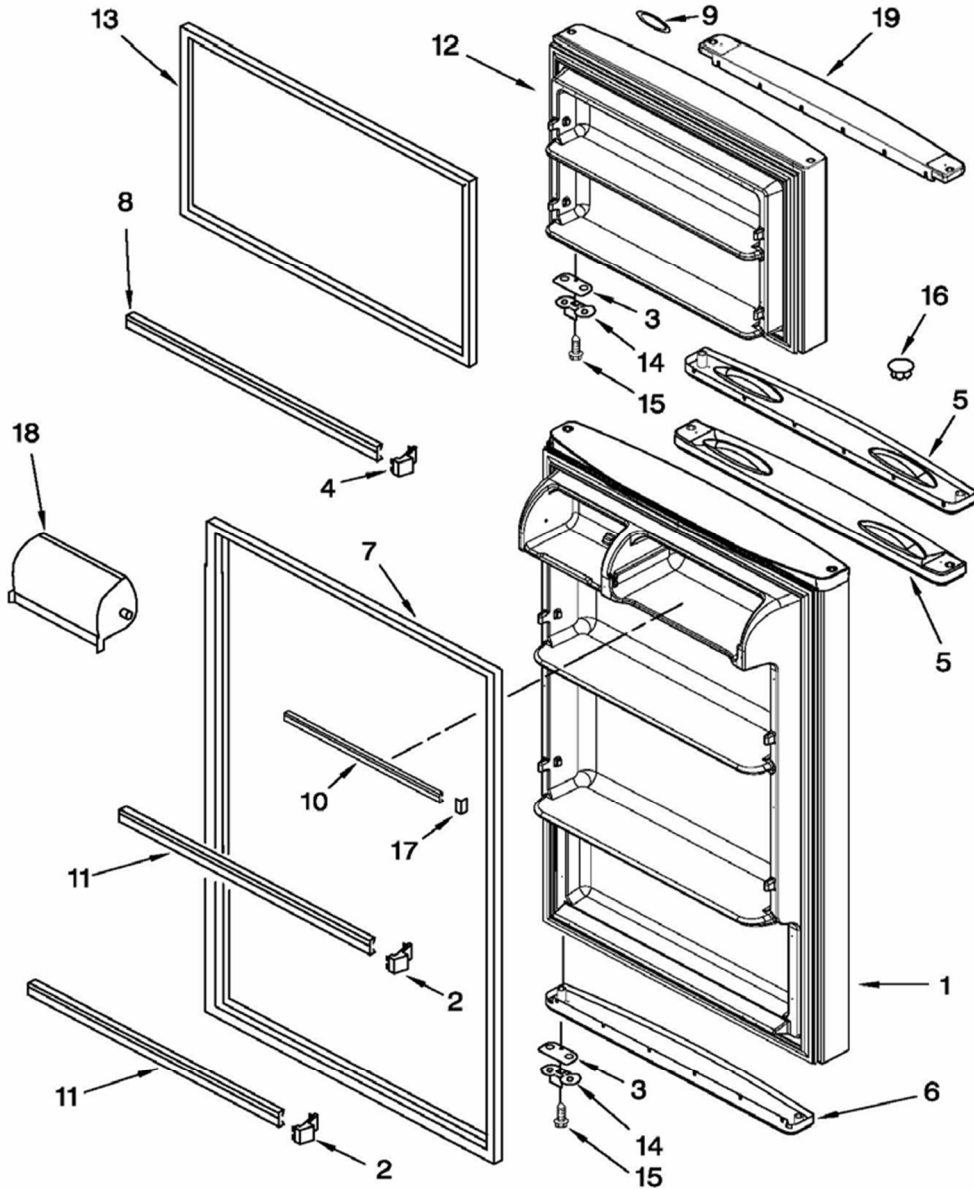

Distribuidor Autorizado

SurteRápido.com

Venta de Refacciones
Electrodomesticas

REFRIGERADOR NWT8501S00

DOOR PARTS

Distribuidor Autorizado

SurteRápido.com

Venta de Refacciones
Electrodomesticas

REFRIGERADOR NWT8501S00

Doors Parts

Item	Part Number	Part Description
1	2265677S	Refrigerator Door
2	2195916	Plug, Trim
3	2258681W	Shim, Door Stop
4	2156003	Plug, Trim
5	2222045	Handle, RC & FC
6	2222048	Endcap, Bottom-RC
7	2264723	Door Gasket,RC
8	2265736	Trim, Door (2)
9	2262218	NAMEPLATE
10	2325403	Trim, Door Shelf
11	2325402	Trim, Door
12	2265678S	Freezer Door
13	2264722	Door Gasket,FC
14	2189202	Bracket, Door Stop
15	8533904	Screw
16	2212651	Hole Plug
17	2156007	Plug, Trim
18	2325401	Compartment Door
19	2252863	Endcap, Top (FC)