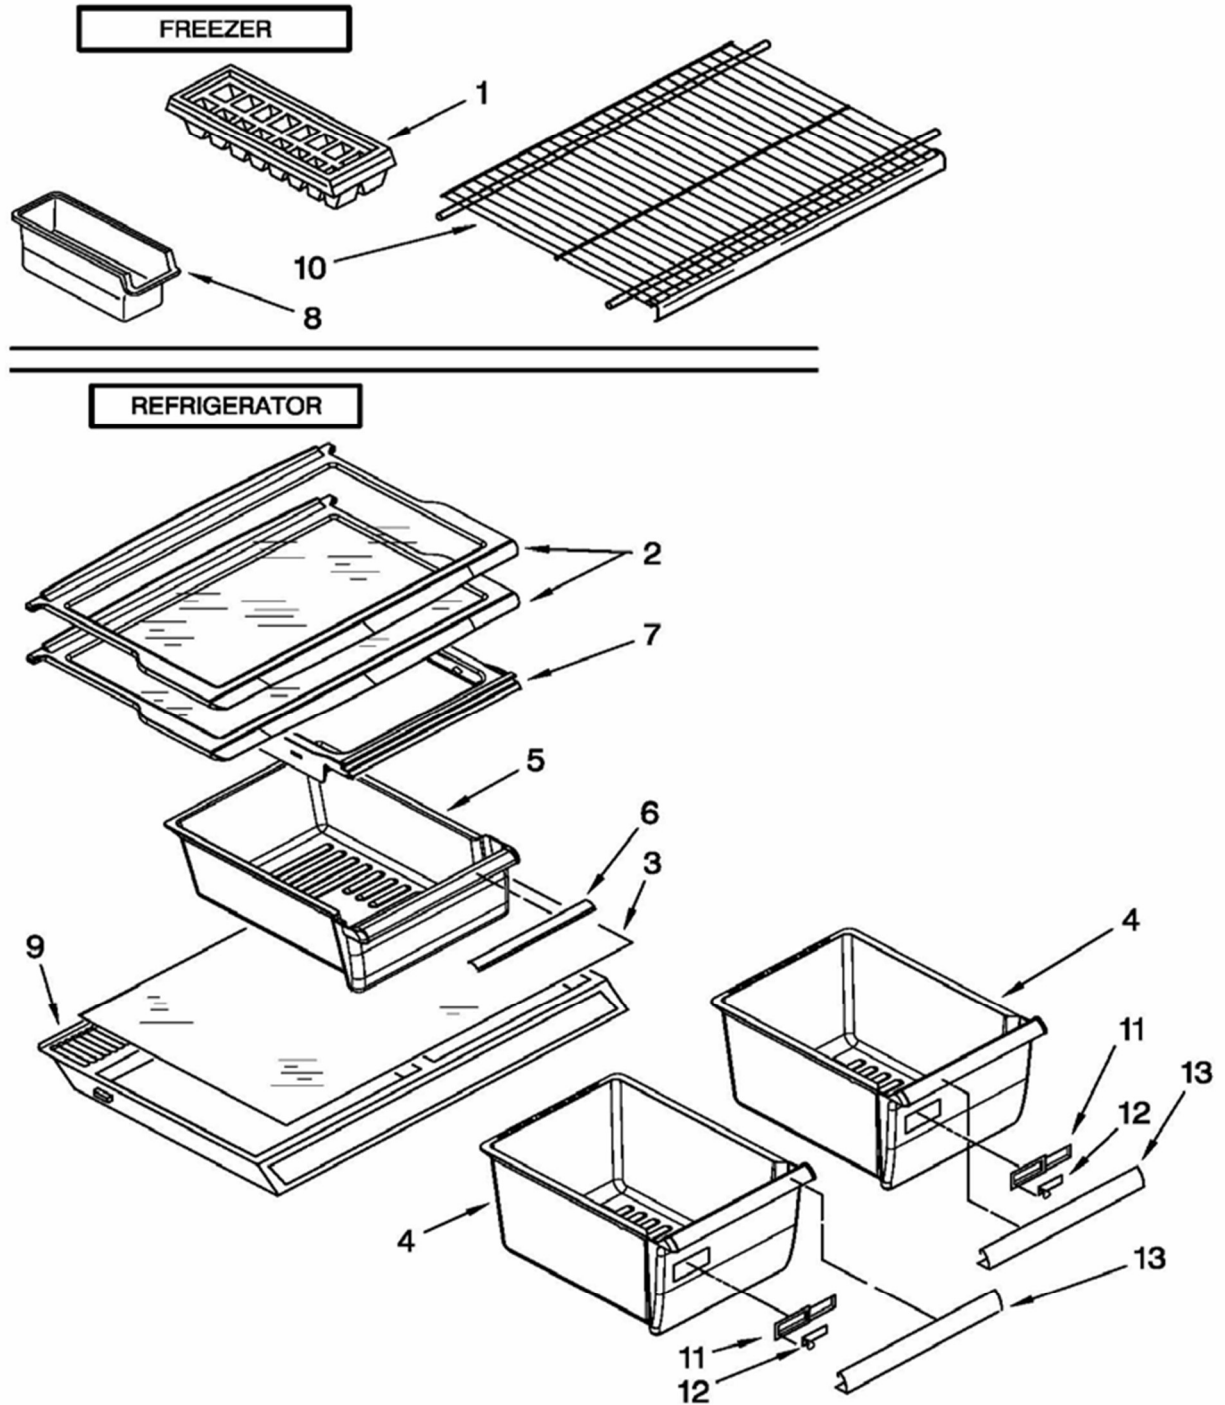

REFRIGERADOR NWT8501S00

SHELF PARTS

Distribuidor Autorizado

SurteRápido.com

Venta de Refacciones
Electrodomesticas

REFRIGERADOR NWT8501S00

Shelf Parts

Item	Part Number	Part Description
1	2201793	Ice Tray (2)
2	2265763	Shelf (2)
3	2265802	Glass Cover
4	2256704	Crisper Pan
5	2261934	Pan, Meat
6	2265750	Trim, Meat Pan
7	2256601	Cover, Pan
8	1116917	Container
9	2222031	Cover, Crisper
10	W10142525	Shelf, Wire
11	2212446	Body, Humidity Control
12	2176222	Slide, Humidity Control
13	2265758	Trim, Crisper Pan