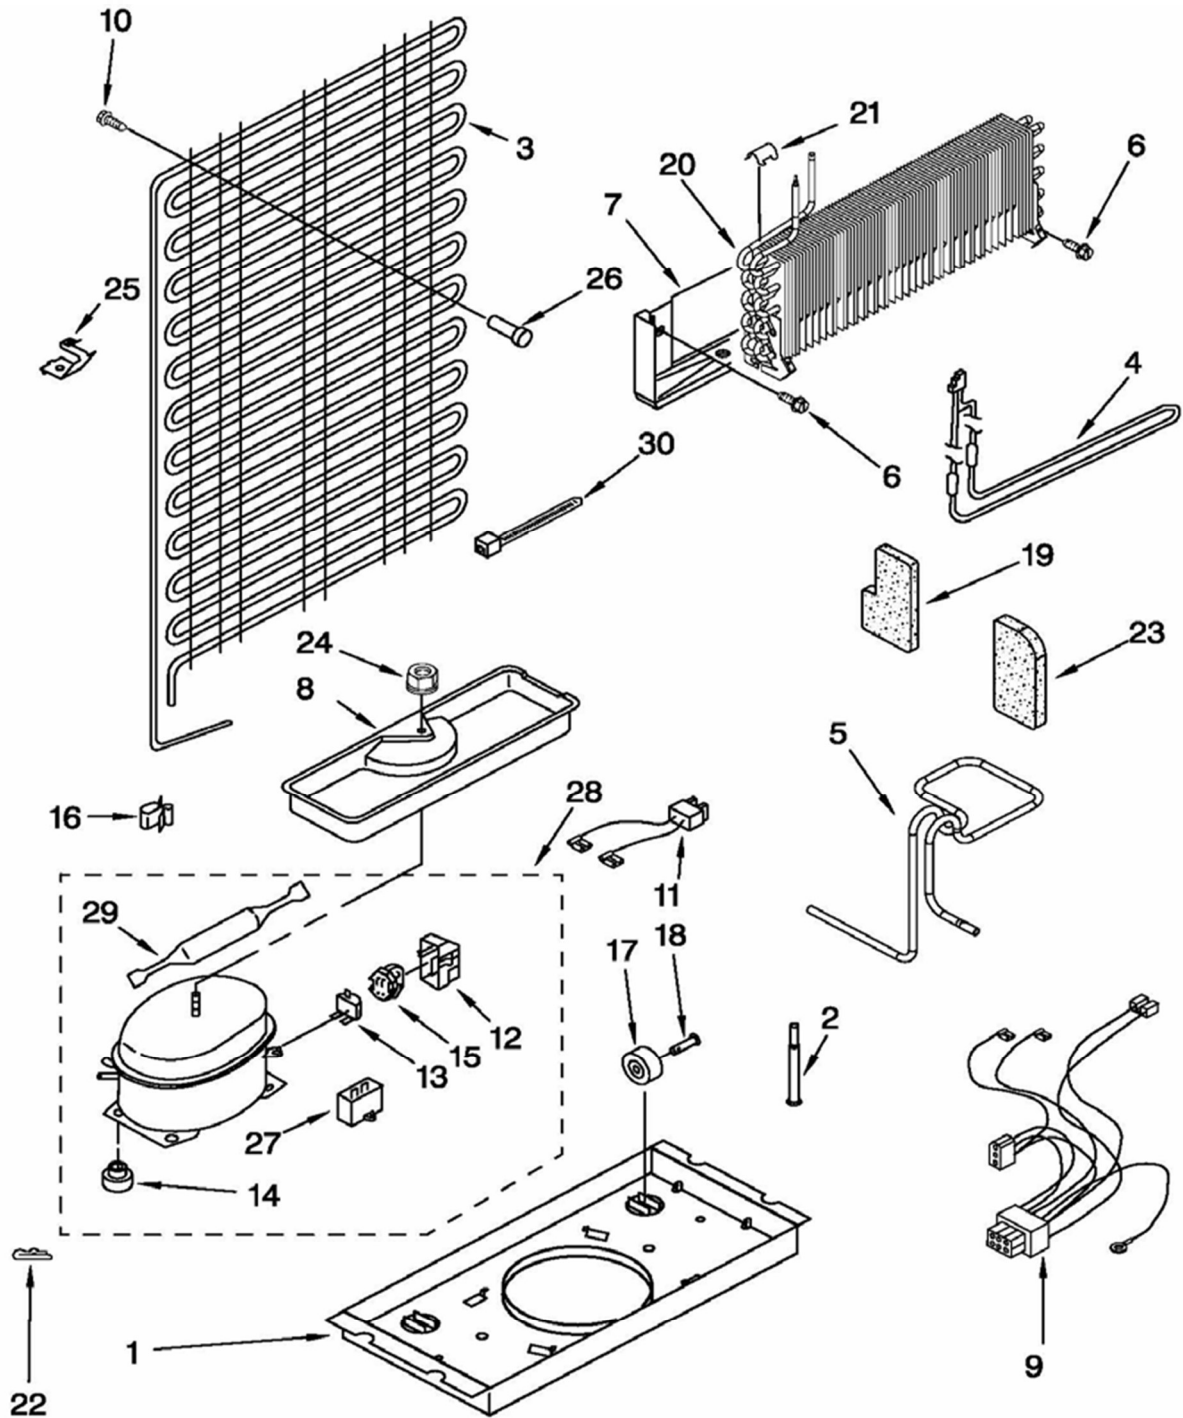

REFRIGERADOR NWT8501S00

UNIT PARTS

Distribuidor Autorizado

SurteRápido.com

Venta de Refacciones
Electrodomesticas

REFRIGERADOR NWT8501S00

Unit Parts

Item	Part Number	Part Description
1	W10127453	Support Plate, Compressor
2	2174739	Tube, Process
3	2252730	Condenser
4	2167357	Heater, Defrost
5	W10164849	Tube, Discharge (Incl. Pre Cooler)
6	489442	Screw
7	2319224	Heat Shield
8	2201801	Evaporator Tray
9	2266664	Wire Assy. Unit
10	8533892	Screw
11	2174998	Wire Assembly
12	4387959	Cover
13	4387961	Overload
14	4387558	Grommet
15	4387957	Start Relay
16	939054	Clip, Wire
17	2150304	Roller
18	2264756	Axle, Rivet
19	2262191	Wedge, Evaporator
20	2263920	Evaporator Assy.
21	9791833	Clip, Evaporator Tube
22	24364001	Clip, Compressor
23	2262192	Wedge, Evaporator
24	489153	Hex Nut
25	2172892	Clip, Condenser Mounting
26	2258452	Bracket, Condenser
27	4387874	Capacitor
28	2183462	Compressor
29	W10143759	Drier
30	2263990	Strap