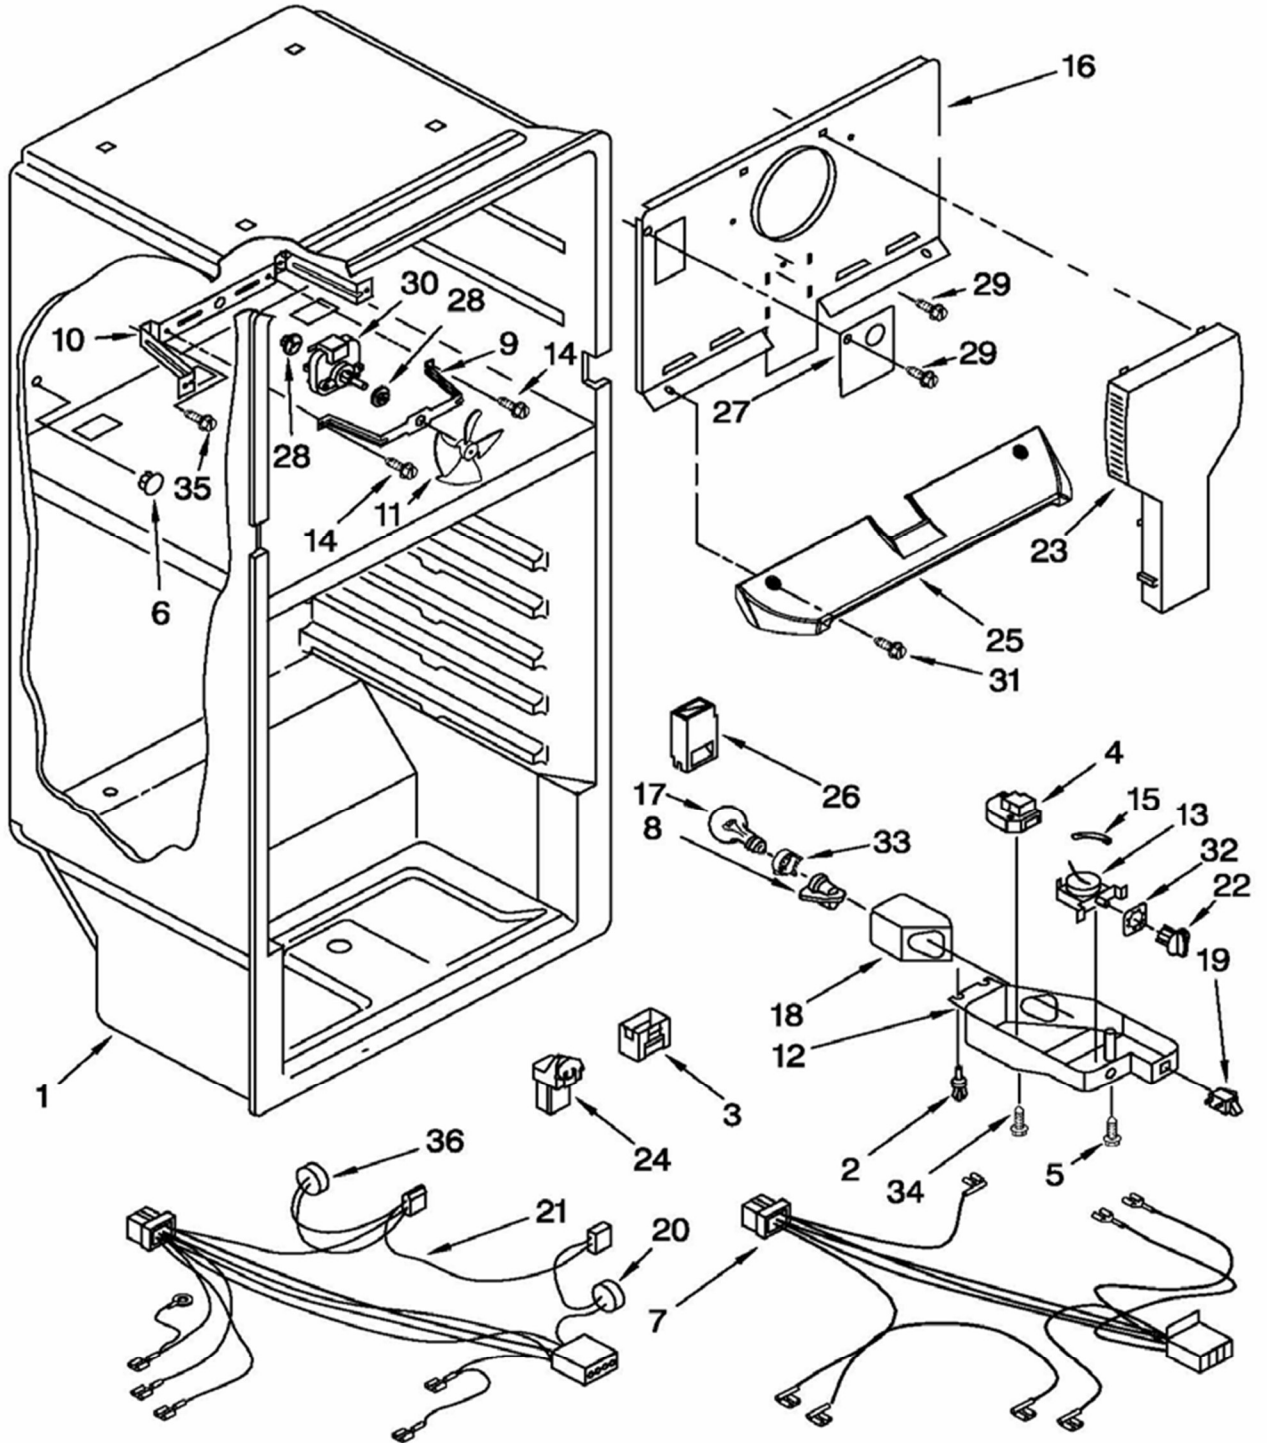

Distribuidor Autorizado

SurteRápido.com

Venta de Refacciones
Electrodomesticas

REFRIGERADOR NWT8501S00

LINER PARTS

Distribuidor Autorizado

SurteRápido.com

Venta de Refacciones
Electrodomesticas

REFRIGERADOR NWT8501S00

Liner Parts

Item	Part Number	Part Description
2	939962	Rivet
3	2183061	Cover, Air Diffuser
4	2188379	Timer, Defrost
5	489174	Screw
6	941839	Hole Plug
7	2265929	Wire Assembly Control Box
8	2162085	Socket, Light
9	W10180172	Fan Support Bracket
10	2197405	Fan Mounting Bracket
11	2169141	Fan Blade
12	2215326	Control Box
13	2325701	Thermostat
14	489399	Screw
15	1118680	Thermostat Tube Barrier
16	2264669	Cover, Evaporator
17	851682	Light Bulb
18	9791702	Light Shield
19	1118894	Rocker Arm Switch
20	4387500	Defrost, BI-Metal
21	2266642	Wiring, Freezer
22	2202885	Control Knob
23	9790408	Air Tower
24	2197052	Hood And Foil Assembly
25	2261978	Cover, Air Return
26	2221992	Air Diffuser
27	2217784	Cover, Hole
28	2264462	Grommet, Motor
29	489478	Screw
30	2201215	Evaporator Fan Motor
31	2262178	Screw
32	W10169510	RETAINER
33	2175210	Shroud
34	488693	Screw
35	2256637	Screw
36	2183073	Defrost, BI-Metal