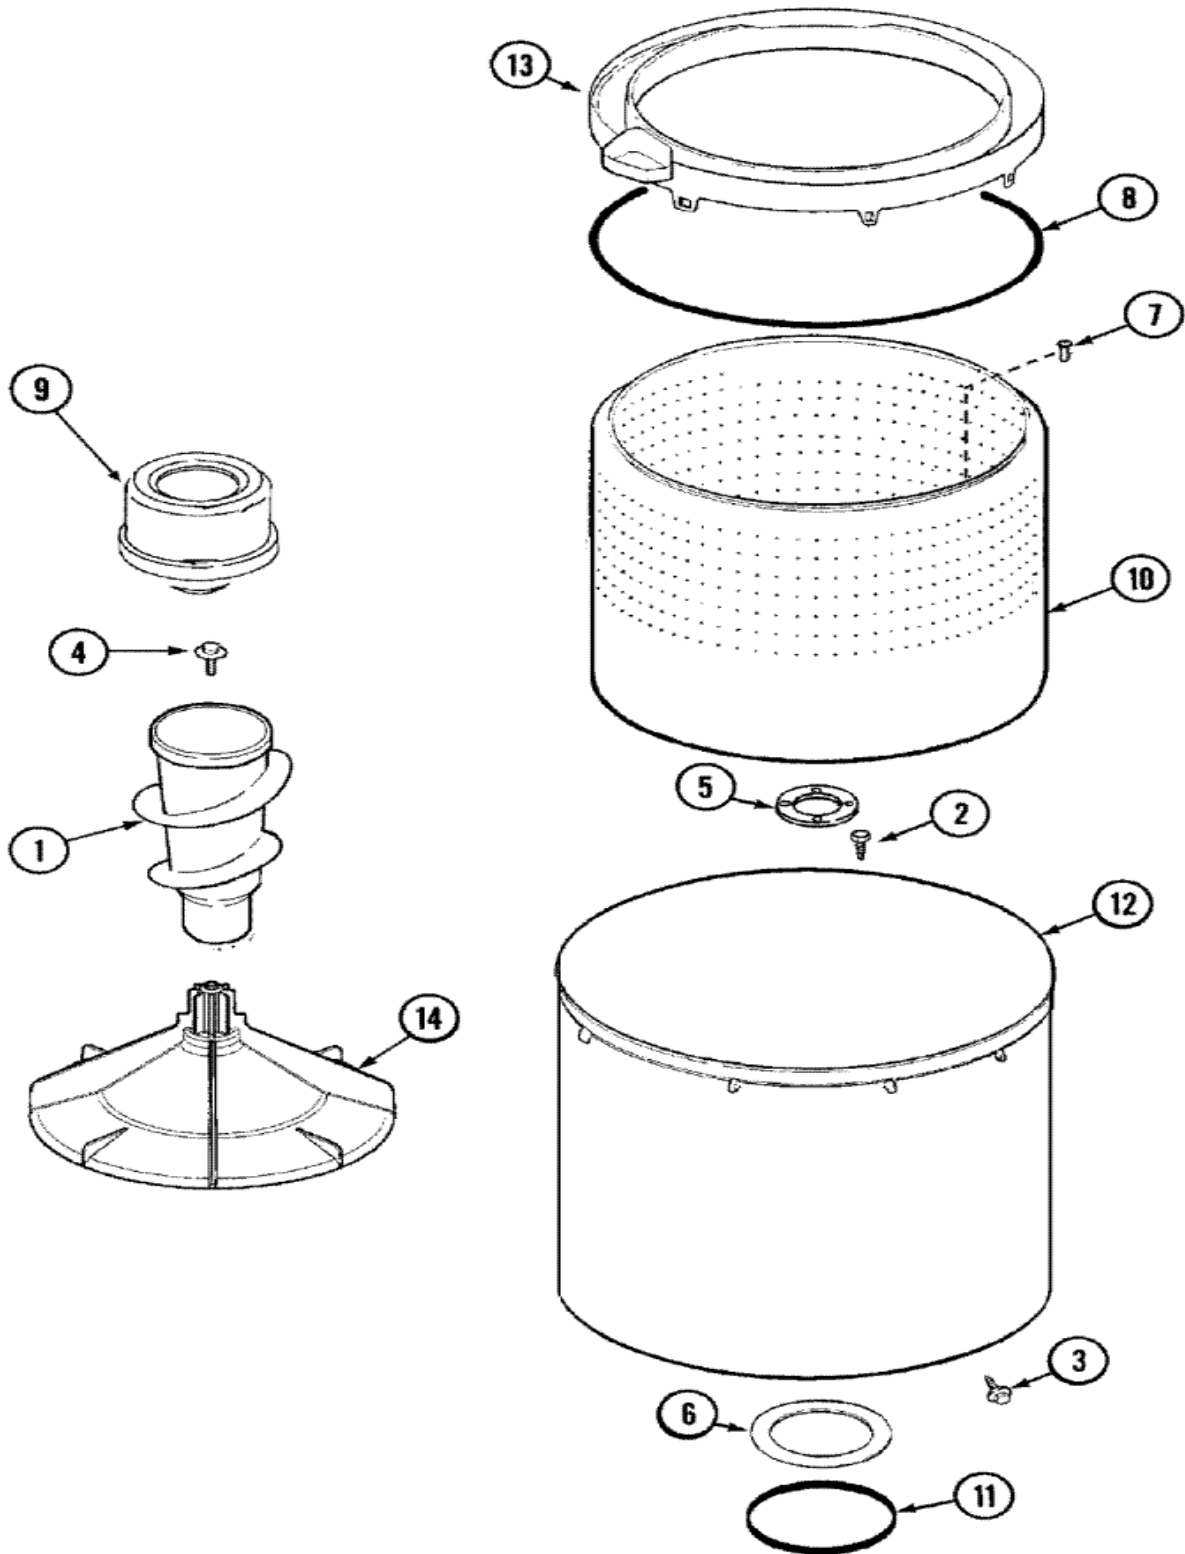

PAV3200AWW TRANSMISION

PAV3200AWW TRANSMISION

1	25-7941	``O`` RING
2	21001065	SCREW, No.10-24X.50 HXNIBHD (S/P)
3	12002213	PULLEY, DRIVE
4	12002213	CAM REPLACEMENT KIT
5	21001533	SEAL NUT ASSEMBLY
6	35-2082	WASHER, 1.25ODX.530IDX.062
6	35-2132	WASHER, 1.25ODX.530IDX.032
7	21002237	BASKET HUB ASSEMBLY
8	25-7854	RING, RETAINING
9	21002237	HOUSING/BEARING ASSY.
10	35-2205	BEARING, SPIN
11	35-2007	CAP, DUST
12	35-2205	BEARING, SPIN
12	12001562	HOUSING/LWR.BEARING ASSY.
13	21001518	SUPPORT, TUB (S/P)
14	21001532	BRACE, TUB (S/P)
15	25-7895	SCREW, SUSP HSG TO LWR BRG ASY (S/P)
16	21001163	HOUSING, SUSPENSION (S/P)
17	35-2017	RETAINER, BRAKE SPRING
18	21001910	SPRING, BRAKE
19	25-7930	SCREW 5/16-18X3/4 (S/P)
20	21001509	SCREW, HIGH PERFORMANCE PLASTIC (S/P)
21	35-2948	BRAKE ROTOR & LINING ASSY
22	21002026	SNUBBER
23	35-6918	STATOR, BRAKE
24	12002213	THRUST BEARING KIT
25	21001867	TRANS. ASSY.(W/O SEAL/BEARING)
26	21002237	TUB SEAL ASSEMBLY
27	33-7224N	TUB SEAL/HUB ASSY (HT TRANS)
28	207843	SEAL, TRANSMISSION HOUSING(LIP)

PAV3200AWW TINA

PAV3200AWW TINA

1	21001878	AUGER & POST ASSY.(AGITATOR)
2	21001510	SCREW (S/P)
3	25-7953	SCREW (S/P)
4	25-7948	SCREW, AGITATOR RETENTION (S/P)
5	35-3685	GASKET, BASKET TO CENTERPOST (S/P)
6	35-3686	GASKET, TUB TO HOUSING (S/P)
7	25-7967	SCREW, SHOULDER (S/P)
8	35-2328	SEAL, TUB TOP
9	21001905	DISPENSER, FABRIC (ONE PIECE)
10	21001529	BASKET ASSEMBLY (PLASTIC) (S/P)
11	35-2978	SEAL, TUB/HOUSING (S/P)
12	35-3700	TUB ASSEMBLY (PLASTIC) (S/P)
13	21001531	TOP, TUB (PLASTIC)
14	21001530	BASE, AGITATOR