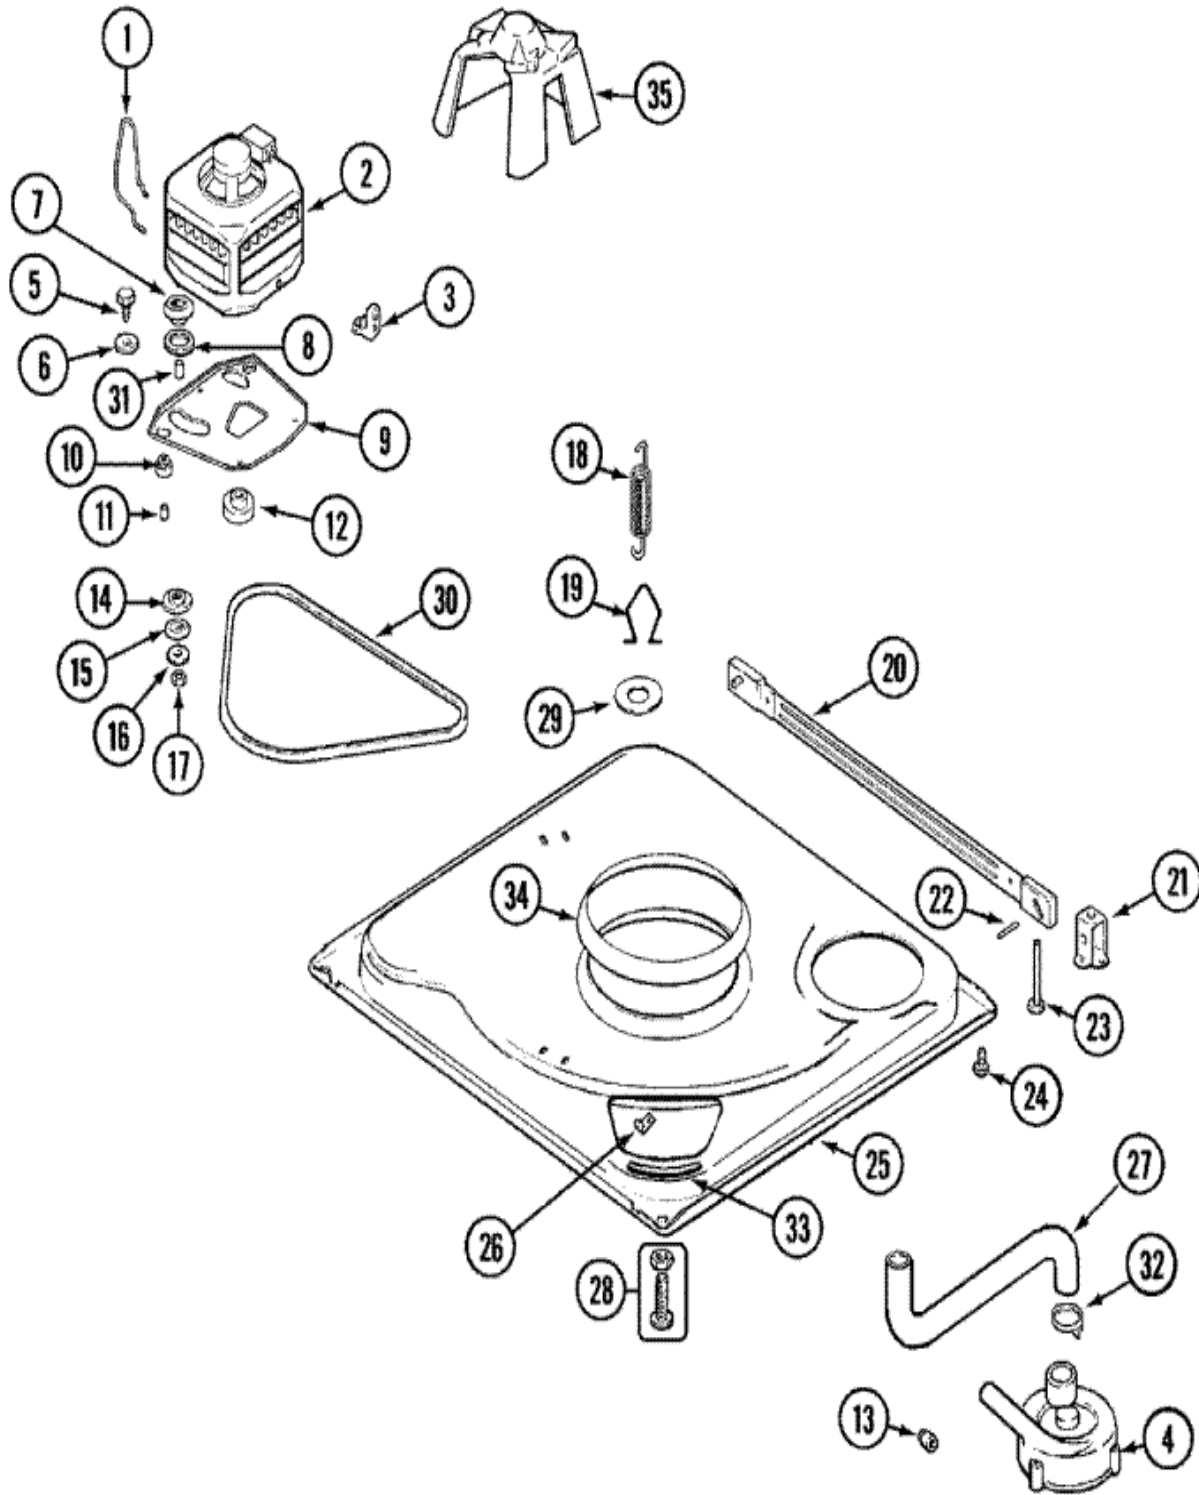

Distribuidor Autorizado

SurteRápido.com

Venta de Refacciones
Electrodomesticas

PAV3200AWW BASE