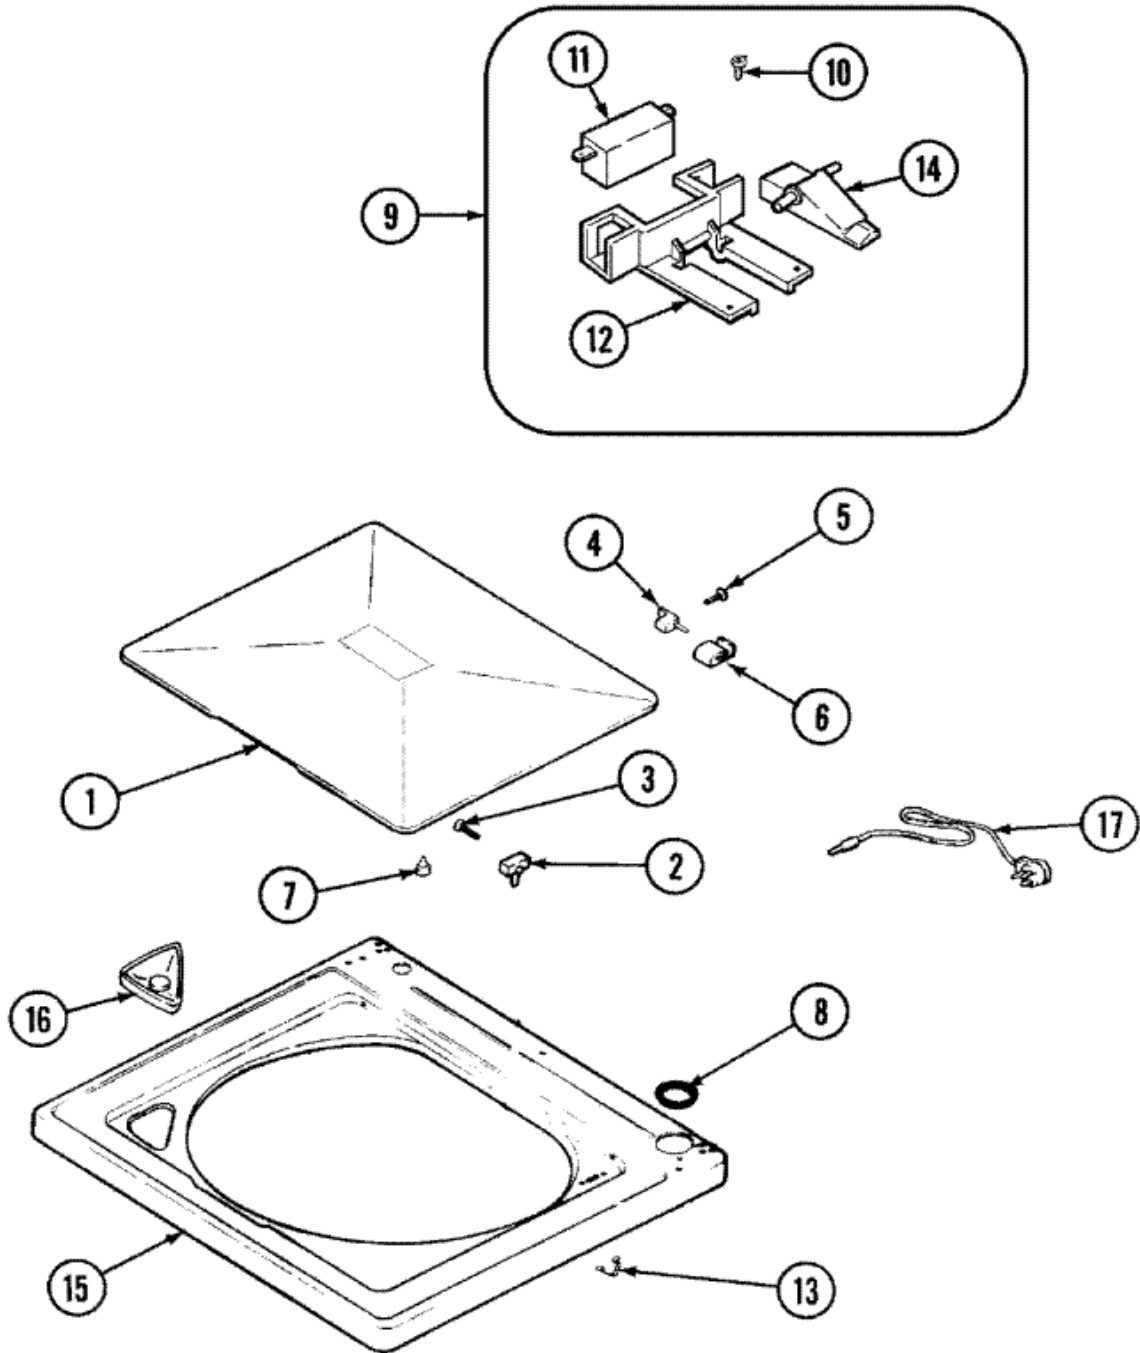

PAV3200AWW TABLERO

PAV3200AWW TABLERO

1	21001601	PANEL, CONTROL (S/P)
2	21001519	ENDCAP (WHT-LT) (S/P)
2	25-3092	SCREW (S/P)
3	21001523	ENDCAP (WHT-RT)
3	25-3092	SCREW (S/P)
4	21001226	SWITCH, WATER TEMP. 4 POSITION (S/P)
4	25-3092	SCREW (S/P)
5	25-3092	SCREW (S/P)
5	35-3691	SWITCH, WATER LEVEL
6	21001600	SKIRT, TIMER (WHT)
7	21001952	KNOB, TIMER (WHT)
8	25-7851	SPEEDCLIP, END CAP TO TOP (S/P)
9	21001604	DESCONTINUADO
10	25-3092	SCREW (S/P)
10	21001527	SHIELD, REAR (BACK PANEL) (S/P)
10	25-3457	SCREW, SEMS (S/P)
10	25-7933	RETAINING RING (S/P)
11	21001595	TIMER
11	21001490	DESCONTINUADO
11	25-3092	SCREW (S/P)
12	21001525	KNOB, SELECTOR (WHT)
13	31001193	PAD, SHIELD (S/P)
14	21001687	SWITCH, SPEED (S/P)
15	21001813	SWITCH, ROCKER (WHITE) (S/P)
16	21001482	SWITCH, MOMENTARY (WHT) (S/P)
18	21001805	HARNESS, WIRE (S/P)
21	12002417	WIRE KIT (HERRIN LAUNDRY) (S/P)

PAV3200AWW TAPA

PAV3200AWW TAPA

1	35-2026	LID (WHT) (DOOR) (S/P)
2	43-0057	ACTUATOR, DOOR SWITCH
3	25-7438	SCREW (S/P)
4	35-2045	PIN, HINGE
5	25-7893	SCREW (S/P)
6	35-2044	HINGE, LID
7	35-0581	BUMPER, DOOR (LID) (S/P)
8	35-2063	BUSHING, INSULATOR (S/P)
9	12001187	LID SWITCH ASSY.-W/LEADS
10	21001136	SCREW, SWITCH/HOUSING (S/P)
11	12001187	SWITCH, LID/DOOR SAFETY SPIN
12	21001135	HOUSING, LID SWITCH (S/P)
13	25-7878	CLIP
14	21001134	LEVER, LID SWITCH
15	21001602	TOP, CABINET (WHT) (S/P)
16	21001597	DISPENSER, BLEACH (S/P)
17	21001592	CORD, POWER (S/P)
17	35-1007	STRAIN RELIEF (S/P)

PAV3200AWW TINA

PAV3200AWW TINA

1	21001878	AUGER & POST ASSY.(AGITATOR)
2	21001510	SCREW (S/P)
3	25-7953	SCREW (S/P)
4	25-7948	SCREW, AGITATOR RETENTION (S/P)
5	35-3685	GASKET, BASKET TO CENTERPOST (S/P)
6	35-3686	GASKET, TUB TO HOUSING (S/P)
7	25-7967	SCREW, SHOULDER (S/P)
8	35-2328	SEAL, TUB TOP
9	21001905	DISPENSER, FABRIC (ONE PIECE)
10	21001529	BASKET ASSEMBLY (PLASTIC) (S/P)
11	35-2978	SEAL, TUB/HOUSING (S/P)
12	35-3700	TUB ASSEMBLY (PLASTIC) (S/P)
13	21001531	TOP, TUB (PLASTIC)
14	21001530	BASE, AGITATOR