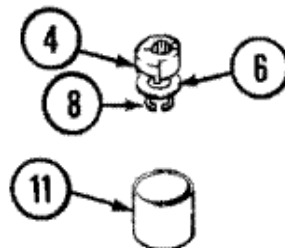

PAV3200AWW TRANSMISION