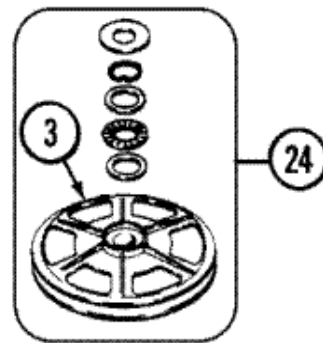

PAV3200AWW TRANSMISION