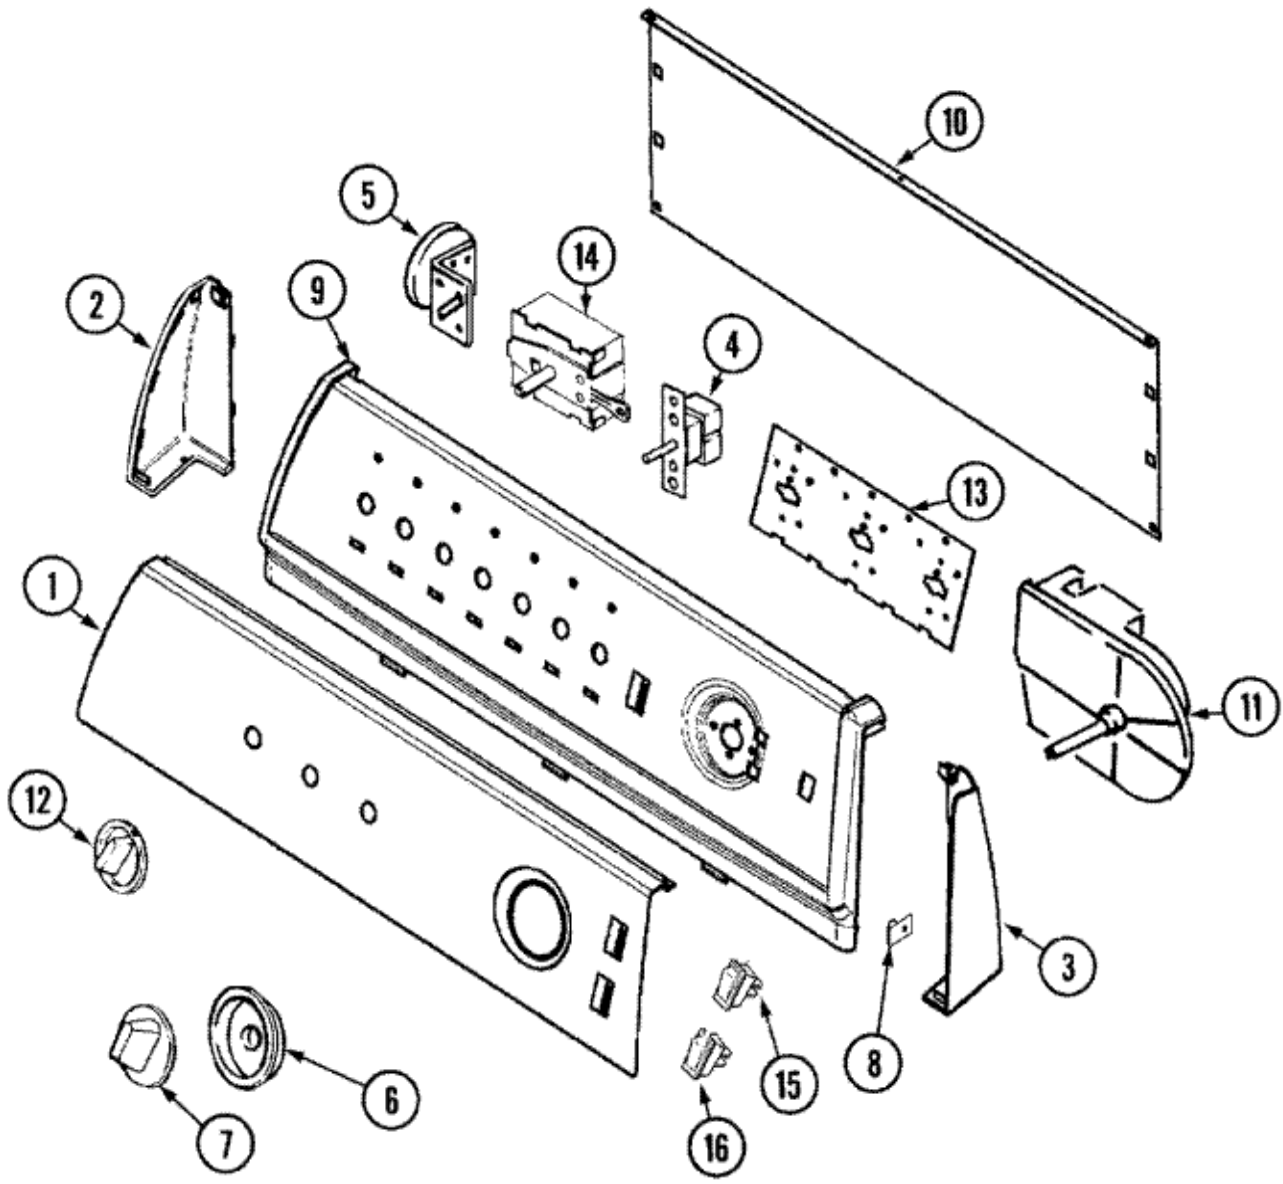

PAV3200AWW GABINETE

PAV3200AWW GABINETE

1	25-7893	SCREW (S/P)
2	35-2846	HINGE, CABINET TOP
3	35-4128	PAD, HINGE
4	31001320	CLIP, WIRING (S/P)
5	35-0706	DESCONTINUADO
6	53-0643	PIN, LOCATOR (S/P)
7	25-7220	CLIP, CABINET TOP (S/P)
8	25-0224	NUT, LOCATOR PIN (S/P)
9	53-0643	PIN, LOCATOR (S/P)
9	53-0200	SLEEVE, LOCATOR PIN (S/P)
10	21001281	DAMPER, SOUND PAD (S/P)
10	35-2084	PANEL, FRONT (WHT)
11	53-0120	CLIP, FRONT PANEL
11	25-7732	SCREW (S/P)
12	35-4129	BUMPER, CABINET (S/P)
13	21001871	CABINET ASSY. (WHT)
14	33-2653	BUMPER, CABINET (S/P)
15	21001871	SHIELD, REAR(NLA, ORDER CAB KIT)
16	25-7732	SCREW (S/P)
17	35-2374N	VALVE, WATER (120V) (S/P)
18	25-7867	CLAMP (S/P)
19	12002749	HOSE, FLUME/DIVERTER (RUBBER) (S/P)
20	21001478	HOSE, PRESSURE SWITCH (S/P)
21	25-7796	CLAMP, PRESSURE SWITCH HOSE (S/P)
22	21001872	HOSE, DRAIN (CUFF)
23	22003814	RETAINER (S/P)
24	35-3401	HOSE, INLET (HOT) (S/P)
24	35-3400	HOSE, INLET (COLD) (S/P)
25	33-4264N	STRAINER & WASHER KIT (S/P)
26	27001223	CLAMP, DISCHARGE HOSE (S/P)
27	35-2051	FLUME, WATER INLET
28	25-3092	SCREW (S/P)

PAV3200AWW TABLERO

PAV3200AWW TABLERO

1	21001601	PANEL, CONTROL (S/P)
2	21001519	ENDCAP (WHT-LT) (S/P)
2	25-3092	SCREW (S/P)
3	21001523	ENDCAP (WHT-RT)
3	25-3092	SCREW (S/P)
4	21001226	SWITCH, WATER TEMP. 4 POSITION (S/P)
4	25-3092	SCREW (S/P)
5	25-3092	SCREW (S/P)
5	35-3691	SWITCH, WATER LEVEL
6	21001600	SKIRT, TIMER (WHT)
7	21001952	KNOB, TIMER (WHT)
8	25-7851	SPEEDCLIP, END CAP TO TOP (S/P)
9	21001604	DESCONTINUADO
10	25-3092	SCREW (S/P)
10	21001527	SHIELD, REAR (BACK PANEL) (S/P)
10	25-3457	SCREW, SEMS (S/P)
10	25-7933	RETAINING RING (S/P)
11	21001595	TIMER
11	21001490	DESCONTINUADO
11	25-3092	SCREW (S/P)
12	21001525	KNOB, SELECTOR (WHT)
13	31001193	PAD, SHIELD (S/P)
14	21001687	SWITCH, SPEED (S/P)
15	21001813	SWITCH, ROCKER (WHITE) (S/P)
16	21001482	SWITCH, MOMENTARY (WHT) (S/P)
18	21001805	HARNESS, WIRE (S/P)
21	12002417	WIRE KIT (HERRIN LAUNDRY) (S/P)