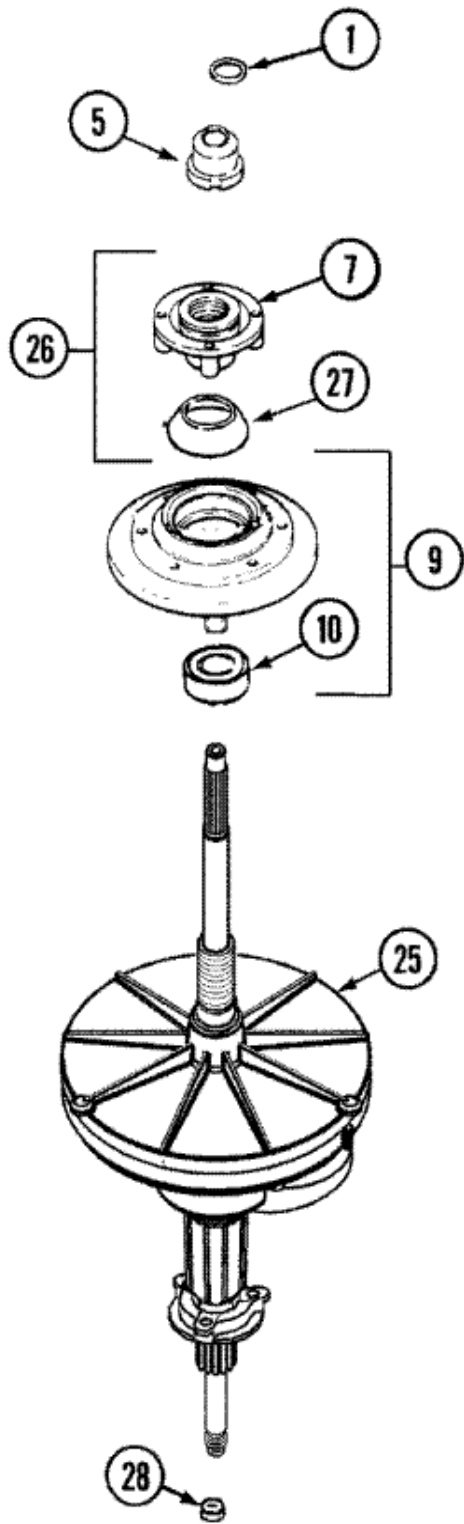

PAV3200AWW TRANSMISION