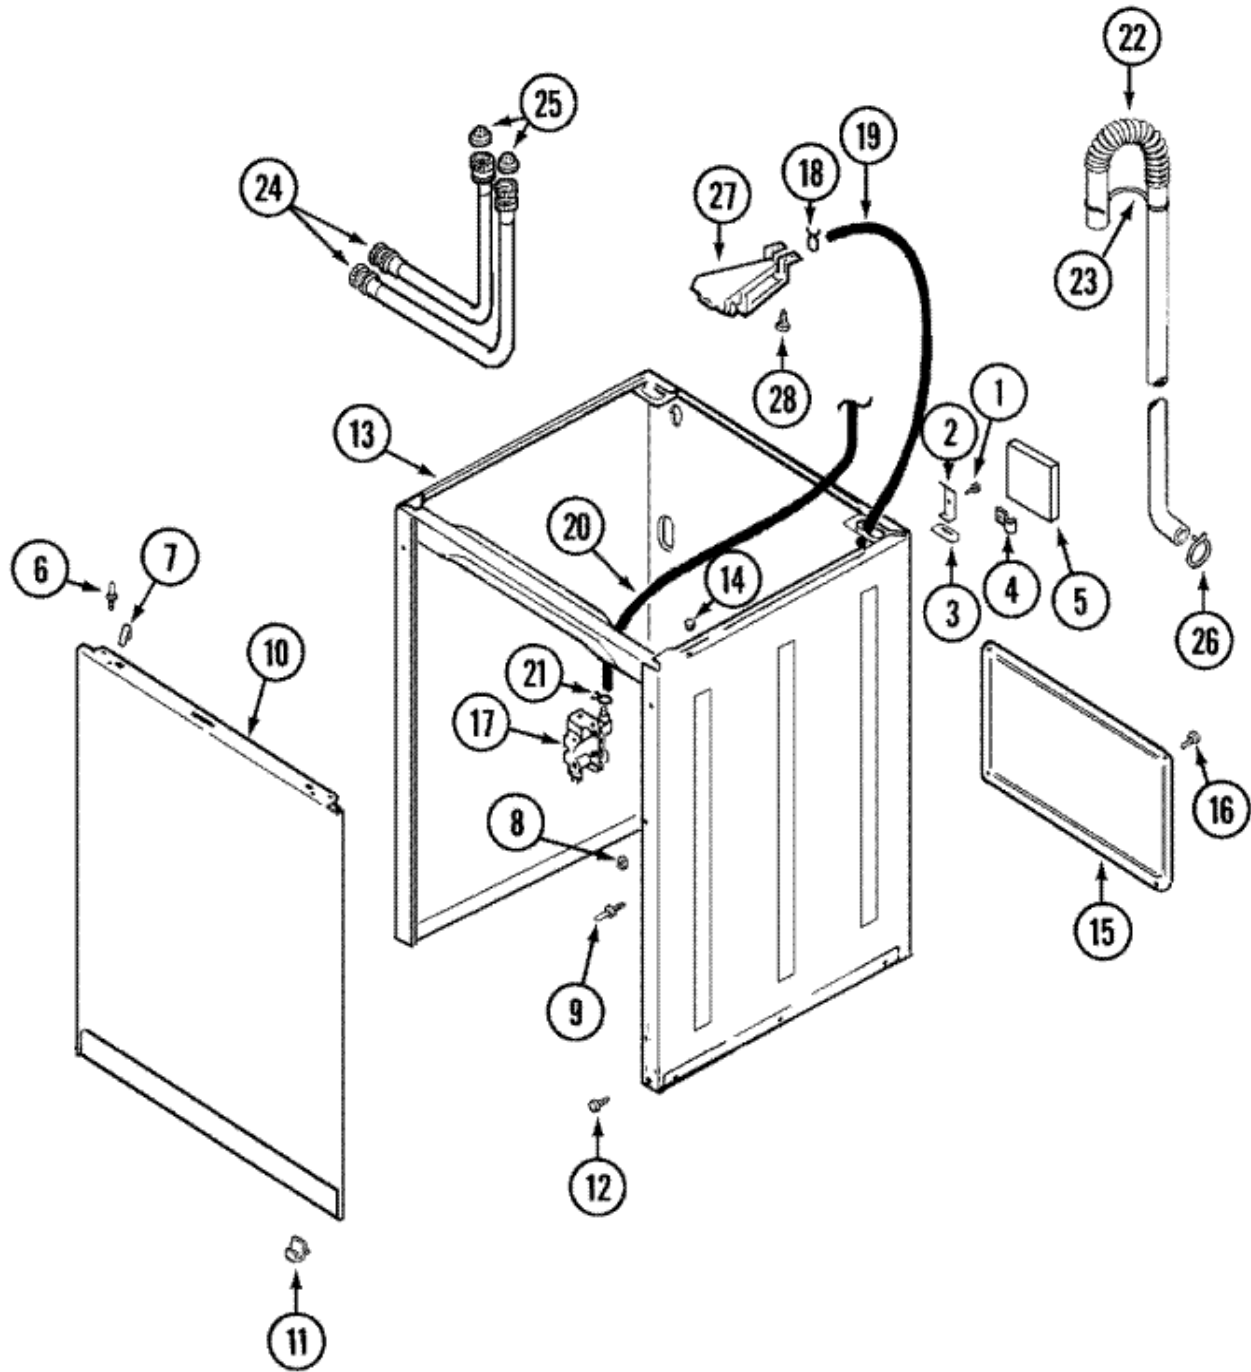

PAV3200AWW GABINETE