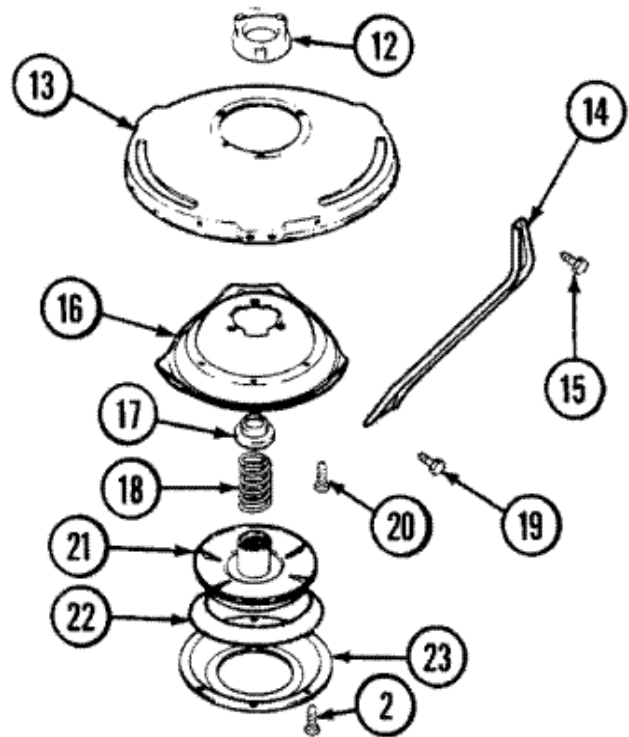

PAV3200AWW TRANSMISION