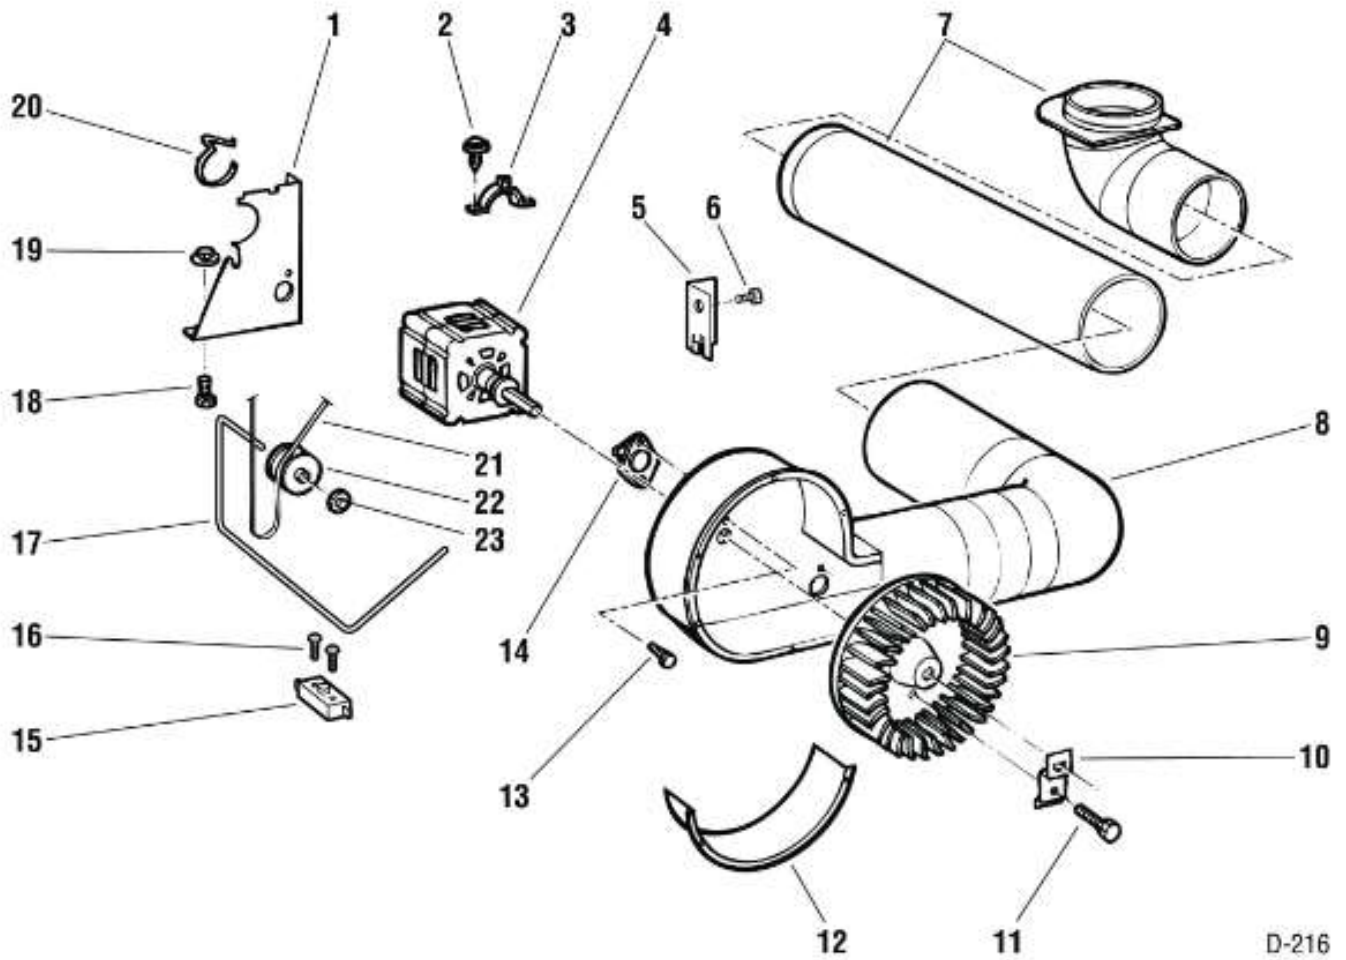

SECADORA PCKS443EB1WW

Distribuidor Autorizado

SurteRápido.com

Venta de Refacciones
Electrodomesticas

SECADORA PCKS443EB1WW

Guía	Componente	Descripción
1	WE13M36	SUPPORT MOTOR
1	WE20M208	TOP COVER W
1	WE1X627	GROUND STRAP
2	WE2M97	SCREW
2	WH2M270	SCREW
2	WE1M300	BUJE PARA SECADORA
3	WE4M136	THERMOSTAT
3	WE13X182	STRAP MOTOR
4	WE11M25	HEATER ASSY (240V MTY)
4	WE17M24	MOTOR & PULLEY
4	WE1M195	CLIP
5	WE4M137	THERMOSTATO
5	WE1M226	BUMPER
5	WE1M493	BRACKET, BELT SWITCH
6	WE2M175	SCREW T
6	WE1M452	CERAMIC INSULATOR
7	WE2X196	CLIP
7	WE1M280	SCREW
7	WE14M41	PLATE ELBOW
8	WE14M97	BLOWER HOUSING ASM.
8	WE20M202	SIDE PANEL W
8	WE1M462	SLEEVE BEARING
9	WE16X16	BLOWER WHEEL
9	WE4M285	TIMER ASM.
9	WE1M461	O RING
10	WE1X406	CLIP, CABLE
10	WE1X688	CLAMP FAN
10	WE3X39	SOPORTE
10	WE3M33	SOPORTE
10	WE3M33	SHAFT & BRACKET ASM
10	WE3M33	SHAFT & BRACKET ASM
10	WE3M33	SHAFT & BRACKET ASM
10	WE3M33	SHAFT & BRACKET ASM
10	WE3M33	SHAFT & BRACKET ASM
11	WE2M95	SPEEDCLIP