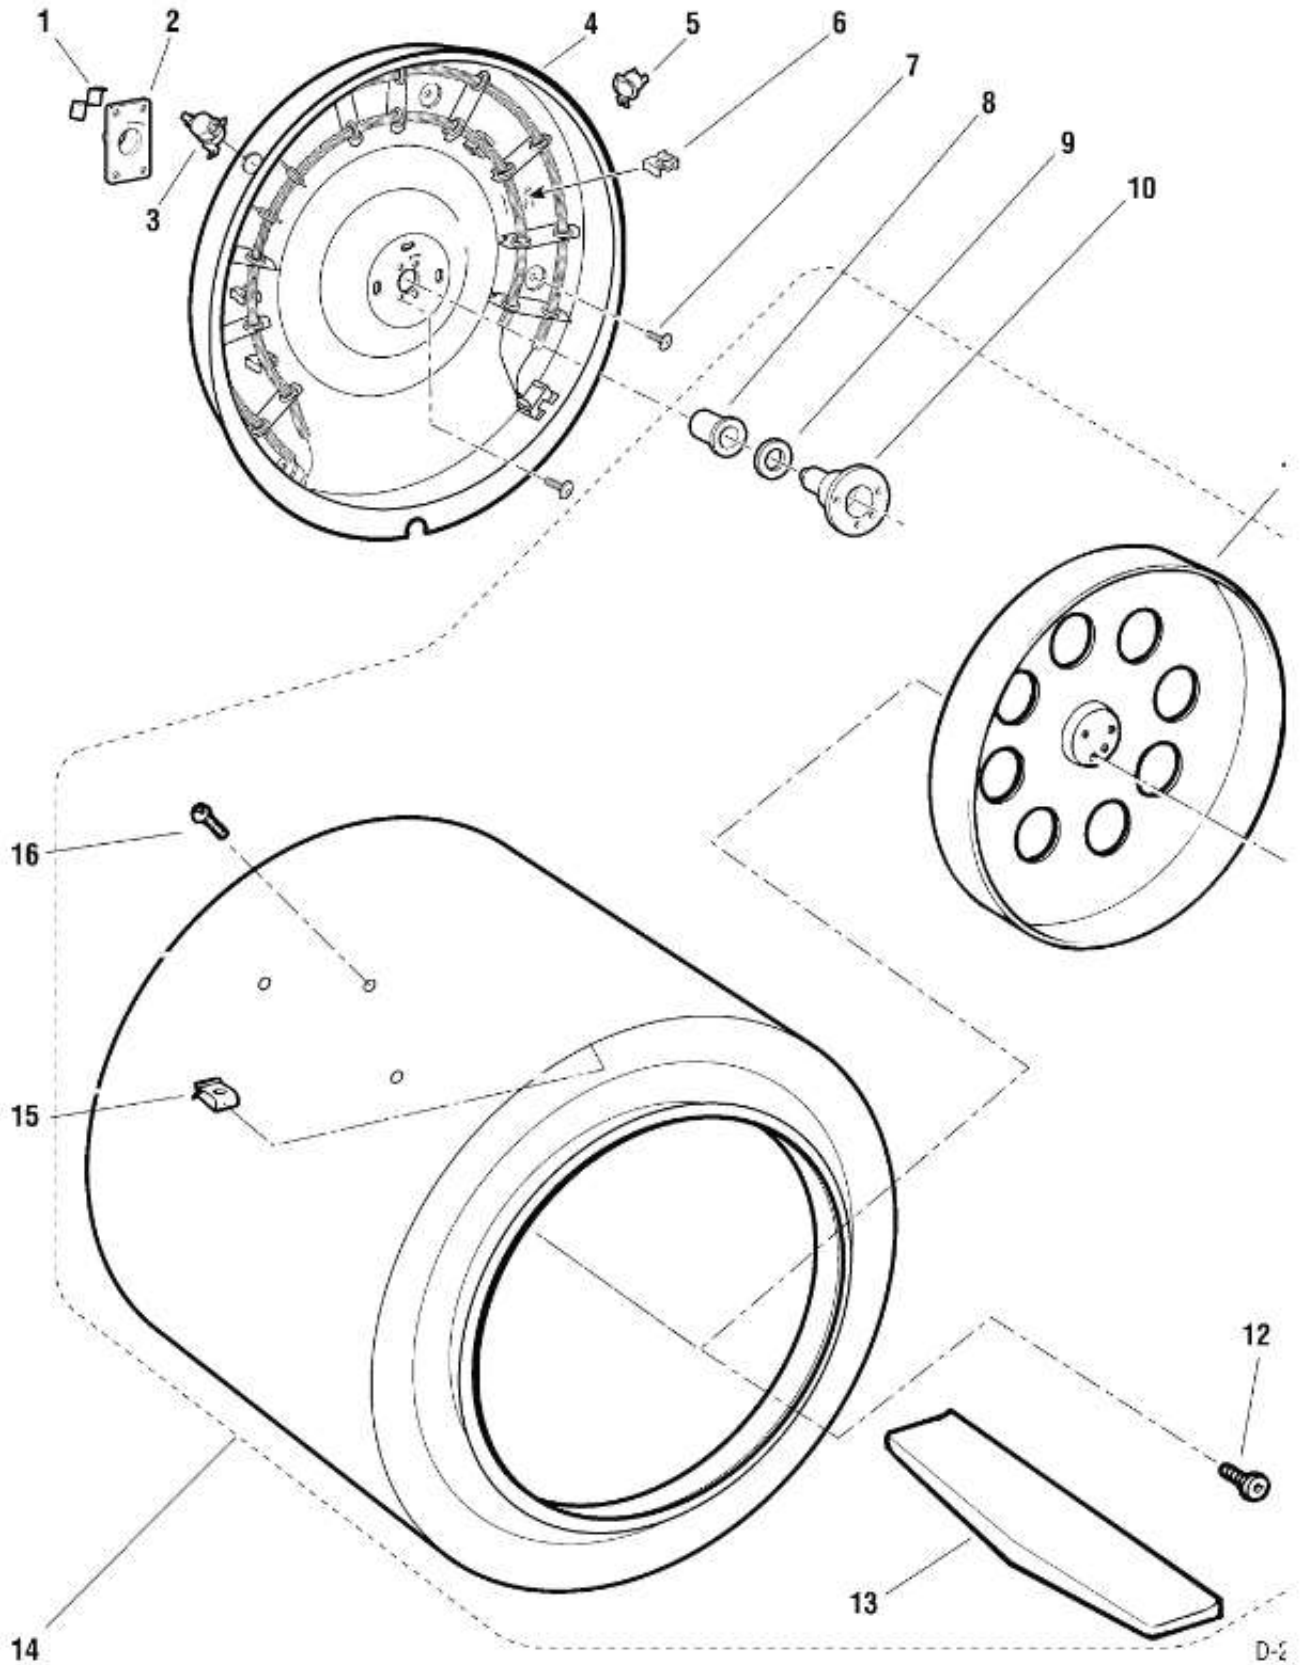

SECADORA PCKS443EB1WW