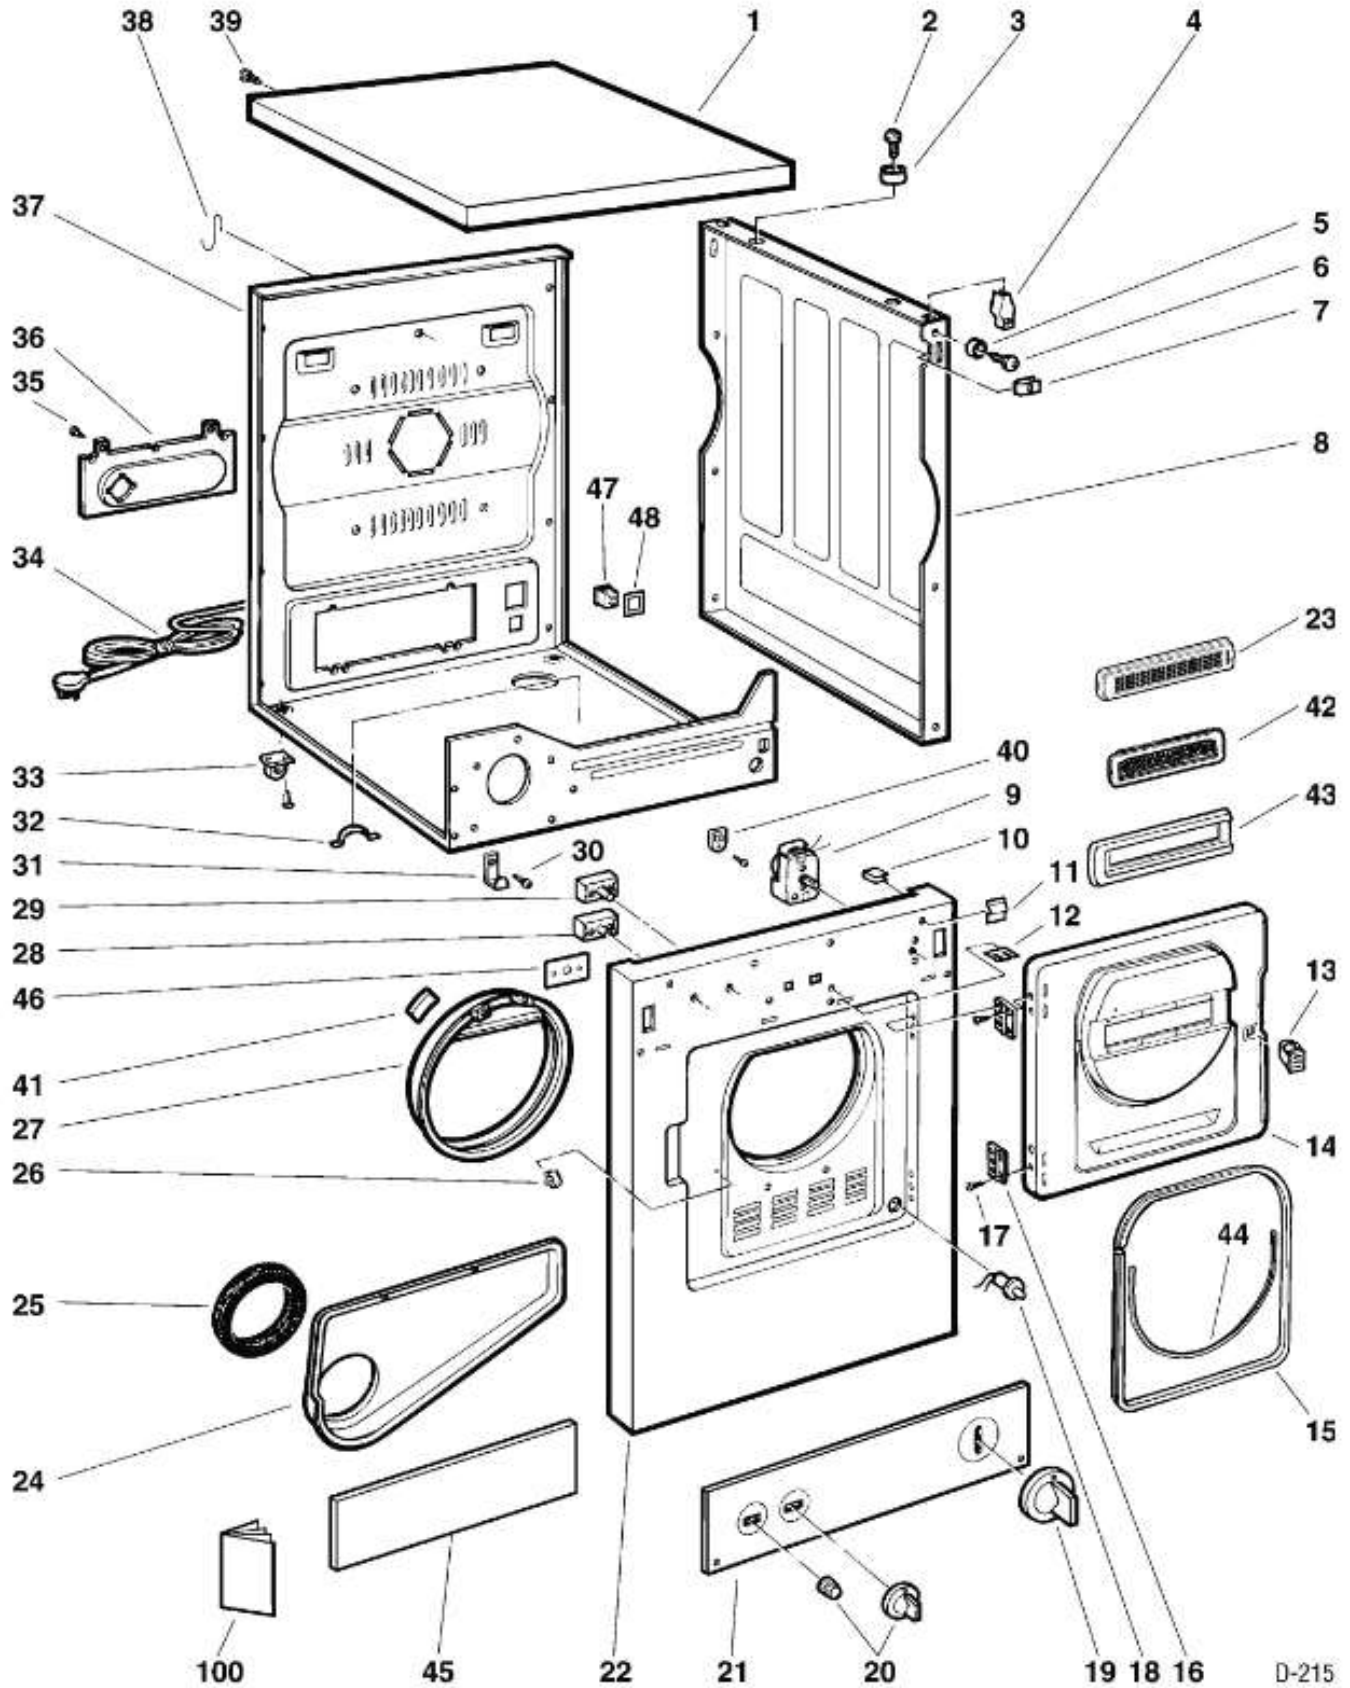

# SECADORA PCKS443EB1WW

## SECADORA PCKS443EB1WW

Guía	Componente	Descripción
1	WE13M36	SUPPORT MOTOR
1	WE20M208	TOP COVER W
1	WE1X627	GROUND STRAP
2	WE2M97	SCREW
2	WH2M270	SCREW
2	WE1M300	BUJE PARA SECADORA
3	WE4M136	THERMOSTAT
3	WE13X182	STRAP MOTOR
4	WE11M25	HEATER ASSY (240V MTY)
4	WE17M24	MOTOR & PULLEY
4	WE1M195	CLIP
5	WE4M137	THERMOSTATO
5	WE1M226	BUMPER
5	WE1M493	BRACKET, BELT SWITCH
6	WE2M175	SCREW T
6	WE1M452	CERAMIC INSULATOR
7	WE2X196	CLIP
7	WE1M280	SCREW
7	WE14M41	PLATE ELBOW
8	WE14M97	BLOWER HOUSING ASM.
8	WE20M202	SIDE PANEL W
8	WE1M462	SLEEVE BEARING
9	WE16X16	BLOWER WHEEL
9	WE4M285	TIMER ASM.
9	WE1M461	O RING
10	WE1X406	CLIP, CABLE
10	WE1X688	CLAMP FAN
10	WE3X39	SOPORTE
10	WE3M33	SOPORTE
10	WE3M33	SHAFT & BRACKET ASM
10	WE3M33	SHAFT & BRACKET ASM
10	WE3M33	SHAFT & BRACKET ASM
10	WE3M33	SHAFT & BRACKET ASM
10	WE3M33	SHAFT & BRACKET ASM
11	WE2M95	SPEEDCLIP