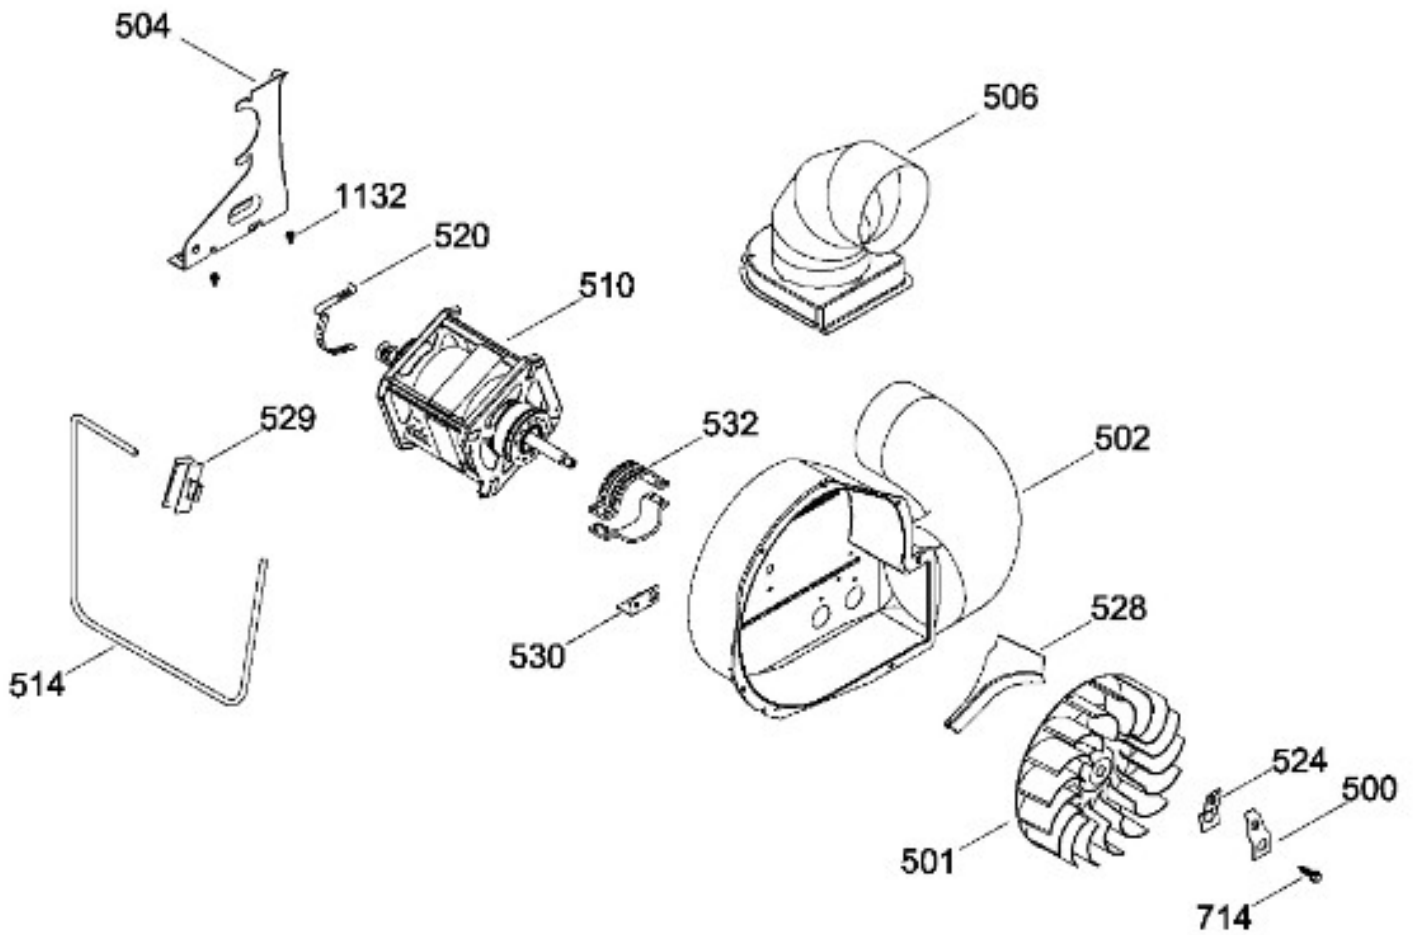

Distribuidor Autorizado

SurteRápido.com

Venta de Refacciones
Electrodomesticas

SECADORA PCKS443EB3WW