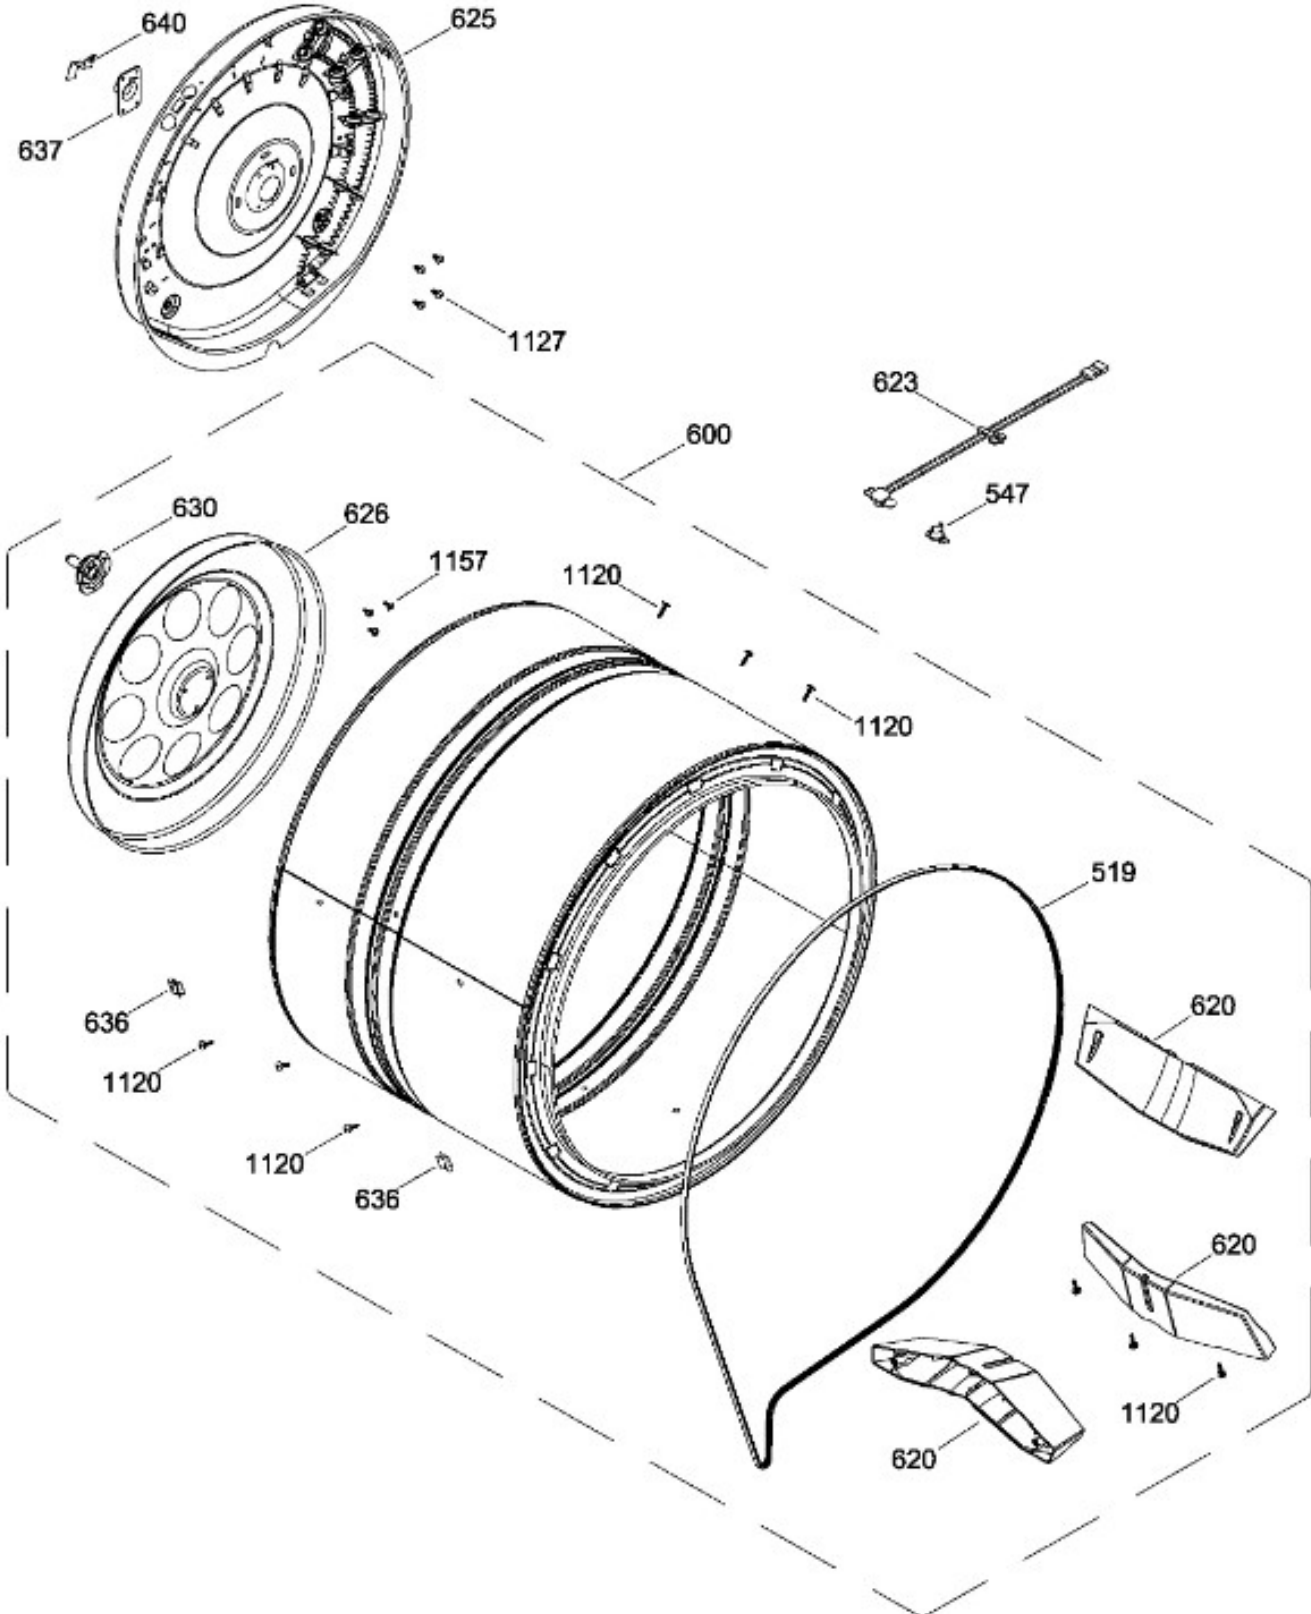

Distribuidor Autorizado

SurteRápido.com

Venta de Refacciones
Electrodomesticas

SECADORA PCKS443EB3WW

Guía	Refacción	Descripción
1	WW01F01499	PANEL DE CONTROL
7	WG04L00423	PERILLA
8	WE1M361	BUTTON SWITCH
10	WW01F01483	TIMER Y SWITCH ARNES ENSAMBLE
10	WW02A00202	TIMER Y SWITCH ARNES ENSAMBLE
20	WG04A00079	CLIP
22	WE2X196	CLIP
23	WG04F04221	SWITCH , PTS
25	WE1M398	SHIELD CONTROL
27	WE26M00392	HARNESS CONTROL PANEL
34	WG04L00302	KNOB
34	WW01L00646	KNOB
34	WW01L00644	PERILLA ROTAT. G.E. ENS.
100	WE20M532	PANEL FRONT(WHITE) (WHITE)
101	WE18M20	FILTER
102	WG02L00217	INTERRUPTOR PUERTA
105	WE1M406	GRID
107	WE1M407	SLIDE
109	WG03L00198	SELLO PUERTA
111	WE14M00234	TRAP DUCT PAINTED
114	WW02L00145	SELLO PUERTA
120	WG04F03491	TOPE PUERTA
121	212D1080G41	CABLES
126	WW01A00537	SELLO ESPUMA
128	WW01A00538	SELLO ESPUMA
129	212D1080G41	GASKET (SEAL) 1 (SEAL)
202	212D1080G41	DOOR LINER
207	212D1080G41	OUTER DOOR W
213	WG04F00606	LATCH
220	WW02L00029	HINGE
401	WE20M205	TOP COVER T
404	WE20M533	SIDE PANEL
406	WE26M00394	HARNESS ELECT WITH TSTATS
408	WE20M534	CHASSIS BASE
420	WE1M194	KNOCKOUT