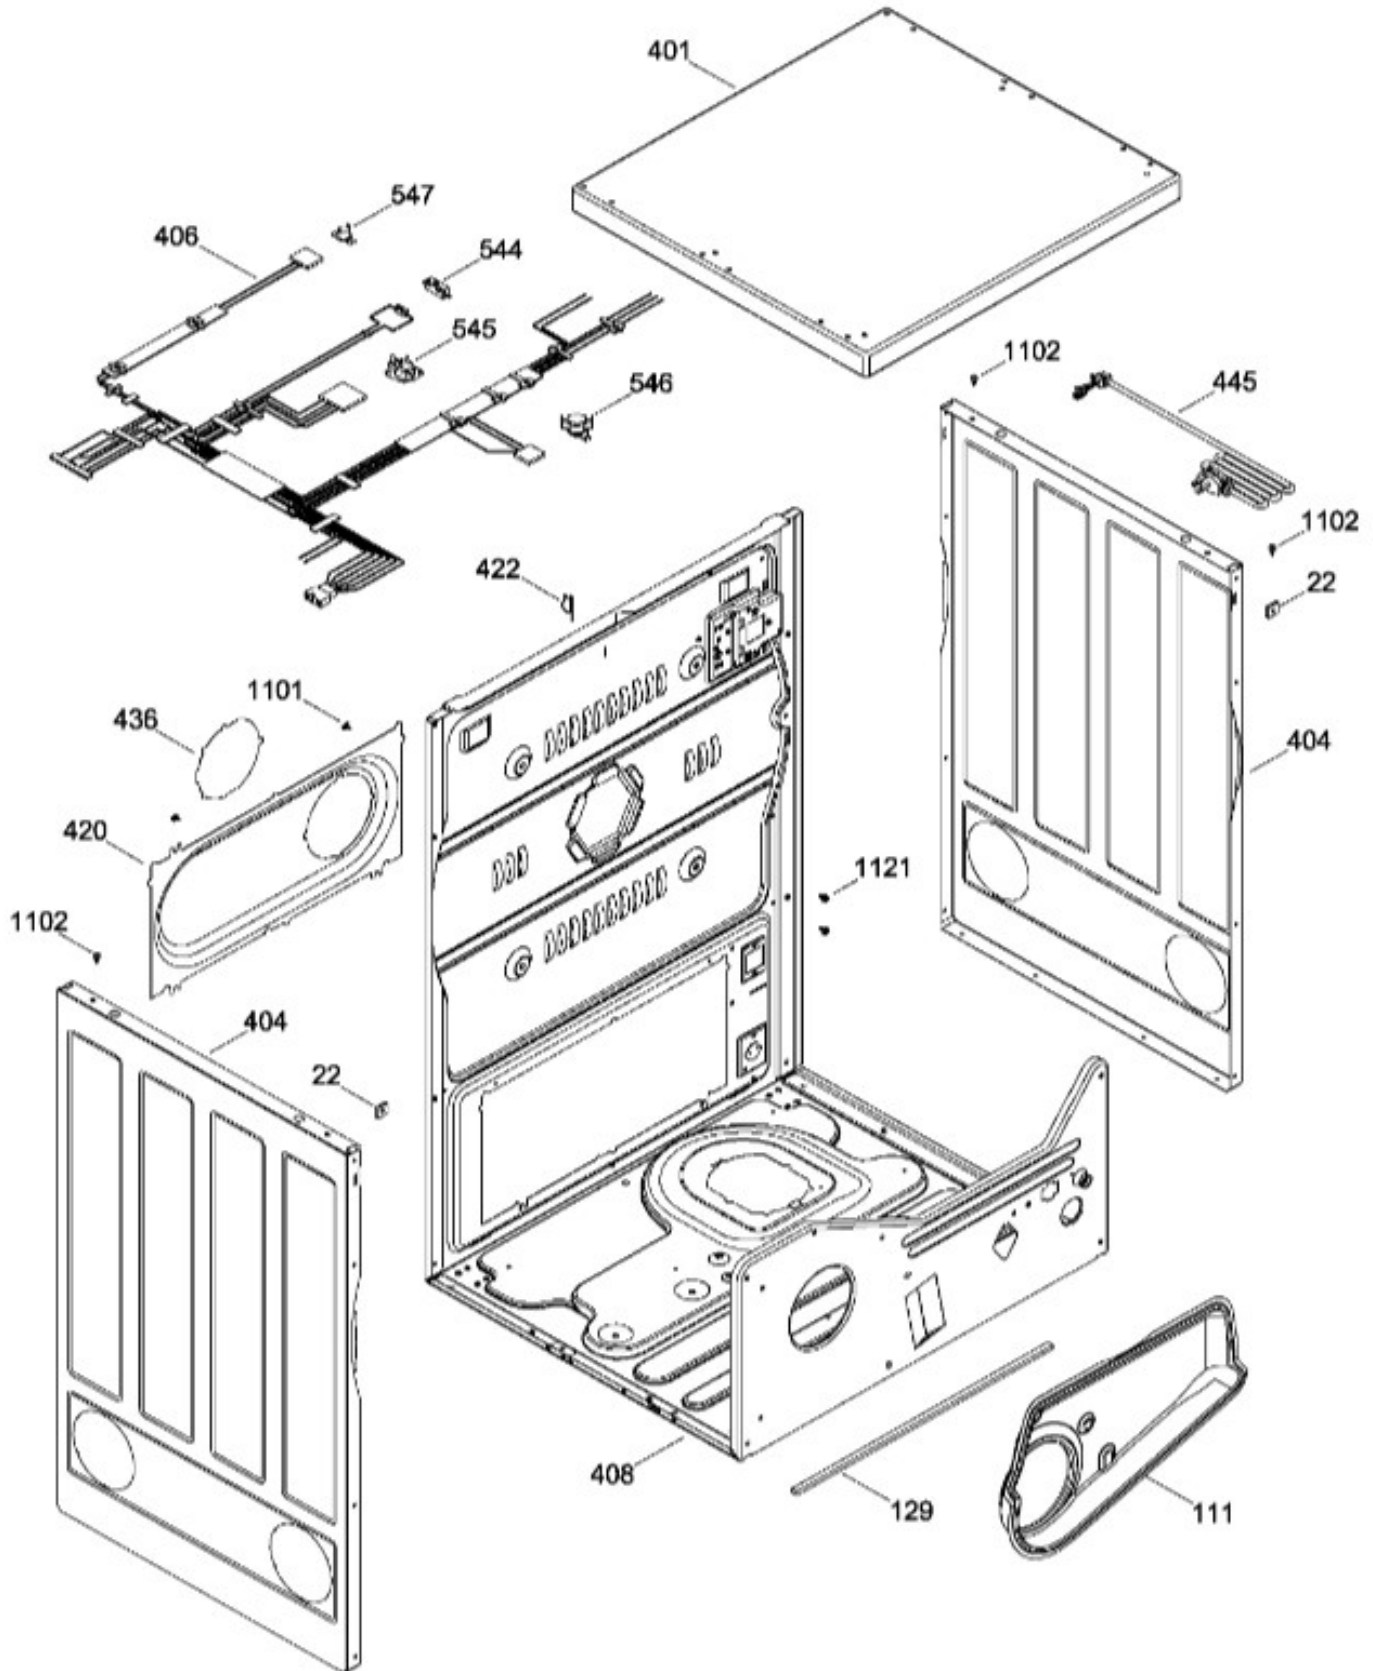

Distribuidor Autorizado

SurteRápido.com

Venta de Refacciones
Electrodomesticas

SECADORA PCKS443EB3WW