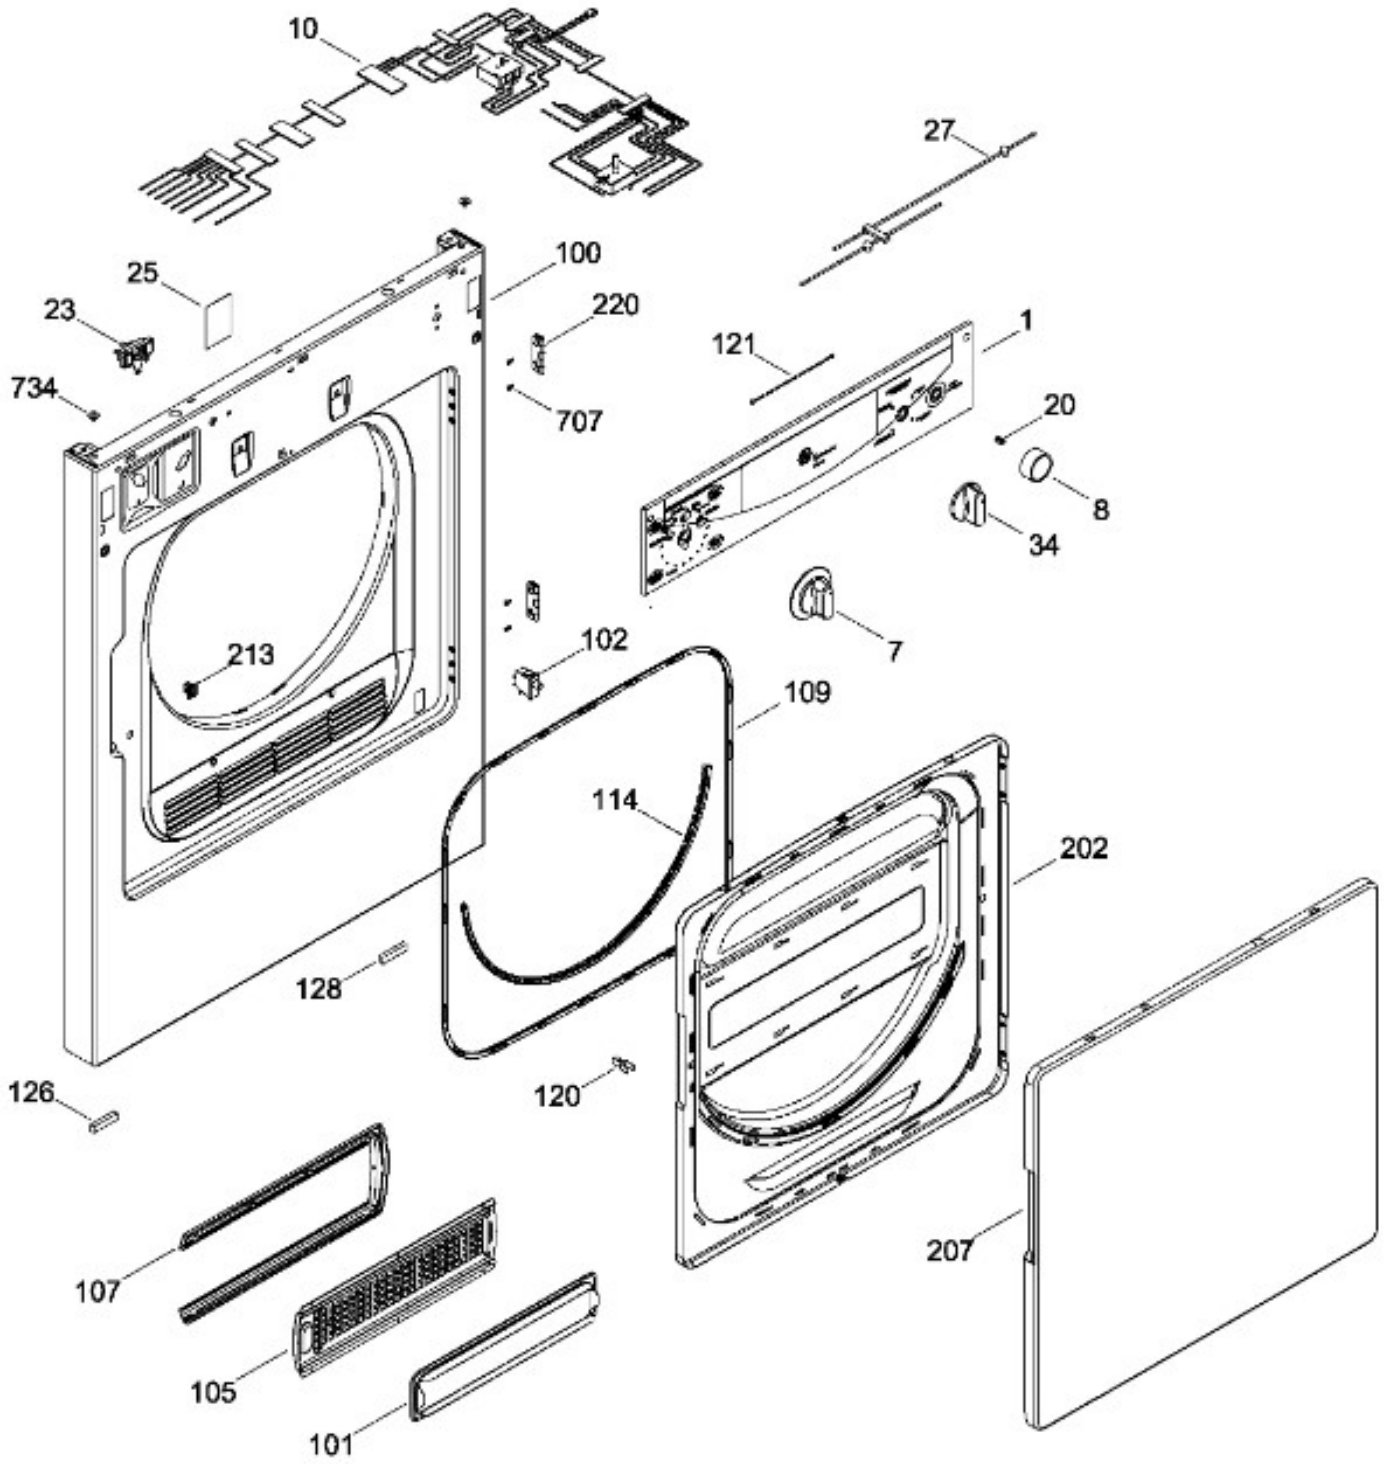

Distribuidor Autorizado

SurteRápido.com

Venta de Refacciones
Electrodomesticas

SECADORA PCKS443EB3WW