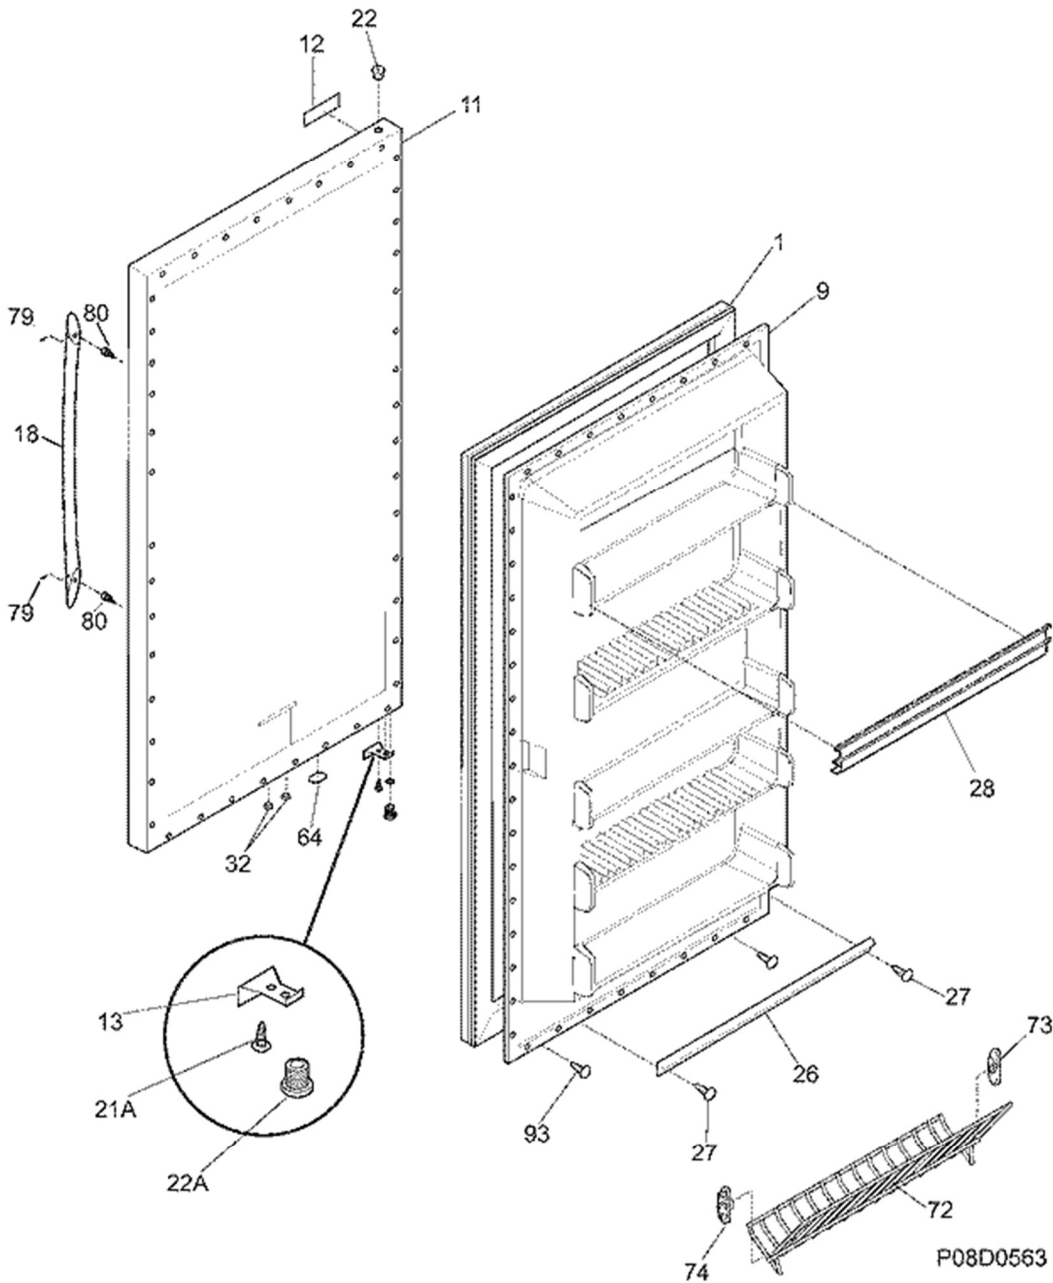

Publication No: 5995523577

PLFU1778ES7

DOOR

09/08

2

Guía	Descripción	# de parte
1	Door Gasket	5304507206
9	Inner Door Panel - White	216527813
11	PANEL-OUTER DOOR	297316525
12	NAMEPLATE	240558802
13	DOOR STOP	297257002
18	Door Handle	240536818
21A	SCREW	5304460608
22	Top Hinge Bearing	216970802
22A	BEARING-HINGE	297006800
26	Door Secondary Gasket	216524201
27	Gasket Retainer Clip Kit - 24 Pieces	5303922007
28	RACK-DOOR	216806100
32	Vent Valve	5309950074
64	PLUG-BUTTON	216403700
72	SHELF	216514100
73	Shelf End Cap - Left Side - Tilt Out	216513900
74	Shelf End Cap - Right Side - Tilt-out	216514000
79	Screw	218755402
80	Screw	218755504
93	SCREW	216858001