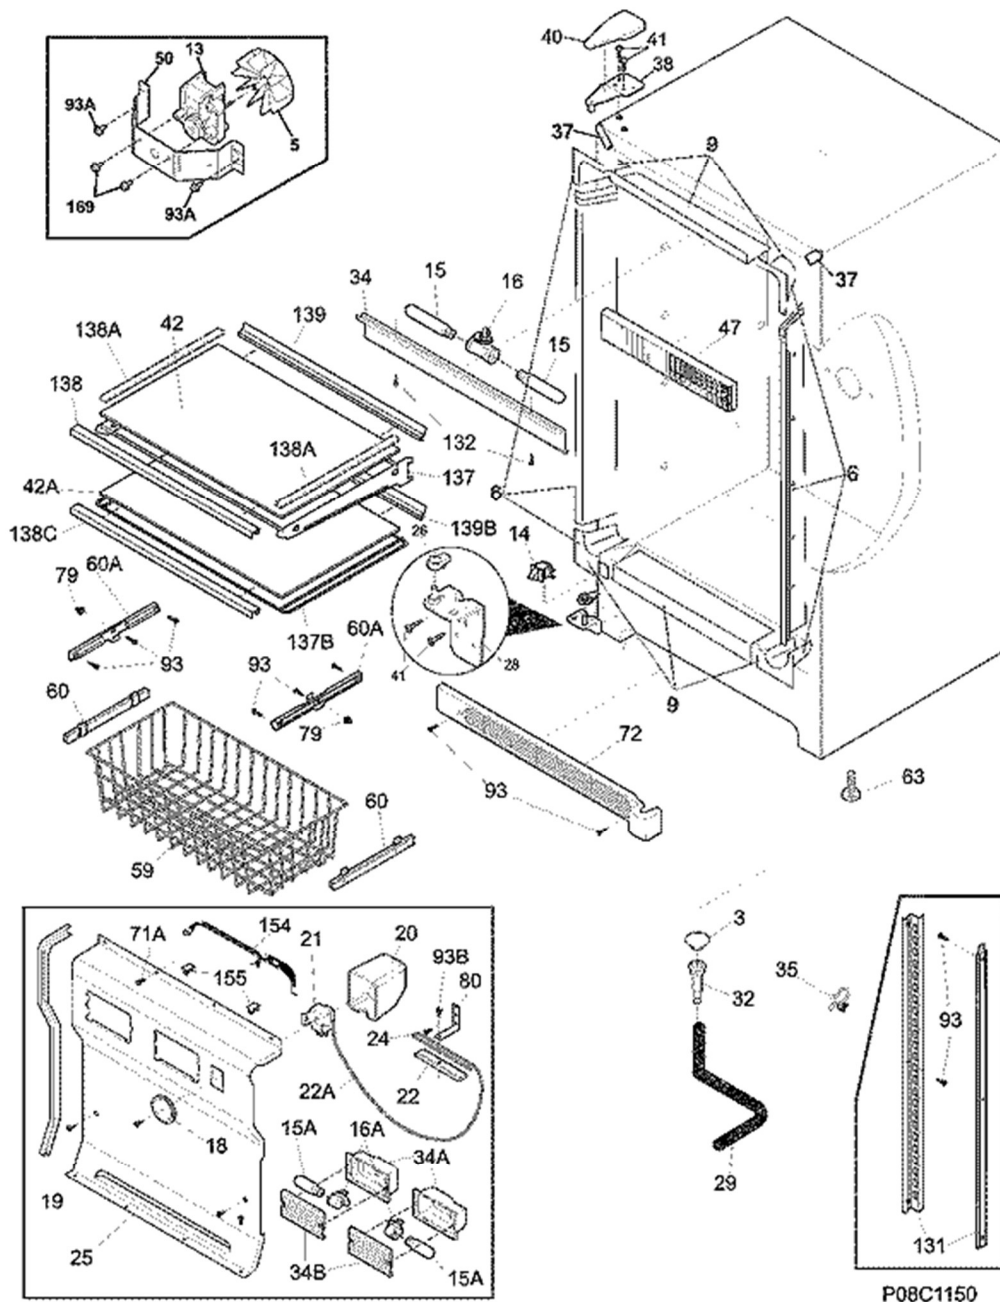

Publication No: 5995523577

PLFU1778ES7

CABINET

09/08

4

Guía	Descripción	# de parte
3	SCREEN-DRAIN	216503100
5	FAN BLADE	297259600
6	BREAKER KIT W/CORNE	297200600
9	BREAKER KIT W/CORNE	297200100
14	SWITCH	216822901
15	Refrigerator Light Bulb	5304517886
15A	Light Bulb - T-8 Style 25W	241552802
16	Dual Light Socket	241622802
16A	Light Socket - 25W	297139501
18	Thermostat Knob - White	216707200
19	Evaporator Cover Gasket	216204902
20	COVER	216967201
21	Temperature Control Thermostat	5304513033
22	CLAMP	216823500
22A	TUBE	5303916855
24	SCREW	5304460604
25	Evaporator Cover	297099253
26	RAMP	297248200
28	HINGE-BOTTOM	297283901
29	HOSE-DRAIN	5304512272
32	Drain Pipe	5304511843
34	SHIELD-LIGHT	216979500
34A	SHIELD-LIGHT	297053102
34B	LENS	297053200
35	Drain Hose Clamp	216273000
37	CORNER CABINET TRIM	5303918607
38	Upper Hinge	297283803
40	COVER-UPPER HINGE	297164401
41	Hinge Mounting Hexagonal Screw	240578902
42	Glass Shelf	297265900
42A	Glass-shelf,sliding	297007700
47	PLATE	297053300
50	BRACKET-FAN MOTOR	127112
59	BASKET	216939300
60	Basket Slide - Right Side	297054200
60	Drawer Slide - Left or Right Side	297013500
60A	Drawer Slide - Left or Right Side	297013500
63	Adjustable Leveling Foot - Black	216396900
71A	SCREW	297146820

Guía	Descripción	# de parte
72	GRILLE/KICKPLATE	297036907
79	Nut Insert	301036
80	BRACKET	6594601
93	SCREW	216858001
93A	SCREW	216629601
93B	SCREW	216036601
131	CHANNEL-SHELF Mounting	241513001
132	SCREW	5304460601
137	Frame-shelf,cantilever	297050600
138	Trim-shelf,front	297050700
139	Trim-shelf,rear	297050800
154	WIRE	297053000
155	Clip, Plastic, W/Adhesive	30534600
169	SCREW	216912401
F13	FAN MOTOR EVAP 115V	297309000