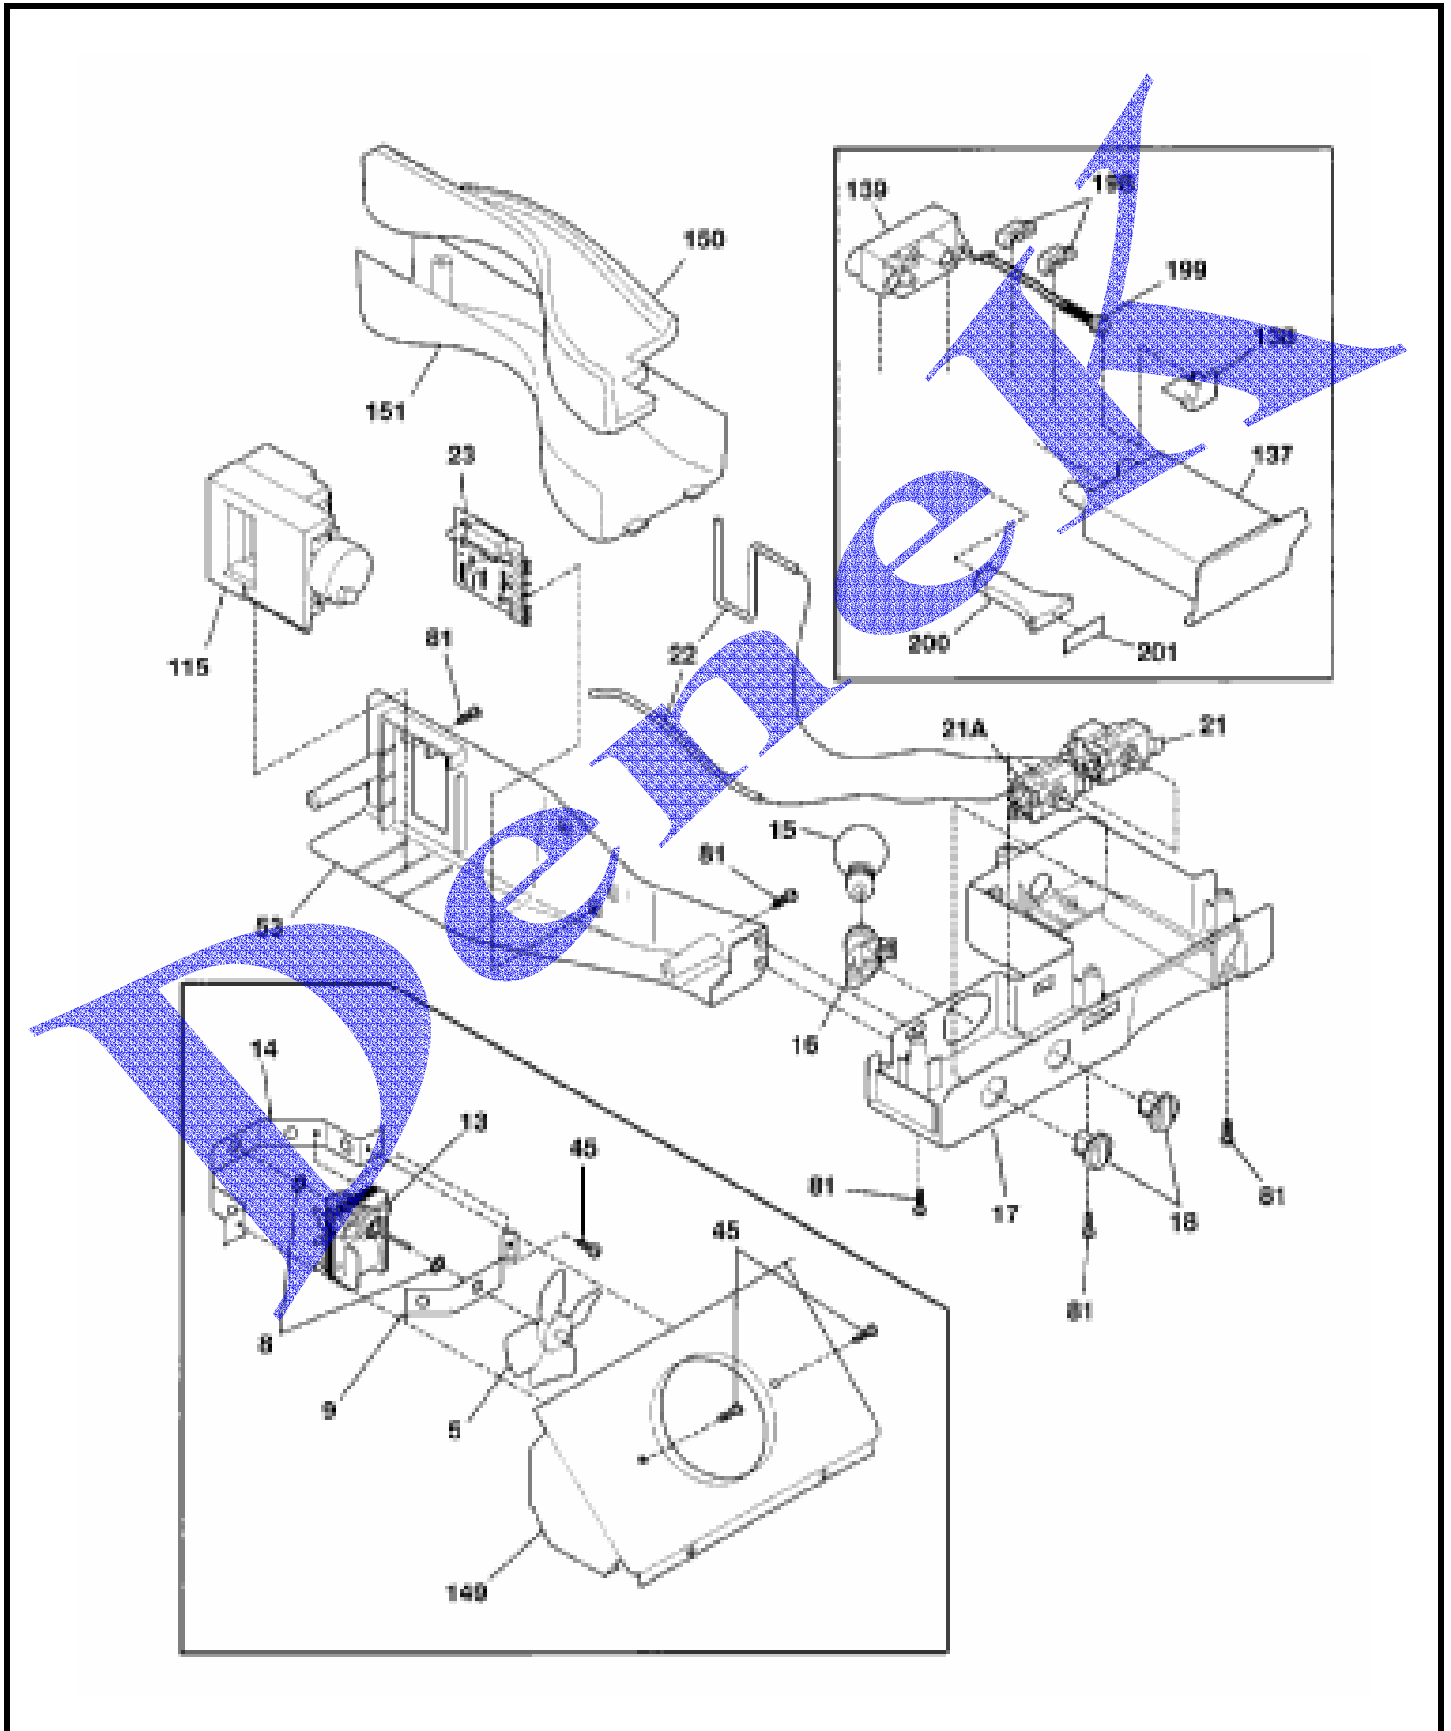

FRIGIDAIRE PLRS267ZAB0

CONTROLS

FRIGIDAIRE PLRS267ZAB0

CONTROLS

5	5308000010	Fan Blade,red ,evaporator fan
8	5300157666	Bushing-motor mtg,(2)
9	5303292396	BRACKET-MOTOR MTG,FRONT
13	240315803	Motor-evap fan
14	5303292397	BRACKET-MOTOR MTG,REAR
15	240436701	Light Bulb/Lamp,A-15 ,40 W ,120 V ,miniature
16	218906801	SOCKET-LIGHT/LAMP
17	240317701	Box-control,front
18	240360801	Knob,temp control
21	240375903	Control-temperature
21	5304421067	Control-temperature,frzr section
22	218660702	Tube-insulator
23	240375803	Control-defrost,adaptive timer ,PC board
45	5303001343	Screw,hex washer head ,8-15A x 0.500
53	240369501	Box-control
81	5308016566	Screw,hex washer head ,8-15A x 0.625 ,low profile
115	5304421593	Switch-micro,single pole ,double throw ,damper assy
115	240440701	Damper Assy,w/seal
137	240396401	Filter,water ,carbon cassette ,front ,with o`rings
137	240396701	Bypass,water filter ,Optional Part
138	240397301	Button-filter release
139	240396001	Base-water filter
149	240331602	Shroud-fan orifice
150	240394204	Insulation-water tube cover
151	240373806	Cover-water tube
198	240397401	Retainer
199	240397501	Rod
199	240398401	Spring-filter release rod
200	240397601	Light pipe
201	240398502	Label-control box
NI	240427201	Heater-freezer control
NI	215474201	WASHER,``SLINGER`` ,NYLON ,EVAP FAN SHAFT
NI	5303916855	TUBE SENSOR SLEEVE ,PLASTIC ,CLEAR
NI	3205266	Edge Protector,wiring harness
NI	240439901	Wiring Harness,controls
NI	5303209814	NUT,``U`` TYPE, NO. 8-15(A)
NI	5303001259	Screw-timer mtg,pan hd ,6-20 x 0.438