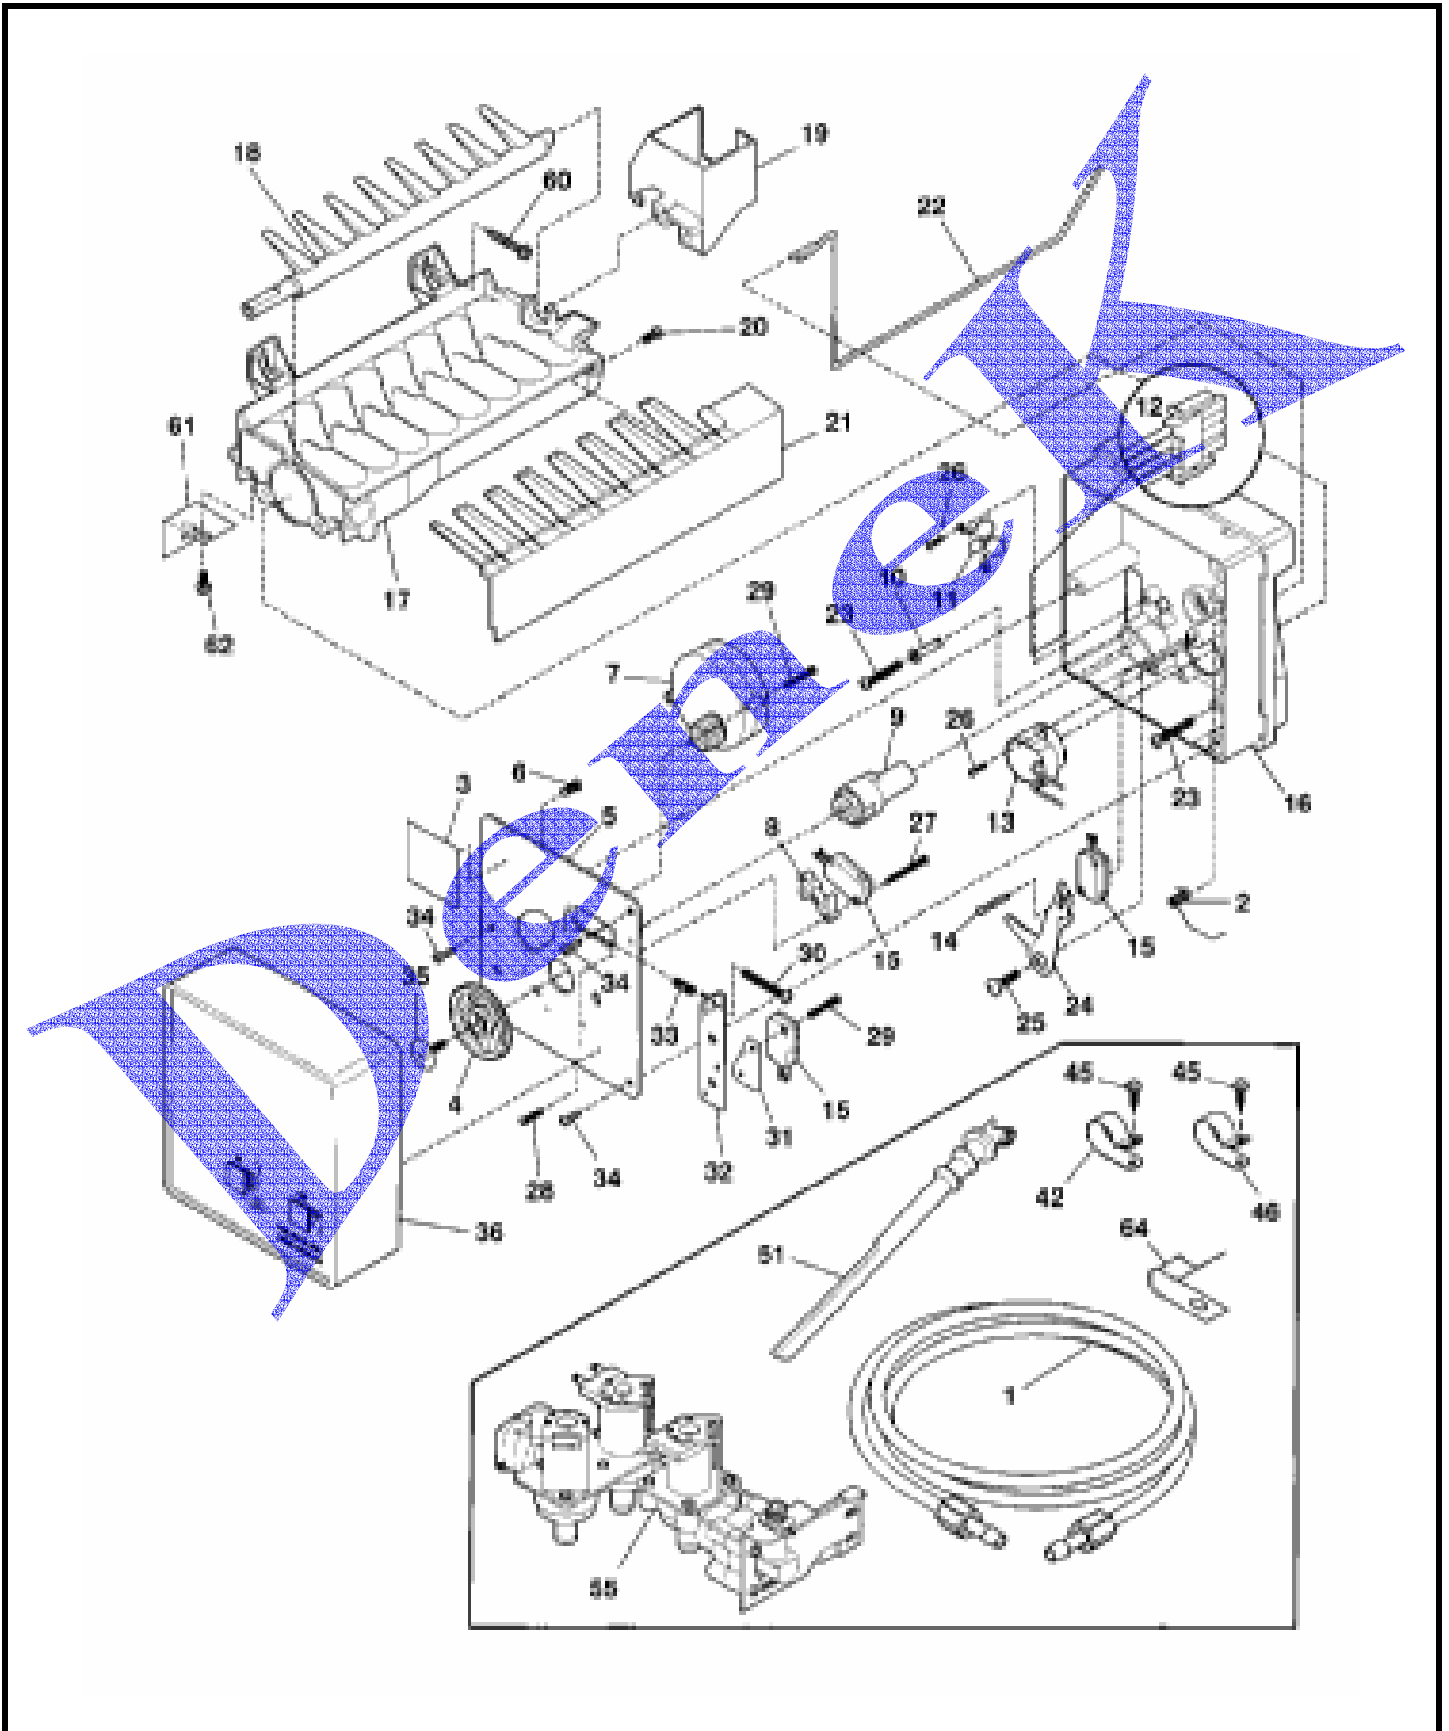

FRIGIDAIRE PLRS267ZAB0

ICE CONTAINER

FRIGIDAIRE PLRS267ZAB0

ICE CONTAINER

1	218976901	Tube-water inlet,inlet valve ,to ice maker
2	5304420650	Spring,shut-off arm
3	3206299	LABEL,ID PLATE
4	3206301	GEAR
5	3206303	PLATE-MOUNTING
6	3206305	SCREW-GROUND WIRE,8-32 X 0.250
7	3206306	MOTOR-ICE MAKER
8	3206312	SPACER-HOLD SWITCH
9	3206313	GAM
10	3206315	CLAMP
11	3206319	THERMAL CUTOFF,ICE MAKER ,COMPLETE ASSY
12	240352601	Wiring Harness,internal ,with plug
13	3206322	THERMOSTAT ASSY,ICE MAKER
14	5304420652	Screw,4 x 0.750 ,switch mtg.
15	3206324	SWITCH,(3)
16	5304420653	Support,phenolic
17	5303320545	Mold-ice maker,Radius Cube ,with heater
18	3206328	EJECTOR-ICE
19	3206330	BEARING & INLET
20	5304408581	SCREW,8-32 X 0.375
21	3206332	ICE STRIPPER
22	3206333	SHUT-OFF ARM
23	5304408582	SCREW,8-32 X 0.875 ,MOLD-TO-SUPPORT ,(3)
24	3206335	LEVER ARM
25	3206336	SCREW,8-18 X 0.562 ,LEVER ARM/SPRT
26	5304420654	Screw-thermo/sprt,4-24 x 0.375 ,(4)
27	3206338	SCREW,4-40 X 1.000 ,HOLD SWITCH MTG ,(2)
28	3206339	SCREW-TIMING STOP,4-40 X 0.375
29	3206323	SCREW,4-24 X 0.750 ,(6)
30	3206341	SCREW-TIMING ADJ,8-32 X 1.000
31	3206342	INSULATOR
32	3206343	PLATE-VALVE SWITCH
33	5304408583	SPRING-TIMING ADJ
34	5304420655	Screw,plazscrew ,8-10 ,(3)
35	5304408585	SCREW
36	3206347	COVER-ICE MAKER
42	5303001199	Clamp-wiring harness,strain relief ,galv steel
45	5303001343	Screw hex washer head ,8-15A x 0.500
46	5303001193	CLAMP ,50 ID ,STEEL ,WATER TUBE
51	240387101	Tube-water,ice mold fill ,extension
55	240321801	Valve-water,triple solenoid
60	5303207328	SCREW,HEX WASHER HEAD ,8-15A X 1.000 ,(2)
61	218721500	Bracket-leveling,ice maker
62	218737900	SCREW-IM BRKT MTG,HEX WASHER HEAD ,
64	5303001549	Clamp,0.31 ID ,steel ,copper wtr line
NI	240363601	Screw-shoulder
NI	218873001	CAP-WATER VALVE