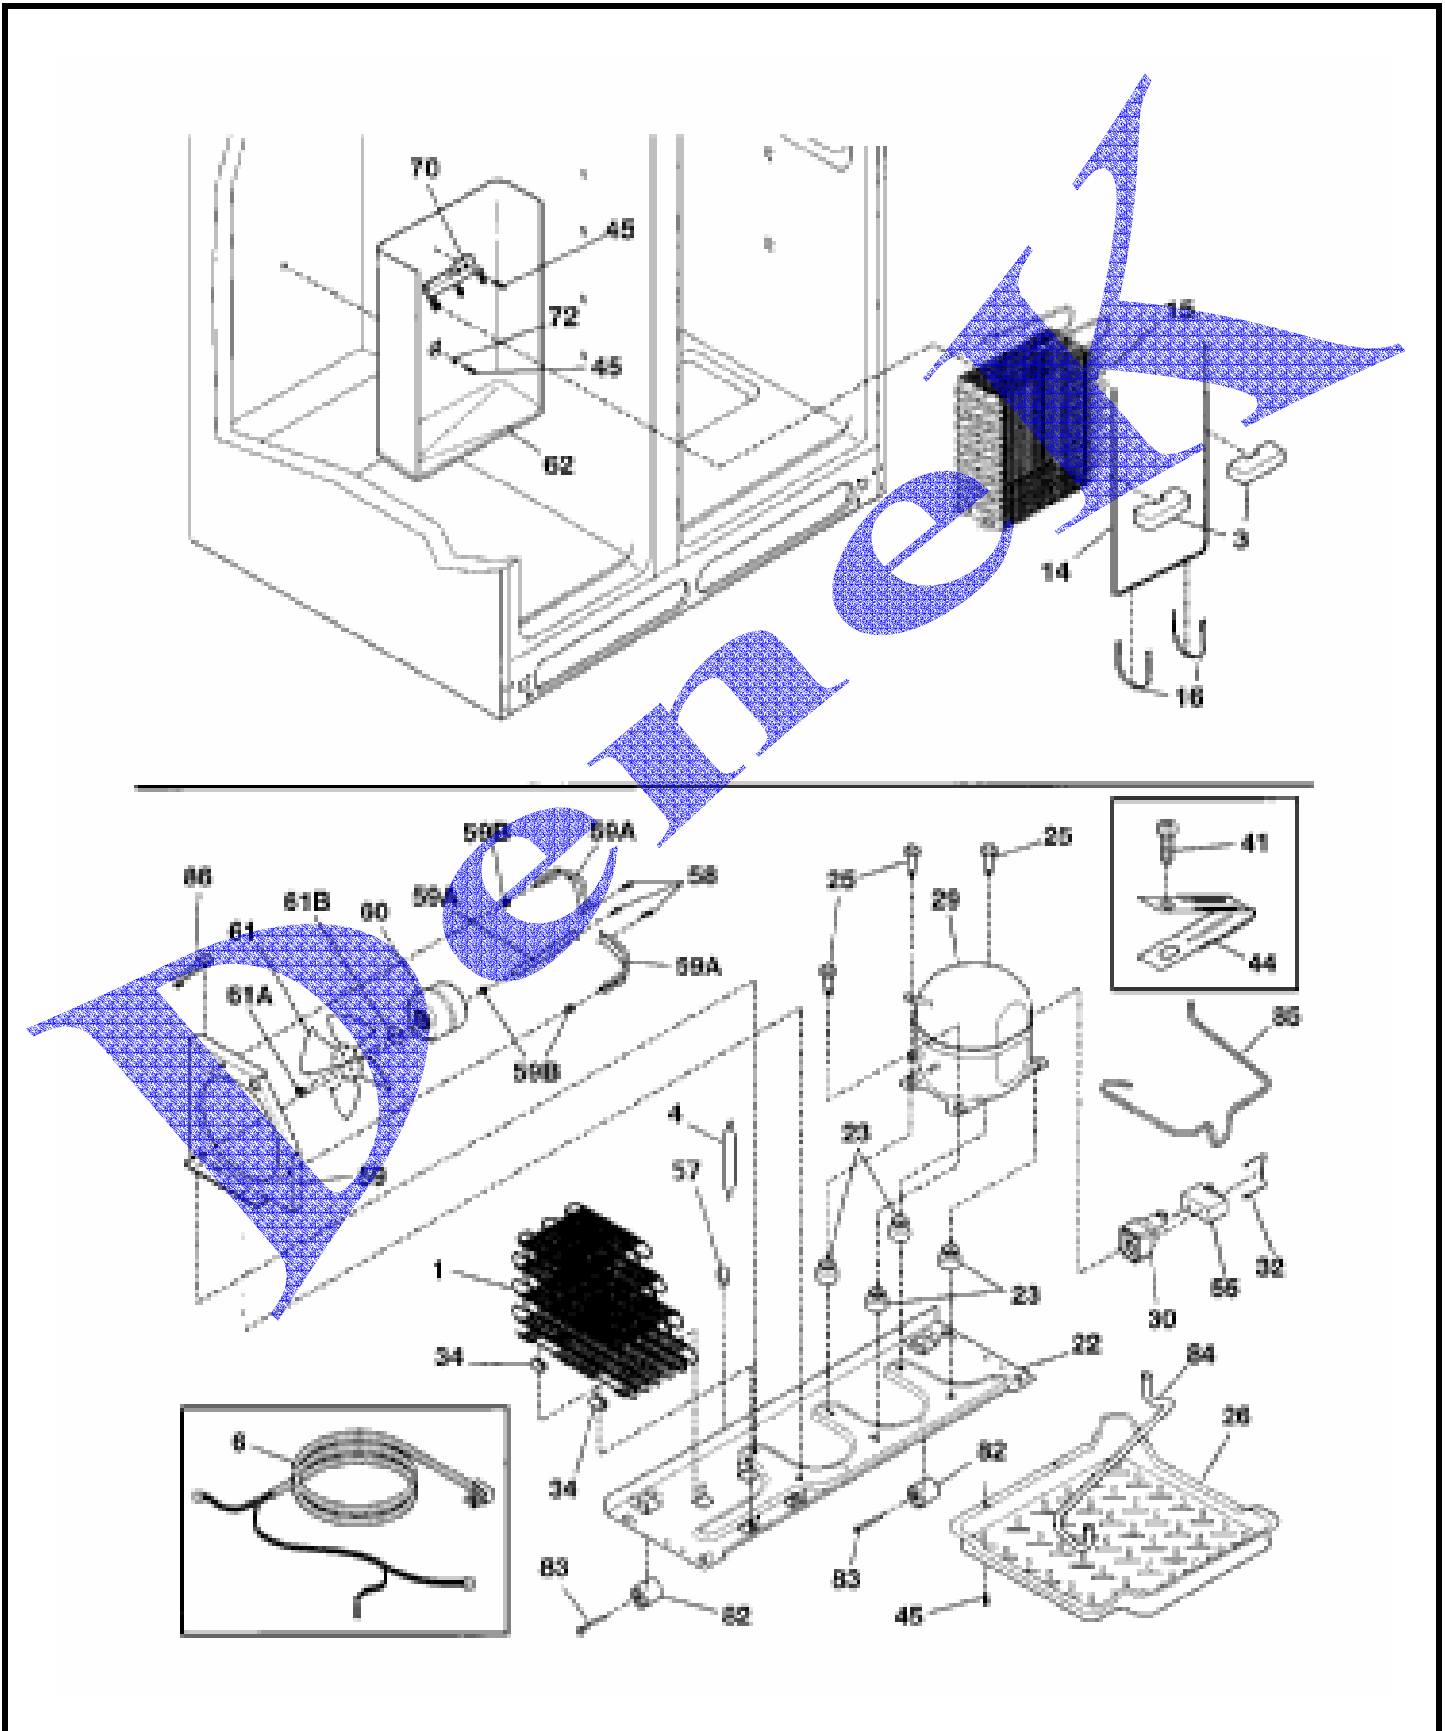

FRIGIDAIRE PLRS267ZAB0

SYSTEM

FRIGIDAIRE PLRS267ZAB0

SYSTEM

1	240333603	Condenser
3	218679607	Block-evap coil,styrofoam ,(2)
4	218944001	DRIER-FILTER,R134A SYSTEM
6	240346402	Harness-wiring,machine compt
14	5303918253	Defrost Heater Kit
15	5303918216	Evaporator Kit
16	5308000110	Strap-evap/heater,aluminum ,(2)
22	240330003	Base-compressor
23	218513300	Grommet-compr mtg,(4)
25	240491501	Screw-compressor mtg,1/4-28 x 1.16 ,(4)
26	240332602	Pan-defrost drain
29	5303918252	Compressor,w/electricals
30	218721114	Starter-PTC
32	218740800	Clamp,elec cont mtg ,compressor
34	240405201	Grommet,rubber ,black ,cond tube/wire
41	218897001	SCREW,HEX WASHER HEAD ,8-32 X 1/4
44	215174700	CLAMP-SERVICE CORD,STRAIN RELIEF ,GALV STEEL
45	5303001343	Screw,hex washer head ,8-15A x 0.500
45	5308016566	Screw,hex washer head ,8-15A x 0.625 ,low profile
55	218909901	Capacitor,run ,50/60 Hz ,220 VAC ,15 microfarad
57	240403601	Clip-wiring harness
58	215004600	Screw,hx serr wshr hd ,8-36 x 7/16 ,cond fan motor,(2)
59	240315501	SHROUD-COND FAN
59	240346501	Bracket-support,cond mtr ,(3)
59	240346601	GROMMET-BRACKET,(3)
60	240334001	Motor,condenser fan
61	215004700	NUT,SPEED
61	215004800	GROMMET-SILENCER
61	240315401	Fan Blade,galv steel ,condenser fan
62	240429402	Trough-drain
70	218990801	BRACKET-EVAP/CVR MTG
72	218397000	BUTTON-HANDLE MTG,DOVETAIL
82	5304418225	Roller,compressor base ,rear ,(2)
83	215164200	PIN-ROLLER,(2)
84	5304421068	Tube-drain,lower
85	240346201	Tube-connector,suction
86	240409302	Spacer-cond tube,black
NI	240439901	Wiring Harness,controls
NI	5303918218	Heat Exchanger Kit,suction line
NI	5303918222	HOT TUBE REPAIR KIT,SERVICE
NI	240346701	Tape-foam seal,shroud
NI	240359401	SCREW-FAN SHROUD,(2)