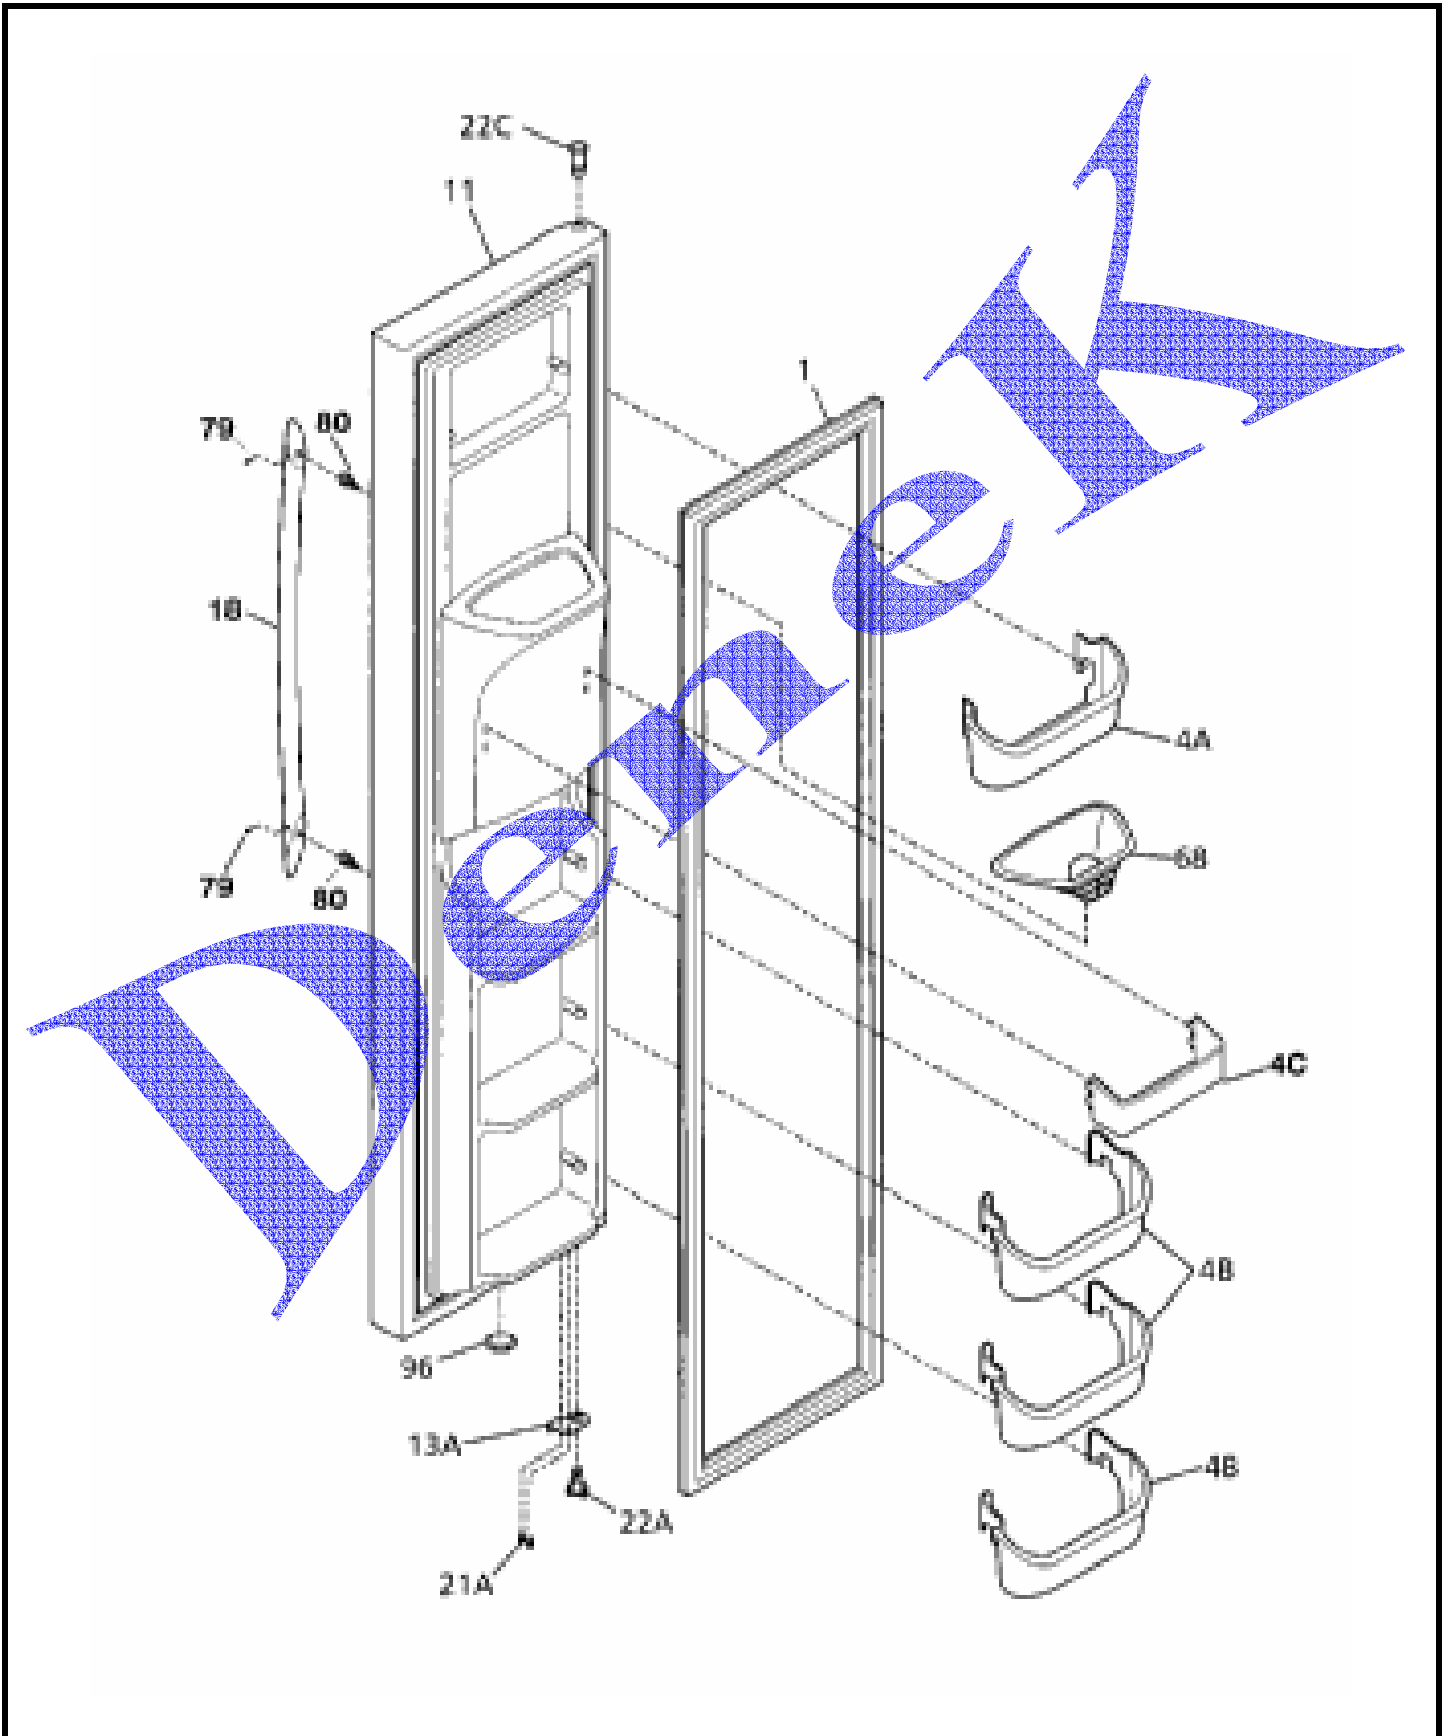

FRIGIDAIRE PLRS267ZAB0

FREEZER DOOR

FRIGIDAIRE PLRS267ZAB0

FREEZER DOOR

1	240390606	Gasket-frzr door,black ,magnetic
4	240334202	Bin-door,frzr-upper
4	240351602	Bin-door
4	240351702	Bin-door,frzr-dispenser
11	240451816	Panel-frzr door,stainless steel ,complete assy
13	240456906	Door Stop,black ,frzr
18	240409801	Handle-door,stainless steel ,with insert
21	5308016566	Screw,hex washer head ,8-15A x 0.625 ,low profile
22	240328202	Bearing-hinge(frz),closer
22	240328404	Bearing-hinge,black ,upper
68	240467701	Chute-ice
79	218755402	Screw-set,10-32 x 0.375
80	218755501	SCREW-SHOULDER,10 AB ,HANDLE MOUNTING
96	240345504	Plug-foam hole,black
NI	240352101	Connector-water,straight
NI	240323202	Harness-wiring,door
NI	5303918256	Dispenser heater kit
NI	218490900	Cleaner,stainless steel

FRIGIDAIRE PLRS267ZAB0

REFRIGERATOR DOOR

FRIGIDAIRE PLRS267ZAB0

REFRIGERATOR DOOR

2	240390605	Gasket-refr door,black ,magnetic
4	240323002	Bin-door,Pseudo ,bottom
7	240326203	Door-dairy
12	240449704	Nameplate,satin nickel
13	240456905	Door Stop,black ,ref
15	240451909	Panel-refr door,stainless steel ,complete assy
18	240409801	Handle-door,stainless steel ,with insert
21	5308016566	Screw,hex washer head ,8-15A x 0.625 ,low profile
22	240328201	Bearing-hinge(ref),closer
22	240328403	Bearing-hinge,black ,upper
27	240396102	Retainer,tall bottle
49	240430305	Bin-door,gallon
79	218755402	Screw-set,10-32 x 0.375
80	218755501	SCREW-SHOULDER,10 AB ,HANDLE MOUNTING
96	240345504	Plug-foam hole,black
NI	218490900	Cleaner,stainless steel