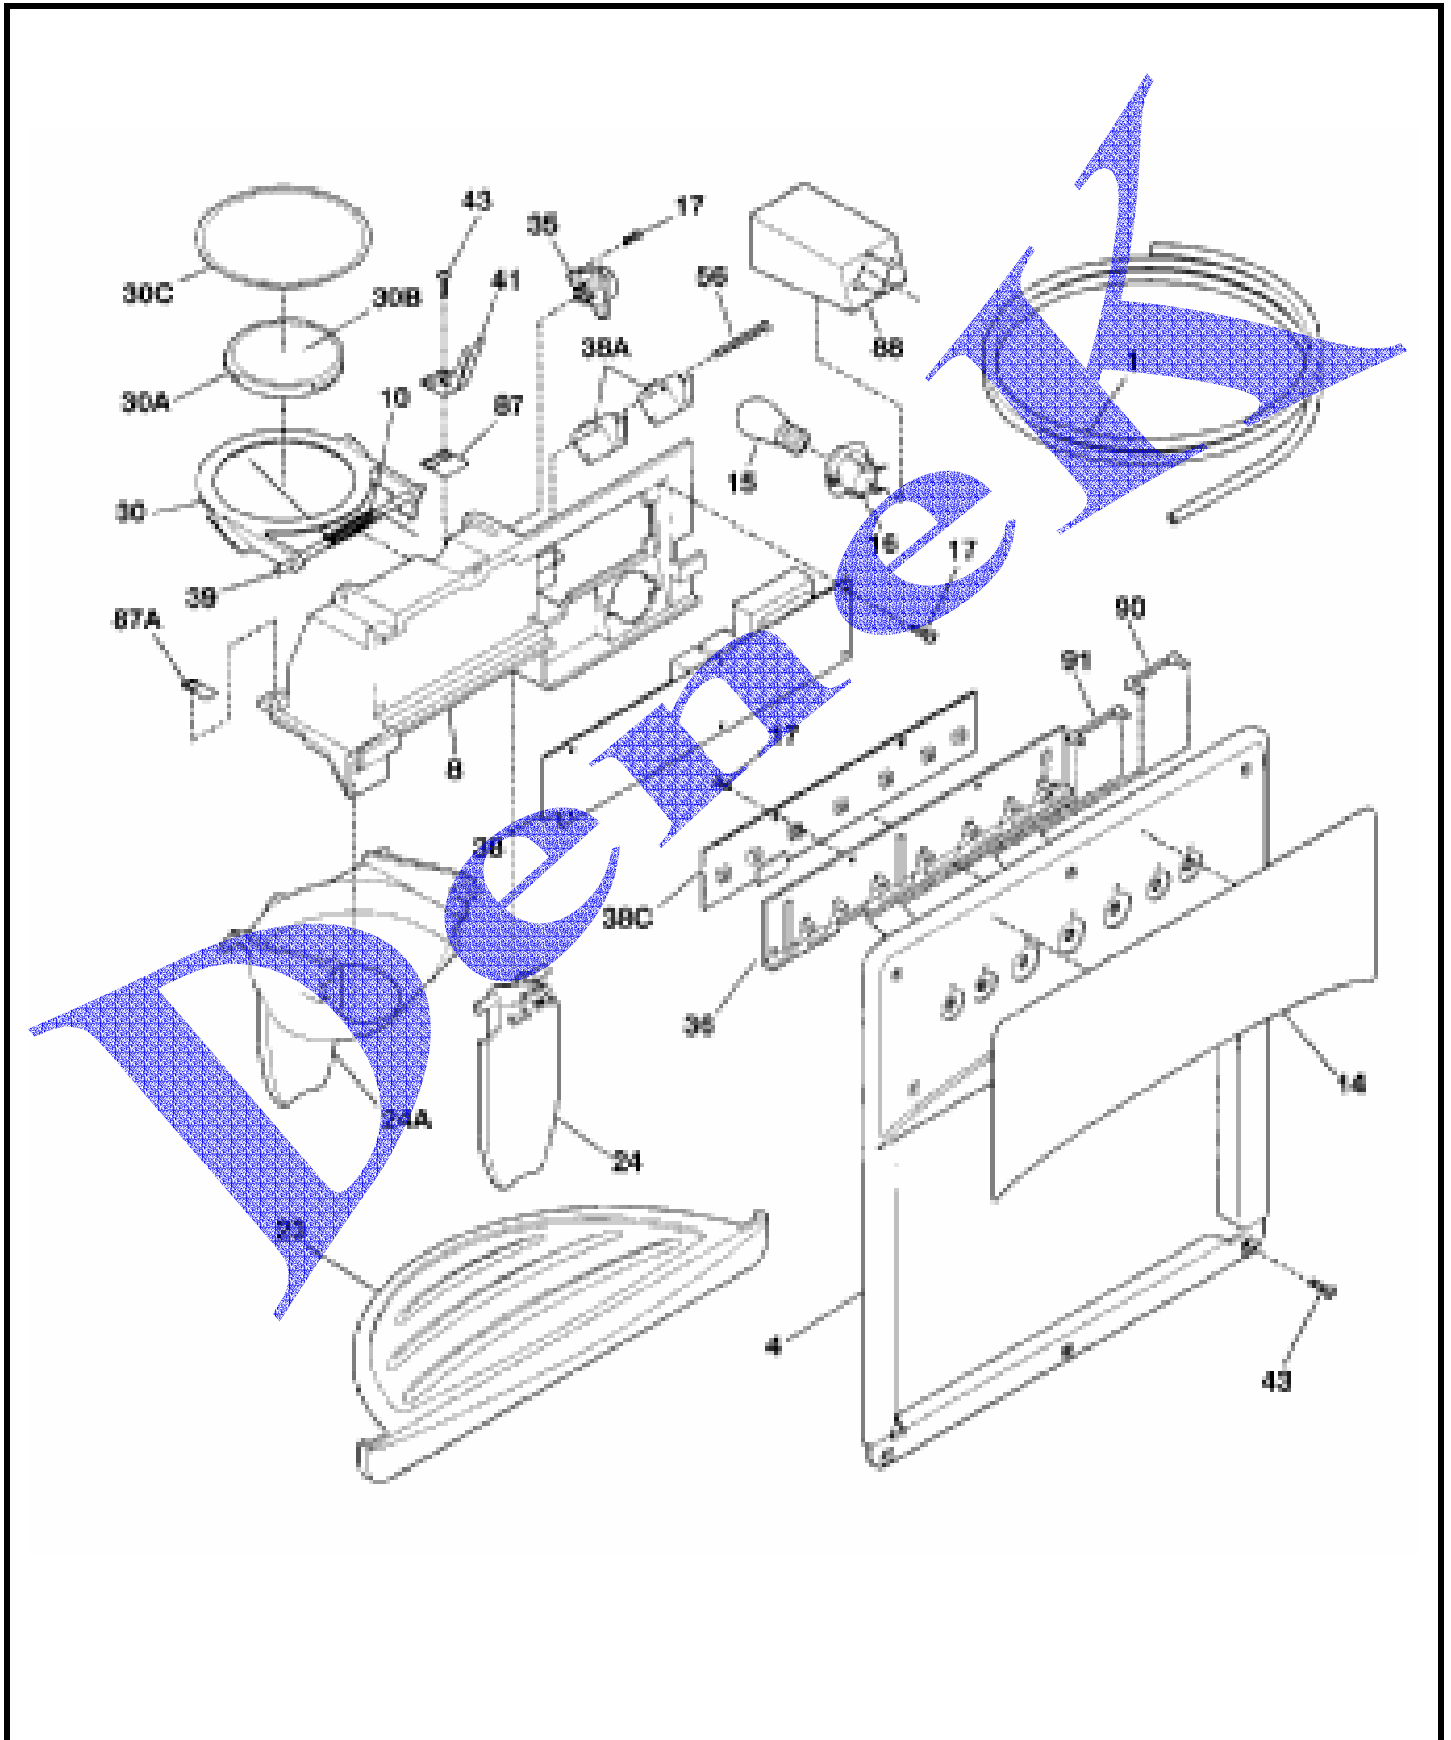

FRIGIDAIRE PLRS267ZAB0

ICE & WATER DISPENSER

FRIGIDAIRE PLRS267ZAB0

ICE & WATER DISPENSER

1	218976901	Tube-water inlet,inlet valve ,to ice maker
4	5304422012	Cover-module,black
8	5304422013	Module-dispenser
10	5304421626	Spring-torsion
14	240323927	Label-module cover,black
15	5304421616	Light Bulb
16	215284900	SOCKET-LIGHT/LAMP
17	5304421619	Screw
23	240323603	Drip Tray,black
24	5304422025	Actuator-ice,black
24	5304422026	Actuator-water,black
30	5304421628	Door Assy-ice chute
30	5304421629	Door seal
30	5304421624	Door center
30	5304421625	Insulation-door
35	5304421620	Damper-rotary
36	5304421824	Carrier
38	5304422632	PC Board,power
38	5304422633	PC Board,control
38	5304421617	Switch-micro,single pole ,double throw
39	5304421627	Pin-hinge
41	5304421829	Spring-actuator
43	215296300	Screw,plask h/l ,No.6 x 3/8
56	5304421830	Screw-micro switch,pan head
87	5304421621	Bearing Plate
87	5304421622	Bearing Plate
88	5304421615	Shield-light
90	5304421831	Light Pipe,reflector
91	5304421850	Light Pipe,reflector ,short
NI	240363401	Screw-No.8-18 X 1/2,No.6 hd plask
NI	5303918256	Dispenser heater kit
NI	218976903	Tube-water inlet,inlet valve ,to filter
NI	218976907	Tube-water inlet, valve to door