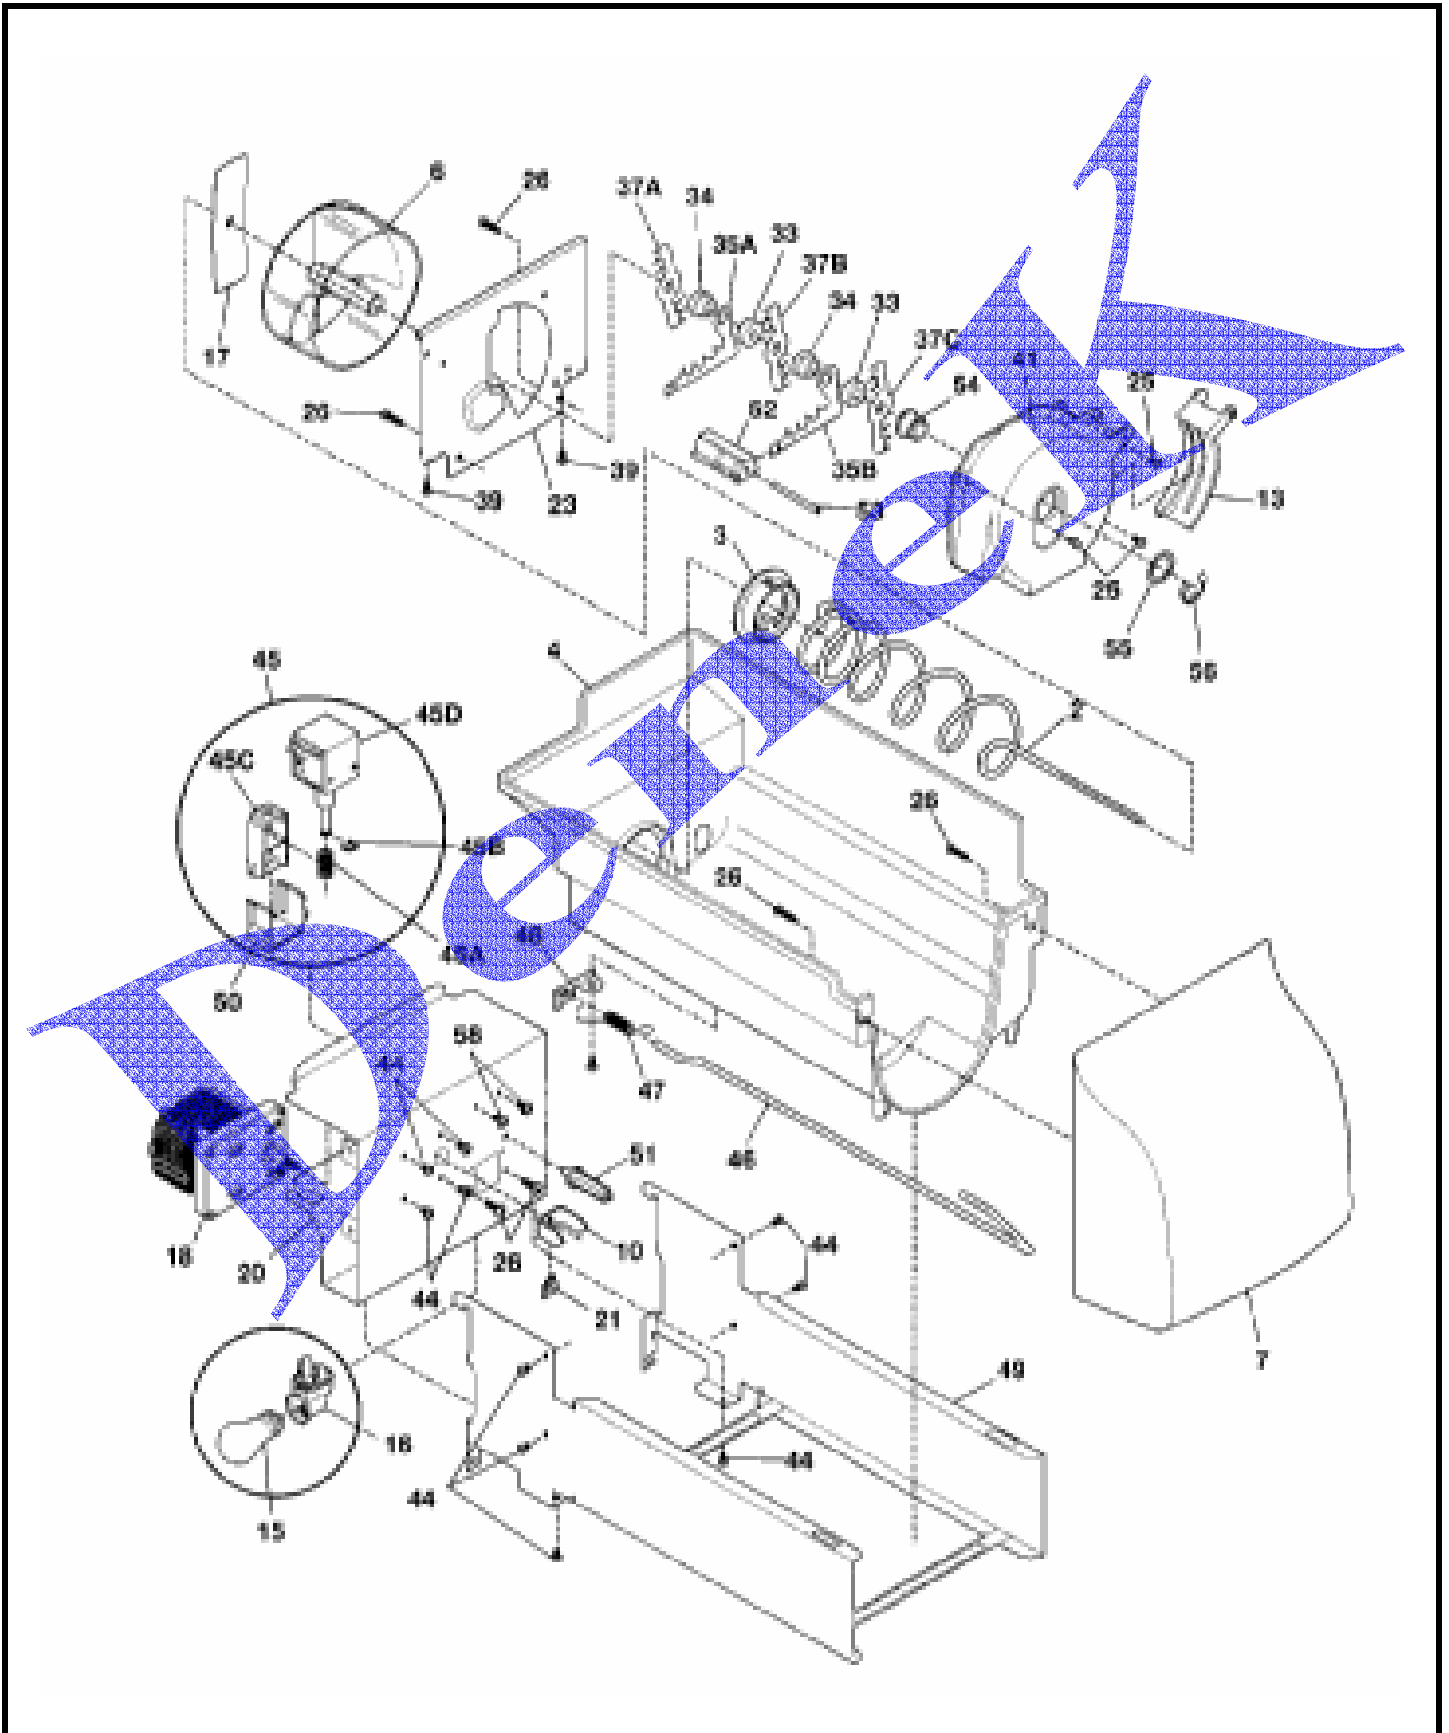

FRIGIDAIRE PLRS267ZAB0

ICE CONTAINER

FRIGIDAIRE PLRS267ZAB0

ICE CONTAINER

2	5304404344	AUGER-ICE
3	5304404343	CAM-DRIVE
4	218815300	Container-ice,bucket only
6	5304404346	DRUM-ICE DISP
7	5304422805	Front-ice container
10	5304404337	BAR-DRIVE
13	5304404359	GATE
15	5303001179	LIGHT BULB/LAMP,40 W
16	5303289050	SOCKET-LIGHT/LAMP
17	5304404345	DRIVE BLADE
18	240326903	Motor-auger
20	5304404332	COVER-MOTOR
21	215285100	NUT-DRIVE
23	5304404347	PLATE-FRONT
25	5304404362	SCREW,HEX WASHER HEAD ,8-32T X 0.375
26	215503200	SCREW,CR PAN HD ,10-16 X 0.500
33	5304404351	SPACER
34	5304404349	SPACER
35	5304404352	Fixed Blade,square
35	5304404353	FIXED BLADE,ROUND
37	5304404356	Blade,crusher No.3
37	5304404350	Blade,crusher No.2
37	5304404348	Blade,crusher No.1
39	5304404365	SCREW
41	5304404358	HOUSING-CRUSHER
44	218359200	SCREW,PAN HEAD ,8-32 X 0.250
45	5304404333	SOLENOID ASSY
45	5304406816	SPRING-SOLENOID
45	5304406817	E-RING-SOLENOID
45	5304406818	ACTUATOR-SOLENOID
45	5304406819	SOLENOID
46	5304404341	CONTROL ROD
47	5304404342	SPRING-CONTROL ROD
48	5304404340	BRACKET-CONTROL ROD
49	5304404329	RAIL ASSY
50	5304404334	GUIDE-SOLENOID
51	5304404336	ROTATION STOP
52	5304404354	SPACER-FIXED BLADES
53	5304404355	PIN-SPIRAL,FIXED BLADES
54	5304404357	NUT-AUGER
55	5304404360	WASHER
56	5304404361	E-RING
58	5304404331	SCREW-SOLENOID
NI	240323802	Ice Container Assy,w/moving parts
NI	5304404335	Wiring Harness,auger motor
NI	5304404364	SCREW-BRACKET