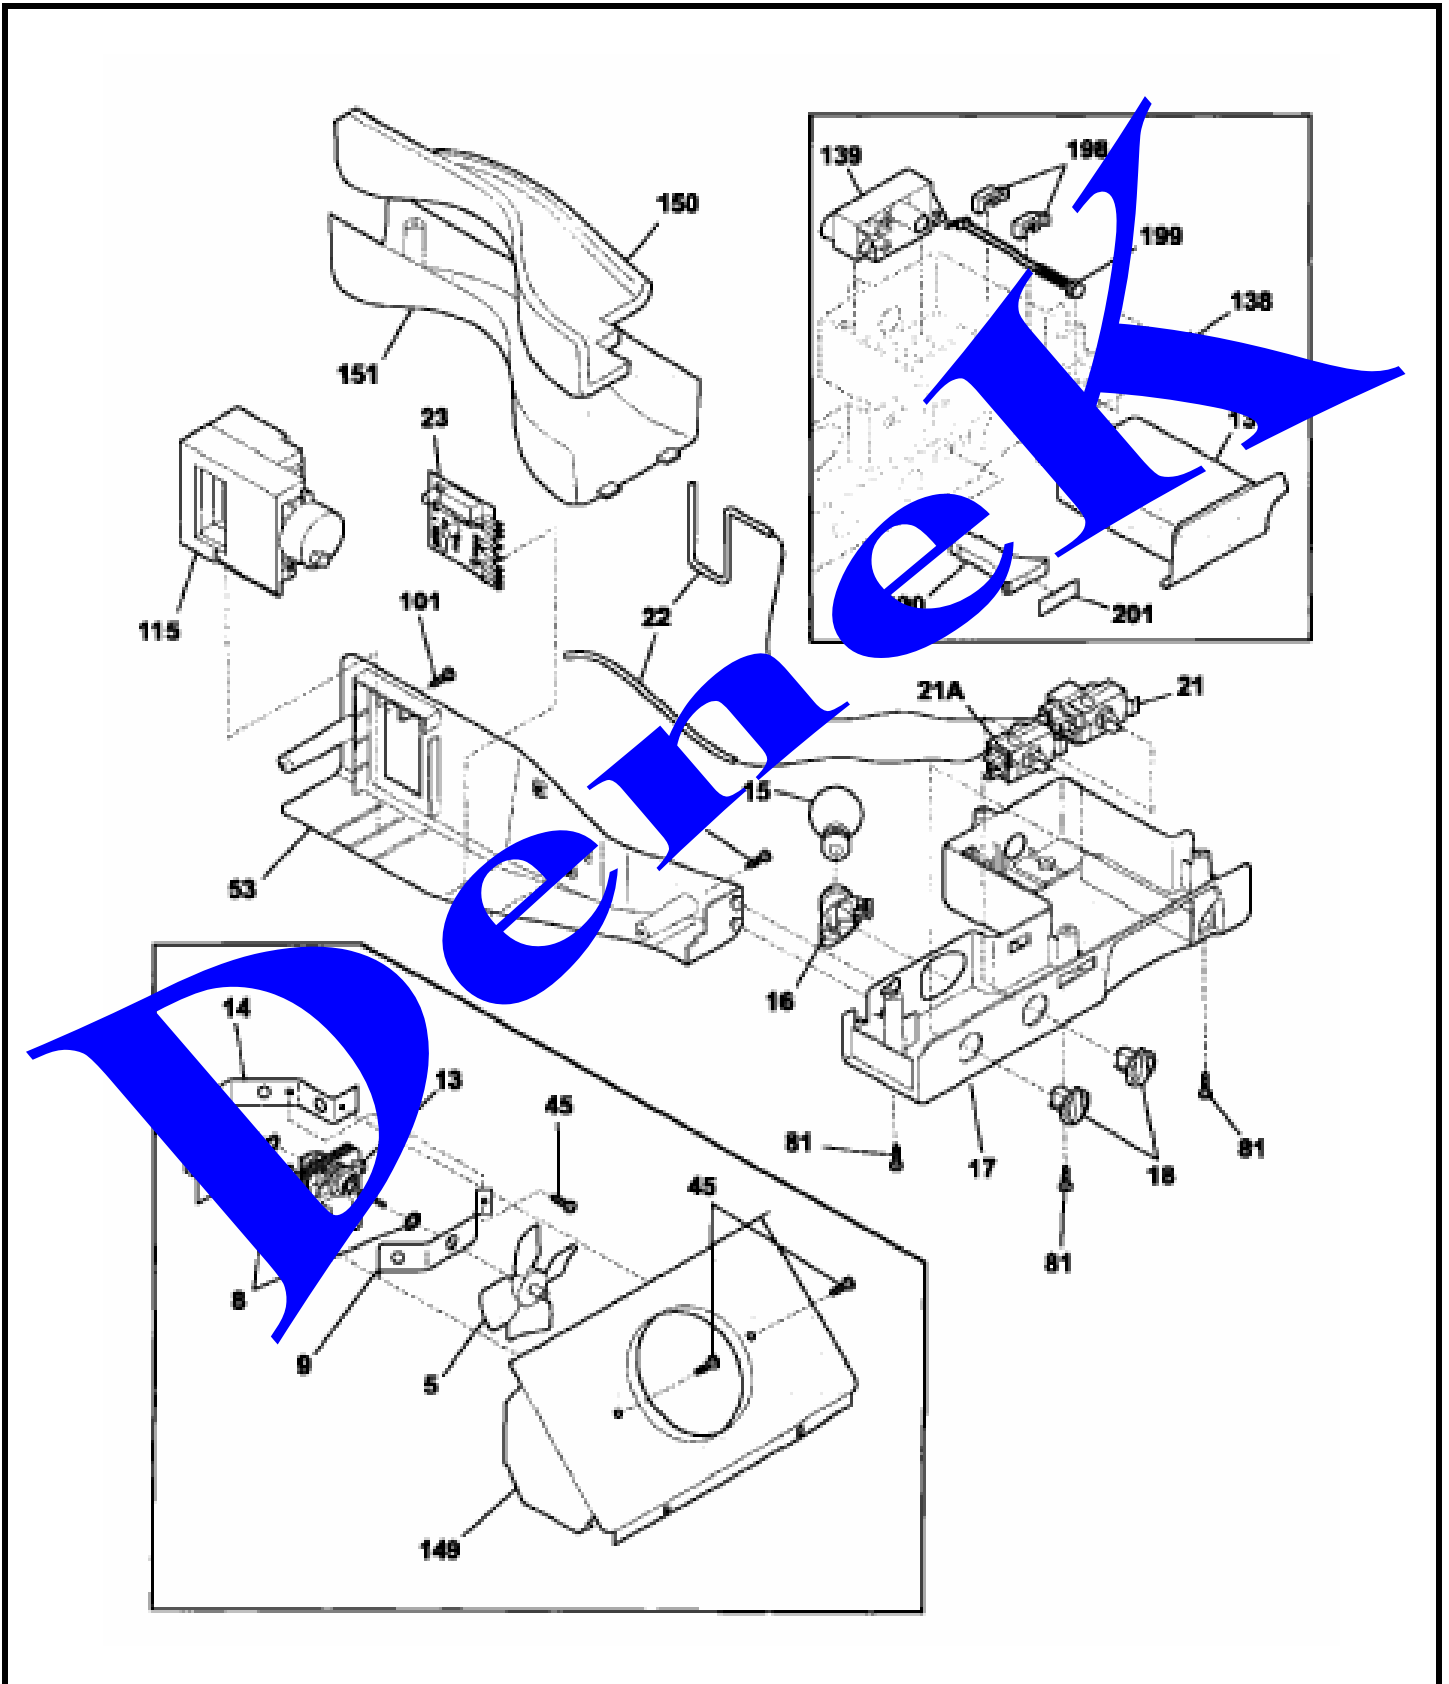

FRIGIDAIRE PLRS267ZAB8

CONTROLS

FRIGIDAIRE PLRS267ZAB8

CONTROLS

8	5300157666	Bushing-motor mtg,(2)
9	5303292396	BRACKET-MOTOR MTG,FRONT
14	5303292397	BRACKET-MOTOR MTG,REAR
15	240436702	Light Bulb/Lamp,A-15 ,clear ,40 W ,120 V,miniature
16	21840680	SOCKET-LIGHT/LAMP
17	240317	Box-control,front
18	240360	Knob,temp control
22	240360	Tube-insulator
23	240360	Control-defrost,adaptive timer ,PC board
45	5303001343	Screw,hex washer head ,8-15A x 0.500
53	240369501	Box-control
81	530801	Screw,hex washer head ,8-15A x 0.625 ,low profile
101	218493	SCREW,HEX WASHER HEAD ,8-18AB X 1-3/4
115	240521	Damper Assy,w/seal
137	2403964	Filter,water ,carbon cassette ,front ,with o`rings
138	240397301	Button-filter release
139	240396	Base-water filter
149	240331	Shroud-fan orifice
150	240394	Insulation-water tube cover
151	240373	Cover-water tube
198	240397	Retainer
199	240397501	Rod
200	240397	Light pipe
201	240398	Label-control box
NI	240427	Heater-freezer control
F137	240396	Bypass,water filter ,Optional Part
F139	240526901	O-ring,wtr filter base
NI	240438	Wiring Harness,controls
NI	240	Connector-amp
NI	37	Edge Protector,wiring harness
21A	5304421768	Control-temperature
F5	5308000010	Fan Blade,red ,evaporator fan
F199		Spring-filter release rod
F21		Control-temperature
NI	215474201	WASHER,`SLINGER` ,NYLON ,EVAP FAN SHAFT
F13	240315803	Motor-evap fan