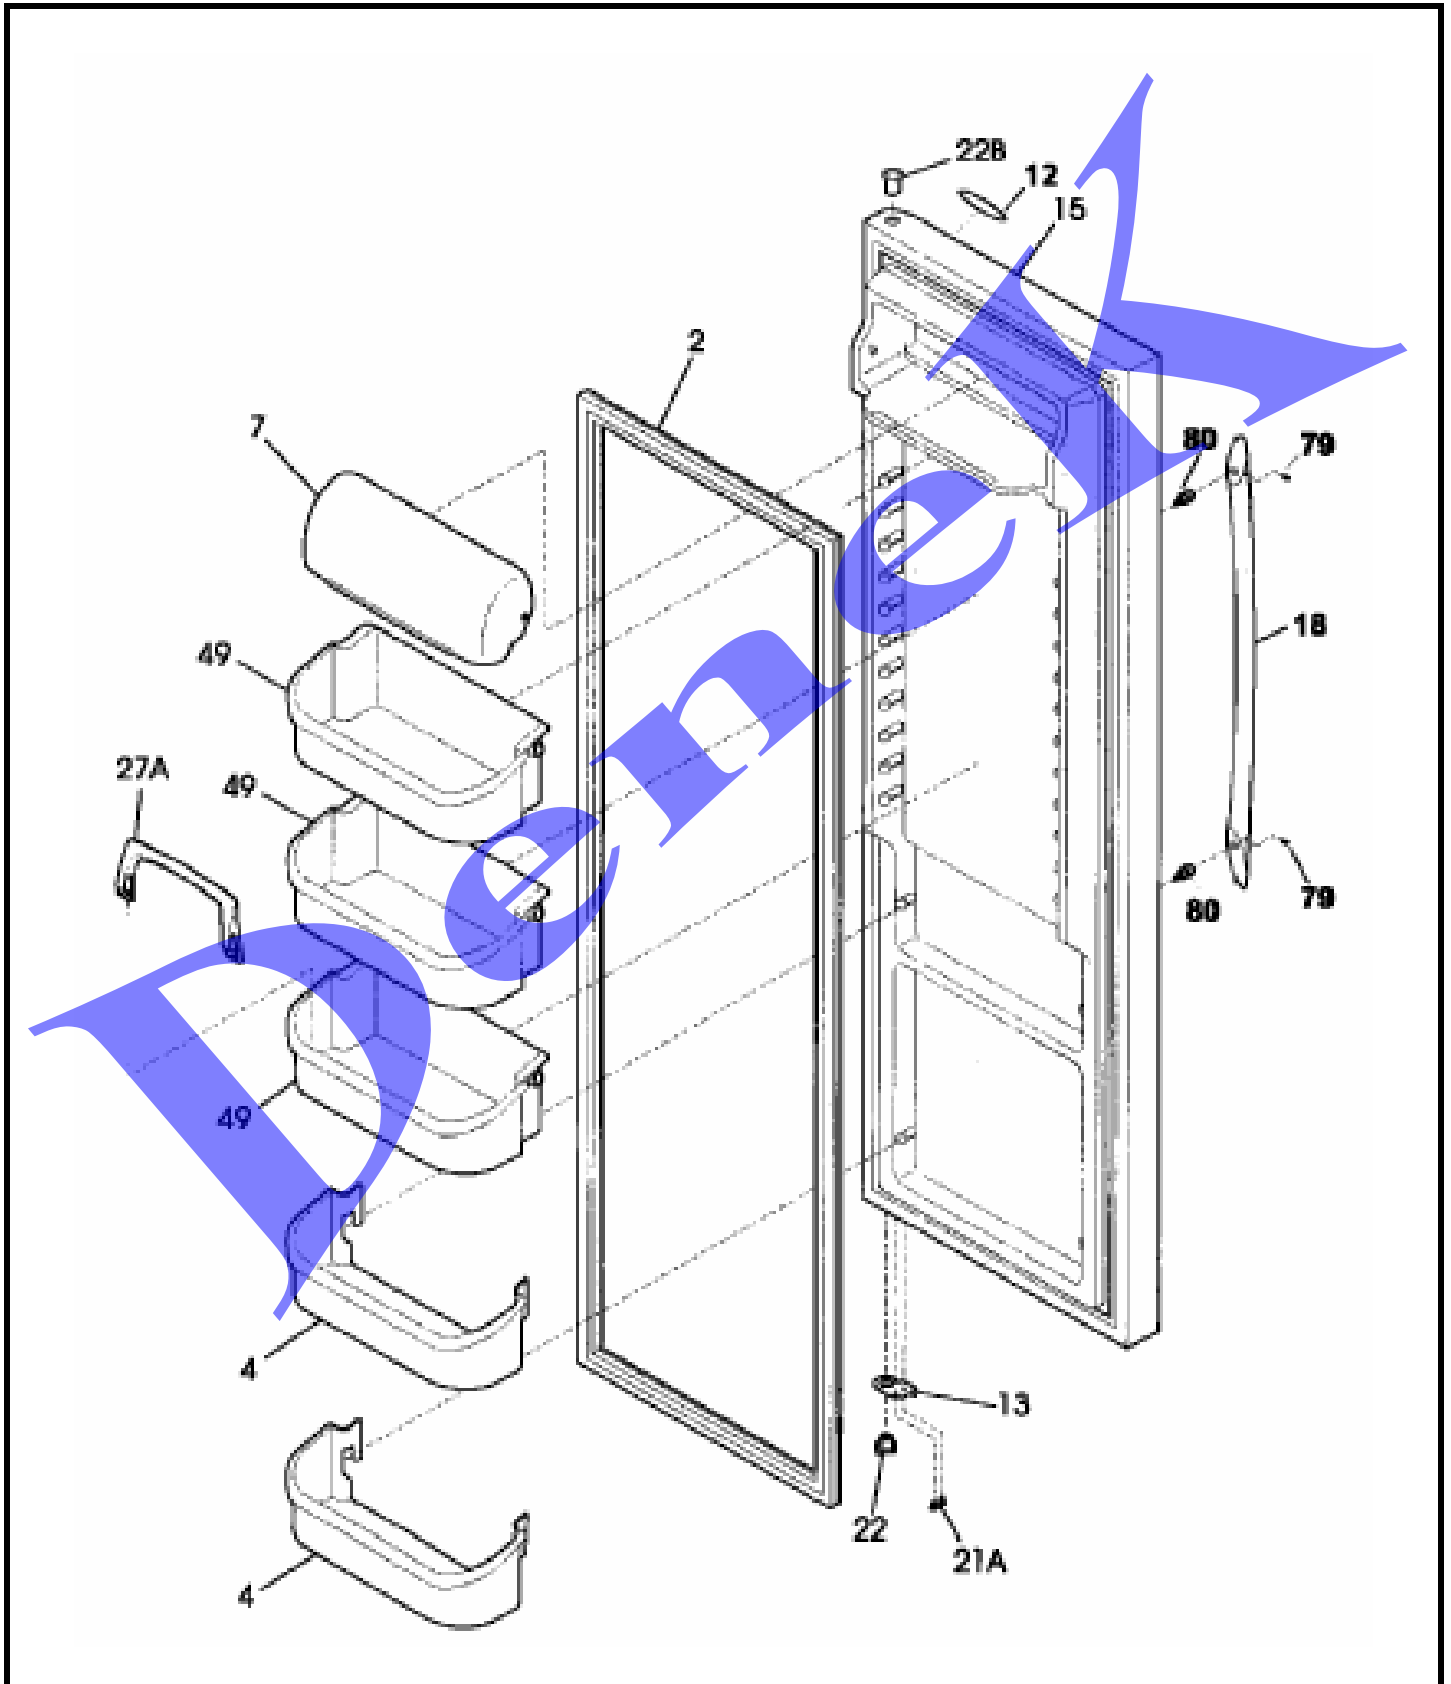

FRIGIDAIRE PLRS267ZAB8

FREEZER DOOR

FRIGIDAIRE PLRS267ZAB8

FREEZER DOOR

11	240451873	Door-frzr,stainless steel ,complete assy
18	240536801	Handle-door,stainless steel ,with insert
68	240467701	Chute-ice
79	218755402	Screw-set,10-32 x 0.375
80	218755503	Screw-shoulder,No.10 AB ,handle mounting
22C	240328404	Bearing-hinge,black ,upper
4A	240334202	Bin-door,frzr-upper
4B	240351602	Bin-door
4C	240351702	Bin-door,frzr-dispenser
F1	240390606	Gasket-frzr door,black ,magnetic
13A	240537106	Door Stop,black ,frzr
NI	240545101	Connector-water,straight
NI	240552102	Harness-wiring,door
22A	240561602	Bearing-hinge,closer
NI	5303918256	Dispenser heater kit
21A	5308016566	Screw,hex washer head ,8-15A x 0.625 ,low profile
NI	240470401	Connector-amp
NI	218490900	Cleaner,stainless steel

FRIGIDAIRE PLRS267ZAB8

REFRIGERATOR DOOR

FRIGIDAIRE PLRS267ZAB8

REFRIGERATOR DOOR

4	240323002	Bin-door,Pseudo ,bottom
7	240326203	Door-dairy
12	240449704	Nameplate,satin nickel
13	240537105	Door Stop,black ,ref
15	240451941	Door-refr,stainless steel ,complete assy
18	240536801	Handle-door,stainless steel ,with insert
22	240561601	Bearing-hinge,closer
49	240430305	Bin-door,gallon
79	218755402	Screw-set,10-32 x 0.375
80	218755503	Screw-shoulder,No.10 AB ,handle mounting
NI	218490900	Cleaner,stainless steel
22B	240328403	Bearing-hinge,black ,upper
F2	240390605	Gasket-refr door,black ,magnetic
27A	240396102	Retainer,tall bottle
21A	5308016566	Screw,hex washer head ,8-15A x 0.625 ,low profile