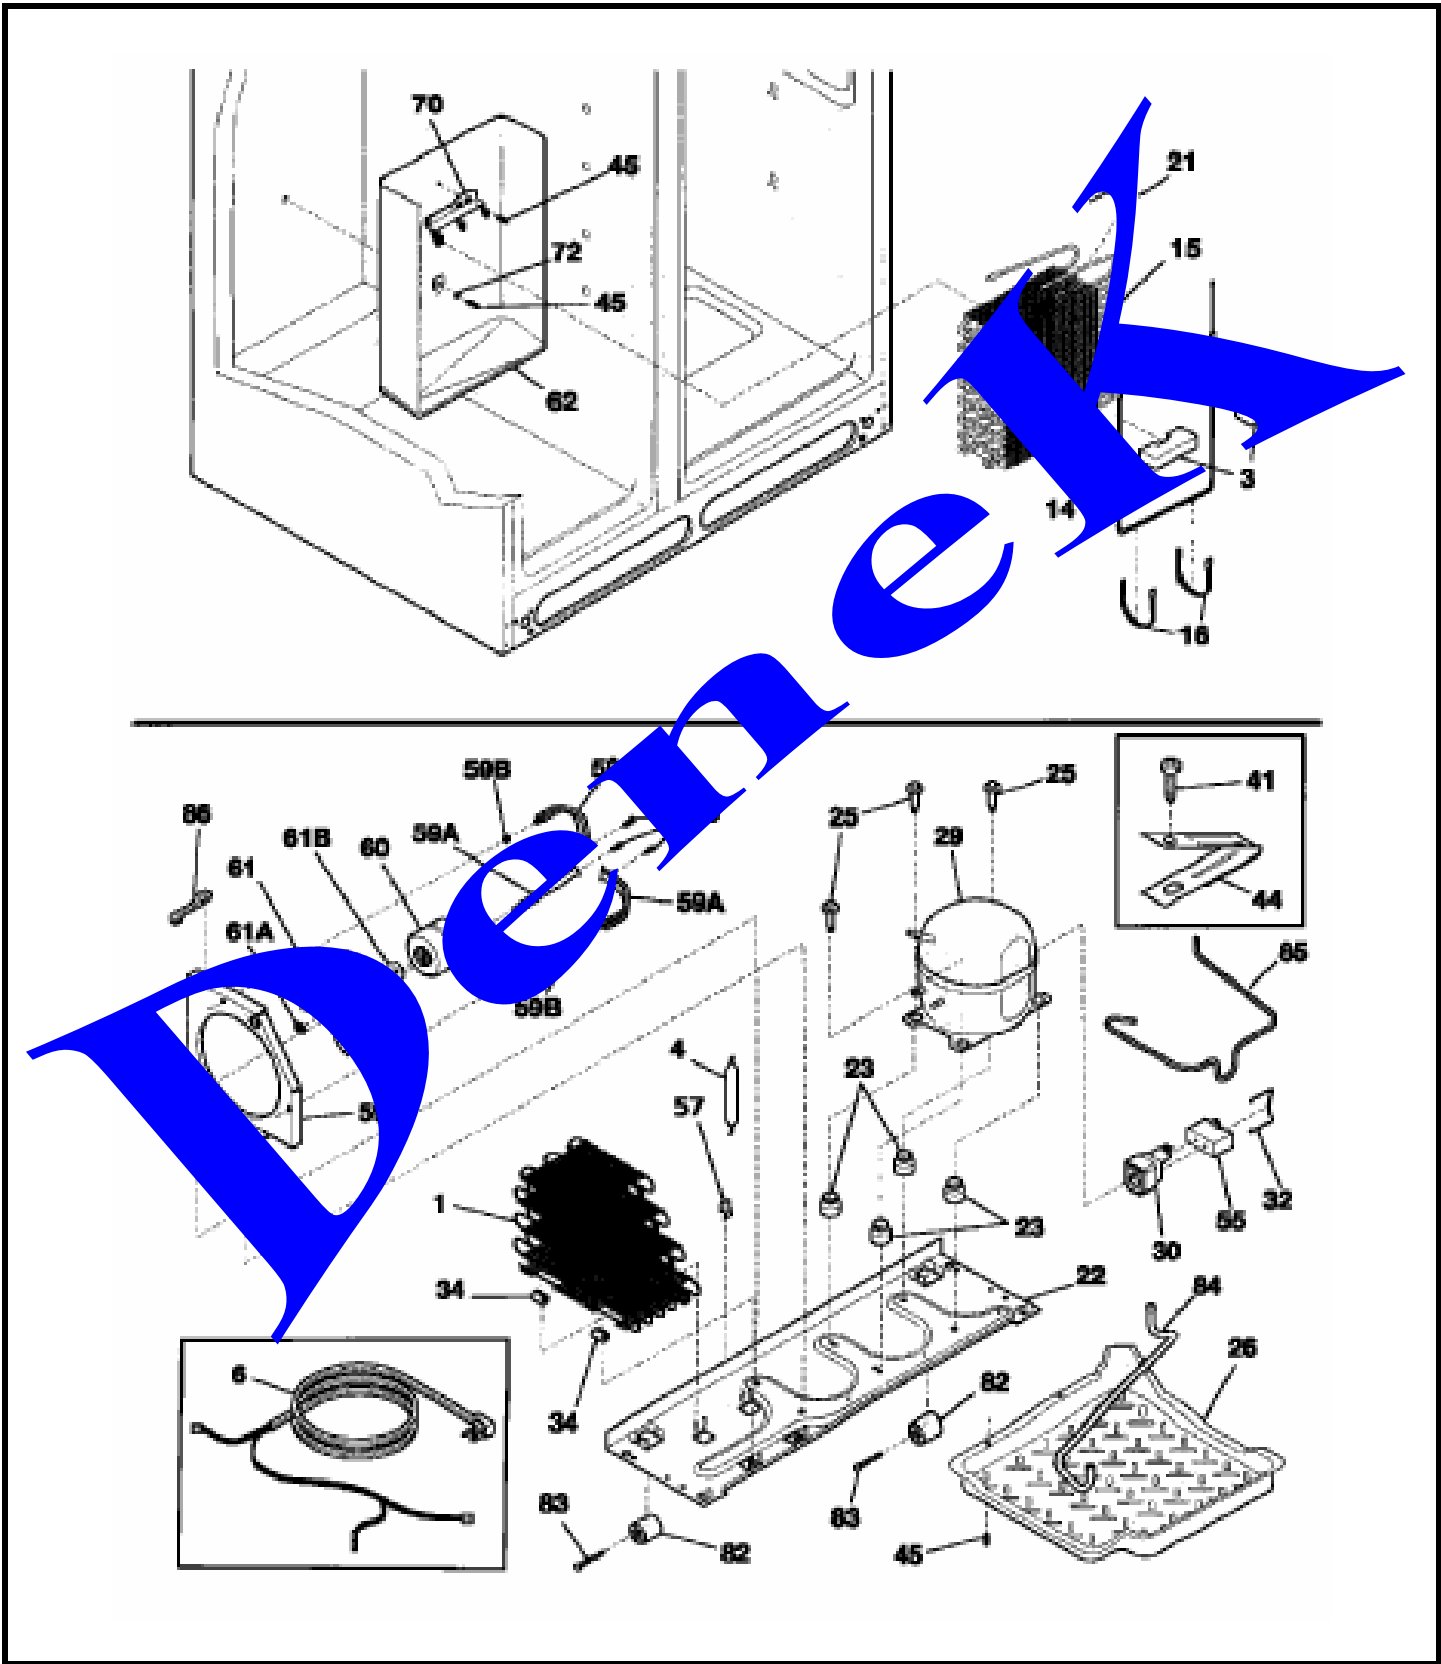

FRIGIDAIRE PLRS267ZAB8

SYSTEM

FRIGIDAIRE PLRS267ZAB8

SYSTEM

1	240333603	Condenser
3	218679607	Block- Evap coil,styrofoam ,(2)
6	240346402	Harness-wiring,machine compt
16	53000110	Evap/heater,aluminum ,(2)
21	5303918214	Thermostat-defrost,kit
22	240334003	Base-compressor
23	2185133	Grommet-compr mtg,(4)
25	240491501	Screw-compressor mtg,1/4-28 x 1.16 ,(4)
26	240334003	Evap-defrost drain
32	2185133	Clamp,elec cont mtg ,compressor
34	240305201	Grommet,rubber ,black ,cond tube/wire
41	240355001	Screw-No.8-32 X 3/8
44	215174700	CLAMP-SERVICE CORD,STRAIN RELIEF ,GALV STEEL
45	53080165	Screw,hex washer head ,8-15A x 0.625 ,low profile
57	240542601	CLIP-WIRING HARNESS
58	215004600	Screw,hx serr wshr hd ,8-36 x 7/16 ,cond fan motor,(2)
59	240315501	SHROUD-COND FAN
62	240429402	Trough-drain
70	218990801	BRACKET-EVAP/CVR MTG
72	218397000	BUTTON-HANDLE MTG,DOVETAIL
82	53044182	Roller,compressor base ,rear ,(2)
83	53033168	Rivet,flat head ,1/4 OD x 1-3/4 ,roller pin
84	53044210	Tube-drain,lower
85	240346201	Tube-connector,suction
86	240409301	Spacer-cond tube,black
NI	240439901	Wiring Harness,controls
NI	240449601	Harness-wiring
59A	240346501	Bracket-support,cond mtr ,(3)
59B	240346601	GROMMET-BRACKET,(3)
NI	240346701	Tape-foam seal,shroud
NI	240359401	SCREW-FAN SHROUD,(2)
NI	5303001195	Clamp-wiring harness,strain relief ,galv steel
FNI	5303918222	HOT TUBE REPAIR KIT,SERVICE
F14	53039182	Defrost Heater Kit
F29	53039182	Compressor,w/electricals
F15	53039182	Evaporator Kit
61A	215004700	NET,SPEED
61B	215004800	GROMMET-SILENCER
F30	218721119	Starter,PTC
F55	218721119	Capacitor,run ,50/60 Hz ,220 VAC ,15 microfarad
F4	218721119	AIR-FILTER,R134A SYSTEM
F61	240315401	Fan Blade,galv steel ,condenser fan
F60	240334003	Motor-condenser fan
NI	5303918213	Heat Exchanger Kit,suction line