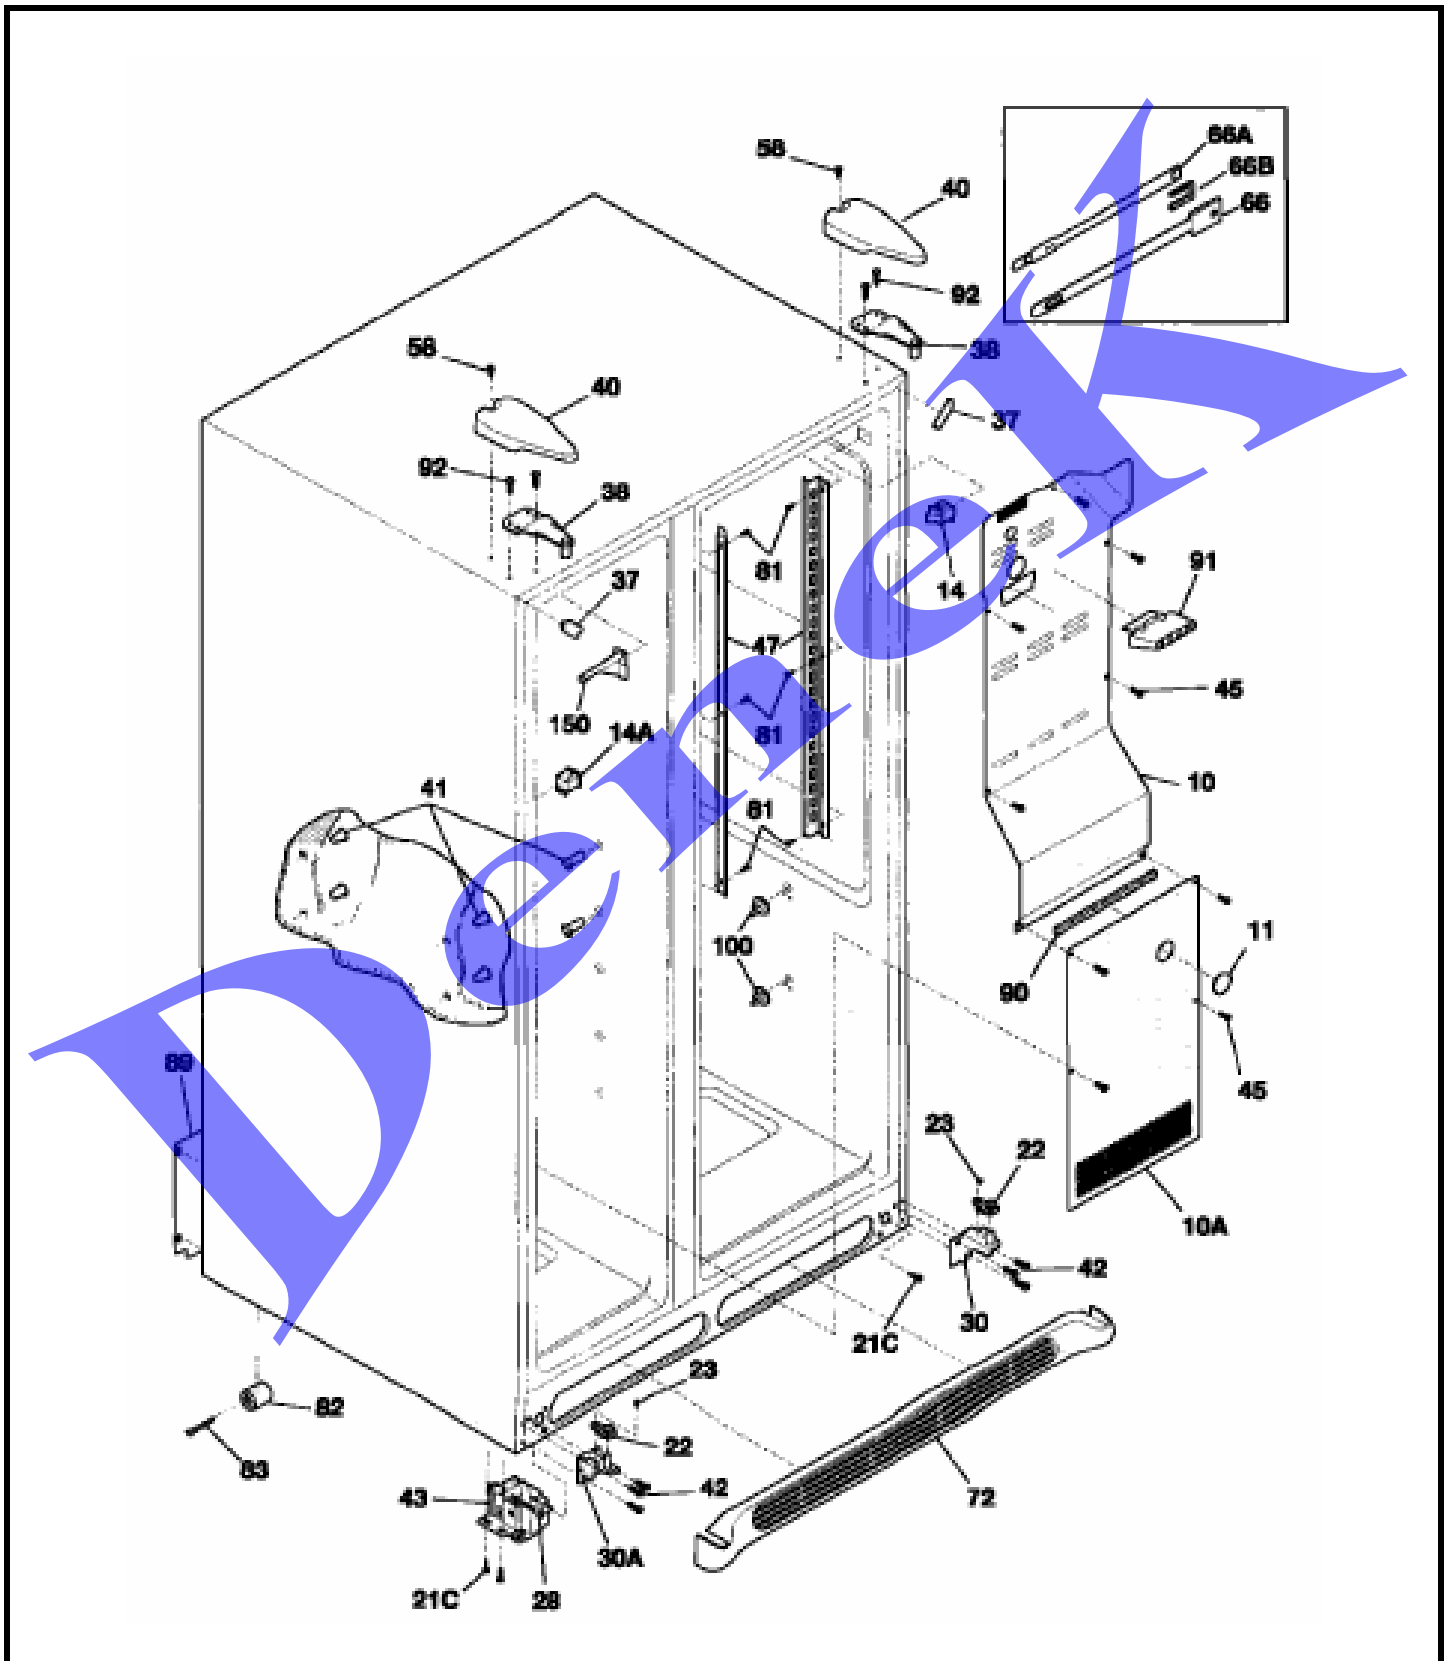

FRIGIDAIRE PLRS267ZAB8

CABINET

FRIGIDAIRE PLRS267ZAB8

CABINET

10	240435902	Cover-air duct
11	5303208309	PLUG-HOLE,FACTORY TEST
22	240457701	Plate-door closer
23	240402701	Screw-No.10-32 x 1/4 flat hd
28	240335501	Bolt-roller adj,hex washer head ,1/4-20 x 4.020,(2) ,special
30	240419103	Bracket-lower hinge, ref
37	240337603	Trim-cabinet corner,black ,(2)
38	240327202	Bracket-upper hinge
40	240327007	Cover-upper hinge,black
41	240358701	Grommet-shelf mtg,1.40` long
42	240315301	SCREW-HINGE MTG,HEX HEAD ,1/4-20 X 0.75
43	240335003	Roller Assy,adjustable ,front ,(2)
45	241500301	Screw,hex washer head ,8-18AB x 0.500
47	240349401	Channel-shelf mtg,side ,(2)
58	218749600	Screw,No.10 pan hd ,8-18 x .5
66	240504901	Cover-damper
72	240324406	Grille/Kickplate,black
81	5308016566	Screw,hex washer head ,8-15A x 0.625 ,low profile
82	5304418225	Roller,compressor base ,rear ,(2)
83	5303316859	Rivet,flat head ,1/4 OD x 1-3/4 ,roller pin
89	240326104	Cover,access ,system compt ,with label
90	218249808	Seal-coil cover
91	240380101	Duct-ice maker
92	216850900	Screw,hex washer hd ,1/4 x 7/8 ,hinge mtg
100	240423701	Support,crisper cover ,front ,(4)
150	240368701	Guide-control bulb
NI	5303305345	PAINT,TOUCH-UP ,BLACK
66A	240505001	Damper-meat keeper
F14	240505801	Switch,light/lamp
F66B	240518802	Pin-push,push-in ,plastic
NI	240396801	Clamp,tube/wiring ,nylon ,black/natural
30A	240419104	Bracket-lower hinge
10A	240475902	Cover-evap coil,lower
NI	240479601	Plug,button ,cab liner holes
NI	240481601	Shim-lower hinge
F14A	215486600	SWITCH-LIGHT/LAMP
21C	218252200	Screw,No.8 truss hd ,10-32CA x 0.500
F100	240350802	Support,crisper cover ,rear ,(4)
66B	240355901	Insulation-damper
NI	240358801	Grommet-shelf mtg,.875` long