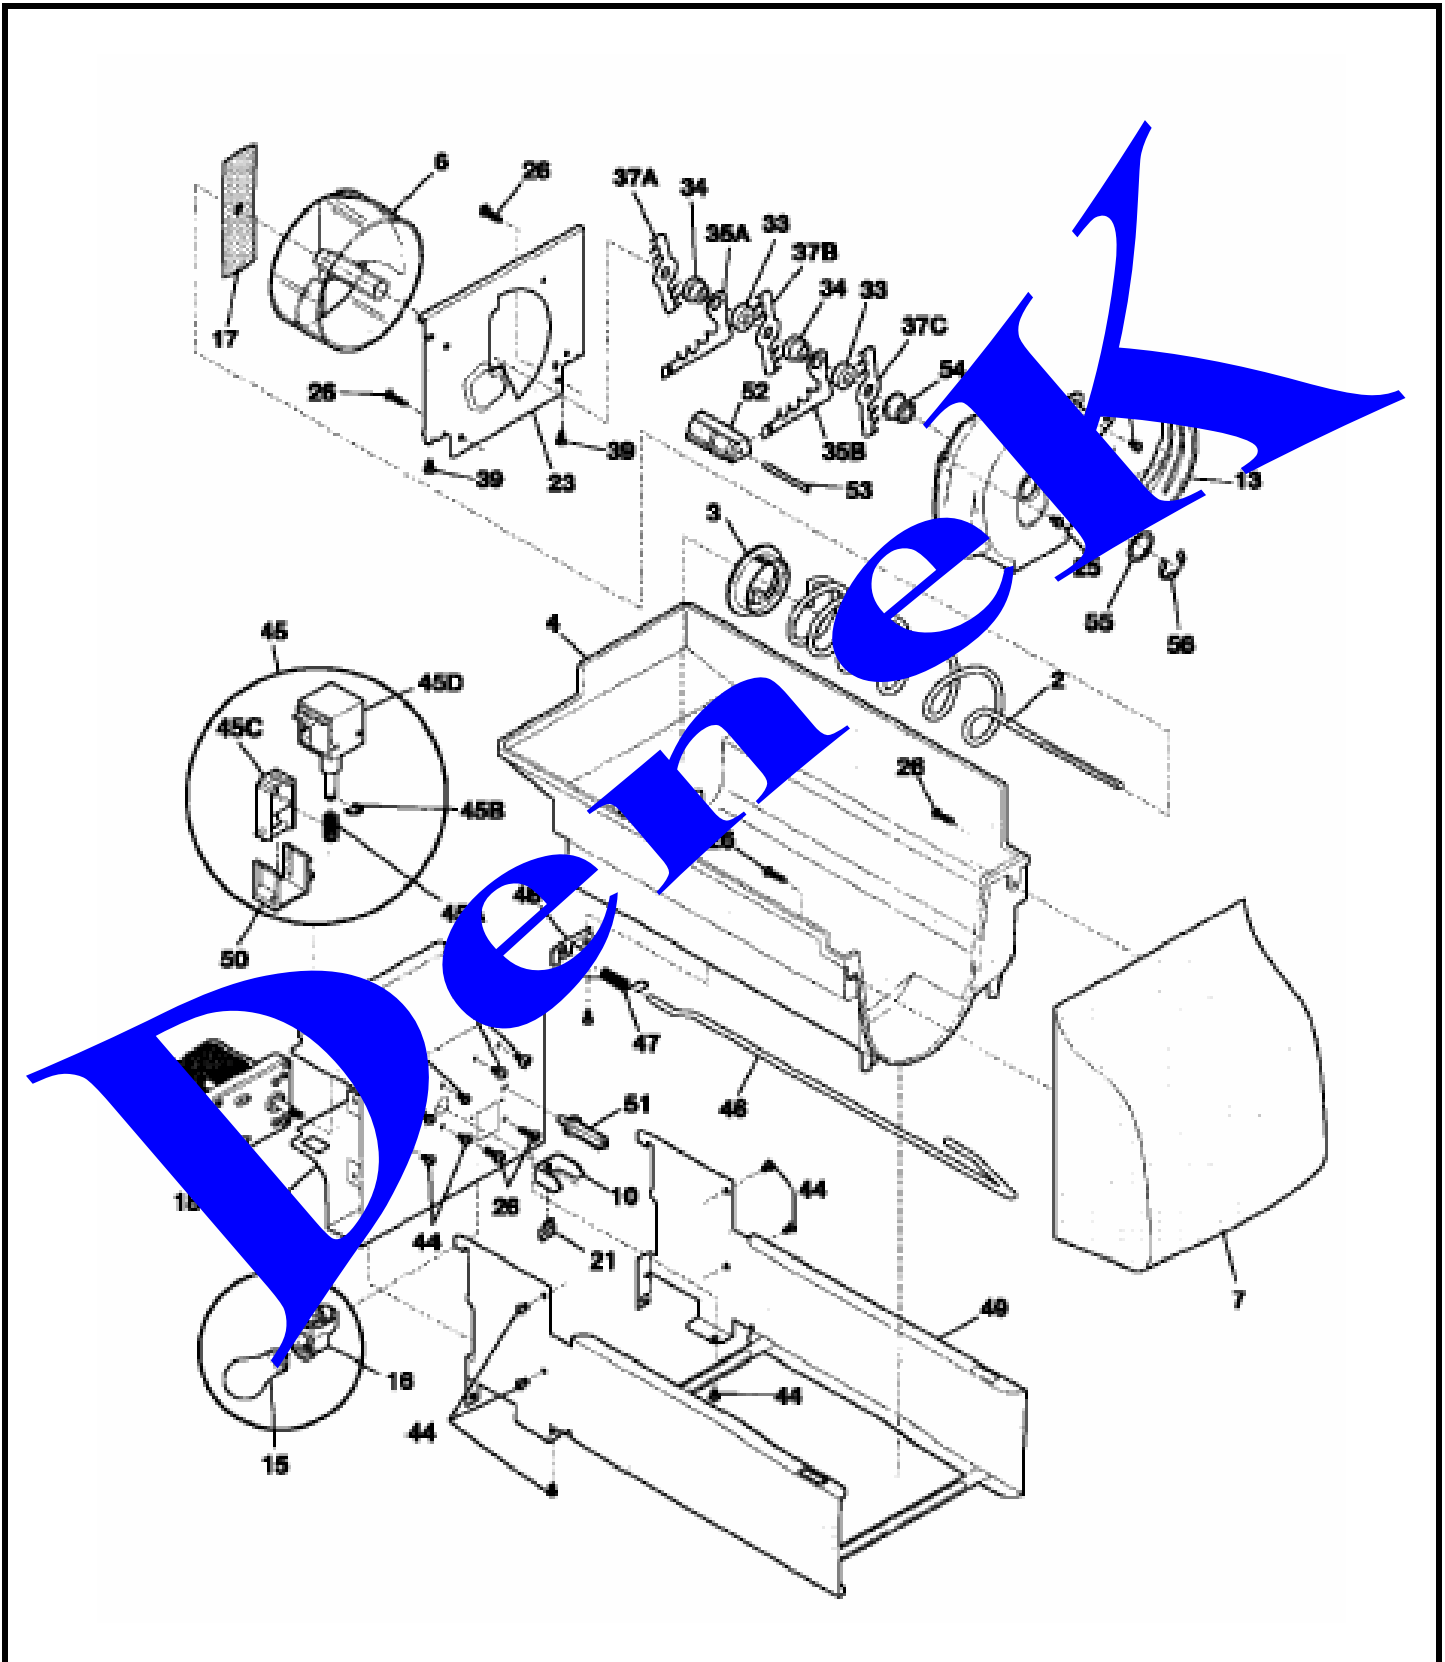

FRIGIDAIRE PLRS267ZAB8

ICE CONTAINER

FRIGIDAIRE PLRS267ZAB8

ICE CONTAINER

2	5304428402	Auger-ice
3	5304404343	CAM-DRIVE
4	218815300	Container-ice,bucket only
6	5304404346	DRUM-ICE DISP
7	5304422805	Ice-ice container
10	5304404337	CAM-DRIVE
13	5304404345	GATE
15	5303001	LIGHT BULB/LAMP,40 W
16	53032890	SOCKET-LIGHT/LAMP
17	5304404347	DRIVE BLADE
20	5304404348	COVER-MOTOR
21	215285100	WORM-DRIVE
23	5304404347	PLATE-FRONT
25	5304404362	SCREW,HEX WASHER HEAD ,8-32T X 0.375
26	21550320	SCREW,CR PAN HD ,10-16 X 0.500
33	5304404351	SPACER
34	5304404349	SPACER
39	5304404350	SCREW
41	5304404353	HOUSING-CRUSHER
44	218359200	SCREW,PAN HEAD ,8-32 X 0.250
46	5304404341	CONTROL ROD
47	5304404342	SPRING-CONTROL ROD
48	5304404343	BRACKET-CONTROL ROD
49	5304404329	RAIL ASSY
50	5304404334	GUIDE-SOLENOID
51	5304404335	ROTATION STOP
52	5304404336	SPACER-FIXED BLADES
53	5304404355	PIN-SPIRAL,FIXED BLADES
54	5304404357	NUT-AUGER
55	5304404358	WASHER
56	5304404361	E-RING
58	5304404331	SCREW-SOLENOID
NI	2403238	Ice Container Assy,w/moving parts
F18	24032690	Motor-auger
NI	5304404335	Wiring Harness,auger motor
F45	5304404338	SOLENOID ASSY
NI	5304404339	SCREW-BRACKET
37C	5304404340	Blade,crusher No.3
37B	5304404350	Blade,crusher No.2
35B	5304404352	Fixed Blade,square
35A	5304404353	FIXED BLADE,ROUND
37A	5304404348	Blade,crusher No.1
NI	5304404354	SCREW, HEX WASHER HEAD, 8-15(A) X 1/2, SPECIAL
45A	5304406816	SOLENOID
45B	5304406817	E-RING-SOLENOID
45C	5304406818	ACTUATOR-SOLENOID
45D	5304406819	SOLENOID