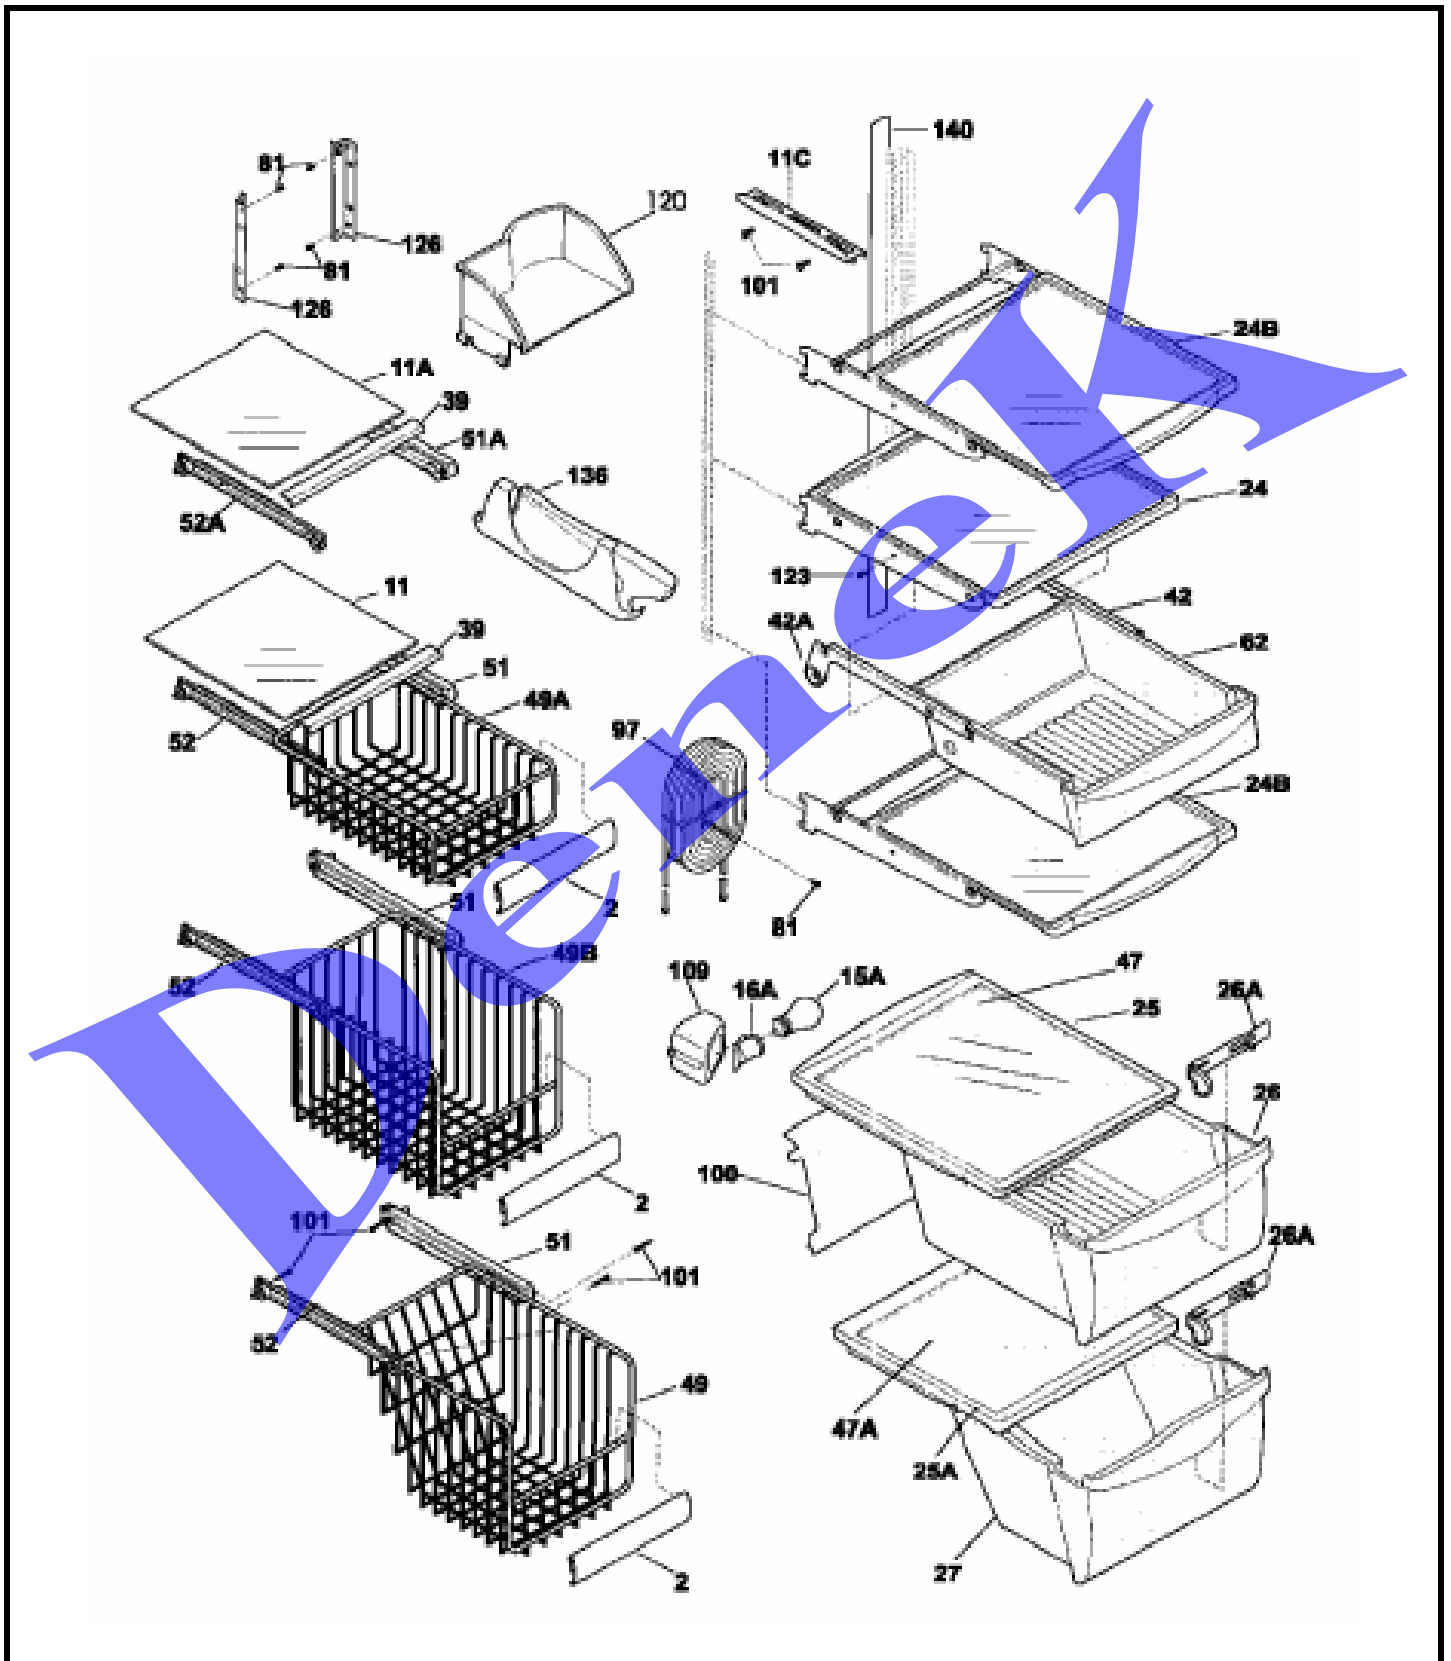

FRIGIDAIRE PLRS267ZAB8

SHELVES

FRIGIDAIRE PLRS267ZAB8

SHELVES

2	240434604	Trim-basket
11	240350668	Shelf-freezer,glass ,lower
24	240355203	Shelf-`Spill-Safe`,fixed
25	240350702	Cover-crisper pan,upper
26	240351005	Cover-crisper,upper
27	240351205	Pan-crisper,lower
39	240367601	Trim-shelf,front
42	240356501	Track,meat pan hanger ,RH
47	240350603	Insert-pan cover,glass
49	240343002	Basket-sliding
51	240343002	Hanger-basket,RH
52	240343102	Hanger-basket,LH
62	240342805	Pan-meat
81	530801601	Screw,hex washer head ,8-15A x 0.625 ,low profile
97	240545303	Water Tank Assy,coiled tubing ,front filter
100	240326302	Cover-water tank
101	218493101	SCREW,HEX WASHER HEAD ,8-18AB X 1-3/4
109	240351301	Base-crisper light socket
120	240342902	Shelf-ice cream
123	215005101	Screw,hanger/rlr mtg ,8-10 x 0.438
126	218867406	Channel,auger mtg ,LH
126	218867406	Channel,auger mtg ,RH
136	240424502	Dispenser-can,clear
140	240430501	Channel,wtr tube cover
15A	240436702	Light Bulb/Lamp,A-15 ,clear ,40 W ,120 V,miniature
49A	240530502	Basket-sliding,upper ,half
49B	240530501	Basket-sliding,upper ,full
51A	240395502	Hanger-basket,RH
52A	240395602	Hanger-basket,LH
NI	240362101	Clip-slide,cover-crisper
26A	240362201	Control-humidity
16A	218906801	SOCKET-LIGHT/LAMP
F16A	240323102	Harness-wiring
11C	240323102	SHELF-PIZZA
F101	215005101	SCREW,HEX WSHR HD ,8-18AB X 0.750 ,GUSSET/HANGER
42A	240349701	Hanger-meat pan,LH
NI	240349801	Clip-slide,pan-crisper
F42A	240349901	Block-meat pan rail,LH
F42A	240349901	Block-meat pan rail,RH
24B	240350603	Shelf-freezer,glass ,cantilever ,sliding
47A	240350603	Insert-pan cover,glass
11A	240350667	Shelf-freezer,glass ,upper
25A	240350902	Cover-crisper pan,lower