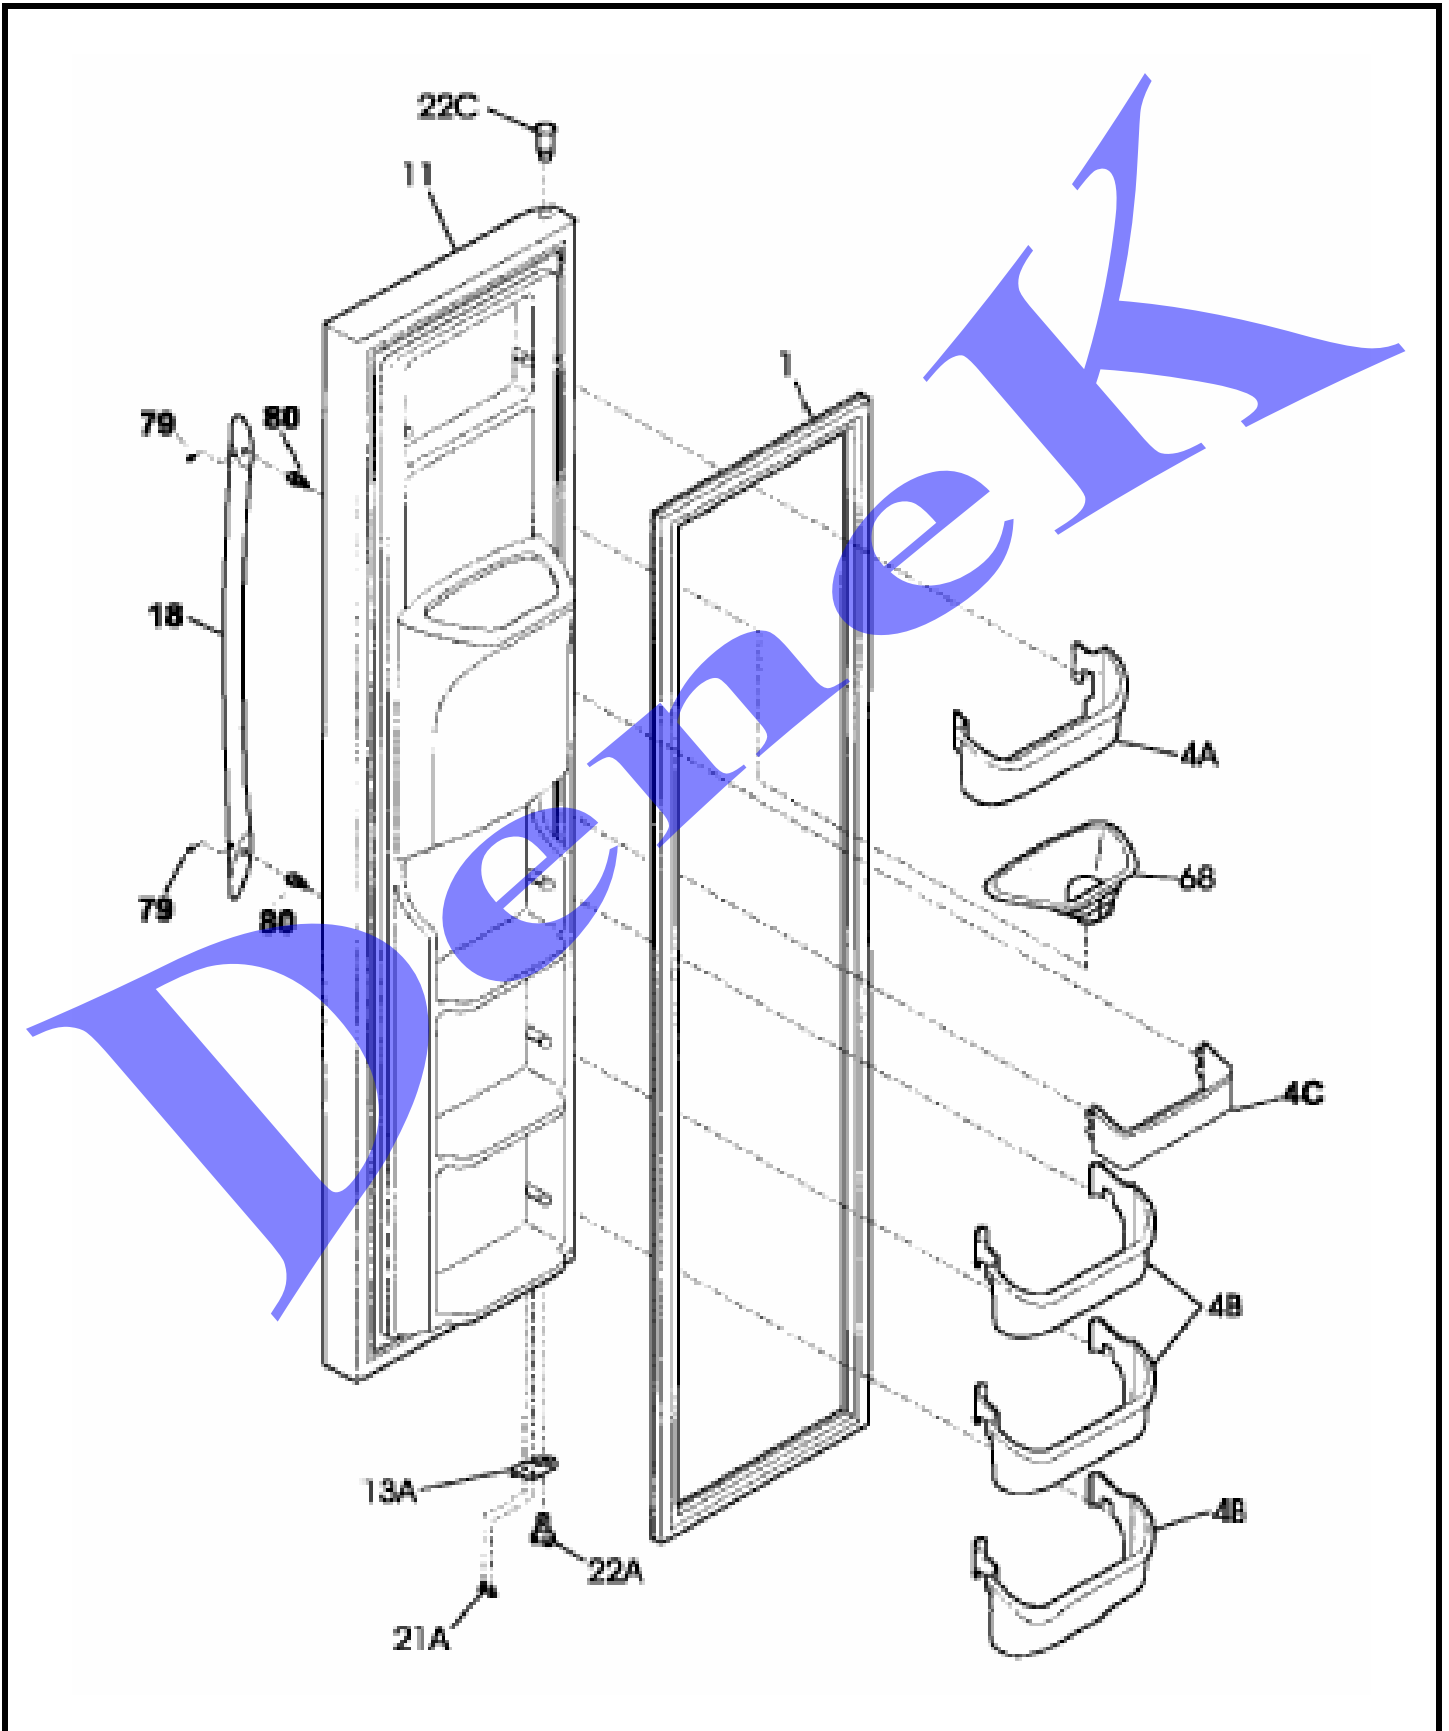

FRIGIDAIRE PLRS267ZAB8

FREEZER DOOR

FRIGIDAIRE PLRS267ZAB8

FREEZER DOOR

11	240451873	Door-frzr,stainless steel ,complete assy
18	240536801	Handle-door,stainless steel ,with insert
68	240467701	Chute-ice
79	218755402	Screw-set,10-32 x 0.375
80	218755503	Screw-shoulder,No.10 AB ,handle mounting
22C	240328404	Bearing-hinge,black ,upper
4A	240334202	Bin-door,frzr-upper
4B	240351602	Bin-door
4C	240351702	Bin-door,frzr-dispenser
F1	240390606	Gasket-frzr door,black ,magnetic
13A	240537106	Door Stop,black ,frzr
NI	240545101	Connector-water,straight
NI	240552102	Harness-wiring,door
22A	240561602	Bearing-hinge,closer
NI	5303918256	Dispenser heater kit
21A	5308016566	Screw,hex washer head ,8-15A x 0.625 ,low profile
NI	240470401	Connector-amp
NI	218490900	Cleaner,stainless steel

FRIGIDAIRE PLRS267ZAB8

REFRIGERATOR DOOR

FRIGIDAIRE PLRS267ZAB8

REFRIGERATOR DOOR

4	240323002	Bin-door,Pseudo ,bottom
7	240326203	Door-dairy
12	240449704	Nameplate,satin nickel
13	240537105	Door Stop,black ,ref
15	240451941	Door-refr,stainless steel ,complete assy
18	240536801	Handle-door,stainless steel ,with insert
22	240561601	Bearing-hinge,closer
49	240430305	Bin-door,gallon
79	218755402	Screw-set,10-32 x 0.375
80	218755503	Screw-shoulder,No.10 AB ,handle mounting
NI	218490900	Cleaner,stainless steel
22B	240328403	Bearing-hinge,black ,upper
F2	240390605	Gasket-refr door,black ,magnetic
27A	240396102	Retainer,tall bottle
21A	5308016566	Screw,hex washer head ,8-15A x 0.625 ,low profile