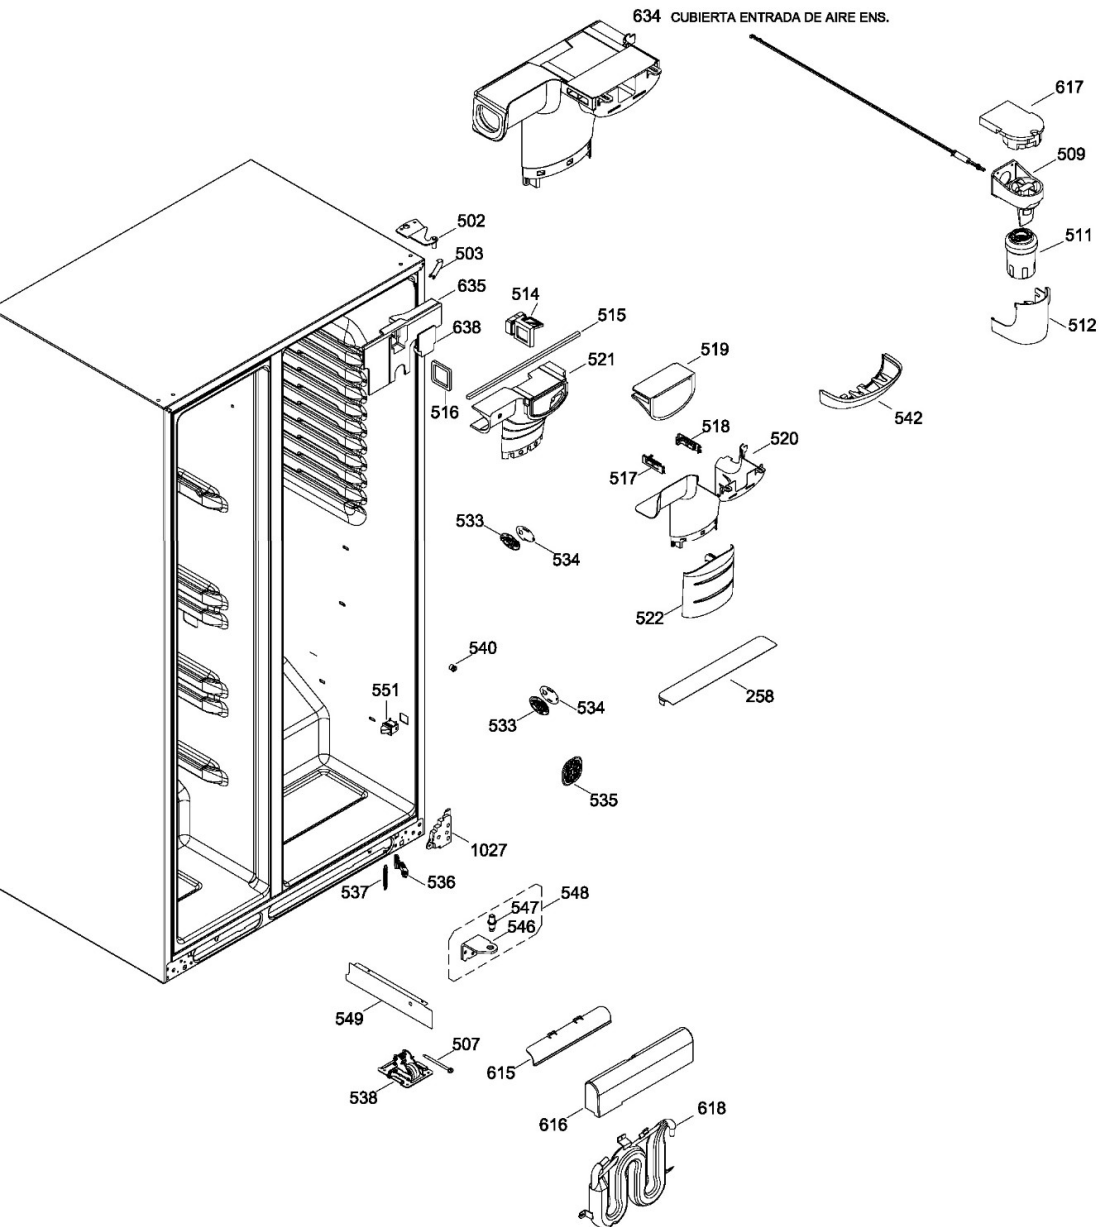

Refrigerador Mabe PSMS6PGZAECS