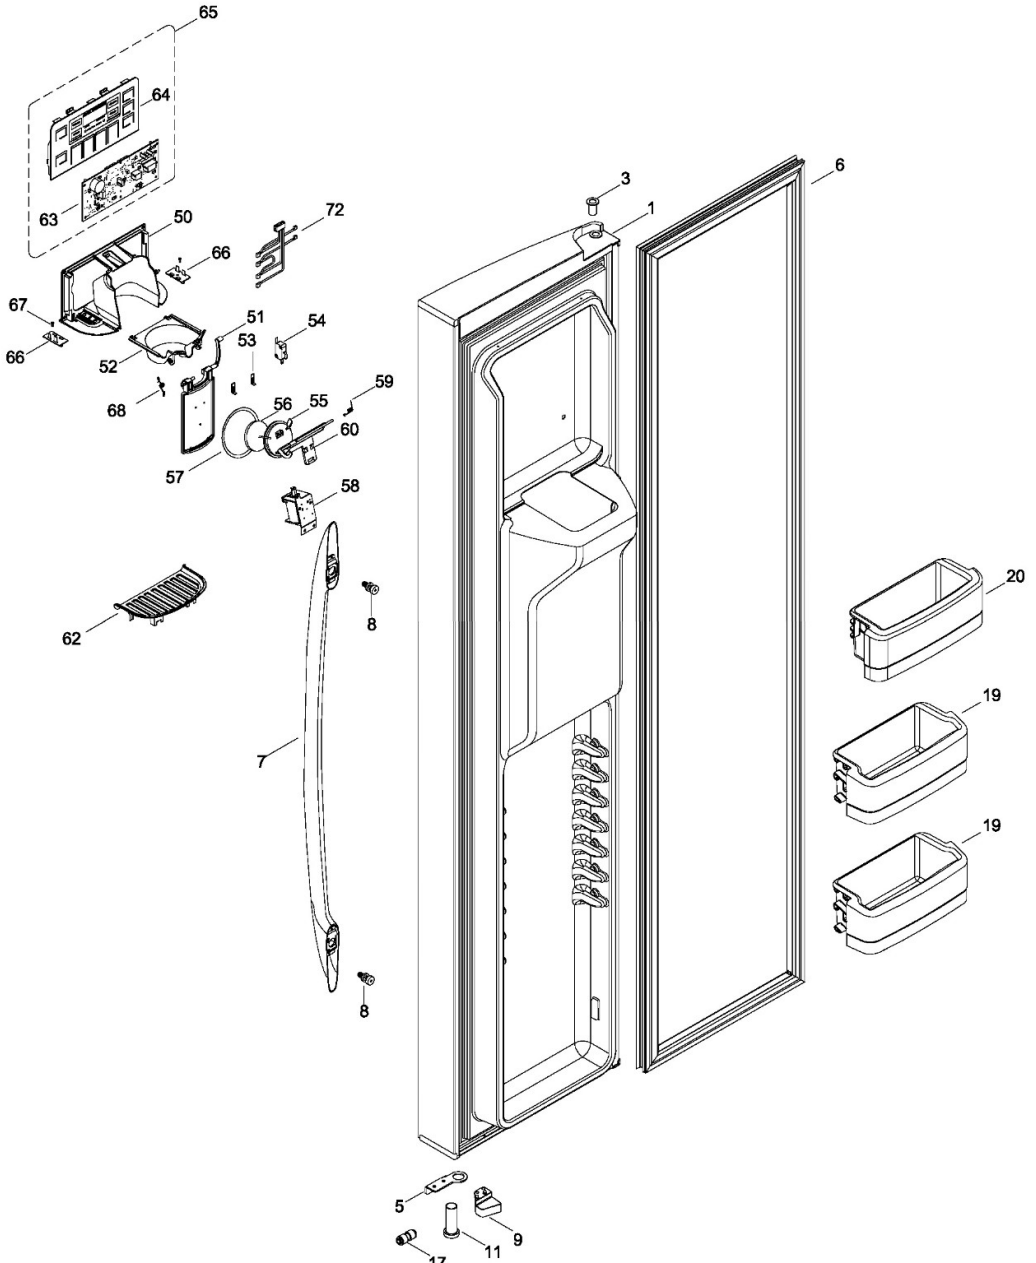

Refrigerador Mabe PSMS6PGZAECS