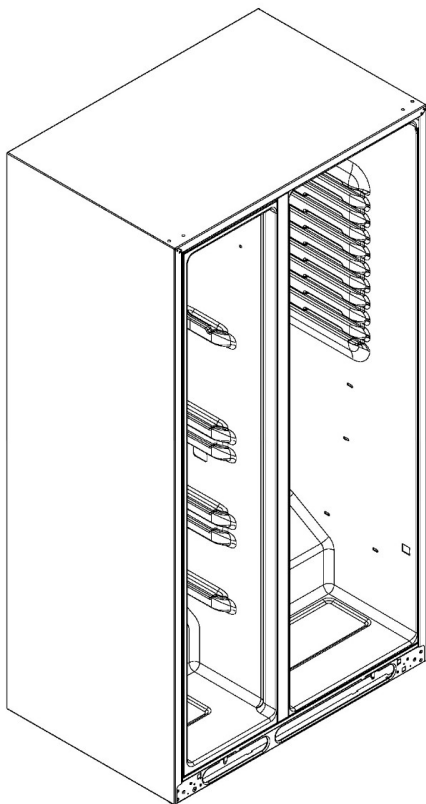

Refrigerador Mabe PSMS6PGZAECS