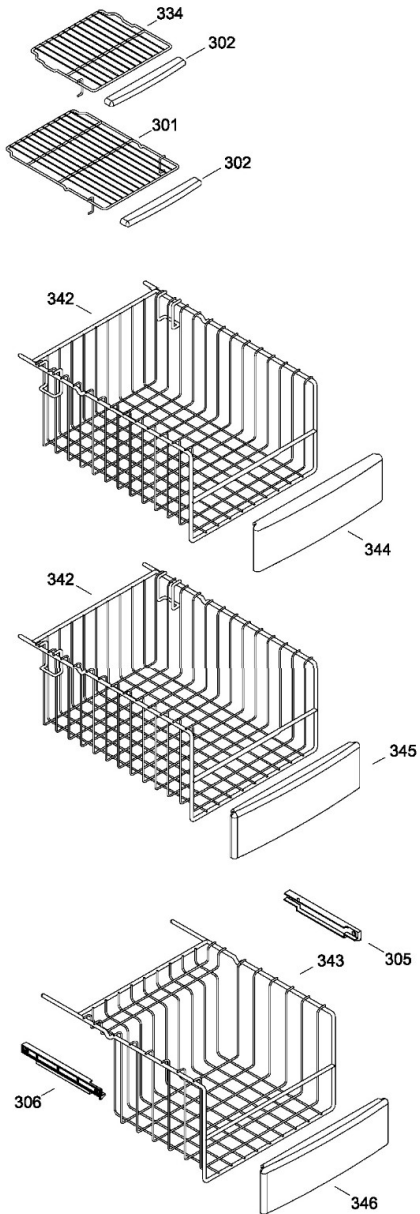

Refrigerador Mabe PSMS6PGZAECS