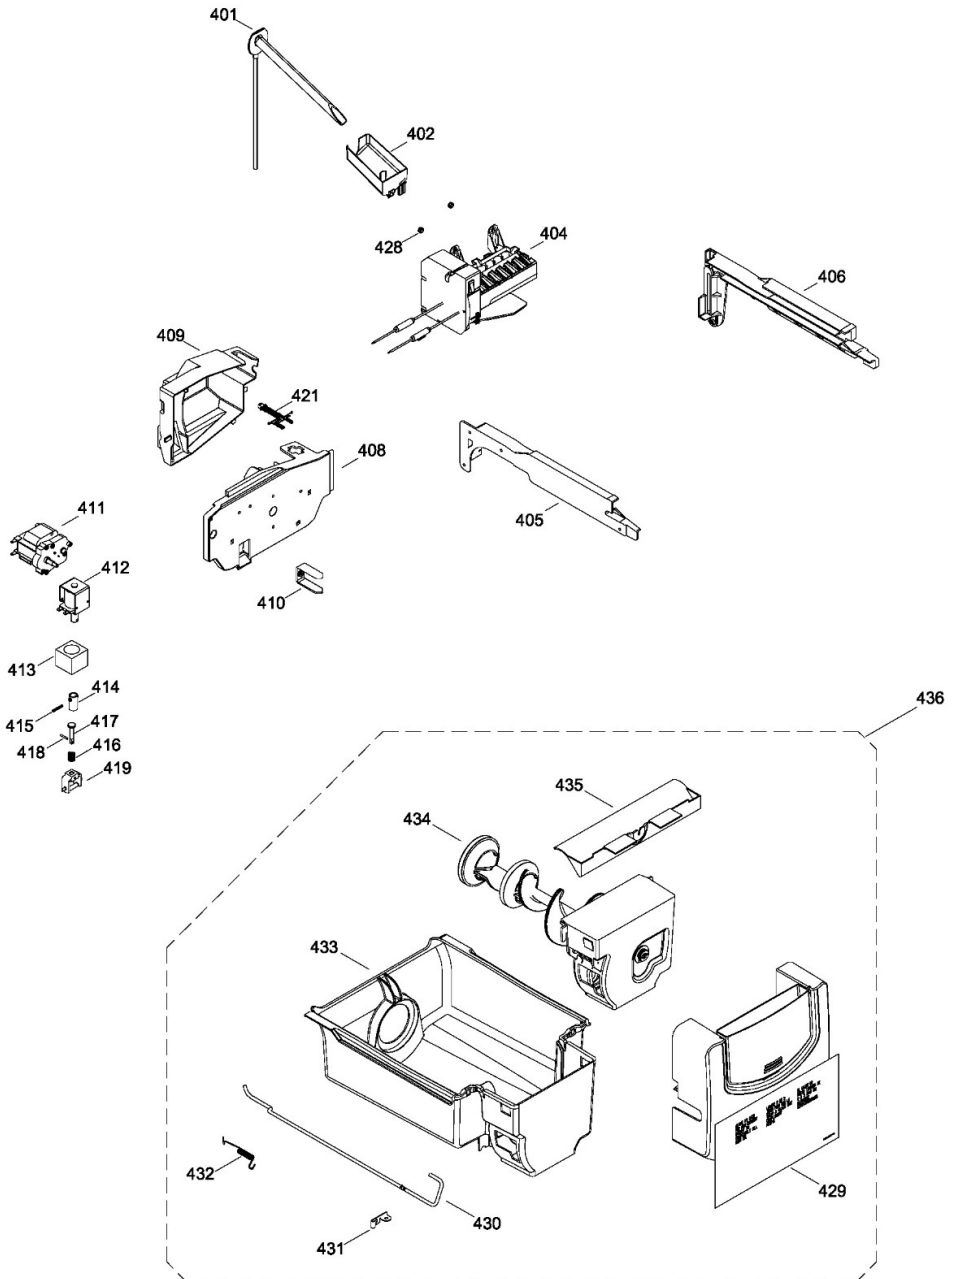

Refrigerador Mabe PSMS6PGZAECS