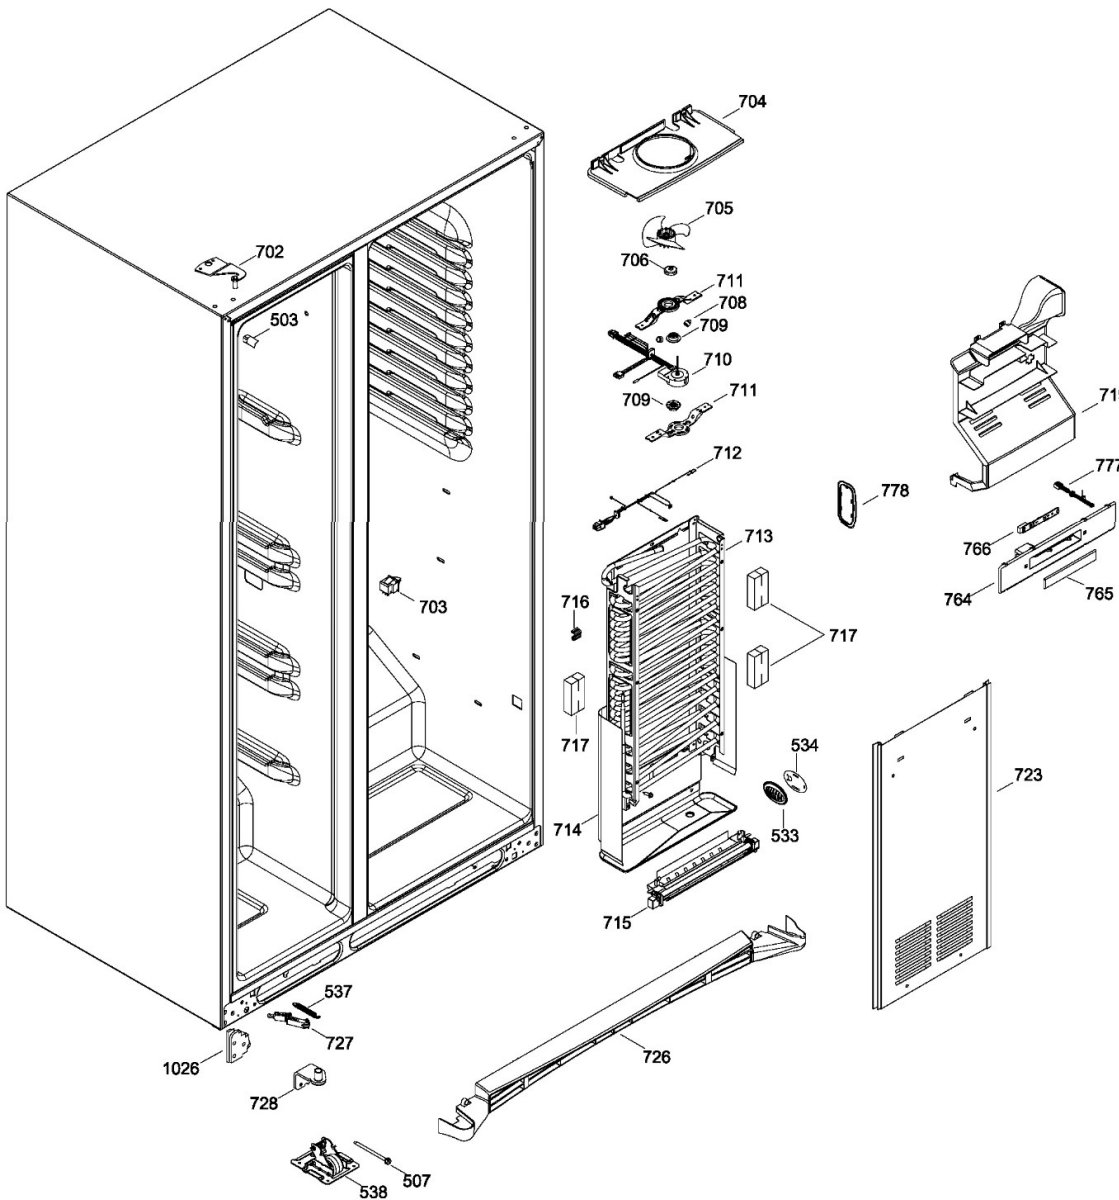

Refrigerador Mabe PSMS6PGZAECS