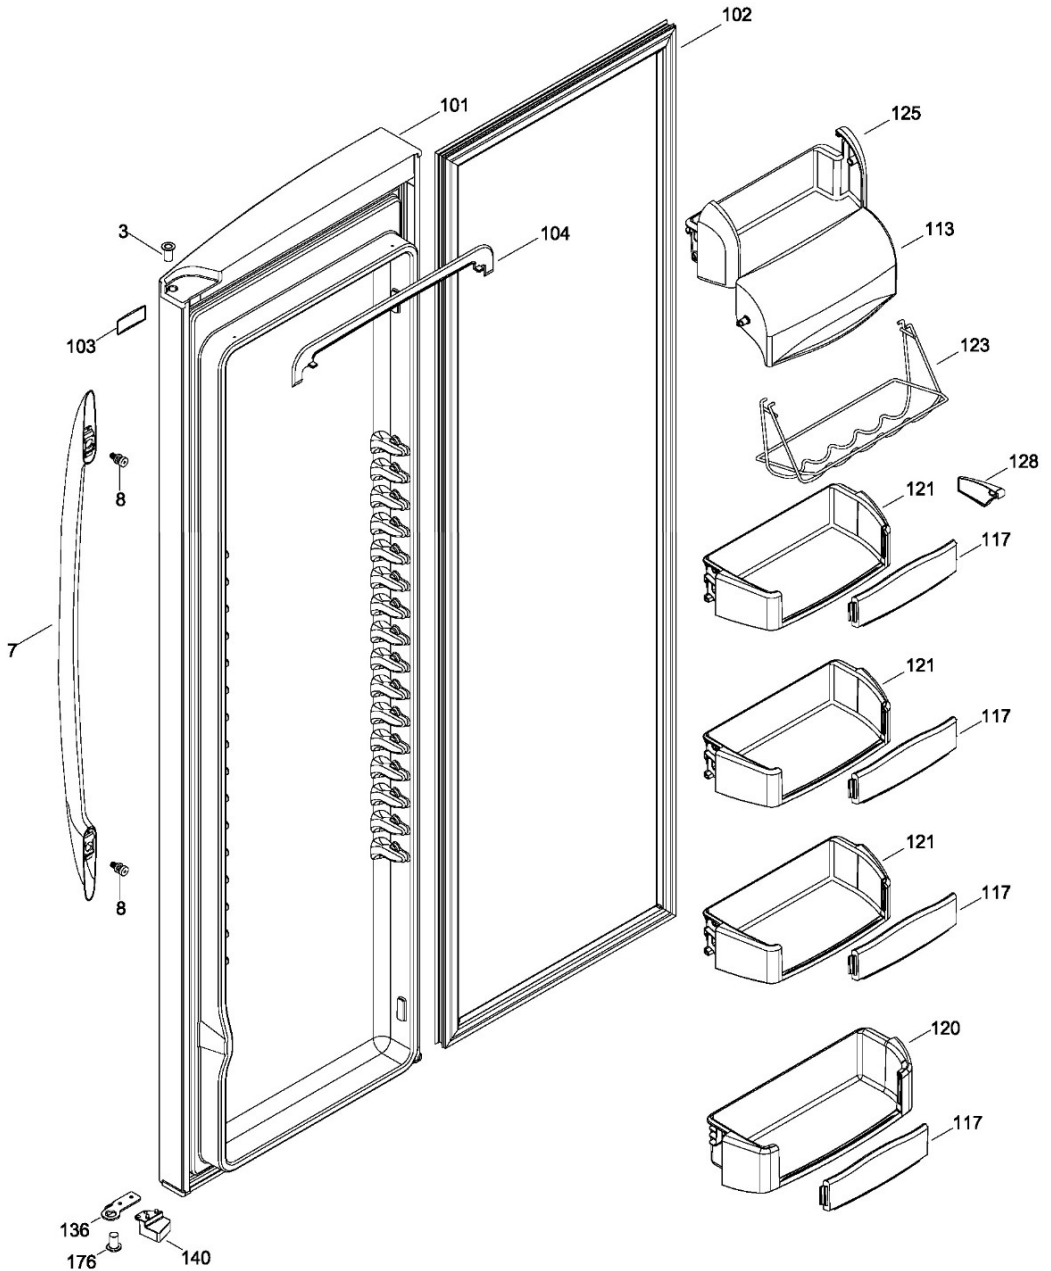

Refrigerador Mabe PSMS6PGZAECS