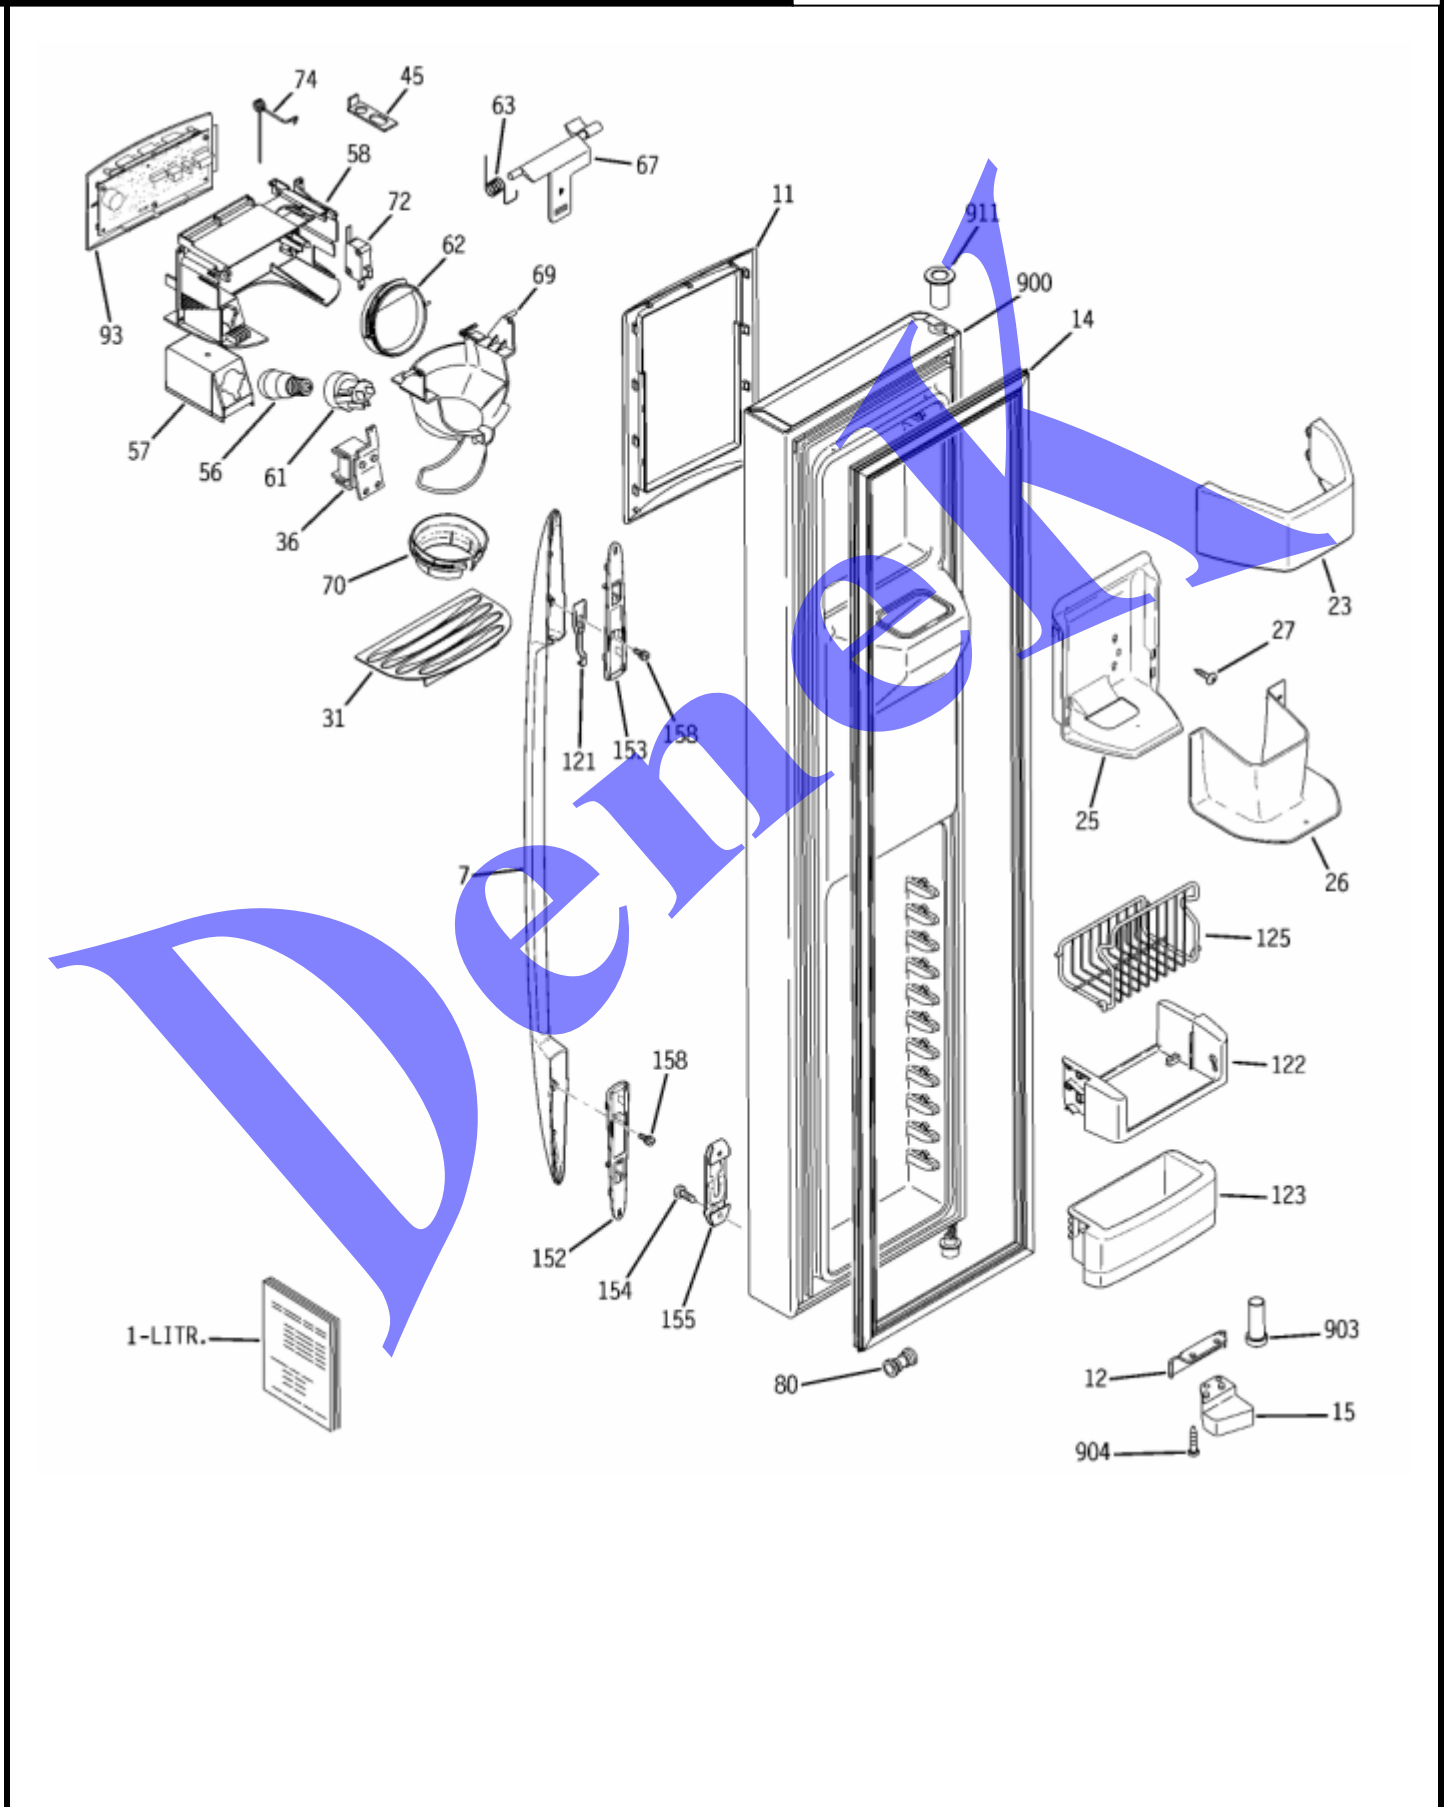

REFRIGERADOR G.E. MOD. PSR26MSPASS

PUERTA DEL CONGELADOR

REFRIGERADOR G.E. MOD. PSR26MSPASS

PUERTA DEL CONGELADOR

NUMERO	N.DE PARTE	DESCRIPCION
1	49-60297	PM GUIDE OWNER
1	31-51457	PM MINI MANUAL WIRING
7	WR12X10638	HANDLE PROFILE SS ASM
11	WR38X10219	RECESS TRIM BOWED BK
12	WR02X10782	STOP DOOR BK
14	WR24X10158	GASKET DOOR FZ BK
15	WR02X10780	CAM CLOSURE FZ BK
23	WR71X10493	MODULE FZ UPPER
25	WR71X10494	SEAT BUCKET
26	WR71X10495	GUIDE ICE
27	WR01X10387	SCR 8-18 AB OVP 7/8 SS
31	WR17X11655	GRILLE RECESS BK
36	WR62X10020	SOLENOID ASM
45	WR2X8818	RETAINER RECESS DOOR
56	WR02X10675	BULB RECS 12V
57	WR02X10670	REFLECTOR LIGHT
58	WR17X11077	HOUSING SHIELD DISP BK
61	WR2X9561	LAMP SOCKET
62	WR17X3093	DOOR RECESS ASM
63	WR02X10585	SPRING RECESS DOOR
67	WR17X10706	CRANK DOOR RECESS
69	WR17X11267	FUNNEL ICE DISP BK
70	WR17X11268	EXTENSION FUNNEL ICE BLK
72	WR23X10224	SWITCH
74	WR02X10584	SPRING FUNNEL
80	WR02X11330	UNION CONNECTOR
93	WR55X10298	INTERFACE DISP ASM BK
121	WR02X11471	LEVER LOCK HANDLE
122	WR71X10256	MODULE SUPPORT FZ
123	WR71X10501	MODULE SHELF FZ FIXED
125	WR21X10054	BASKET WIRE TILTOUT FZ
152	WR02X11606	BOOT HANDLE PROFILE SS
153	WR02X11605	BOOT HANDLE PROFILE SS
154	WR01X10038	SCR 8-18 AB FLTR 5/8 S
155	WR02X10643	BRACKET HANDLE LOCK
158	WR02X11472	PIN MOUNTING PROFILE SS
900	WR78X10837	DOOR FOAM ASM FZ SS
903	WR01X10234	THIMBLE DOOR BTM FZ BK
904	WR01X10375	SCREW DOOR STOP T20
911	WR01X10233	THIMBLE DOOR TOP BK