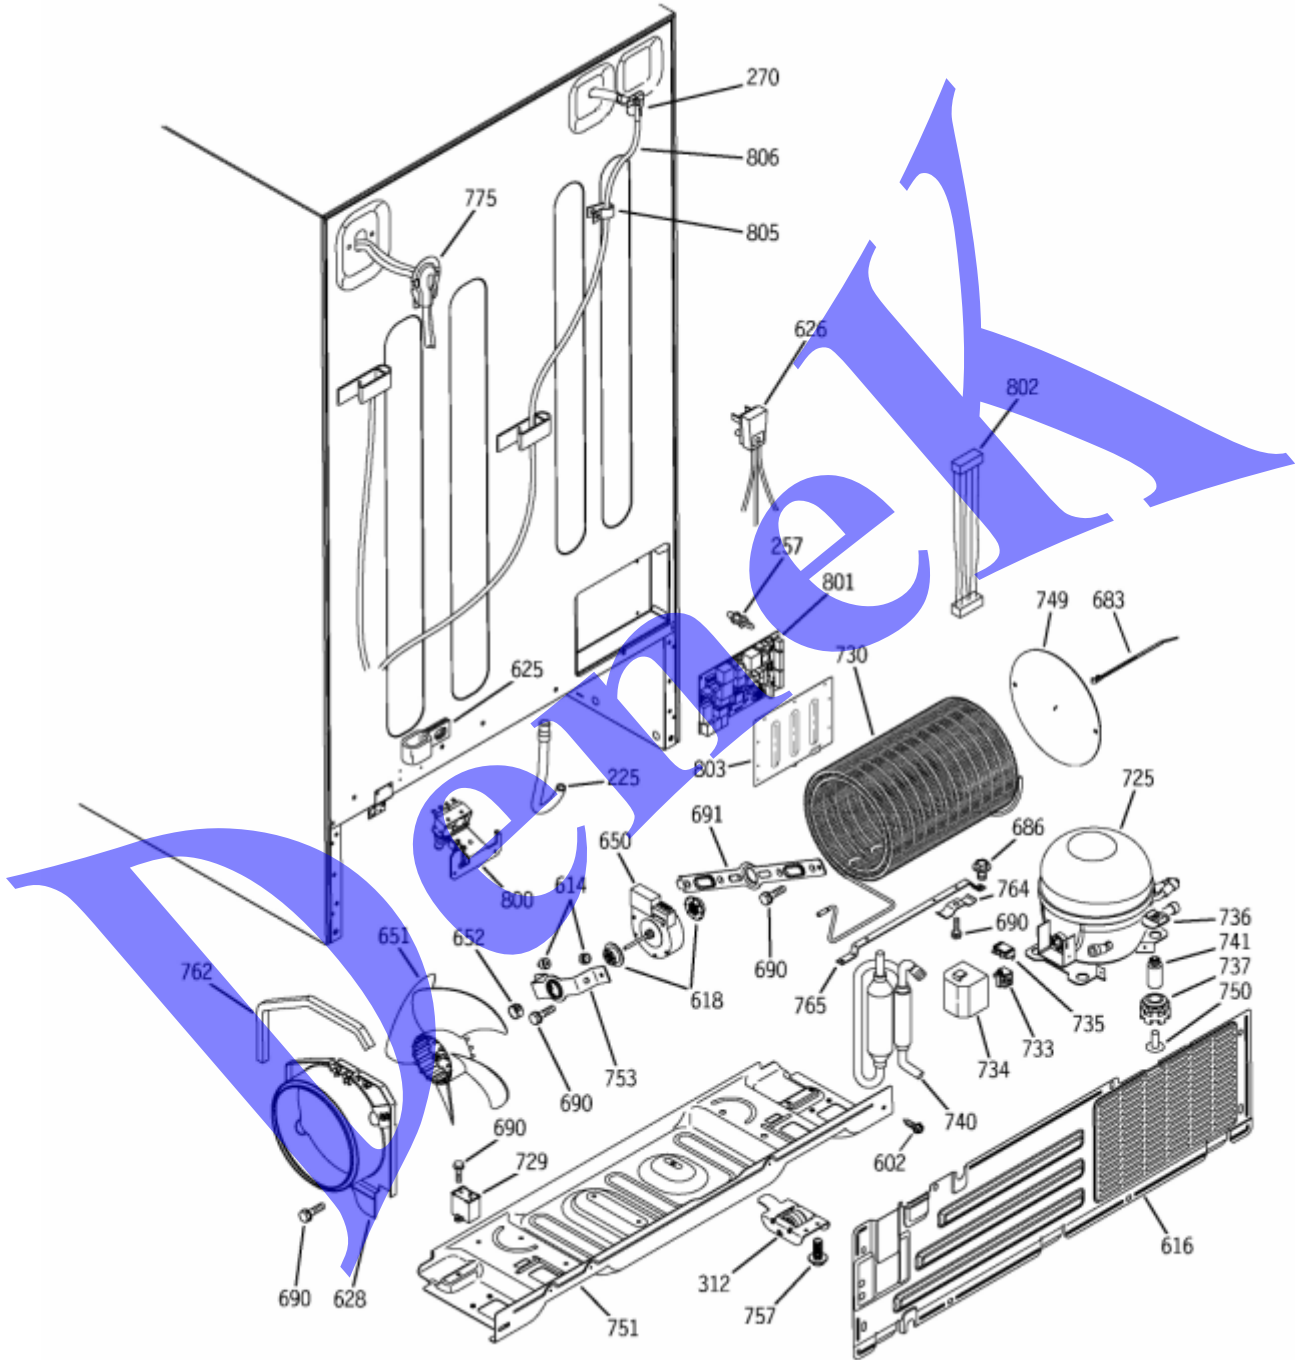

REFRIGERADOR G.E. MOD. PSR26MSPASS

TARJETA PRINCIPAL, MOTOR CONDENSADOR

REFRIGERADOR G.E. MOD. PSR26MSPASS

TARJETA PRINCIPAL, MOTOR CONDENSADOR

NUMERO	N.DE PARTE	DESCRIPCION
225	WR02X11426	TUBE DRAIN
257	WR02X10663	STAND OFF
270	WR17X11506	GROMMET AND TUBE ASM
312	WR02X10571	MOBILITY BACK ASM
602	WR1X1591	SCR 1/4-14 X 3/4
614	WR02X10540	BUMPER LID
616	WR82X10093	COVER ACCESS
618	WR02X11331	GROMMET EVAP FAN
625	WR1X5278	CLAMP CABLE
626	WR23X108	POWER CORD
628	WR17X11252	SHROUD CONDENSER
650	WR60X10080	MOTOR DC COND FAN
651	WR60X10049	BLADE COND FAN ASM
652	WR02X10509	RING COMP EVAP FAN BLADE
683	WR02X11027	WIRE TIE
686	WR01X10252	SCR 10-32 TT HXW 5/16 S
690	WR1X1466	SCR 8-32 T HXW 3/8 S
691	WR02X10593	BRACKET COND FAN (REAR)
725	WR87X10067	COMPRESSOR MEI
729	WR62X79	CAPACITOR
730	WR84X10022	COND REPL KIT
733	WR07X10033	PTCR
734	WR02X10556	COVER RELAY SNAP(MEI)
735	WR08X10025	OVERLOAD
736	WR2X8203	CLIP COMPRESSOR MOUNT
737	WR02X10099	GROMMET
740	WR86X96	DRYER
741	WR1X1779	STUD MTG COMPR
749	WR17X11039	BAFFLE COND AIR
750	WR1X1786	SCREW 10-32 TR 1/2
751	WR17X10693	BASEPLATE HIGH SIDE
753	WR02X10521	BRKT COND FAN (MTG)
757	WR01X10193	SCR 10-32 SPECIAL
762	WR14X10053	FOAM STRIP SE ADH
764	WR2X9000	CLIP, COND MNT
765	WR17X10695	BRACKET CONDENSER BAR
775	WR17X10796	COVER WATER LINE
800	WR57X10032	WATER VALVE WITH GUARD
801	WR55X10333	BOARD ASM MAIN CONTROL
802	WR23X10178	HARNESS BOARD INDIV
803	WR02X11473	MAIN BOARD ENCLOSURE ASM
805	WR2X3736	STR RELIEF
806	WR17X11625	TUBE PLASTIC