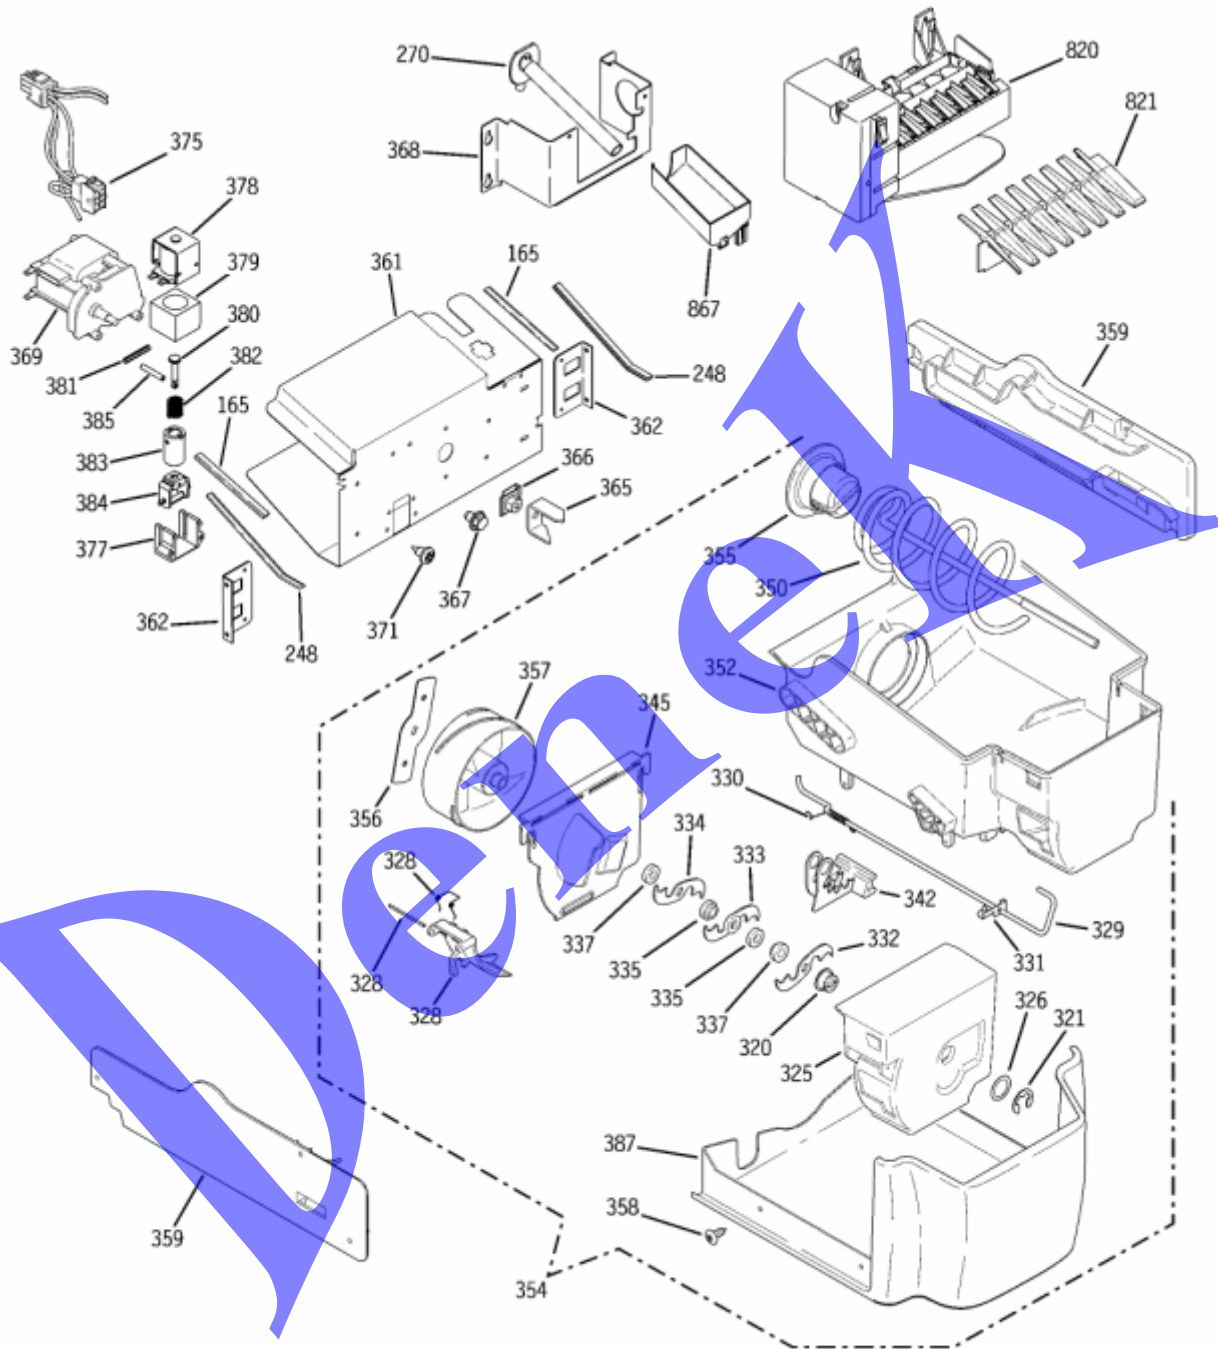

REFRIGERADOR G.E. MOD. PSR26MSPASS

ICE MAKER Y DESPACHADOR

REFRIGERADOR G.E. MOD. PSR26MSPASS

ICE MAKER Y DESPACHADOR

NUMERO	N.DE PARTE	DESCRIPCION
165	WR14X10167	GASKET MOTOR COVER
248	WR14X10168	GASKET MOTOR COVER
270	WR17X11506	GROMMET AND TUBE ASM
320	WR01X10315	NUT AUGER FRT DISP
321	WR1X1367	RETAINER RING E
325	WR17X10717	HOUSING CRUSHER DISP
326	WR1X1366	WASHER
328	WR2X4561	SPRING ICE DEFLECTOR
328	WR2X4143	PIN DEFLECTOR DISP
328	WR17X10703	DEFLECTOR ICE DISP
329	WR17X11456	WIRE ACTUATOR DISP
330	WR02X10583	SPRING DEFLECTOR
331	WR02X10580	RETAINER SPRING
332	WR17X1361	BLADES MOVING DISP
333	WR17X1362	BLADES MOVING DISP
334	WR17X1363	BLADES MOVING DISP
335	WR2X4139	SPACER CRUSHER MIDDLE
337	WR2X4138	SPACER CRUSHER STATIONAR
342	WR02X10691	STATIONARY BLADES ASM
345	WR17X11453	COVER CRUSHER
350	WR17X11455	AUGER HELIX DISP
352	WR30X10045	BUCKET ICE DISP
354	WR17X11447	BUCKET AND AUGER ASM
355	WR17X11459	CUP DRIVE
356	WR17X11458	PLATE HELIX LOCK
357	WR17X11457	HELIX
358	WR01X10389	SCR 8-18 AB PHR 1/2 S
359	WR72X10136	GLIDE BUCKET RH
359	WR72X10137	GLIDE BUCKET LH
361	WR17X11460	COVER MTR & SOLENOID
362	WR02X11598	BRACKET ANGLE
368	WR02X11336	BRACKET IM MOUNTING
369	WR60X10125	MOTOR CRUSHER DISP
371	WR01X10192	SCR 10-18 HI/LO HXW 1/2
375	WR23X10330	HARNESS MOTOR & SOL
377	WR2X7309	SADDLE SOLENOID
378	WR62X58	SOLENOID & ARM ASM
379	WR17X1063	SHROUD SOLENOID
380	WR17X1064	PLUNGER SOLENOID
381	WR2X4257	PIN SPIRAL
382	WR2X4258	SPRING SOLENOID LINKAGE
383	WR17X1065	COLLAR SOLENOID DISP
384	WR17X1066	STIRRUP SOLENOID DISP
385	WR2X4259	PIN SPIRAL
387	WR17X11454	COVER BUCKET BOTTOM
820	WR30X10044	ICEMAKER ASM
821	WR02X11548	STRIPPER IM
867	WR29X10058	CUP FILL IM