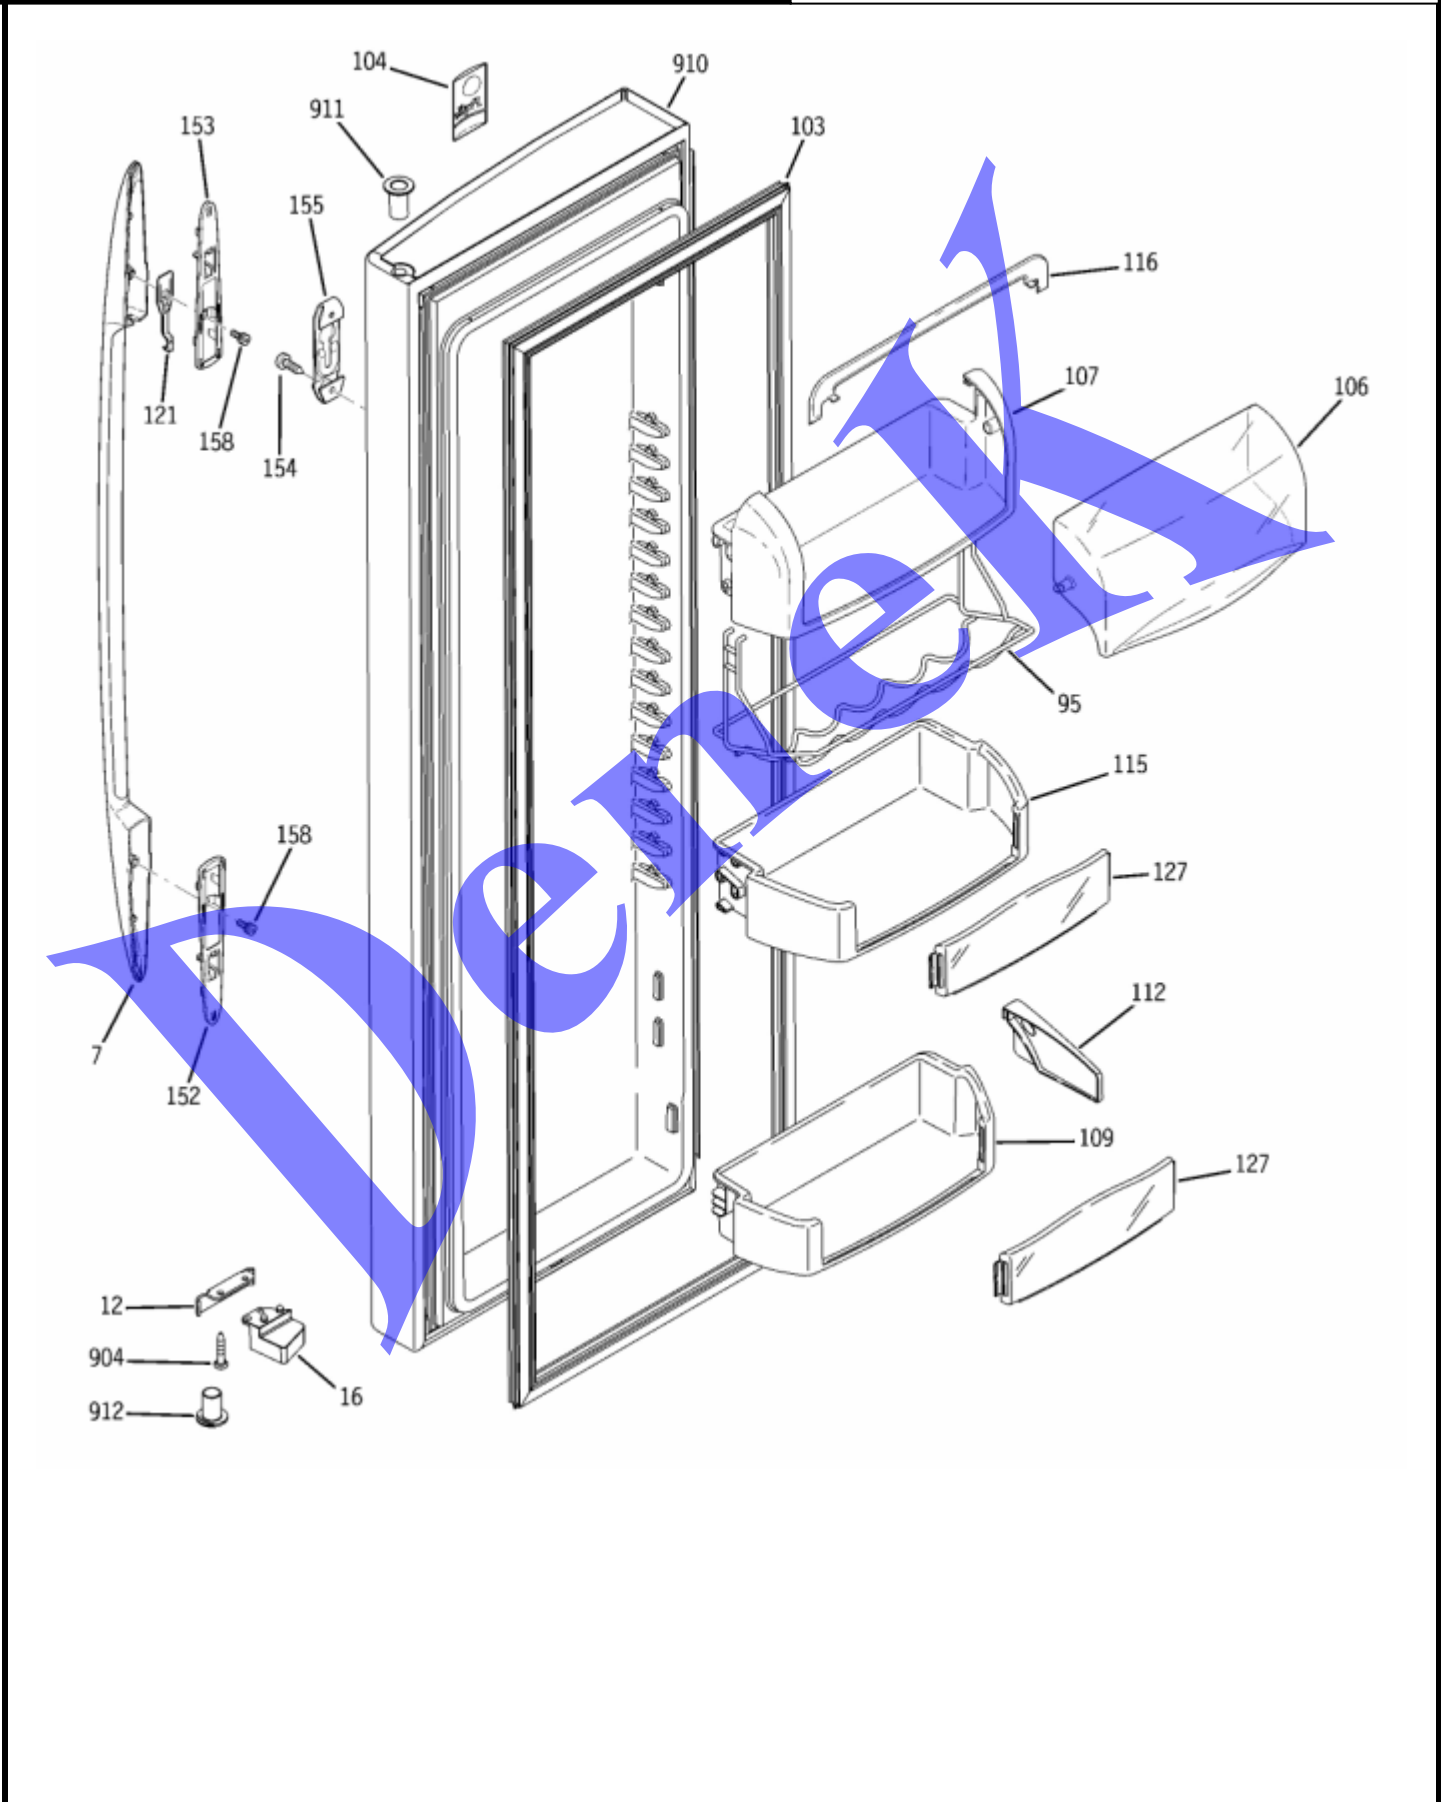

REFRIGERADOR G.E. MOD. PSR26MSPASS

PUERTA ENFRIADOR

REFRIGERADOR G.E. MOD. PSR26MSPASS

PUERTA ENFRIADOR

NUMERO	N.DE PARTE	DESCRIPCION
7	WR12X10638	HANDLE PROFILE SS ASM
12	WR02X10782	STOP DOOR BK
16	WR02X10779	CAM CLOSURE FF BK
95	WR17X11481	WINE & BEVERAGE RACK
103	WR24X10157	GASKET DOOR FF BK
104	WR04X10129	LENS NAMEPLATE
106	WR22X10042	DOOR DAIRY CLEAR
107	WR22X10041	COMPARTMENT DAIRY
109	WR71X10244	MODULE SHELF FF
112	WR02X10639	SNUGGER
115	WR71X10253	MODULE SHELF FF
116	WR22X10043	TRIM DAIRY COMPARTMENT
121	WR02X11471	LEVER LOCK HANDLE
127	WR71X10380	MODULE SHELF INSERT
152	WR02X11606	BOOT HANDLE PROFILE SS
153	WR02X11605	BOOT HANDLE PROFILE SS
154	WR01X10038	SCR 8-18 AB FLTR 5/8 S
155	WR02X10643	BRACKET HANDLE LOCK
158	WR02X11472	PIN MOUNTING PROFILE SS
904	WR01X10375	SCREW DOOR STOP T20
910	WR78X10658	DOOR FOAM ASM FF SS
911	WR01X10233	THIMBLE DOOR TOP BK
912	WR01X10232	THIMBLE DOOR BTM BK