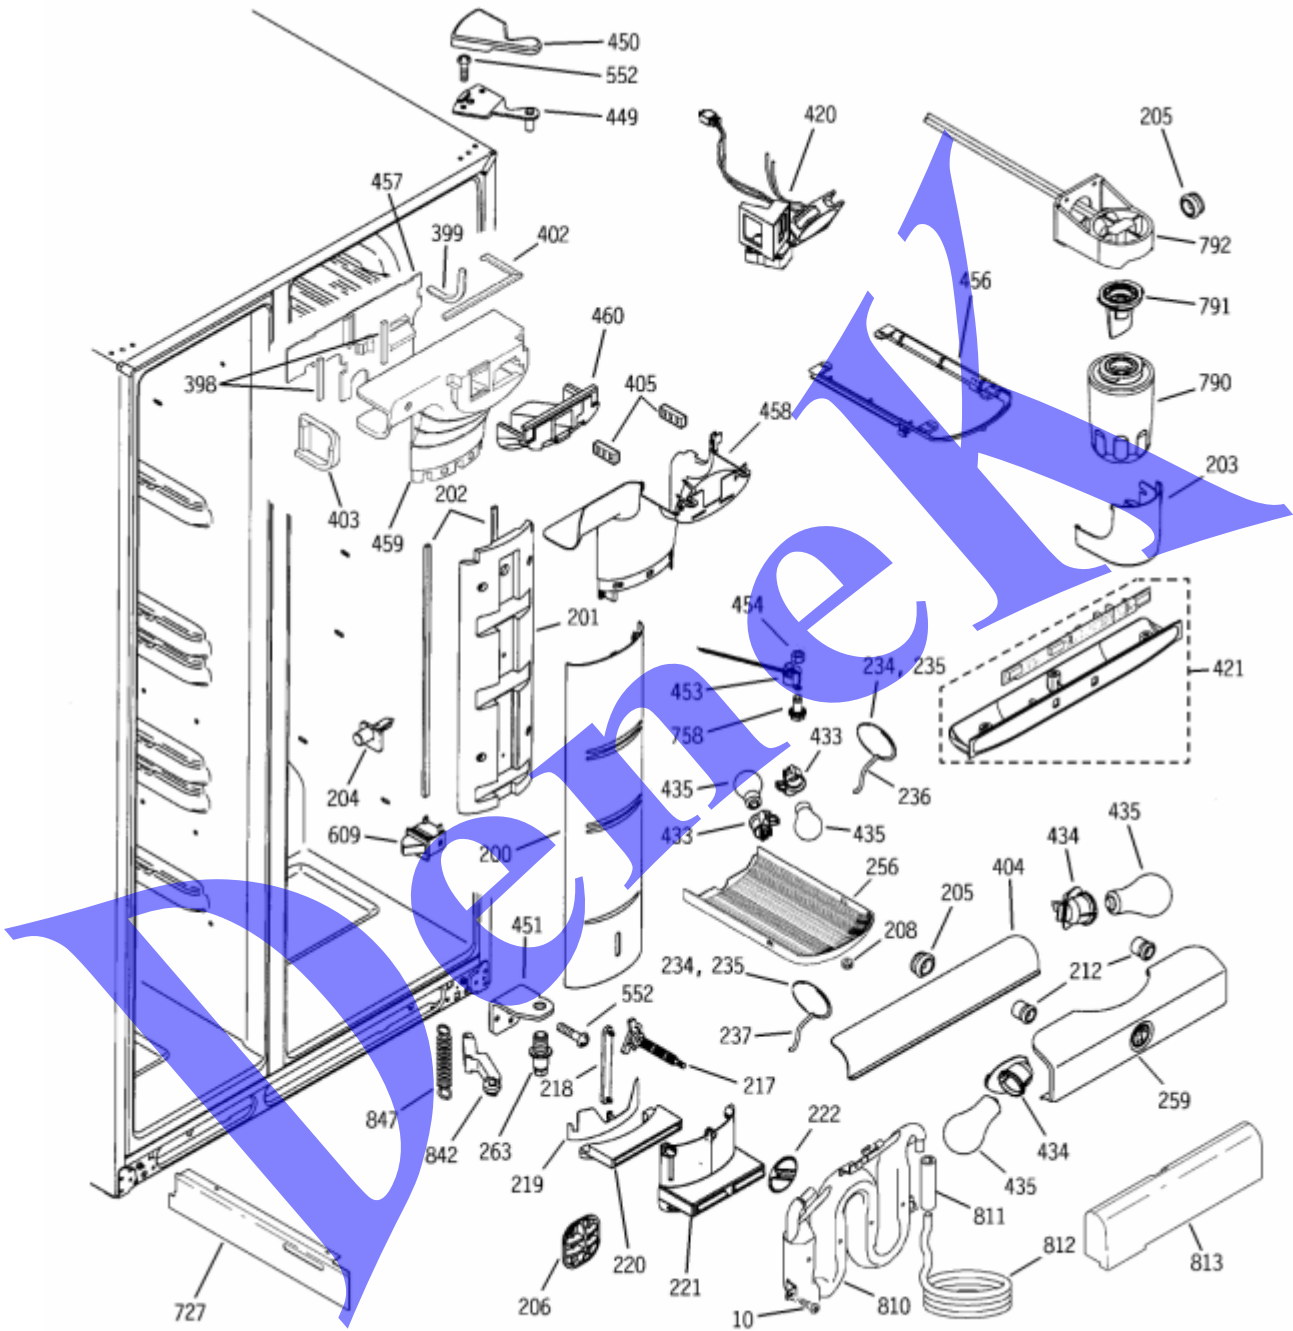

REFRIGERADOR G.E. MOD. PSR26MSPASS

SECCION DEL ENFRIADOR

REFRIGERADOR G.E. MOD. PSR26MSPASS

SECCION DEL ENFRIADOR

NUMERO	N.DE PARTE	DESCRIPCION
10	WR01X10065	SCR 8-18 BA POR 5/8 SS
200	WR17X10802	COVER FF TOWER
201	WR17X10803	EPS FF TOWER
202	WR14X10062	GASKET FF TOWER
203	WR17X10800	COVER WATER FILTER
204	WR02X10676	FRAME SUPPORT PINS
205	WR02X10678	GROMMET
206	WR02X10671	GRILLE AIR RETURN
208	WR01X10431	NUT 6-32 UN
212	WR02X10689	GROMMET BASE GRILLE
217	WR32X10154	DIAL PAN CHILL
218	WR02X10665	LINKAGE PAN CHILL
219	WR02X10664	SHUTTER PAN CHILL
220	WR02X10644	EPS PAN CHILL
221	WR02X10641	DISCHARGE PAN CHILL
222	WR02X10666	KNOB PAN CHILL
234	WR02X10647	GRILLE SENSOR
235	WR02X10668	SHUNT SENSOR
236	WR55X10027	SENSOR TEMP FF
237	WR55X10028	SENSOR TEMP FF
256	WR17X10839	SHIELD LIGHT FF
259	WR17X10801	LIGHT SHIELD BTM FF
263	WR02X10648	PIN HINGE BTM ADJ HOLLOW
398	WR14X10171	GASKET FF INLET
399	WR14X10166	GASKET FF INLET
402	WR14X10070	GASKET FF INLET
403	WR14X10071	GASKET FF INLET
404	WR17X10949	DIVERTER FF AIRFLOW
405	WR02X11254	DIFFUSER FF INLET LT
405	WR02X11255	DIFFUSER FF INLET RT
420	WR60X10132	FAN & DAMPER FF ASM
421	WR55X10265	INTERFACE CUSTOMER ASM
433	WR2X9391	SOCKET & TERMINAL ASM
434	WR02X10645	SOCKET LAMP
435	STD372402	LAMP 40 W
449	WR13X10217	HINGE TOP & PIN ASM FF
450	WR02X10784	COVER HINGE BK
451	WR13X10159	HINGE BTM BK
453	WR23X10209	HARNESS/TSTAT FF LT
454	WR01X10212	NUT 8-32
456	WR71X10290	BEZEL LIGHT FF
457	WR17X10870	EPS BACK FF INLET ASM
458	WR17X10896	COVER FF INLET
459	WR17X10869	EPS FF INLET ASM
460	WR17X10871	EPS BRIDGE FF INLET
552	WR1X2022	SCREW
609	WR23X10175	SWITCH LIGHT
727	WR17X11500	SEPARATOR AIR HISIDE
758	WD2X323	SCR 8-32 X 3/8 SPH
790	GWF	FILTER CANISTER
791	WR02X10577	PLUG BYPASS FILTER
792	WR17X11028	FILTER ASM AND TUBE
810	WR17X11440	WATER TANK DISP ASM
811	WR02X11288	INSUL TUBE FOAM
812	WR17X11439	TUBE PLASTIC
813	WR17X11620	INSULATION TANK FOAM
842	WR11X10009	LEVER ASM FF SIDE BK
847	WR1X2027	SPRING CLOSURE