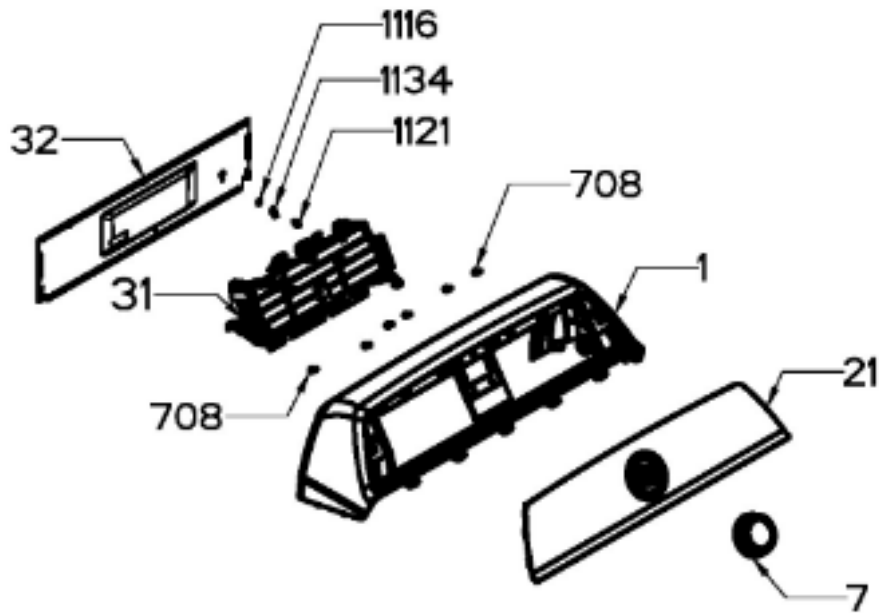

Distribuidor Autorizado

SurteRápido.com

Venta de Refacciones
Electrodomesticas

SECADORA PTD70EBMT0WS