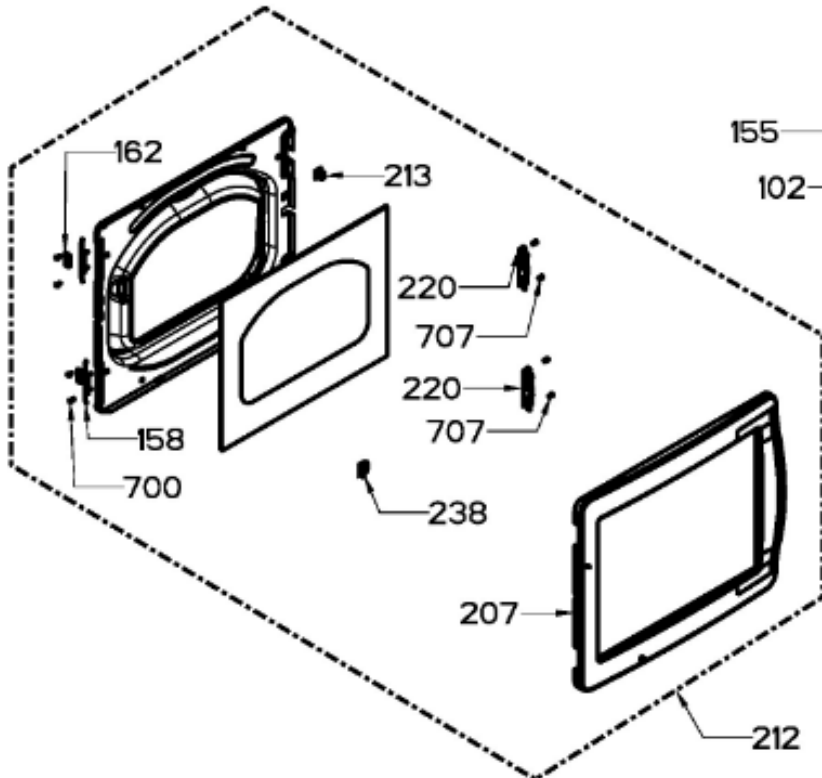

Distribuidor Autorizado

SurteRápido.com

Venta de Refacciones
Electrodomesticas

SECADORA PTD70EBMT0WS