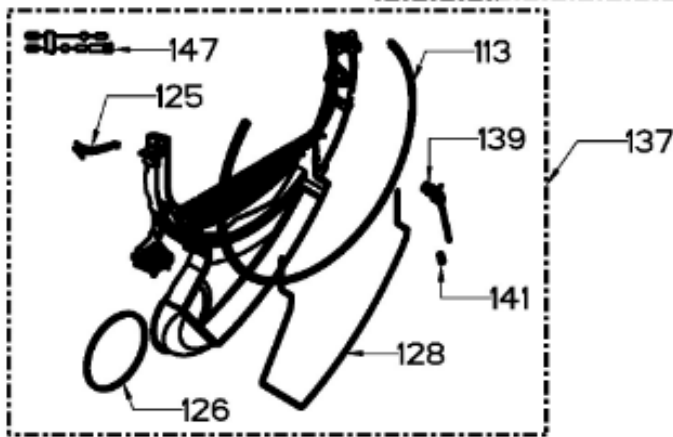

Distribuidor Autorizado

SurteRápido.com

Venta de Refacciones
Electrodomesticas

SECADORA PTD70EBMT0WS