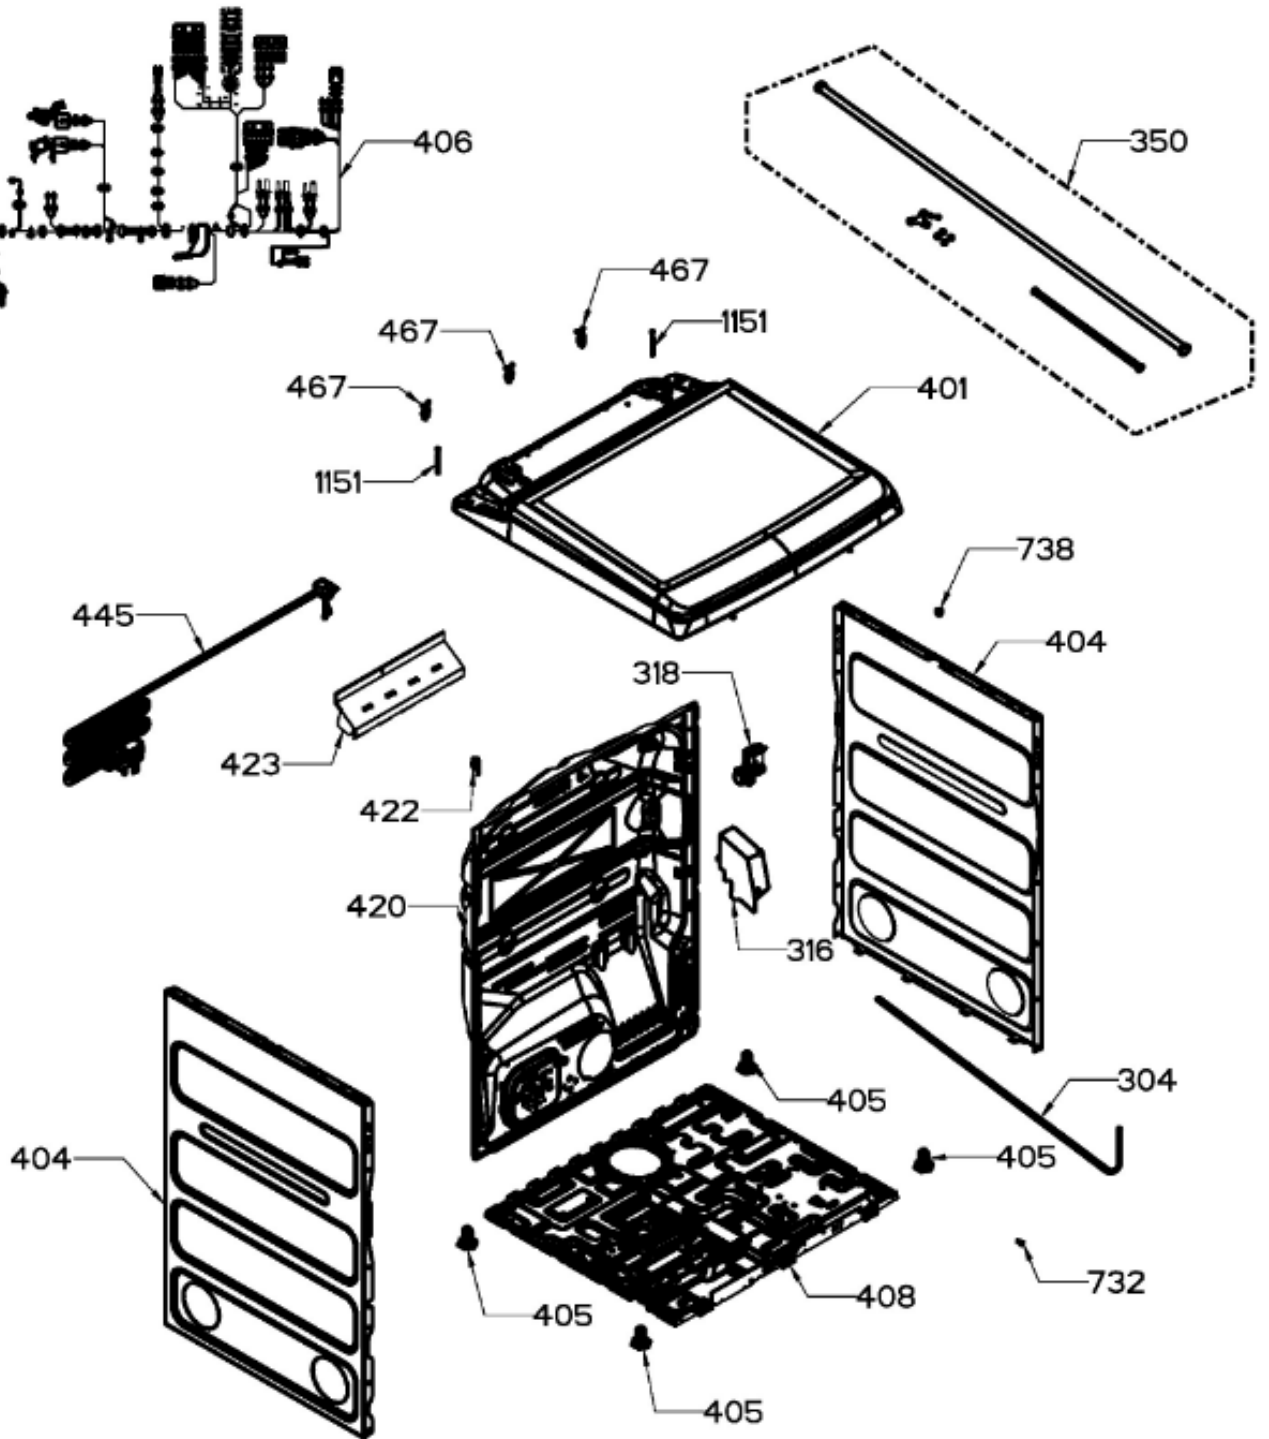

Distribuidor Autorizado

SurteRápido.com

Venta de Refacciones
Electrodomesticas

SECADORA PTD70EBMT0WS