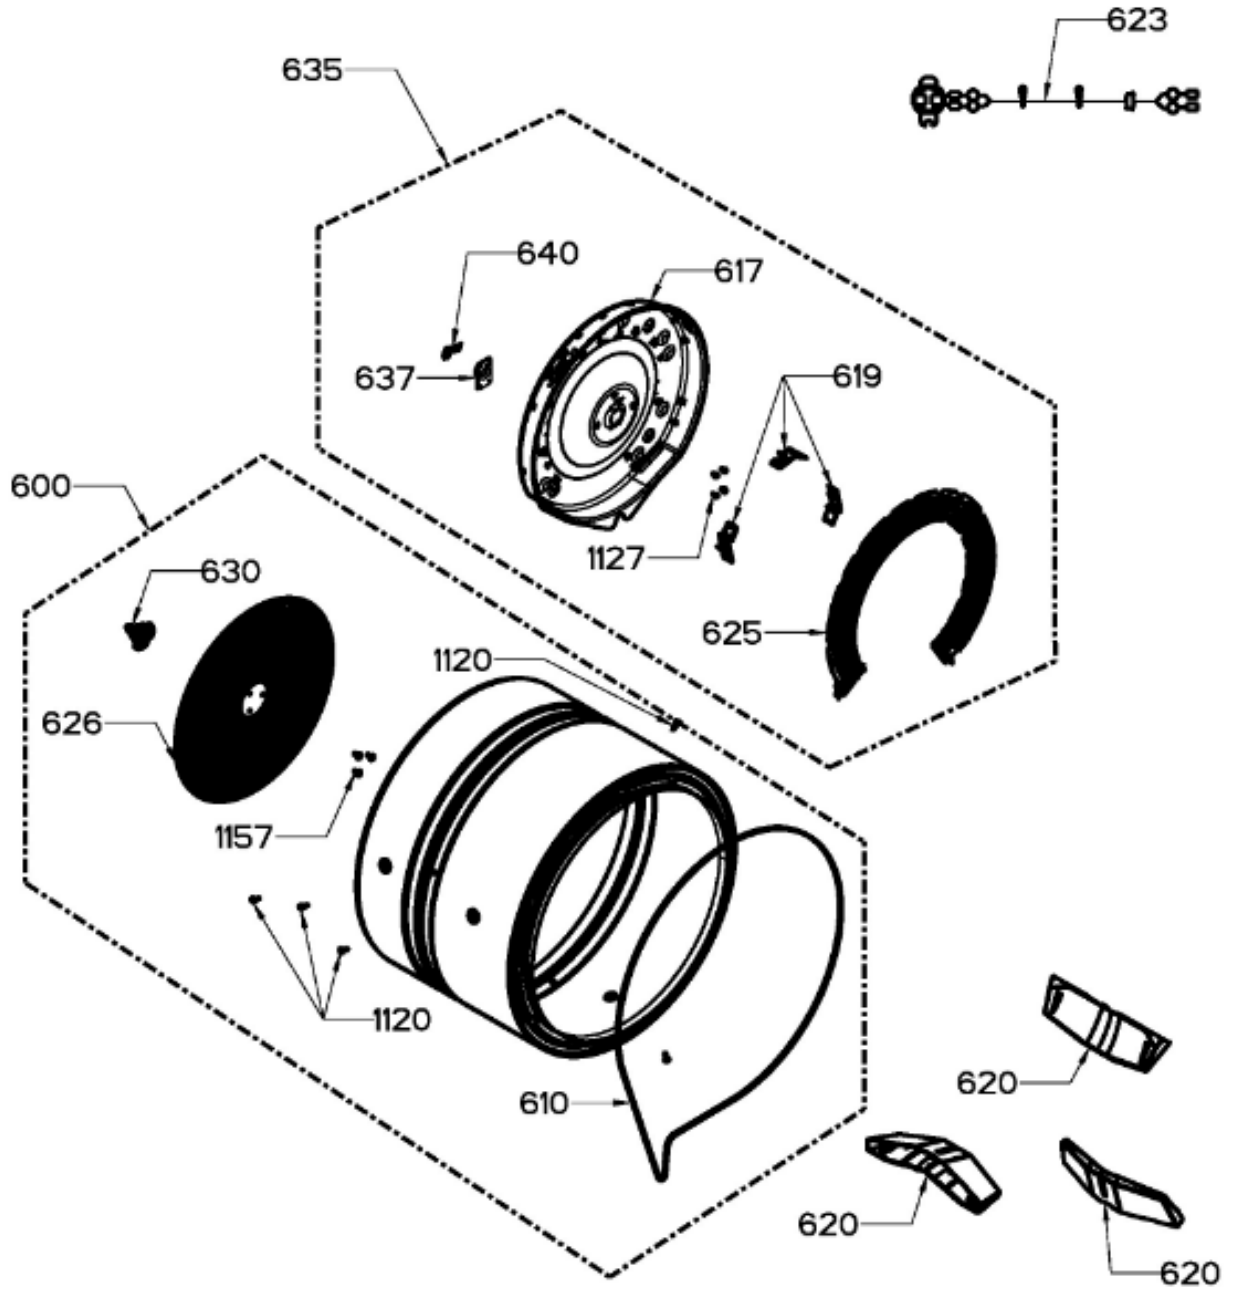

Distribuidor Autorizado

SurteRápido.com

Venta de Refacciones
Electrodomesticas

SECADORA PTD70EBMT0WS

Distribuidor Autorizado

SurteRápido.com

Venta de Refacciones
Electrodomesticas

SECADORA PTD70EBMT0WS

Guía	Refacción	Descripción
1	WW02L00719	ENS COPETE
7	WW02L00717	ENS PERILLA
21	WW02F00903	TARJETA UI Y IMD ENS
31	WW02F00902	TARJETA MC & SOPORTE ENS
32	WW02L00502	PANEL TRASERO
100	WW02L00560	PANEL FRONTAL
101	WW02F00534	FILTRO ATRAPAPELUSA ENSAMBLE
102	WW02F00809	INTERRUPTOR DE PUERTA
109	WW02A00194	COJINETE SUPERIOR
110	WW02L00463	ENSAMBLE COJINETE SUPERIOR
113	WW02F00783	FELPA DUCTO RECOLECTOR
115	WW03A00015	COJINETE DESLIZABLE
116	WW02A00250	COJINETE DESLIZABLE
119	WW02F00784	FELPA
123	WW02A00056	STRIKE PLATE
124	WW02A00057	STRIKE PLATE
125	WW02F00088	SENSOR ROD
126	WW02L00040	GASKET FOAM
127	WW02L00676	ENS LED
128	WW02L00527	SELLO
135	WW03F00307	SEGURO
137	WW02A00242	ENS TRAP DUCT
139	WW02L00718	ESPREA
141	WW01F01458	CONECTOR DE SERVICIO
147	WW02F00757	ARNES SENSOR ENSAMBLE
155	WW02L00466	PROTECTOR INTERRUPTOR
158	WW02L00714	TAPA RANURA BISAGRA
162	WW02L00716	TAPA BISAGRA
207	WW02L00729	MARCO PUERTA
212	WW02L00740	ENS PUERTA
213	WW02F00622	LATCH
220	WW02A00252	BISAGRA ENS
236	WW02A00065	BOTON BELLEZA
238	WW02L00715	TAPON BELLEZA LATCH
304	WW02F00849	TUBO DE PLASTICO