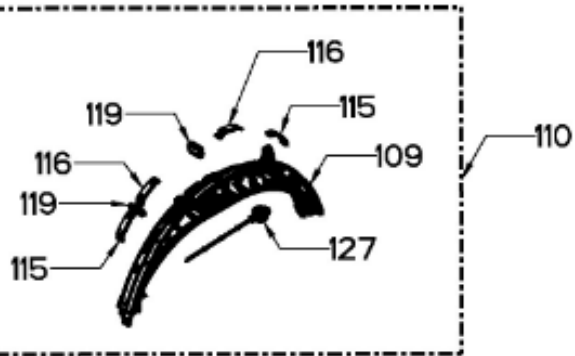

Distribuidor Autorizado

SurteRápido.com

Venta de Refacciones
Electrodomesticas

SECADORA PTD70EBMT0WS