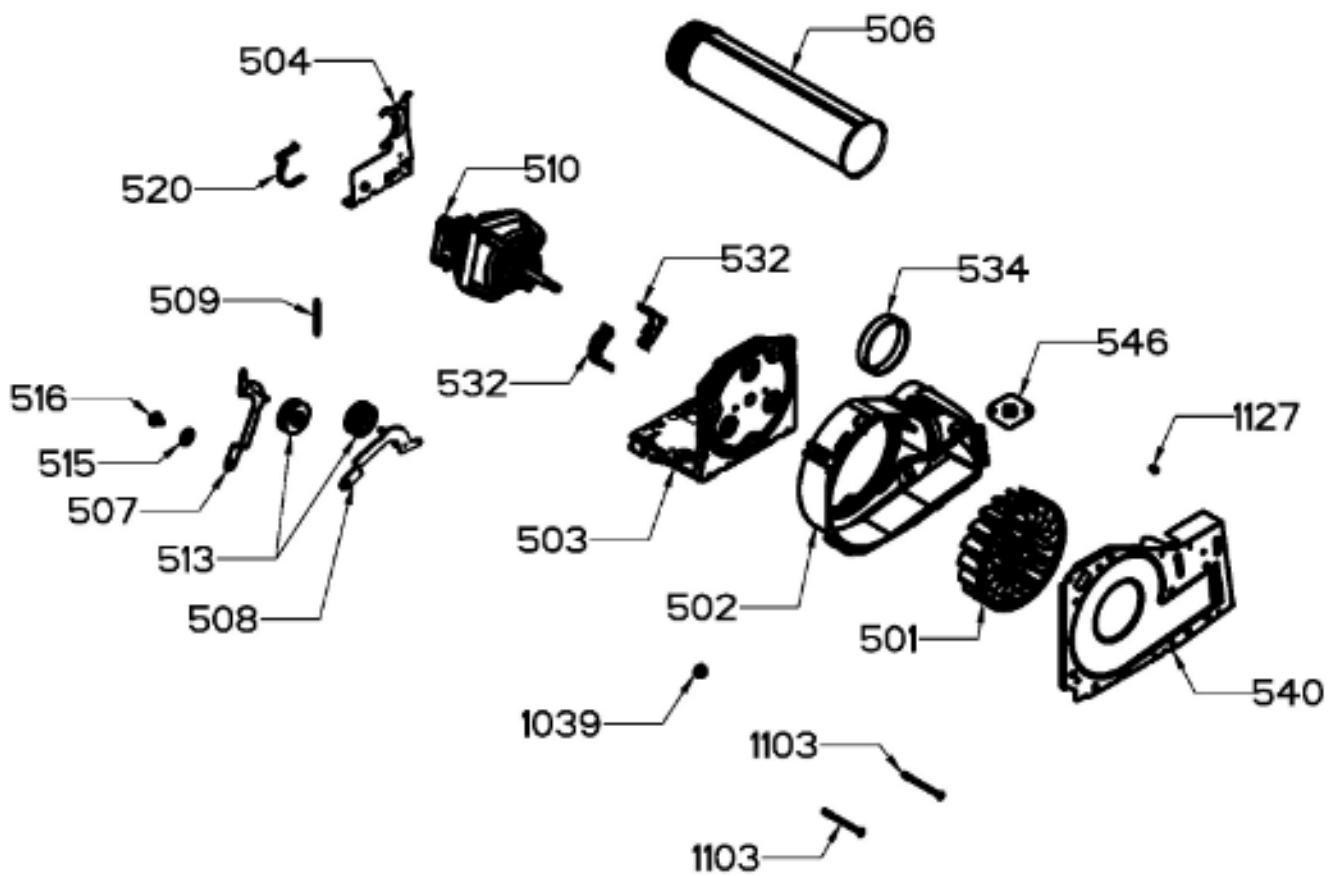

Distribuidor Autorizado

SurteRápido.com

Venta de Refacciones
Electrodomesticas

SECADORA PTD70EBMT0WS