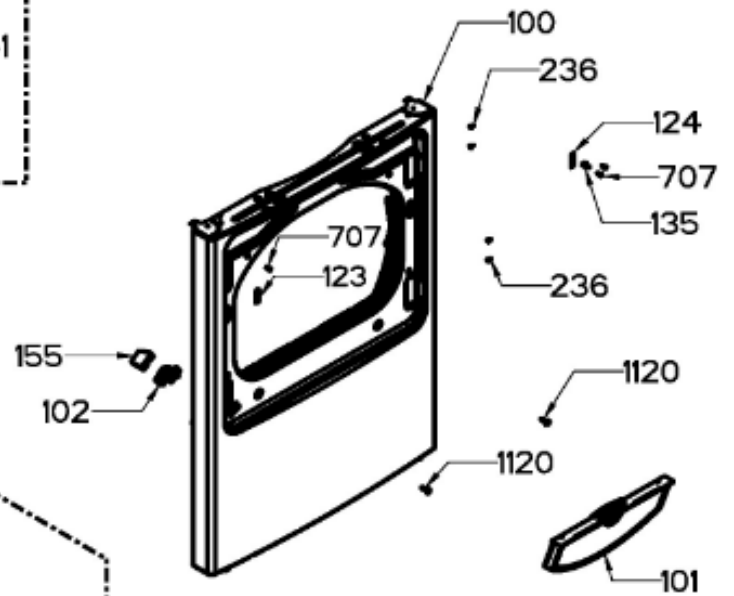

Distribuidor Autorizado

SurteRápido.com

Venta de Refacciones
Electrodomesticas

SECADORA PTD70EBMT0WS