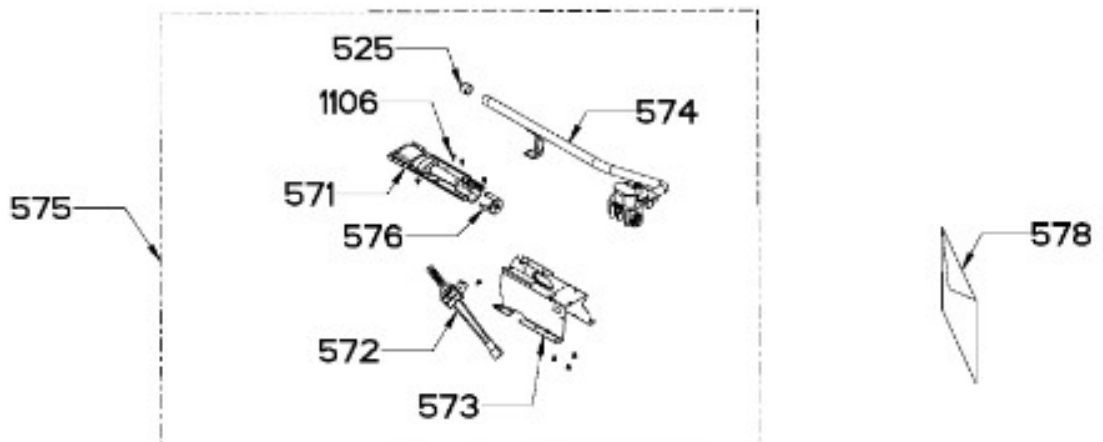

Distribuidor Autorizado

SurteRápido.com

Venta de Refacciones
Electrodomesticas

SECADORA PTD70GBPT0DG