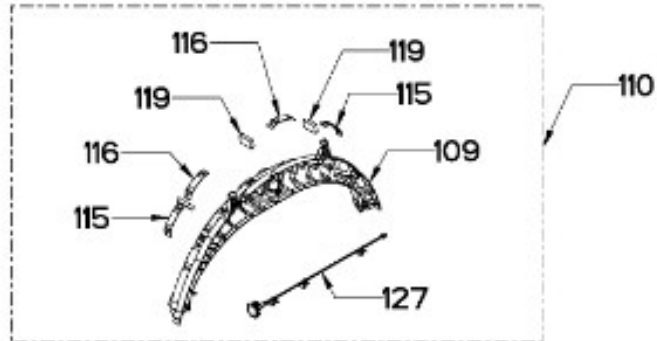

Distribuidor Autorizado

SurteRápido.com

Venta de Refacciones
Electrodomesticas

SECADORA PTD70GBPT0DG