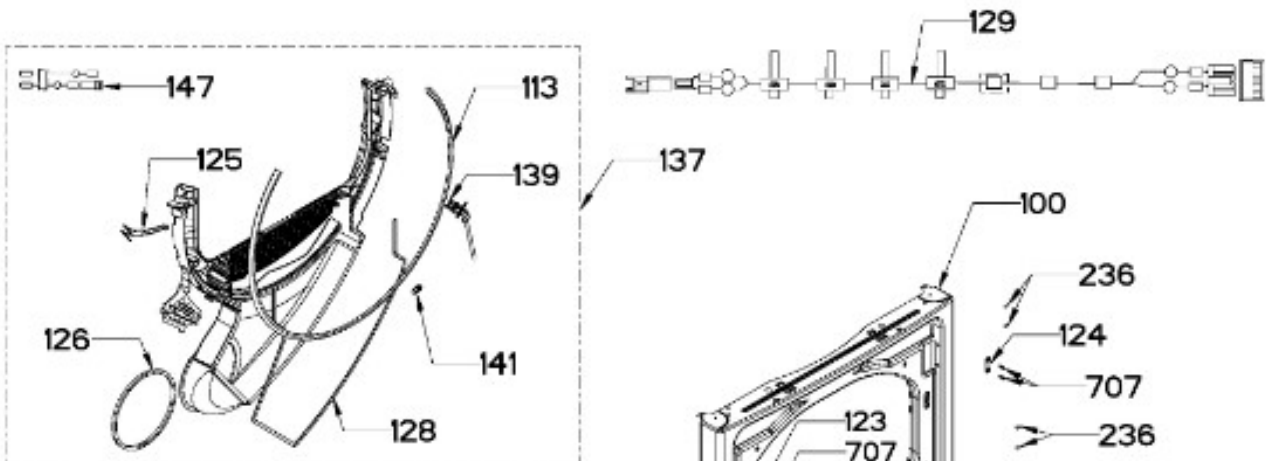

Distribuidor Autorizado

SurteRápido.com

Venta de Refacciones
Electrodomesticas

SECADORA PTD70GBPT0DG