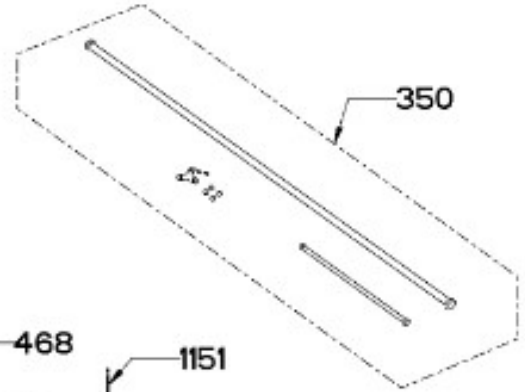

Distribuidor Autorizado

SurteRápido.com

Venta de Refacciones
Electrodomesticas

SECADORA PTD70GBPT0DG