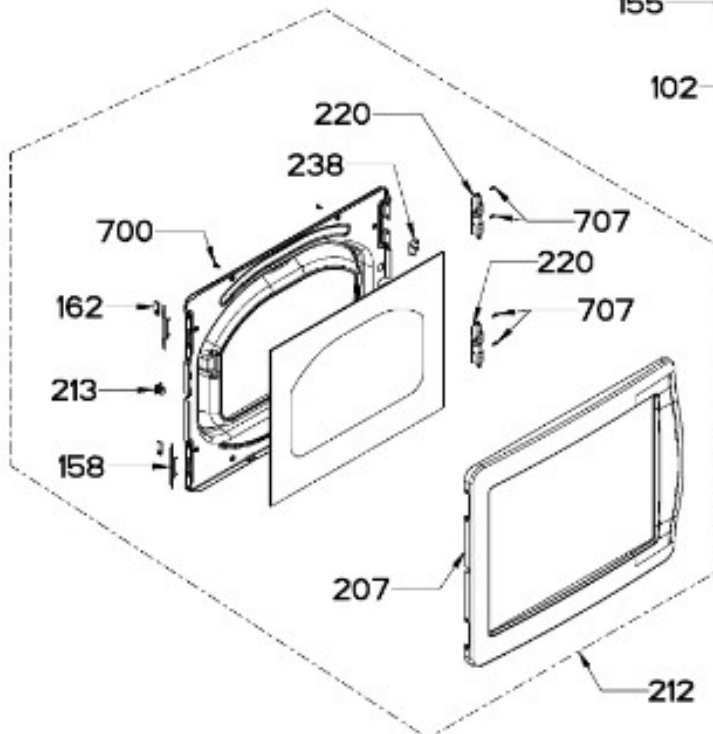

Distribuidor Autorizado

SurteRápido.com

Venta de Refacciones
Electrodomesticas

SECADORA PTD70GBPT0DG