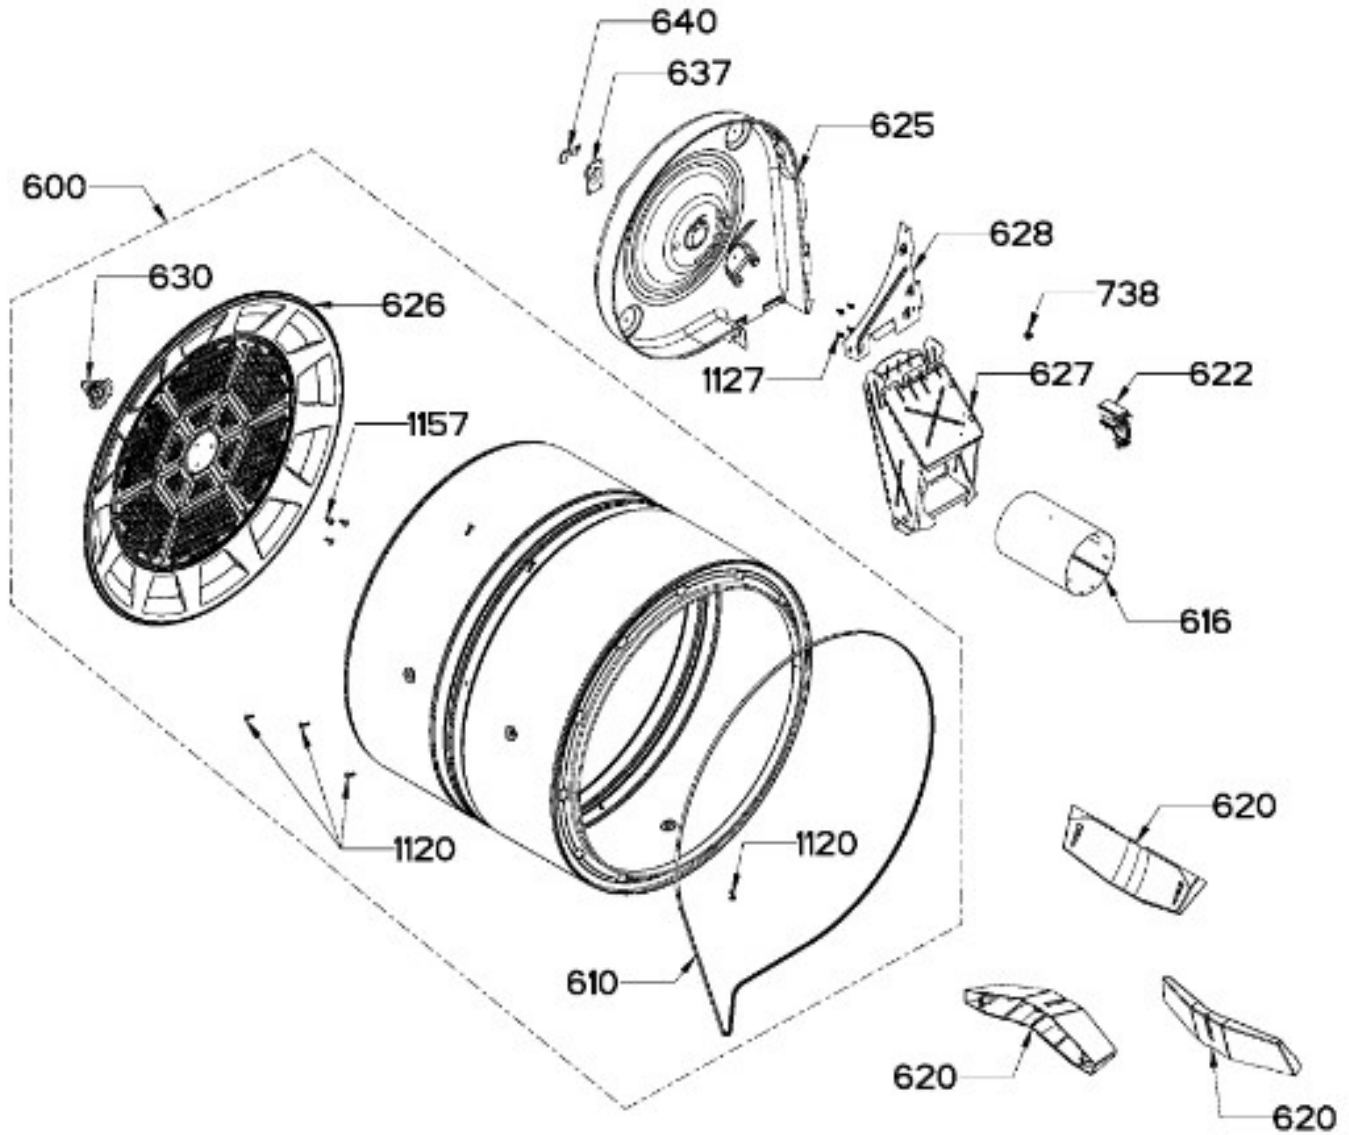

Distribuidor Autorizado

SurteRápido.com

Venta de Refacciones
Electrodomesticas

SECADORA PTD70GBPT0DG

Distribuidor Autorizado

SurteRápido.com

Venta de Refacciones
Electrodomesticas

SECADORA PTD70GBPT0DG

Guía	Refacción	Descripción
1	WW02L00719	ENS COPETE
7	WW02L00717	ENS PERILLA
21	WW02F00903	TARJETA UI Y IMD ENS
31	WW02F00902	TARJETA MC & SOPORTE ENS
32	WW02L00502	PANEL TRASERO
100	WW02L00578	PANEL FRONTAL
101	WW02F00534	FILTRO ATRAPAPELUSA ENSAMBLE
102	WW02F00809	INTERRUPTOR DE PUERTA
109	WW02A00194	COJINETE SUPERIOR
110	WW02L00463	ENSAMBLE COJINETE SUPERIOR
113	WW02F00783	FELPA DUCTO RECOLECTOR
115	WW03A00015	COJINETE DESLIZABLE
116	WW02A00250	COJINETE DESLIZABLE
119	WW02F00784	FELPA
123	WW02A00056	STRIKE PLATE
124	WW02A00057	STRIKE PLATE
125	WW02F00088	SENSOR ROD
126	WW02L00040	GASKET FOAM
127	WW02L00676	ENS LED
128	WW02L00527	SELLO
129	WW02F00535	ARNES LED ENSAMBLE
135	WW03F00307	SEGURO
137	WW02A00242	ENS TRAP DUCT
139	WW02L00718	ESPREA
141	WW01F01458	CONECTOR DE SERVICIO
147	WW02F00757	ARNES SENSOR ENSAMBLE
155	WW02L00466	PROTECTOR INTERRUPTOR
158	WW02L00714	TAPA RANURA BISAGRA
162	WW02L00716	TAPA BISAGRA
207	WW02L00729	MARCO PUERTA
212	WW02L00725	ENS PUERTA
213	WW02F00622	LATCH
220	WW02A00252	BISAGRA ENS
236	WW02A00066	BOTON BELLEZA
238	WW02L00715	TAPON BELLEZA LATCH