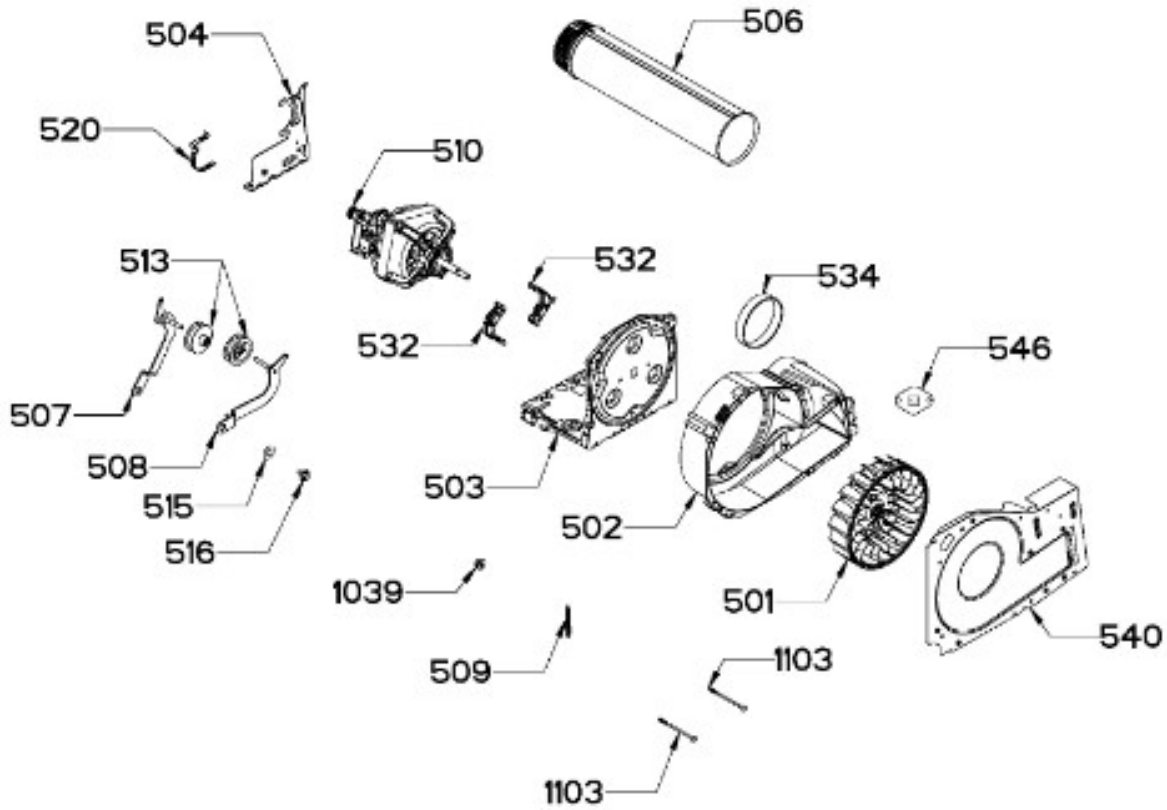

Distribuidor Autorizado

SurteRápido.com

Venta de Refacciones
Electrodomesticas

SECADORA PTD70GBPT0DG