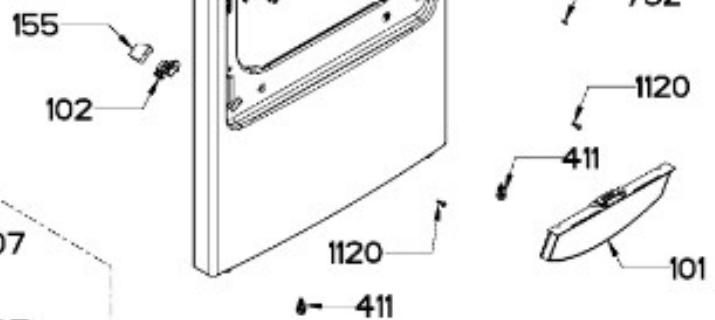

Distribuidor Autorizado

SurteRápido.com

Venta de Refacciones
Electrodomesticas

SECADORA PTD70GBPT0DG