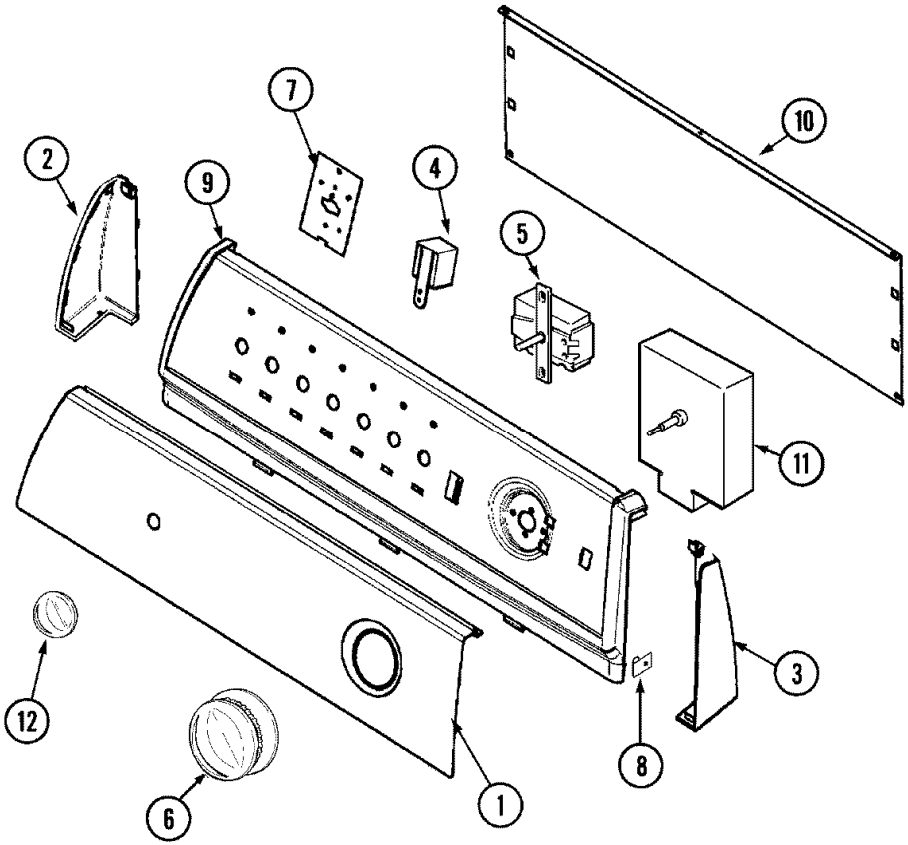

**PYG2300AWW GABINETE**

**PYG2300AWW GABINETE**

1	31001423	TOP, CABINET (WHT) <b>DESCONTINUADO</b>
2	31001714	CABINET & BASE ASM (WHT) <b>(S/P)</b>
3	25-3092	SCREW <b>(S/P)</b>
3	63-5712	HINGE, CABINET TOP <b>(S/P)</b>
4	12002126	FRONT ROLLER KIT
4	LA-1008	RR ROLLER KIT <b>(S/P)</b>
5	25-3034	CLIP, WIRING <b>(S/P)</b>
6	33-2653	BUMPER, CABINET <b>(S/P)</b>
7	53-0643	PIN, LOCATOR <b>(S/P)</b>
8	25-0224	NUT, LOCATOR PIN <b>(S/P)</b>
8	53-0200	SLEEVE, LOCATOR PIN <b>(S/P)</b>
9	53-0136	COVER, SUPPLY CORD <b>(S/P)</b>
9	25-7857	SCREW <b>(S/P)</b>
10	25-7857	SCREW <b>(S/P)</b>
10	53-0284	COVER, TERMINAL <b>(S/P)</b>
11	63-5519	LEG, LEVELING
12	53-0120	CLIP, FRONT PANEL
13	25-7027	CLIP, WIRING <b>(S/P)</b>
14	25-7741	SCREW <b>(S/P)</b>
14	53-1921	SHIELD, WIRING <b>(S/P)</b>
16	31001547	CORD, POWER <b>(S/P)</b>

## PYG2300AWW TABLERO

1	31001463	PANEL, CONTROL (S/P)
2	21001519	ENDCAP (WHT-LT)
2	25-3092	SCREW (S/P)
3	21001523	ENDCAP (WHT-RT)
3	25-3092	SCREW (S/P)
4	53-1639	BUZZER ASSY. (S/P)
5	31001449	SWITCH, TEMPERATURE (S/P)
5	25-3092	SCREW (S/P)
6	37001184	KNOB/SKIRT, TIMER (WHT)
7	31001193	PAD, SHIELD (S/P)
7	21001517	SHIELD, CONTROL (1 POS.) (S/P)
7	31001193	SPACER, CONTROL SHIELD (S/P)
8	25-7851	SPEEDCLIP, END CAP TO TOP (S/P)
9	21001604	FRAME, CONTROL PANEL (WHT) <b>DESCONTINUADO</b>
10	25-3092	SCREW (S/P)
10	21001527	SHIELD, REAR (BACK PANEL)
10	25-3457	SCREW, SEMS (S/P)
11	25-3092	SCREW (S/P)
11	53-1810	TIMER
12	21001525	KNOB, SELECTOR (WHT)
13	16009627	MANUAL, USE & CARE (S/P)
13	16023116	MANUAL, SRVC DRYER-NO REFUND (S/P)
13	31001458	MANUAL, USE & CARE (TRILINGUAL) (S/P)
13	25001192	MANUAL, LAUNDERING TIPS (S/P)
14	31001492	HARNESS, WIRE (S/P)
15	12002417	WIRE KIT (HERRIN LAUNDRY) (S/P)