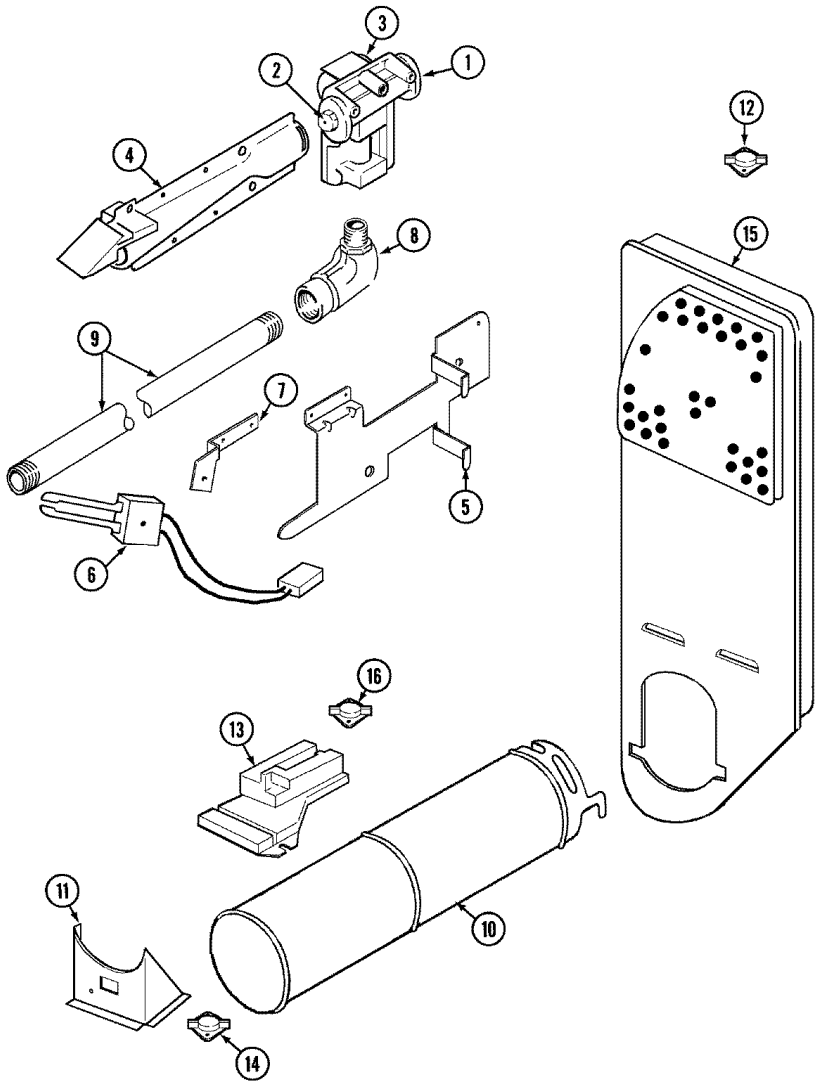

PYG2300AWW QUEMADOR