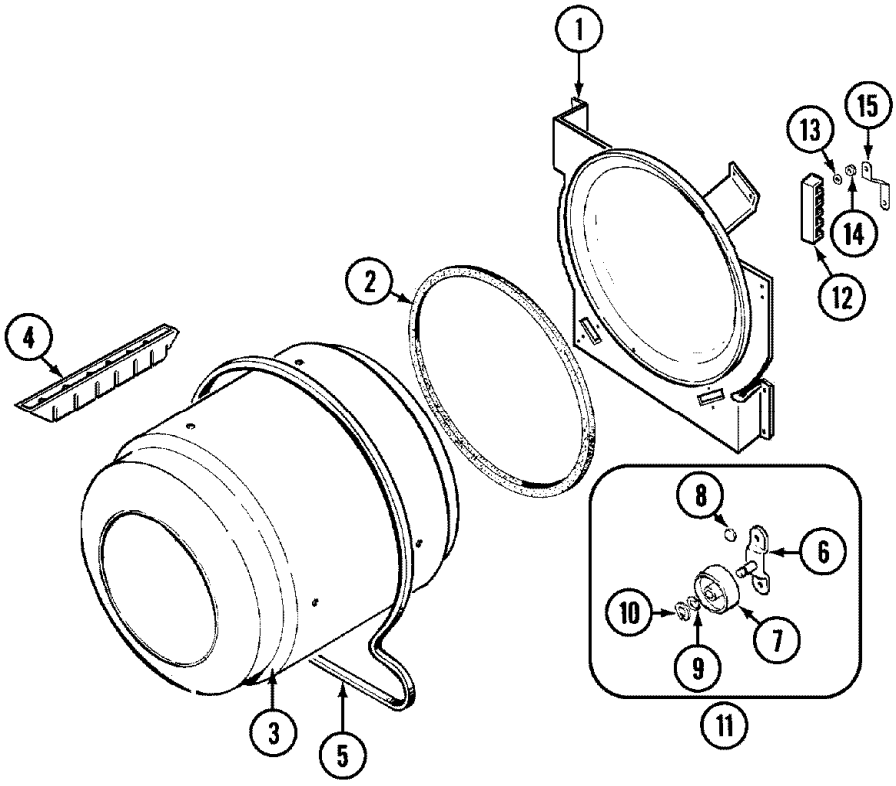

PYG2300AWW TAMBOR