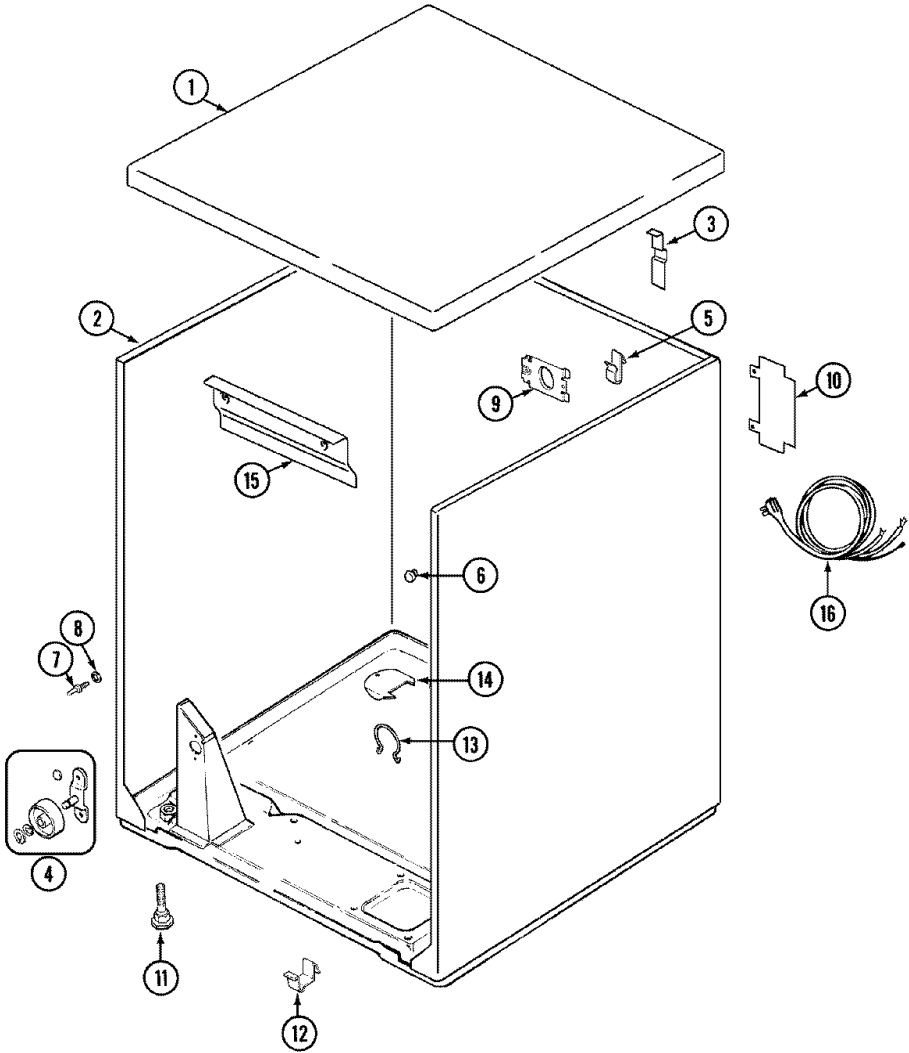

**PYG2300AWW GABINETE**

**PYG2300AWW GABINETE**

1	31001423	TOP, CABINET (WHT) <b>DESCONTINUADO</b>
2	31001714	CABINET & BASE ASM (WHT) <b>(S/P)</b>
3	25-3092	SCREW <b>(S/P)</b>
3	63-5712	HINGE, CABINET TOP <b>(S/P)</b>
4	12002126	FRONT ROLLER KIT
4	LA-1008	RR ROLLER KIT <b>(S/P)</b>
5	25-3034	CLIP, WIRING <b>(S/P)</b>
6	33-2653	BUMPER, CABINET <b>(S/P)</b>
7	53-0643	PIN, LOCATOR <b>(S/P)</b>
8	25-0224	NUT, LOCATOR PIN <b>(S/P)</b>
8	53-0200	SLEEVE, LOCATOR PIN <b>(S/P)</b>
9	53-0136	COVER, SUPPLY CORD <b>(S/P)</b>
9	25-7857	SCREW <b>(S/P)</b>
10	25-7857	SCREW <b>(S/P)</b>
10	53-0284	COVER, TERMINAL <b>(S/P)</b>
11	63-5519	LEG, LEVELING
12	53-0120	CLIP, FRONT PANEL
13	25-7027	CLIP, WIRING <b>(S/P)</b>
14	25-7741	SCREW <b>(S/P)</b>
14	53-1921	SHIELD, WIRING <b>(S/P)</b>
16	31001547	CORD, POWER <b>(S/P)</b>

**PYG2300AWW TABLERO**

## PYG2300AWW TABLERO

1	31001463	PANEL, CONTROL (S/P)
2	21001519	ENDCAP (WHT-LT)
2	25-3092	SCREW (S/P)
3	21001523	ENDCAP (WHT-RT)
3	25-3092	SCREW (S/P)
4	53-1639	BUZZER ASSY. (S/P)
5	31001449	SWITCH, TEMPERATURE (S/P)
5	25-3092	SCREW (S/P)
6	37001184	KNOB/SKIRT, TIMER (WHT)
7	31001193	PAD, SHIELD (S/P)
7	21001517	SHIELD, CONTROL (1 POS.) (S/P)
7	31001193	SPACER, CONTROL SHIELD (S/P)
8	25-7851	SPEEDCLIP, END CAP TO TOP (S/P)
9	21001604	FRAME, CONTROL PANEL (WHT) <b>DESCONTINUADO</b>
10	25-3092	SCREW (S/P)
10	21001527	SHIELD, REAR (BACK PANEL)
10	25-3457	SCREW, SEMS (S/P)
11	25-3092	SCREW (S/P)
11	53-1810	TIMER
12	21001525	KNOB, SELECTOR (WHT)
13	16009627	MANUAL, USE & CARE (S/P)
13	16023116	MANUAL, SRVC DRYER-NO REFUND (S/P)
13	31001458	MANUAL, USE & CARE (TRILINGUAL) (S/P)
13	25001192	MANUAL, LAUNDERING TIPS (S/P)
14	31001492	HARNESS, WIRE (S/P)
15	12002417	WIRE KIT (HERRIN LAUNDRY) (S/P)