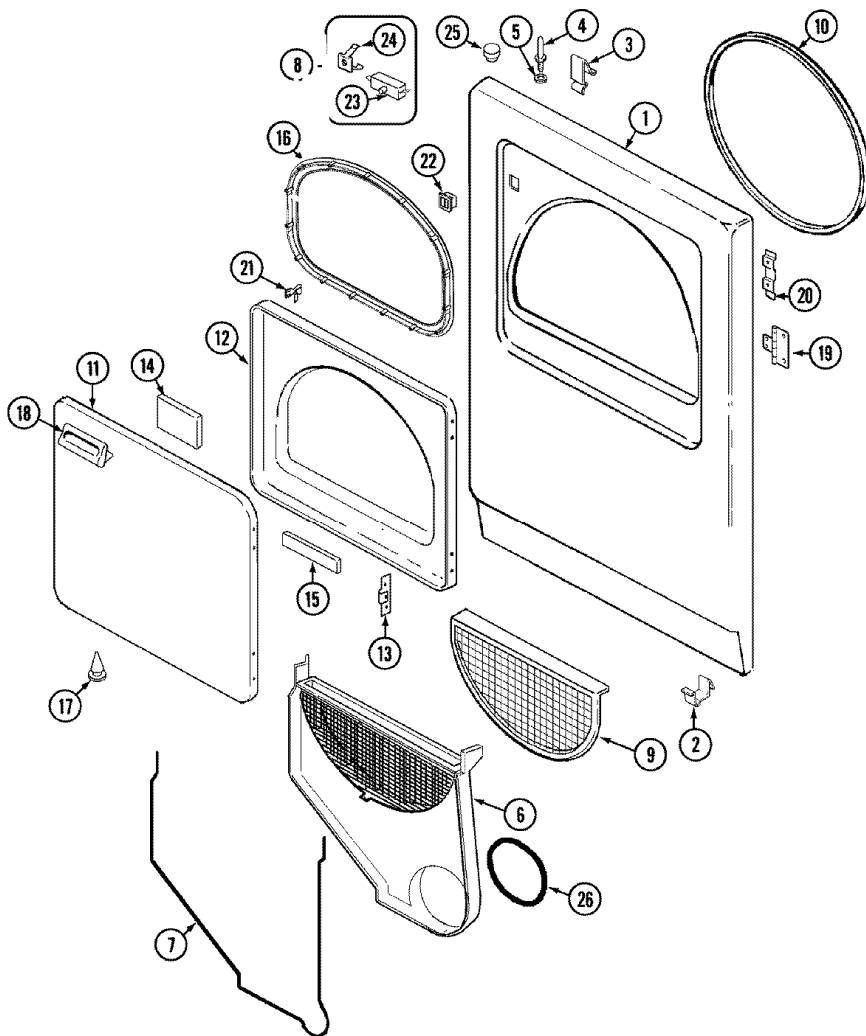

Distribuidor Autorizado

SurteRápido.com

Venta de Refacciones
Electrodomesticas

PYG2300AWW PUERTA