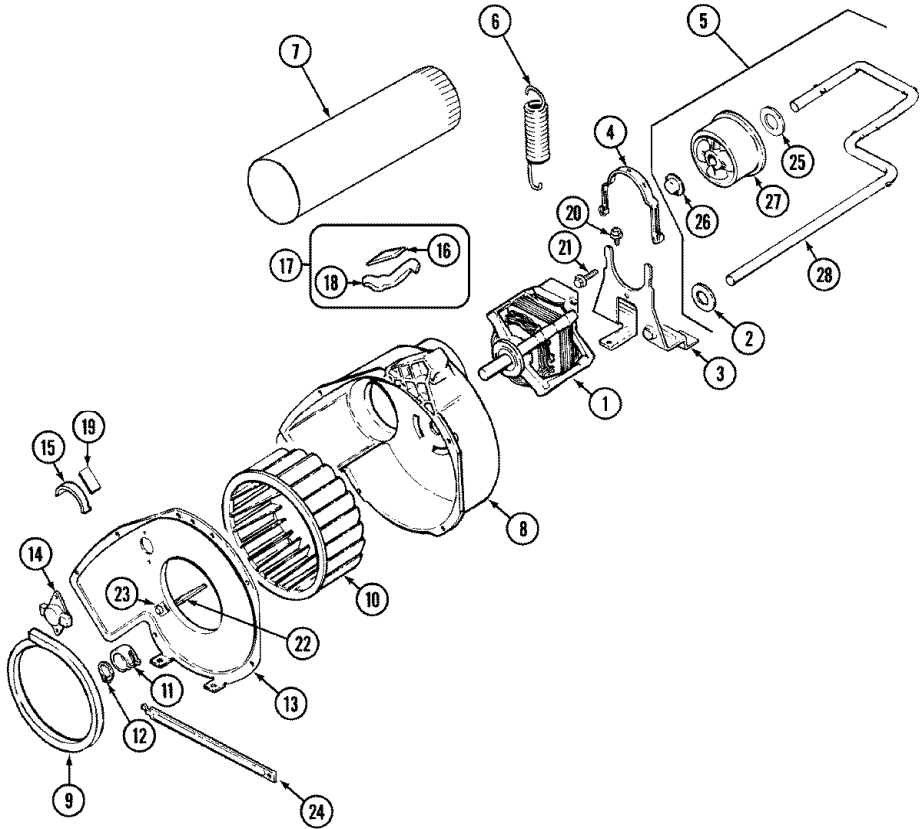

Distribuidor Autorizado

SurteRápido.com

Venta de Refacciones
Electrodomesticas

PYG2300AWW MOTOR