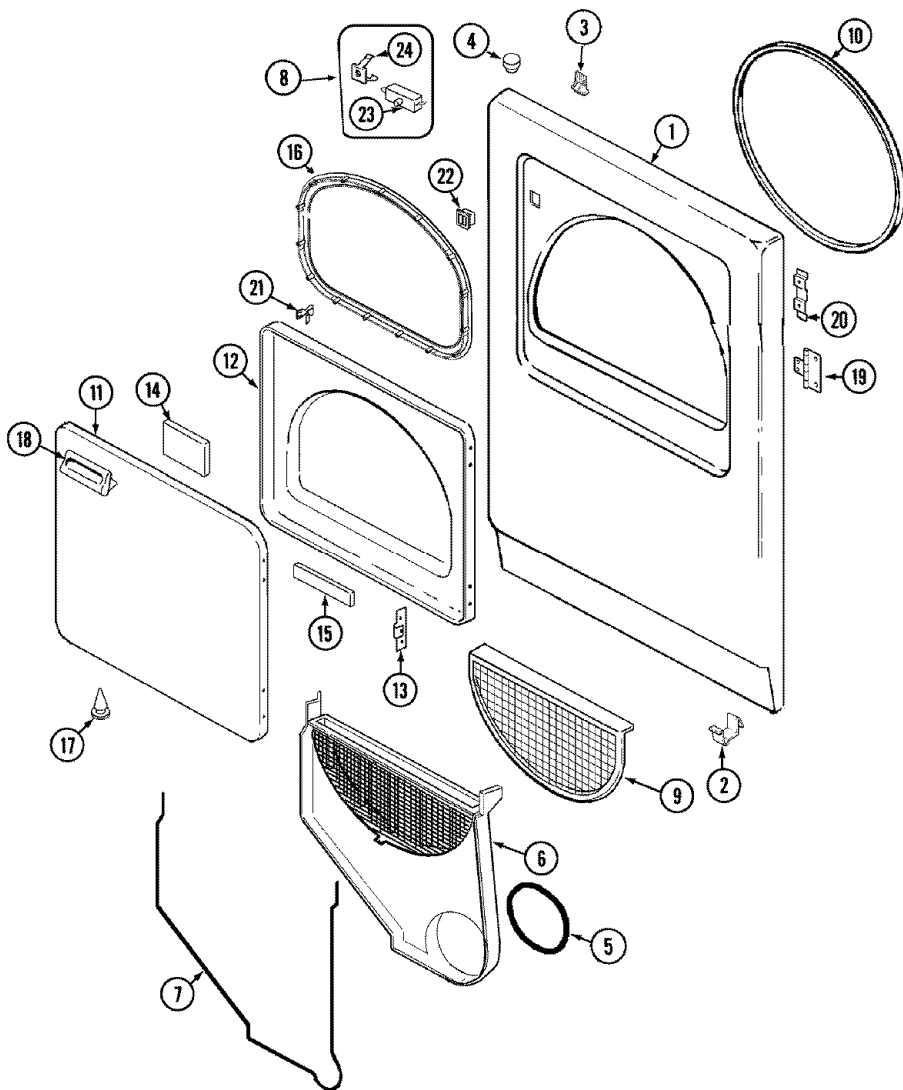

Distribuidor Autorizado

SurteRápido.com

Venta de Refacciones
Electrodomesticas

PYG2300AWW PUERTA SERIE 11